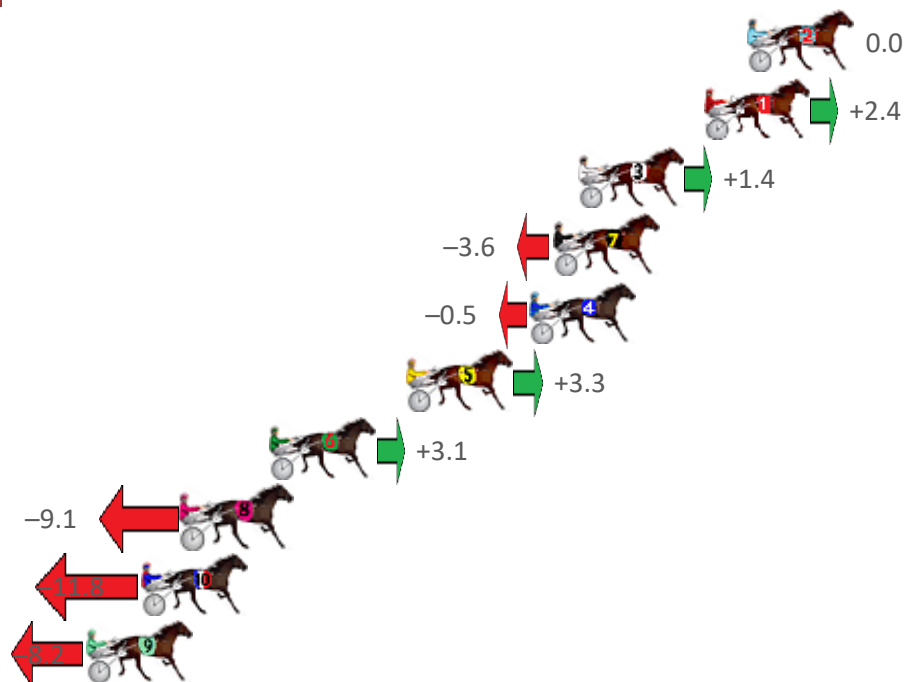

Albion Park Race 5 Distance 2138m

Saturday, 23 April 2022

Gross Time: 2:33.30 MileRate: 1:55.40 LeadTime: 36.10s First Qtr: 30.80s Second Qtr: 30.10s Third Qtr: 27.80s Fourth Qtr: 28.50s

NoHorse	Plc	Margin	Time	800Time (W)	400 Time (W)
2 APHORISM	1	0.0m	2:33.30	56.30s (0)	28.50s (0)
1 COMMODORE JUJON	2	1.7m	2:33.43	56.15s (0)	28.31s (0)
3 LE TISSIER	3	6.7m	2:33.80	56.24s (0)	28.40s (0)
7 BITCOIN	4	7.7m	2:33.88	56.60s (1)	28.84s (1)
4 ROCKNROLL ICON	5	8.6m	2:33.94	56.38s (1)	28.62s (1)
5 INFATUATION	6	13.5m	2:34.31	56.15s (1)	28.31s (2)
6 DREAM TO SHARE	7	18.9m	2:34.71	56.19s (0)	28.43s (2)
8 JACK WILLIAM	8	22.4m	2:34.98	57.06s (0)	29.18s (0)
10 PARAVANI	9	24.0m	2:35.10	57.26s (1)	29.42s (1)
9 BLUE IVY	10	26.2m	2:35.26	57.02s (0)	29.10s (0)

Finish Position and metres gained from 800m

Sectionals
Powered
by

Home of PJ Harness Analyser

Want to know how successful PJ Harness Analyser is?
Click here for regular updates

www.pjdata.com.au admin@pjdata.com.au www.facebook.com/PJHarnessRacing

The Racing Queensland Board (trading as Racing Queensland) and provider are not responsible for the completeness or accuracy of any of the information contained herein, and makes no representations about its suitability for any purpose.