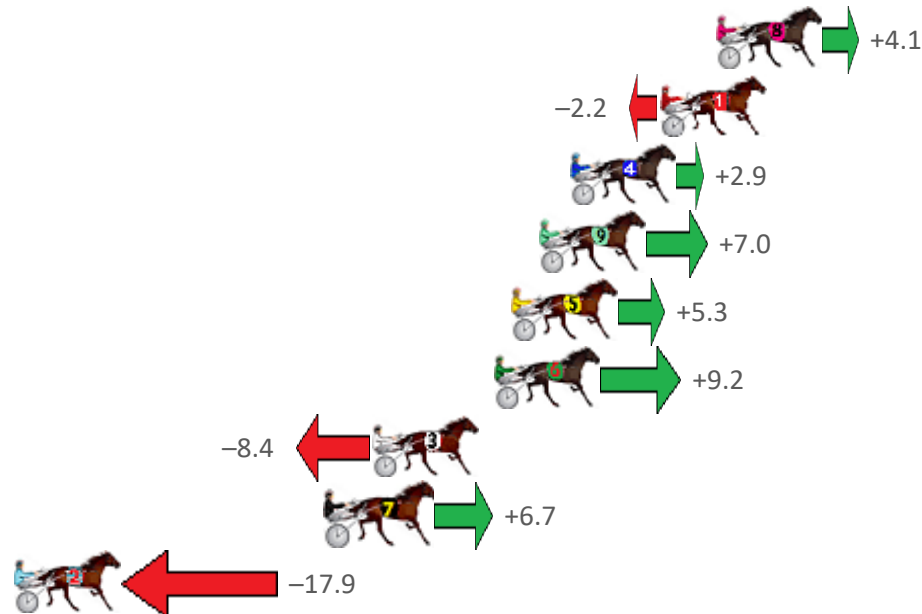

Albion Park Race 4 Distance 2138m

Saturday, 23 April 2022

Gross Time: 2:34.80 MileRate: 1:56.50 LeadTime: 37.90s First Qtr: 30.60s Second Qtr: 29.70s Third Qtr: 27.70s Fourth Qtr: 28.90s

NoHorse	Plc	Margin	Time	800Time (W)	400 Time (W)
8 IT AINT THE MONEY	1	0.0m	2:34.80	56.32s (0)	28.62s (0)
1 MOHS EM DOWN	2	2.2m	2:34.97	56.77s (0)	29.07s (0)
4 HANDSOME HERO	3	5.8m	2:35.24	56.44s (0)	28.74s (0)
9 SAM IS PERFECTION	4	7.0m	2:35.33	56.17s (1)	29.19s (1)
5 AIR TIME	5	8.1m	2:35.41	56.29s (0)	28.59s (0)
6 SMOOTH SAILOR	6	8.8m	2:35.47	56.03s (1)	28.81s (2)
3 MAJORDOIT	7	13.6m	2:35.83	57.27s (1)	29.33s (1)
7 BEAU CISHLOM	8	15.4m	2:35.97	56.25s (1)	29.03s (2)
2 BOHANNAN	9	27.8m	2:36.91	58.03s (1)	30.05s (1)

Finish Position and metres gained from 800m

Sectionals
Powered
by

Home of PJ Harness Analyser

Want to know how successful PJ Harness Analyser is?
Click here for regular updates

www.pjdata.com.au admin@pjdata.com.au www.facebook.com/PJHarnessRacing

The Racing Queensland Board (trading as Racing Queensland) and provider are not responsible for the completeness or accuracy of any of the information contained herein, and makes no representations about its suitability for any purpose.