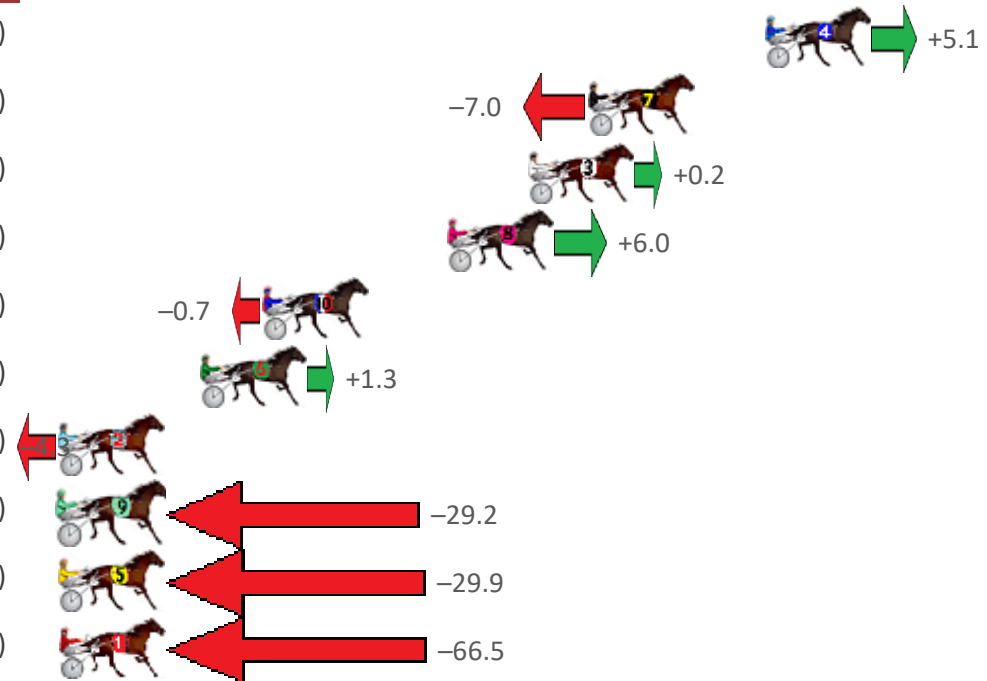

Albion Park Race 9 Distance 1660m

Saturday, 23 April 2022

Gross Time: 2:01.50 MileRate: 1:57.80 LeadTime: 3.30s First Qtr: 28.90s Second Qtr: 31.80s Third Qtr: 28.50s Fourth Qtr: 29.00s

NoHorse	Plc	Margin	Time	800Time (W)	400 Time (W)
4 VAN SANK	1	0.0m	2:01.50	57.14s (0)	28.68s (0)
7 MAJESTIC SIMON	2	7.0m	2:02.03	58.03s (0)	29.53s (0)
3 STRESS FACTOR	3	9.4m	2:02.22	57.54s (0)	29.08s (0)
8 JUSTABITNOISY	4	12.6m	2:02.46	57.14s (0)	28.92s (0)
10 MORE SHADES OF GOL	5	19.9m	2:03.01	57.65s (1)	29.27s (1)
6 WEE MAN TROUBLE	6	22.4m	2:03.20	57.52s (1)	29.14s (1)
2 MELPARK MAGIC	7	28.0m	2:03.63	57.95s (0)	29.53s (0)
9 WATTS UP MAJESTIC	8	37.7m	2:04.37	59.77s (1)	31.51s (1)
5 KINGDOM COME	9	44.6m	2:04.89	59.85s (1)	30.95s (2)
1 TAM OSHANTER	10	80.6m	2:07.63	62.63s (0)	34.49s (1)

Finish Position and metres gained from 800m

Sectionals
Powered
by

Home of PJ Harness Analyser

Want to know how successful PJ Harness Analyser is?
Click here for regular updates

www.pjdata.com.au admin@pjdata.com.au www.facebook.com/PJHarnessRacing

The Racing Queensland Board (trading as Racing Queensland) and provider are not responsible for the completeness or accuracy of any of the information contained herein, and makes no representations about its suitability for any purpose.