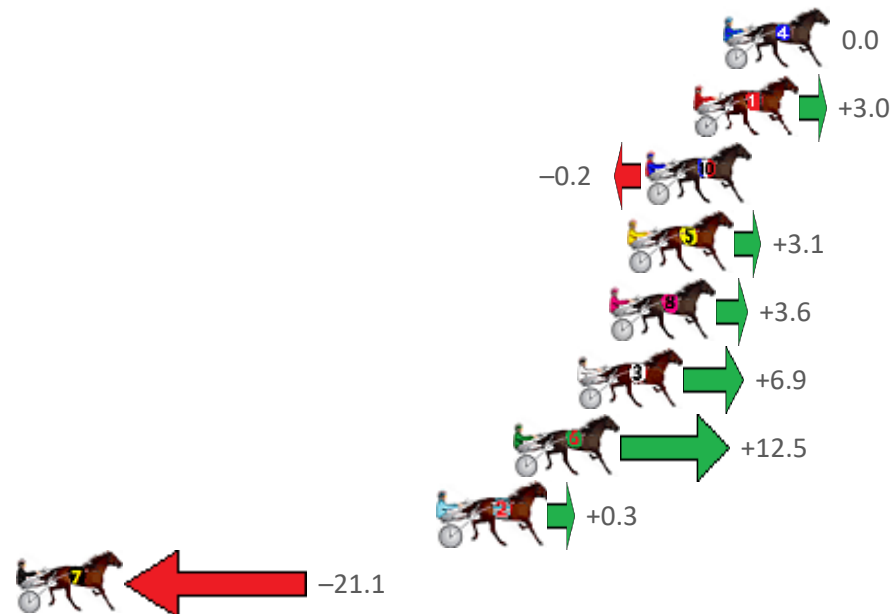

Albion Park Race 1 Distance 1660m

Saturday, 23 April 2022

Gross Time: 1:57.60 MileRate: 1:54.00 LeadTime: 3.40s First Qtr: 28.90s Second Qtr: 29.20s Third Qtr: 27.90s Fourth Qtr: 28.20s

NoHorse	Plc	Margin	Time	800Time (W)	400 Time (W)
4 ROCK BOTTOM	1	0.0m	1:57.60	56.10s (0)	28.20s (0)
1 COURAGEOUS SAINT	2	1.2m	1:57.69	55.90s (0)	27.97s (0)
10 JUDDY DOUGLAS	3	3.1m	1:57.83	56.13s (1)	28.35s (1)
5 ITS MR CLOONEY	4	3.8m	1:57.88	55.90s (1)	28.12s (1)
8 LEFT A TERROR	5	4.5m	1:57.93	55.87s (0)	27.93s (0)
3 FLO RYDA	6	5.8m	1:58.03	55.65s (0)	27.75s (0)
6 THE IDEAL DANCER	7	8.3m	1:58.22	55.28s (1)	27.62s (1)
2 BOMBADIER JUJON	8	11.2m	1:58.43	56.13s (1)	28.39s (2)
7 THE ROCKNROLL KING	9	37.3m	2:00.36	57.74s (1)	30.04s (1)

Finish Position and metres gained from 800m

Sectionals
Powered
by

Home of PJ Harness Analyser

Want to know how successful PJ Harness Analyser is?
Click here for regular updates

www.pjdata.com.au admin@pjdata.com.au www.facebook.com/PJHarnessRacing