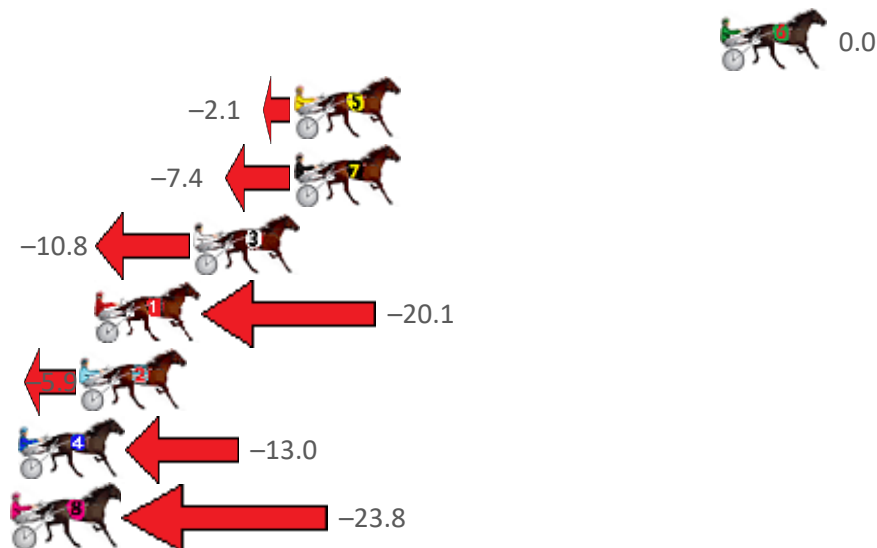

Albion Park Race 10 Distance 1660m

Saturday, 23 April 2022

Gross Time: 1:57.30 MileRate: 1:53.70 LeadTime: 3.10s First Qtr: 28.80s Second Qtr: 29.40s Third Qtr: 27.20s Fourth Qtr: 28.80s

No	Horse	Plc	Margin	Time	800Time (W)	400 Time (W)
6	ADAM CROCKER	1	0.0m	1:57.30	56.00s (0)	28.80s (0)
5	SAUCY DREAMS	2	16.9m	1:58.58	56.28s (0)	28.88s (0)
7	KASHED UP	2	16.9m	1:58.58	56.64s (1)	29.36s (2)
3	THATS HOW WEROLL	4	20.9m	1:58.88	56.90s (0)	29.46s (0)
1	SOME EXCUSESOMEW	5	24.8m	1:59.17	57.55s (0)	30.07s (0)
2	GOODBOY COWBOY	6	25.4m	1:59.22	56.60s (1)	29.20s (1)
4	MARK OF INTEGRITY	7	27.8m	1:59.40	57.10s (1)	29.74s (1)
8	TALENT TO SPARE	8	29.1m	1:59.50	57.84s (1)	30.52s (1)

Finish Position and metres gained from 800m

Sectionals
Powered
by

Home of PJ Harness Analyser

Want to know how successful PJ Harness Analyser is?
Click here for regular updates

www.pjdata.com.au admin@pjdata.com.au www.facebook.com/PJHarnessRacing