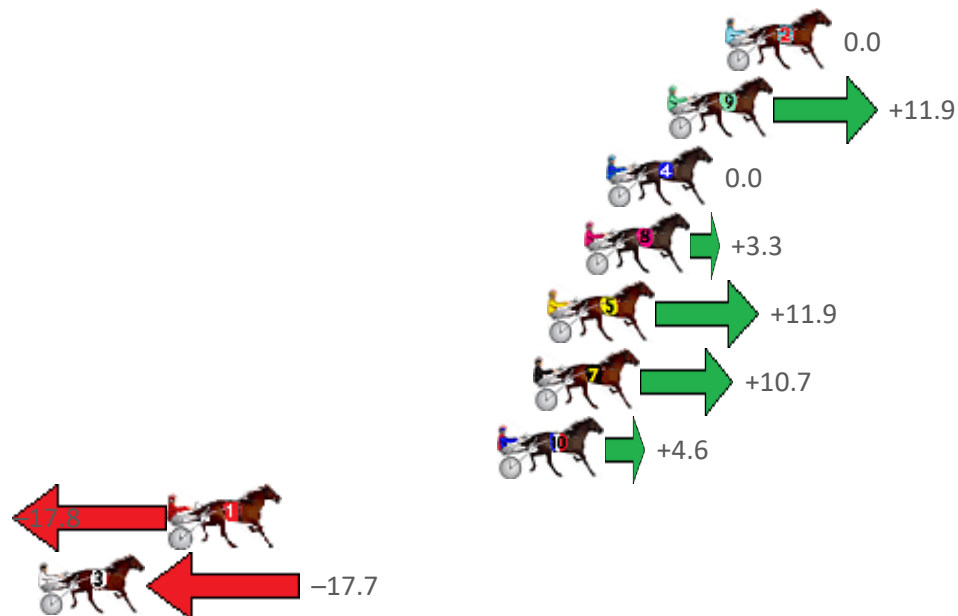

Albion Park Race 2 Distance 1660m

Saturday, 23 April 2022

Gross Time: 1:55.40 MileRate: 1:51.90 LeadTime: 3.20s First Qtr: 27.20s Second Qtr: 29.60s Third Qtr: 27.20s Fourth Qtr: 28.20s

NoHorse	Plc	Margin	Time	800Time (W)	400 Time (W)
2 DEUS EX	1	0.0m	1:55.40	55.40s (0)	28.20s (0)
9 TURN IT UP	2	2.3m	1:55.57	54.61s (1)	27.53s (2)
4 BLACKSADANCE	3	4.7m	1:55.75	55.43s (1)	28.35s (1)
8 SPEECH IS SILVER	4	5.6m	1:55.81	55.21s (0)	27.93s (0)
5 NORTHVIEW HUSTLER	5	7.0m	1:55.92	54.64s (1)	27.56s (1)
7 WILL THE WIZARD	6	7.6m	1:55.96	54.72s (0)	27.44s (0)
10 MISTERFREEZE	7	9.0m	1:56.07	55.15s (0)	27.83s (0)
1 RUBIES FOR TASH	8	22.0m	1:57.03	56.75s (0)	29.43s (0)
3 TOMMY LINCOLN	9	27.2m	1:57.42	56.78s (1)	29.54s (1)

Finish Position and metres gained from 800m

Sectionals
Powered
by

Home of PJ Harness Analyser

Want to know how successful PJ Harness Analyser is?
Click here for regular updates

www.pjdata.com.au admin@pjdata.com.au www.facebook.com/PJHarnessRacing

The Racing Queensland Board (trading as Racing Queensland) and provider are not responsible for the completeness or accuracy of any of the information contained herein, and makes no representations about its suitability for any purpose.