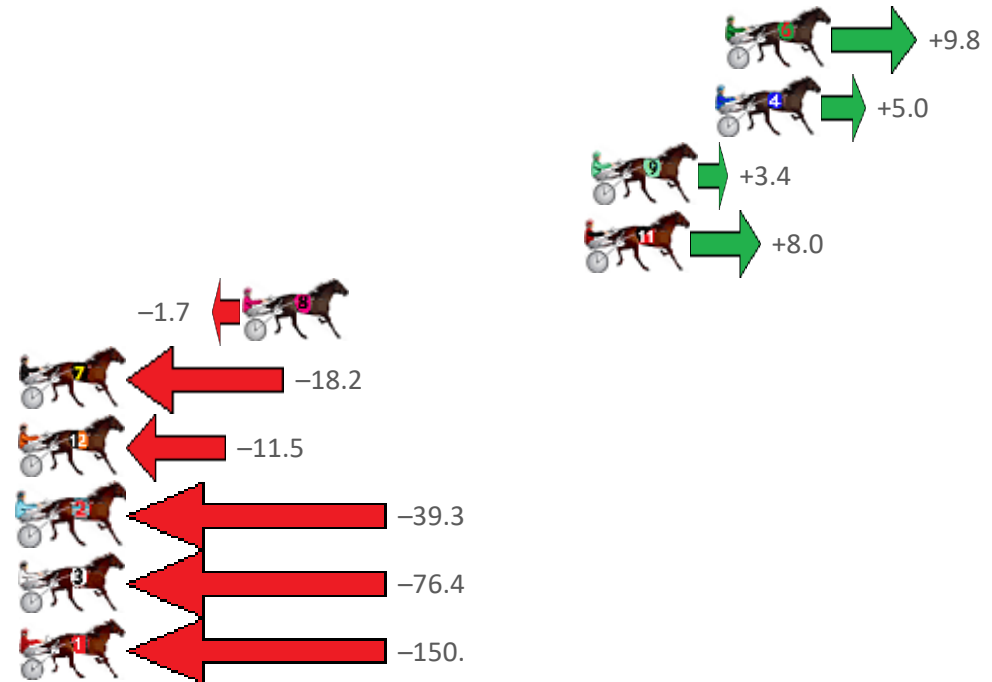

Albion Park Race 8 Distance 2138m

Saturday, 23 April 2022

Gross Time: 2:34.50 MileRate: 1:56.30 LeadTime: 34.40s First Qtr: 29.80s Second Qtr: 30.70s Third Qtr: 29.60s Fourth Qtr: 30.00s

No	Horse	Plc	Margin	Time	800Time (W)	400 Time (W)
6	IM JIMMY JAMES	1	0.0m	2:34.50	58.88s (1)	29.92s (1)
4	LOUIE THE PUNTER	2	0.4m	2:34.53	59.23s (1)	30.03s (0)
9	WHICH HUNT	3	5.3m	2:34.92	59.38s (0)	29.26s (1)
11	CHARM OFFENSIVE	4	5.6m	2:34.94	59.04s (1)	30.04s (1)
8	MACH BRILLIANCE	5	19.1m	2:36.00	59.82s (1)	30.78s (1)
7	BRYDON EARL	6	31.3m	2:36.96	61.10s (0)	30.82s (1)
12	NICKS PICK	7	32.7m	2:37.07	60.61s (1)	31.49s (2)
2	ONYA DOUG	8	43.7m	2:37.93	62.71s (0)	32.55s (0)
3	SMOOTH CASH	9	77.0m	2:40.55	65.61s (1)	34.49s (0)
1	GLENLEDI COMMANDE	10	150.8m	2:46.35	71.45s (0)	34.40s (0)

Finish Position and metres gained from 800m

Sectionals
Powered
by

Home of PJ Harness Analyser

Want to know how successful PJ Harness Analyser is?
Click here for regular updates

www.pjdata.com.au admin@pjdata.com.au www.facebook.com/PJHarnessRacing