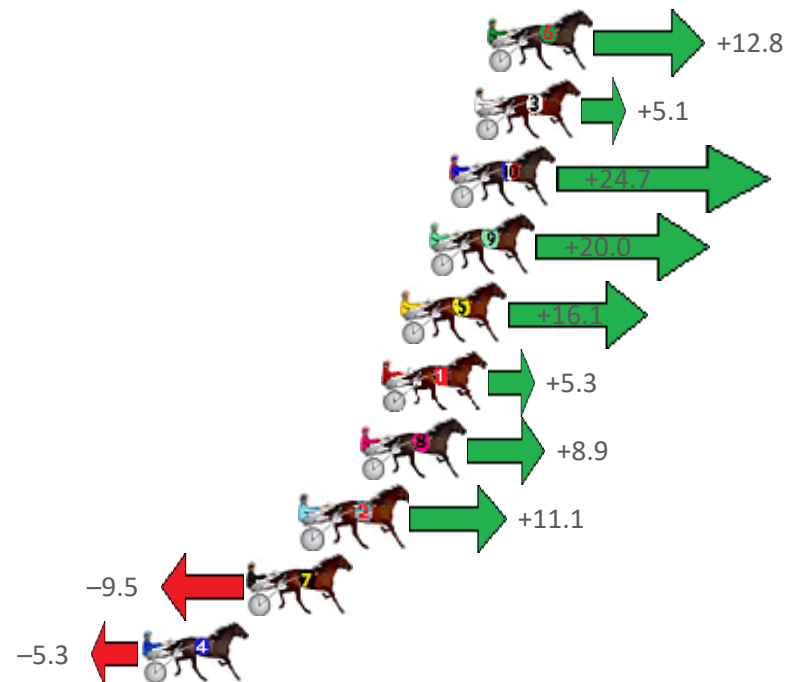

Albion Park Race 6 Distance 1660m

Saturday, 23 April 2022

Gross Time: 2:01.00 MileRate: 1:57.30 LeadTime: 3.30s First Qtr: 26.90s Second Qtr: 30.90s Third Qtr: 28.90s Fourth Qtr: 31.00s

NoHorse	Plc	Margin	Time	800Time (W)	400 Time (W)
6 TORQUE ONETWOTHRE	1	0.0m	2:01.00	58.98s (1)	30.60s (2)
3 HEAVENLY WISDOM	2	0.5m	2:01.04	59.54s (0)	30.76s (0)
10 ASHLEE NITRO	3	1.5m	2:01.12	58.14s (2)	29.96s (2)
9 BETTOR ROMANCE	4	2.3m	2:01.19	58.49s (2)	30.43s (2)
5 BRILLIANT ART	5	3.4m	2:01.28	58.78s (0)	30.04s (0)
1 BETTOR MEMORIES	6	4.2m	2:01.34	59.56s (0)	30.74s (0)
8 SOMEGIRLSOMEWHER	7	5.0m	2:01.41	59.31s (0)	30.53s (0)
2 NINA SIMONE	8	7.3m	2:01.59	59.17s (1)	30.67s (1)
7 BLAZE COOPS	9	9.5m	2:01.77	60.67s (0)	31.77s (0)
4 TINGE OF FEAR	10	13.7m	2:02.11	60.41s (1)	31.79s (1)

Finish Position and metres gained from 800m

Sectionals
Powered
by

Home of PJ Harness Analyser

Want to know how successful PJ Harness Analyser is?
Click here for regular updates

www.pjdata.com.au admin@pjdata.com.au www.facebook.com/PJHarnessRacing

The Racing Queensland Board (trading as Racing Queensland) and provider are not responsible for the completeness or accuracy of any of the information contained herein, and makes no representations about its suitability for any purpose.