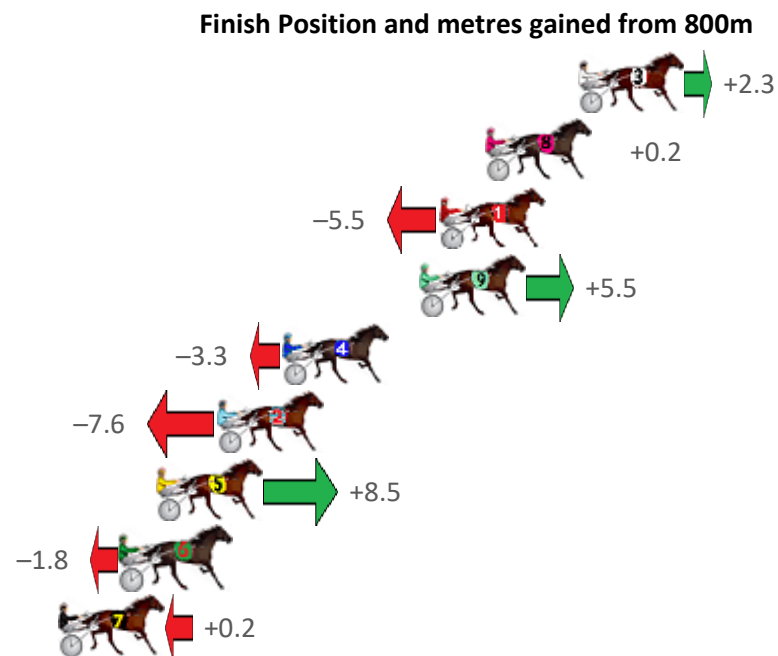

Albion Park Race 7 Distance 1660m

Saturday, 23 April 2022

Gross Time: 1:58.20 MileRate: 1:54.60 LeadTime: 3.20s First Qtr: 27.70s Second Qtr: 30.60s Third Qtr: 28.70s Fourth Qtr: 28.00s

NoHorse	Plc	Margin	Time	800Time (W)	400 Time (W)
3 ANOTHER STATEMENT	1	0.0m	1:58.20	56.54s (1)	27.92s (1)
8 BETTERTHANDIAMOND	2	3.7m	1:58.47	56.69s (0)	27.99s (0)
1 THE DARLING	3	5.5m	1:58.60	57.10s (0)	28.40s (0)
9 PELOSI	4	6.3m	1:58.66	56.32s (1)	27.82s (2)
4 CAPTAINS PICK	5	11.7m	1:59.06	56.96s (0)	28.30s (0)
2 KANYE CRUSADER	6	14.3m	1:59.25	57.27s (1)	28.69s (1)
5 TEARAWAY DIAMOND	7	16.7m	1:59.43	56.13s (1)	27.99s (1)
6 SAVING MAJOR PERCY	8	18.1m	1:59.53	56.87s (1)	28.57s (1)
7 THREE IN HEAVEN	9	20.6m	1:59.72	56.74s (1)	28.52s (2)

Sectionals
Powered
by

Home of PJ Harness Analyser

Want to know how successful PJ Harness Analyser is?
Click here for regular updates

www.pjdata.com.au admin@pjdata.com.au www.facebook.com/PJHarnessRacing