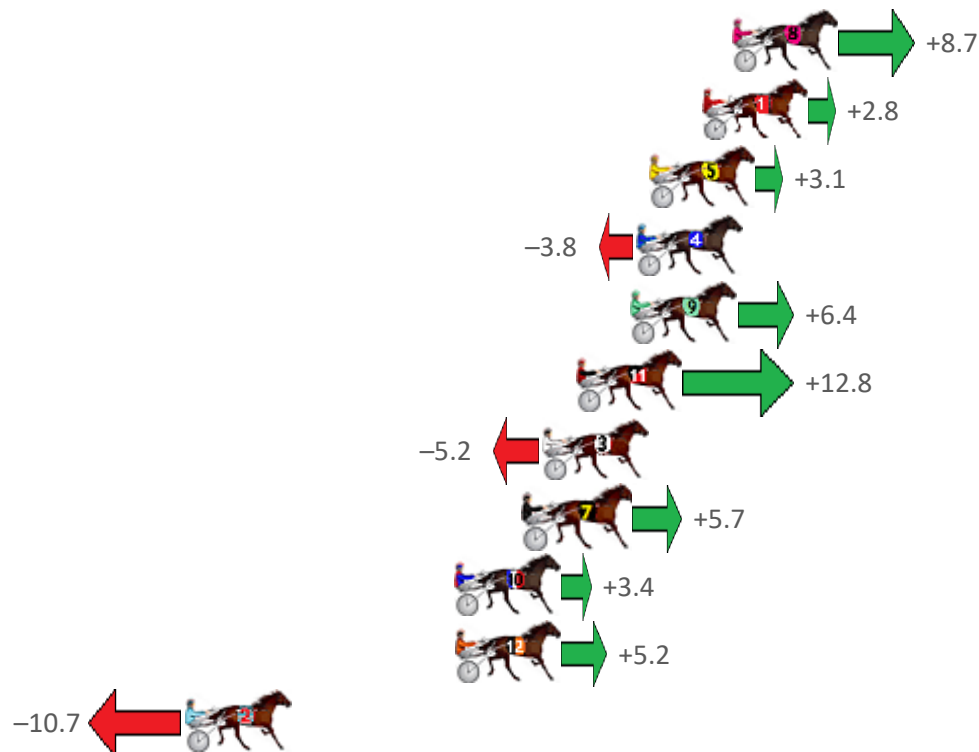

Albion Park Race 3 Distance 2138m

Saturday, 23 April 2022

Gross Time: 2:36.50 MileRate: 1:57.80 LeadTime: 37.00s First Qtr: 31.50s Second Qtr: 31.10s Third Qtr: 27.90s Fourth Qtr: 29.00s

NoHorse	Plc	Margin	Time	800Time (W)	400 Time (W)
8 GLENLEDI BOY	1	0.0m	2:36.50	56.30s (0)	28.40s (0)
1 YOUNG CONQUEROR	2	1.2m	2:36.59	56.71s (0)	28.81s (0)
5 OBI ONE	3	3.3m	2:36.75	56.71s (1)	28.81s (1)
4 GOELITZ	4	3.8m	2:36.79	57.19s (0)	29.29s (0)
9 AMILLION PROMISES	5	4.0m	2:36.80	56.48s (2)	29.14s (2)
11 ROCKS OR DIAMONDS	6	6.2m	2:36.97	56.05s (2)	28.67s (2)
3 MISTERY ROAD	7	7.5m	2:37.07	57.31s (1)	29.45s (1)
7 ROCKSLIDE	8	8.2m	2:37.12	56.56s (0)	28.66s (0)
10 GOOD AS IT GETS	9	11.0m	2:37.34	56.74s (2)	29.32s (2)
12 PEBBLE SANDS	10	11.0m	2:37.34	56.62s (1)	28.76s (1)
2 BRACKEN KNIGHT	11	21.7m	2:38.15	57.79s (1)	29.89s (1)

Finish Position and metres gained from 800m

Sectionals
Powered
by

Home of PJ Harness Analyser

Want to know how successful PJ Harness Analyser is?
Click here for regular updates

www.pjdata.com.au admin@pjdata.com.au www.facebook.com/PJHarnessRacing