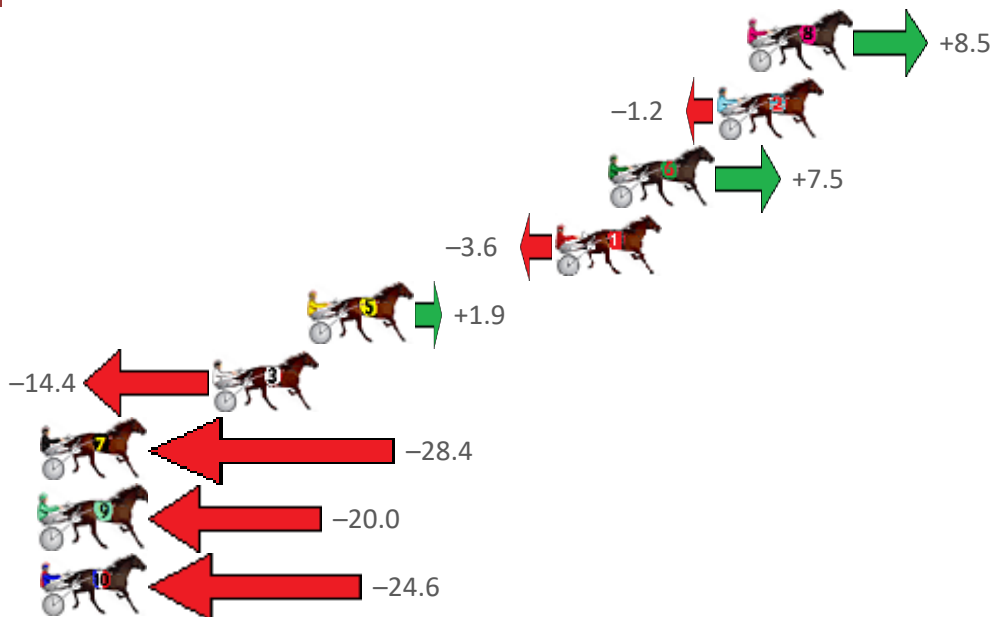

Albion Park Race 8 Distance 2138m

Thursday, 14 April 2022

Gross Time: 2:36.90 MileRate: 1:58.10 LeadTime: 37.80s First Qtr: 31.70s Second Qtr: 30.20s Third Qtr: 28.40s Fourth Qtr: 28.80s

NoHorse	Plc	Margin	Time	800Time (W)	400 Time (W)
8 SWEET AS	1	0.0m	2:36.90	56.60s (0)	28.24s (0)
2 SHADOW MINISTER	2	1.2m	2:36.99	57.29s (0)	28.89s (0)
6 BRACKEN KNIGHT	3	5.5m	2:37.32	56.70s (0)	28.34s (0)
1 BRYDON EARL	4	7.6m	2:37.47	57.49s (0)	29.09s (0)
5 PARAMA	5	17.4m	2:38.22	57.16s (2)	29.36s (2)
3 SAGANO	6	21.2m	2:38.50	58.32s (1)	29.72s (1)
7 DIKERRY	7	31.2m	2:39.26	59.36s (1)	30.80s (1)
9 MISTER H	8	31.9m	2:39.31	58.77s (1)	30.25s (1)
10 BE MY ROCK	9	39.3m	2:39.87	59.13s (2)	31.29s (2)

Finish Position and metres gained from 800m

Sectionals
Powered
by

Home of PJ Harness Analyser

Want to know how successful PJ Harness Analyser is?
Click here for regular updates

www.pjdata.com.au admin@pjdata.com.au www.facebook.com/PJHarnessRacing