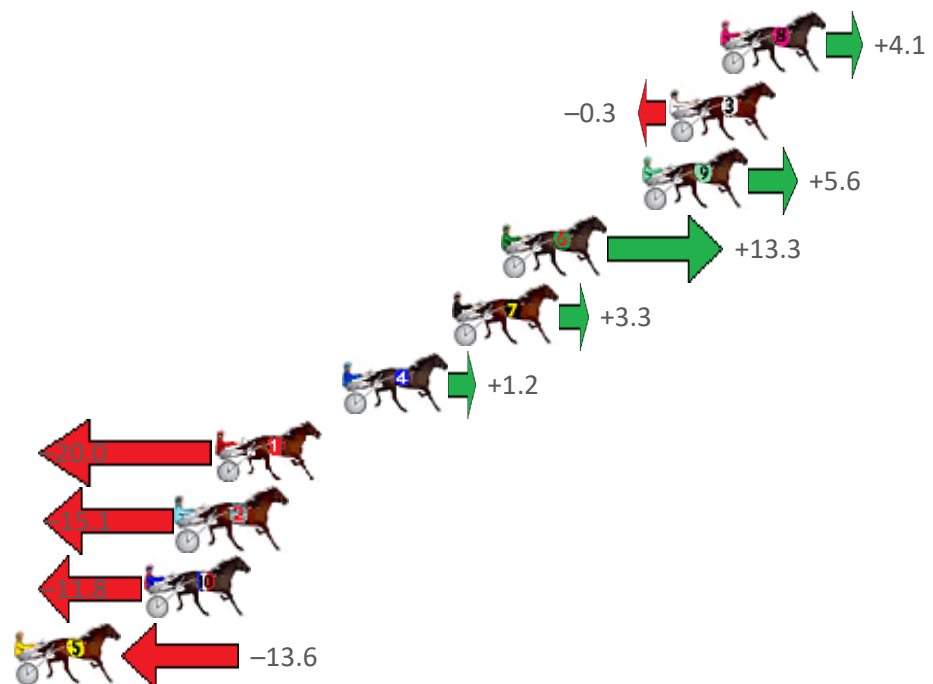

Albion Park Race 6 Distance 1660m

Thursday, 14 April 2022

Gross Time: 2:00.20 MileRate: 1:56.60 LeadTime: 3.20s First Qtr: 28.50s Second Qtr: 31.90s Third Qtr: 27.80s Fourth Qtr: 28.80s

No	Horse	Plc	Margin	Time	800Time (W)	400 Time (W)
8	LAVAZZA	1	0.0m	2:00.20	56.32s (0)	28.42s (0)
3	THE CASUAL GOOSE	2	2.0m	2:00.35	56.63s (1)	28.95s (1)
9	SHADYS DELIGHT	3	3.1m	2:00.43	56.23s (0)	28.39s (0)
6	ITS SUPER EASY	4	8.7m	2:00.86	55.74s (1)	27.90s (1)
7	CASH QUEEN	5	10.6m	2:01.00	56.44s (0)	28.60s (0)
4	DANCINTOTHEBEAT	6	15.0m	2:01.33	56.61s (1)	28.65s (2)
1	MELTON INSULTED	7	20.0m	2:01.71	58.11s (0)	30.23s (0)
2	COPY WRITER	8	21.5m	2:01.83	57.79s (1)	29.79s (1)
10	MISSTREPO	9	22.8m	2:01.92	57.56s (1)	29.56s (1)
5	GOTTA DREAM	10	33.3m	2:02.72	57.76s (0)	29.60s (0)

Finish Position and metres gained from 800m

Sectionals
Powered
by

Home of PJ Harness Analyser

Want to know how successful PJ Harness Analyser is?
Click here for regular updates

www.pjdata.com.au admin@pjdata.com.au www.facebook.com/PJHarnessRacing

The Racing Queensland Board (trading as Racing Queensland) and provider are not responsible for the completeness or accuracy of any of the information contained herein, and makes no representations about its suitability for any purpose.