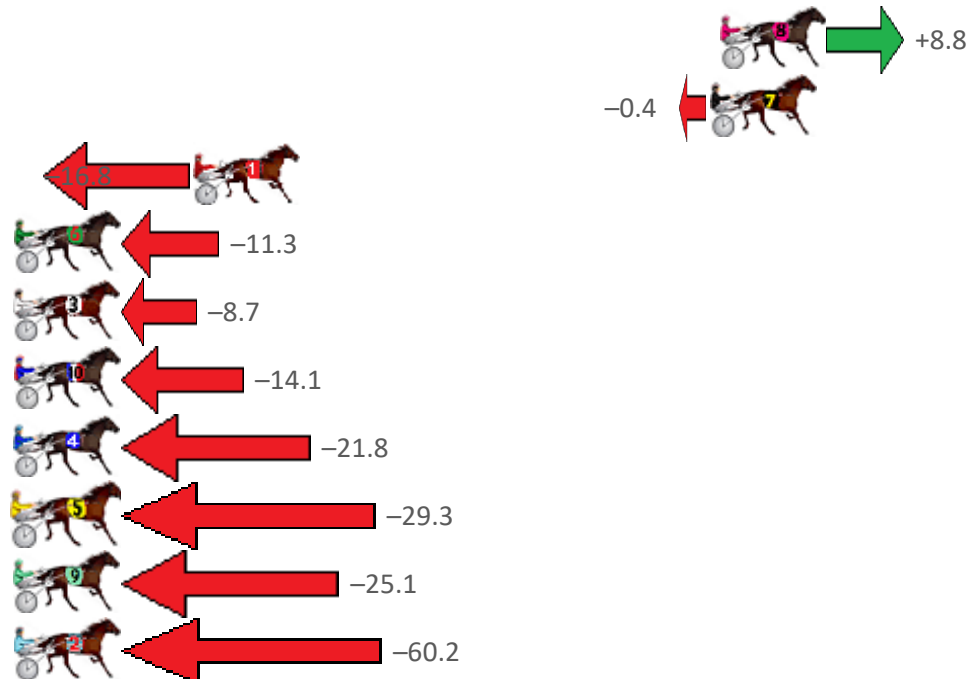

Albion Park Race 10 Distance 1660m

Thursday, 14 April 2022

Gross Time: 1:58.10 MileRate: 1:54.50 LeadTime: 3.30s First Qtr: 27.80s Second Qtr: 30.60s Third Qtr: 27.50s Fourth Qtr: 28.90s

NoHorse	Plc	Margin	Time	800Time (W)	400 Time (W)
8 IM JIMMY JAMES	1	0.0m	1:58.10	55.80s (0)	28.02s (0)
7 FLYING ART	2	0.4m	1:58.13	56.43s (0)	28.93s (0)
1 LORIMER LADY	3	20.9m	1:59.69	57.71s (0)	29.93s (0)
6 FLO RYDA	4	29.4m	2:00.33	57.39s (0)	29.45s (0)
3 JILLIBY JACKPOT	5	33.9m	2:00.67	57.25s (1)	29.39s (1)
10 SQUARE DEALER	6	35.2m	2:00.77	57.63s (1)	29.81s (2)
4 RECIPE FOR DREAMING	7	35.3m	2:00.78	58.16s (0)	30.18s (0)
5 PEBBLE SANDS	8	35.7m	2:00.81	58.67s (1)	30.41s (1)
9 JUST DESSY	9	41.5m	2:01.25	58.43s (1)	30.53s (1)
2 MALINJANG	10	71.3m	2:03.51	61.05s (1)	32.27s (0)

Finish Position and metres gained from 800m

Sectionals
Powered
by

Home of PJ Harness Analyser

Want to know how successful PJ Harness Analyser is?
Click here for regular updates

www.pjdata.com.au admin@pjdata.com.au www.facebook.com/PJHarnessRacing