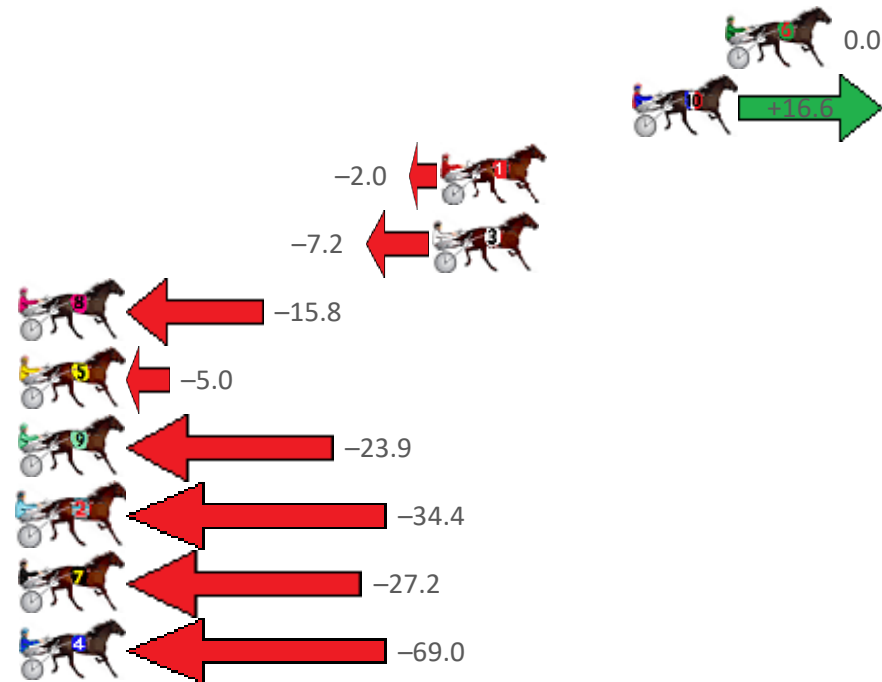

Albion Park Race 2 Distance 1660m

Thursday, 14 April 2022

Gross Time: 2:02.10 MileRate: 1:58.40 LeadTime: 3.20s First Qtr: 27.80s Second Qtr: 31.60s Third Qtr: 29.30s Fourth Qtr: 30.20s

NoHorse	Plc	Margin	Time	800Time (W)	400 Time (W)
6 SHESHERZ	1	0.0m	2:02.10	59.50s (0)	30.20s (0)
10 SAMMYS SECRET	2	3.7m	2:02.39	58.31s (1)	30.21s (1)
1 SUBTLE CHAY	3	11.3m	2:02.99	59.71s (0)	30.25s (2)
3 CERTAINLYCALLITIN	4	11.6m	2:03.02	60.10s (0)	30.76s (0)
8 GAME KEEPER	5	29.5m	2:04.43	60.83s (0)	31.53s (0)
5 LOOKAT MEE	6	30.3m	2:04.50	60.06s (1)	31.32s (2)
9 SNACK TIME ROCKS	7	39.8m	2:05.25	61.49s (1)	31.99s (1)
2 DESTINY BLUES	8	41.0m	2:05.34	62.26s (1)	32.68s (1)
7 PAYOUT	9	61.8m	2:06.99	61.87s (0)	32.45s (0)
4 MYSTICAL CHARM	10	95.4m	2:09.64	65.12s (0)	33.04s (2)

Finish Position and metres gained from 800m

Sectionals
Powered
by

Home of PJ Harness Analyser

Want to know how successful PJ Harness Analyser is?
Click here for regular updates

www.pjdata.com.au admin@pjdata.com.au www.facebook.com/PJHarnessRacing