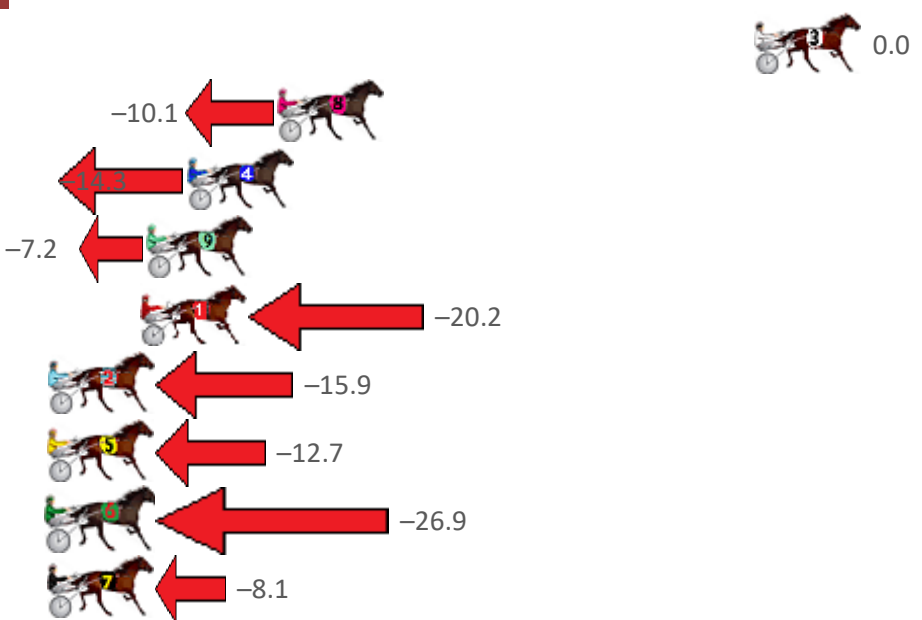

Albion Park Race 9 Distance 1660m

Thursday, 14 April 2022

Gross Time: 1:59.70 MileRate: 1:56.00 LeadTime: 3.50s First Qtr: 28.80s Second Qtr: 31.90s Third Qtr: 27.60s Fourth Qtr: 27.90s

NoHorse Plc Margin Time 800Time (W) 400 Time (W)

3 THE IDEAL DANCER	1	0.0m	1:59.70	55.50s (0)	27.90s (0)
8 COREY WILLIAM	2	18.9m	2:01.09	56.29s (0)	28.49s (0)
4 B MAC C	3	22.5m	2:01.35	56.59s (1)	28.83s (2)
9 JUST ROKIN	4	24.1m	2:01.47	56.11s (1)	28.43s (1)
1 BEE GEES BANDIT	5	24.3m	2:01.48	57.00s (0)	29.20s (0)
2 STOMPPEM	6	28.7m	2:01.81	56.73s (1)	29.05s (1)
5 ARTHUR LOWE	7	30.2m	2:01.92	56.52s (2)	29.76s (2)
6 BLUE IVY	8	31.0m	2:01.97	57.49s (1)	29.65s (1)
7 BOHANNAN	9	32.0m	2:02.05	56.21s (1)	29.17s (2)

Finish Position and metres gained from 800m

Sectionals
Powered
by

Home of PJ Harness Analyser

Want to know how successful PJ Harness Analyser is?
Click here for regular updates

www.pjdata.com.au admin@pjdata.com.au www.facebook.com/PJHarnessRacing