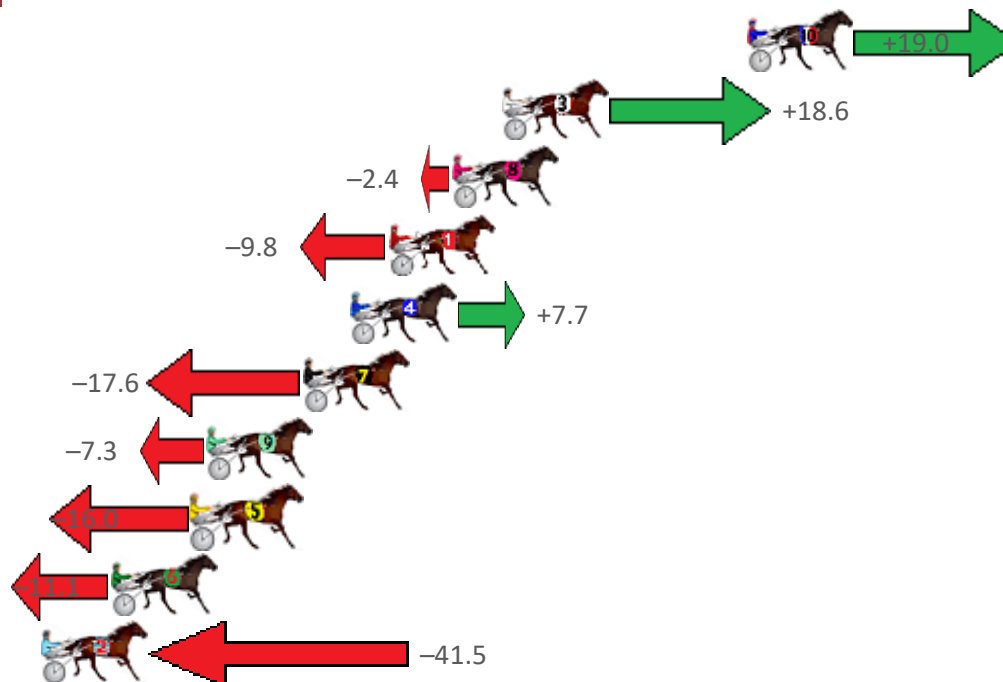

Albion Park Race 3 Distance 1660m

Thursday, 14 April 2022

Gross Time: 2:02.70 MileRate: 1:58.90 LeadTime: 3.50s First Qtr: 28.90s Second Qtr: 31.00s Third Qtr: 29.60s Fourth Qtr: 29.70s

No	Horse	Plc	Margin	Time	800Time (W)	400 Time (W)
10	TEACHERS PET	1	0.0m	2:02.70	57.90s (1)	29.70s (1)
3	ALL THE FOURS	2	9.7m	2:03.45	57.97s (1)	29.79s (2)
8	TULHURST LOVER	3	11.7m	2:03.61	59.53s (0)	29.87s (0)
1	MAN OF ACTION	4	14.2m	2:03.81	60.09s (0)	30.47s (0)
4	BLACKJEWEL	5	15.7m	2:03.92	58.80s (1)	29.86s (2)
7	KEYANG SPONGE BOB	6	17.6m	2:04.07	60.67s (0)	31.05s (0)
9	BERTILS FIREFOX	7	21.4m	2:04.37	59.93s (1)	30.51s (1)
5	DUKE	8	22.0m	2:04.41	60.57s (1)	30.87s (1)
6	MOLLIDOR	9	25.2m	2:04.66	60.22s (0)	30.52s (0)
2	NAUGHTYINHEAVEN	10	51.8m	2:06.73	62.57s (1)	32.47s (1)

Finish Position and metres gained from 800m

Sectionals
Powered
by

Home of PJ Harness Analyser

Want to know how successful PJ Harness Analyser is?
Click here for regular updates

www.pjdata.com.au admin@pjdata.com.au www.facebook.com/PJHarnessRacing

The Racing Queensland Board (trading as Racing Queensland) and provider are not responsible for the completeness or accuracy of any of the information contained herein, and makes no representations about its suitability for any purpose.