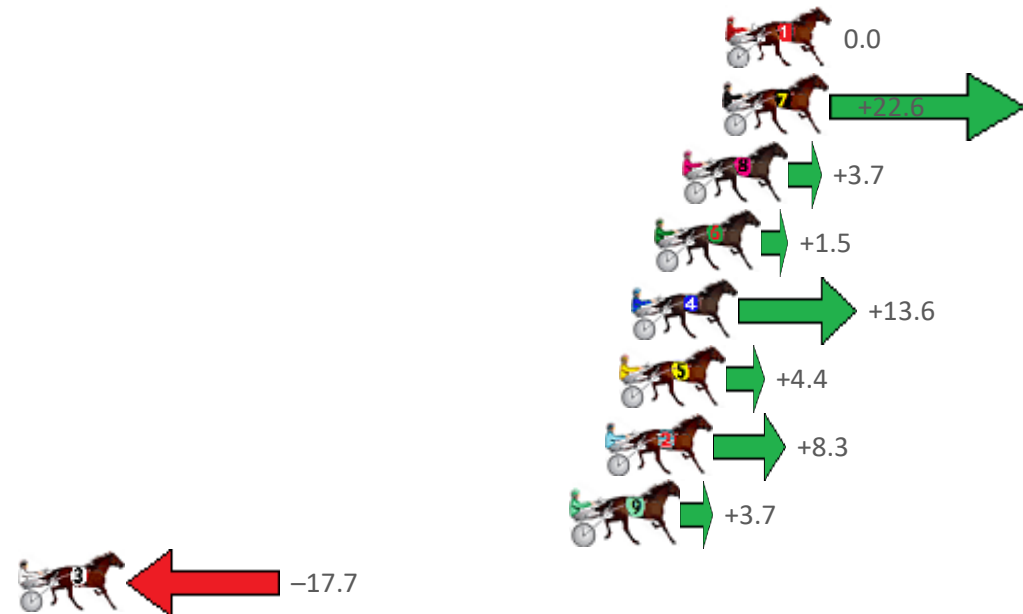

Albion Park Race 1 Distance 1660m

Thursday, 14 April 2022

Gross Time: 2:04.70 MileRate: 2:00.90 LeadTime: 3.50s First Qtr: 30.10s Second Qtr: 32.90s Third Qtr: 29.80s Fourth Qtr: 28.40s

NoHorse	Plc	Margin	Time	800Time (W)	400 Time (W)
1 GOLDIES A DELIGHT	1	0.0m	2:04.70	58.20s (0)	28.40s (0)
7 MISTER REACTOR	2	0.1m	2:04.71	56.53s (1)	27.53s (2)
8 PUSHINIT UPHILL	3	1.7m	2:04.83	57.93s (0)	28.21s (0)
6 PARTY POLOTIX	4	2.8m	2:04.91	58.09s (1)	28.41s (1)
4 BETTING ORIGIN	5	3.7m	2:04.98	57.20s (1)	28.12s (2)
5 MY ULTIMATE VICTOR	6	4.2m	2:05.01	57.87s (1)	28.23s (1)
2 MASTER CHARLES	7	4.7m	2:05.05	57.59s (1)	27.99s (1)
9 EYEDUNNO	8	6.0m	2:05.15	57.93s (0)	28.25s (0)
3 DONT YOU BE NAUGHTY	9	31.7m	2:07.06	59.52s (0)	29.84s (0)

Finish Position and metres gained from 800m

Sectionals
Powered
by

Home of PJ Harness Analyser

Want to know how successful PJ Harness Analyser is?
Click here for regular updates

www.pjdata.com.au admin@pjdata.com.au www.facebook.com/PJHarnessRacing