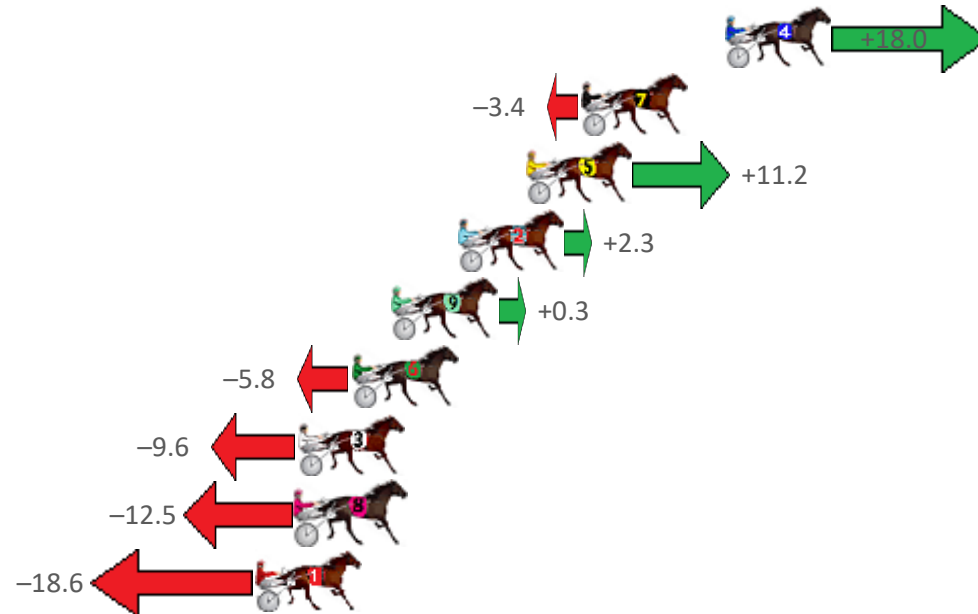

Albion Park Race 7 Distance 1660m

Thursday, 14 April 2022

Gross Time: 2:01.20 MileRate: 1:57.50 LeadTime: 3.40s First Qtr: 27.10s Second Qtr: 31.60s Third Qtr: 28.60s Fourth Qtr: 30.50s

NoHorse	Plc	Margin	Time	800Time (W)	400 Time (W)
4 MACH BRILLIANCE	1	0.0m	2:01.20	57.82s (1)	29.42s (1)
7 MUMMYS BOY	2	5.7m	2:01.65	59.39s (1)	30.95s (1)
5 PEPPA BLISS	3	7.9m	2:01.83	58.37s (0)	29.77s (0)
2 MARIANNA BROMAC	4	10.6m	2:02.05	59.03s (1)	30.55s (1)
9 ADRENALINE RUSH	5	13.2m	2:02.25	59.19s (0)	30.55s (0)
6 DELIGHTFUL REASON	6	14.8m	2:02.38	59.64s (0)	31.00s (0)
3 WILLIEWA LIGHTNING	7	16.9m	2:02.55	59.93s (1)	31.41s (1)
8 BEEF CITY BLAZE	8	17.0m	2:02.56	60.14s (0)	31.50s (0)
1 ETERNAL GOLD	9	18.6m	2:02.68	60.58s (0)	31.94s (0)

Finish Position and metres gained from 800m

Sectionals
Powered
by

Home of PJ Harness Analyser

Want to know how successful PJ Harness Analyser is?
Click here for regular updates

www.pjdata.com.au admin@pjdata.com.au www.facebook.com/PJHarnessRacing

The Racing Queensland Board (trading as Racing Queensland) and provider are not responsible for the completeness or accuracy of any of the information contained herein, and makes no representations about its suitability for any purpose.