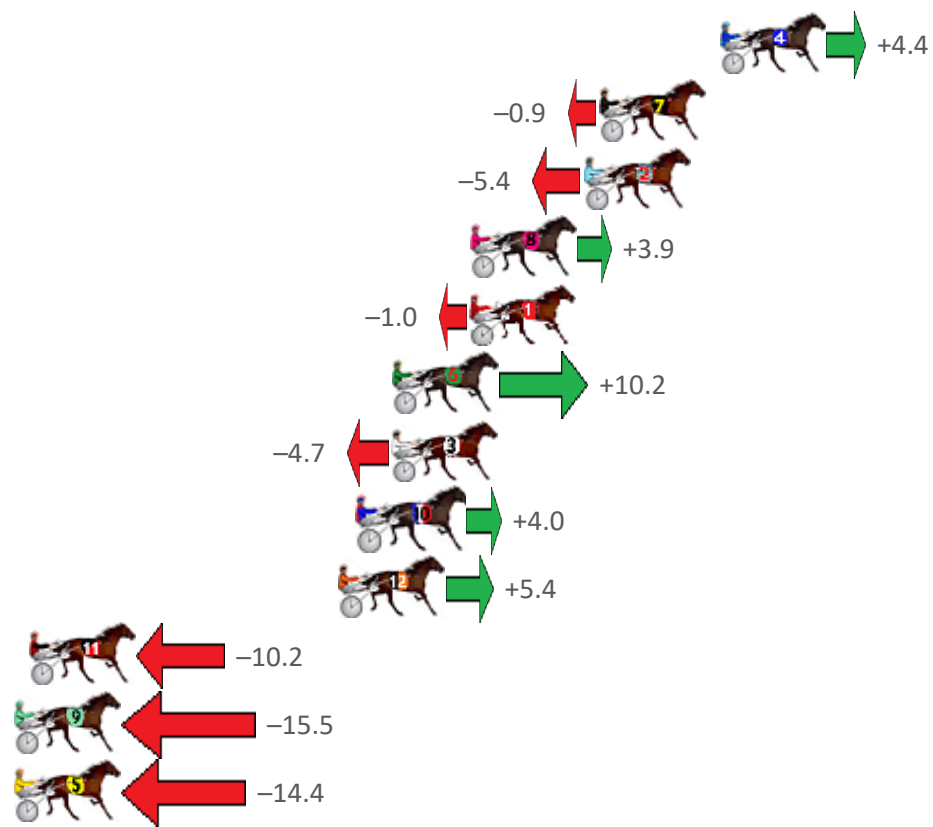

Albion Park Race 5 Distance 2138m

Thursday, 14 April 2022

Gross Time: 2:39.20 MileRate: 1:59.80 LeadTime: 38.20s First Qtr: 31.30s Second Qtr: 30.60s Third Qtr: 29.10s Fourth Qtr: 30.00s

NoHorse	Plc	Margin	Time	800Time (W)	400 Time (W)
4 OFFICE BAD BOY	1	0.0m	2:39.20	58.78s (0)	29.68s (0)
7 NINA SIMONE	2	4.8m	2:39.58	59.20s (1)	30.30s (1)
2 GO JO JOLT	3	5.4m	2:39.62	59.52s (0)	30.42s (0)
8 STUDLEIGH MARK	4	9.9m	2:39.98	58.88s (0)	29.86s (0)
1 FOR NO REASON	5	9.9m	2:39.98	59.24s (0)	30.18s (0)
6 ARCHILLES	6	13.0m	2:40.22	58.44s (0)	29.90s (1)
3 JOY MAKER	7	13.0m	2:40.22	59.52s (1)	30.62s (1)
10 FEEL THE SPIRIT	8	14.3m	2:40.32	58.90s (0)	29.88s (0)
12 KING KULAFU	9	15.1m	2:40.39	58.81s (2)	30.79s (2)
11 SHEZALUCKYLADY	10	27.4m	2:41.35	60.01s (1)	31.27s (2)
9 SHEZ GOT BLING	11	28.8m	2:41.46	60.40s (1)	31.46s (1)
5 NIKALONG HENRY	12	41.0m	2:42.42	60.40s (1)	31.38s (0)

Finish Position and metres gained from 800m

Sectionals
Powered
by

Home of PJ Harness Analyser

Want to know how successful PJ Harness Analyser is?
Click here for regular updates

www.pjdata.com.au admin@pjdata.com.au www.facebook.com/PJHarnessRacing

The Racing Queensland Board (trading as Racing Queensland) and provider are not responsible for the completeness or accuracy of any of the information contained herein, and makes no representations about its suitability for any purpose.