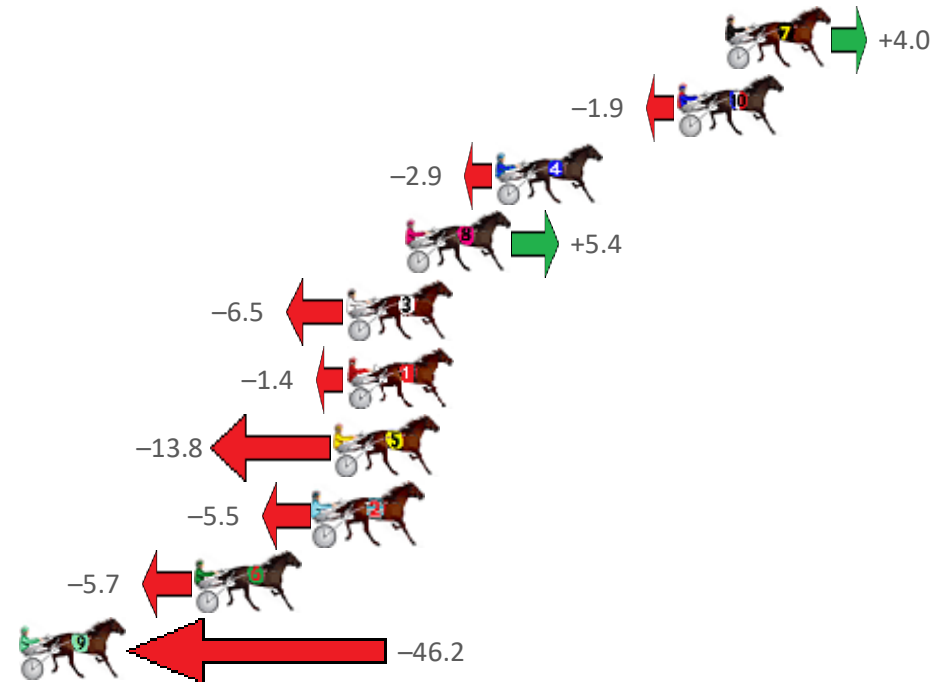

Albion Park Race 4 Distance 1660m

Thursday, 14 April 2022

Gross Time: 2:00.10 MileRate: 1:56.40 LeadTime: 3.50s First Qtr: 28.00s Second Qtr: 30.90s Third Qtr: 28.40s Fourth Qtr: 29.30s

NoHorse	Plc	Margin	Time	800Time (W)	400 Time (W)
7 SHEZ NOTORIOUS	1	0.0m	2:00.10	57.42s (0)	29.02s (0)
10 CAPTAIN SHUFFLES	2	1.9m	2:00.25	57.85s (0)	29.45s (0)
4 CALF PEN	3	9.1m	2:00.80	57.96s (1)	29.46s (2)
8 R ELEVEN ART	4	12.7m	2:01.08	57.40s (0)	29.14s (1)
3 KING OF COOL	5	15.0m	2:01.25	58.25s (0)	29.87s (0)
1 ROLLED IN GOLD	6	15.0m	2:01.25	57.89s (0)	29.55s (0)
5 LEANDER	7	15.5m	2:01.29	58.77s (1)	30.23s (1)
2 FIRE EYES	8	16.3m	2:01.35	58.19s (1)	29.73s (1)
6 COURAGEOUS SAM	9	21.0m	2:01.71	58.23s (1)	29.89s (2)
9 LUCINDA JAMAR	10	69.4m	2:05.43	61.39s (0)	32.53s (0)

Finish Position and metres gained from 800m

Sectionals
Powered
by

Home of PJ Harness Analyser

Want to know how successful PJ Harness Analyser is?
Click here for regular updates

www.pjdata.com.au admin@pjdata.com.au www.facebook.com/PJHarnessRacing

The Racing Queensland Board (trading as Racing Queensland) and provider are not responsible for the completeness or accuracy of any of the information contained herein, and makes no representations about its suitability for any purpose.