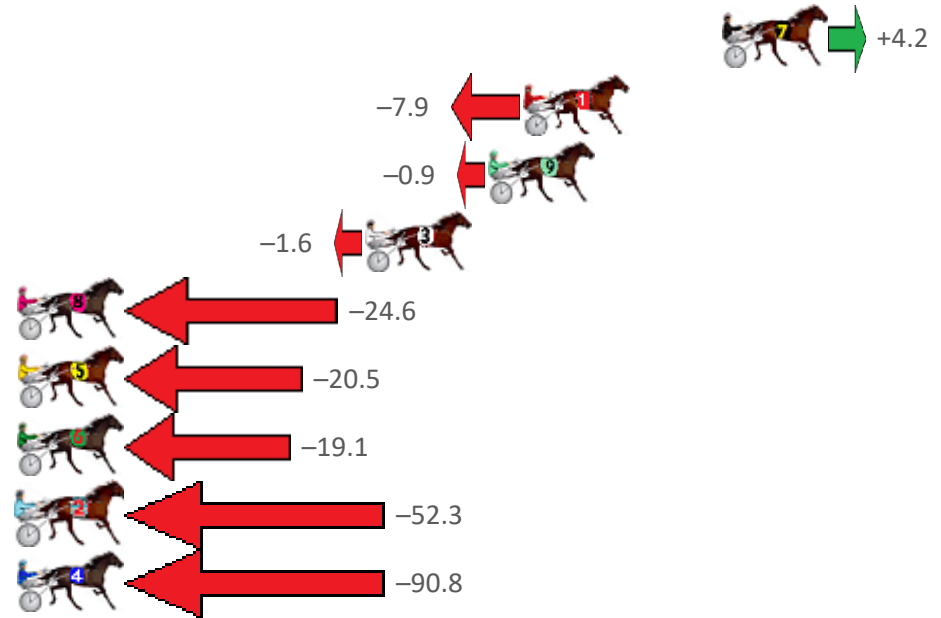

Redcliffe Race 1 Distance 1780m

Wednesday, 23 March 2022

Gross Time: 2:09.80 MileRate: 1:57.30 LeadTime: 11.70s First Qtr: 31.00s Second Qtr: 29.90s Third Qtr: 28.90s Fourth Qtr: 28.30s

No Horse	Plc	Margin	Time	800Time (W)	400 Time (W)
7 LANOCH BOY	1	0.0m	2:09.80	56.90s (0)	28.00s (0)
1 THE CASUAL GOOSE	2	7.9m	2:10.39	57.76s (0)	28.86s (0)
9 OUR BOY BOBBY	3	9.3m	2:10.49	57.26s (0)	28.35s (0)
3 TRUE STEPPER	4	14.2m	2:10.86	57.31s (0)	28.33s (0)
8 PRECIOUS CULLEN	5	31.8m	2:12.16	58.95s (1)	30.14s (2)
5 DEVOUGED	6	31.9m	2:12.17	58.66s (1)	29.83s (2)
6 LUXURY LAD	7	34.7m	2:12.38	58.56s (1)	29.66s (1)
2 MI FURIOSO TORO	8	55.3m	2:13.91	60.92s (1)	31.84s (1)
4 RAANI	9	220.8m	2:26.22	63.66s (0)	31.17s (0)

Finish Position and metres gained from 800m

Sectionals
Powered
by

Home of Australian Harness Sectionals

PJ Harness Analyser

Daily Raw Data directly to your inbox

All Victorian Racing added as of 17 January 2022

www.pjdata.com.au admin@pjdata.com.au www.facebook.com/PJHarnessRacing

The Racing Queensland Board (trading as Racing Queensland) and provider are not responsible for the completeness or accuracy of any of the information contained herein, and makes no representations about its suitability for any purpose.