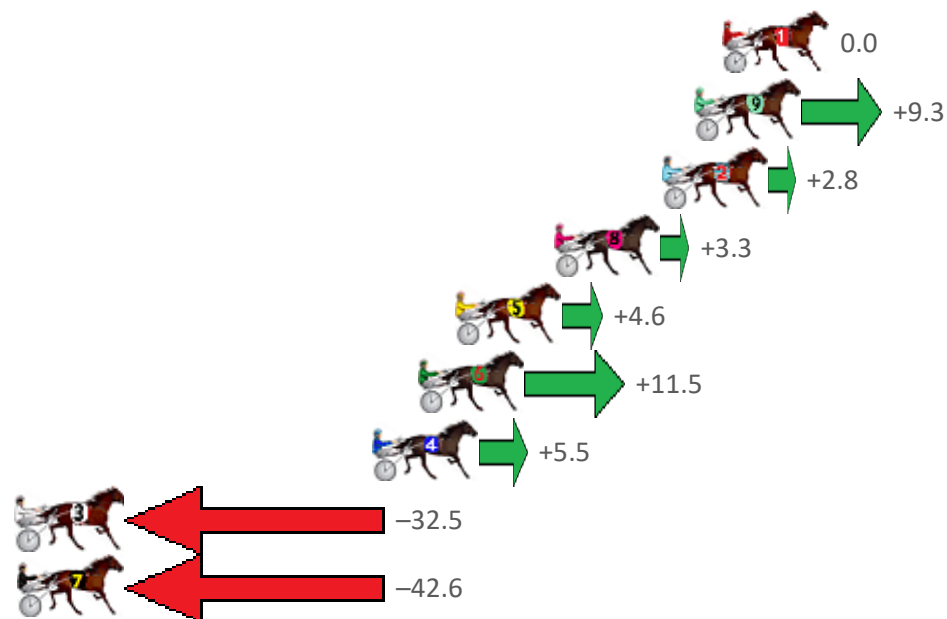

Redcliffe Race 6 Distance 1780m

Wednesday, 23 March 2022

Gross Time: 2:13.90 MileRate: 2:01.10 LeadTime: 11.10s First Qtr: 31.10s Second Qtr: 31.80s Third Qtr: 29.30s Fourth Qtr: 30.60s

No Horse	Plc	Margin	Time	800Time (W)	400 Time (W)
1 SCHOOPY	1	0.0m	2:13.90	59.90s (0)	30.51s (0)
9 LEFT IN THE WIND	2	1.1m	2:13.99	59.21s (1)	30.68s (1)
2 BERTILS FIREFOX	3	2.4m	2:14.09	59.69s (0)	30.39s (1)
8 GOLDEN GRIN	4	6.7m	2:14.44	59.65s (0)	30.33s (0)
5 TULHURST LOVER	5	10.6m	2:14.75	59.56s (1)	30.63s (2)
6 FEELING THE POWER	6	12.1m	2:14.87	59.04s (1)	30.04s (2)
4 WILLSINTOWN	7	13.9m	2:15.01	59.49s (1)	30.55s (2)
3 IM ISABELLA	8	38.5m	2:16.98	62.32s (1)	32.72s (1)
7 BLACKJEWEL	9	87.6m	2:20.91	63.07s (0)	32.32s (0)

Finish Position and metres gained from 800m

Sectionals
Powered
by

Home of Australian Harness Sectionals

PJ Harness Analyser

Daily Raw Data directly to your inbox

All Victorian Racing added as of 17 January 2022

www.pjdata.com.au admin@pjdata.com.au www.facebook.com/PJHarnessRacing