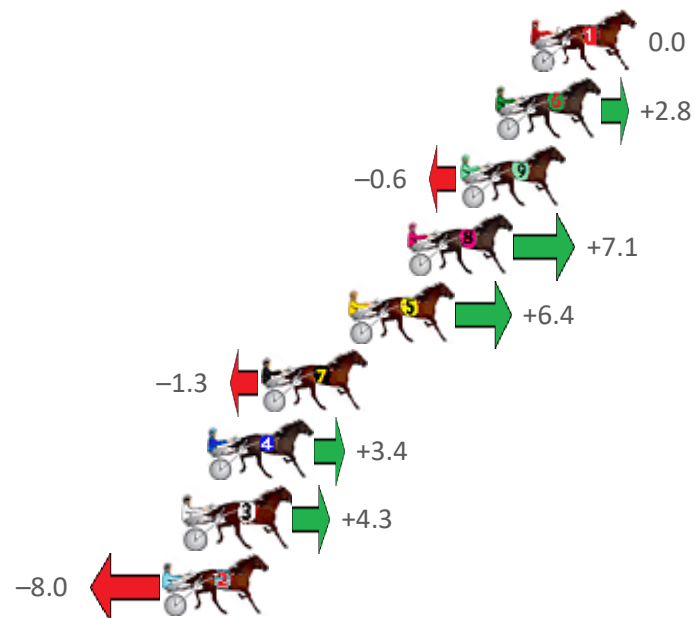

Redcliffe Race 2 Distance 1780m

Wednesday, 23 March 2022

Gross Time: 2:10.50 MileRate: 1:58.00 LeadTime: 11.10s First Qtr: 30.10s Second Qtr: 31.00s Third Qtr: 28.80s Fourth Qtr: 29.50s

No Horse	Plc	Margin	Time	800Time (W)	400 Time (W)
1 BONNIES A ROCKIN	1	0.0m	2:10.50	58.30s (0)	29.50s (0)
6 SHEZ NOTORIOUS	2	1.4m	2:10.61	58.10s (0)	29.27s (0)
9 RAINBOW JET	3	2.8m	2:10.72	58.34s (1)	29.49s (1)
8 AWHOLELOTOPRETTY	4	4.9m	2:10.88	57.79s (1)	29.08s (2)
5 TEE JAY CEE	5	7.2m	2:11.06	57.84s (0)	28.94s (0)
7 FIRE EYES	6	10.7m	2:11.33	58.39s (0)	29.58s (0)
4 BETTING BARON	7	12.8m	2:11.49	58.05s (1)	29.27s (1)
3 LARA BAY	8	13.7m	2:11.56	57.99s (0)	29.08s (0)
2 DESTINY JANE	9	14.6m	2:11.63	58.88s (1)	29.95s (1)

Finish Position and metres gained from 800m

Sectionals
Powered
by

Home of Australian Harness Sectionals

PJ Harness Analyser

Daily Raw Data directly to your inbox

All Victorian Racing added as of 17 January 2022

www.pjdata.com.au admin@pjdata.com.au www.facebook.com/PJHarnessRacing

The Racing Queensland Board (trading as Racing Queensland) and provider are not responsible for the completeness or accuracy of any of the information contained herein, and makes no representations about its suitability for any purpose.