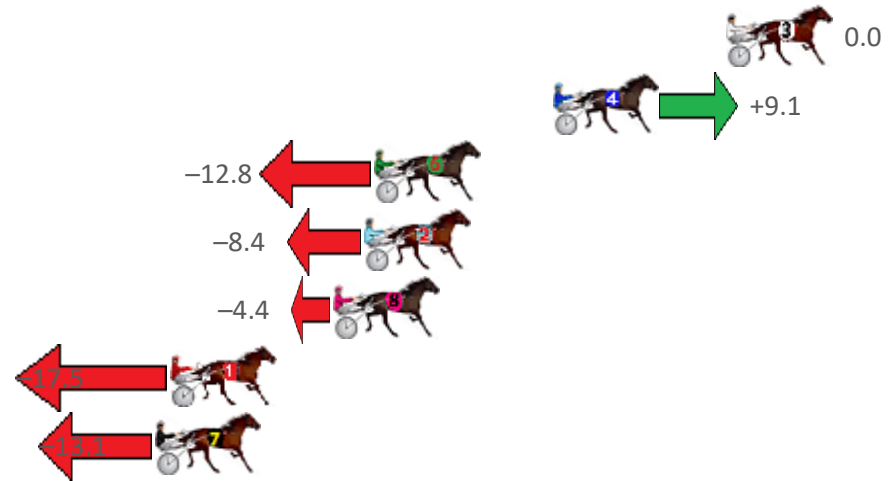

Redcliffe Race 4 Distance 2040m

Wednesday, 23 March 2022

Gross Time: 2:35.10 MileRate: 2:02.30 LeadTime: 32.80s First Qtr: 32.40s Second Qtr: 32.00s Third Qtr: 28.80s Fourth Qtr: 29.10s

No Horse	Plc	Margin	Time	800Time (W)	400 Time (W)
3 KING OF COOL	1	0.0m	2:35.10	57.90s (0)	29.10s (0)
4 ROLLED IN GOLD	2	6.9m	2:35.63	57.25s (1)	28.28s (1)
6 AS SHE SAYS	3	14.0m	2:36.17	58.82s (1)	30.00s (1)
2 COURAGEOUS SAM	4	14.4m	2:36.20	58.50s (1)	29.65s (1)
8 JEREMES GOTTA GO	5	15.6m	2:36.29	58.22s (1)	29.27s (1)
1 GOTTA BEAUTY	6	22.1m	2:36.79	59.16s (0)	30.15s (0)
7 LESVOS LAD	7	22.7m	2:36.83	58.84s (0)	29.69s (0)

Finish Position and metres gained from 800m

Sectionals
Powered
by

Home of Australian Harness Sectionals

PJ Harness Analyser

Daily Raw Data directly to your inbox

All Victorian Racing added as of 17 January 2022

www.pjdata.com.au admin@pjdata.com.au www.facebook.com/PJHarnessRacing

The Racing Queensland Board (trading as Racing Queensland) and provider are not responsible for the completeness or accuracy of any of the information contained herein, and makes no representations about its suitability for any purpose.