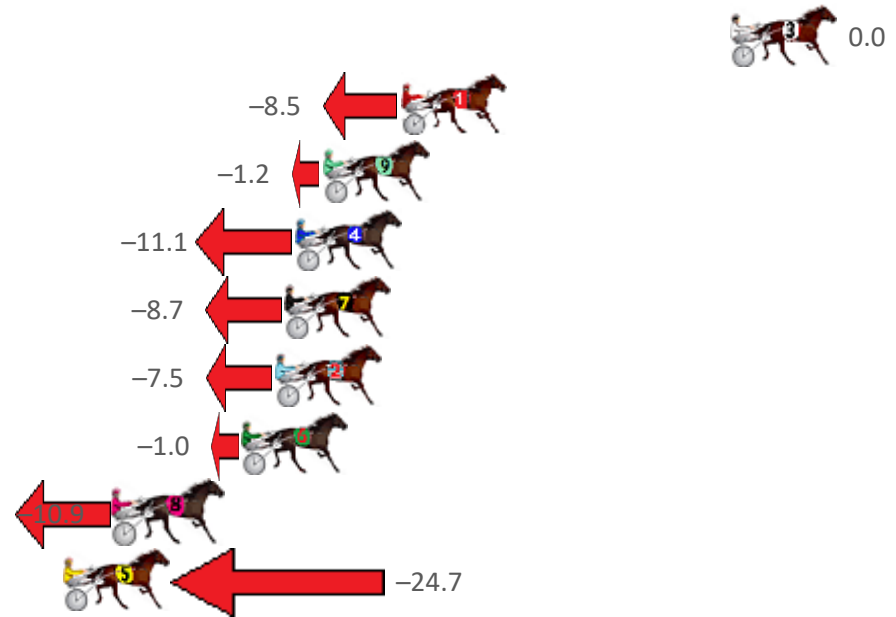

Redcliffe Race 5 Distance 1780m

Wednesday, 23 March 2022

Gross Time: 2:15.60 MileRate: 2:02.60 LeadTime: 11.70s First Qtr: 32.30s Second Qtr: 32.00s Third Qtr: 29.80s Fourth Qtr: 29.80s

No Horse	Plc	Margin	Time	800Time (W)	400 Time (W)
3 OUR DOLLY	1	0.0m	2:15.60	59.60s (0)	29.80s (0)
1 SWEET SCOOT	2	13.1m	2:16.62	60.23s (0)	30.34s (0)
9 TURN TURN FLYER	3	16.2m	2:16.86	59.69s (1)	29.79s (1)
4 DEVELSTIX	4	17.3m	2:16.95	60.42s (1)	30.52s (2)
7 WILD ABOUT TOWN	5	17.7m	2:16.98	60.24s (0)	30.31s (0)
2 ALLY PINK	6	18.1m	2:17.01	60.16s (1)	30.24s (1)
6 MYGEORGIE	7	19.4m	2:17.11	59.67s (0)	29.74s (0)
8 REGRETABLE	8	24.5m	2:17.51	60.41s (0)	30.46s (0)
5 LITTLEDEE	9	26.5m	2:17.67	61.43s (1)	31.48s (1)

Finish Position and metres gained from 800m

Sectionals
Powered
by

Home of Australian Harness Sectionals

PJ Harness Analyser

Daily Raw Data directly to your inbox

All Victorian Racing added as of 17 January 2022

www.pjdata.com.au admin@pjdata.com.au www.facebook.com/PJHarnessRacing

The Racing Queensland Board (trading as Racing Queensland) and provider are not responsible for the completeness or accuracy of any of the information contained herein, and makes no representations about its suitability for any purpose.