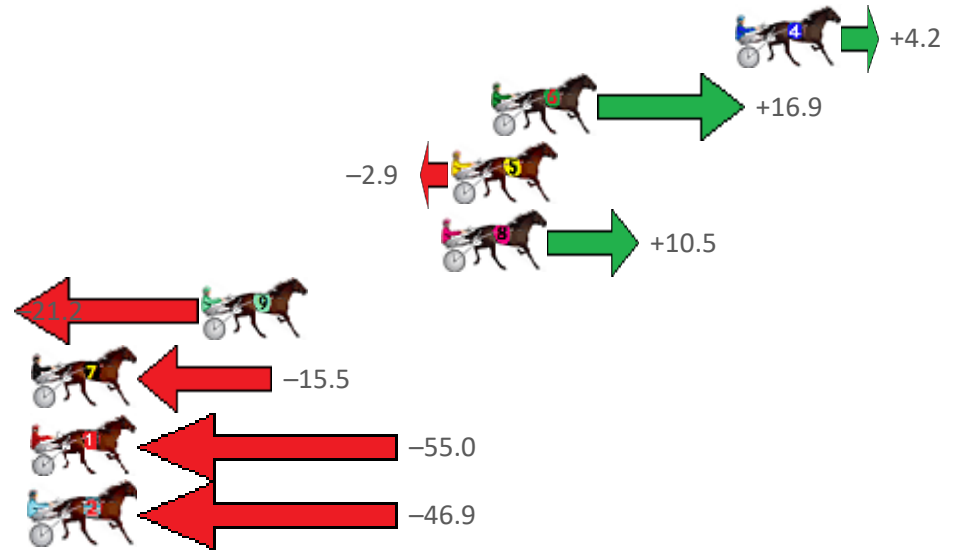

Redcliffe Race 3 Distance 1780m

Wednesday, 23 March 2022

Gross Time: 2:10.20 MileRate: 1:57.70 LeadTime: 12.10s First Qtr: 29.00s Second Qtr: 29.70s Third Qtr: 28.70s Fourth Qtr: 30.70s

No Horse	Plc	Margin	Time	800Time (W)	400 Time (W)
4 ROLLONX	1	0.0m	2:10.20	59.09s (0)	30.70s (1)
6 SIGNOR JUJON	2	9.7m	2:10.98	58.15s (0)	30.30s (1)
5 FORTES IN FIDE	3	11.3m	2:11.11	59.61s (0)	31.17s (1)
8 TRIOLI	4	11.7m	2:11.14	58.62s (0)	31.14s (0)
9 IM LOKI	5	21.2m	2:11.90	60.97s (0)	32.32s (0)
7 FEEL THE THRILL	6	33.1m	2:12.86	60.54s (0)	31.55s (1)
1 KILLER DRAGON	7	68.2m	2:15.68	63.46s (0)	34.50s (0)
2 FAIREACHDAINN	8	116.9m	2:19.59	62.86s (0)	32.75s (0)

Finish Position and metres gained from 800m

Sectionals
Powered
by

Home of Australian Harness Sectionals

PJ Harness Analyser

Daily Raw Data directly to your inbox

All Victorian Racing added as of 17 January 2022

www.pjdata.com.au admin@pjdata.com.au www.facebook.com/PJHarnessRacing