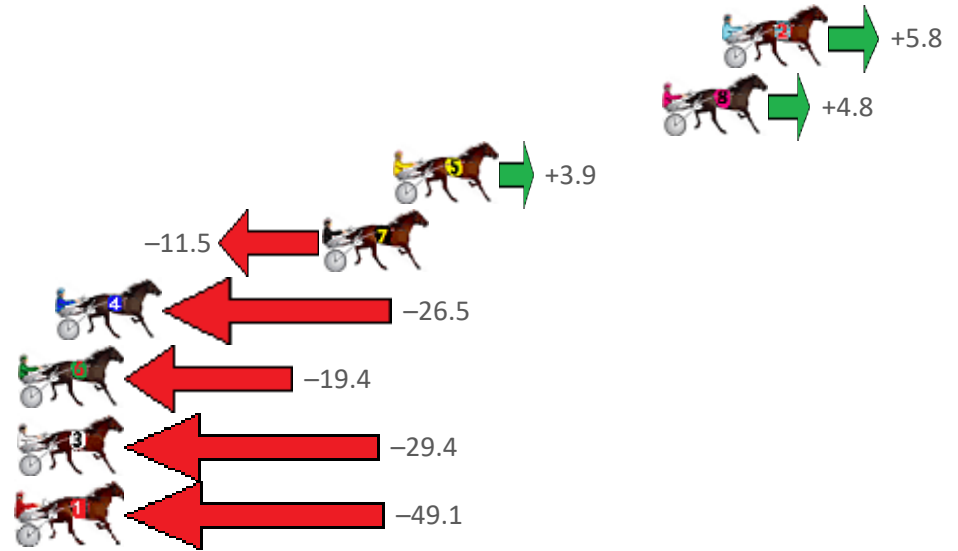

Redcliffe Race 7 Distance 1780m

Wednesday, 23 March 2022

Gross Time: 2:11.10 MileRate: 1:58.50 LeadTime: 11.20s First Qtr: 28.70s Second Qtr: 31.60s Third Qtr: 29.00s Fourth Qtr: 30.60s

No Horse	Plc	Margin	Time	800Time (W)	400 Time (W)
2 BE ON THE SLY	1	0.0m	2:11.10	59.17s (1)	29.85s (2)
8 GABBYS IDEAL	2	2.4m	2:11.29	59.24s (2)	30.78s (0)
5 MY CHINA DOLL	3	13.1m	2:12.15	59.31s (1)	30.35s (1)
7 ILLAWONG DREAMTIM	4	15.9m	2:12.37	60.45s (0)	31.03s (0)
4 NON PASSARE	5	26.5m	2:13.22	61.56s (0)	32.24s (0)
6 TORQUE IN CONTROL	6	28.2m	2:13.36	61.04s (0)	31.54s (0)
3 CUZIN PAT	7	41.6m	2:14.43	61.78s (1)	32.24s (2)
1 COBBLER LANE	8	50.7m	2:15.16	63.24s (1)	33.57s (1)

Finish Position and metres gained from 800m

Sectionals
Powered
by

Home of Australian Harness Sectionals

PJ Harness Analyser

Daily Raw Data directly to your inbox

All Victorian Racing added as of 17 January 2022

www.pjdata.com.au admin@pjdata.com.au www.facebook.com/PJHarnessRacing