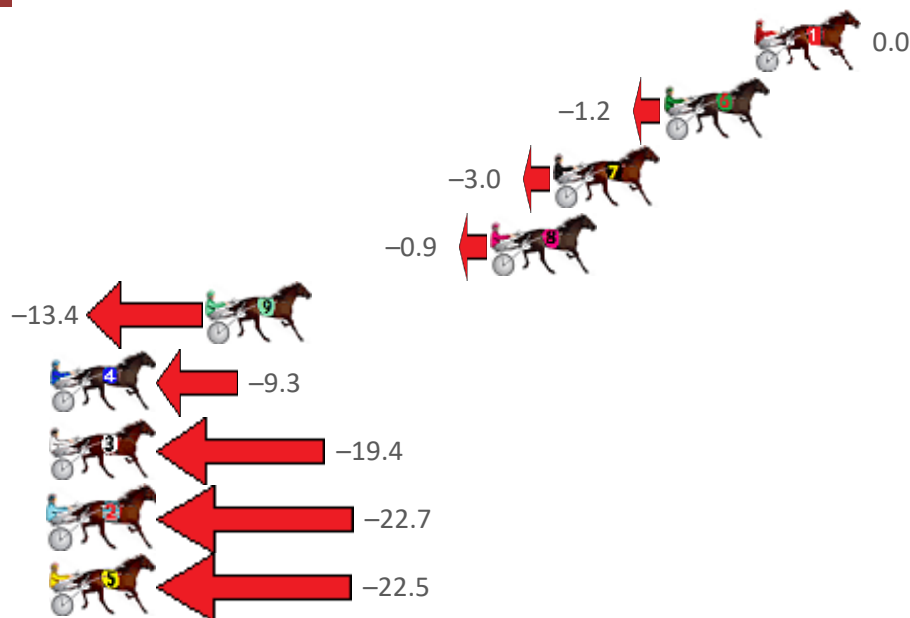

Redcliffe Race 8 Distance 1780m

Wednesday, 23 March 2022

Gross Time: 2:15.40 MileRate: 2:02.40 LeadTime: 12.10s First Qtr: 31.50s Second Qtr: 33.10s Third Qtr: 29.50s Fourth Qtr: 29.20s

No Horse	Plc	Margin	Time	800Time (W)	400 Time (W)
1 CANDYKANE	1	0.0m	2:15.40	58.70s (0)	29.20s (0)
6 FLOORLESS	2	3.6m	2:15.68	58.79s (1)	29.27s (1)
7 MIKIYOURSOFINE	3	8.0m	2:16.01	58.92s (0)	29.42s (0)
8 FLASH FREDDIE	4	10.5m	2:16.20	58.77s (0)	29.27s (0)
9 BEARS BEST	5	21.8m	2:17.07	59.68s (1)	30.16s (1)
4 OUTER CHANGE	6	28.1m	2:17.55	59.38s (1)	29.80s (1)
3 CACTUS ROSE	7	33.4m	2:17.96	60.12s (1)	30.52s (1)
2 ALWAYS BE A TORQUE	8	37.1m	2:18.24	60.36s (0)	30.56s (0)
5 MISTER GALVINATOR	9	67.5m	2:20.57	60.34s (0)	30.33s (0)

Finish Position and metres gained from 800m

Sectionals
Powered
by

Home of Australian Harness Sectionals

PJ Harness Analyser

Daily Raw Data directly to your inbox

All Victorian Racing added as of 17 January 2022

www.pjdata.com.au admin@pjdata.com.au www.facebook.com/PJHarnessRacing

The Racing Queensland Board (trading as Racing Queensland) and provider are not responsible for the completeness or accuracy of any of the information contained herein, and makes no representations about its suitability for any purpose.