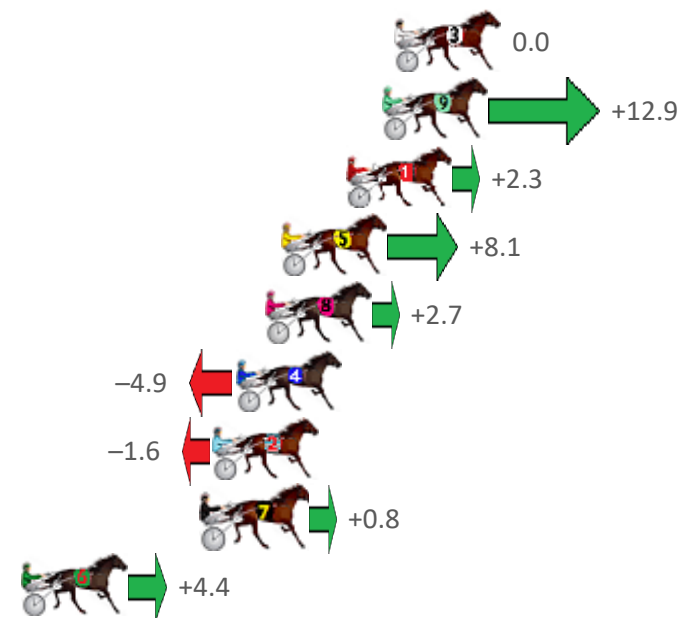

Redcliffe Race 2 Distance 1780m

Wednesday, 16 March 2022

Gross Time: 2:13.20 MileRate: 2:00.40 LeadTime: 11.90s First Qtr: 31.10s Second Qtr: 32.20s Third Qtr: 29.00s Fourth Qtr: 29.00s

No Horse	Plc	Margin	Time	800Time (W)	400 Time (W)
3 BETTING BARON	1	0.0m	2:13.20	58.00s (0)	29.00s (0)
9 GETALOADATHISGIRL	2	0.5m	2:13.24	57.07s (1)	28.49s (2)
1 NON PASSARE	3	1.9m	2:13.34	57.83s (0)	28.81s (0)
5 THE MAHARANI	4	4.5m	2:13.54	57.42s (0)	28.43s (2)
8 CALL ME TRISH	5	5.1m	2:13.59	57.81s (2)	29.14s (2)
4 OUR BOY ROY	6	6.3m	2:13.68	58.35s (1)	29.22s (1)
2 FEEL THE THRILL	7	7.2m	2:13.75	58.12s (1)	28.97s (1)
7 NINA SIMONE	8	7.6m	2:13.78	57.94s (0)	28.86s (0)
6 MY CHINA DOLL	9	14.8m	2:14.33	57.68s (1)	28.77s (0)

Finish Position and metres gained from 800m

Sectionals
Powered
by

Home of Australian Harness Sectionals

PJ Harness Analyser

Daily Raw Data directly to your inbox

All Victorian Racing added as of 17 January 2022

www.pjdata.com.au admin@pjdata.com.au www.facebook.com/PJHarnessRacing

The Racing Queensland Board (trading as Racing Queensland) and provider are not responsible for the completeness or accuracy of any of the information contained herein, and makes no representations about its suitability for any purpose.