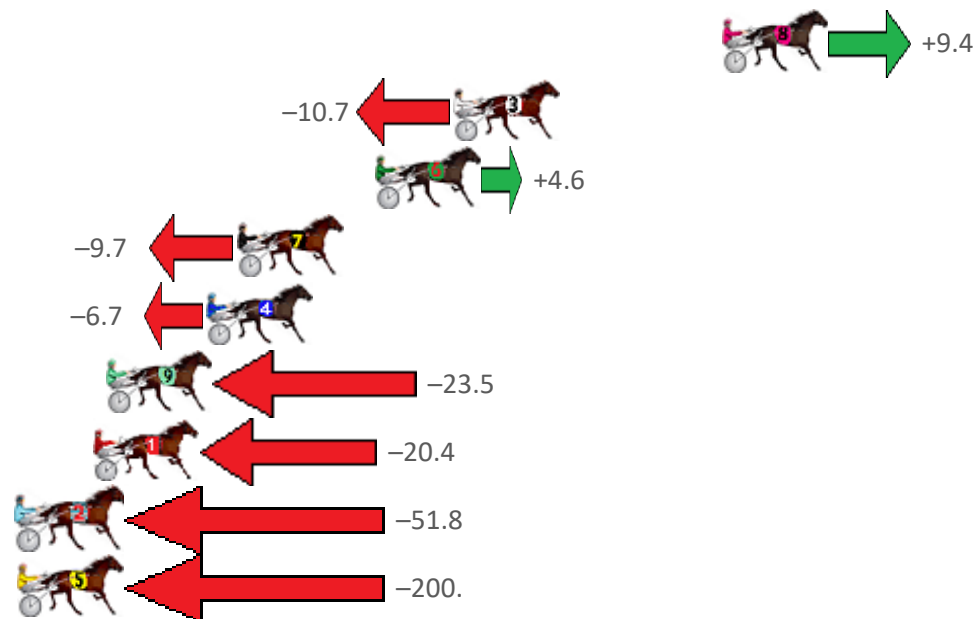

Redcliffe Race 3 Distance 2040m

Wednesday, 16 March 2022

Gross Time: 2:32.80 MileRate: 2:00.60 LeadTime: 30.50s First Qtr: 31.20s Second Qtr: 31.10s Third Qtr: 29.60s Fourth Qtr: 30.40s

No Horse	Plc	Margin	Time	800Time (W)	400 Time (W)
8 GABBYS IDEAL	1	0.0m	2:32.80	59.30s (1)	29.64s (2)
3 GRETELS GIRL	2	10.7m	2:33.65	60.80s (0)	31.21s (0)
6 TACTFILLY MIRACLE	3	13.8m	2:33.90	59.66s (1)	30.66s (1)
7 THANKHEAVNFORGIRLS	4	19.3m	2:34.34	60.72s (0)	31.15s (0)
4 WHATA CHALLENGE	5	20.5m	2:34.43	60.50s (1)	30.88s (2)
9 JOY TO ALL	6	24.5m	2:34.75	61.75s (1)	31.83s (1)
1 TURN TURN FLYER	7	25.0m	2:34.79	61.52s (0)	31.94s (0)
2 LEFT IN THE WIND	8	57.0m	2:37.34	63.86s (1)	34.27s (2)
5 GO AWAY	9	223.3m	2:50.57	74.95s (0)	42.74s (0)

Finish Position and metres gained from 800m

Sectionals
Powered
by

Home of Australian Harness Sectionals

PJ Harness Analyser

Daily Raw Data directly to your inbox

All Victorian Racing added as of 17 January 2022

www.pjdata.com.au admin@pjdata.com.au www.facebook.com/PJHarnessRacing

The Racing Queensland Board (trading as Racing Queensland) and provider are not responsible for the completeness or accuracy of any of the information contained herein, and makes no representations about its suitability for any purpose.