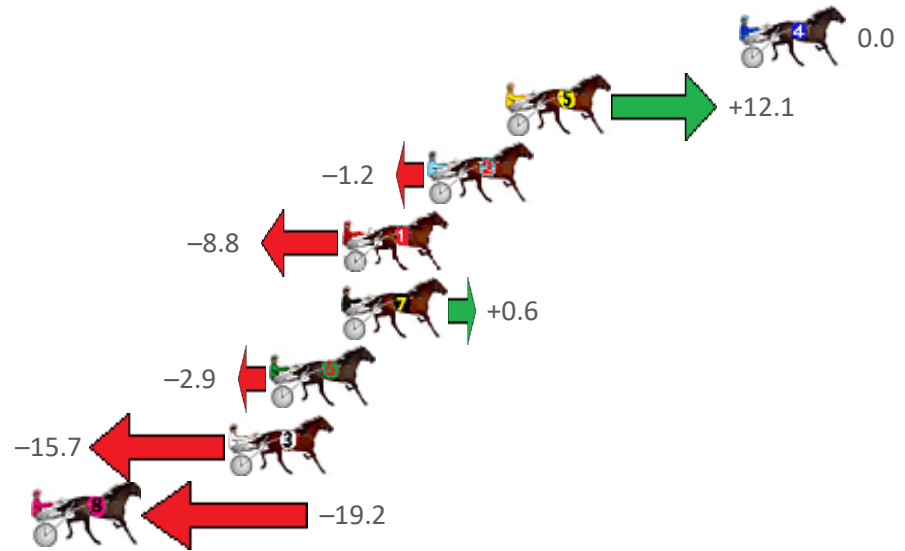

Redcliffe Race 6 Distance 1780m

Wednesday, 16 March 2022

Gross Time: 2:11.90 MileRate: 1:59.30 LeadTime: 10.90s First Qtr: 29.70s Second Qtr: 30.70s Third Qtr: 29.90s Fourth Qtr: 30.70s

No Horse	Plc	Margin	Time	800Time (W)	400 Time (W)
4 MANY DELIGHTS	1	0.0m	2:11.90	60.60s (0)	30.59s (1)
5 BLACKJEWEL	2	9.3m	2:12.65	59.69s (0)	29.91s (0)
2 DEVELSTIX	3	12.4m	2:12.90	60.69s (0)	31.13s (0)
1 ALLY PINK	4	15.8m	2:13.17	61.26s (1)	31.57s (2)
7 WAVEDANCER	5	15.8m	2:13.17	60.55s (0)	30.90s (0)
6 NEVAEVABEND	6	18.7m	2:13.40	60.82s (1)	30.89s (1)
3 BERTILS FIREFOX	7	20.3m	2:13.53	61.78s (0)	32.25s (0)
8 NOLONGA YOUR CHOIC	8	30.8m	2:14.37	62.05s (1)	32.13s (1)

Finish Position and metres gained from 800m

Sectionals
Powered
by

Home of Australian Harness Sectionals

PJ Harness Analyser

Daily Raw Data directly to your inbox

All Victorian Racing added as of 17 January 2022

www.pjdata.com.au admin@pjdata.com.au www.facebook.com/PJHarnessRacing