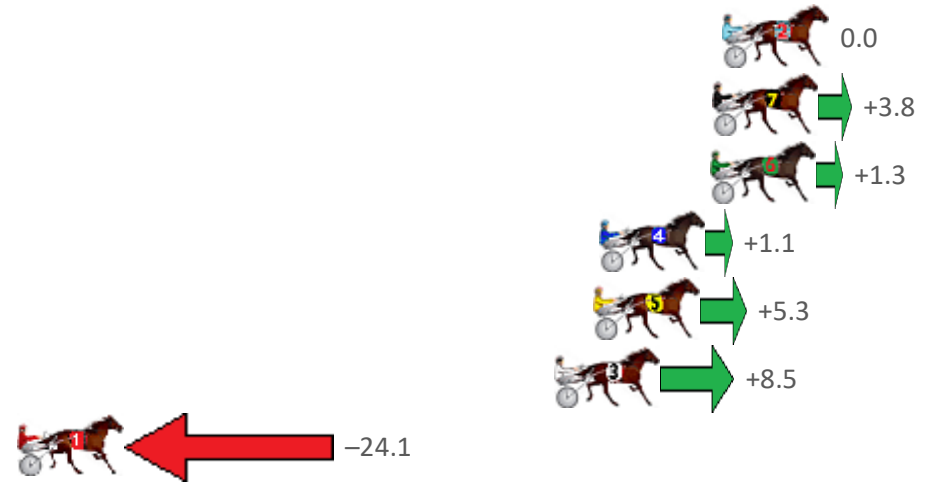

Redcliffe Race 7 Distance 2040m

Wednesday, 16 March 2022

Gross Time: 2:32.40 MileRate: 2:00.30 LeadTime: 31.50s First Qtr: 32.50s Second Qtr: 30.10s Third Qtr: 28.60s Fourth Qtr: 29.70s

No Horse	Plc	Margin	Time	800Time (W)	400 Time (W)
2 FIRE AND ICE	1	0.0m	2:32.40	58.30s (0)	29.70s (0)
7 ADRENALINE RUSH	2	0.4m	2:32.43	58.02s (0)	29.42s (0)
6 PINUP BOY	3	0.5m	2:32.44	58.21s (1)	29.63s (1)
4 HES SWEET	4	4.9m	2:32.78	58.22s (1)	29.63s (1)
5 RIVERLEIGH ROCKET	5	5.1m	2:32.80	57.92s (1)	29.34s (1)
3 LEXYS GOT A REASON	6	6.7m	2:32.92	57.68s (1)	29.15s (1)
1 KURAHAUPO GAMBLER	7	32.7m	2:34.95	60.05s (0)	31.32s (0)

Finish Position and metres gained from 800m

Sectionals
Powered
by

Home of Australian Harness Sectionals

PJ Harness Analyser

Daily Raw Data directly to your inbox

All Victorian Racing added as of 17 January 2022

www.pjdata.com.au admin@pjdata.com.au www.facebook.com/PJHarnessRacing

The Racing Queensland Board (trading as Racing Queensland) and provider are not responsible for the completeness or accuracy of any of the information contained herein, and makes no representations about its suitability for any purpose.