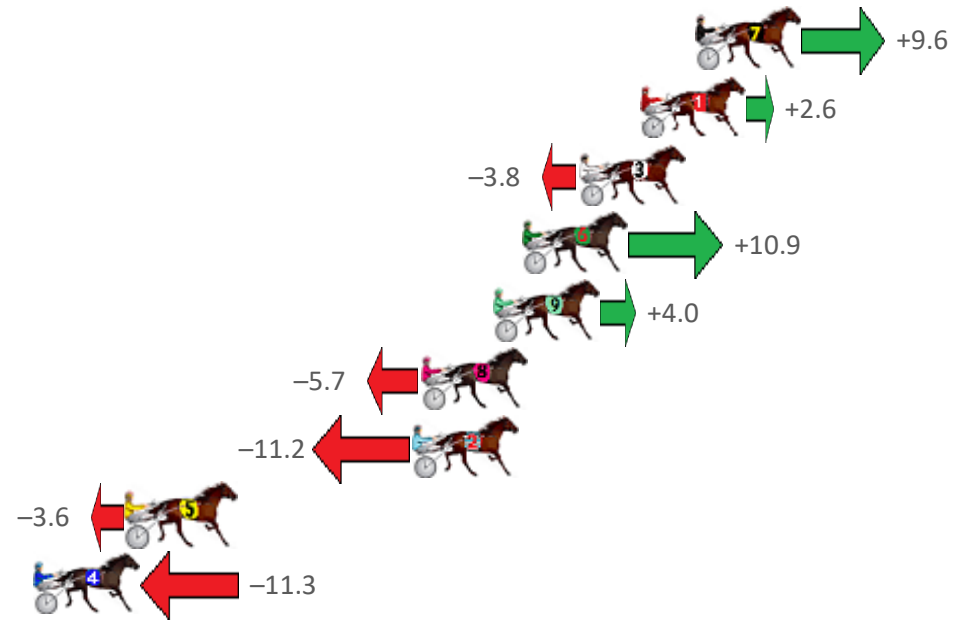

Redcliffe Race 5 Distance 1780m

Wednesday, 16 March 2022

Gross Time: 2:17.10 MileRate: 2:04.00 LeadTime: 11.60s First Qtr: 33.50s Second Qtr: 33.50s Third Qtr: 29.80s Fourth Qtr: 28.70s

No Horse	Plc	Margin	Time	800Time (W)	400 Time (W)
7 ALLMIGHTY MAX	1	0.0m	2:17.10	57.80s (0)	27.74s (0)
1 ROLLED IN GOLD	2	2.2m	2:17.27	58.31s (0)	28.33s (0)
3 HEAVY HITTER	3	4.6m	2:17.45	58.78s (1)	29.03s (1)
6 AS SHE SAYS	4	6.9m	2:17.62	57.71s (1)	27.61s (3)
9 SII SEMPRE TILLY	5	8.0m	2:17.70	58.21s (1)	28.02s (1)
8 INDY JEWEL	6	10.9m	2:17.92	58.91s (1)	28.58s (1)
2 GOTTA BEAUTY	7	11.2m	2:17.94	59.31s (0)	29.34s (0)
5 HARLEY BLUE	8	22.6m	2:18.80	58.76s (2)	28.87s (2)
4 LESVOS LAD	9	26.3m	2:19.08	59.32s (0)	28.98s (0)

Finish Position and metres gained from 800m

Sectionals
Powered
by

Home of Australian Harness Sectionals

PJ Harness Analyser

Daily Raw Data directly to your inbox

All Victorian Racing added as of 17 January 2022

www.pjdata.com.au admin@pjdata.com.au www.facebook.com/PJHarnessRacing