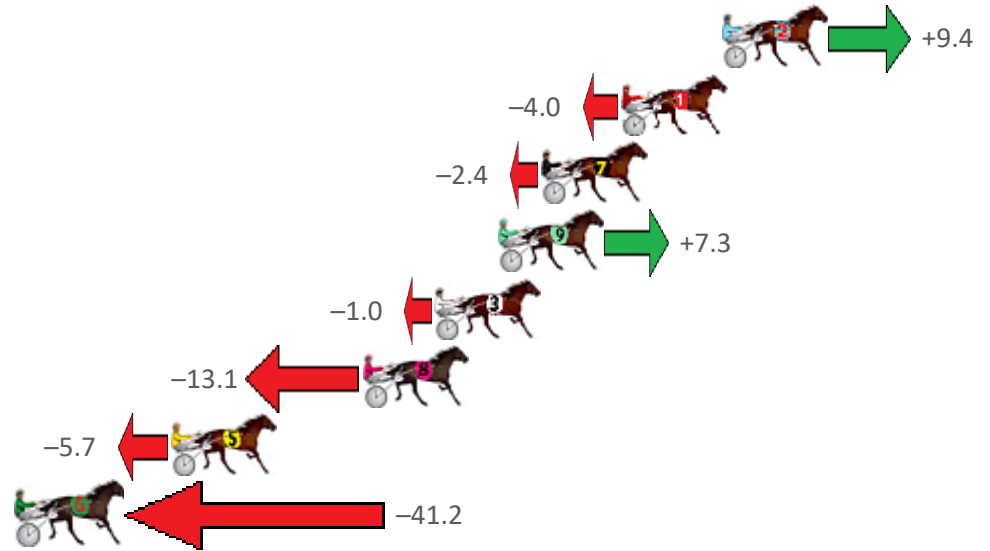

Redcliffe Race 1 Distance 2040m

Wednesday, 16 March 2022

Gross Time: 2:33.40 MileRate: 2:01.00 LeadTime: 31.30s First Qtr: 34.30s Second Qtr: 30.10s Third Qtr: 27.90s Fourth Qtr: 29.80s

No Horse	Plc	Margin	Time	800Time (W)	400 Time (W)
2 REGAL NIGHTSHADE	1	0.0m	2:33.40	57.03s (0)	29.10s (1)
1 BONNIES A ROCKIN	2	4.0m	2:33.71	57.99s (0)	30.10s (0)
7 OUR BOY BOBBY	3	7.2m	2:33.96	57.87s (0)	29.92s (0)
9 SHEZ NOTORIOUS	4	8.9m	2:34.09	57.18s (1)	29.29s (0)
3 SOME GIRLSOMEWHERE	5	11.4m	2:34.29	57.77s (1)	29.52s (3)
8 MISSTREPO	6	14.3m	2:34.52	58.64s (1)	30.64s (1)
5 TEE JAY CEE	7	21.9m	2:35.11	58.11s (0)	29.05s (0)
6 MISSINMEMATE	8	47.0m	2:37.07	60.65s (1)	32.38s (2)

Finish Position and metres gained from 800m

Sectionals
Powered
by

Home of Australian Harness Sectionals

PJ Harness Analyser

Daily Raw Data directly to your inbox

All Victorian Racing added as of 17 January 2022

www.pjdata.com.au admin@pjdata.com.au www.facebook.com/PJHarnessRacing