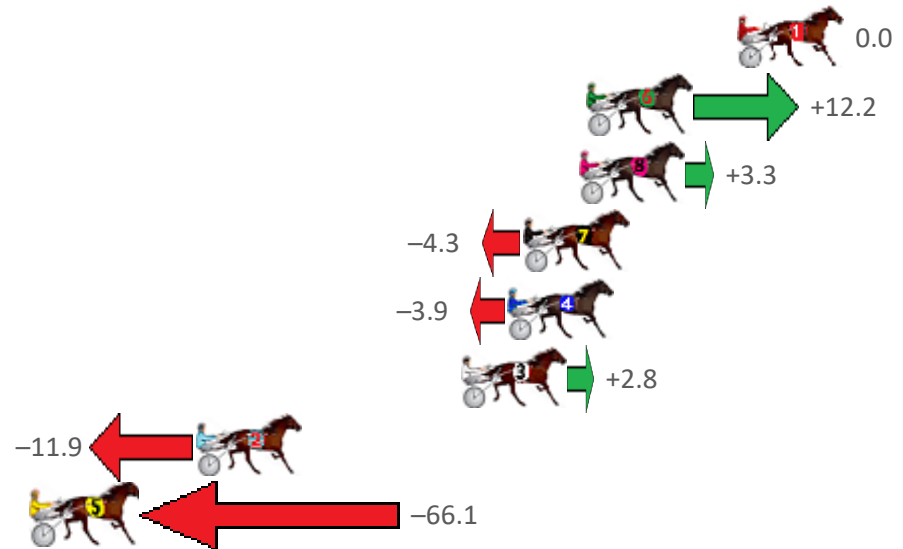

Redcliffe Race 4 Distance 1780m

Wednesday, 16 March 2022

Gross Time: 2:18.00 MileRate: 2:04.70 LeadTime: 12.40s First Qtr: 32.60s Second Qtr: 32.00s Third Qtr: 30.90s Fourth Qtr: 30.10s

No Horse	Plc	Margin	Time	800Time (W)	400 Time (W)
1 VIC HUNTER	1	0.0m	2:18.00	61.00s (0)	30.10s (0)
6 LA BELLE CHEVAL	2	6.0m	2:18.47	60.07s (1)	30.01s (2)
8 NAUGHTYINHEAVEN	3	6.3m	2:18.50	60.75s (0)	29.81s (0)
7 WILD ABOUT TOWN	4	8.5m	2:18.67	61.33s (0)	30.39s (0)
4 WILLSINTOWN	5	9.1m	2:18.72	61.30s (1)	30.06s (1)
3 CLEVER COWBOY	6	11.0m	2:18.87	60.79s (1)	30.70s (2)
2 WEASEL	7	21.5m	2:19.69	61.90s (1)	30.75s (2)
5 THREE MACHS	8	67.3m	2:23.31	66.01s (1)	34.73s (1)

Finish Position and metres gained from 800m

Sectionals
Powered
by

Home of Australian Harness Sectionals

PJ Harness Analyser

Daily Raw Data directly to your inbox

All Victorian Racing added as of 17 January 2022

www.pjdata.com.au admin@pjdata.com.au www.facebook.com/PJHarnessRacing

The Racing Queensland Board (trading as Racing Queensland) and provider are not responsible for the completeness or accuracy of any of the information contained herein, and makes no representations about its suitability for any purpose.