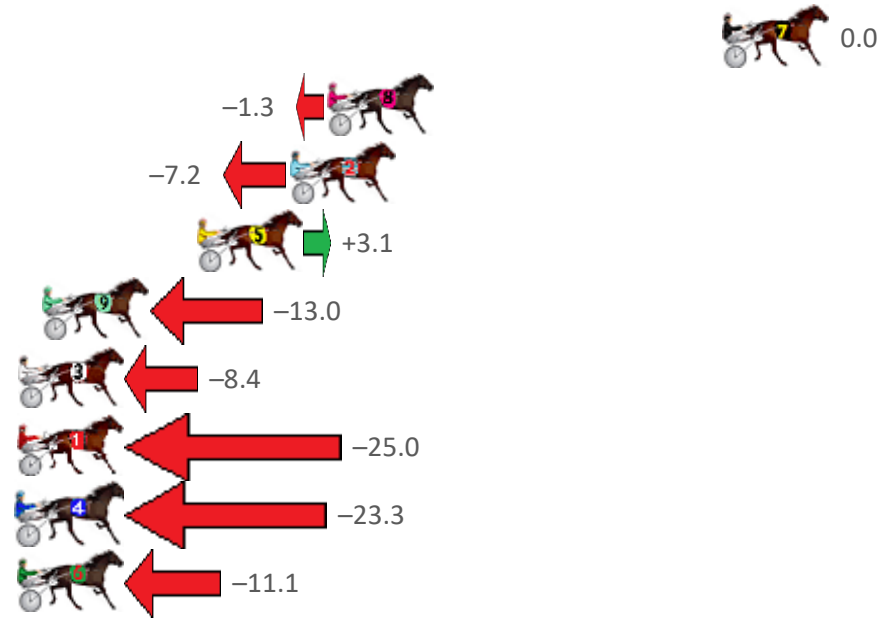

Redcliffe Race 8 Distance 1780m

Wednesday, 16 March 2022

Gross Time: 2:13.80 MileRate: 2:01.00 LeadTime: 12.40s First Qtr: 30.80s Second Qtr: 31.30s Third Qtr: 29.50s Fourth Qtr: 29.80s

No Horse	Plc	Margin	Time	800Time (W)	400 Time (W)
7 BETTYS GOLD CLASS	1	0.0m	2:13.80	59.30s (0)	29.80s (0)
8 FLOORLESS	2	15.7m	2:15.03	59.40s (1)	29.79s (2)
2 MIKIYOURSOFINE	3	17.2m	2:15.14	59.83s (0)	30.10s (0)
5 CANDYKANE	4	20.9m	2:15.43	59.07s (0)	29.26s (1)
9 THE WHISTLER	5	27.0m	2:15.91	60.26s (0)	30.48s (0)
3 EMMALEEN	6	28.6m	2:16.03	59.92s (1)	30.14s (0)
1 CACTUS ROSE	7	30.2m	2:16.16	61.14s (0)	31.42s (0)
4 GOTALUVASUNDAYSES	8	33.3m	2:16.40	61.02s (1)	31.35s (1)
6 HULLABALOU	9	47.1m	2:17.48	60.12s (0)	30.49s (0)

Finish Position and metres gained from 800m

Sectionals
Powered
by

Home of Australian Harness Sectionals

PJ Harness Analyser

Daily Raw Data directly to your inbox

All Victorian Racing added as of 17 January 2022

www.pjdata.com.au admin@pjdata.com.au www.facebook.com/PJHarnessRacing

The Racing Queensland Board (trading as Racing Queensland) and provider are not responsible for the completeness or accuracy of any of the information contained herein, and makes no representations about its suitability for any purpose.