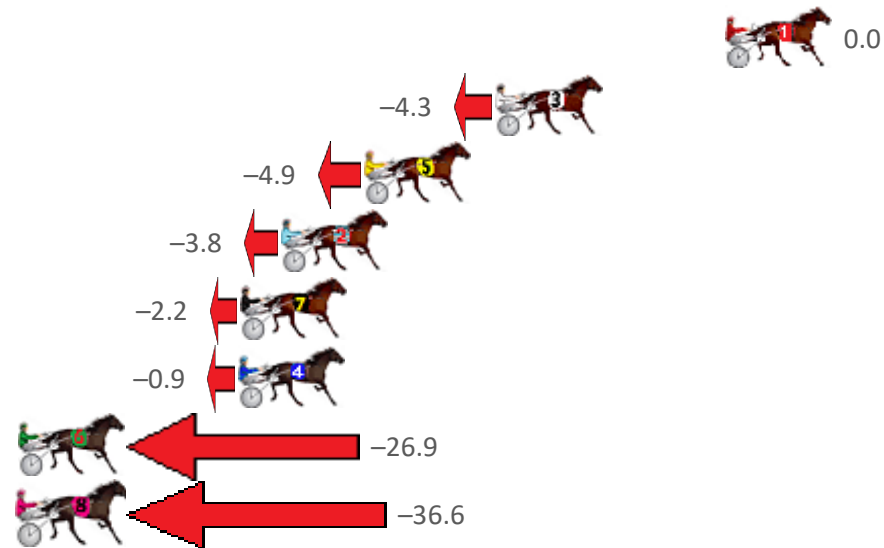

Albion Park Race 11 Distance 2138m

Saturday, 19 February 2022

Gross Time: 2:45.70 MileRate: 2:04.70 LeadTime: 43.20s First Qtr: 32.50s Second Qtr: 31.90s Third Qtr: 29.40s Fourth Qtr: 28.70s

NoHorse	Plc	Margin	Time	800Time (W)	400 Time (W)
1 VAN SANK	1	0.0m	2:45.70	58.10s (0)	28.70s (0)
3 MELPARK MAGIC	2	9.1m	2:46.39	58.41s (0)	29.01s (0)
5 STRESS FACTOR	3	14.3m	2:46.78	58.45s (0)	29.01s (0)
2 KINGDOM COME	4	17.6m	2:47.03	58.37s (0)	28.90s (0)
7 GARLAND GREENE	5	19.2m	2:47.15	58.26s (1)	29.16s (1)
4 JUSTABITNOISY	6	19.3m	2:47.15	58.16s (0)	28.61s (0)
6 MORE SHADES OF GOL	7	52.5m	2:49.66	60.04s (1)	30.82s (1)
8 DOUG	8	58.0m	2:50.07	60.74s (1)	31.64s (2)

Finish Position and metres gained from 800m

Sectionals
Powered
by

Home of Australian Harness Sectionals
PJ Harness Analyser Daily Raw Data directly to your inbox

All Victorian Racing added as of 17 January 2022

www.pjdata.com.au admin@pjdata.com.au www.facebook.com/PJHarnessRacing

The Racing Queensland Board (trading as Racing Queensland) and provider are not responsible for the completeness or accuracy of any of the information contained herein, and makes no representations about its suitability for any purpose.