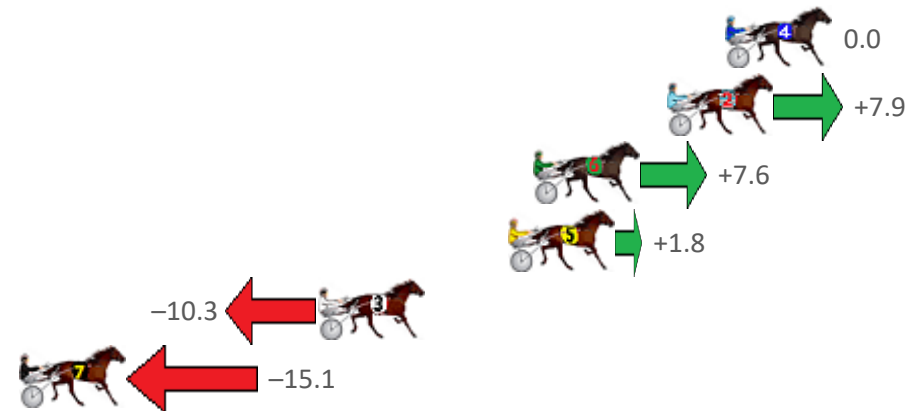

Albion Park Race 9 Distance 2138m

Saturday, 19 February 2022

Gross Time: 2:35.60 MileRate: 1:57.10 LeadTime: 39.40s First Qtr: 30.90s Second Qtr: 29.80s Third Qtr: 27.50s Fourth Qtr: 28.00s

NoHorse	Plc	Margin	Time	800Time (W)	400 Time (W)
4 IDEAL WORLD	1	0.0m	2:35.60	55.50s (0)	28.00s (0)
2 WILL THE WIZARD	2	2.3m	2:35.77	54.96s (0)	27.39s (1)
6 MISTERFREEZE	3	7.6m	2:36.16	54.98s (1)	27.21s (2)
5 ROCKNROLL ICON	4	8.6m	2:36.23	55.38s (1)	27.57s (2)
3 SCOOB OPERATOR	5	16.1m	2:36.79	56.21s (1)	28.72s (0)
7 L L COOL J	6	34.9m	2:38.17	56.54s (1)	29.01s (1)

Finish Position and metres gained from 800m

Sectionals
Powered
by

Home of Australian Harness Sectionals
PJ Harness Analyser Daily Raw Data directly to your inbox

NEW All Victorian Racing added as of 17 January 2022

www.pjdata.com.au admin@pjdata.com.au www.facebook.com/PJHarnessRacing

The Racing Queensland Board (trading as Racing Queensland) and provider are not responsible for the completeness or accuracy of any of the information contained herein, and makes no representations about its suitability for any purpose.