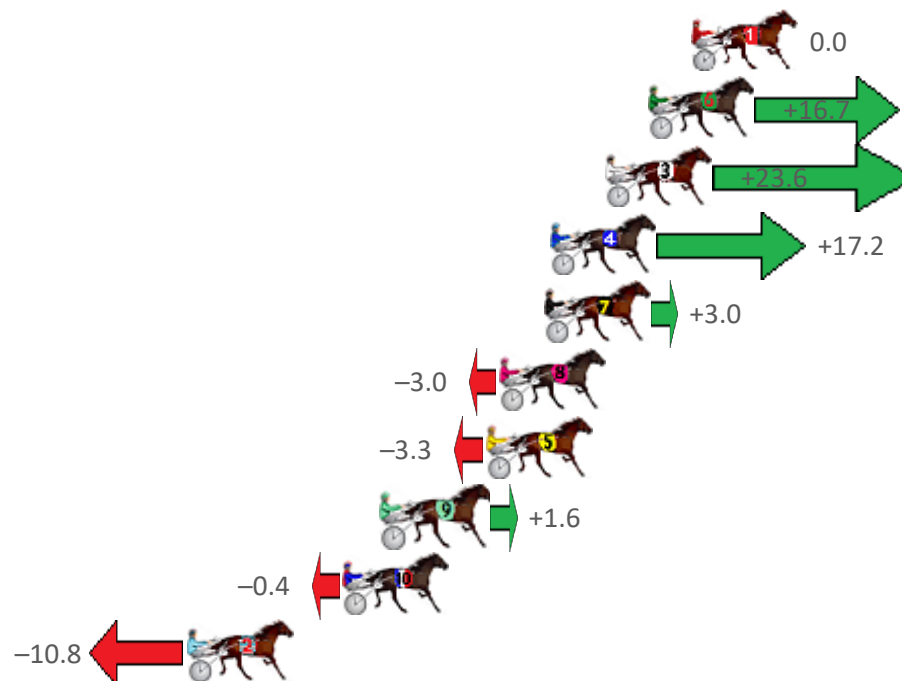

Albion Park Race 1 Distance 1660m

Saturday, 19 February 2022

Gross Time: 1:57.50 MileRate: 1:53.90 LeadTime: 3.30s First Qtr: 26.30s Second Qtr: 29.60s Third Qtr: 27.80s Fourth Qtr: 30.50s

NoHorse	Plc	Margin	Time	800Time (W)	400 Time (W)
1 BARKWAY ARNOLD	1	0.0m	1:57.50	58.30s (0)	30.50s (0)
6 THE GENERAL	2	1.7m	1:57.64	57.09s (1)	29.40s (2)
3 RING THE TILL	3	3.4m	1:57.77	56.59s (1)	29.01s (2)
4 THE IRISH EAGLE	4	5.6m	1:57.95	57.05s (1)	29.24s (1)
7 OVERTHEMOON	5	5.8m	1:57.96	58.08s (0)	29.89s (0)
8 RECIPE FOR DREAMING	6	7.6m	1:58.11	58.52s (0)	30.36s (0)
5 TEDDY FEELS GOOD	7	8.1m	1:58.15	58.54s (1)	30.26s (1)
9 ZHUKOV LEIS	8	12.2m	1:58.47	58.18s (1)	30.52s (2)
10 THERESACHANCE	9	13.8m	1:58.60	58.33s (0)	30.17s (0)
2 GLENLEDI BOY	10	20.0m	1:59.10	59.08s (1)	30.70s (1)

Finish Position and metres gained from 800m

Sectionals
Powered
by

Home of Australian Harness Sectionals

PJ Harness Analyser

Daily Raw Data directly to your inbox

All Victorian Racing added as of 17 January 2022

www.pjdata.com.au

admin@pjdata.com.au

www.facebook.com/PJHarnessRacing

The Racing Queensland Board (trading as Racing Queensland) and provider are not responsible for the completeness or accuracy of any of the information contained herein, and makes no representations about its suitability for any purpose.