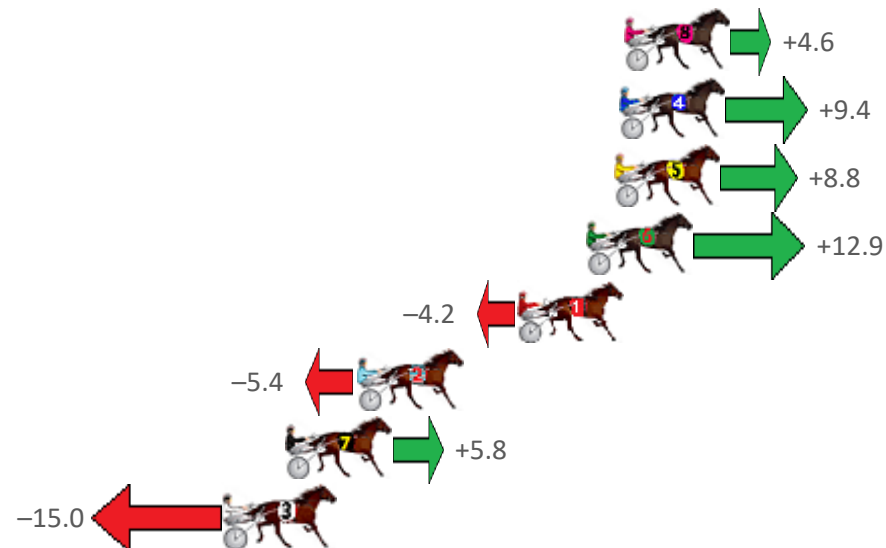

Albion Park Race 5 Distance 2138m

Saturday, 19 February 2022

Gross Time: 2:35.70 MileRate: 1:57.20 LeadTime: 38.50s First Qtr: 30.10s Second Qtr: 31.00s Third Qtr: 28.10s Fourth Qtr: 28.00s

NoHorse	Plc	Margin	Time	800Time (W)	400 Time (W)
8 JONAH JONES	1	0.0m	2:35.70	55.78s (0)	27.64s (0)
4 ROCK WITH SAM	2	0.2m	2:35.71	55.44s (1)	27.43s (2)
5 FOND MEMORIES	3	0.4m	2:35.73	55.49s (0)	27.35s (0)
6 MAJOR FERNCO	4	1.5m	2:35.81	55.20s (1)	27.83s (2)
1 SECRETAGENT TYCOON	5	4.2m	2:36.01	56.39s (0)	28.29s (0)
2 OUR MAJOR DAY	6	10.6m	2:36.48	56.48s (1)	28.04s (1)
7 SAM IS PERFECTION	7	13.4m	2:36.69	55.70s (1)	28.35s (3)
3 SQUIRE	8	15.8m	2:36.86	57.15s (1)	28.74s (1)

Finish Position and metres gained from 800m

Sectionals
Powered
by

Home of Australian Harness Sectionals

PJ Harness Analyser

Daily Raw Data directly to your inbox

All Victorian Racing added as of 17 January 2022

www.pjdata.com.au admin@pjdata.com.au www.facebook.com/PJHarnessRacing

The Racing Queensland Board (trading as Racing Queensland) and provider are not responsible for the completeness or accuracy of any of the information contained herein, and makes no representations about its suitability for any purpose.