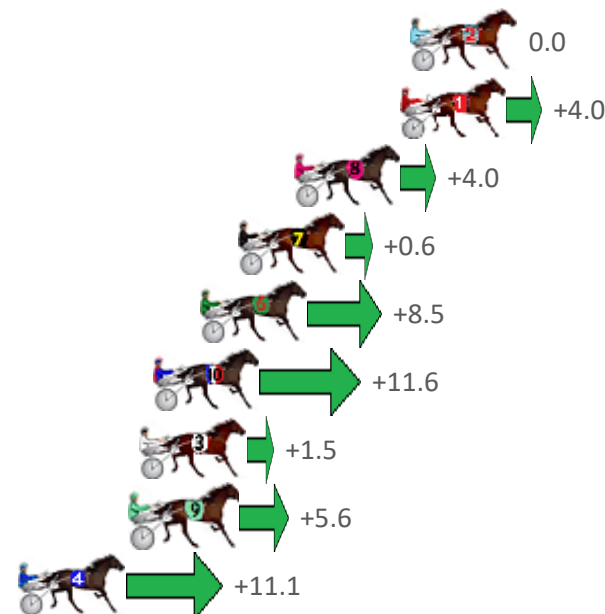

Albion Park Race 2 Distance 1660m

Saturday, 19 February 2022

Gross Time: 1:56.20 MileRate: 1:52.60 LeadTime: 3.50s First Qtr: 27.00s Second Qtr: 29.40s Third Qtr: 27.60s Fourth Qtr: 28.70s

NoHorse	Plc	Margin	Time	800Time (W)	400 Time (W)
2 KINGOFTHESTARS	1	0.0m	1:56.20	56.30s (0)	28.70s (0)
1 OUR BONDI BEACH	2	0.4m	1:56.23	56.02s (0)	28.34s (0)
8 BOHANNAN	3	4.6m	1:56.55	56.02s (0)	28.26s (0)
7 BEAU CISHLOM	4	6.8m	1:56.71	56.26s (1)	28.97s (1)
6 GOODBOY COWBOY	5	8.3m	1:56.83	55.71s (0)	28.08s (1)
10 THE ANNOUNCER	6	10.2m	1:56.97	55.49s (1)	28.66s (2)
3 FOUR STARZZZ FORSA	7	10.7m	1:57.01	56.20s (1)	28.79s (1)
9 HERBS HERO	8	11.0m	1:57.03	55.91s (1)	29.16s (2)
4 MARETTI	9	15.5m	1:57.37	55.52s (1)	28.41s (2)

Finish Position and metres gained from 800m

Sectionals
Powered
by

Home of Australian Harness Sectionals
PJ Harness Analyser Daily Raw Data directly to your inbox

All Victorian Racing added as of 17 January 2022

www.pjdata.com.au admin@pjdata.com.au www.facebook.com/PJHarnessRacing

The Racing Queensland Board (trading as Racing Queensland) and provider are not responsible for the completeness or accuracy of any of the information contained herein, and makes no representations about its suitability for any purpose.