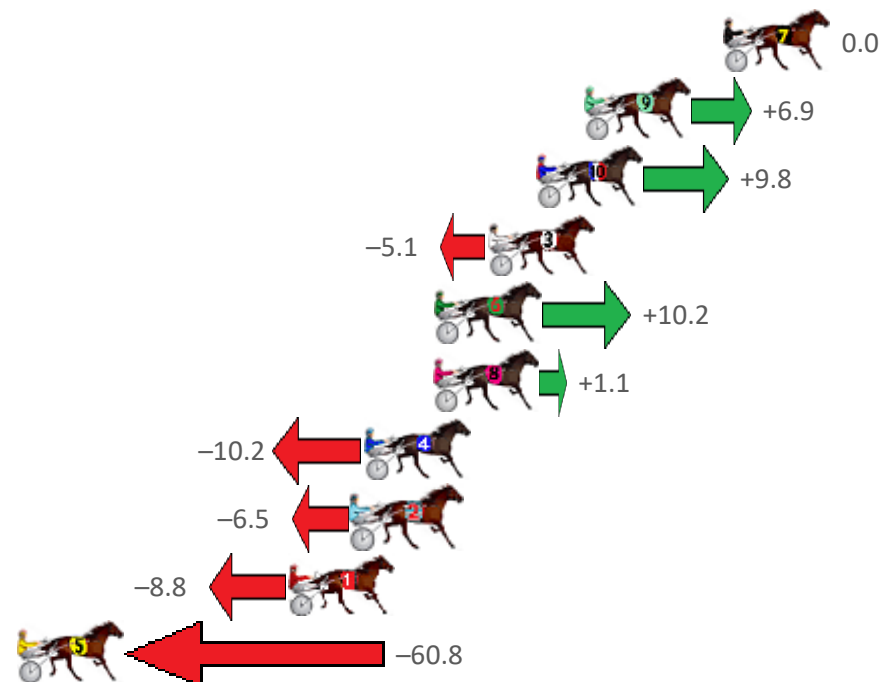

Albion Park Race 6 Distance 1660m

Saturday, 19 February 2022

Gross Time: 1:59.10 MileRate: 1:55.50 LeadTime: 3.30s First Qtr: 27.60s Second Qtr: 30.60s Third Qtr: 28.00s Fourth Qtr: 29.60s

NoHorse	Plc	Margin	Time	800Time (W)	400 Time (W)
7 ROSIE ROCKS	1	0.0m	1:59.10	57.60s (0)	29.56s (0)
9 BETTOR ROMANCE	2	5.5m	1:59.53	57.11s (1)	30.00s (1)
10 ASHLEE NITRO	3	7.4m	1:59.67	56.90s (1)	29.34s (2)
3 SHEZ GOT BLING	4	9.3m	1:59.82	57.97s (0)	29.62s (0)
6 PRINCESS CHILLA	5	11.4m	1:59.98	56.87s (1)	29.22s (2)
8 JEWEL OF PEAK	6	11.5m	1:59.99	57.52s (0)	28.97s (0)
4 SHEREACTS	7	14.2m	2:00.20	58.33s (1)	30.16s (1)
2 SHEZALUCKYLADY	8	14.7m	2:00.24	58.07s (1)	29.80s (1)
1 BETTOR MEMORIES	9	17.2m	2:00.43	58.23s (0)	29.73s (0)
5 MOTU AMETHYST	10	76.6m	2:05.04	61.95s (2)	31.93s (0)

Finish Position and metres gained from 800m

Sectionals
Powered
by

Home of Australian Harness Sectionals

PJ Harness Analyser

Daily Raw Data directly to your inbox

All Victorian Racing added as of 17 January 2022

www.pjdata.com.au

admin@pjdata.com.au

www.facebook.com/PJHarnessRacing

The Racing Queensland Board (trading as Racing Queensland) and provider are not responsible for the completeness or accuracy of any of the information contained herein, and makes no representations about its suitability for any purpose.