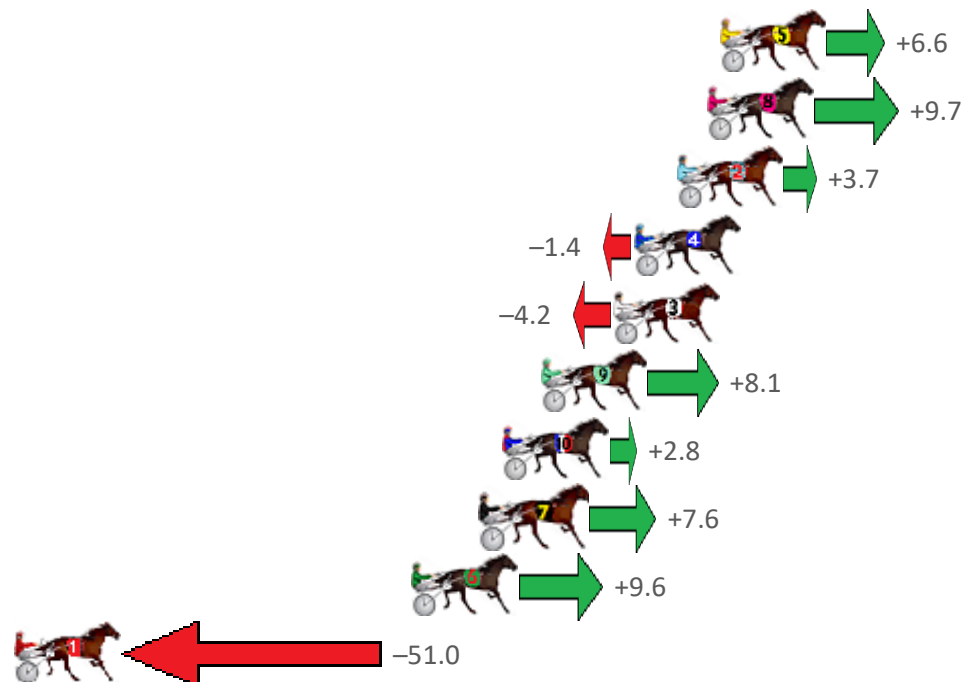

Albion Park Race 4 Distance 1660m

Saturday, 19 February 2022

Gross Time: 1:58.70 MileRate: 1:55.10 LeadTime: 3.30s First Qtr: 28.20s Second Qtr: 31.20s Third Qtr: 26.80s Fourth Qtr: 29.20s

NoHorse	Plc	Margin	Time	800Time (W)	400 Time (W)
5 SO BOBS YOUR UNCLE	1	0.0m	1:58.70	55.54s (1)	28.71s (1)
8 OBI ONE	2	0.5m	1:58.74	55.32s (0)	28.42s (0)
2 AIR TIME	3	1.7m	1:58.83	55.74s (0)	28.83s (0)
4 JUDDY DOUGLAS	4	3.4m	1:58.96	56.10s (1)	29.30s (1)
3 YEP GOT CHOOKS	5	4.2m	1:59.02	56.29s (0)	29.50s (0)
9 BETTATHANIDEAL	6	7.1m	1:59.24	55.44s (0)	28.55s (0)
10 PINUP BOY	7	8.6m	1:59.36	55.81s (1)	28.87s (1)
7 ROCKSLIDE	8	9.4m	1:59.42	55.47s (1)	28.59s (1)
6 ONE LAST ROLL	9	12.2m	1:59.63	55.33s (1)	28.52s (0)
1 OMINOUS WARNING	10	201.0m	2:14.09	59.55s (0)	30.72s (0)

Finish Position and metres gained from 800m

Sectionals
Powered
by

Home of Australian Harness Sectionals

PJ Harness Analyser

Daily Raw Data directly to your inbox

All Victorian Racing added as of 17 January 2022

www.pjdata.com.au admin@pjdata.com.au www.facebook.com/PJHarnessRacing

The Racing Queensland Board (trading as Racing Queensland) and provider are not responsible for the completeness or accuracy of any of the information contained herein, and makes no representations about its suitability for any purpose.