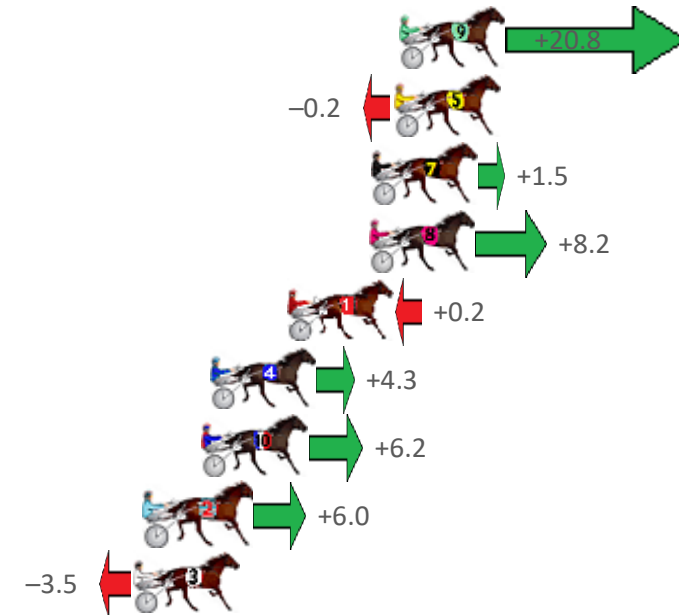

Albion Park Race 8 Distance 1660m

Saturday, 19 February 2022

Gross Time: 1:59.90 MileRate: 1:56.30 LeadTime: 3.40s First Qtr: 27.40s Second Qtr: 30.40s Third Qtr: 29.20s Fourth Qtr: 29.50s

NoHorse	Plc	Margin	Time	800Time (W)	400 Time (W)
9 MOLLIESMARYELLE	1	0.0m	1:59.90	57.18s (1)	29.43s (2)
5 GOALKICKER	2	0.2m	1:59.92	58.71s (0)	29.51s (0)
7 HAMMERTIME HARLEY	3	1.1m	1:59.99	58.59s (1)	29.58s (1)
8 GET READY TO ROCK	4	1.2m	1:59.99	58.10s (0)	28.85s (0)
1 KAY NORA SHANNON	5	4.4m	2:00.24	58.69s (0)	29.46s (0)
4 HEAVENLY WISDOM	6	7.5m	2:00.48	58.39s (1)	29.23s (1)
10 ZOEMAGIC	7	7.8m	2:00.50	58.25s (0)	28.91s (1)
2 CROSSED LEGS	8	10.0m	2:00.67	58.26s (1)	29.60s (2)
3 BELLA BRONSKI	9	10.5m	2:00.71	58.96s (1)	29.84s (1)

Finish Position and metres gained from 800m

Sectionals
Powered
by

Home of Australian Harness Sectionals
PJ Harness Analyser Daily Raw Data directly to your inbox

NEW All Victorian Racing added as of 17 January 2022
www.pjdata.com.au admin@pjdata.com.au www.facebook.com/PJHarnessRacing

The Racing Queensland Board (trading as Racing Queensland) and provider are not responsible for the completeness or accuracy of any of the information contained herein, and makes no representations about its suitability for any purpose.