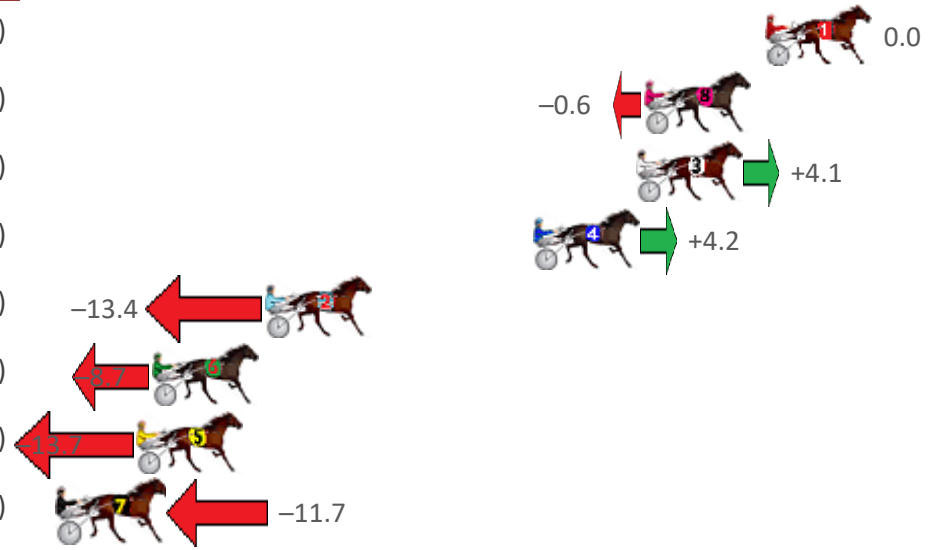

Albion Park Race 7 Distance 2138m

Saturday, 19 February 2022

Gross Time: 2:36.00 MileRate: 1:57.50 LeadTime: 39.30s First Qtr: 30.50s Second Qtr: 30.40s Third Qtr: 27.90s Fourth Qtr: 27.90s

No	Horse	Plc	Margin	Time	800Time (W)	400 Time (W)
1	CHASING THE WIND	1	0.0m	2:36.00	55.80s (0)	27.90s (0)
8	IM COMPLIANT	2	4.8m	2:36.35	55.84s (0)	27.91s (0)
3	OUR UNCLE JIM	3	5.1m	2:36.37	55.52s (0)	27.59s (0)
4	B MAC C	4	9.2m	2:36.67	55.51s (0)	27.55s (0)
2	ROLL ONE OVER	5	19.8m	2:37.45	56.73s (1)	28.84s (1)
6	SO KOOL MASTER	6	24.3m	2:37.78	56.40s (1)	28.49s (1)
5	CHEESANDKISSES	7	24.9m	2:37.83	56.75s (1)	28.84s (1)
7	LETTERKENNY BOY	8	31.9m	2:38.34	56.61s (1)	29.09s (2)

Finish Position and metres gained from 800m

Sectionals
Powered
by

Home of Australian Harness Sectionals
PJ Harness Analyser Daily Raw Data directly to your inbox

NEW All Victorian Racing added as of 17 January 2022
www.pjdata.com.au admin@pjdata.com.au www.facebook.com/PJHarnessRacing

The Racing Queensland Board (trading as Racing Queensland) and provider are not responsible for the completeness or accuracy of any of the information contained herein, and makes no representations about its suitability for any purpose.