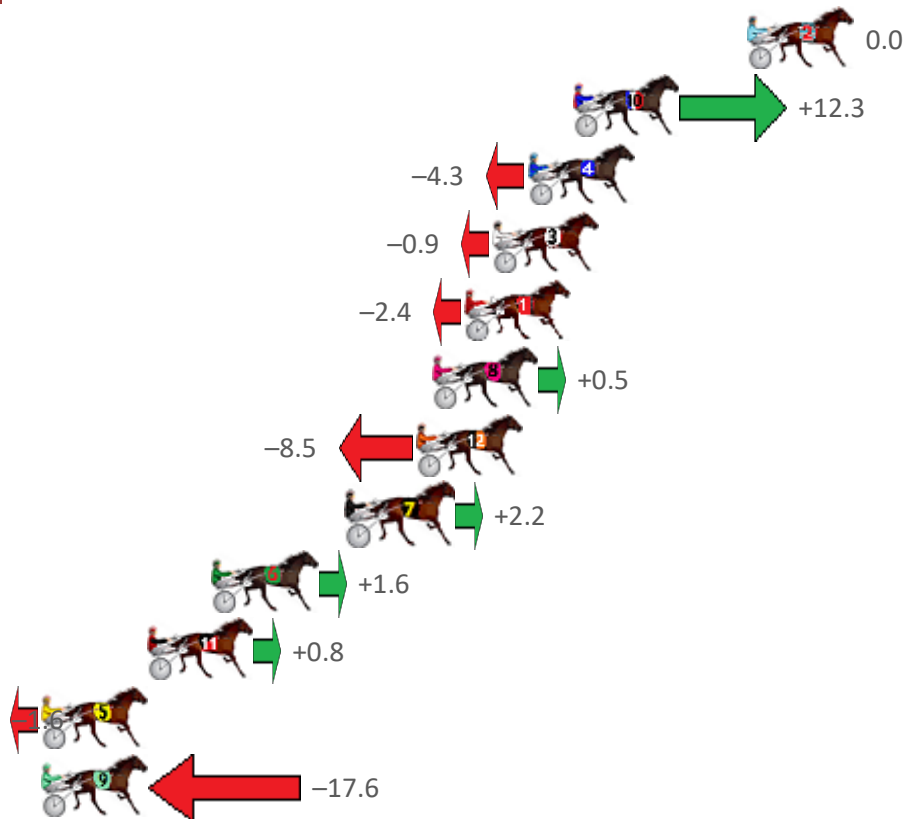

Albion Park Race 3 Distance 2138m

Saturday, 19 February 2022

Gross Time: 2:33.10 MileRate: 1:55.30 LeadTime: 36.00s First Qtr: 30.10s Second Qtr: 30.40s Third Qtr: 28.40s Fourth Qtr: 28.20s

NoHorse	Plc	Margin	Time	800Time (W)	400 Time (W)
2 IT AINT THE MONEY	1	0.0m	2:33.10	56.60s (0)	28.20s (0)
10 THE IDEAL DANCER	2	6.9m	2:33.61	55.73s (1)	27.51s (2)
4 PACIFIC DRUMS	3	8.7m	2:33.74	56.90s (0)	28.50s (0)
3 GOLIGHTLY	4	10.1m	2:33.85	56.66s (1)	28.24s (1)
1 THE ROCKNROLL KING	5	11.2m	2:33.93	56.77s (0)	28.37s (0)
8 ANOTHER STATEMENT	6	12.5m	2:34.03	56.56s (0)	28.11s (1)
12 SOHO SINATRA	7	13.1m	2:34.07	57.20s (1)	28.75s (1)
7 CAPTAINS PICK	8	15.8m	2:34.27	56.45s (0)	28.34s (0)
6 ARTFUL MAID	9	21.2m	2:34.67	56.49s (0)	28.38s (0)
11 KEAYANG MARVEN	10	23.8m	2:34.86	56.54s (1)	28.47s (1)
5 EXPLICIT CASTLE	11	30.8m	2:35.38	56.71s (1)	28.89s (2)
9 GASMONKEY	12	32.4m	2:35.50	57.84s (1)	29.60s (2)

Finish Position and metres gained from 800m

Sectionals
Powered
by

Home of Australian Harness Sectionals

PJ Harness Analyser

Daily Raw Data directly to your inbox

All Victorian Racing added as of 17 January 2022

www.pjdata.com.au

admin@pjdata.com.au

www.facebook.com/PJHarnessRacing

The Racing Queensland Board (trading as Racing Queensland) and provider are not responsible for the completeness or accuracy of any of the information contained herein, and makes no representations about its suitability for any purpose.