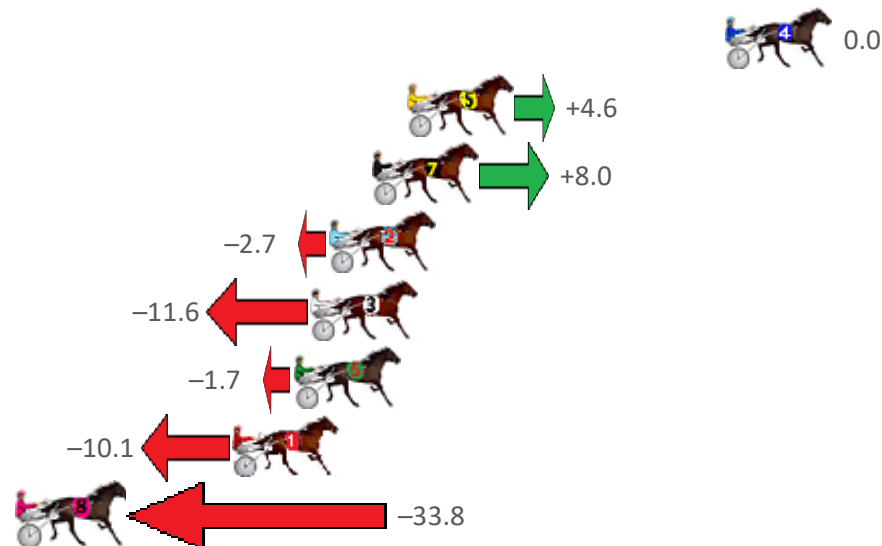

Albion Park Race 10 Distance 1660m

Saturday, 19 February 2022

Gross Time: 1:59.70 MileRate: 1:56.00 LeadTime: 3.40s First Qtr: 27.20s Second Qtr: 31.10s Third Qtr: 28.50s Fourth Qtr: 29.50s

NoHorse	Plc	Margin	Time	800Time (W)	400 Time (W)
4 BLUE IVY	1	0.0m	1:59.70	58.00s (0)	29.50s (0)
5 MISDEMEANOR	2	12.6m	2:00.67	57.67s (1)	29.31s (2)
7 WHICH HUNT	3	14.0m	2:00.78	57.42s (1)	29.02s (2)
2 SUNNY RICE	4	15.7m	2:00.91	58.19s (1)	29.76s (1)
3 SHES KOALA TEE	5	16.4m	2:00.97	58.84s (0)	30.31s (0)
6 BLISSFULL LILLY	6	17.1m	2:01.02	58.12s (0)	29.64s (0)
1 AMERICAN FLYER	7	19.5m	2:01.21	58.73s (0)	30.20s (0)
8 HELLO ITS ME	8	42.2m	2:02.96	60.44s (1)	32.08s (1)

Finish Position and metres gained from 800m

Sectionals
Powered
by

Home of Australian Harness Sectionals

PJ Harness Analyser

Daily Raw Data directly to your inbox

All Victorian Racing added as of 17 January 2022

www.pjdata.com.au

admin@pjdata.com.au

www.facebook.com/PJHarnessRacing

The Racing Queensland Board (trading as Racing Queensland) and provider are not responsible for the completeness or accuracy of any of the information contained herein, and makes no representations about its suitability for any purpose.