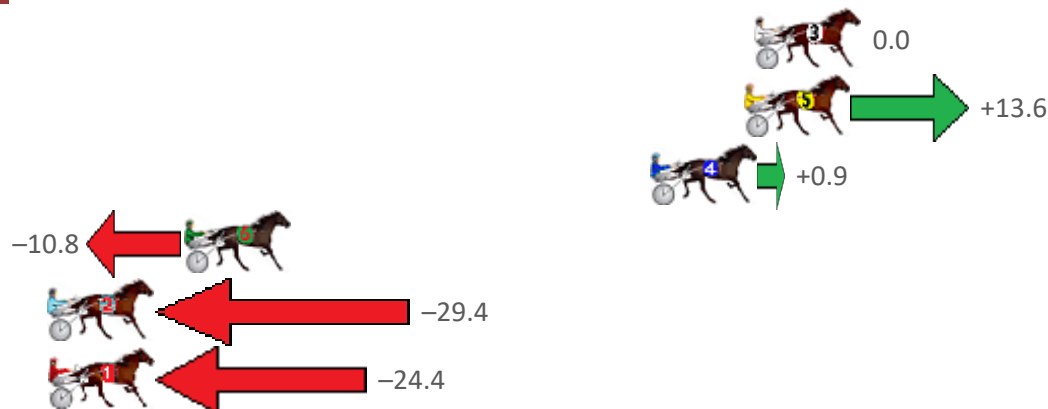

Albion Park Race 1 Distance 1660m

Friday, 28 January 2022

Gross Time: 2:01.30 MileRate: 1:57.60 LeadTime: 3.60s First Qtr: 28.40s Second Qtr: 29.90s Third Qtr: 28.20s Fourth Qtr: 31.20s

NoHorse	Plc	Margin	Time	800Time (W)	400 Time (W)
3 DIEGO DELGADO	1	0.0m	2:01.30	59.40s (1)	31.20s (0)
5 WHATA SPORT	2	0.4m	2:01.33	58.40s (1)	30.32s (1)
4 SII SEMPRE TILLY	3	4.1m	2:01.63	59.33s (1)	31.11s (0)
6 SNACK TIME ROCKS	4	22.6m	2:03.14	60.20s (0)	31.22s (1)
2 PRIDE AND LOUD	5	30.2m	2:03.76	61.57s (0)	32.63s (0)
1 ALWAYS BE A TORQUE	6	31.0m	2:03.83	61.20s (0)	32.13s (0)

Finish Position and metres gained from 800m

Sectionals
Powered
by

Home of Australian Harness Sectionals

PJ Harness Analyser

Daily Raw Data directly to your inbox

All Victorian Racing added as of 17 January 2022

www.pjdata.com.au

admin@pjdata.com.au

www.facebook.com/PJHarnessRacing