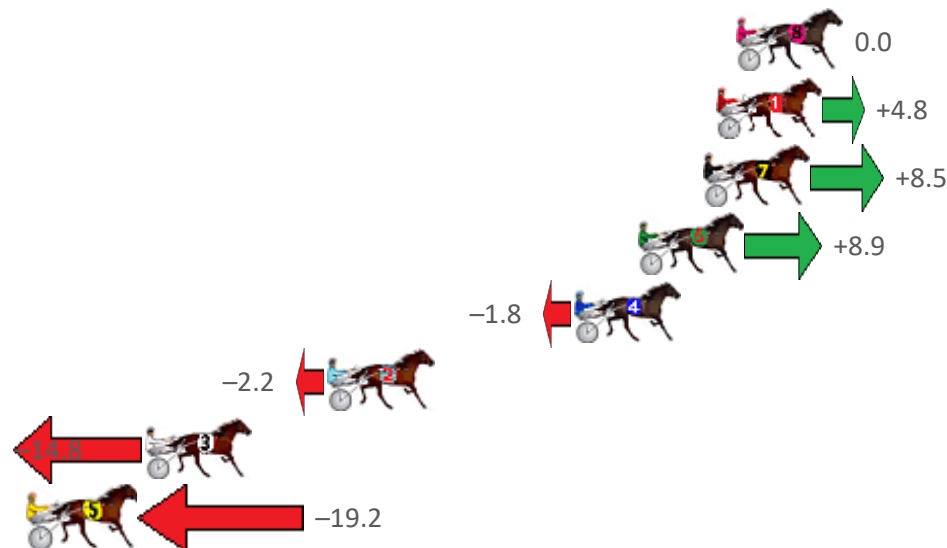

Albion Park Race 2 Distance 2138m

Friday, 28 January 2022

Gross Time: 2:43.70 MileRate: 2:02.10 LeadTime: 42.00s First Qtr: 29.80s Second Qtr: 31.40s Third Qtr: 30.40s Fourth Qtr: 30.10s

NoHorse	Plc	Margin	Time	800Time (W)	400 Time (W)
8 TAM OSHANTER	1	0.0m	2:43.70	60.50s (0)	30.10s (0)
1 FATHER CHRISTMAS	2	0.8m	2:43.76	60.14s (1)	30.04s (1)
7 RIGONDEAUX	3	1.3m	2:43.80	59.86s (1)	29.75s (1)
6 IM THE COMMANDO	4	3.9m	2:44.01	59.83s (0)	29.30s (0)
4 DOWN UNDER RORS	5	6.4m	2:44.20	60.64s (0)	30.23s (0)
2 AURORA	6	16.2m	2:44.98	60.67s (1)	30.50s (1)
3 THE REAPER	7	23.4m	2:45.54	61.61s (0)	31.09s (0)
5 HELLO JOLENE JOLENE	8	64.2m	2:48.76	61.94s (0)	31.16s (0)

Finish Position and metres gained from 800m

Sectionals
Powered
by

Home of Australian Harness Sectionals

PJ Harness Analyser

Daily Raw Data directly to your inbox

All Victorian Racing added as of 17 January 2022

www.pjdata.com.au

admin@pjdata.com.au

www.facebook.com/PJHarnessRacing

The Racing Queensland Board (trading as Racing Queensland) and provider are not responsible for the completeness or accuracy of any of the information contained herein, and makes no representations about its suitability for any purpose.