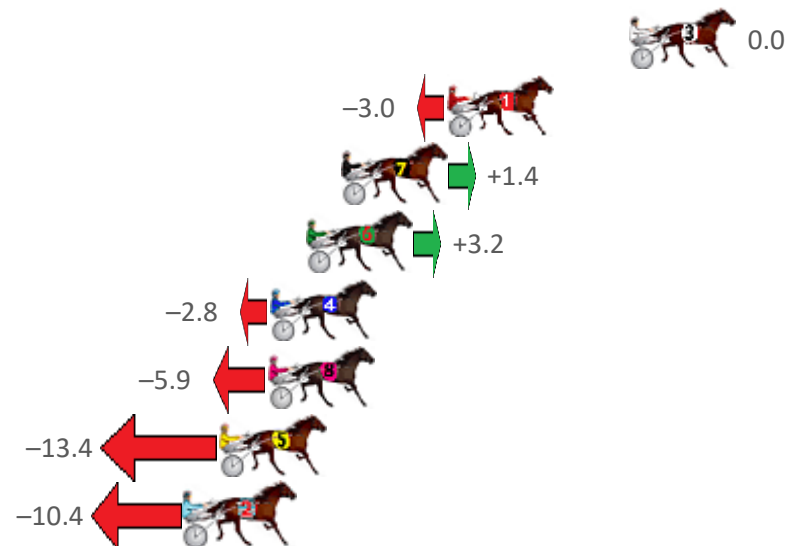

Albion Park Race 7 Distance 2138m

Friday, 28 January 2022

Gross Time: 2:37.70 MileRate: 1:58.70 LeadTime: 40.00s First Qtr: 30.50s Second Qtr: 30.80s Third Qtr: 28.50s Fourth Qtr: 27.90s

NoHorse	Plc	Margin	Time	800Time (W)	400 Time (W)
3 STRONG RESPONSE	1	0.0m	2:37.70	56.40s (0)	27.90s (0)
1 CATCH PHRASE	2	7.2m	2:38.23	56.61s (0)	28.04s (0)
7 ALLSTAR SEA	3	11.4m	2:38.54	56.30s (0)	27.71s (0)
6 RINGOS A STAR	4	12.8m	2:38.64	56.18s (1)	27.73s (1)
4 WHATA ROLLER	5	14.2m	2:38.74	56.60s (1)	28.16s (2)
8 CHAINLINC	6	14.3m	2:38.75	56.81s (0)	28.24s (0)
5 CHARM OFFENSIVE	7	16.2m	2:38.89	57.34s (1)	28.66s (1)
2 MISTREPO	8	17.6m	2:38.99	57.13s (1)	28.43s (1)

Finish Position and metres gained from 800m

Sectionals
Powered
by

Home of Australian Harness Sectionals
PJ Harness Analyser Daily Raw Data directly to your inbox

All Victorian Racing added as of 17 January 2022

www.pjdata.com.au admin@pjdata.com.au www.facebook.com/PJHarnessRacing

The Racing Queensland Board (trading as Racing Queensland) and provider are not responsible for the completeness or accuracy of any of the information contained herein, and makes no representations about its suitability for any purpose.