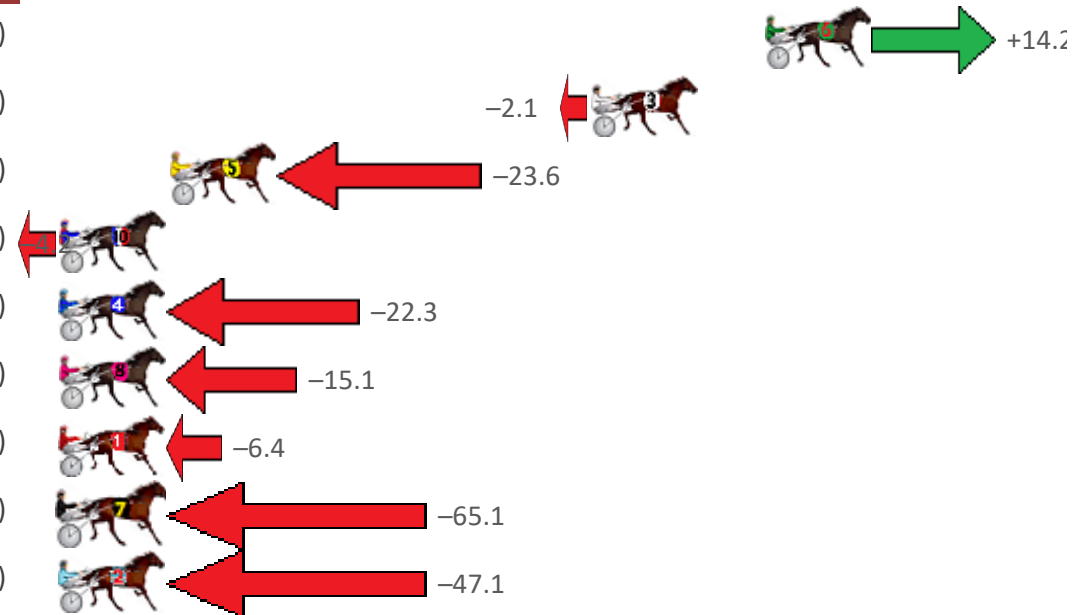

Albion Park Race 3 Distance 2138m

Friday, 28 January 2022

Gross Time: 2:47.40 MileRate: 2:03.70 LeadTime: 43.60s First Qtr: 30.40s Second Qtr: 31.90s Third Qtr: 30.40s Fourth Qtr: 31.10s

NoHorse	Plc	Margin	Time	800Time (W)	400 Time (W)
6 KAPAI	1	0.0m	2:47.40	60.41s (0)	31.10s (1)
3 HATTIE	2	6.9m	2:47.96	61.66s (0)	31.25s (1)
5 MISTER CHISHOLM	3	23.6m	2:49.32	63.30s (0)	32.80s (0)
10 IMA CALVERT ROSE	4	28.0m	2:49.68	61.82s (0)	31.76s (1)
4 NORAHS FLING	5	31.7m	2:49.98	63.20s (0)	32.68s (0)
8 AVEROSS DON	6	34.1m	2:50.17	62.65s (0)	32.39s (0)
1 SHEZA CHANCE	7	57.4m	2:52.07	61.99s (0)	31.67s (1)
7 DON ABRASCO	8	100.1m	2:55.54	66.48s (0)	35.19s (0)
2 MARLEY NOVA	9	122.1m	2:57.33	65.10s (1)	33.58s (0)

Finish Position and metres gained from 800m

Sectionals
Powered
by

Home of Australian Harness Sectionals
PJ Harness Analyser Daily Raw Data directly to your inbox

NEW All Victorian Racing added as of 17 January 2022
www.pjdata.com.au admin@pjdata.com.au www.facebook.com/PJHarnessRacing

The Racing Queensland Board (trading as Racing Queensland) and provider are not responsible for the completeness or accuracy of any of the information contained herein, and makes no representations about its suitability for any purpose.