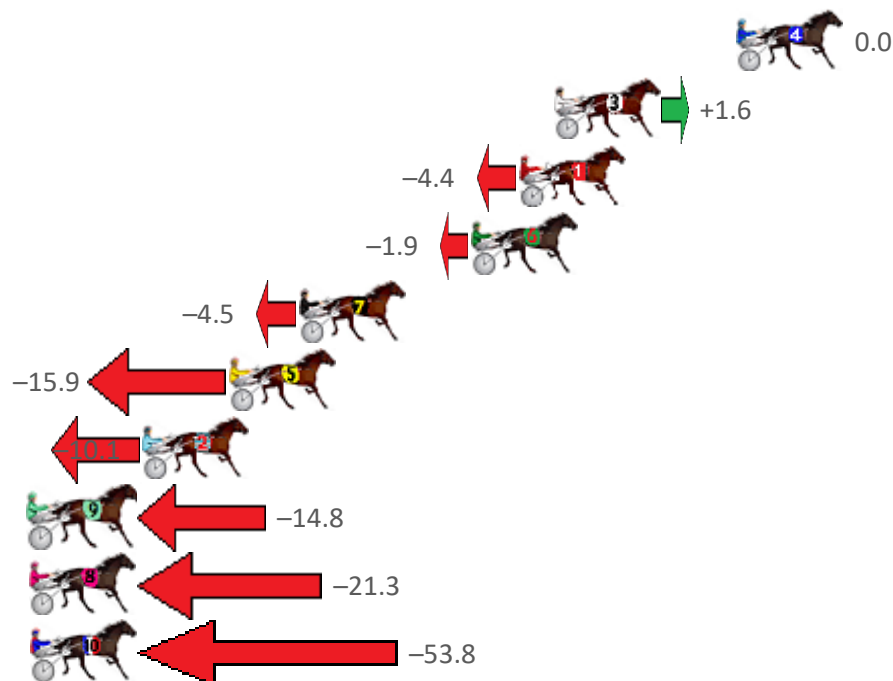

Albion Park Race 4 Distance 1660m

Friday, 28 January 2022

Gross Time: 2:00.00 MileRate: 1:56.40 LeadTime: 3.40s First Qtr: 27.60s Second Qtr: 31.20s Third Qtr: 28.70s Fourth Qtr: 29.10s

NoHorse	Plc	Margin	Time	800Time (W)	400 Time (W)
4 IM LOKI	1	0.0m	2:00.00	57.80s (0)	29.10s (0)
3 SONNY ORLANDO	2	7.2m	2:00.55	57.69s (0)	28.87s (0)
1 TICK OF THE CLOCK	3	8.6m	2:00.66	58.12s (0)	29.37s (0)
6 KEAYANG SPONGE BOB	4	10.5m	2:00.80	57.94s (1)	29.01s (2)
7 SIGNOR JUJON	5	17.3m	2:01.32	58.12s (1)	29.09s (2)
5 GO JO JOLT	6	20.1m	2:01.53	58.94s (1)	29.87s (1)
2 DUKE	7	23.5m	2:01.79	58.53s (0)	29.31s (0)
9 MAN OF ACTION	8	33.4m	2:02.55	58.86s (1)	29.56s (1)
8 WHATA OPTIMIST	9	39.1m	2:02.99	59.33s (0)	30.00s (0)
10 TRIOLI	10	118.8m	2:09.07	61.67s (0)	32.85s (0)

Finish Position and metres gained from 800m

Sectionals
Powered
by

Home of Australian Harness Sectionals
PJ Harness Analyser Daily Raw Data directly to your inbox

All Victorian Racing added as of 17 January 2022

www.pjdata.com.au admin@pjdata.com.au www.facebook.com/PJHarnessRacing

The Racing Queensland Board (trading as Racing Queensland) and provider are not responsible for the completeness or accuracy of any of the information contained herein, and makes no representations about its suitability for any purpose.