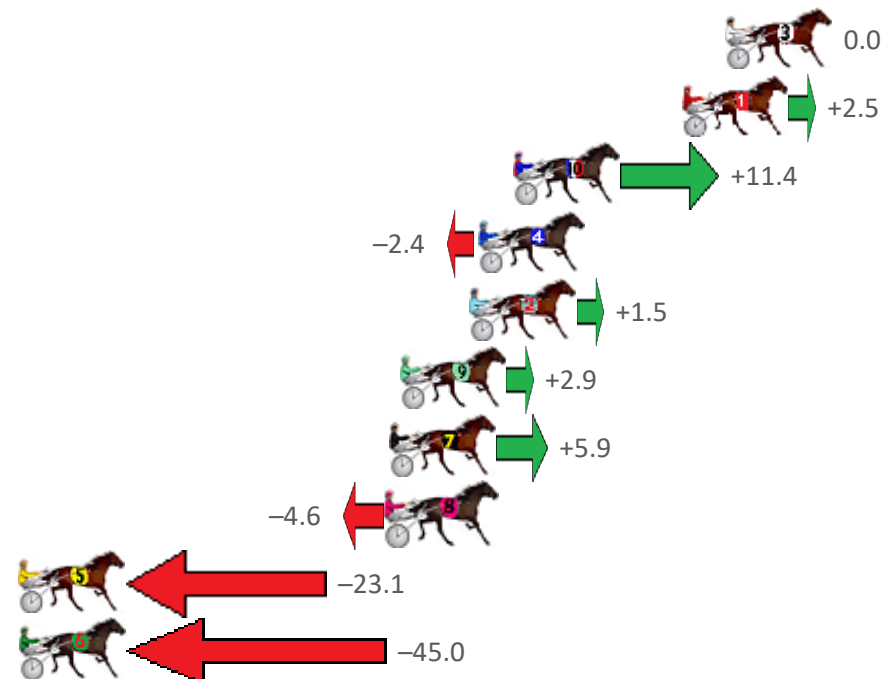

Albion Park Race 8 Distance 1660m

Friday, 28 January 2022

Gross Time: 2:00.70 MileRate: 1:57.00 LeadTime: 3.40s First Qtr: 28.20s Second Qtr: 30.20s Third Qtr: 29.10s Fourth Qtr: 29.80s

NoHorse	Plc	Margin	Time	800Time (W)	400 Time (W)
3 CHARLEVOIX	1	0.0m	2:00.70	58.90s (0)	29.80s (0)
1 CROSSED LEGS	2	1.7m	2:00.83	58.72s (0)	29.61s (0)
10 FEEL THE THUNDER	3	8.4m	2:01.36	58.07s (1)	29.25s (2)
4 FORTES IN FIDE	4	9.8m	2:01.47	59.08s (1)	29.93s (1)
2 GETALOADATHISGIRL	5	10.1m	2:01.49	58.79s (1)	29.64s (1)
9 ILLAWONG DREAMTIM	6	12.9m	2:01.71	58.69s (1)	30.01s (2)
7 CALVERT HOT SHOT	7	13.3m	2:01.74	58.47s (0)	29.76s (0)
8 DIGBY DEE	8	13.4m	2:01.75	59.24s (0)	30.11s (0)
5 SHOWEM SIMON	9	45.5m	2:04.25	60.59s (2)	32.92s (2)
6 CALL ME TRISH	10	48.2m	2:04.46	62.19s (1)	33.12s (1)

Finish Position and metres gained from 800m

Sectionals
Powered
by

Home of Australian Harness Sectionals

PJ Harness Analyser

Daily Raw Data directly to your inbox

All Victorian Racing added as of 17 January 2022

www.pjdata.com.au

admin@pjdata.com.au

www.facebook.com/PJHarnessRacing