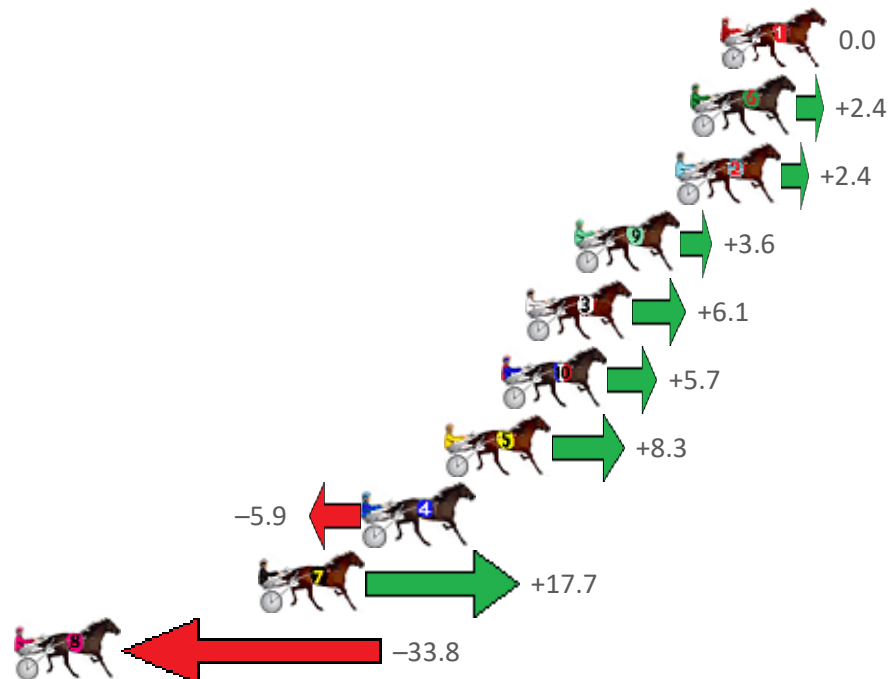

Albion Park Race 10 Distance 1660m

Friday, 28 January 2022

Gross Time: 1:57.90 MileRate: 1:54.30 LeadTime: 3.50s First Qtr: 27.00s Second Qtr: 30.20s Third Qtr: 28.00s Fourth Qtr: 29.20s

NoHorse	Plc	Margin	Time	800Time (W)	400 Time (W)
1 SQUARE DEALER	1	0.0m	1:57.90	57.20s (0)	29.20s (0)
6 GIRL FROM OZ	2	1.2m	1:57.99	57.03s (1)	29.13s (1)
2 WHICH HUNT	3	1.8m	1:58.04	57.03s (0)	29.01s (0)
9 HAMMERTIME HARLEY	4	5.8m	1:58.34	56.94s (0)	28.94s (0)
3 JIGAMAROO	5	7.7m	1:58.49	56.77s (1)	28.90s (1)
10 RUN BUSINESS RUN	6	8.7m	1:58.57	56.79s (0)	28.79s (0)
5 A WHOLE LOTTA ROSIE	7	10.9m	1:58.73	56.61s (1)	28.74s (1)
4 NEW YORKER	8	14.1m	1:58.98	57.62s (1)	29.72s (1)
7 TEARAWAY DIAMOND	9	18.3m	1:59.30	55.94s (0)	28.57s (0)
8 SHES KOALA TEE	10	88.8m	2:04.70	59.60s (0)	30.93s (0)

Finish Position and metres gained from 800m

Sectionals
Powered
by

Home of Australian Harness Sectionals

PJ Harness Analyser

Daily Raw Data directly to your inbox

All Victorian Racing added as of 17 January 2022

www.pjdata.com.au

admin@pjdata.com.au

www.facebook.com/PJHarnessRacing

The Racing Queensland Board (trading as Racing Queensland) and provider are not responsible for the completeness or accuracy of any of the information contained herein, and makes no representations about its suitability for any purpose.