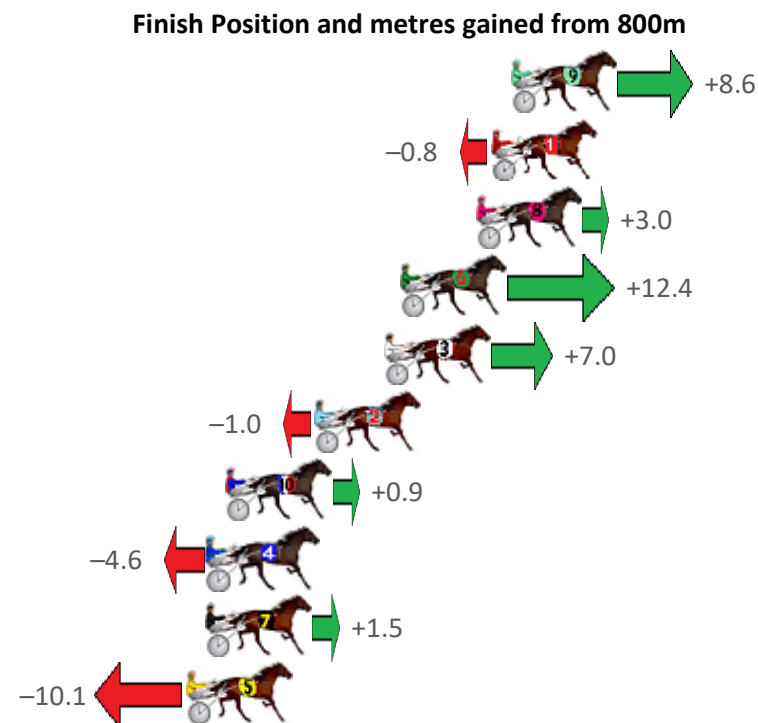

Albion Park Race 5 Distance 1660m

Friday, 28 January 2022

Gross Time: 2:02.20 MileRate: 1:58.50 LeadTime: 3.30s First Qtr: 28.40s Second Qtr: 30.90s Third Qtr: 28.90s Fourth Qtr: 30.70s

| NoHorse | Plc | Margin | Time | 800Time (W) | 400 Time (W) |
|--------------------|-----|--------|---------|-------------|--------------|
| 9 WHATELEY | 1 | 0.0m | 2:02.20 | 58.96s (0) | 30.03s (0) |
| 1 GETALOADATHISBRO | 2 | 0.8m | 2:02.26 | 59.66s (0) | 30.76s (0) |
| 8 RANCHO MAN | 3 | 1.4m | 2:02.31 | 59.38s (0) | 30.46s (0) |
| 6 MAJOR GRANDEUR | 4 | 4.4m | 2:02.55 | 58.68s (2) | 30.01s (2) |
| 3 BELLA GODIVA | 5 | 5.0m | 2:02.60 | 59.08s (1) | 30.10s (1) |
| 2 LOOKS JUST RIGHT | 6 | 7.8m | 2:02.83 | 59.67s (2) | 31.01s (2) |
| 10 BEYONSKI | 7 | 11.3m | 2:03.11 | 59.53s (2) | 30.89s (2) |
| 4 WHERE'S TASCOTT | 8 | 12.0m | 2:03.16 | 59.94s (1) | 30.94s (1) |
| 7 SUNDOWNER SHANNO | 9 | 12.1m | 2:03.17 | 59.49s (0) | 30.52s (0) |
| 5 GRETELS GIRL | 10 | 12.9m | 2:03.24 | 60.35s (1) | 31.38s (1) |