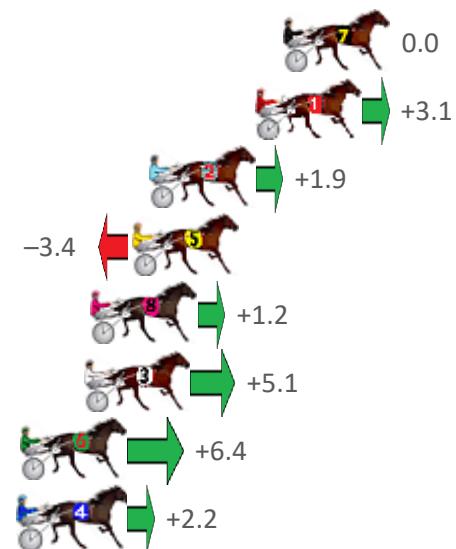

Albion Park Race 9 Distance 1660m

Friday, 28 January 2022

Gross Time: 1:57.70 MileRate: 1:54.10 LeadTime: 3.30s First Qtr: 27.90s Second Qtr: 31.10s Third Qtr: 26.90s Fourth Qtr: 28.50s

NoHorse	Plc	Margin	Time	800Time (W)	400 Time (W)
7 BIG WHEELS	1	0.0m	1:57.70	55.40s (0)	28.50s (0)
1 ANOTHER STATEMENT	2	1.1m	1:57.78	55.19s (0)	28.21s (0)
2 COMMODORE JUJON	3	5.3m	1:58.10	55.27s (1)	28.37s (1)
5 JUDDY DOUGLAS	4	6.0m	1:58.15	55.63s (1)	28.73s (1)
8 MARK OF INTEGRITY	5	7.6m	1:58.27	55.32s (0)	28.24s (0)
3 ZHUKOV LEIS	6	7.9m	1:58.29	55.05s (0)	27.94s (0)
6 CAPTAINS PICK	7	10.4m	1:58.48	54.96s (1)	27.99s (1)
4 LIFES BLACK	8	10.4m	1:58.48	55.25s (1)	28.33s (1)

Finish Position and metres gained from 800m

Sectionals
Powered
by

Home of Australian Harness Sectionals

PJ Harness Analyser

Daily Raw Data directly to your inbox

All Victorian Racing added as of 17 January 2022

www.pjdata.com.au admin@pjdata.com.au www.facebook.com/PJHarnessRacing

The Racing Queensland Board (trading as Racing Queensland) and provider are not responsible for the completeness or accuracy of any of the information contained herein, and makes no representations about its suitability for any purpose.