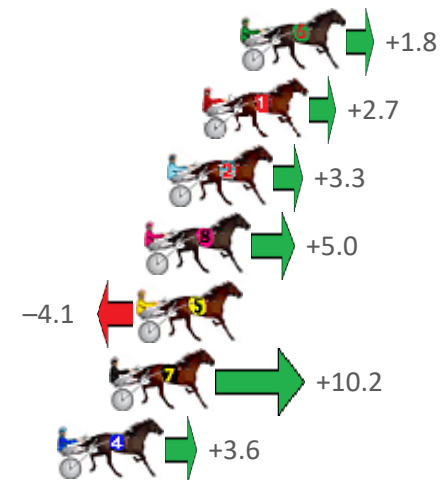

Albion Park Race 6 Distance 1660m

Friday, 28 January 2022

Gross Time: 2:03.90 MileRate: 2:00.10 LeadTime: 3.40s First Qtr: 29.70s Second Qtr: 33.20s Third Qtr: 29.00s Fourth Qtr: 28.60s

NoHorse	Plc	Margin	Time	800Time (W)	400 Time (W)
6 MAGICOL IDEAL	1	0.0m	2:03.90	57.47s (1)	28.56s (1)
1 ITS SUPER EASY	2	1.5m	2:04.01	57.41s (0)	28.39s (0)
2 HOLDINGNO CURRENCY	3	2.9m	2:04.12	57.36s (1)	28.42s (1)
8 DESTINY JANE	4	3.8m	2:04.19	57.24s (0)	28.23s (0)
5 STUDLEIGH MARK	5	4.1m	2:04.21	57.89s (0)	28.89s (0)
7 BULLDOG BRAWLER	6	5.2m	2:04.29	56.87s (1)	28.47s (2)
4 THE MAHARANI	7	7.2m	2:04.44	57.34s (1)	28.40s (1)

Finish Position and metres gained from 800m

Sectionals
Powered
by

Home of Australian Harness Sectionals

PJ Harness Analyser

Daily Raw Data directly to your inbox

All Victorian Racing added as of 17 January 2022

www.pjdata.com.au admin@pjdata.com.au www.facebook.com/PJHarnessRacing

The Racing Queensland Board (trading as Racing Queensland) and provider are not responsible for the completeness or accuracy of any of the information contained herein, and makes no representations about its suitability for any purpose.