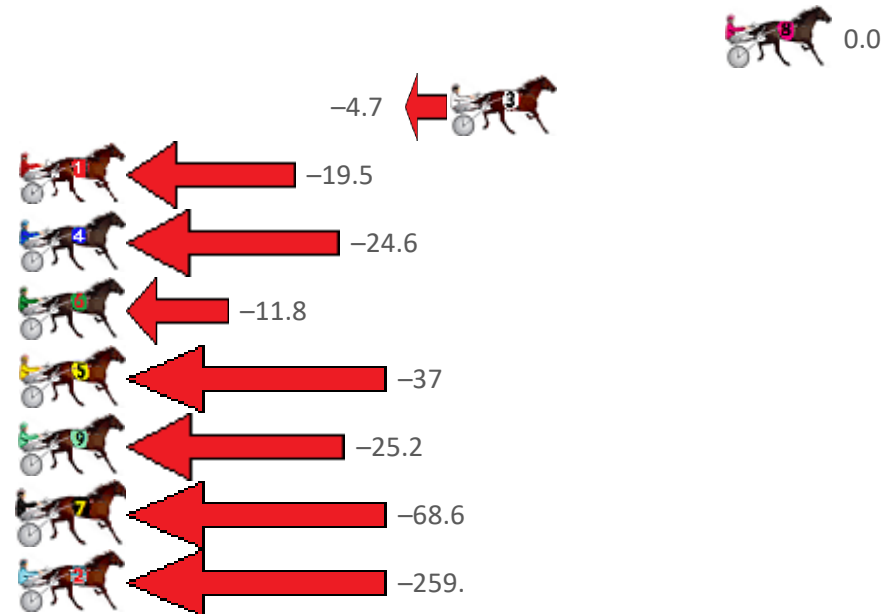

Redcliffe Race 5 Distance 2040m

Wednesday, 8 December 2021

Gross Time: 2:34.00 MileRate: 2:01.50 LeadTime: 31.60s First Qtr: 31.50s Second Qtr: 30.30s Third Qtr: 30.00s Fourth Qtr: 30.60s

NoHorse	Plc	Margin	Time	800Time (W)	400 Time (W)
8 DATALDO	1	0.0m	2:34.00	60.60s (0)	30.60s (0)
3 AUNTY EMILY	2	10.9m	2:34.87	60.95s (0)	31.08s (0)
1 STARZZZ ON HIGH	3	30.3m	2:36.43	62.07s (0)	32.10s (0)
4 MILADY MAYHEM	4	36.4m	2:36.91	62.45s (1)	32.12s (0)
6 DIG DEEP	5	38.0m	2:37.04	61.49s (1)	31.50s (1)
5 REDUCED TO ASHES	6	43.3m	2:37.47	63.33s (1)	33.13s (1)
9 OLD ENGLISH	7	46.4m	2:37.72	62.50s (1)	32.71s (1)
7 HURRICANE DREAM	8	87.0m	2:40.97	65.77s (0)	35.09s (0)
2 IM A CLASSY GIRL	9	276.3m	2:56.12	80.18s (1)	48.12s (1)

Finish Position and metres gained from 800m

Sectionals
Powered by

Home of Australian Harness Sectionals
PJ HARNESS ANALYSER

+ RAW DATA + HORSE REPORTS + FREE FRIDAY FACEBOOK TIP

www.pjdata.com.au | admin@pjdata.com.au | www.facebook.com/PJHarnessRacing

The Racing Queensland Board (trading as Racing Queensland) and provider are not responsible for the completeness or accuracy of any of the information contained herein, and makes no representations about its suitability for any purpose.