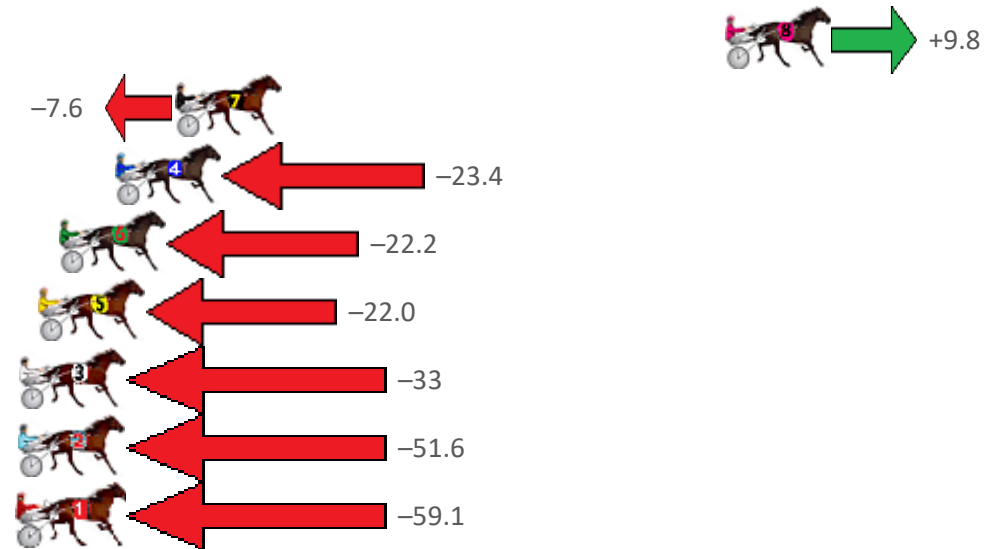

Redcliffe Race 9 Distance 1780m

Wednesday, 8 December 2021

Gross Time: 2:15.00 MileRate: 2:02.00 LeadTime: 12.10s First Qtr: 29.70s Second Qtr: 32.40s Third Qtr: 30.20s Fourth Qtr: 30.60s

NoHorse	Plc	Margin	Time	800Time (W)	400 Time (W)
8 SLIDE TO UNLOCK	1	0.0m	2:15.00	60.06s (1)	29.87s (1)
7 STUDLEIGH ROWSY	2	21.8m	2:16.75	61.37s (1)	31.25s (0)
4 MY GIRL BLAZE	3	24.2m	2:16.94	62.57s (1)	32.43s (1)
6 MELTON BOOMER	4	26.4m	2:17.11	62.48s (0)	32.26s (0)
5 ELLA UNDER FIRE	5	27.2m	2:17.18	62.46s (1)	32.27s (1)
3 DOWNTOWN MANHAT	6	32.5m	2:17.60	63.26s (0)	33.07s (0)
2 MONTANA ONE	7	61.6m	2:19.93	64.70s (0)	33.19s (0)
1 MANNI MANNI	8	77.1m	2:21.17	65.27s (0)	34.52s (1)

Finish Position and metres gained from 800m

Sectionals
Powered by

Home of Australian Harness Sectionals

PJ HARNESS ANALYSER

+ RAW DATA + HORSE REPORTS + FREE FRIDAY FACEBOOK TIP

www.pjdata.com.au | admin@pjdata.com.au | www.facebook.com/PJHarnessRacing

The Racing Queensland Board (trading as Racing Queensland) and provider are not responsible for the completeness or accuracy of any of the information contained herein, and makes no representations about its suitability for any purpose.