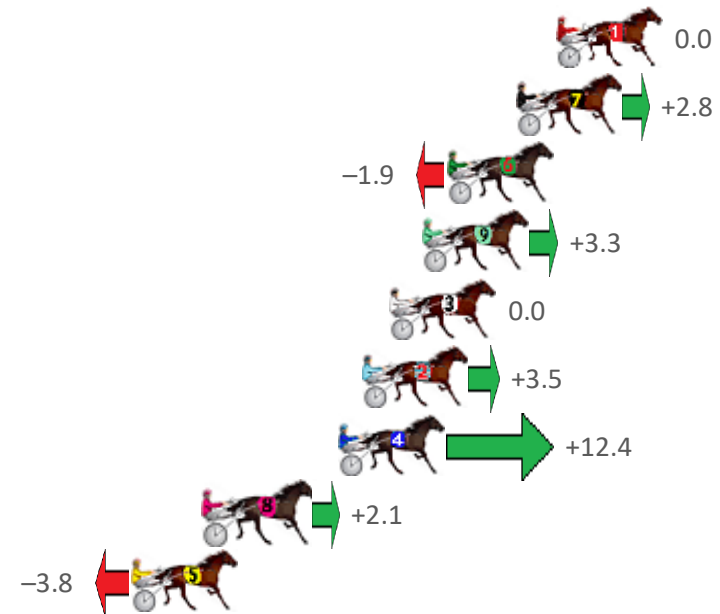

Redcliffe Race 4 Distance 2040m

Wednesday, 8 December 2021

Gross Time: 2:32.40   MileRate: 2:00.30   LeadTime: 31.90s   First Qtr: 31.10s   Second Qtr: 30.70s   Third Qtr: 29.10s   Fourth Qtr: 29.60s

NoHorse	Plc	Margin	Time	800Time (W)	400 Time (W)
1 WOODLANDS WONDER	1	0.0m	2:32.40	58.70s (0)	29.60s (0)
7 FEEL THE THRILL	2	1.6m	2:32.52	58.50s (0)	29.35s (0)
6 HALF MOON BEACH	3	4.3m	2:32.73	58.84s (1)	29.65s (1)
9 REGAL NIGHTSHADE	4	5.3m	2:32.81	58.46s (0)	29.28s (0)
3 AFTER DARN	5	6.6m	2:32.91	58.70s (1)	29.48s (1)
2 BETTING BARON	6	7.7m	2:33.00	58.44s (1)	29.43s (2)
4 LETS BLAZE	7	8.6m	2:33.07	57.80s (1)	29.22s (1)
8 GABBYS IDEAL	8	13.9m	2:33.48	58.55s (1)	29.55s (2)
5 BEYONSKI	9	16.8m	2:33.70	58.98s (0)	29.76s (0)

Finish Position and metres gained from 800m

Sectionals
Powered by

Home of Australian Harness Sectionals
PJ HARNESS ANALYSER

+ RAW DATA + HORSE REPORTS + FREE FRIDAY FACEBOOK TIP

www.pjdata.com.au | admin@pjdata.com.au | www.facebook.com/PJHarnessRacing

The Racing Queensland Board (trading as Racing Queensland) and provider are not responsible for the completeness or accuracy of any of the information contained herein, and makes no representations about its suitability for any purpose.