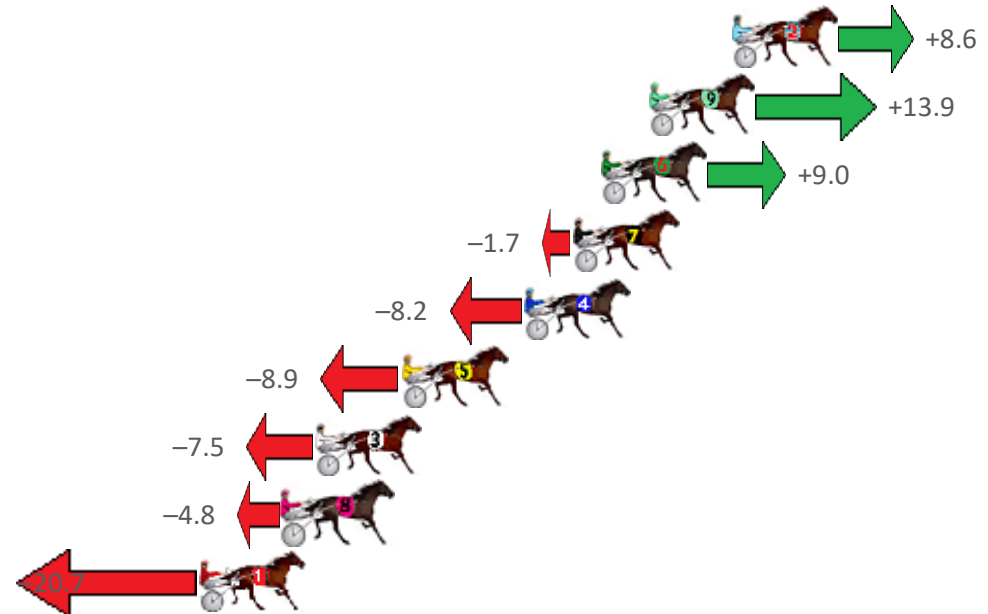

Finish Position and metres gained from 800m

Sectionals  
Powered by

Home of Australian Harness Sectionals  
**PJ HARNESS ANALYSER**

+ RAW DATA + HORSE REPORTS + FREE FRIDAY FACEBOOK TIP

[www.pjdata.com.au](http://www.pjdata.com.au) | [admin@pjdata.com.au](mailto:admin@pjdata.com.au) | [www.facebook.com/PJHarnessRacing](https://www.facebook.com/PJHarnessRacing)