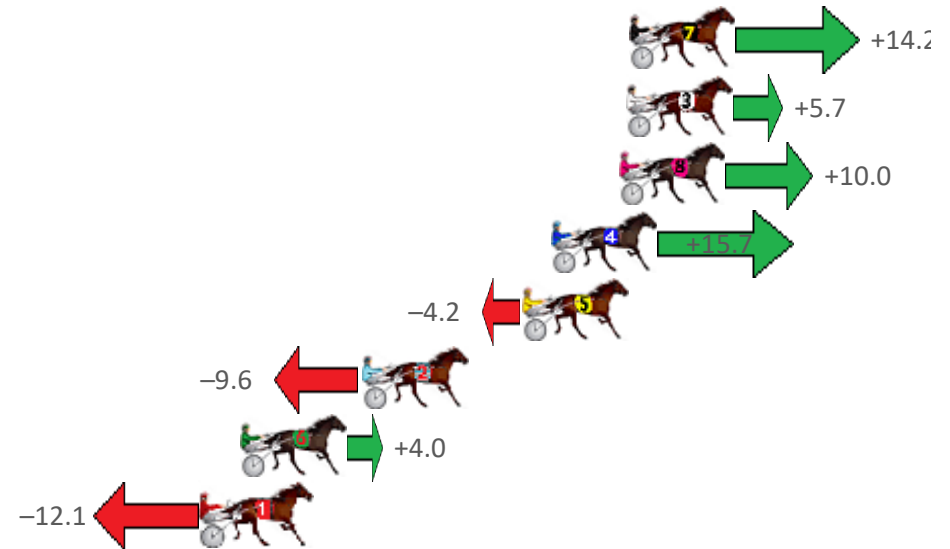

Redcliffe Race 7 Distance 1780m

Wednesday, 8 December 2021

Gross Time: 2:15.20 MileRate: 2:02.20 LeadTime: 11.60s First Qtr: 29.60s Second Qtr: 33.60s Third Qtr: 29.90s Fourth Qtr: 30.50s

NoHorse	Plc	Margin	Time	800Time (W)	400 Time (W)
7 WRITE TIME	1	0.0m	2:15.20	59.33s (2)	29.71s (2)
3 WEASEL	2	0.1m	2:15.21	59.97s (1)	30.19s (1)
8 NEVAEVABEND	3	0.4m	2:15.23	59.65s (1)	30.05s (2)
4 AROONA	4	3.1m	2:15.45	59.22s (1)	30.08s (1)
5 TORQUE TO THE MAX	5	4.2m	2:15.54	60.72s (0)	30.82s (0)
2 DARTESIAN	6	10.6m	2:16.05	61.12s (1)	31.30s (1)
6 WHATA REACTOR	7	15.4m	2:16.43	60.10s (2)	30.42s (0)
1 ARTISTIC HUMMA	8	16.9m	2:16.55	61.31s (0)	31.45s (0)

Finish Position and metres gained from 800m

Sectionals
Powered by

Home of Australian Harness Sectionals
PJ HARNESS ANALYSER

+ RAW DATA + HORSE REPORTS + FREE FRIDAY FACEBOOK TIP

www.pjdata.com.au | admin@pjdata.com.au | www.facebook.com/PJHarnessRacing

The Racing Queensland Board (trading as Racing Queensland) and provider are not responsible for the completeness or accuracy of any of the information contained herein, and makes no representations about its suitability for any purpose.