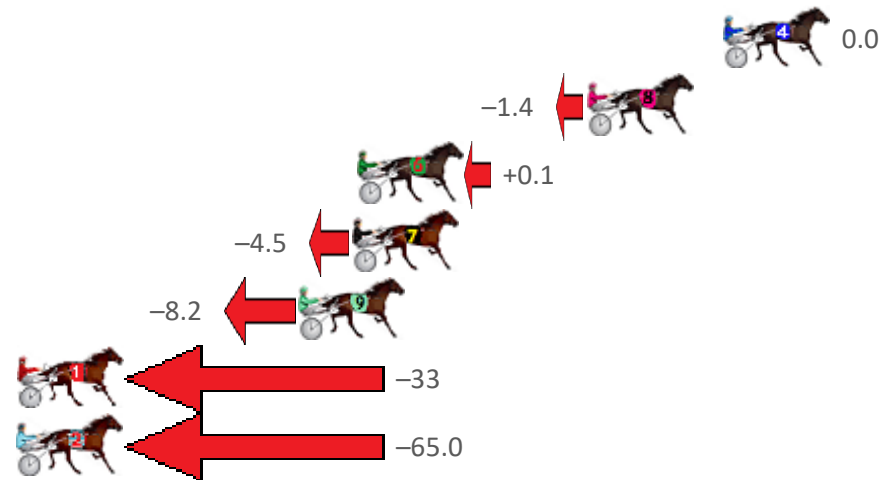

Redcliffe Race 10 Distance 1780m

Wednesday, 8 December 2021

Gross Time: 2:13.50   MileRate: 2:00.70   LeadTime: 12.20s   First Qtr: 29.90s   Second Qtr: 32.70s   Third Qtr: 29.70s   Fourth Qtr: 29.00s

NoHorse	Plc	Margin	Time	800Time (W)	400 Time (W)
4 MY ULTIMATE VICTOR	1	0.0m	2:13.50	58.70s (0)	29.00s (0)
8 VODKA EN ICE	2	5.4m	2:13.91	58.80s (1)	29.07s (1)
6 LOOKAT MEE	3	14.5m	2:14.60	58.69s (0)	28.95s (1)
7 INDY JEWEL	4	14.7m	2:14.62	59.03s (0)	28.79s (0)
9 DOOLITTLE DAYS	5	16.8m	2:14.78	59.30s (1)	29.59s (1)
1 SHEZAMATERIALGIRL	6	37.3m	2:16.34	61.04s (0)	30.77s (0)
2 PAYOUT	7	81.2m	2:19.68	63.44s (1)	33.09s (1)

Finish Position and metres gained from 800m

Sectionals
Powered by

Home of Australian Harness Sectionals

PJ HARNESS ANALYSER

+ RAW DATA + HORSE REPORTS + FREE FRIDAY FACEBOOK TIP

www.pjdata.com.au | admin@pjdata.com.au | www.facebook.com/PJHarnessRacing

The Racing Queensland Board (trading as Racing Queensland) and provider are not responsible for the completeness or accuracy of any of the information contained herein, and makes no representations about its suitability for any purpose.