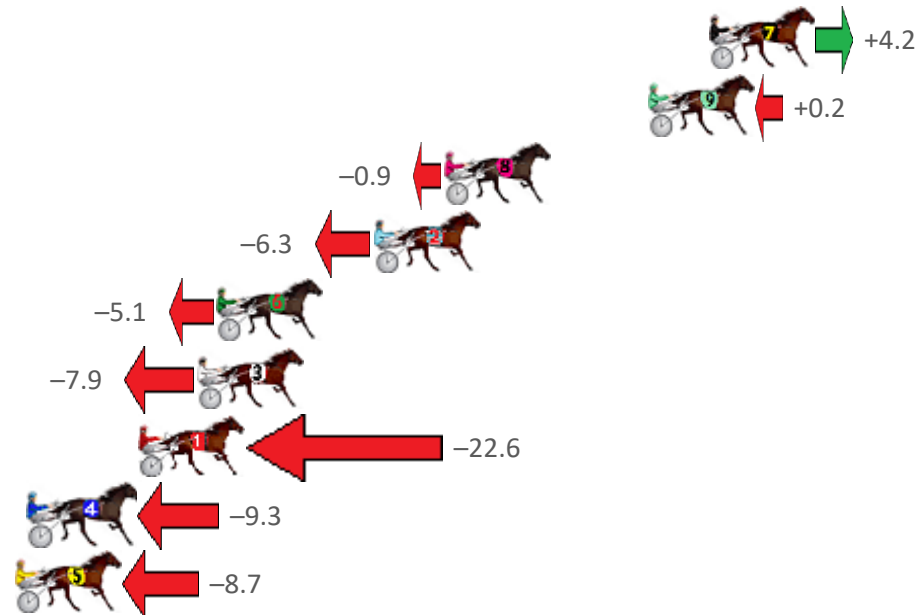

Redcliffe Race 3 Distance 1780m

Wednesday, 8 December 2021

Gross Time: 2:12.50 MileRate: 1:59.80 LeadTime: 11.60s First Qtr: 31.30s Second Qtr: 30.90s Third Qtr: 29.10s Fourth Qtr: 29.60s

NoHorse	Plc	Margin	Time	800Time (W)	400 Time (W)
7 STUDLEIGH WILL	1	0.0m	2:12.50	58.39s (0)	29.31s (0)
9 THE RAGNBONE MAN	2	2.4m	2:12.69	58.69s (1)	29.76s (1)
8 GO JO JOLT	3	10.5m	2:13.31	58.77s (0)	29.73s (0)
2 ONE HELLAVA PARTY	4	13.3m	2:13.53	59.16s (1)	30.14s (1)
6 JUKEBOX JET	5	19.5m	2:14.01	59.07s (0)	30.03s (0)
3 SHESA PEARLA	6	20.3m	2:14.07	59.28s (1)	30.14s (1)
1 OUR EDUARDO DENARI	7	22.6m	2:14.25	60.35s (0)	31.26s (0)
4 TORQUE WRITER	8	26.9m	2:14.59	59.38s (1)	30.27s (2)
5 MOONLIGHT BUTCHER	9	27.5m	2:14.63	59.33s (0)	30.34s (1)

Finish Position and metres gained from 800m

Sectionals
Powered by

Home of Australian Harness Sectionals
PJ HARNESS ANALYSER

+ RAW DATA + HORSE REPORTS + FREE FRIDAY FACEBOOK TIP

www.pjdata.com.au | admin@pjdata.com.au | www.facebook.com/PJHarnessRacing

The Racing Queensland Board (trading as Racing Queensland) and provider are not responsible for the completeness or accuracy of any of the information contained herein, and makes no representations about its suitability for any purpose.