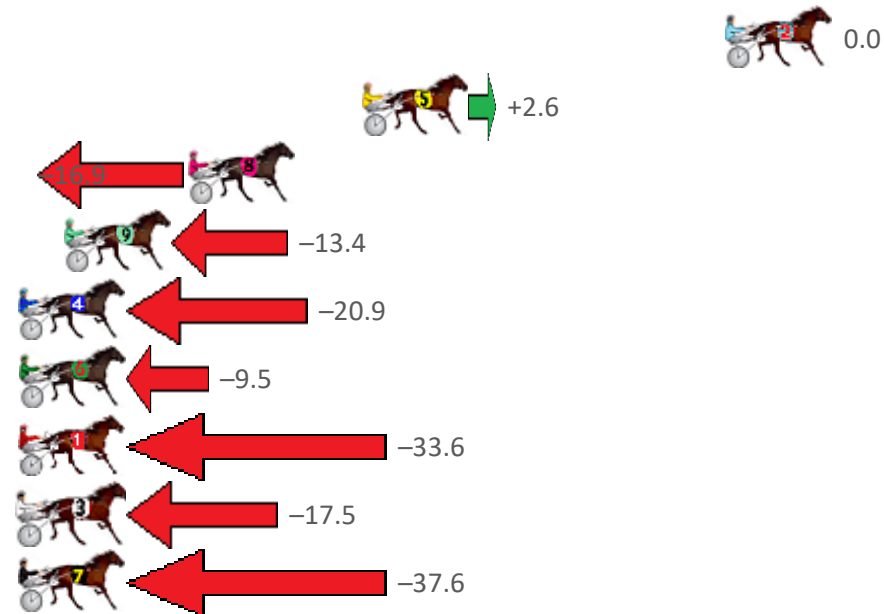

Redcliffe Race 8 Distance 1780m

Wednesday, 8 December 2021

Gross Time: 2:12.70 MileRate: 2:00.00 LeadTime: 12.10s First Qtr: 28.90s Second Qtr: 30.90s Third Qtr: 29.80s Fourth Qtr: 31.00s

NoHorse	Plc	Margin	Time	800Time (W)	400 Time (W)
2 MANY DELIGHTS	1	0.0m	2:12.70	60.80s (1)	31.00s (1)
5 HURRIKANE SPECIAL	2	14.4m	2:13.87	60.60s (1)	31.39s (2)
8 LEAPING LEO	3	21.3m	2:14.43	62.08s (1)	32.18s (1)
9 THREE MACHS	4	26.2m	2:14.82	61.81s (1)	31.72s (1)
4 VALKYRIE HANOVER	5	29.5m	2:15.09	62.38s (1)	32.33s (1)
6 WILLSINTOWN	6	30.9m	2:15.20	61.52s (1)	31.92s (2)
1 WRITEABOUTCHELSEA	7	33.6m	2:15.42	63.34s (0)	33.47s (0)
3 WILD ABOUT TOWN	8	34.5m	2:15.50	62.12s (0)	31.96s (0)
7 THE LAST STARFIRE	9	42.0m	2:16.10	63.64s (0)	33.57s (0)

Finish Position and metres gained from 800m

Sectionals
Powered by

Home of Australian Harness Sectionals
PJ HARNESS ANALYSER

+ RAW DATA + HORSE REPORTS + FREE FRIDAY FACEBOOK TIP

www.pjdata.com.au | admin@pjdata.com.au | www.facebook.com/PJHarnessRacing

The Racing Queensland Board (trading as Racing Queensland) and provider are not responsible for the completeness or accuracy of any of the information contained herein, and makes no representations about its suitability for any purpose.