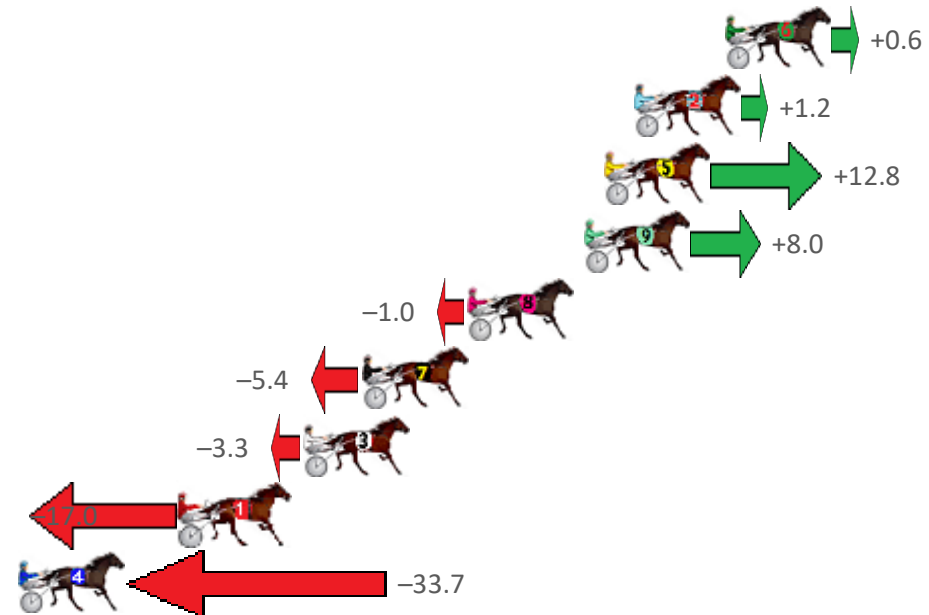

Redcliffe Race 2 Distance 1780m

Wednesday, 8 December 2021

Gross Time: 2:11.60 MileRate: 1:59.00 LeadTime: 11.70s First Qtr: 31.10s Second Qtr: 30.90s Third Qtr: 29.50s Fourth Qtr: 28.40s

NoHorse	Plc	Margin	Time	800Time (W)	400 Time (W)
6 HAMMERTIME HARLEY	1	0.0m	2:11.60	57.86s (1)	28.40s (1)
2 MACH TORQUE	2	3.6m	2:11.87	57.81s (1)	28.39s (2)
5 SHE OWNS THE DAY	3	4.8m	2:11.96	56.98s (1)	27.96s (2)
9 PIPPA MAGUIRE	4	5.6m	2:12.02	57.32s (1)	28.30s (3)
8 THEMIDNIGHTRAMBLE	5	10.2m	2:12.36	57.97s (1)	28.54s (1)
7 TINGE OF FEAR	6	14.4m	2:12.67	58.29s (0)	28.78s (0)
3 GET A LOAD AT THIS GIRL	7	16.7m	2:12.85	58.14s (0)	28.63s (0)
1 NINA SIMONE	8	21.6m	2:13.21	59.12s (0)	29.59s (0)
4 OCEAN LANE	9	33.7m	2:14.11	60.33s (0)	30.75s (0)

Finish Position and metres gained from 800m

Sectionals
Powered by

Home of Australian Harness Sectionals
PJ HARNESS ANALYSER

+ RAW DATA + HORSE REPORTS + FREE FRIDAY FACEBOOK TIP

www.pjdata.com.au | admin@pjdata.com.au | www.facebook.com/PJHarnessRacing

The Racing Queensland Board (trading as Racing Queensland) and provider are not responsible for the completeness or accuracy of any of the information contained herein, and makes no representations about its suitability for any purpose.