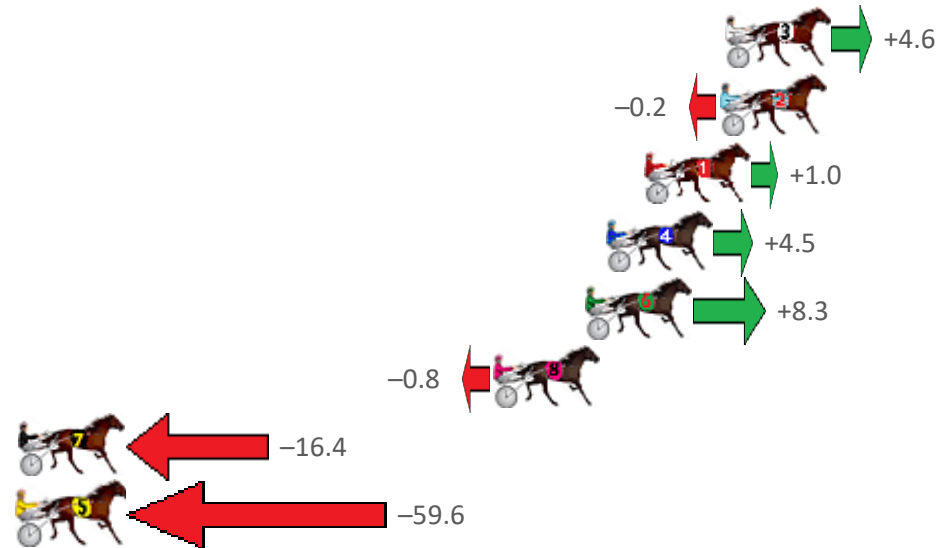

Redcliffe Race 6 Distance 1780m

Wednesday, 8 December 2021

Gross Time: 2:14.00 MileRate: 2:01.10 LeadTime: 11.80s First Qtr: 28.30s Second Qtr: 33.20s Third Qtr: 30.10s Fourth Qtr: 30.60s

NoHorse	Plc	Margin	Time	800Time (W)	400 Time (W)
3 MANOFLISA	1	0.0m	2:14.00	60.35s (1)	30.60s (1)
2 ABERCROMBIE TAB	2	0.2m	2:14.02	60.72s (0)	30.37s (0)
1 DUKE	3	3.2m	2:14.26	60.62s (0)	30.19s (0)
4 JET FORCE	4	4.7m	2:14.38	60.36s (1)	30.03s (2)
6 MAYWYN A JUG ORTW	5	5.5m	2:14.44	60.07s (1)	30.49s (1)
8 WAVEDANCER	6	9.2m	2:14.74	60.76s (0)	30.27s (0)
7 BLACKJEWEL	7	46.4m	2:17.72	61.94s (0)	31.47s (0)
5 MISTER WOODPORT	8	60.0m	2:18.80	65.20s (1)	34.27s (1)

Finish Position and metres gained from 800m

Sectionals
Powered by

Home of Australian Harness Sectionals
PJ HARNESS ANALYSER

+ RAW DATA + HORSE REPORTS + FREE FRIDAY FACEBOOK TIP

www.pjdata.com.au | admin@pjdata.com.au | www.facebook.com/PJHarnessRacing

The Racing Queensland Board (trading as Racing Queensland) and provider are not responsible for the completeness or accuracy of any of the information contained herein, and makes no representations about its suitability for any purpose.