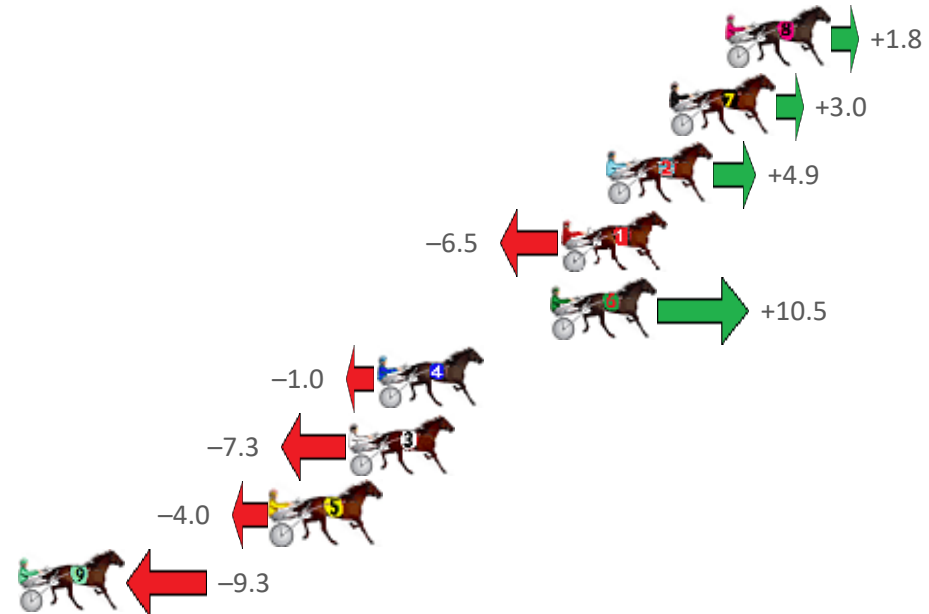

Redcliffe Race 9 Distance 1780m

Wednesday, 18 August 2021

Gross Time: 2:16.30 MileRate: 2:03.20 LeadTime: 12.20s First Qtr: 32.10s Second Qtr: 31.60s Third Qtr: 29.50s Fourth Qtr: 30.90s

NoHorse	Plc	Margin	Time	800Time (W)	400 Time (W)
8 REDUCED TO ASHES	1	0.0m	2:16.30	60.26s (1)	30.78s (1)
7 MISTER ROCKTOBER	2	2.2m	2:16.48	60.17s (0)	30.64s (0)
2 GOLDEN GRIN	3	4.7m	2:16.68	60.03s (0)	30.49s (0)
1 GAME KEEPER	4	6.5m	2:16.83	60.89s (0)	31.40s (0)
6 VALKYRIE HANOVER	5	6.9m	2:16.86	59.61s (1)	30.22s (2)
4 TIMSTAR	6	13.8m	2:17.42	60.48s (1)	31.01s (1)
3 LIL MISS BREEZY	7	14.9m	2:17.50	60.95s (1)	31.43s (1)
5 CARIBBEAN BABY	8	18.0m	2:17.75	60.70s (0)	31.08s (0)
9 CRIKEY CAM	9	32.9m	2:18.96	61.10s (0)	31.78s (2)

Finish Position and metres gained from 800m

Sectionals
Powered by

PJ HARNESS ANALYSER

AUGUST IS GIVEAWAY MONTH

3 x Software and Subscriptions up for grabs

ENTER
TO
WIN

www.pjdata.com.au

The Racing Queensland Board (trading as Racing Queensland) and provider are not responsible for the completeness or accuracy of any of the information contained herein, and makes no representations about its suitability for any purpose.