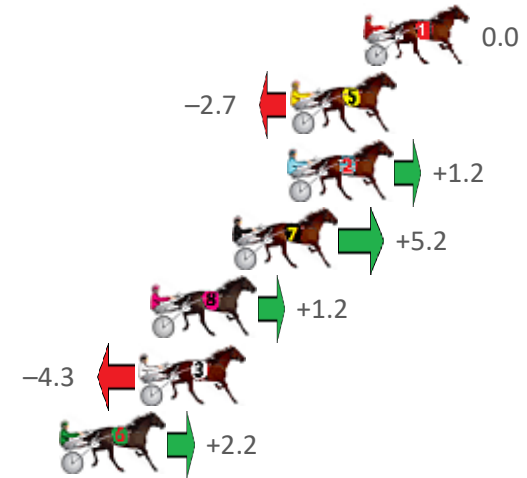

Redcliffe Race 8 Distance 1780m

Wednesday, 18 August 2021

Gross Time: 2:17.00 MileRate: 2:03.80 LeadTime: 12.00s First Qtr: 32.70s Second Qtr: 33.40s Third Qtr: 29.20s Fourth Qtr: 29.70s

NoHorse	Plc	Margin	Time	800Time (W)	400 Time (W)
1 MUSTANG DUDE	1	0.0m	2:17.00	58.90s (0)	29.70s (0)
5 CHASIN DREAMZ	2	2.9m	2:17.23	59.10s (1)	29.78s (1)
2 SOMEWHEREINHEAVEN	3	3.0m	2:17.23	58.81s (0)	29.55s (0)
7 BERTILS FIREFOX	4	5.2m	2:17.40	58.52s (0)	29.30s (0)
8 MIDNIGHT QUEEN	5	8.4m	2:17.65	58.81s (1)	29.52s (1)
3 TICK OF THE CLOCK	6	8.9m	2:17.69	59.21s (1)	29.88s (1)
6 FAMOUS SHOES	7	12.0m	2:17.93	58.74s (1)	29.77s (2)

Finish Position and metres gained from 800m

Sectionals
Powered by

PJ HARNESSE ANALYSER
AUGUST IS GIVEAWAY MONTH
3 x Software and Subscriptions up for grabs
www.pjdata.com.au

The Racing Queensland Board (trading as Racing Queensland) and provider are not responsible for the completeness or accuracy of any of the information contained herein, and makes no representations about its suitability for any purpose.