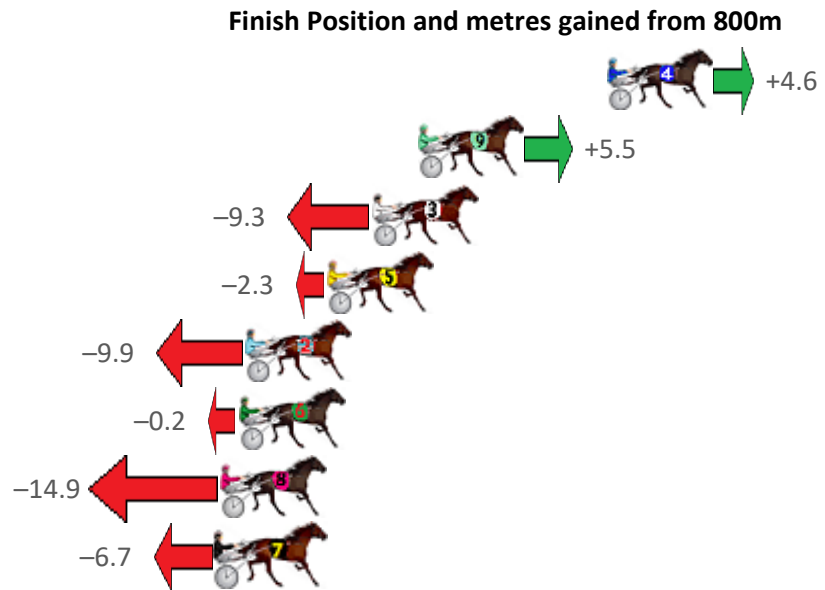

Redcliffe Race 4 Distance 1780m

Wednesday, 18 August 2021

Gross Time: 2:12.20   MileRate: 1:59.50   LeadTime: 11.50s   First Qtr: 31.10s   Second Qtr: 31.60s   Third Qtr: 28.80s   Fourth Qtr: 29.20s

NoHorse	Plc	Margin	Time	800Time (W)	400 Time (W)
4 LIFEINHEAVEN	1	0.0m	2:12.20	57.67s (1)	28.87s (1)
9 LETS BLAZE	2	7.5m	2:12.77	57.60s (1)	29.08s (1)
3 RANCHO MAN	3	9.3m	2:12.91	58.67s (0)	29.80s (0)
5 HOLLYWOOD ROOKI	4	11.1m	2:13.05	58.17s (0)	29.29s (0)
2 JANG PEL	5	14.3m	2:13.30	58.71s (0)	29.85s (0)
6 SIGNOR JUJON	6	14.6m	2:13.32	58.01s (2)	29.36s (2)
8 CANNAN	7	15.3m	2:13.37	59.07s (1)	30.31s (1)
7 TRACER BULLET	8	15.5m	2:13.39	58.48s (1)	29.82s (2)

Sectionals
Powered by

PJ HARNESS ANALYSER

AUGUST IS GIVEAWAY MONTH

3 x Software and Subscriptions up for grabs

ENTER
TO
WIN

www.pjdata.com.au

The Racing Queensland Board (trading as Racing Queensland) and provider are not responsible for the completeness or accuracy of any of the information contained herein, and makes no representations about its suitability for any purpose.