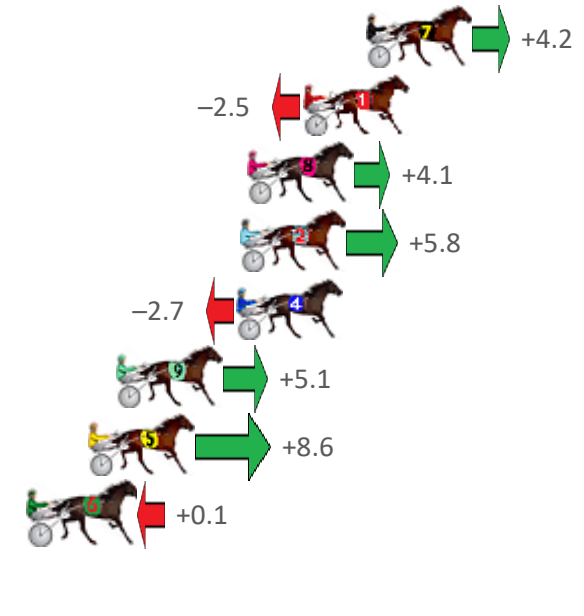

Redcliffe Race 2 Distance 1780m

Wednesday, 18 August 2021

Gross Time: 2:09.00 MileRate: 1:56.60 LeadTime: 11.50s First Qtr: 29.90s Second Qtr: 29.00s Third Qtr: 28.90s Fourth Qtr: 29.70s

NoHorse	Plc	Margin	Time	800Time (W)	400 Time (W)
7 BLISSFULDAY	1	0.0m	2:09.00	58.29s (0)	29.38s (0)
1 HAMMERTIME HARLEY	2	2.5m	2:09.19	58.78s (0)	29.88s (0)
8 IL MAXIMUS	3	4.7m	2:09.37	58.30s (0)	29.34s (0)
2 LANOCH BOY	4	5.0m	2:09.39	58.18s (1)	29.11s (1)
4 FLO RYDA	5	5.1m	2:09.40	58.80s (1)	29.78s (1)
9 MONTEREY JACK	6	9.9m	2:09.77	58.23s (1)	29.15s (1)
5 BOLTA	7	11.0m	2:09.86	57.97s (1)	28.92s (1)
6 MACHIN OUT	8	13.3m	2:10.04	58.59s (0)	29.65s (0)
3 PRECIOUS CULLEN	9	22.9m	2:10.78	59.79s (1)	30.76s (1)

Finish Position and metres gained from 800m

Sectionals
Powered by

The Racing Queensland Board (trading as Racing Queensland) and provider are not responsible for the completeness or accuracy of any of the information contained herein, and makes no representations about its suitability for any purpose.