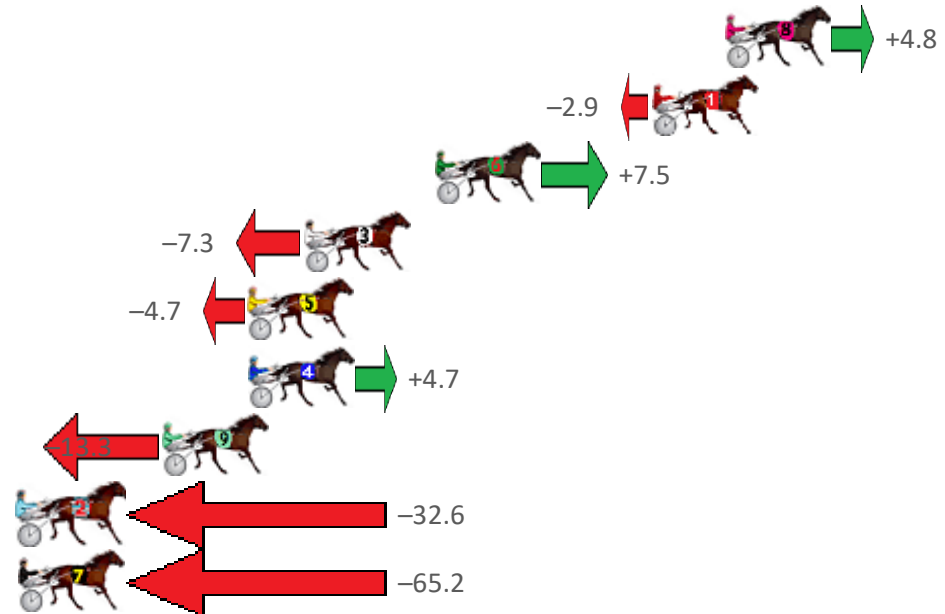

Redcliffe Race 7 Distance 1780m

Wednesday, 18 August 2021

Gross Time: 2:10.70 MileRate: 1:58.20 LeadTime: 11.50s First Qtr: 29.90s Second Qtr: 30.70s Third Qtr: 29.00s Fourth Qtr: 29.60s

No	Horse	Plc	Margin	Time	800Time (W)	400 Time (W)
8	CALL ME DIVA	1	0.0m	2:10.70	58.25s (1)	29.13s (2)
1	JET FORCE	2	2.9m	2:10.93	58.81s (0)	29.81s (0)
6	ALLMIGHTY MAX	3	11.5m	2:11.59	58.05s (1)	29.45s (2)
3	AUNTY FRANCES	4	16.7m	2:12.00	59.13s (1)	30.08s (1)
5	HANOVER LECTER	5	18.9m	2:12.17	58.94s (1)	29.93s (1)
4	PIPPA MAGUIRE	6	18.9m	2:12.17	58.26s (1)	29.93s (0)
9	PRESS STATEMENT	7	22.3m	2:12.43	59.57s (0)	30.52s (0)
2	MY ULTIMATE CLIPPA	8	33.0m	2:13.26	60.97s (1)	31.82s (1)
7	GETTN GOSPEL	9	69.8m	2:16.12	63.35s (0)	34.38s (0)

Finish Position and metres gained from 800m

Sectionals
Powered by

PJ HARNESS ANALYSER
AUGUST IS GIVEAWAY MONTH
3 x Software and Subscriptions up for grabs
ENTER TO WIN
www.pjdata.com.au
PJ Data logo and Facebook icon

The Racing Queensland Board (trading as Racing Queensland) and provider are not responsible for the completeness or accuracy of any of the information contained herein, and makes no representations about its suitability for any purpose.