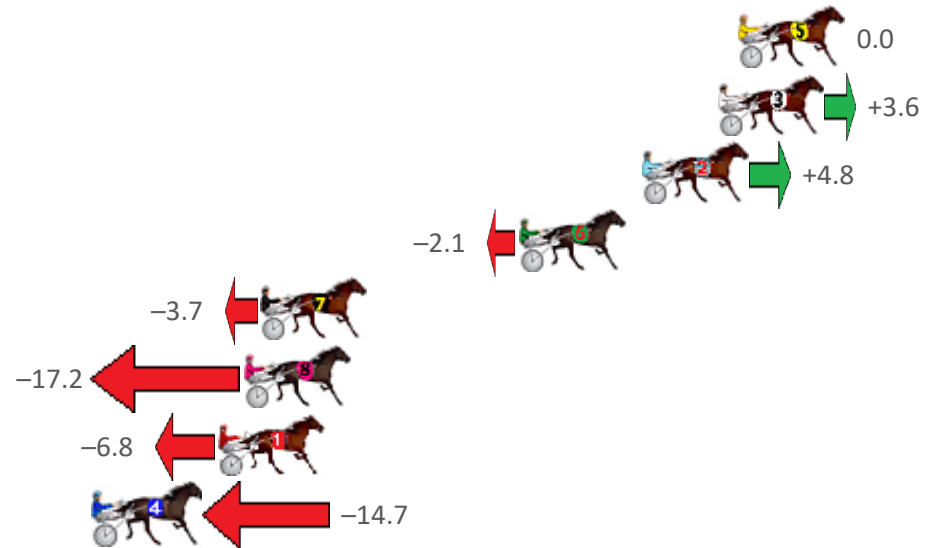

Redcliffe Race 6 Distance 2040m

Wednesday, 18 August 2021

Gross Time: 2:33.40 MileRate: 2:01.00 LeadTime: 31.50s First Qtr: 31.30s Second Qtr: 31.10s Third Qtr: 29.80s Fourth Qtr: 29.70s

NoHorse	Plc	Margin	Time	800Time (W)	400 Time (W)
5 BARBOO	1	0.0m	2:33.40	59.50s (0)	29.70s (0)
3 JUST ONE GOOD ONE	2	0.8m	2:33.46	59.23s (0)	29.45s (0)
2 GHOST GUM	3	3.8m	2:33.70	59.14s (0)	29.36s (0)
6 ABBEY DIADEMA	4	8.7m	2:34.08	59.66s (1)	29.63s (1)
7 MELTON LUCKY	5	18.9m	2:34.87	59.77s (1)	30.05s (1)
8 LITTLEDEE	6	19.6m	2:34.93	60.77s (1)	30.76s (1)
1 WEASEL	7	20.6m	2:35.00	60.00s (0)	30.05s (0)
4 DUKE	8	25.5m	2:35.38	60.59s (1)	30.96s (2)

Finish Position and metres gained from 800m

Sectionals
Powered by

PJ HARNESS ANALYSER

AUGUST IS GIVEAWAY MONTH

3 x Software and Subscriptions up for grabs

ENTER
TO
WIN

www.pjdata.com.au

The Racing Queensland Board (trading as Racing Queensland) and provider are not responsible for the completeness or accuracy of any of the information contained herein, and makes no representations about its suitability for any purpose.