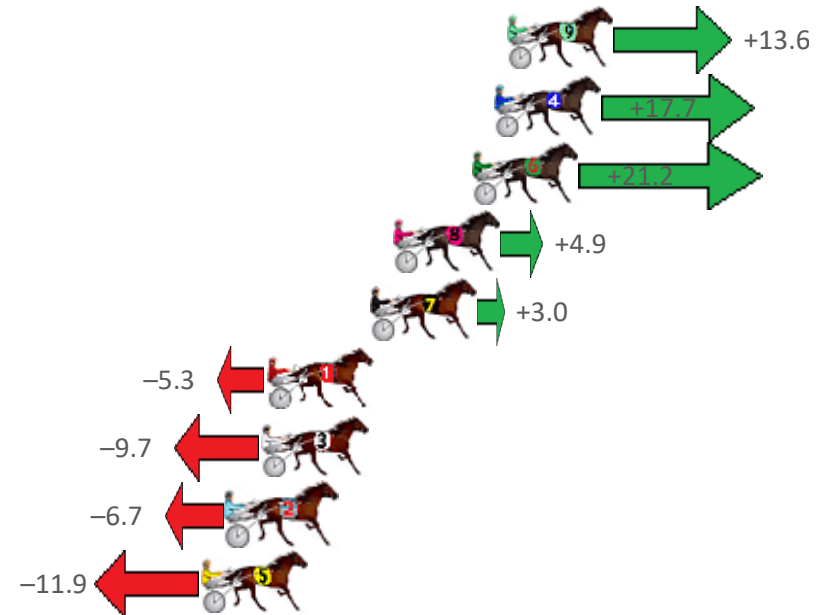

Redcliffe Race 5 Distance 1780m

Wednesday, 18 August 2021

Gross Time: 2:12.30 MileRate: 1:59.70 LeadTime: 11.20s First Qtr: 30.10s Second Qtr: 31.90s Third Qtr: 29.70s Fourth Qtr: 29.40s

NoHorse	Plc	Margin	Time	800Time (W)	400 Time (W)
9 ALTANA BLUE	1	0.0m	2:12.30	58.10s (1)	29.33s (2)
4 NON PASSARE	2	0.5m	2:12.34	57.80s (1)	29.04s (2)
6 SPECIAL MEANING	3	1.4m	2:12.41	57.54s (1)	28.73s (2)
8 MOONLIGHT BUTCHER	4	4.5m	2:12.65	58.74s (1)	29.11s (1)
7 HOLDINGNO CURRENCY	5	5.4m	2:12.72	58.88s (0)	29.14s (0)
1 MELTON INSULTED	6	9.5m	2:13.03	59.49s (0)	29.77s (0)
3 TIGES APPRENTICE	7	9.7m	2:13.05	59.81s (0)	30.11s (0)
2 TORQUE IN CONTROL	8	11.1m	2:13.16	59.59s (1)	29.90s (1)
5 PACIFIC COIN	9	12.1m	2:13.23	59.97s (1)	30.28s (1)

Finish Position and metres gained from 800m

Sectionals
Powered by

PJ HARNESS ANALYSER
AUGUST IS GIVEAWAY MONTH
3 x Software and Subscriptions up for grabs
www.pjdata.com.au

ENTER TO WIN

PJ Data

f

The Racing Queensland Board (trading as Racing Queensland) and provider are not responsible for the completeness or accuracy of any of the information contained herein, and makes no representations about its suitability for any purpose.