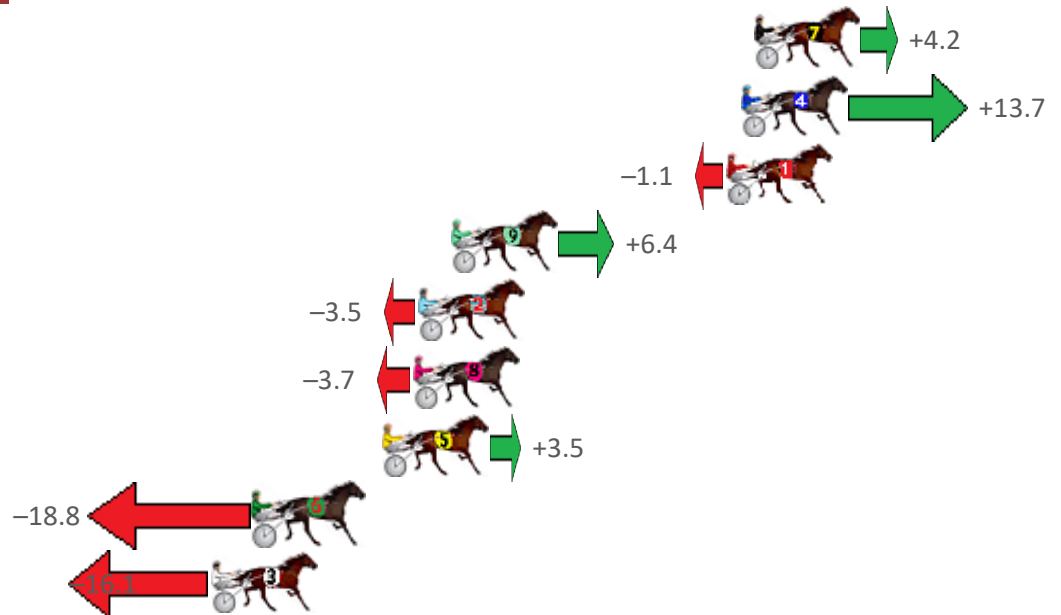

Redcliffe Race 1 Distance 2040m

Wednesday, 18 August 2021

Gross Time: 2:30.50 MileRate: 1:58.70 LeadTime: 32.00s First Qtr: 31.30s Second Qtr: 29.70s Third Qtr: 29.30s Fourth Qtr: 28.20s

NoHorse	Plc	Margin	Time	800Time (W)	400 Time (W)
7 NOTORIOUS	1	0.0m	2:30.50	57.20s (0)	27.89s (0)
4 GLENLEDI BOY	2	0.5m	2:30.54	56.52s (1)	28.09s (2)
1 MEGA STAR	3	1.1m	2:30.58	57.58s (0)	28.28s (0)
9 RIVERLEIGH ROCKET	4	12.0m	2:31.39	57.04s (1)	28.59s (2)
2 MISTER HART	5	13.3m	2:31.49	57.75s (1)	28.32s (2)
8 CONVAIR HUSTLER	6	13.5m	2:31.50	57.76s (0)	28.49s (0)
5 SAINT KILDA BEACH	7	14.7m	2:31.59	57.25s (0)	28.21s (0)
6 THEARTOFINFUSION	8	19.8m	2:31.97	58.84s (1)	29.45s (1)
3 OYSTER STRIDE	9	21.5m	2:32.09	58.65s (1)	29.26s (1)

Finish Position and metres gained from 800m

Sectionals
Powered by

PJ HARNESS ANALYSER
AUGUST IS GIVEAWAY MONTH
3 x Software and Subscriptions up for grabs
ENTER TO WIN
www.pjdata.com.au

The Racing Queensland Board (trading as Racing Queensland) and provider are not responsible for the completeness or accuracy of any of the information contained herein, and makes no representations about its suitability for any purpose.