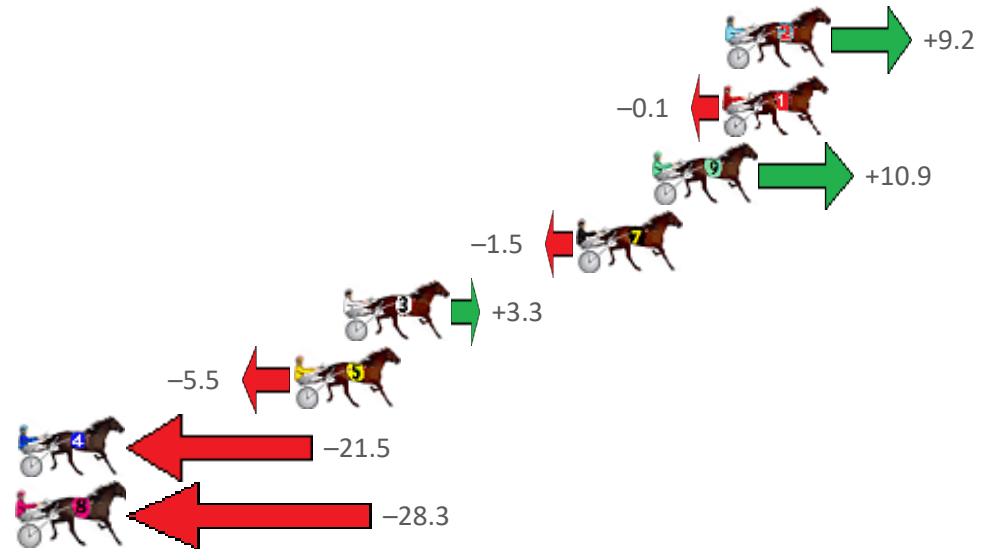

Redcliffe Race 8 Distance 1780m

Wednesday, 21 July 2021

Gross Time: 2:16.40 MileRate: 2:03.30 LeadTime: 11.80s First Qtr: 31.80s Second Qtr: 32.20s Third Qtr: 30.10s Fourth Qtr: 30.50s

NoHorse	Plc	Margin	Time	800Time (W)	400 Time (W)
2 ACER ANIMUS	1	0.0m	2:16.40	59.91s (0)	30.26s (1)
1 LIL MISS BREEZY	2	0.1m	2:16.41	60.61s (0)	30.51s (0)
9 MISTER ROCKTOBER	3	2.9m	2:16.63	59.78s (0)	29.95s (0)
7 SLIDE TO UNLOCK	4	5.9m	2:16.87	60.71s (0)	30.57s (0)
3 MELTON KILLARA	5	15.1m	2:17.61	60.35s (0)	30.49s (0)
5 VALKYRIE HANOVER	6	17.1m	2:17.76	61.01s (1)	30.45s (1)
4 GOLDEN GRIN	7	28.5m	2:18.67	62.22s (1)	31.43s (2)
8 GAME KEEPER	8	29.9m	2:18.79	62.73s (1)	31.90s (1)

Finish Position and metres gained from 800m

Sectionals
Powered by

PJ HARNES ANALYSER

HORSE REPORTS / RAW DATA

Version 3.05
Out Now!

All your sectional needs

Check us out at www.pjdata.com.au

The Racing Queensland Board (trading as Racing Queensland) and provider are not responsible for the completeness or accuracy of any of the information contained herein, and makes no representations about its suitability for any purpose.