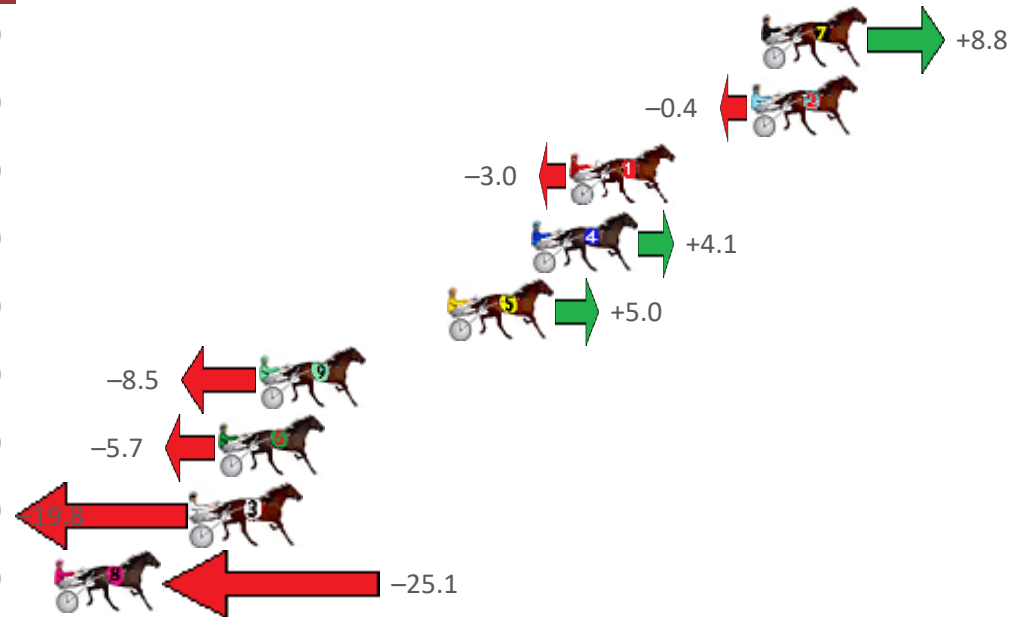

Redcliffe Race 7 Distance 2040m

Wednesday, 21 July 2021

Gross Time: 2:34.40 MileRate: 2:01.80 LeadTime: 32.40s First Qtr: 31.30s Second Qtr: 31.00s Third Qtr: 29.40s Fourth Qtr: 30.30s

No	Horse	Plc	Margin	Time	800Time (W)	400 Time (W)
7	ALTANA BLUE	1	0.0m	2:34.40	59.05s (0)	29.62s (0)
2	BARBOO	2	0.4m	2:34.43	59.73s (0)	30.33s (0)
1	CARIBBEAN ROCKET	3	7.6m	2:35.00	59.92s (0)	30.53s (0)
4	DUKE	4	9.1m	2:35.12	59.40s (0)	29.96s (0)
5	DOWNTOWN LUCCA	5	12.4m	2:35.38	59.33s (0)	29.98s (1)
9	PATCHWORK JET	6	19.9m	2:35.98	60.33s (1)	30.93s (1)
6	RISKY BUZINESS	7	21.5m	2:36.11	60.12s (1)	30.71s (2)
3	GUTS	8	22.6m	2:36.19	61.17s (1)	31.48s (1)
8	ONE HELLAVA PARTY	9	32.3m	2:36.96	61.56s (1)	31.84s (2)

Finish Position and metres gained from 800m

Sectionals
Powered by

PJ HARNESS ANALYSER Version 3.05 Out Now!
HORSE REPORTS / RAW DATA
All your sectional needs Check us out at www.pjdata.com.au

The Racing Queensland Board (trading as Racing Queensland) and provider are not responsible for the completeness or accuracy of any of the information contained herein, and makes no representations about its suitability for any purpose.