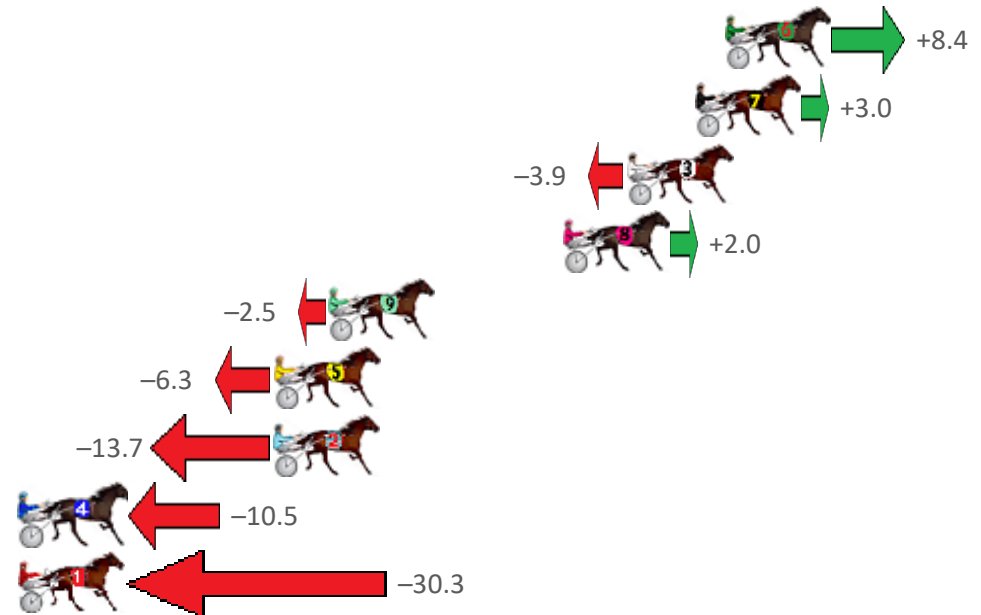

Redcliffe Race 4 Distance 1780m

Wednesday, 21 July 2021

Gross Time: 2:15.10 MileRate: 2:02.10 LeadTime: 11.70s First Qtr: 30.80s Second Qtr: 31.70s Third Qtr: 29.70s Fourth Qtr: 31.20s

NoHorse	Plc	Margin	Time	800Time (W)	400 Time (W)
6 JAMAICAN RESORT	1	0.0m	2:15.10	60.26s (0)	30.46s (0)
7 BERTILS FIREFOX	2	1.2m	2:15.20	60.67s (0)	30.94s (0)
3 KID CALVERT	3	3.9m	2:15.42	61.20s (0)	31.50s (0)
8 NAUGHTYINHEAVEN	4	6.4m	2:15.62	60.75s (1)	30.72s (1)
9 THE LAST DRAGON	5	15.7m	2:16.38	61.09s (1)	31.08s (1)
5 HARRY CROFT	6	17.9m	2:16.56	61.38s (2)	31.72s (3)
2 STAR OF WONDER	7	17.9m	2:16.56	61.94s (1)	31.91s (2)
4 POSER	8	27.9m	2:17.38	61.69s (2)	32.11s (2)
1 PAGEANTRY	9	30.3m	2:17.57	63.19s (1)	32.98s (1)

Finish Position and metres gained from 800m

Sectionals
Powered by

PJ HARNESS ANALYSER

HORSE REPORTS / RAW DATA

Version 3.05
Out Now!

All your sectional needs

Check us out at www.pjdata.com.au

The Racing Queensland Board (trading as Racing Queensland) and provider are not responsible for the completeness or accuracy of any of the information contained herein, and makes no representations about its suitability for any purpose.