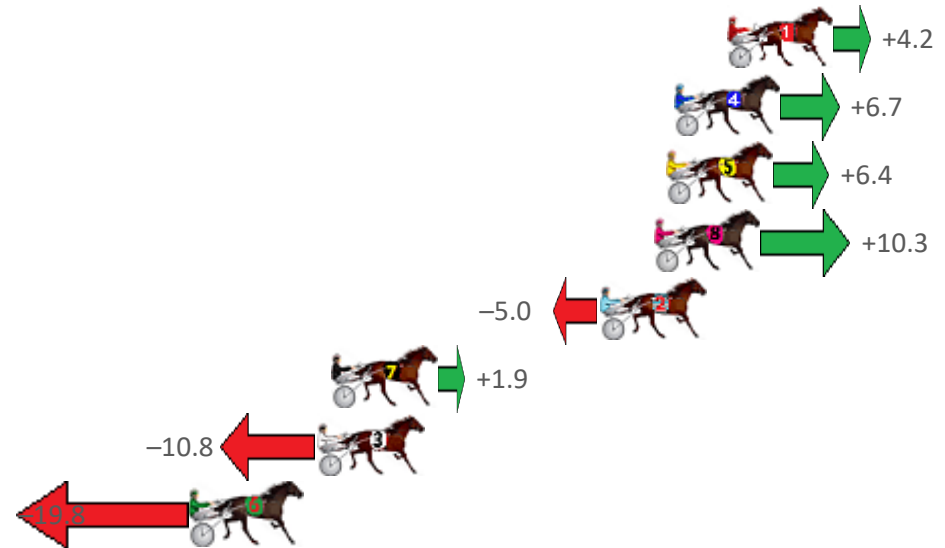

Redcliffe Race 3 Distance 2040m

Wednesday, 21 July 2021

Gross Time: 2:31.90 MileRate: 1:59.80 LeadTime: 32.30s First Qtr: 29.90s Second Qtr: 30.30s Third Qtr: 29.30s Fourth Qtr: 30.10s

NoHorse	Plc	Margin	Time	800Time (W)	400 Time (W)
1 OYSTER STRIDE	1	0.0m	2:31.90	59.09s (0)	29.76s (0)
4 LISA LINCOLN	2	2.1m	2:32.07	58.91s (2)	29.93s (2)
5 MY MASTERCRAFTSMA	3	2.4m	2:32.09	58.93s (0)	29.59s (0)
8 CAPTAIN KIRK	4	2.9m	2:32.13	58.64s (2)	29.55s (2)
2 CLASSIE AMERICAN	5	5.0m	2:32.29	59.77s (0)	30.47s (0)
7 KANYE CRUSADER	6	15.7m	2:33.14	59.26s (2)	30.18s (2)
3 VENUS JUJON	7	16.2m	2:33.18	60.20s (1)	30.59s (1)
6 KINGOFTHESTARS	8	21.2m	2:33.57	60.86s (1)	31.27s (1)

Finish Position and metres gained from 800m

Sectionals
Powered by

PJ HARNESS ANALYSER

HORSE REPORTS / RAW DATA

Version 3.05
Out Now!

All your sectional needs

Check us out at www.pjdata.com.au

The Racing Queensland Board (trading as Racing Queensland) and provider are not responsible for the completeness or accuracy of any of the information contained herein, and makes no representations about its suitability for any purpose.