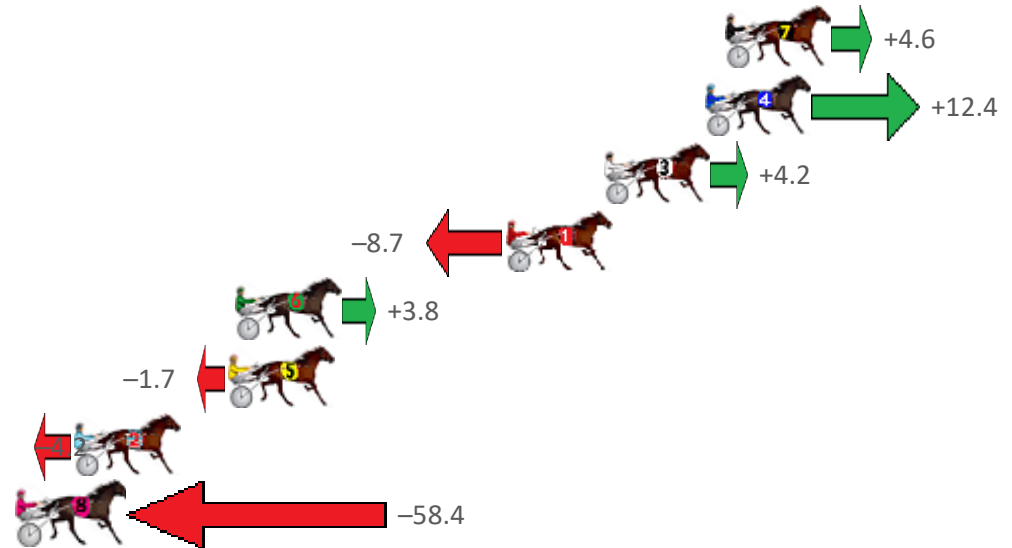

Redcliffe Race 9 Distance 1780m

Wednesday, 21 July 2021

Gross Time: 2:11.10 MileRate: 1:58.50 LeadTime: 11.80s First Qtr: 29.30s Second Qtr: 30.60s Third Qtr: 29.10s Fourth Qtr: 30.30s

NoHorse	Plc	Margin	Time	800Time (W)	400 Time (W)
7 JAY DEE BE ROLLIN	1	0.0m	2:11.10	59.06s (0)	29.98s (0)
4 HOLDINGNO CURRENCY	2	0.8m	2:11.16	58.48s (0)	29.92s (1)
3 FAIREACHDAINN	3	4.8m	2:11.48	59.09s (0)	30.00s (0)
1 MISTER DECORUM	4	8.7m	2:11.79	60.04s (0)	30.96s (0)
6 BRILLIANT ART	5	19.4m	2:12.64	59.12s (1)	30.25s (2)
5 LIFEINHEAVEN	6	19.7m	2:12.66	59.53s (1)	30.56s (1)
2 LOOKS JUST RIGHT	7	25.8m	2:13.15	59.71s (0)	30.78s (0)
8 IM A CLASSY GIRL	8	88.2m	2:18.10	63.71s (0)	34.08s (0)

Finish Position and metres gained from 800m

Sectionals
Powered by

PJ HARNESS ANALYSER Version 3.05 Out Now!
HORSE REPORTS / RAW DATA
All your sectional needs Check us out at www.pjdata.com.au

The Racing Queensland Board (trading as Racing Queensland) and provider are not responsible for the completeness or accuracy of any of the information contained herein, and makes no representations about its suitability for any purpose.