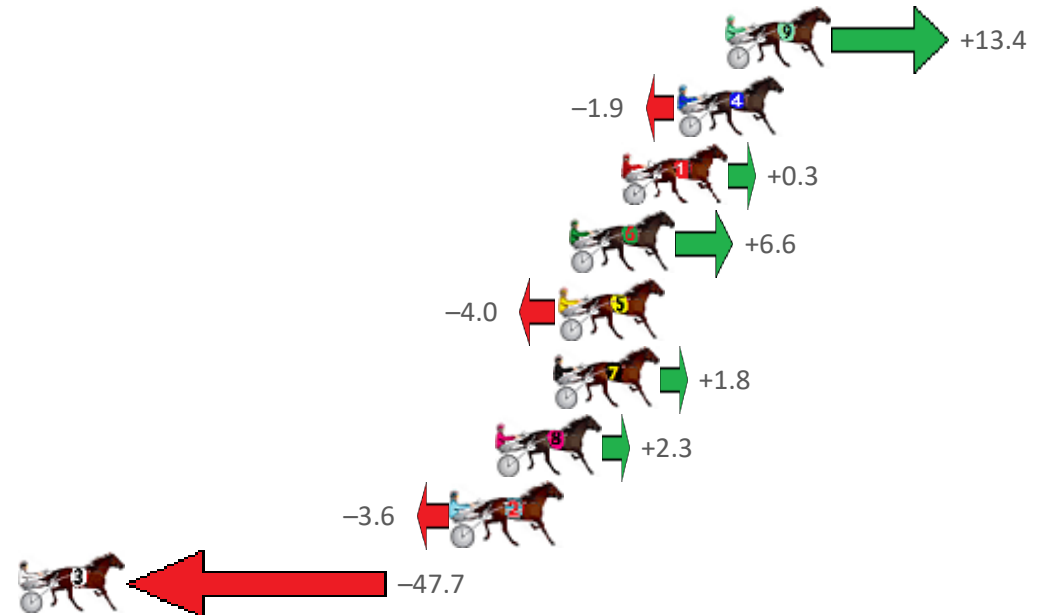

Redcliffe Race 1 Distance 2040m

Wednesday, 21 July 2021

Gross Time: 2:33.80 MileRate: 2:01.30 LeadTime: 31.70s First Qtr: 31.00s Second Qtr: 33.10s Third Qtr: 28.50s Fourth Qtr: 29.50s

No	Horse	Plc	Margin	Time	800Time (W)	400 Time (W)
9	GLENLEDI BOY	1	0.0m	2:33.80	57.03s (2)	29.34s (2)
4	MISTER HART	2	1.9m	2:33.95	58.14s (0)	29.64s (0)
1	WHOSTOLEMYPIGEON	3	4.1m	2:34.12	57.98s (0)	29.42s (0)
6	RIVERLEIGH ROCKET	4	6.2m	2:34.28	57.52s (0)	29.05s (1)
5	YOUNG CONQUEROR	5	6.6m	2:34.31	58.29s (1)	29.75s (1)
7	KOTARE YORK	6	6.8m	2:34.33	57.87s (0)	29.29s (0)
8	SWEET AS	7	9.1m	2:34.50	57.83s (1)	29.55s (2)
2	ARK ME	8	10.8m	2:34.64	58.26s (1)	29.71s (1)
3	HAVING THE FAITH	9	68.7m	2:39.11	61.44s (0)	32.34s (0)

Finish Position and metres gained from 800m

Sectionals
Powered by

PJ HARNESS ANALYSER Version 3.05 Out Now!
HORSE REPORTS / RAW DATA
All your sectional needs Check us out at www.pjdata.com.au

The Racing Queensland Board (trading as Racing Queensland) and provider are not responsible for the completeness or accuracy of any of the information contained herein, and makes no representations about its suitability for any purpose.