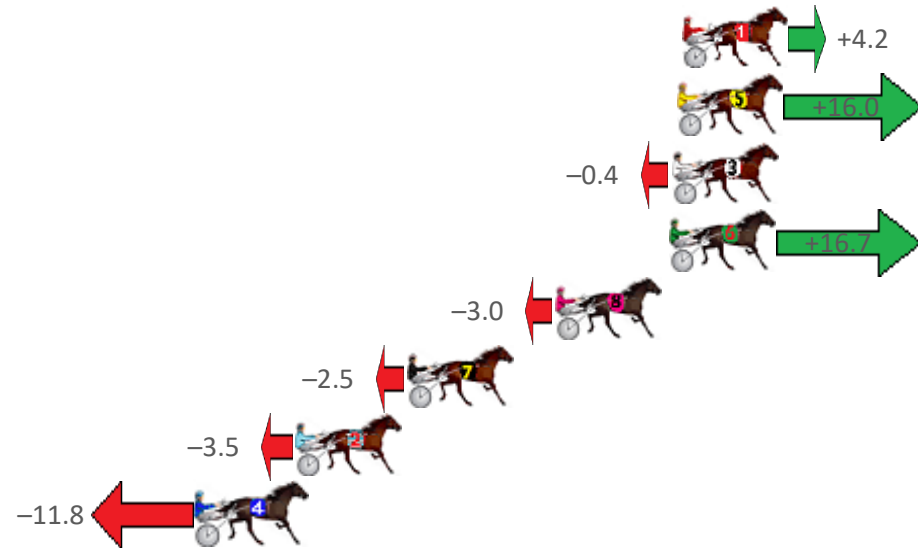

Redcliffe Race 6 Distance 1780m

Wednesday, 21 July 2021

Gross Time: 2:12.90 MileRate: 2:00.10 LeadTime: 11.60s First Qtr: 30.20s Second Qtr: 31.80s Third Qtr: 29.40s Fourth Qtr: 29.90s

NoHorse	Plc	Margin	Time	800Time (W)	400 Time (W)
1 CLARENDEN DAZZLER	1	0.0m	2:12.90	58.99s (0)	29.56s (0)
5 BONDI SHAKE	2	0.2m	2:12.92	58.12s (1)	28.89s (0)
3 ROWDYS ACE	3	0.4m	2:12.93	59.33s (0)	29.93s (0)
6 ROCKINDOWNUNDER	4	0.5m	2:12.94	58.07s (0)	29.06s (1)
8 THEMIDNIGHTRAMBLE	5	5.0m	2:13.29	59.52s (1)	30.03s (1)
7 THANKHEAVNFORGIRLS	6	10.9m	2:13.75	59.48s (0)	30.15s (1)
2 MAJOR LUCKY	7	15.3m	2:14.10	59.56s (1)	29.82s (1)
4 TACTFILLY MAGIC	8	19.2m	2:14.40	60.17s (1)	30.44s (2)

Finish Position and metres gained from 800m

Sectionals
Powered by

The Racing Queensland Board (trading as Racing Queensland) and provider are not responsible for the completeness or accuracy of any of the information contained herein, and makes no representations about its suitability for any purpose.