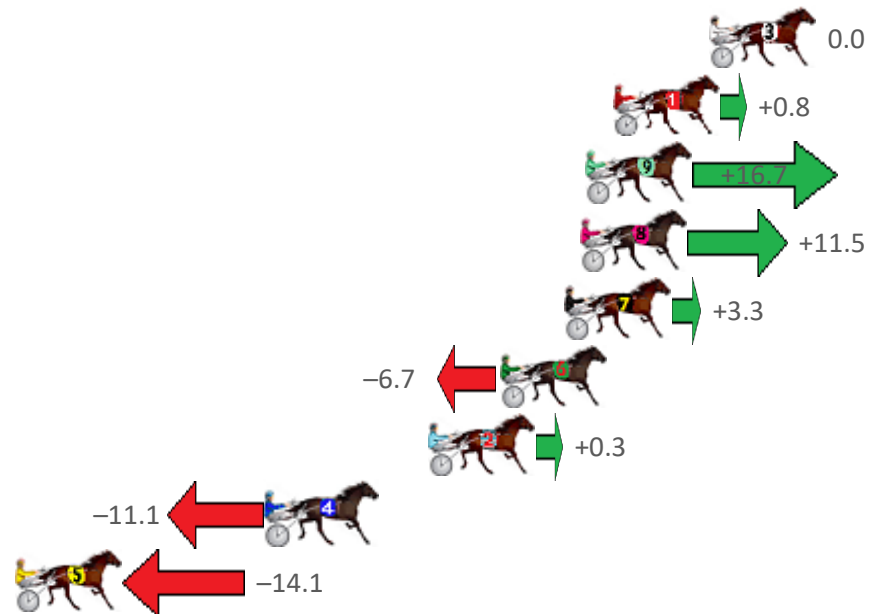

Redcliffe Race 5 Distance 2040m

Wednesday, 21 July 2021

Gross Time: 2:35.90 MileRate: 2:03.00 LeadTime: 34.20s First Qtr: 32.10s Second Qtr: 31.20s Third Qtr: 28.50s Fourth Qtr: 29.90s

NoHorse	Plc	Margin	Time	800Time (W)	400 Time (W)
3 BRIAN CHRISTOPHER	1	0.0m	2:35.90	58.40s (0)	29.90s (0)
1 GO JO JOLT	2	3.8m	2:36.20	58.34s (0)	29.75s (0)
9 DONNY JONES	3	4.9m	2:36.28	57.19s (1)	28.61s (1)
8 BETTING BARON	4	5.1m	2:36.30	57.57s (1)	28.94s (2)
7 NIKALONG HENRY	5	5.7m	2:36.35	58.16s (0)	29.52s (0)
6 BETTOR SPORT	6	8.3m	2:36.55	58.89s (1)	30.32s (1)
2 OLIVER WINKLE	7	11.1m	2:36.77	58.38s (1)	29.67s (1)
4 MAJOR TRALEE	8	17.5m	2:37.27	59.21s (1)	30.53s (1)
5 CIRCLE LINE	9	27.5m	2:38.05	59.42s (0)	30.58s (0)

Finish Position and metres gained from 800m

Sectionals
Powered by

PJ HARNESS ANALYSER Version 3.05 Out Now!
HORSE REPORTS / RAW DATA
All your sectional needs Check us out at www.pjdata.com.au

The Racing Queensland Board (trading as Racing Queensland) and provider are not responsible for the completeness or accuracy of any of the information contained herein, and makes no representations about its suitability for any purpose.