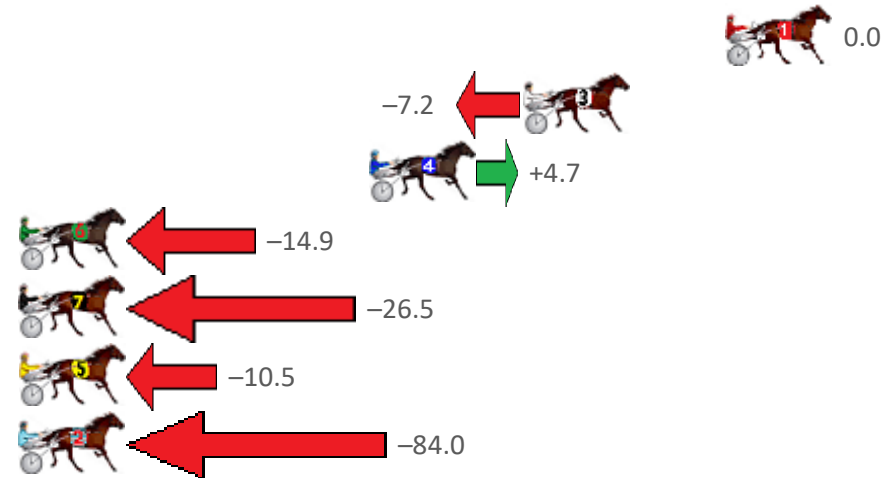

Redcliffe Race 10 Distance 1780m

Wednesday, 21 July 2021

Gross Time: 2:14.30 MileRate: 2:01.50 LeadTime: 11.80s First Qtr: 31.00s Second Qtr: 30.30s Third Qtr: 30.60s Fourth Qtr: 30.60s

NoHorse	Plc	Margin	Time	800Time (W)	400 Time (W)
1 HOLY MADNESS	1	0.0m	2:14.30	61.20s (0)	30.60s (0)
3 VODKA EN ICE	2	8.0m	2:14.94	61.75s (1)	30.83s (0)
4 OUTER CHANGE	3	14.1m	2:15.43	60.84s (1)	30.79s (2)
6 ALWAYS BE A TORQUE	4	28.1m	2:16.55	62.33s (1)	32.16s (1)
7 LOOKINGFORARAINBO	5	45.7m	2:17.96	63.22s (0)	32.56s (1)
5 PRIDE AND LOUD	6	47.5m	2:18.10	62.00s (0)	31.47s (0)
2 CACTUS ROSE	7	97.6m	2:22.12	67.59s (0)	36.81s (0)

Finish Position and metres gained from 800m

Sectionals
Powered by

PJ HARNESS ANALYSER Version 3.05 Out Now!
HORSE REPORTS / RAW DATA
All your sectional needs Check us out at www.pjdata.com.au

The Racing Queensland Board (trading as Racing Queensland) and provider are not responsible for the completeness or accuracy of any of the information contained herein, and makes no representations about its suitability for any purpose.