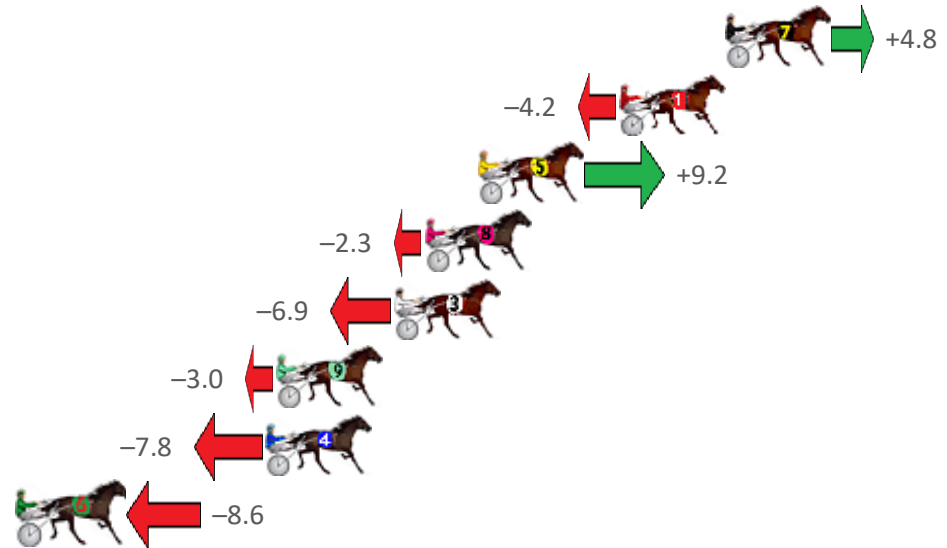

Redcliffe Race 2 Distance 1780m

Wednesday, 21 July 2021

Gross Time: 2:08.80   MileRate: 1:56.40   LeadTime: 11.40s   First Qtr: 29.40s   Second Qtr: 30.30s   Third Qtr: 28.70s   Fourth Qtr: 29.00s

NoHorse	Plc	Margin	Time	800Time (W)	400 Time (W)
7 WESTAR SAM	1	0.0m	2:08.80	57.36s (0)	28.67s (0)
1 BARKWAY ARNOLD	2	4.2m	2:09.12	58.00s (0)	29.30s (0)
5 GOTTAHAVEAHOBBIIE	3	9.8m	2:09.55	57.04s (1)	28.15s (0)
8 MACHIN OUT	4	11.9m	2:09.71	57.86s (0)	29.17s (0)
3 JILLIBY JACKPOT	5	13.1m	2:09.80	58.19s (1)	29.19s (1)
9 ROYAL OBSESSION	6	17.8m	2:10.15	57.92s (1)	28.90s (1)
4 SO BOBS YOUR UNCLE	7	18.2m	2:10.18	58.26s (1)	29.27s (2)
6 GELDOF	8	32.0m	2:11.24	58.32s (1)	29.35s (1)

Finish Position and metres gained from 800m

Sectionals
Powered by

PJ HARNESS ANALYSER Version 3.05 Out Now!
HORSE REPORTS / RAW DATA
All your sectional needs   Check us out at www.pjdata.com.au

The Racing Queensland Board (trading as Racing Queensland) and provider are not responsible for the completeness or accuracy of any of the information contained herein, and makes no representations about its suitability for any purpose.