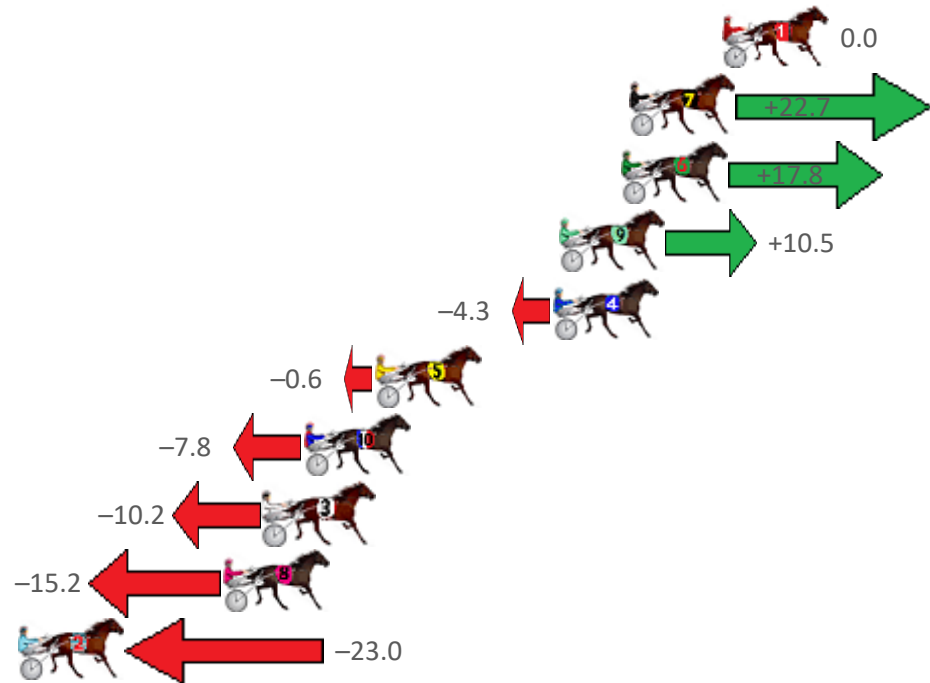

Albion Park Race 4 Distance 1660m

Thursday, 1 July 2021

Gross Time: 2:01.50 MileRate: 1:57.80 LeadTime: 3.50s First Qtr: 29.50s Second Qtr: 30.50s Third Qtr: 28.60s Fourth Qtr: 29.40s

No Horse	Plc	Margin	Time	800Time (W)	400 Time (W)
1 TUAKANA	1	0.0m	2:01.50	58.00s (0)	29.40s (0)
7 MAJOR LUCKY	2	3.7m	2:01.79	56.36s (1)	28.47s (2)
6 SHEZ GOT BLING	3	4.0m	2:01.81	56.72s (1)	28.80s (2)
9 HIGH ON MONTANA	4	6.5m	2:02.00	57.24s (1)	29.30s (2)
4 ALBERIO	5	6.7m	2:02.02	58.31s (1)	29.73s (1)
5 ROWDYS ACE	6	13.8m	2:02.56	58.04s (0)	28.98s (0)
10 RISKY BUZINESS	7	16.6m	2:02.78	58.56s (0)	29.56s (0)
3 CLARES FOOL	8	18.2m	2:02.90	58.74s (1)	29.93s (1)
8 RANCHO MAN	9	19.8m	2:03.03	59.10s (0)	30.15s (0)
2 MELTON MAX GENTLE	10	35.4m	2:04.23	59.66s (1)	30.63s (1)

Finish Position and metres gained from 800m

Sectionals
Powered by

PJ HARNESS ANALYSER

HORSE REPORTS / RAW DATA

All your sectional needs

Check us out at www.pjdata.com.au

Version 3.05
Out Now!

The Racing Queensland Board (trading as Racing Queensland) and provider are not responsible for the completeness or accuracy of any of the information contained herein, and makes no representations about its suitability for any purpose.