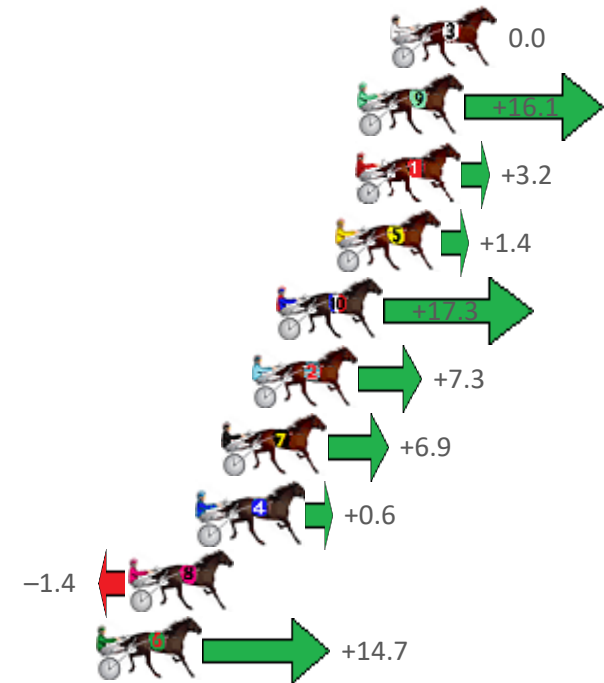

Albion Park Race 6 Distance 1660m

Thursday, 1 July 2021

Gross Time: 2:01.80 MileRate: 1:58.10 LeadTime: 3.50s First Qtr: 29.50s Second Qtr: 31.60s Third Qtr: 28.90s Fourth Qtr: 28.30s

No Horse	Plc	Margin	Time	800Time (W)	400 Time (W)
3 GET READY TO ROCK	1	0.0m	2:01.80	57.20s (0)	28.30s (0)
9 MY ULTIMATE BONDI	2	1.3m	2:01.90	56.06s (1)	27.48s (2)
1 DOOLITTLE DOOZZIE	3	1.4m	2:01.90	56.97s (0)	28.06s (0)
5 BARIKA	4	2.2m	2:01.96	57.10s (1)	28.27s (1)
10 GUIDO DA SIENA	5	4.5m	2:02.13	55.97s (1)	28.17s (3)
2 CROWN MOJO	6	5.5m	2:02.21	56.68s (1)	28.01s (1)
7 MY ULTIMATE CLIPPA	7	6.7m	2:02.30	56.71s (0)	27.72s (1)
4 JAZIAH	8	7.6m	2:02.37	57.16s (1)	28.44s (2)
8 MY CHINA DOLL	9	10.4m	2:02.57	57.30s (0)	28.37s (0)
6 ASHKII	10	11.7m	2:02.67	56.15s (1)	27.81s (2)

Finish Position and metres gained from 800m

Sectionals
Powered by

PJ HARNESS ANALYSER Version 3.05 Out Now!
HORSE REPORTS / RAW DATA
All your sectional needs Check us out at www.pjdata.com.au

The Racing Queensland Board (trading as Racing Queensland) and provider are not responsible for the completeness or accuracy of any of the information contained herein, and makes no representations about its suitability for any purpose.