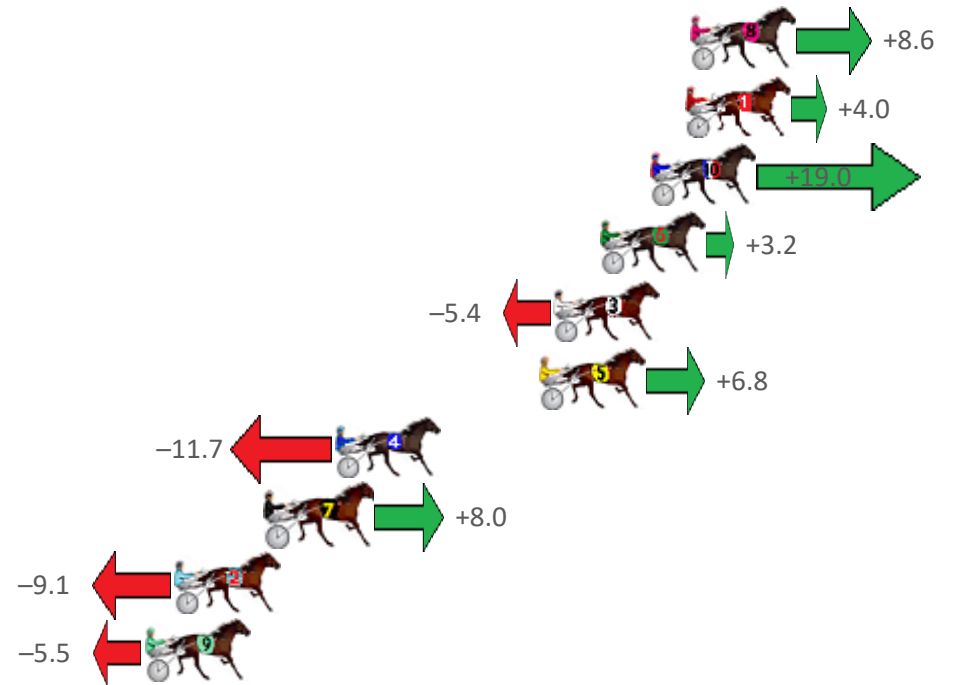

Albion Park Race 9 Distance 1660m

Thursday, 1 July 2021

Gross Time: 1:59.40 MileRate: 1:55.80 LeadTime: 3.40s First Qtr: 27.50s Second Qtr: 30.60s Third Qtr: 29.30s Fourth Qtr: 28.60s

No Horse	Plc	Margin	Time	800Time (W)	400 Time (W)
8 THE CROUPIER	1	0.0m	1:59.40	57.28s (0)	27.99s (0)
1 BLUE MOON RISING	2	0.2m	1:59.42	57.61s (0)	28.32s (0)
10 MUCH BETTOR	3	1.6m	1:59.52	56.53s (1)	27.75s (2)
6 DAPPER	4	3.6m	1:59.67	57.67s (1)	28.54s (2)
3 FEELS LIKA WINNER	5	5.4m	1:59.81	58.29s (0)	28.98s (0)
5 GODDESS JUJON	6	6.0m	1:59.85	57.41s (0)	28.09s (0)
4 HAVING THE FAITH	7	14.1m	2:00.46	58.74s (1)	29.42s (1)
7 WHISKEY BLAZE	8	16.8m	2:00.66	57.32s (1)	28.54s (2)
2 SO KOOL MASTER	9	20.5m	2:00.94	58.55s (1)	29.32s (1)
9 BELLA BALL TERROR	10	21.7m	2:01.03	58.30s (1)	29.47s (2)

Finish Position and metres gained from 800m

Sectionals
Powered by

PJ HARNESS ANALYSER

HORSE REPORTS / RAW DATA

All your sectional needs

Version 3.05
Out Now!

Check us out at www.pjdata.com.au

The Racing Queensland Board (trading as Racing Queensland) and provider are not responsible for the completeness or accuracy of any of the information contained herein, and makes no representations about its suitability for any purpose.