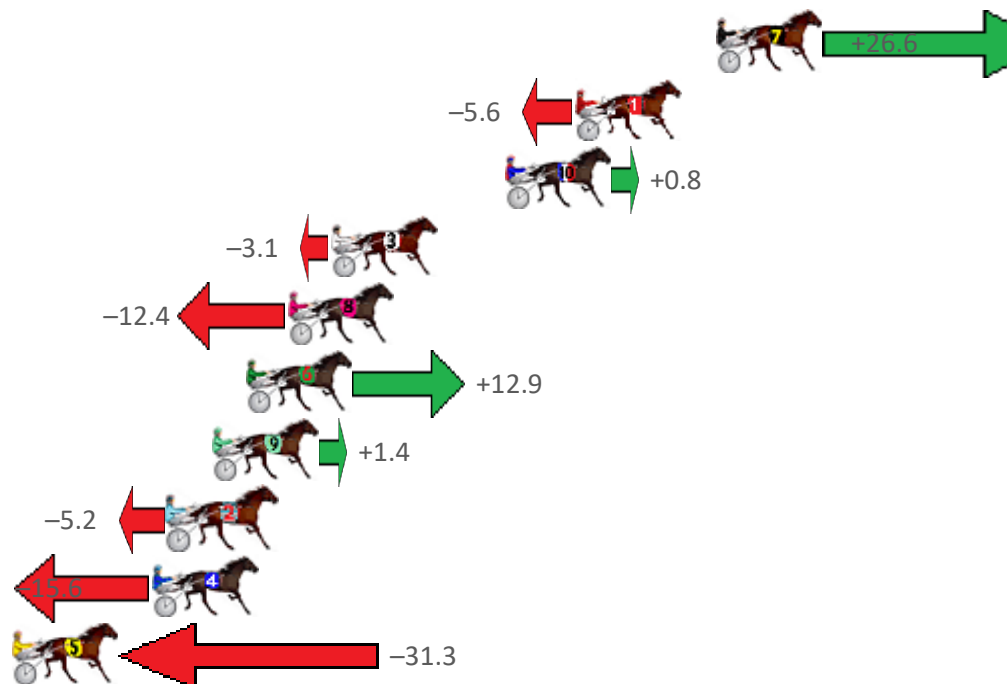

Albion Park Race 7 Distance 1660m

Thursday, 1 July 2021

Gross Time: 1:59.60 MileRate: 1:56.00 LeadTime: 3.40s First Qtr: 28.90s Second Qtr: 29.80s Third Qtr: 28.40s Fourth Qtr: 29.10s

No Horse	Plc	Margin	Time	800Time (W)	400 Time (W)
7 EL AGUILA	1	0.0m	1:59.60	55.60s (1)	27.75s (3)
1 BARKWAY ARNOLD	2	5.6m	2:00.03	57.90s (0)	29.51s (0)
10 COURAGEOUS LEO	3	8.4m	2:00.24	57.44s (0)	28.93s (0)
3 HES SWEET	4	15.3m	2:00.77	57.72s (1)	29.12s (1)
8 SUBTLE ADVICE	5	17.0m	2:00.90	58.39s (0)	29.85s (0)
6 CASHWRANGS SMOKER	6	18.7m	2:01.03	56.58s (1)	28.69s (0)
9 BETTERTHANSPRAYING	7	20.0m	2:01.13	57.40s (1)	28.84s (1)
2 STREET WRITER	8	21.8m	2:01.26	57.87s (1)	29.35s (0)
4 MY ULTIMATE LOUIE	9	22.4m	2:01.31	58.61s (1)	29.97s (1)
5 MACH TORQUE	10	36.5m	2:02.39	59.74s (2)	30.58s (2)

Finish Position and metres gained from 800m

Sectionals
Powered by

PJ HARNESS ANALYSER

HORSE REPORTS / RAW DATA

All your sectional needs

Version 3.05
Out Now!

Check us out at www.pjdata.com.au

The Racing Queensland Board (trading as Racing Queensland) and provider are not responsible for the completeness or accuracy of any of the information contained herein, and makes no representations about its suitability for any purpose.