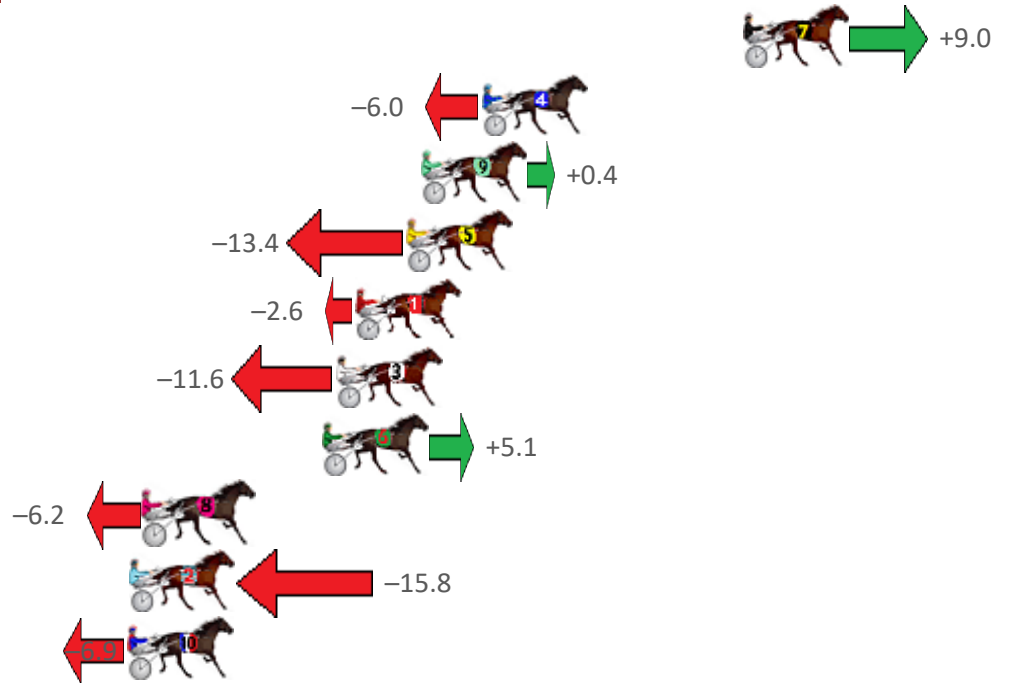

Albion Park Race 2 Distance 1660m

Thursday, 1 July 2021

Gross Time: 2:03.30 MileRate: 1:59.60 LeadTime: 3.50s First Qtr: 28.80s Second Qtr: 33.00s Third Qtr: 28.90s Fourth Qtr: 29.10s

No Horse	Plc	Margin	Time	800Time (W)	400 Time (W)
7 TRUMP EM BABE	1	0.0m	2:03.30	57.35s (1)	29.00s (2)
4 TICK OF THE CLOCK	2	10.4m	2:04.09	58.43s (0)	29.49s (0)
9 HARRY CROFT	3	12.8m	2:04.28	57.97s (1)	29.10s (2)
5 NAUGHTYINHEAVEN	4	13.4m	2:04.32	58.97s (0)	30.07s (0)
1 SOMEWHEREINHEAVEN	5	15.4m	2:04.48	58.19s (0)	29.16s (0)
3 SCHOOPY	6	16.2m	2:04.54	58.84s (1)	29.95s (1)
6 GINA TARANTELLA	7	16.7m	2:04.57	57.63s (1)	29.47s (3)
8 DATSINAHURRI	8	23.8m	2:05.12	58.45s (0)	29.30s (0)
2 PAGEANTRY	9	24.4m	2:05.16	59.14s (0)	30.03s (1)
10 THE LAST DRAGON	10	24.5m	2:05.17	58.50s (1)	29.63s (1)

Finish Position and metres gained from 800m

Sectionals
Powered by

PJ HARNESS ANALYSER

HORSE REPORTS / RAW DATA

Version 3.05
Out Now!

All your sectional needs

Check us out at www.pjdata.com.au

The Racing Queensland Board (trading as Racing Queensland) and provider are not responsible for the completeness or accuracy of any of the information contained herein, and makes no representations about its suitability for any purpose.