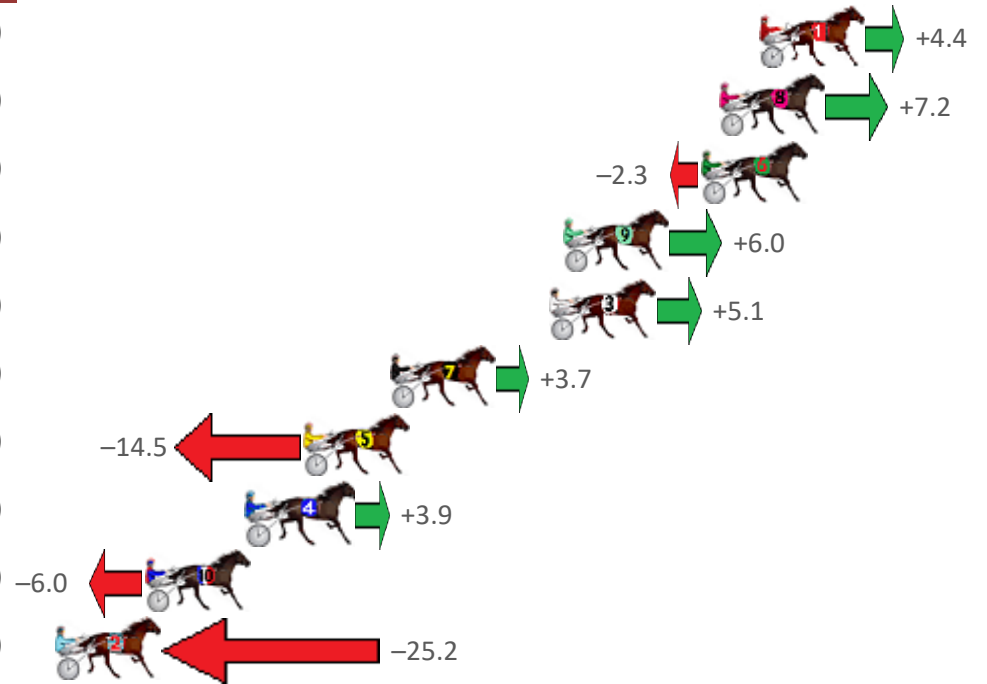

Albion Park Race 1 Distance 1660m

Thursday, 1 July 2021

Gross Time: 2:02.20 MileRate: 1:58.50 LeadTime: 3.50s First Qtr: 28.70s Second Qtr: 32.20s Third Qtr: 28.90s Fourth Qtr: 28.90s

No Horse	Plc	Margin	Time	800Time (W)	400 Time (W)
1 BELLAVICTREE	1	0.0m	2:02.20	57.48s (0)	28.58s (0)
8 COME ON SLOOPY	2	1.6m	2:02.32	57.28s (0)	28.21s (2)
6 STUDLEIGH MARK	3	2.3m	2:02.37	57.97s (0)	29.07s (0)
9 INNOCENT HEAVEN	4	7.8m	2:02.79	57.37s (0)	28.38s (0)
3 KALANI	5	8.3m	2:02.83	57.43s (1)	28.39s (1)
7 INZANIGHT	6	14.7m	2:03.31	57.53s (1)	28.59s (2)
5 VALKYRIE HANOVER	7	18.1m	2:03.57	58.84s (1)	29.98s (1)
4 BALLERINI	8	20.3m	2:03.74	57.52s (1)	28.59s (2)
10 WEDDING NIGHT	9	24.4m	2:04.05	58.23s (0)	29.10s (1)
2 LIL MISS BREEZY	10	33.6m	2:04.75	59.61s (1)	30.80s (1)

Finish Position and metres gained from 800m

Sectionals
Powered by

PJ HARNESS ANALYSER Version 3.05 Out Now!
HORSE REPORTS / RAW DATA
All your sectional needs Check us out at www.pjdata.com.au

The Racing Queensland Board (trading as Racing Queensland) and provider are not responsible for the completeness or accuracy of any of the information contained herein, and makes no representations about its suitability for any purpose.