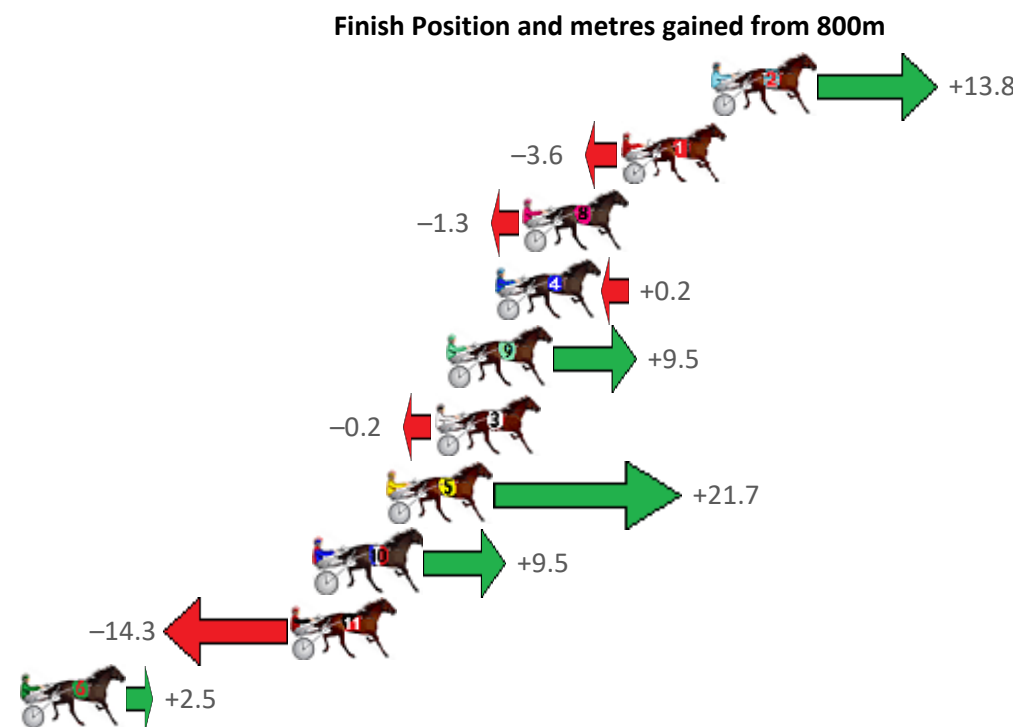

Albion Park Race 8 Distance 2138m

Thursday, 1 July 2021

Gross Time: 2:38.20 MileRate: 1:59.10 LeadTime: 39.40s First Qtr: 32.50s Second Qtr: 28.30s Third Qtr: 27.80s Fourth Qtr: 30.20s

No Horse	Plc	Margin	Time	800Time (W)	400 Time (W)
2 SLICK BLASTER	1	0.0m	2:38.20	57.01s (1)	29.15s (3)
1 IMFEELINGIT	2	3.6m	2:38.48	58.26s (0)	30.47s (0)
8 FIRE AND ICE	3	7.5m	2:38.79	58.09s (0)	30.09s (0)
4 CALA JANE	4	8.6m	2:38.88	57.99s (1)	30.08s (2)
9 LORD DIGBY	5	10.5m	2:39.03	57.32s (1)	29.89s (4)
3 KOTARE YORK	6	11.0m	2:39.07	58.01s (0)	30.00s (0)
5 SO BOBS YOUR UNCLE	7	12.9m	2:39.22	56.44s (1)	28.90s (1)
10 COLONEL JOY	8	15.7m	2:39.44	57.32s (1)	29.88s (1)
11 GLENLEDI BOY	9	16.7m	2:39.52	59.03s (1)	30.93s (1)
6 WHOSTOLEMYPIGEON	10	27.5m	2:40.37	57.82s (1)	30.19s (0)

Sectionals
Powered by

PJ HARNESS ANALYSER Version 3.05 Out Now!
HORSE REPORTS / RAW DATA
All your sectional needs Check us out at www.pjdata.com.au

The Racing Queensland Board (trading as Racing Queensland) and provider are not responsible for the completeness or accuracy of any of the information contained herein, and makes no representations about its suitability for any purpose.