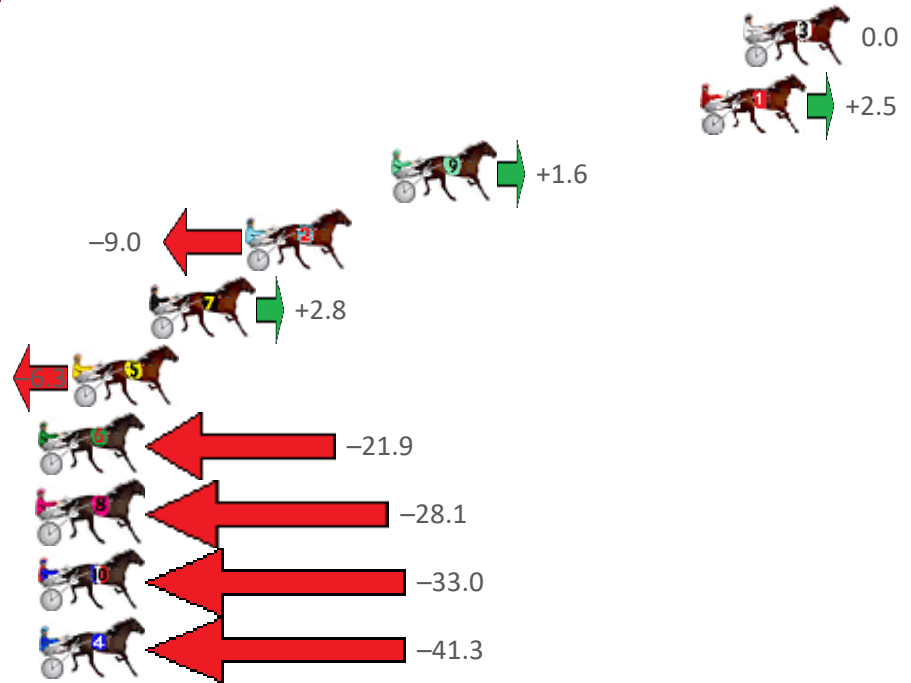

Albion Park Race 5 Distance 1660m

Thursday, 1 July 2021

Gross Time: 1:59.60 MileRate: 1:56.00 LeadTime: 3.40s First Qtr: 28.40s Second Qtr: 30.60s Third Qtr: 28.90s Fourth Qtr: 28.30s

No Horse	Plc	Margin	Time	800Time (W)	400 Time (W)
3 I AM SPARTA	1	0.0m	1:59.60	57.20s (0)	28.30s (0)
1 NON PASSARE	2	1.7m	1:59.73	57.02s (0)	28.11s (0)
9 SCHEU CREEK	3	14.0m	2:00.64	57.09s (1)	28.20s (2)
2 CLARENDEN DAZZLER	4	19.8m	2:01.07	57.84s (1)	28.91s (1)
7 THE CASUAL GOOSE	5	23.6m	2:01.35	57.00s (1)	28.12s (1)
5 TACTFILLY MAGIC	6	26.7m	2:01.59	57.65s (1)	28.67s (1)
6 TORQUE IN CONTROL	7	28.5m	2:01.72	58.76s (1)	29.81s (1)
8 RAFFERTY DELIGHTS	8	36.5m	2:02.31	59.20s (0)	30.02s (0)
10 JANG PEL	9	45.6m	2:02.99	59.55s (0)	30.28s (0)
4 MISS FERNANDEZ	10	65.5m	2:04.47	60.14s (0)	30.56s (0)

Finish Position and metres gained from 800m

Sectionals
Powered by

PJ HARNESS ANALYSER Version 3.05 Out Now!
HORSE REPORTS / RAW DATA
All your sectional needs Check us out at www.pjdata.com.au

The Racing Queensland Board (trading as Racing Queensland) and provider are not responsible for the completeness or accuracy of any of the information contained herein, and makes no representations about its suitability for any purpose.