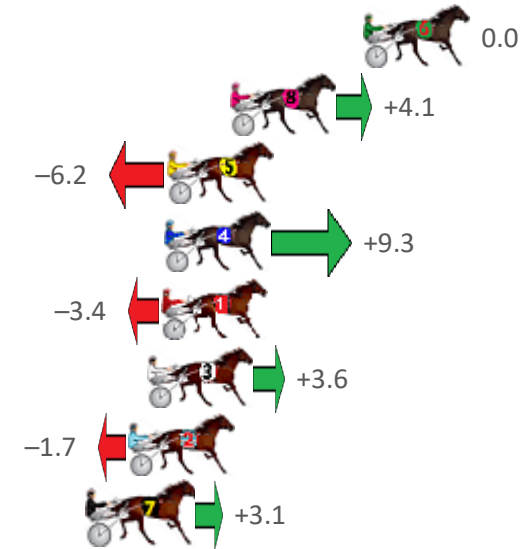

Albion Park Race 8 Distance 1660m

Friday, 25 June 2021

Gross Time: 2:02.60 MileRate: 1:58.90 LeadTime: 3.60s First Qtr: 29.20s Second Qtr: 31.00s Third Qtr: 28.40s Fourth Qtr: 30.40s

No Horse	Plc	Margin	Time	800Time (W)	400 Time (W)
6 ATOMIC BOMBSHELL	1	0.0m	2:02.60	58.80s (0)	30.40s (0)
8 ROWDYS ACE	2	5.3m	2:03.02	58.50s (0)	29.89s (0)
5 HIGH ON MONTANA	3	7.8m	2:03.22	59.25s (1)	30.64s (1)
4 MONTANA PRIDE	4	7.9m	2:03.23	58.12s (1)	29.92s (2)
1 DUKE	5	8.0m	2:03.24	59.05s (0)	30.46s (0)
3 TORQUE TO THE MAX	6	8.6m	2:03.28	58.54s (1)	30.02s (1)
2 ALLY PINK	7	9.3m	2:03.34	58.92s (1)	30.39s (1)
7 GINA TARANTELLA	8	10.9m	2:03.47	58.57s (0)	29.97s (0)

Finish Position and metres gained from 800m

Sectionals
Powered by

PJ HARNESS ANALYSER Version 3.05 Out Now!
HORSE REPORTS / RAW DATA
All your sectional needs Check us out at www.pjdata.com.au

The Racing Queensland Board (trading as Racing Queensland) and provider are not responsible for the completeness or accuracy of any of the information contained herein, and makes no representations about its suitability for any purpose.