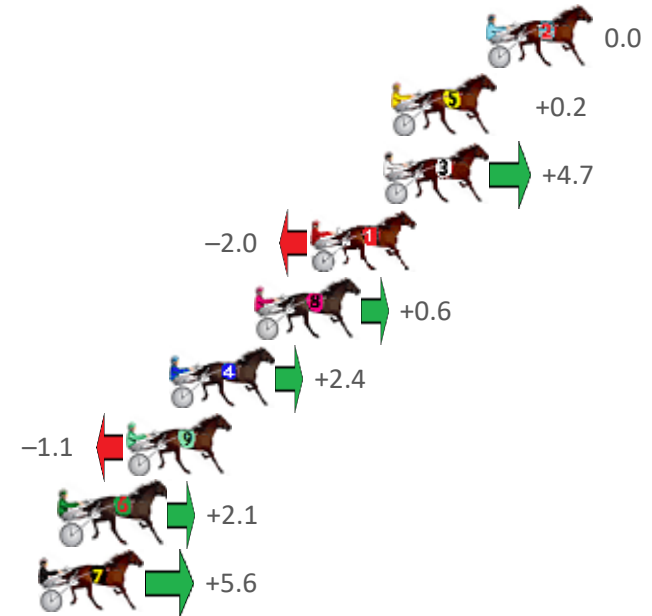

Albion Park Race 6 Distance 1660m

Friday, 25 June 2021

Gross Time: 2:03.40   MileRate: 1:59.70   LeadTime: 3.50s   First Qtr: 30.00s   Second Qtr: 32.60s   Third Qtr: 28.80s   Fourth Qtr: 28.50s

No Horse	Plc	Margin	Time	800Time (W)	400 Time (W)
2 IMA BIRUBI BOY	1	0.0m	2:03.40	57.30s (0)	28.50s (0)
5 TEE JAY CEE	2	3.8m	2:03.68	57.29s (1)	28.44s (1)
3 MAJOR LUCKY	3	4.1m	2:03.71	56.97s (1)	28.12s (1)
1 MISS FERNANDEZ	4	7.0m	2:03.92	57.44s (0)	28.57s (0)
8 DOLLARBILL	5	9.2m	2:04.09	57.26s (0)	28.30s (0)
4 JET FORCE	6	12.6m	2:04.34	57.13s (0)	28.16s (0)
9 MELTON INSULTED	7	14.3m	2:04.47	57.38s (1)	28.52s (1)
6 SIR SEMPER FIDELIS	8	16.9m	2:04.66	57.15s (1)	28.31s (1)
7 MAYWYN A JUG ORTW	9	17.8m	2:04.73	56.90s (1)	28.03s (1)

Finish Position and metres gained from 800m

Sectionals
Powered by

PJ HARNESS ANALYSER Version 3.05 Out Now!
HORSE REPORTS / RAW DATA
All your sectional needs   Check us out at www.pjdata.com.au

The Racing Queensland Board (trading as Racing Queensland) and provider are not responsible for the completeness or accuracy of any of the information contained herein, and makes no representations about its suitability for any purpose.