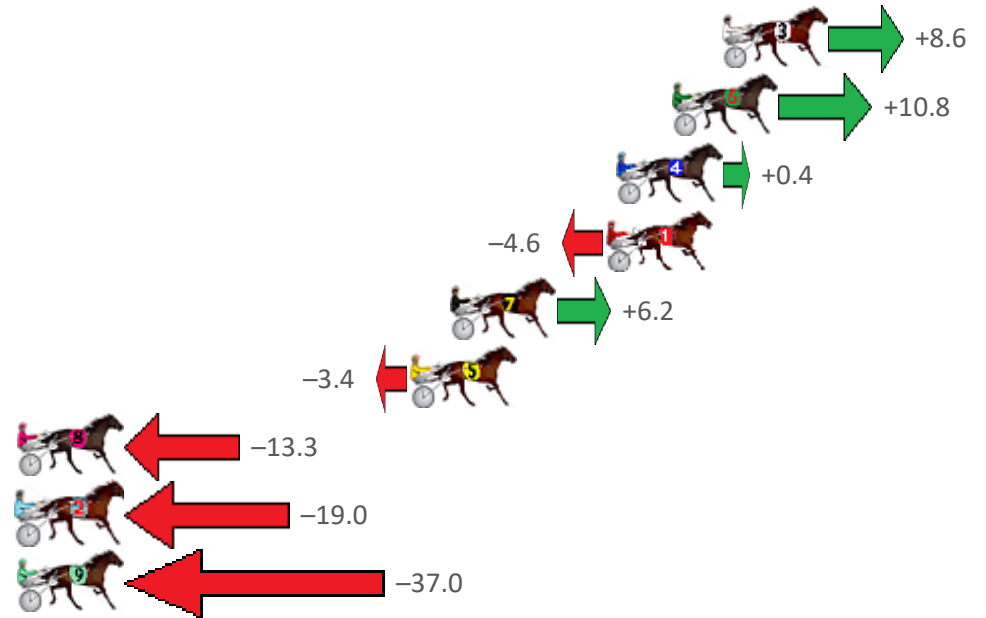

Albion Park Race 9 Distance 2138m

Friday, 25 June 2021

Gross Time: 2:49.80 MileRate: 2:06.60 LeadTime: 45.70s First Qtr: 31.20s Second Qtr: 32.60s Third Qtr: 30.00s Fourth Qtr: 30.30s

No Horse	Plc	Margin	Time	800Time (W)	400 Time (W)
3 MAJESTIC SPEED	1	0.0m	2:49.80	59.66s (1)	30.18s (1)
6 JUST CALL ME MOLLY	2	2.0m	2:49.96	59.49s (1)	30.00s (1)
4 TOUCHE DE FLING	3	4.2m	2:50.13	60.27s (0)	30.19s (0)
1 ALDEBARAN SELENA	4	4.6m	2:50.16	60.64s (0)	30.65s (0)
7 IMA CALVERT ROSE	5	10.8m	2:50.66	59.84s (1)	30.33s (1)
5 NO LOVE ABOUT IT	6	12.4m	2:50.78	60.55s (0)	30.38s (0)
8 CLOVER LOU	7	41.7m	2:53.11	61.30s (1)	31.09s (0)
2 MYRTLE BEACH	8	56.4m	2:54.27	61.72s (0)	31.31s (0)
9 SPIDERS DEVIL	9	59.8m	2:54.54	63.07s (1)	32.60s (1)

Finish Position and metres gained from 800m

Sectionals
Powered by

PJ HARNESS ANALYSER Version 3.05 Out Now!
HORSE REPORTS / RAW DATA
All your sectional needs Check us out at www.pjdata.com.au

The Racing Queensland Board (trading as Racing Queensland) and provider are not responsible for the completeness or accuracy of any of the information contained herein, and makes no representations about its suitability for any purpose.