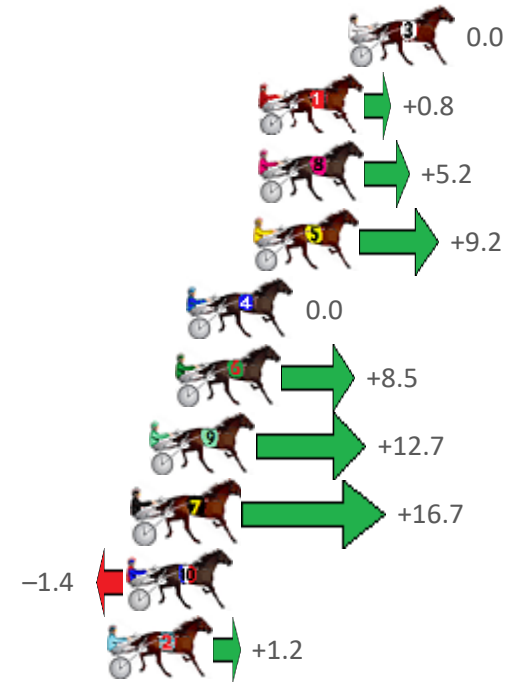

Albion Park Race 3 Distance 1660m

Friday, 25 June 2021

Gross Time: 1:59.10 MileRate: 1:55.50 LeadTime: 3.60s First Qtr: 27.80s Second Qtr: 30.00s Third Qtr: 28.50s Fourth Qtr: 29.20s

No Horse	Plc	Margin	Time	800Time (W)	400 Time (W)
3 OUR ULTIMATE HANNA	1	0.0m	1:59.10	57.70s (0)	29.20s (0)
1 CASHWRANGS SMOKER	2	3.6m	1:59.38	57.64s (0)	28.97s (0)
8 SPRINGFIELD SPIRIT	3	3.6m	1:59.38	57.33s (0)	28.63s (0)
5 SHEZ GRININ	4	3.8m	1:59.39	57.04s (0)	28.29s (0)
4 NICKS PICK	5	6.4m	1:59.59	57.70s (1)	29.17s (1)
6 VOODOO LOU	6	6.9m	1:59.63	57.09s (1)	28.48s (3)
9 SLICK BLASTER	7	7.9m	1:59.71	56.79s (1)	28.41s (1)
7 ITS SUPER EASY	8	8.5m	1:59.75	56.50s (1)	28.32s (2)
10 CAPTAIN NEMO	9	8.8m	1:59.77	57.80s (2)	29.00s (2)
2 MISS MIA	10	9.6m	1:59.84	57.61s (1)	29.01s (1)

Finish Position and metres gained from 800m

Sectionals
Powered by

PJ HARNESS ANALYSER Version 3.05 Out Now!
HORSE REPORTS / RAW DATA
All your sectional needs Check us out at www.pjdata.com.au

The Racing Queensland Board (trading as Racing Queensland) and provider are not responsible for the completeness or accuracy of any of the information contained herein, and makes no representations about its suitability for any purpose.