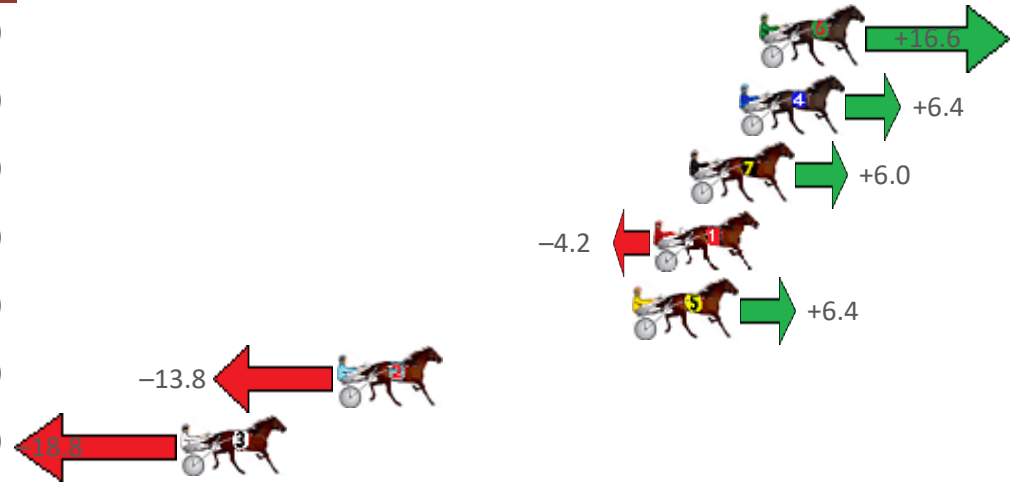

Albion Park Race 4 Distance 2138m

Friday, 25 June 2021

Gross Time: 2:37.40 MileRate: 1:58.50 LeadTime: 38.60s First Qtr: 30.80s Second Qtr: 30.50s Third Qtr: 28.20s Fourth Qtr: 29.30s

No Horse	Plc	Margin	Time	800Time (W)	400 Time (W)
6 EH EF EL	1	0.0m	2:37.40	56.31s (1)	28.86s (3)
4 ALE ALE KAI	2	0.8m	2:37.46	57.04s (1)	28.94s (1)
7 LIFE OF BRIAN	3	2.8m	2:37.62	57.07s (0)	28.66s (1)
1 COLONEL JOY	4	4.2m	2:37.72	57.80s (0)	29.61s (0)
5 SOHO TSUNAMI	5	5.0m	2:37.78	57.04s (2)	29.56s (3)
2 DYNAMIC BROMAC	6	16.8m	2:38.69	58.49s (1)	30.22s (2)
3 HUNZA VALLEY	7	23.0m	2:39.17	58.84s (0)	30.52s (0)

Finish Position and metres gained from 800m

Sectionals
Powered by

PJ HARNESS ANALYSER Version 3.05 Out Now!
HORSE REPORTS / RAW DATA
All your sectional needs Check us out at www.pjdata.com.au

The Racing Queensland Board (trading as Racing Queensland) and provider are not responsible for the completeness or accuracy of any of the information contained herein, and makes no representations about its suitability for any purpose.