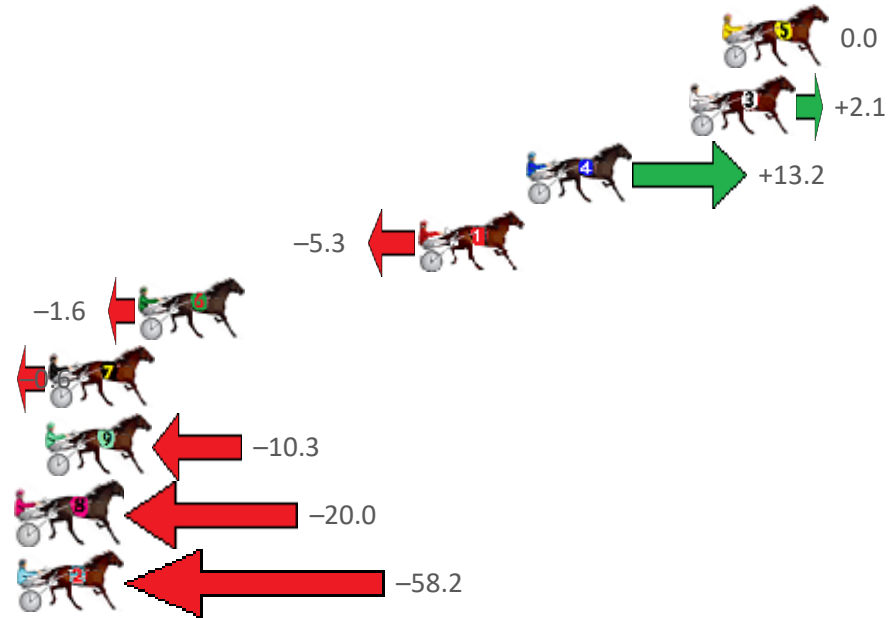

Albion Park Race 7 Distance 1660m

Friday, 25 June 2021

Gross Time: 1:58.60 MileRate: 1:55.00 LeadTime: 3.50s First Qtr: 28.00s Second Qtr: 30.10s Third Qtr: 28.10s Fourth Qtr: 28.90s

No Horse	Plc	Margin	Time	800Time (W)	400 Time (W)
5 UNCLE SHANK	1	0.0m	1:58.60	57.00s (0)	28.90s (0)
3 MYSTERY ROAD	2	1.3m	1:58.70	56.85s (1)	28.69s (0)
4 OUR ACTION MAN	3	7.8m	1:59.19	56.06s (0)	27.72s (0)
1 KING OF COOL	4	12.1m	1:59.52	57.38s (0)	28.75s (0)
6 WHATA TERROR	5	23.2m	2:00.36	57.11s (1)	28.70s (2)
7 UNCLE LUKEY	6	26.8m	2:00.63	57.04s (1)	28.64s (1)
9 CHARMING CHARLOTTE	7	26.9m	2:00.64	57.73s (1)	29.07s (1)
8 BEE A BLESSING	8	31.4m	2:00.98	58.42s (0)	29.75s (0)
2 MY ULTIMATE CLIPPA	9	69.8m	2:03.89	61.12s (1)	32.48s (1)

Finish Position and metres gained from 800m

Sectionals
Powered by

PJ HARNESS ANALYSER
HORSE REPORTS / RAW DATA

Version 3.05
Out Now!

All your sectional needs

Check us out at www.pjdata.com.au

The Racing Queensland Board (trading as Racing Queensland) and provider are not responsible for the completeness or accuracy of any of the information contained herein, and makes no representations about its suitability for any purpose.