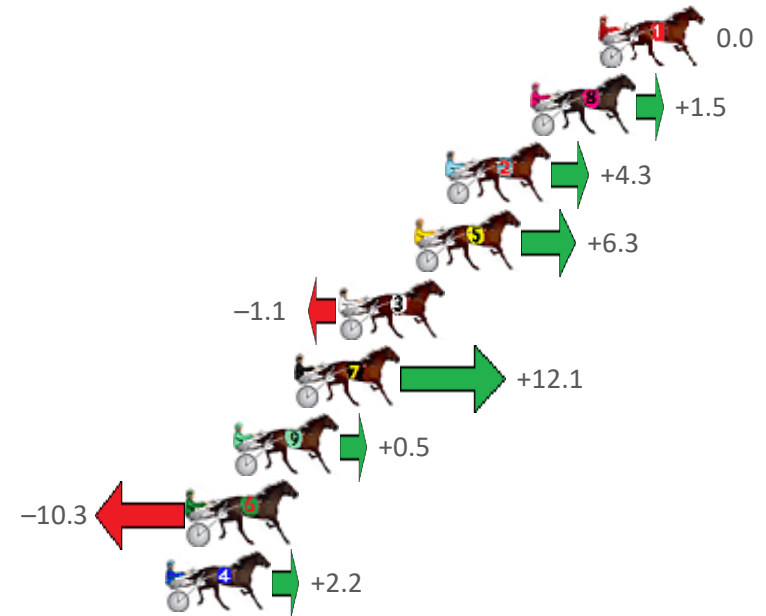

Albion Park Race 5 Distance 1660m

Friday, 25 June 2021

Gross Time: 2:01.00 MileRate: 1:57.30 LeadTime: 3.50s First Qtr: 29.20s Second Qtr: 31.20s Third Qtr: 28.40s Fourth Qtr: 28.70s

No Horse	Plc	Margin	Time	800Time (W)	400 Time (W)
1 ARTISTIC SAINT	1	0.0m	2:01.00	57.10s (0)	28.70s (0)
8 MISSTREPO	2	2.7m	2:01.20	56.99s (0)	28.58s (0)
2 MY ULTIMATE BONDI	3	6.1m	2:01.46	56.79s (1)	28.58s (1)
5 FLO RYDA	4	7.3m	2:01.55	56.65s (0)	28.32s (1)
3 CALL ME TRISH	5	10.3m	2:01.78	57.18s (0)	28.69s (0)
7 MONTANA EXPRESS	6	12.1m	2:01.91	56.24s (1)	28.24s (2)
9 REMEMBER ME NOW	7	14.5m	2:02.09	57.06s (1)	29.11s (2)
6 MISTER COLE	8	16.3m	2:02.23	57.83s (1)	29.61s (1)
4 GO JO JOLT	9	17.2m	2:02.30	56.94s (1)	28.91s (2)

Finish Position and metres gained from 800m

Sectionals
Powered by

PJ HARNESS ANALYSER Version 3.05 Out Now!
HORSE REPORTS / RAW DATA
All your sectional needs Check us out at www.pjdata.com.au

The Racing Queensland Board (trading as Racing Queensland) and provider are not responsible for the completeness or accuracy of any of the information contained herein, and makes no representations about its suitability for any purpose.