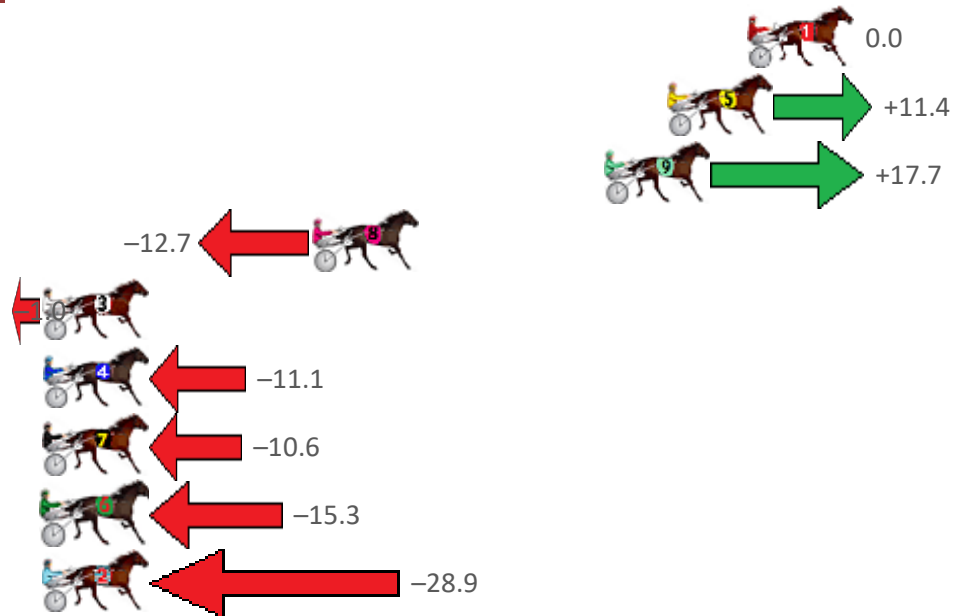

Albion Park Race 10 Distance 1660m

Friday, 25 June 2021

Gross Time: 2:02.90 MileRate: 1:59.10 LeadTime: 3.60s First Qtr: 29.00s Second Qtr: 31.00s Third Qtr: 29.80s Fourth Qtr: 29.50s

No Horse	Plc	Margin	Time	800Time (W)	400 Time (W)
1 BULLDOG BRAWLER	1	0.0m	2:02.90	59.30s (0)	29.50s (0)
5 COME ON SLOOPY	2	3.2m	2:03.15	58.46s (1)	29.16s (1)
9 STUDLEIGH MARK	3	5.7m	2:03.34	58.00s (1)	28.60s (0)
8 VALKYRIE HANOVER	4	17.3m	2:04.24	60.24s (0)	30.37s (0)
3 WHATABOYJACK	5	28.8m	2:05.13	59.37s (1)	29.90s (1)
4 MIDNIGHT BLAST	6	30.3m	2:05.24	60.12s (1)	30.65s (1)
7 LIL MISS BREEZY	7	39.4m	2:05.95	60.08s (0)	29.59s (1)
6 GAME KEEPER	8	47.9m	2:06.60	60.43s (1)	30.70s (0)
2 MISTER ROCKTOBER	9	53.1m	2:07.01	61.43s (0)	30.71s (0)

Finish Position and metres gained from 800m

Sectionals
Powered by

PJ HARNESS ANALYSER

HORSE REPORTS / RAW DATA

All your sectional needs

Check us out at www.pjdata.com.au

Version 3.05
Out Now!

The Racing Queensland Board (trading as Racing Queensland) and provider are not responsible for the completeness or accuracy of any of the information contained herein, and makes no representations about its suitability for any purpose.