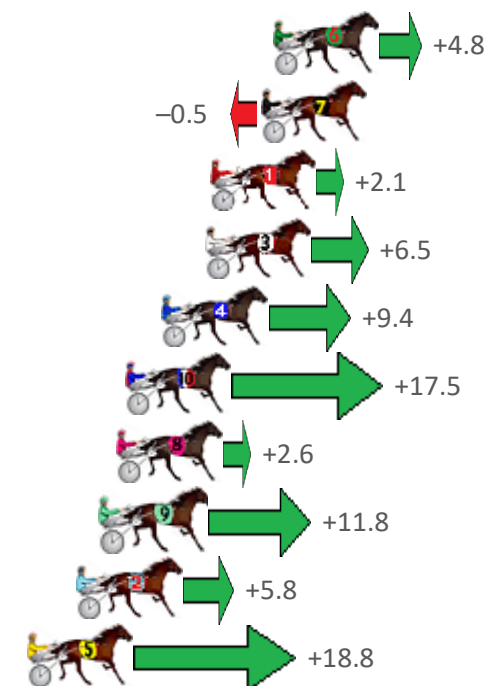

## Finish Position and metres gained from 800m

Sectionals  
Powered by

**PJ HARNESS ANALYSER** Version 3.05 Out Now!  
**HORSE REPORTS / RAW DATA**  
 All your sectional needs Check us out at [www.pjdata.com.au](http://www.pjdata.com.au)