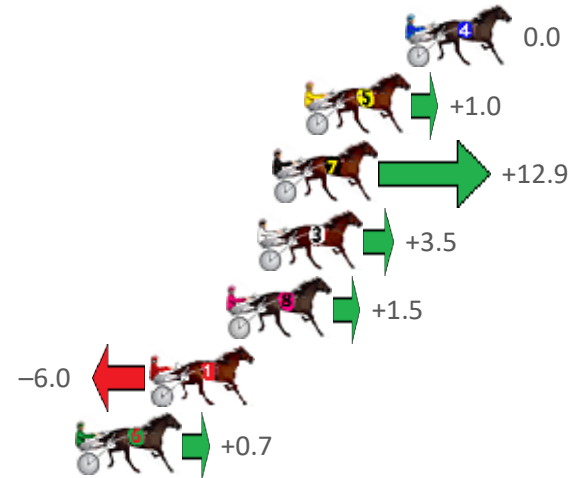

Albion Park Race 2 Distance 1660m

Friday, 25 June 2021

Gross Time: 2:01.40 MileRate: 1:57.70 LeadTime: 3.50s First Qtr: 28.60s Second Qtr: 32.10s Third Qtr: 29.10s Fourth Qtr: 28.10s

No Horse	Plc	Margin	Time	800Time (W)	400 Time (W)
4 MAJOR LESTER	1	0.0m	2:01.40	57.20s (0)	28.10s (0)
5 RECIPE FOR DREAMING	2	4.0m	2:01.70	57.13s (1)	28.17s (1)
7 NO DOUBT	3	5.3m	2:01.79	56.28s (1)	27.73s (2)
3 ASHKII	4	5.9m	2:01.84	56.95s (1)	28.07s (2)
8 ONYA DOUG	5	7.1m	2:01.92	57.09s (0)	27.94s (0)
1 THE CASUAL GOOSE	6	10.2m	2:02.15	57.63s (0)	28.48s (0)
6 FEARLESS FAITH	7	13.1m	2:02.37	57.15s (1)	28.27s (1)

Finish Position and metres gained from 800m

Sectionals
Powered by

PJ HARNESS ANALYSER Version 3.05 Out Now!
HORSE REPORTS / RAW DATA
All your sectional needs Check us out at www.pjdata.com.au

The Racing Queensland Board (trading as Racing Queensland) and provider are not responsible for the completeness or accuracy of any of the information contained herein, and makes no representations about its suitability for any purpose.