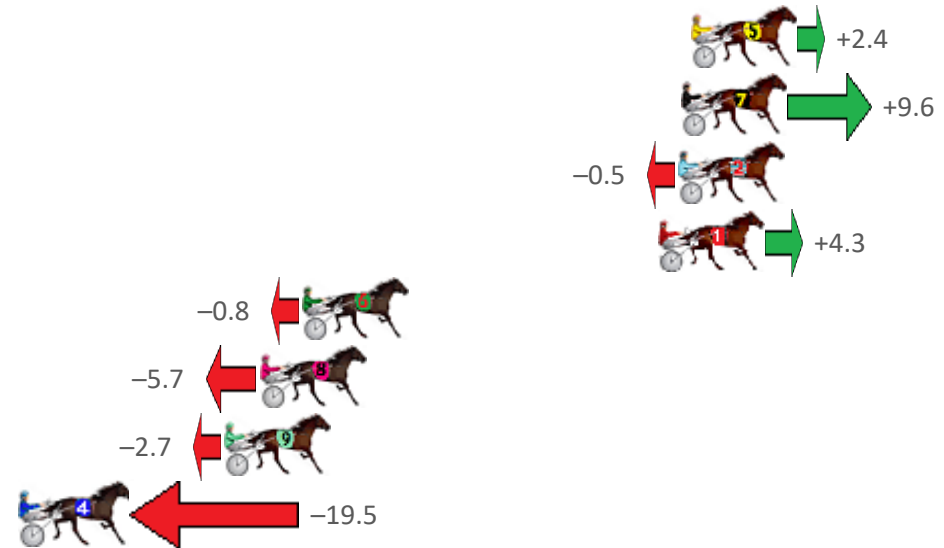

Redcliffe Race 10 Distance 1780m

Thursday, 17 June 2021

Gross Time: 2:09.50 MileRate: 1:57.10 LeadTime: 11.40s First Qtr: 30.20s Second Qtr: 31.00s Third Qtr: 28.00s Fourth Qtr: 28.90s

No	Horse	Plc	Margin	Time	800Time (W)	400 Time (W)
5	SNOOP STRIDE	1	0.0m	2:09.50	56.73s (1)	28.71s (1)
7	MISSTREPO	2	0.4m	2:09.53	56.22s (0)	27.97s (1)
2	GET READY TO ROCK	3	0.5m	2:09.54	56.94s (0)	28.94s (0)
1	FOUR FOR FOUR	4	1.3m	2:09.60	56.60s (0)	28.22s (0)
6	TIMENPATIENCE	5	15.4m	2:10.67	56.96s (0)	28.77s (0)
8	MY ULTIMATE HESTON	6	17.1m	2:10.80	57.30s (1)	28.82s (1)
9	MAYWYNS JEWEL	7	18.5m	2:10.90	57.09s (1)	28.85s (3)
4	TYPHOON TORQUE	8	26.5m	2:11.51	58.28s (1)	29.70s (2)

Finish Position and metres gained from 800m

Sectionals
Powered by

PJ HARNESS ANALYSER Version 3.05 Out Now!
HORSE REPORTS / RAW DATA
All your sectional needs Check us out at www.pjdata.com.au

The Racing Queensland Board (trading as Racing Queensland) and provider are not responsible for the completeness or accuracy of any of the information contained herein, and makes no representations about its suitability for any purpose.