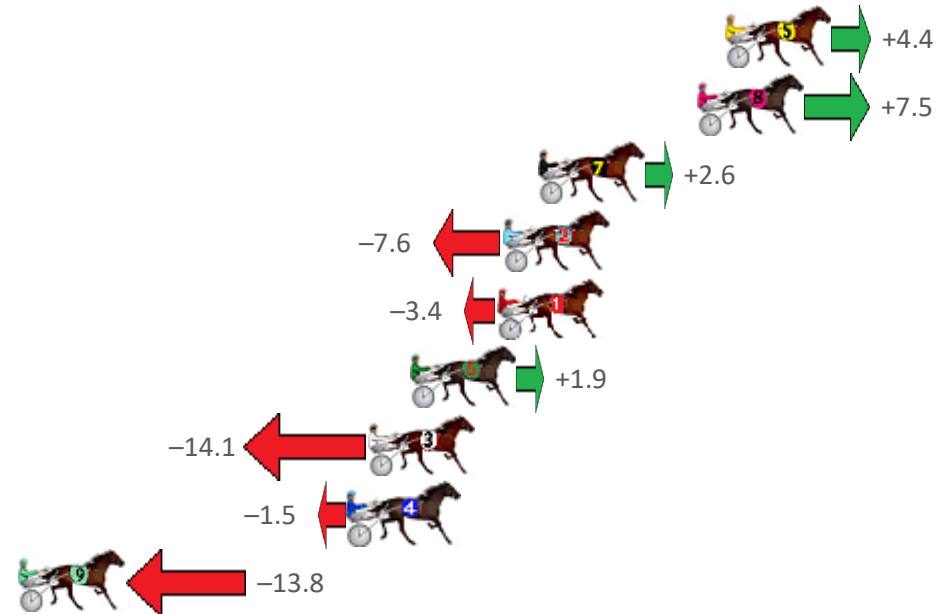

Redcliffe Race 6 Distance 1780m

Thursday, 17 June 2021

Gross Time: 2:12.90 MileRate: 2:00.10 LeadTime: 11.60s First Qtr: 30.80s Second Qtr: 31.30s Third Qtr: 29.80s Fourth Qtr: 29.40s

NoHorse	Plc	Margin	Time	800Time (W)	400 Time (W)
5 TORQUE IN CONTROL	1	0.0m	2:12.90	58.88s (1)	29.09s (1)
8 JOEY LINCOLN	2	1.1m	2:12.98	58.65s (1)	28.82s (1)
7 RISKY BUZINESS	3	7.4m	2:13.47	59.01s (0)	29.31s (0)
2 ALLY PINK	4	8.8m	2:13.58	59.76s (0)	30.03s (0)
1 DUKE	5	9.0m	2:13.59	59.45s (0)	29.74s (0)
6 JUKEBOX JET	6	12.5m	2:13.86	59.06s (0)	29.38s (0)
3 GUTS	7	14.1m	2:13.99	60.24s (1)	30.43s (1)
4 TODAYS HERO	8	14.9m	2:14.05	59.31s (1)	29.50s (1)
9 BUSTABALLOON	9	33.4m	2:15.47	60.22s (1)	30.54s (0)

Finish Position and metres gained from 800m

Sectionals
Powered by

PJ

HARNESS ANALYSER

HORSE REPORTS / RAW DATA

All your sectional needs

Check us out at www.pjdata.com.au

Version 3.05
Out Now!

The Racing Queensland Board (trading as Racing Queensland) and provider are not responsible for the completeness or accuracy of any of the information contained herein, and makes no representations about its suitability for any purpose.