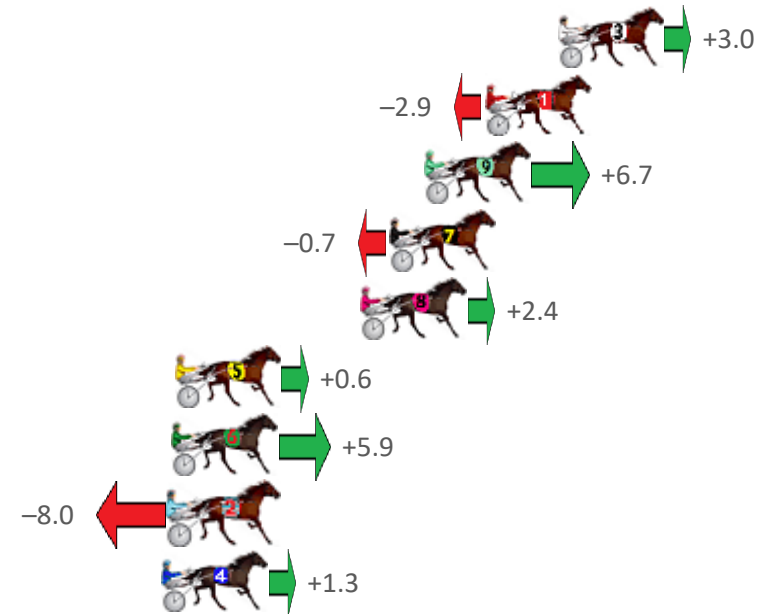

Redcliffe Race 8 Distance 2040m

Thursday, 17 June 2021

Gross Time: 2:36.00 MileRate: 2:03.10 LeadTime: 33.10s First Qtr: 33.10s Second Qtr: 32.80s Third Qtr: 29.10s Fourth Qtr: 27.90s

NoHorse	Plc	Margin	Time	800Time (W)	400 Time (W)
3 KING OF TRUMPS	1	0.0m	2:36.00	56.79s (1)	27.66s (1)
1 BARKWAY ARNOLD	2	2.9m	2:36.21	57.21s (0)	28.10s (0)
9 NO DOUBT	3	5.3m	2:36.39	56.53s (1)	27.44s (2)
7 BETTOR MEMORIES	4	6.7m	2:36.49	57.05s (0)	27.98s (0)
8 CHANCELESS CENTURY	5	7.8m	2:36.57	56.83s (0)	27.76s (0)
5 ROYAL OBSESSION	6	15.2m	2:37.12	56.96s (0)	27.91s (0)
6 ITS SUPER EASY	7	15.3m	2:37.12	56.58s (1)	27.48s (2)
2 MY CHINA DOLL	8	15.4m	2:37.13	57.57s (1)	28.32s (1)
4 MISS MIA	9	15.7m	2:37.15	56.91s (1)	27.81s (2)

Finish Position and metres gained from 800m

Sectionals
Powered by

PJ HARNESS ANALYSER Version 3.05 Out Now!
HORSE REPORTS / RAW DATA
All your sectional needs Check us out at www.pjdata.com.au

The Racing Queensland Board (trading as Racing Queensland) and provider are not responsible for the completeness or accuracy of any of the information contained herein, and makes no representations about its suitability for any purpose.