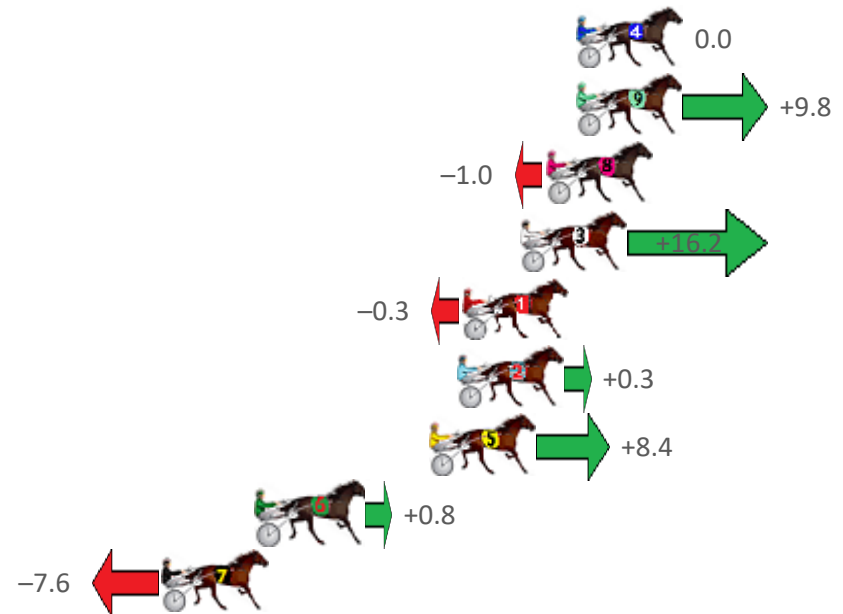

Redcliffe Race 7 Distance 1780m

Thursday, 17 June 2021

Gross Time: 2:09.90 MileRate: 1:57.50 LeadTime: 11.30s First Qtr: 29.50s Second Qtr: 30.20s Third Qtr: 28.40s Fourth Qtr: 30.50s

NoHorse	Plc	Margin	Time	800Time (W)	400 Time (W)
4 VANISH HANOVER	1	0.0m	2:09.90	58.90s (0)	30.50s (0)
9 DANCINTOTHEBEAT	1	0.0m	2:09.90	58.18s (1)	29.71s (2)
8 MACH TORQUE	3	1.2m	2:10.00	58.97s (1)	30.47s (1)
3 HOLDINGNO CURRENCY	4	2.2m	2:10.08	57.71s (1)	29.30s (2)
1 NON PASSARE	5	4.5m	2:10.26	58.92s (0)	30.46s (0)
2 ESTARDAY	6	4.7m	2:10.28	58.88s (1)	30.39s (1)
5 BONNIES CAM	7	5.8m	2:10.36	58.29s (1)	29.80s (1)
6 CROSSED LEGS	8	12.6m	2:10.91	58.84s (0)	30.26s (0)
7 MY ULTIMATE CLIPPA	9	16.4m	2:11.21	59.46s (0)	30.89s (0)

Finish Position and metres gained from 800m

Sectionals
Powered by

PJ HARNESS ANALYSER Version 3.05 Out Now!
HORSE REPORTS / RAW DATA
All your sectional needs Check us out at www.pjdata.com.au

The Racing Queensland Board (trading as Racing Queensland) and provider are not responsible for the completeness or accuracy of any of the information contained herein, and makes no representations about its suitability for any purpose.