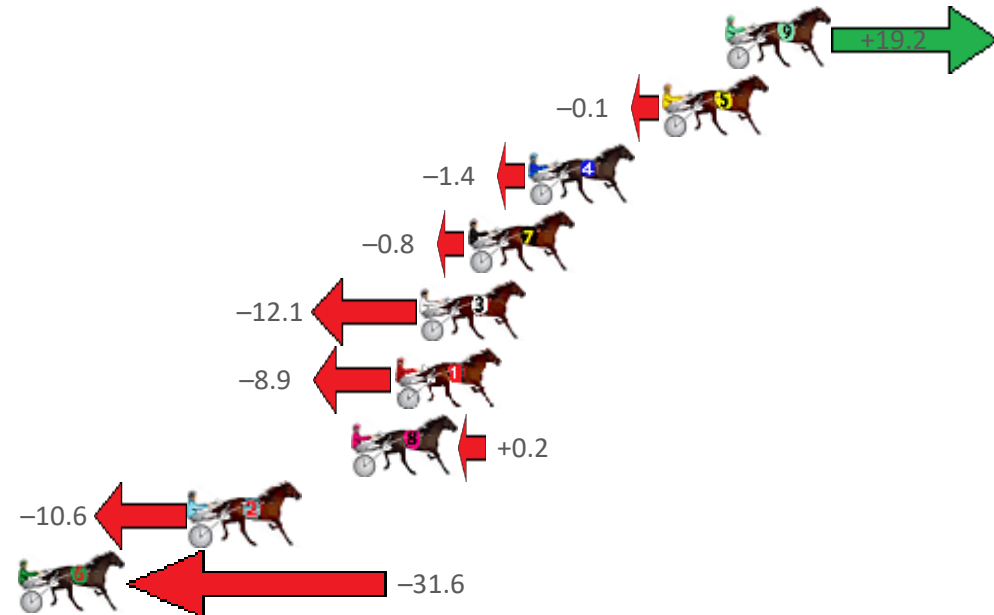

Redcliffe Race 4 Distance 1780m

Thursday, 17 June 2021

Gross Time: 2:13.30 MileRate: 2:00.50 LeadTime: 11.90s First Qtr: 31.00s Second Qtr: 31.30s Third Qtr: 29.10s Fourth Qtr: 30.00s

NoHorse	Plc	Margin	Time	800Time (W)	400 Time (W)
9 ABBEY DIADEMA	1	0.0m	2:13.30	57.69s (1)	28.99s (2)
5 BARBOO	2	2.5m	2:13.50	59.11s (1)	30.08s (1)
4 THATS FUNNY	3	7.8m	2:13.91	59.20s (1)	30.04s (1)
7 ILLBEWATCHING	4	10.2m	2:14.10	59.16s (0)	30.09s (0)
3 WILD ABOUT TOWN	5	12.1m	2:14.25	59.99s (0)	30.90s (0)
1 KISS THE AVIATOR	6	13.1m	2:14.33	59.75s (0)	30.65s (0)
8 TURN TURN FLYER	7	14.8m	2:14.46	59.09s (1)	30.42s (2)
2 WRITEABOUTCHELSEA	8	21.2m	2:14.97	59.88s (1)	30.69s (1)
6 AURORA ROSE	9	45.8m	2:16.90	61.42s (0)	32.40s (0)

Finish Position and metres gained from 800m

Sectionals
Powered by

The Racing Queensland Board (trading as Racing Queensland) and provider are not responsible for the completeness or accuracy of any of the information contained herein, and makes no representations about its suitability for any purpose.