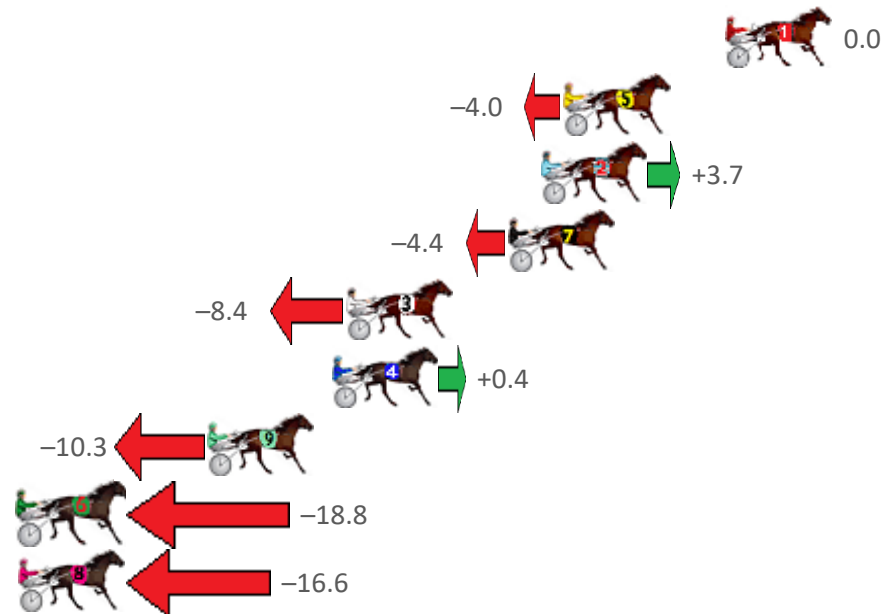

Redcliffe Race 2 Distance 1780m

Thursday, 17 June 2021

Gross Time: 2:16.80 MileRate: 2:03.70 LeadTime: 12.10s First Qtr: 31.80s Second Qtr: 33.10s Third Qtr: 30.30s Fourth Qtr: 29.50s

NoHorse	Plc	Margin	Time	800Time (W)	400 Time (W)
1 GOTTA BEAUTY	1	0.0m	2:16.80	59.80s (0)	29.50s (0)
5 KALANI	2	6.4m	2:17.29	60.10s (1)	29.73s (1)
2 COCONUT CUTIE	3	7.3m	2:17.36	59.52s (1)	29.21s (2)
7 AMELIA SPRINGFIELD	4	8.6m	2:17.47	60.13s (0)	29.81s (0)
3 ACER ANIMUS	5	15.0m	2:17.96	60.42s (1)	30.09s (2)
4 IM A CLASSY GIRL	6	15.6m	2:18.01	59.77s (1)	29.37s (0)
9 CACTUS ROSE	7	20.5m	2:18.39	60.57s (0)	30.27s (0)
6 SINGER SNAP	8	39.2m	2:19.83	61.20s (1)	30.72s (0)
8 INZANIGHT	9	54.6m	2:21.02	61.03s (0)	30.20s (0)

Finish Position and metres gained from 800m

Sectionals
Powered by

PJ HARNESS ANALYSER Version 3.05 Out Now!
HORSE REPORTS / RAW DATA
All your sectional needs Check us out at www.pjdata.com.au

The Racing Queensland Board (trading as Racing Queensland) and provider are not responsible for the completeness or accuracy of any of the information contained herein, and makes no representations about its suitability for any purpose.