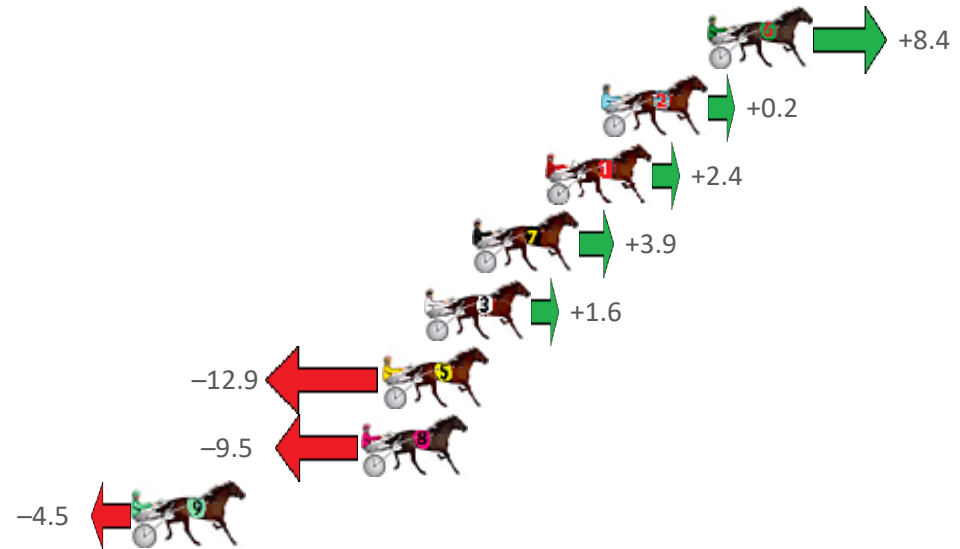

Redcliffe Race 5 Distance 1780m

Thursday, 17 June 2021

Gross Time: 2:13.00 MileRate: 2:00.30 LeadTime: 11.40s First Qtr: 31.00s Second Qtr: 32.50s Third Qtr: 28.50s Fourth Qtr: 29.60s

NoHorse	Plc	Margin	Time	800Time (W)	400 Time (W)
6 GWENDALION	1	0.0m	2:13.00	57.49s (1)	29.20s (1)
2 SHEZ GOT BLING	2	4.2m	2:13.33	58.09s (0)	29.59s (0)
1 MAJOR GRANDEUR	3	6.4m	2:13.50	57.93s (0)	29.39s (0)
7 RANCHO MAN	4	9.3m	2:13.72	57.82s (0)	29.18s (0)
3 AROONA	5	11.2m	2:13.87	57.98s (1)	29.72s (1)
5 FORTYFIVE ROCK	6	12.9m	2:14.00	59.03s (0)	30.55s (0)
8 LOOKS JUST RIGHT	7	13.7m	2:14.06	58.79s (1)	30.53s (1)
9 ROWDYS ACE	8	22.7m	2:14.76	58.42s (0)	29.77s (0)

Finish Position and metres gained from 800m

Sectionals
Powered by

PJ HARNESS ANALYSER Version 3.05 Out Now!
HORSE REPORTS / RAW DATA
All your sectional needs Check us out at www.pjdata.com.au

The Racing Queensland Board (trading as Racing Queensland) and provider are not responsible for the completeness or accuracy of any of the information contained herein, and makes no representations about its suitability for any purpose.