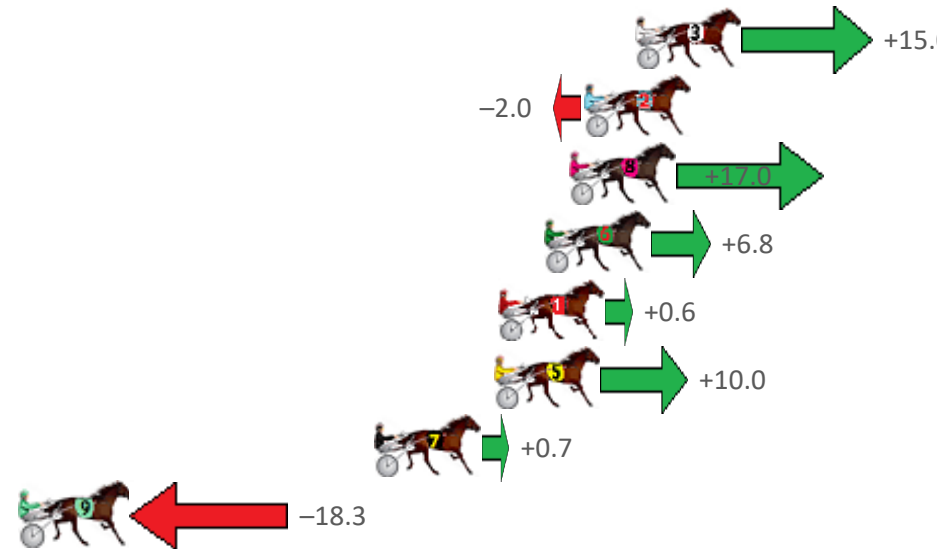

Redcliffe Race 9 Distance 1780m

Thursday, 17 June 2021

Gross Time: 2:10.00 MileRate: 1:57.50 LeadTime: 11.30s First Qtr: 30.20s Second Qtr: 29.70s Third Qtr: 28.90s Fourth Qtr: 29.90s

NoHorse	Plc	Margin	Time	800Time (W)	400 Time (W)
3 FEELS LIKA WINNER	1	0.0m	2:10.00	57.70s (1)	29.25s (2)
2 COLOMBIAN GOLD	2	2.0m	2:10.16	58.95s (0)	30.05s (0)
8 JOANNIES GIRL	3	2.6m	2:10.20	57.56s (1)	29.10s (1)
6 DAPPER	4	3.6m	2:10.28	58.30s (1)	29.59s (1)
1 ARK ME	5	5.4m	2:10.42	58.76s (0)	29.97s (0)
5 MISTER HART	6	5.6m	2:10.44	58.07s (0)	29.36s (0)
7 SLINGSHOT	7	10.3m	2:10.81	58.75s (0)	30.03s (0)
9 SIMON	8	24.3m	2:11.90	60.14s (1)	31.44s (1)

Finish Position and metres gained from 800m

Sectionals
Powered by

PJ HARNESS ANALYSER Version 3.05 Out Now!
HORSE REPORTS / RAW DATA
All your sectional needs Check us out at www.pjdata.com.au

The Racing Queensland Board (trading as Racing Queensland) and provider are not responsible for the completeness or accuracy of any of the information contained herein, and makes no representations about its suitability for any purpose.