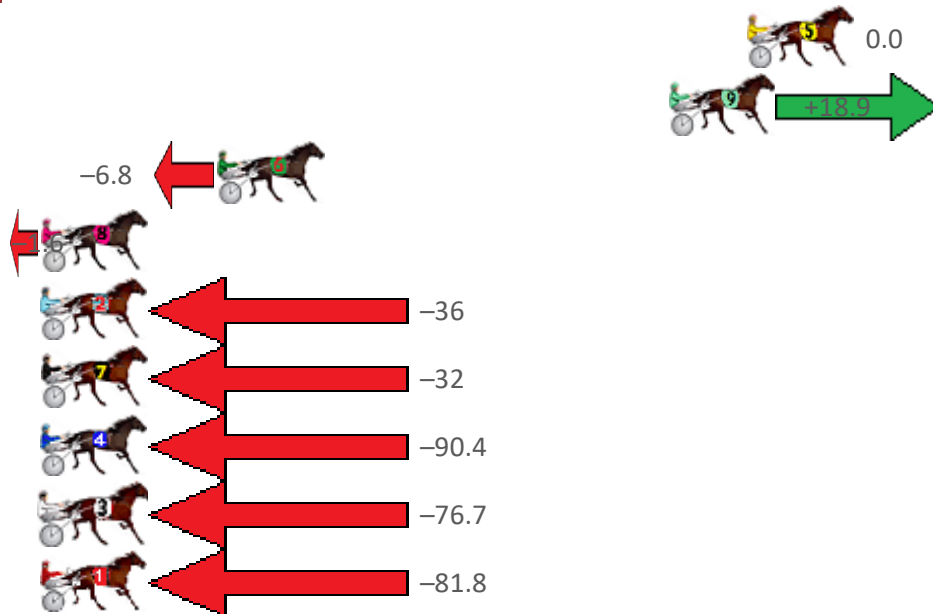

Redcliffe Race 1 Distance 2280m

Thursday, 17 June 2021

Gross Time: 2:59.80 MileRate: 2:05.30 LeadTime: 55.20s First Qtr: 30.80s Second Qtr: 31.60s Third Qtr: 30.70s Fourth Qtr: 31.50s

No	Horse	Plc	Margin	Time	800Time (W)	400 Time (W)
5	THE NIGHT KING	1	0.0m	2:59.80	62.20s (0)	31.50s (0)
9	SPIDERS DEVIL	2	3.1m	3:00.06	60.74s (1)	30.72s (2)
6	HATTIE	3	21.0m	3:01.53	62.73s (0)	31.86s (0)
8	CLOVER LOU	4	31.2m	3:02.37	62.32s (0)	32.25s (1)
2	MYRTLE BEACH	5	45.2m	3:03.52	64.98s (0)	34.24s (0)
7	NO LOVE ABOUT IT	6	49.2m	3:03.85	64.66s (1)	34.32s (1)
4	TOUCHE DE FLING	7	124.8m	3:10.07	69.19s (0)	39.27s (0)
3	ILLAWONG BUZZ	8	196.7m	3:15.99	68.13s (0)	34.37s (0)
1	DOUBLETAP	9	231.8m	3:18.88	68.52s (0)	34.77s (0)

Finish Position and metres gained from 800m

Sectionals
Powered by

The Racing Queensland Board (trading as Racing Queensland) and provider are not responsible for the completeness or accuracy of any of the information contained herein, and makes no representations about its suitability for any purpose.