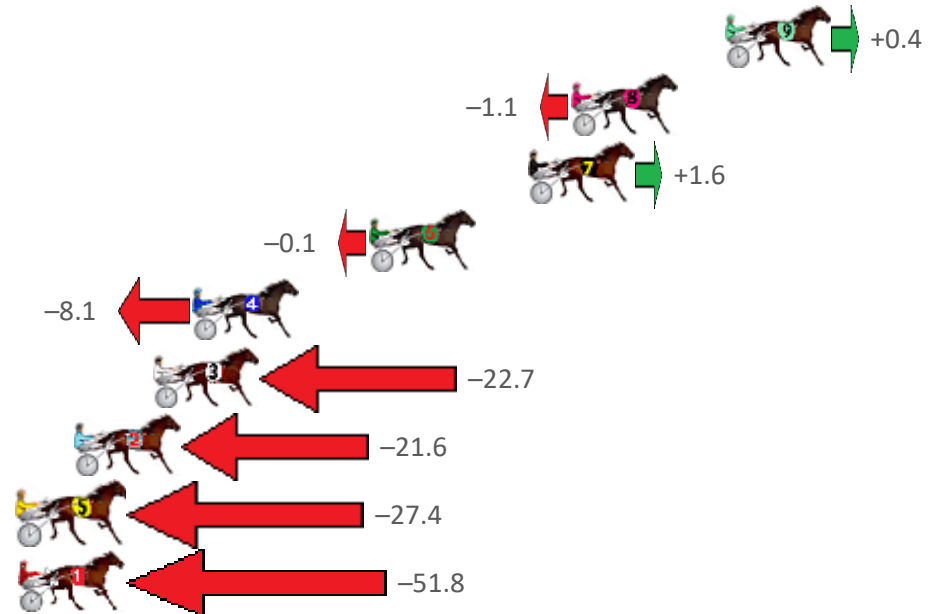

Redcliffe Race 3 Distance 1780m

Thursday, 17 June 2021

Gross Time: 2:12.30 MileRate: 1:59.60 LeadTime: 11.80s First Qtr: 29.80s Second Qtr: 32.40s Third Qtr: 28.30s Fourth Qtr: 30.00s

No	Horse	Plc	Margin	Time	800Time (W)	400 Time (W)
9	GO AWAY	1	0.0m	2:12.30	58.27s (1)	30.00s (1)
8	LEFTMEATTHEBAR	2	6.1m	2:12.78	58.38s (1)	29.81s (1)
7	RAINBOW JET	3	7.8m	2:12.91	58.18s (1)	29.46s (1)
6	HEARTBREAK	4	14.1m	2:13.41	58.31s (1)	29.38s (1)
4	VALKYRIE HANOVER	5	21.1m	2:13.96	58.89s (0)	29.60s (0)
3	FAVREAU	6	22.7m	2:14.08	59.95s (0)	31.35s (0)
2	CHAMPAGNE REACTOR	7	25.8m	2:14.33	59.87s (0)	31.06s (0)
5	WHATABOYJACK	8	46.4m	2:15.95	60.29s (1)	30.61s (1)
1	POSER	9	60.2m	2:17.03	62.05s (0)	32.86s (0)

Finish Position and metres gained from 800m

Sectionals
Powered by

PJ HARNESS ANALYSER Version 3.05 Out Now!
HORSE REPORTS / RAW DATA
All your sectional needs Check us out at www.pjdata.com.au

The Racing Queensland Board (trading as Racing Queensland) and provider are not responsible for the completeness or accuracy of any of the information contained herein, and makes no representations about its suitability for any purpose.