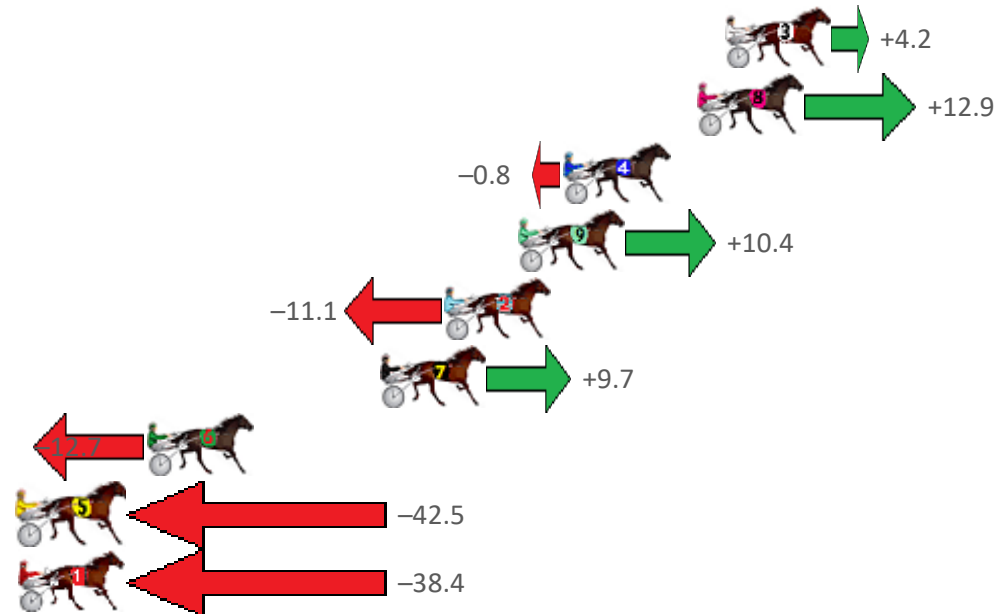

Redcliffe Race 3 Distance 1780m

Wednesday, 16 June 2021

Gross Time: 2:11.50 MileRate: 1:58.90 LeadTime: 11.10s First Qtr: 30.10s Second Qtr: 31.70s Third Qtr: 29.00s Fourth Qtr: 29.60s

NoHorse	Plc	Margin	Time	800Time (W)	400 Time (W)
3 TORQUE IS MY GIRL	1	0.0m	2:11.50	58.29s (0)	29.28s (0)
8 RINGOS A STAR	2	1.1m	2:11.59	57.66s (2)	29.46s (2)
4 AQUA CRUISER	3	6.4m	2:12.00	58.66s (1)	29.50s (1)
9 ROCKNROLL DA GAMA	4	8.2m	2:12.14	57.84s (1)	29.32s (1)
2 SNUGGLES BANYULA	5	11.1m	2:12.36	59.41s (0)	30.42s (0)
7 DONNY JONES	6	13.7m	2:12.56	57.89s (1)	29.64s (2)
6 HOT EMBERS	7	22.9m	2:13.28	59.53s (1)	30.68s (2)
5 MACHIN OUT	8	43.9m	2:14.91	61.70s (1)	32.57s (1)
1 HEAVENS HINT	9	47.2m	2:15.16	61.40s (0)	32.35s (0)

Finish Position and metres gained from 800m

Sectionals
Powered by

PJ

HARNES ANALYSER

HORSE REPORTS / RAW DATA

All your sectional needs

Check us out at www.pjdata.com.au

Version 3.05
Out Now!

The Racing Queensland Board (trading as Racing Queensland) and provider are not responsible for the completeness or accuracy of any of the information contained herein, and makes no representations about its suitability for any purpose.