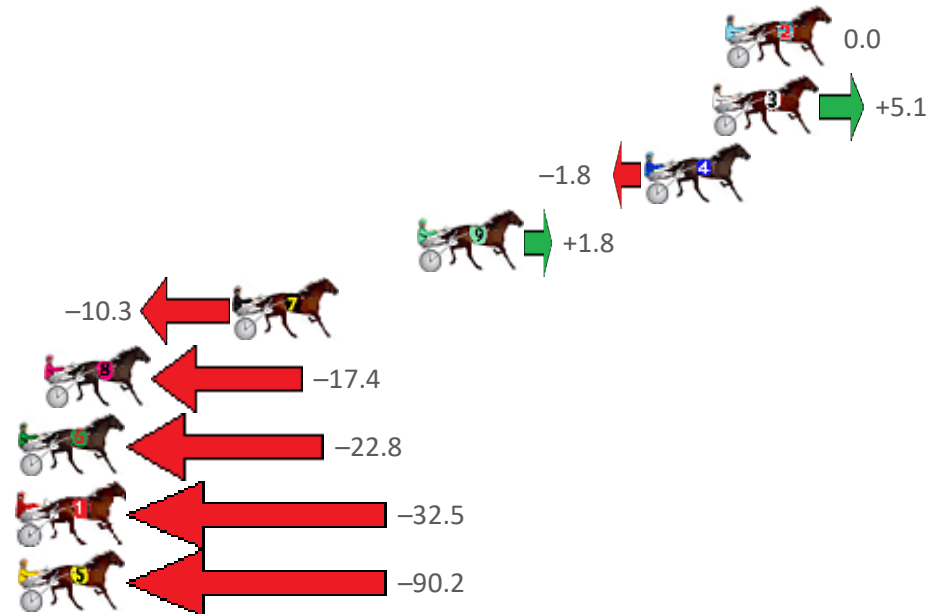

Redcliffe Race 7 Distance 1780m

Wednesday, 16 June 2021

Gross Time: 2:10.80 MileRate: 1:58.30 LeadTime: 11.50s First Qtr: 30.70s Second Qtr: 31.30s Third Qtr: 28.90s Fourth Qtr: 28.40s

NoHorse	Plc	Margin	Time	800Time (W)	400 Time (W)
2 HES SWEET	1	0.0m	2:10.80	57.30s (0)	28.40s (0)
3 PARATROUPER	2	0.5m	2:10.84	56.94s (1)	27.97s (1)
4 FRANCO NATHAN	3	3.2m	2:11.04	57.43s (1)	28.48s (1)
9 OUR ULTIMATE BONNY	4	12.2m	2:11.71	57.17s (1)	28.43s (1)
7 BEE A BLESSING	5	19.5m	2:12.25	58.03s (0)	28.86s (0)
8 BONDI PRINCE	6	27.0m	2:12.81	58.54s (1)	29.63s (2)
6 ONE HELLAVA PARTY	7	36.2m	2:13.50	58.92s (0)	29.77s (1)
1 OUR DOLLY	8	37.3m	2:13.58	59.61s (0)	30.43s (0)
5 ROCK IN HEAVEN	9	160.2m	2:22.75	63.72s (0)	31.24s (0)

Finish Position and metres gained from 800m

Sectionals
Powered by

PJ HARNESS ANALYSER

HORSE REPORTS / RAW DATA

Version 3.05
Out Now!

All your sectional needs

Check us out at www.pjdata.com.au

The Racing Queensland Board (trading as Racing Queensland) and provider are not responsible for the completeness or accuracy of any of the information contained herein, and makes no representations about its suitability for any purpose.