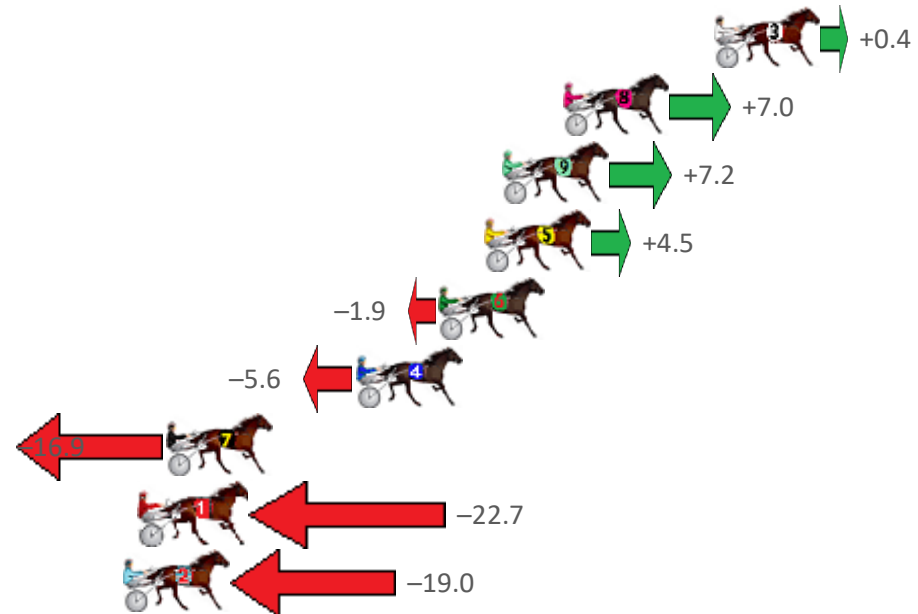

Redcliffe Race 5 Distance 2040m

Wednesday, 16 June 2021

Gross Time: 2:31.60 MileRate: 1:59.60 LeadTime: 30.30s First Qtr: 30.20s Second Qtr: 30.30s Third Qtr: 29.20s Fourth Qtr: 31.60s

NoHorse	Plc	Margin	Time	800Time (W)	400 Time (W)
3 LETS BLAZE	1	0.0m	2:31.60	60.77s (1)	31.60s (1)
8 GROOVY MISS ANNIE	2	6.0m	2:32.10	60.27s (1)	31.52s (2)
9 KENDYS BUTTERFLY	3	8.4m	2:32.29	60.26s (2)	31.27s (2)
5 MISTER COLE	4	9.1m	2:32.35	60.46s (0)	31.12s (0)
6 AUNTY FRANCES	5	10.9m	2:32.50	60.94s (0)	31.56s (1)
4 BRILLIANT ART	6	14.2m	2:32.77	61.22s (1)	31.52s (3)
7 ROCKNROLL PROMISE	7	21.7m	2:33.39	62.08s (0)	32.63s (0)
1 PAGO PAGO	8	22.7m	2:33.47	62.52s (0)	33.07s (0)
2 IMA BIRUBI BOY	9	23.4m	2:33.53	62.24s (1)	32.89s (1)

Finish Position and metres gained from 800m

Sectionals
Powered by

PJ HARNES ANALYSER

HORSE REPORTS / RAW DATA

Version 3.05
Out Now!

All your sectional needs

Check us out at www.pjdata.com.au

The Racing Queensland Board (trading as Racing Queensland) and provider are not responsible for the completeness or accuracy of any of the information contained herein, and makes no representations about its suitability for any purpose.