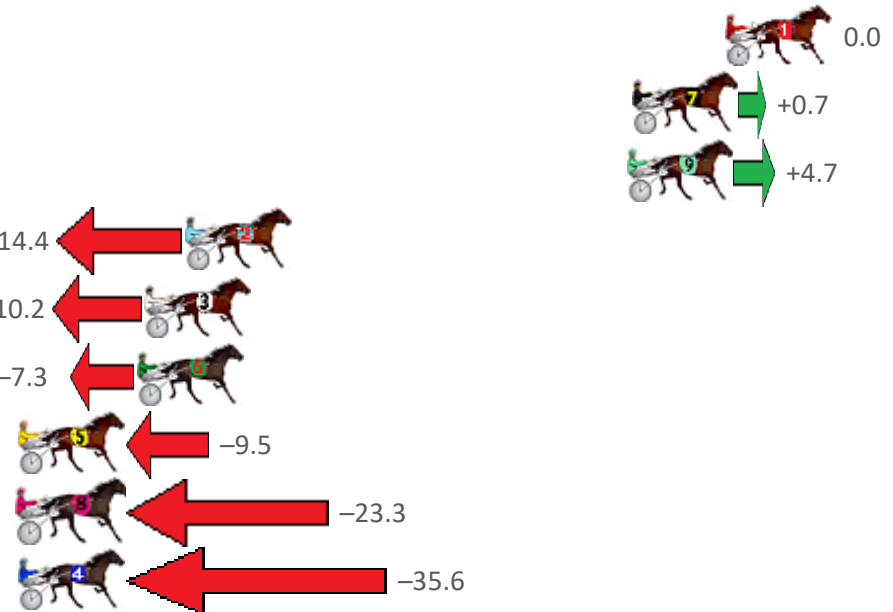

Redcliffe Race 4 Distance 1780m

Wednesday, 16 June 2021

Gross Time: 2:11.30 MileRate: 1:58.70 LeadTime: 11.50s First Qtr: 31.30s Second Qtr: 31.60s Third Qtr: 28.80s Fourth Qtr: 28.10s

NoHorse	Plc	Margin	Time	800Time (W)	400 Time (W)
1 WHICH HUNT	1	0.0m	2:11.30	56.90s (0)	28.10s (0)
7 HEEZ PERFECT	2	3.7m	2:11.57	56.85s (0)	28.01s (0)
9 SPECIALANDIKNOWIT	3	3.9m	2:11.59	56.57s (0)	27.65s (0)
2 MOLLYS SECRET	4	21.4m	2:12.88	57.92s (1)	28.74s (1)
3 NAUGHTYINHEAVEN	5	23.0m	2:13.00	57.62s (0)	28.46s (0)
6 JILLIBY JACKPOT	6	23.3m	2:13.02	57.42s (1)	28.36s (2)
5 MY ULTIMATE BONDI	7	30.1m	2:13.52	57.57s (1)	28.88s (1)
8 SLICK BLASTER	8	34.7m	2:13.86	58.55s (1)	29.45s (2)
4 STREET WRITER	9	38.0m	2:14.11	59.42s (1)	30.22s (1)

Finish Position and metres gained from 800m

Sectionals
Powered by

PJ HARNESS ANALYSER Version 3.05 Out Now!
HORSE REPORTS / RAW DATA
All your sectional needs Check us out at www.pjdata.com.au

The Racing Queensland Board (trading as Racing Queensland) and provider are not responsible for the completeness or accuracy of any of the information contained herein, and makes no representations about its suitability for any purpose.