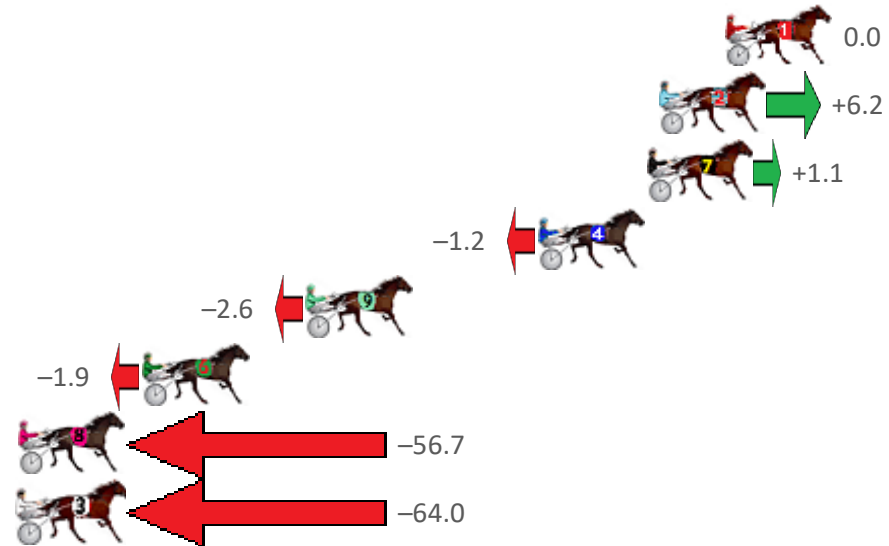

Redcliffe Race 9 Distance 1780m

Wednesday, 16 June 2021

Gross Time: 2:11.40 MileRate: 1:58.80 LeadTime: 11.40s First Qtr: 30.70s Second Qtr: 30.30s Third Qtr: 28.80s Fourth Qtr: 30.20s

NoHorse	Plc	Margin	Time	800Time (W)	400 Time (W)
1 THEMIDNIGHTRAMBLE	1	0.0m	2:11.40	59.00s (0)	30.20s (0)
2 CARIBBEAN ROCKET	2	2.6m	2:11.61	58.55s (0)	29.70s (0)
7 DOWNTOWN LUCCA	3	3.1m	2:11.65	58.92s (0)	30.12s (0)
4 ALTANA BLUE	4	7.4m	2:11.99	59.09s (1)	30.41s (1)
9 PERFECT FEELING	5	16.6m	2:12.71	59.19s (0)	30.58s (1)
6 BUTCHERFEELGOOD	6	23.1m	2:13.23	59.14s (1)	31.09s (2)
8 HIGH ON MONTANA	7	72.7m	2:17.15	63.16s (2)	32.88s (1)
3 DARGOS PET	8	76.2m	2:17.43	63.69s (1)	33.07s (0)

Finish Position and metres gained from 800m

Sectionals
Powered by

PJ HARNESS ANALYSER

HORSE REPORTS / RAW DATA

Version 3.05
Out Now!

PJ Data

All your sectional needs

Check us out at www.pjdata.com.au

The Racing Queensland Board (trading as Racing Queensland) and provider are not responsible for the completeness or accuracy of any of the information contained herein, and makes no representations about its suitability for any purpose.