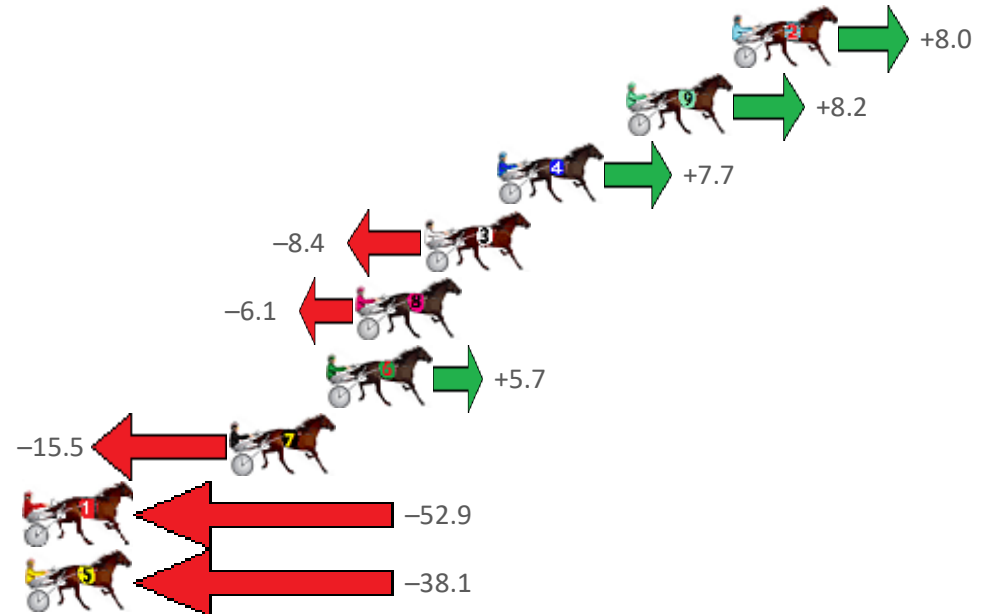

Redcliffe Race 2 Distance 2040m

Wednesday, 16 June 2021

Gross Time: 2:28.80 MileRate: 1:57.40 LeadTime: 32.30s First Qtr: 29.40s Second Qtr: 28.40s Third Qtr: 29.50s Fourth Qtr: 29.20s

NoHorse	Plc	Margin	Time	800Time (W)	400 Time (W)
2 BEEF CITY BLAZE	1	0.0m	2:28.80	58.12s (1)	28.90s (1)
9 SWEET AS	2	4.2m	2:29.12	58.10s (1)	28.90s (1)
4 OUR LITTLE DIGGER	3	9.3m	2:29.51	58.14s (1)	28.90s (1)
3 ADRENALINE RUSH	4	12.2m	2:29.73	59.31s (1)	30.09s (1)
8 KOTARE YORK	5	14.9m	2:29.94	59.15s (0)	29.57s (0)
6 ROCKNROLL DUDE	6	16.1m	2:30.03	58.28s (1)	29.03s (1)
7 SAND BLASTER	7	19.9m	2:30.32	59.83s (0)	30.24s (0)
1 RNR WINDERMERE	8	52.9m	2:32.85	62.56s (0)	32.94s (0)
5 HES NOVAK	9	54.5m	2:32.97	61.48s (0)	32.10s (0)

Finish Position and metres gained from 800m

Sectionals
Powered by

PJ HARNESS ANALYSER Version 3.05 Out Now!
HORSE REPORTS / RAW DATA
All your sectional needs Check us out at www.pjdata.com.au

The Racing Queensland Board (trading as Racing Queensland) and provider are not responsible for the completeness or accuracy of any of the information contained herein, and makes no representations about its suitability for any purpose.