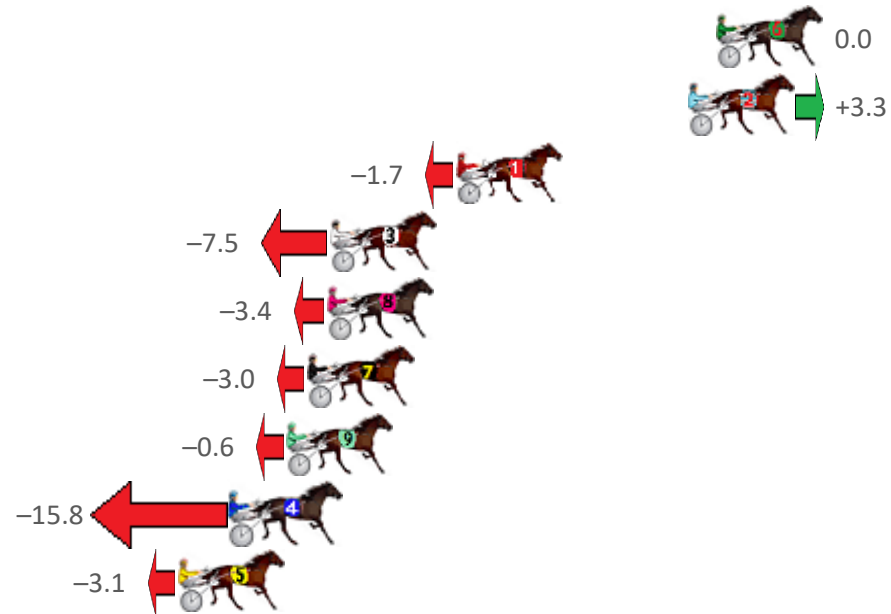

Redcliffe Race 8 Distance 1780m

Wednesday, 16 June 2021

Gross Time: 2:12.40 MileRate: 1:59.70 LeadTime: 11.50s First Qtr: 29.50s Second Qtr: 31.70s Third Qtr: 30.30s Fourth Qtr: 29.40s

NoHorse	Plc	Margin	Time	800Time (W)	400 Time (W)
6 DEAL BREAKER	1	0.0m	2:12.40	59.70s (0)	29.40s (0)
2 TEACHERS PET	2	1.1m	2:12.48	59.46s (0)	29.14s (0)
1 MAGHERA MAGGIE	3	10.3m	2:13.19	59.83s (0)	29.48s (0)
3 WHATA REACTOR	4	15.3m	2:13.58	60.26s (1)	29.98s (2)
8 WEASEL	5	15.4m	2:13.59	59.95s (1)	29.62s (1)
7 ELLE JAY	6	16.2m	2:13.65	59.92s (0)	29.59s (0)
9 TUAKANA	7	17.0m	2:13.71	59.74s (1)	29.41s (1)
4 CHASIN DREAMZ	8	19.2m	2:13.88	60.87s (1)	30.51s (1)
5 MIDNIGHT QUEEN	9	21.3m	2:14.04	59.93s (0)	29.61s (0)

Finish Position and metres gained from 800m

Sectionals
Powered by

PJ HARNESS ANALYSER Version 3.05 Out Now!
HORSE REPORTS / RAW DATA
All your sectional needs Check us out at www.pjdata.com.au

The Racing Queensland Board (trading as Racing Queensland) and provider are not responsible for the completeness or accuracy of any of the information contained herein, and makes no representations about its suitability for any purpose.