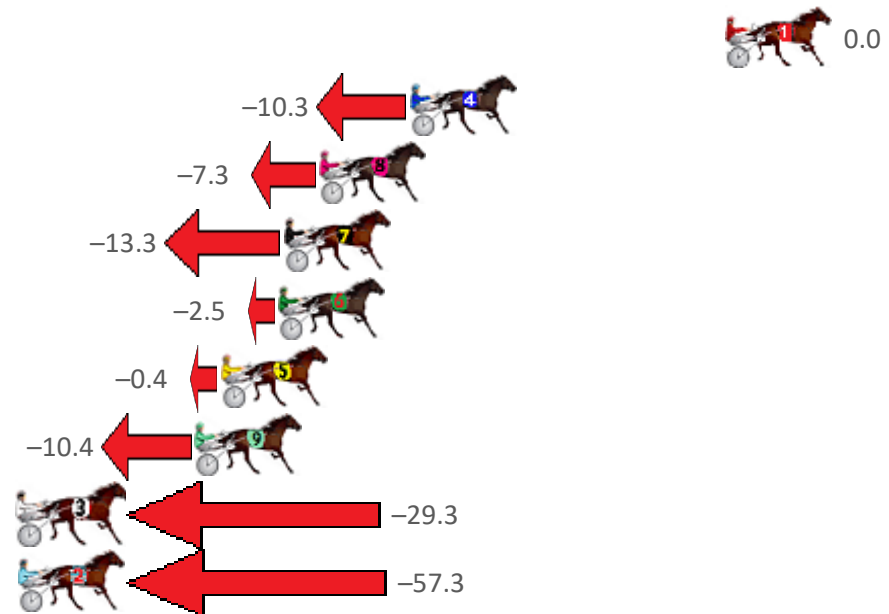

Redcliffe Race 10 Distance 2040m

Wednesday, 16 June 2021

Gross Time: 2:34.10 MileRate: 2:01.60 LeadTime: 32.50s First Qtr: 31.30s Second Qtr: 31.00s Third Qtr: 30.20s Fourth Qtr: 29.10s

NoHorse	Plc	Margin	Time	800Time (W)	400 Time (W)
1 KING OF COOL	1	0.0m	2:34.10	59.30s (0)	29.10s (0)
4 INNOCENT HEAVEN	2	12.5m	2:35.05	60.06s (1)	29.79s (1)
8 ROCK SUPREME	3	16.1m	2:35.33	59.84s (0)	29.63s (0)
7 KING OF KAOS	4	17.5m	2:35.44	60.28s (0)	30.05s (0)
6 BEACH ON FIRE	5	17.7m	2:35.45	59.48s (1)	28.95s (1)
5 DIGYOURHEELSIN	6	20.0m	2:35.63	59.33s (1)	30.03s (2)
9 SIR HASZEM	7	21.0m	2:35.70	60.07s (1)	29.74s (1)
3 DREAMOUTS NIECE	8	35.7m	2:36.83	61.46s (1)	31.13s (1)
2 CRIKEY CAM	9	71.1m	2:39.53	63.52s (0)	33.07s (0)

Finish Position and metres gained from 800m

Sectionals
Powered by

PJ HARNESS ANALYSER Version 3.05 Out Now!
HORSE REPORTS / RAW DATA
All your sectional needs Check us out at www.pjdata.com.au

The Racing Queensland Board (trading as Racing Queensland) and provider are not responsible for the completeness or accuracy of any of the information contained herein, and makes no representations about its suitability for any purpose.