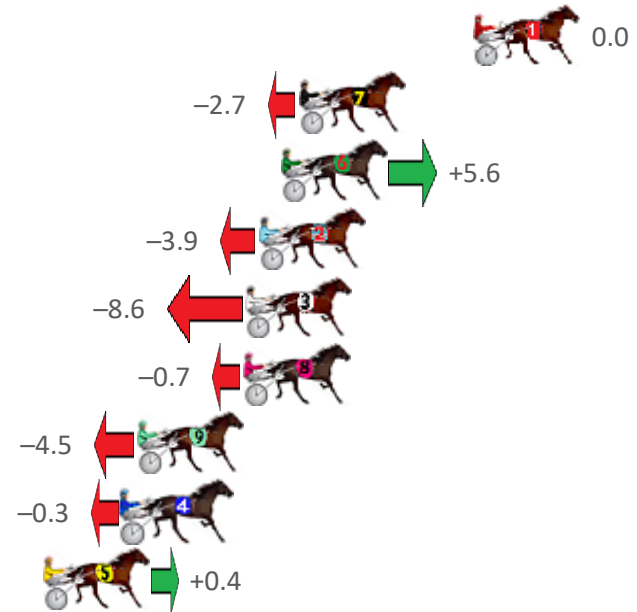

Redcliffe Race 1 Distance 1780m

Wednesday, 16 June 2021

Gross Time: 2:13.10 MileRate: 2:00.40 LeadTime: 12.00s First Qtr: 31.70s Second Qtr: 32.30s Third Qtr: 29.30s Fourth Qtr: 27.80s

NoHorse	Plc	Margin	Time	800Time (W)	400 Time (W)
1 FIRE AND ICE	1	0.0m	2:13.10	57.10s (0)	27.80s (0)
7 BETTING BARON	2	6.9m	2:13.60	57.29s (0)	27.96s (0)
6 WESTAR SAM	3	7.6m	2:13.66	56.70s (1)	28.01s (2)
2 OUR STELLA ROSE	4	8.5m	2:13.72	57.38s (1)	27.85s (1)
3 TRUE STEPPER	5	9.0m	2:13.76	57.71s (1)	28.17s (1)
8 ASHLEE NITRO	6	9.1m	2:13.77	57.15s (0)	27.79s (0)
9 GETALOADATHISGIRL	7	13.3m	2:14.07	57.42s (1)	27.88s (1)
4 LA SAFRON	8	13.9m	2:14.12	57.12s (0)	27.75s (0)
5 HIT THE TRACK	9	17.0m	2:14.34	57.07s (1)	28.27s (2)

Finish Position and metres gained from 800m

Sectionals
Powered by

PJ HARNESS ANALYSER Version 3.05 Out Now!
HORSE REPORTS / RAW DATA
All your sectional needs Check us out at www.pjdata.com.au

The Racing Queensland Board (trading as Racing Queensland) and provider are not responsible for the completeness or accuracy of any of the information contained herein, and makes no representations about its suitability for any purpose.