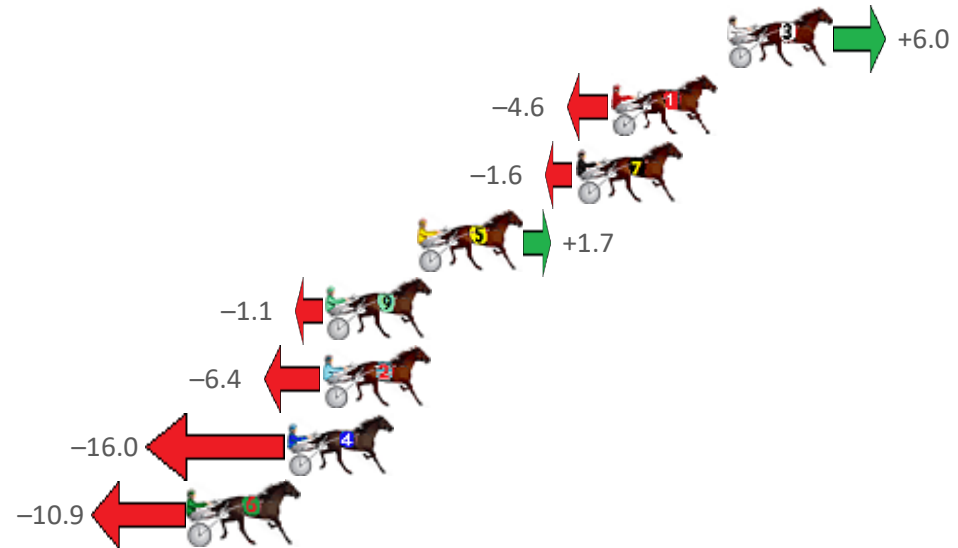

Redcliffe Race 6 Distance 1780m

Wednesday, 16 June 2021

Gross Time: 2:10.50 MileRate: 1:58.00 LeadTime: 11.60s First Qtr: 30.50s Second Qtr: 30.70s Third Qtr: 28.30s Fourth Qtr: 29.40s

NoHorse	Plc	Margin	Time	800Time (W)	400 Time (W)
3 GOTTAHAVEAHOBBIIE	1	0.0m	2:10.50	57.27s (1)	28.68s (1)
1 JEWEL OF PEAK	2	4.6m	2:10.85	58.03s (0)	29.74s (0)
7 MAJOR TRALEE	3	6.0m	2:10.96	57.81s (0)	29.44s (0)
5 WOODLANDS WONDER	4	12.3m	2:11.45	57.58s (0)	29.17s (1)
9 MY ULTIMATE LOUIE	5	15.9m	2:11.73	57.78s (1)	29.38s (2)
2 IMA BEACH BABE	6	16.0m	2:11.73	58.16s (0)	29.65s (0)
4 THE CASUAL GOOSE	7	17.4m	2:11.84	58.85s (1)	30.28s (1)
6 BLACK HAWK JOE	8	21.3m	2:12.14	58.48s (1)	28.84s (2)

Finish Position and metres gained from 800m

Sectionals
Powered by

PJ HARNESS ANALYSER Version 3.05 Out Now!
HORSE REPORTS / RAW DATA
All your sectional needs Check us out at www.pjdata.com.au

The Racing Queensland Board (trading as Racing Queensland) and provider are not responsible for the completeness or accuracy of any of the information contained herein, and makes no representations about its suitability for any purpose.