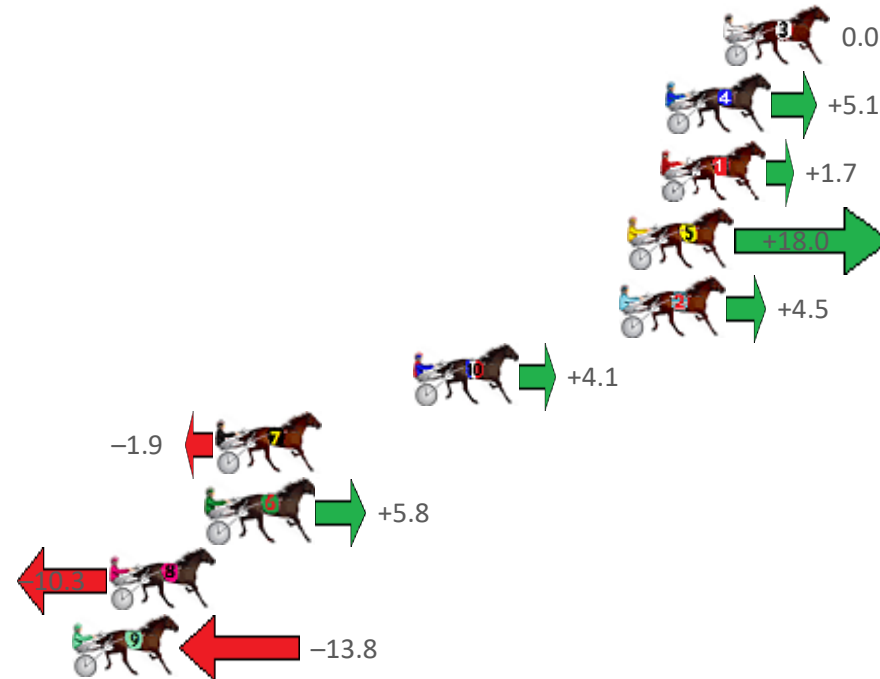

Albion Park Race 6 Distance 1660m

Tuesday, 15 June 2021

Gross Time: 1:59.60 MileRate: 1:55.90 LeadTime: 3.40s First Qtr: 28.60s Second Qtr: 30.50s Third Qtr: 28.90s Fourth Qtr: 28.20s

NoHorse	Plc	Margin	Time	800Time (W)	400 Time (W)
3 GENERAL MONTANA	1	0.0m	1:59.60	57.10s (0)	28.20s (0)
4 SWEET APPEAL	2	2.3m	1:59.77	56.74s (1)	28.15s (1)
1 GLENLEDI COMMANDE	3	2.5m	1:59.79	56.98s (0)	28.07s (0)
5 LADY AVANA	4	3.8m	1:59.88	55.82s (1)	27.20s (2)
2 IDEAL INVESTMENT	5	4.1m	1:59.90	56.78s (0)	27.86s (0)
10 KWASII	6	12.3m	2:00.51	56.81s (1)	28.12s (2)
7 MOTU AMETHYST	7	20.1m	2:01.09	57.23s (0)	28.56s (0)
6 LANCELOT BROMAC	8	20.4m	2:01.11	56.69s (1)	28.34s (1)
8 SIR SEMPER FIDELIS	9	24.3m	2:01.40	57.83s (0)	29.13s (1)
9 COPPICE	10	25.8m	2:01.51	58.08s (1)	29.38s (2)

Finish Position and metres gained from 800m

Sectionals
Powered by

PJ HARNESS ANALYSER
HORSE REPORTS / RAW DATA

Version 3.05
Out Now!

All your sectional needs

Check us out at www.pjdata.com.au

The Racing Queensland Board (trading as Racing Queensland) and provider are not responsible for the completeness or accuracy of any of the information contained herein, and makes no representations about its suitability for any purpose.