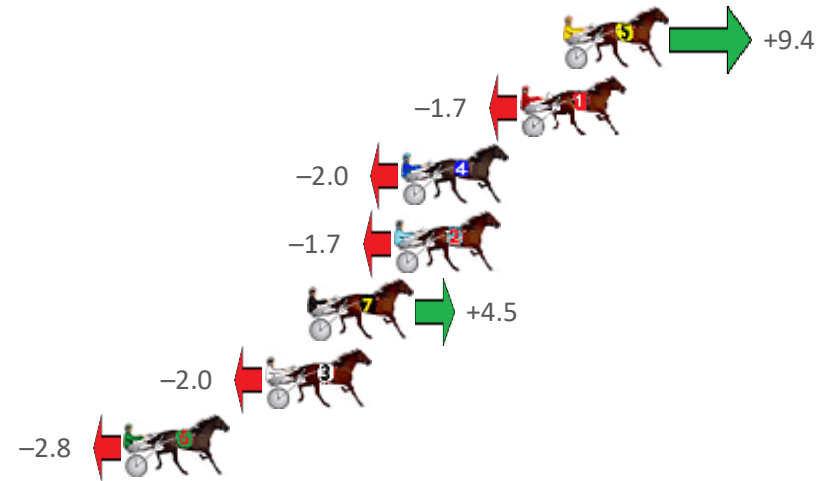

Albion Park Race 2 Distance 1660m

Tuesday, 15 June 2021

Gross Time: 2:03.20 MileRate: 1:59.50 LeadTime: 3.50s First Qtr: 30.00s Second Qtr: 31.40s Third Qtr: 29.00s Fourth Qtr: 29.30s

NoHorse	Plc	Margin	Time	800Time (W)	400 Time (W)
5 SPEAK THE TRUTH	1	0.0m	2:03.20	57.62s (1)	28.72s (1)
1 TORQUE TOTHE MUSIC	2	1.7m	2:03.33	58.42s (0)	29.42s (0)
4 BEACH MAGIC	3	6.4m	2:03.69	58.44s (1)	29.50s (1)
2 ZACHAROONI	4	6.7m	2:03.71	58.42s (0)	29.48s (0)
7 BETTING ORIGIN	5	10.1m	2:03.98	57.97s (0)	28.71s (0)
3 MISTER CAUTIOUS	6	11.8m	2:04.11	58.44s (0)	29.33s (0)
6 GULMARG	7	17.4m	2:04.54	58.50s (1)	29.58s (1)

Finish Position and metres gained from 800m

Sectionals
Powered by

PJ HARNESS ANALYSER
HORSE REPORTS / RAW DATA

Version 3.05
Out Now!

All your sectional needs

Check us out at www.pjdata.com.au

The Racing Queensland Board (trading as Racing Queensland) and provider are not responsible for the completeness or accuracy of any of the information contained herein, and makes no representations about its suitability for any purpose.