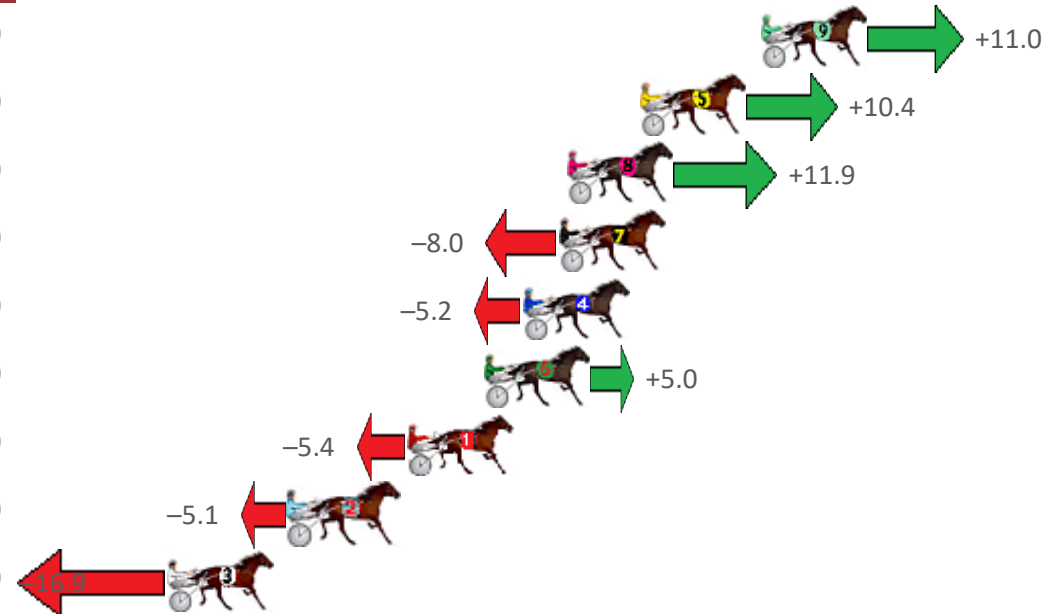

Albion Park Race 9 Distance 2138m

Tuesday, 15 June 2021

Gross Time: 2:37.10 MileRate: 1:58.20 LeadTime: 39.20s First Qtr: 30.90s Second Qtr: 30.40s Third Qtr: 27.70s Fourth Qtr: 28.90s

NoHorse	Plc	Margin	Time	800Time (W)	400 Time (W)
9 THE ANNOUNCER	1	0.0m	2:37.10	55.83s (1)	28.90s (1)
5 THE DEMOCRAT	2	4.8m	2:37.46	55.87s (1)	27.53s (2)
8 COURAGEOUS SAINT	3	7.7m	2:37.68	55.76s (1)	28.12s (2)
7 ALWAYS A SECRET	4	8.0m	2:37.71	57.16s (0)	29.13s (0)
4 SOME EXCUSESOMEW	5	9.4m	2:37.81	56.97s (0)	28.99s (1)
6 CHERRYS THE BEST	6	11.0m	2:37.93	56.25s (2)	28.53s (1)
1 COLONEL JOY	7	14.0m	2:38.16	56.98s (0)	28.93s (0)
2 KURAHAUPO GAMBLER	8	18.7m	2:38.52	56.96s (0)	28.84s (0)
3 STAGGER LEE	9	23.5m	2:38.88	57.79s (1)	28.99s (1)

Finish Position and metres gained from 800m

Sectionals
Powered by

The Racing Queensland Board (trading as Racing Queensland) and provider are not responsible for the completeness or accuracy of any of the information contained herein, and makes no representations about its suitability for any purpose.