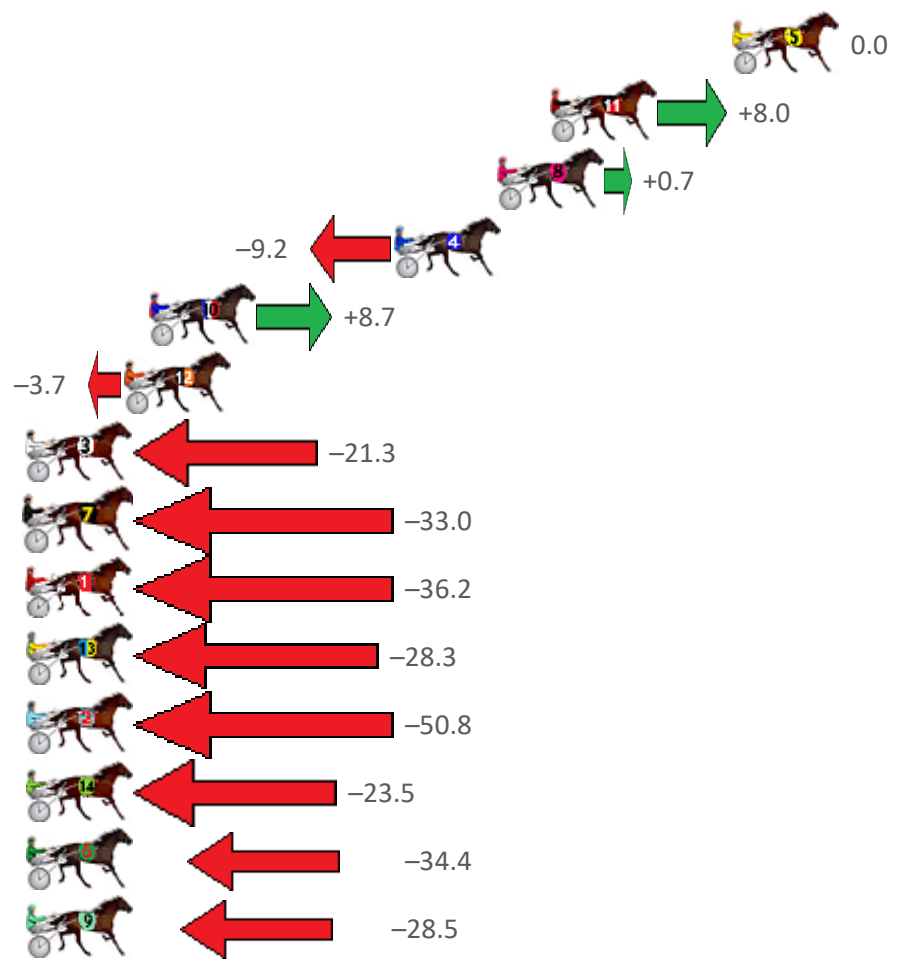

Albion Park Race 3 Distance 2138m

Tuesday, 15 June 2021

Gross Time: 2:44.40 MileRate: 2:03.20 LeadTime: 43.00s First Qtr: 30.20s Second Qtr: 31.60s Third Qtr: 29.80s Fourth Qtr: 29.80s

NoHorse	Plc	Margin	Time	800Time (W)	400 Time (W)
5 PUMA ROAD	1	0.0m	2:44.40	59.60s (0)	29.80s (0)
11 VAN SANK	2	7.2m	2:44.96	59.01s (1)	29.43s (2)
8 CHASING GREAT	3	9.3m	2:45.13	59.55s (1)	29.91s (2)
4 MAJESTIC SPEED	4	13.4m	2:45.45	60.28s (0)	30.48s (0)
10 HELLO JOLENE JOLENE	5	23.1m	2:46.20	58.96s (1)	29.96s (2)
12 DOWN UNDER RORS	6	24.1m	2:46.28	59.87s (1)	30.36s (2)
3 STEVES STAR	7	36.7m	2:47.27	61.18s (0)	31.44s (1)
7 THE REAPER	8	37.2m	2:47.30	62.04s (2)	32.29s (1)
1 THE NIGHT KING	9	46.0m	2:47.99	62.28s (0)	32.16s (0)
13 ROSEHILL MAGIC	10	48.7m	2:48.20	61.70s (0)	31.97s (0)
2 NORAH'S FLING	11	53.6m	2:48.59	63.36s (1)	33.07s (1)
14 HAVANA MAGIC	12	54.3m	2:48.64	61.34s (0)	31.87s (0)
6 GUNNER	13	60.6m	2:49.13	62.15s (1)	32.90s (1)
9 SHEGOTSASS	14	68.5m	2:49.75	61.71s (0)	32.33s (0)

Finish Position and metres gained from 800m

Sectionals
Powered by

PJ HARNESS ANALYSER

Version 3.05
Out Now!

HORSE REPORTS / RAW DATA

All your sectional needs

Check us out at www.pjdata.com.au

The Racing Queensland Board (trading as Racing Queensland) and provider are not responsible for the completeness or accuracy of any of the information contained herein, and makes no representations about its suitability for any purpose.