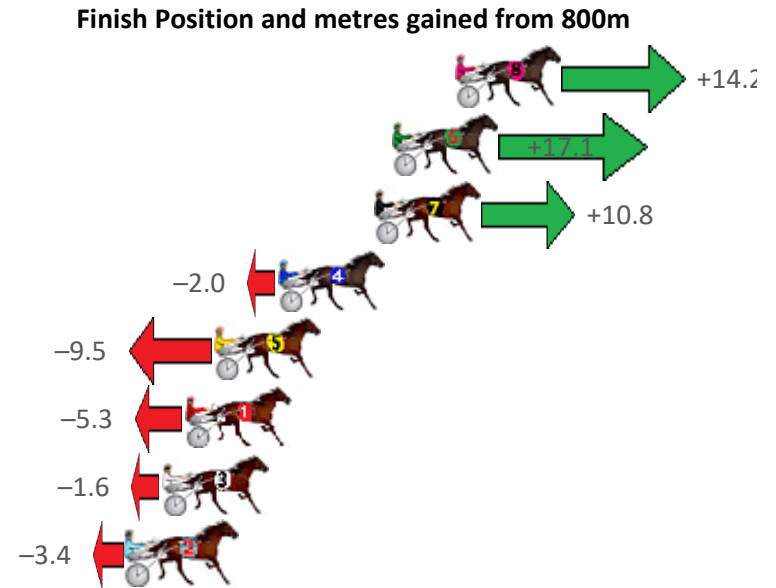

Albion Park Race 1 Distance 2647m

Tuesday, 15 June 2021

Gross Time: 3:26.00 MileRate: 2:04.70 LeadTime: 84.30s First Qtr: 32.10s Second Qtr: 30.80s Third Qtr: 29.10s Fourth Qtr: 29.70s

NoHorse	Plc	Margin	Time	800Time (W)	400 Time (W)
8 ORLANDO JOLT	1	0.0m	3:26.00	57.76s (1)	28.73s (1)
6 ALADDIN SANE	2	2.5m	3:26.19	57.55s (1)	28.59s (1)
7 KINGDOM COME	3	3.2m	3:26.25	58.01s (0)	28.84s (0)
4 MAJESTIC ESS JAY	4	7.0m	3:26.54	58.95s (0)	29.86s (0)
5 JANSSON	5	9.5m	3:26.74	59.49s (0)	30.40s (0)
1 IL PIRATA	6	10.7m	3:26.83	59.19s (1)	30.27s (1)
3 REDRIVERDEBBA	7	11.6m	3:26.90	58.92s (1)	29.92s (1)
2 MELPARK MAGIC	8	13.0m	3:27.01	59.05s (0)	29.91s (0)