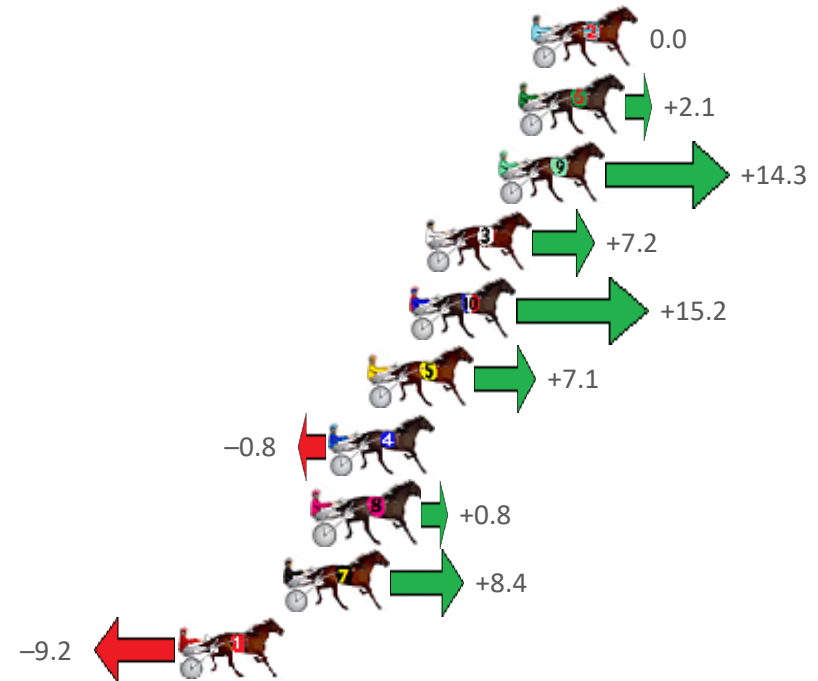

Albion Park Race 5 Distance 1660m

Tuesday, 15 June 2021

Gross Time: 2:00.30 MileRate: 1:56.60 LeadTime: 3.30s First Qtr: 28.00s Second Qtr: 30.60s Third Qtr: 29.30s Fourth Qtr: 29.10s

NoHorse	Plc	Margin	Time	800Time (W)	400 Time (W)
2 MAGICOL IDEAL	1	0.0m	2:00.30	58.40s (0)	29.10s (0)
6 UNCLE LUKEY	2	0.5m	2:00.34	58.25s (1)	29.09s (1)
9 ONE LAST ROLL	3	1.3m	2:00.40	57.36s (1)	28.11s (1)
3 CAPTAINS PICK	4	4.2m	2:00.62	57.88s (1)	28.65s (1)
10 BONDI SHAKE	5	4.8m	2:00.67	57.30s (1)	28.06s (1)
5 COULDNTMISAFALCON	6	6.5m	2:00.80	57.88s (0)	28.49s (0)
4 NINA SIMONE	7	8.0m	2:00.91	58.46s (1)	29.26s (1)
8 WHATA TERROR	8	8.6m	2:00.96	58.34s (0)	28.97s (0)
7 BETTOR WATCH HIM	9	9.8m	2:01.05	57.79s (0)	28.41s (0)
1 LAZY BLAZE	10	14.0m	2:01.37	59.07s (0)	29.71s (0)

Finish Position and metres gained from 800m

Sectionals
Powered by

PJ HARNESS ANALYSER Version 3.05 Out Now!
HORSE REPORTS / RAW DATA
All your sectional needs Check us out at www.pjdata.com.au

The Racing Queensland Board (trading as Racing Queensland) and provider are not responsible for the completeness or accuracy of any of the information contained herein, and makes no representations about its suitability for any purpose.