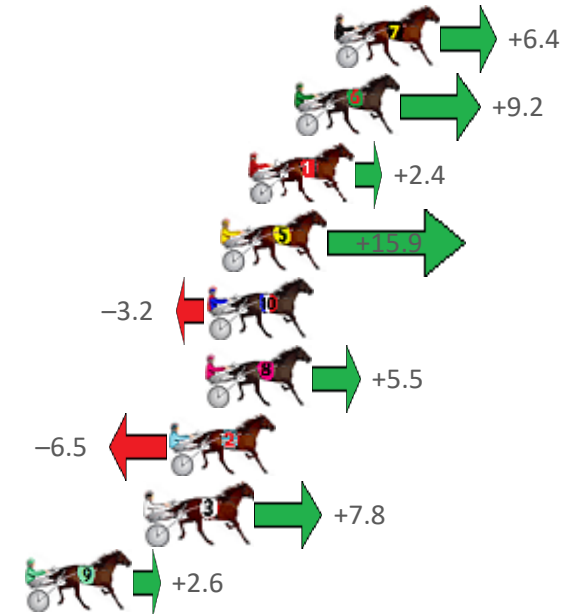

Albion Park Race 7 Distance 1660m

Tuesday, 15 June 2021

Gross Time: 1:58.30 MileRate: 1:54.70 LeadTime: 3.40s First Qtr: 28.10s Second Qtr: 28.90s Third Qtr: 28.90s Fourth Qtr: 29.00s

NoHorse	Plc	Margin	Time	800Time (W)	400 Time (W)
7 THE ROCKNROLL KING	1	0.0m	1:58.30	57.44s (1)	28.65s (2)
6 AUNTY BELLA	2	1.6m	1:58.42	57.24s (1)	28.41s (2)
1 SHEZ ALL STYLE	3	3.4m	1:58.56	57.73s (0)	28.93s (0)
5 IN CHEVRON WE TRUST	4	4.5m	1:58.64	56.76s (1)	27.98s (2)
10 FOUR STARZZZ FORSA	5	5.0m	1:58.68	58.13s (1)	29.30s (1)
8 ONYA DOUG	6	5.1m	1:58.69	57.50s (0)	28.72s (1)
2 MORESCO	7	6.5m	1:58.79	58.37s (0)	29.47s (0)
3 MISTER DIAMOND	8	7.4m	1:58.86	57.34s (1)	28.51s (2)
9 FLO RYDA	9	12.2m	1:59.23	57.71s (0)	28.90s (0)

Finish Position and metres gained from 800m

Sectionals
Powered by

PJ HARNESS ANALYSER Version 3.05 Out Now!
HORSE REPORTS / RAW DATA
All your sectional needs Check us out at www.pjdata.com.au

The Racing Queensland Board (trading as Racing Queensland) and provider are not responsible for the completeness or accuracy of any of the information contained herein, and makes no representations about its suitability for any purpose.