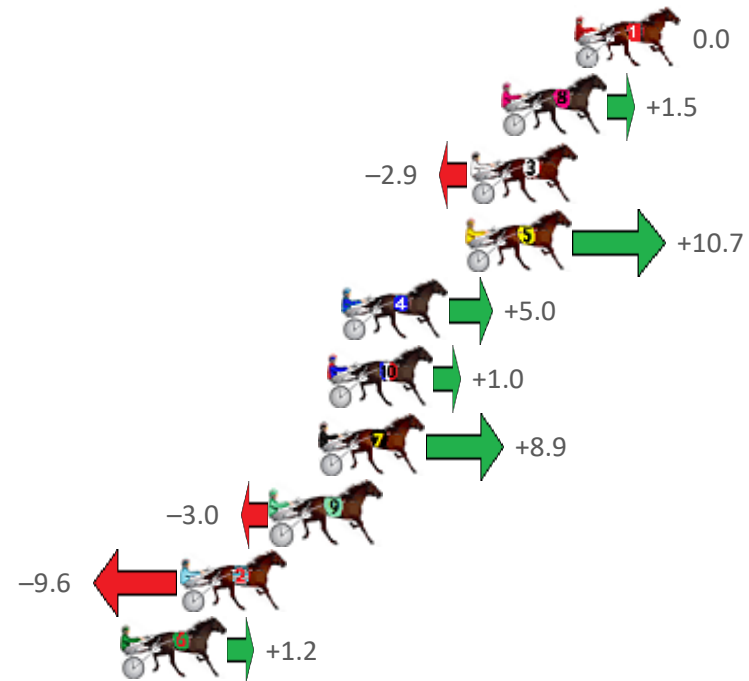

Albion Park Race 8 Distance 1660m

Tuesday, 15 June 2021

Gross Time: 1:58.00 MileRate: 1:54.40 LeadTime: 3.30s First Qtr: 28.30s Second Qtr: 29.70s Third Qtr: 28.50s Fourth Qtr: 28.20s

No	Horse	Plc	Margin	Time	800Time (W)	400 Time (W)
1	ANOTHER STATEMENT	1	0.0m	1:58.00	56.70s (0)	28.20s (0)
8	VIRGIL	2	2.9m	1:58.21	56.59s (0)	28.11s (0)
3	LEFT A TERROR	3	4.1m	1:58.30	56.90s (1)	28.49s (1)
5	ALE ALE KAI	4	4.3m	1:58.32	55.95s (1)	27.51s (1)
4	TORQUE ONETWOTHRE	5	9.2m	1:58.68	56.35s (0)	27.91s (0)
10	DELIGHTFUL MAJOR	6	9.8m	1:58.73	56.63s (1)	28.21s (2)
7	LARRY LINCOLN	7	10.1m	1:58.75	56.07s (0)	27.66s (0)
9	OYSTER STRIDE	8	12.0m	1:58.89	56.91s (0)	28.41s (0)
2	JAY TEE TYRON	9	15.6m	1:59.16	57.38s (1)	28.87s (1)
6	GODDESS JUJON	10	18.0m	1:59.33	56.62s (1)	28.17s (1)

Finish Position and metres gained from 800m

Sectionals
Powered by

PJ HARNESS ANALYSER Version 3.05 Out Now!

HORSE REPORTS / RAW DATA

All your sectional needs

Check us out at www.pjdata.com.au

The Racing Queensland Board (trading as Racing Queensland) and provider are not responsible for the completeness or accuracy of any of the information contained herein, and makes no representations about its suitability for any purpose.