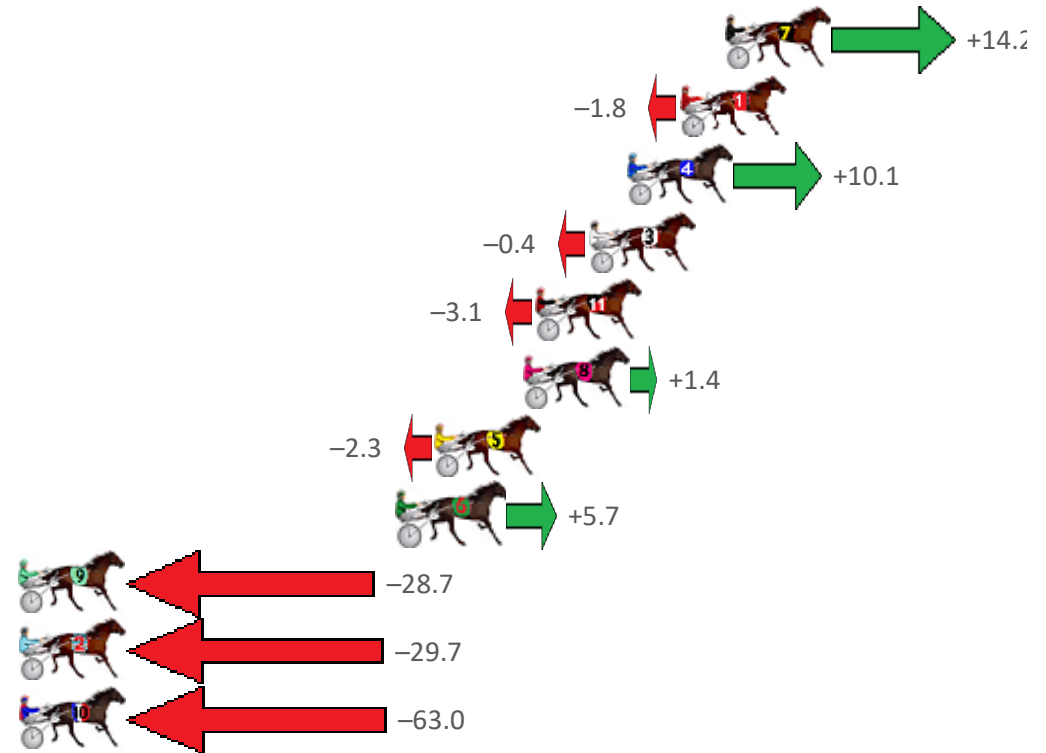

Albion Park Race 10 Distance 2138m

Saturday, 23 January 2021

Gross Time: 2:43.60 MileRate: 2:02.00 LeadTime: 43.40s First Qtr: 30.70s Second Qtr: 30.70s Third Qtr: 29.30s Fourth Qtr: 29.50s

No	Horse	Plc	Margin	Time	800Time (W)	400 Time (W)
7	RED CASTLETON	1	0.0m	2:43.60	57.76s (0)	28.49s (0)
1	MATATOKI	2	1.8m	2:43.74	58.93s (0)	29.63s (0)
4	SKYLINE	3	3.9m	2:43.90	58.06s (1)	28.73s (2)
3	REDRIVERDEBBA	4	5.4m	2:44.02	58.83s (0)	29.54s (0)
11	GEE UP NEDDY	5	7.5m	2:44.18	59.03s (1)	29.77s (1)
8	IM THE COMMANDO	6	8.0m	2:44.22	58.70s (0)	29.43s (0)
5	SIR FAHRENHEIT	7	11.5m	2:44.49	58.97s (1)	29.64s (1)
6	BD KHAOSAN	8	12.9m	2:44.60	58.38s (1)	29.11s (1)
9	NEEDABACARDI	9	66.7m	2:48.76	60.90s (0)	30.72s (0)
2	JEDDY R YA READY	10	73.1m	2:49.25	60.97s (0)	30.46s (0)
10	GARLAND GREENE	11	283.0m	3:05.49	63.40s (0)	32.29s (0)

Finish Position and metres gained from 800m

Sectionals
Powered by

PJ HARNES ANALYSER **NEW**

Learn the power of sectionals

Check us out at www.pjdata.com.au

The Racing Queensland Board (trading as Racing Queensland) and provider are not responsible for the completeness or accuracy of any of the information contained herein, and makes no representations about its suitability for any purpose.