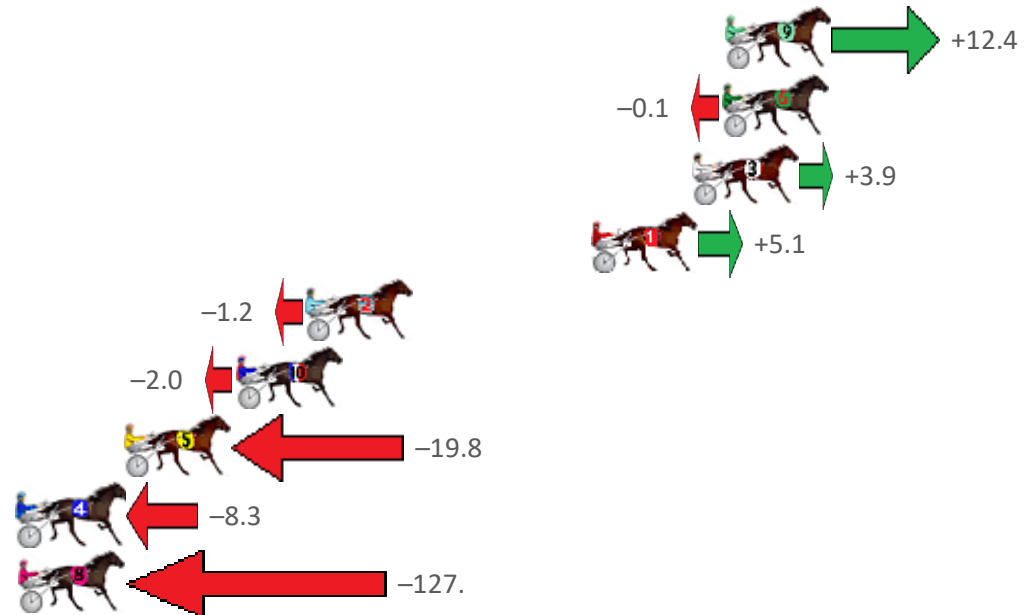

Albion Park Race 7 Distance 1660m

Saturday, 23 January 2021

Gross Time: 1:59.20 MileRate: 1:55.50 LeadTime: 3.50s First Qtr: 28.40s Second Qtr: 31.20s Third Qtr: 28.30s Fourth Qtr: 27.80s

NoHorse	Plc	Margin	Time	800Time (W)	400 Time (W)
9 BETTERTHANDIAMOND	1	0.0m	1:59.20	55.24s (1)	27.65s (1)
6 ROCKSLIDE	2	0.1m	1:59.21	56.11s (0)	27.81s (0)
3 BETTATHANIDEAL	3	1.3m	1:59.30	55.83s (0)	27.54s (0)
1 CROWN MOJO	4	5.3m	1:59.59	55.74s (0)	27.42s (0)
2 KAY NORA SHANNON	5	16.6m	2:00.41	56.18s (0)	27.86s (0)
10 THE CASUAL GOOSE	6	19.4m	2:00.62	56.24s (1)	28.37s (2)
5 CALL ME TRISH	7	23.8m	2:00.94	57.48s (1)	28.95s (1)
4 NAUGHTYINHEAVEN	8	29.3m	2:01.34	56.68s (0)	28.33s (0)
8 ATOMIC BOMBSHELL	9	135.9m	2:09.14	65.00s (1)	36.40s (1)

Finish Position and metres gained from 800m

Sectionals
Powered by

PJ HARNES ANALYSER **NEW**

Learn the power of sectionals

Check us out at www.pjdata.com.au

The Racing Queensland Board (trading as Racing Queensland) and provider are not responsible for the completeness or accuracy of any of the information contained herein, and makes no representations about its suitability for any purpose.