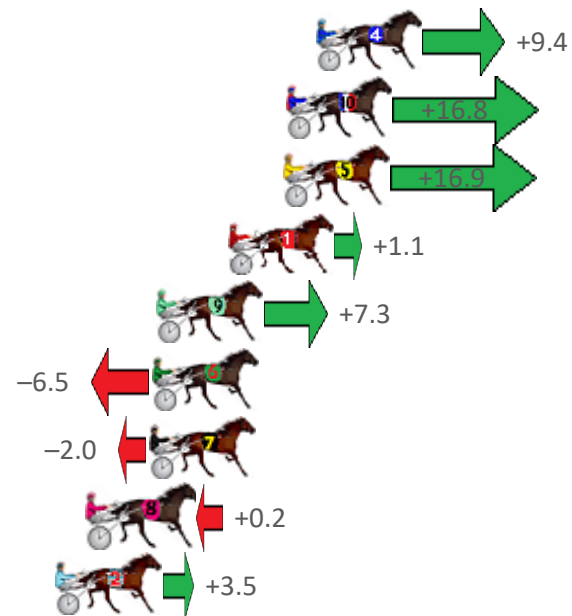

Albion Park Race 5 Distance 1660m

Saturday, 23 January 2021

Gross Time: 1:56.30 MileRate: 1:52.70 LeadTime: 3.50s First Qtr: 27.00s Second Qtr: 29.60s Third Qtr: 27.60s Fourth Qtr: 28.60s

NoHorse	Plc	Margin	Time	800Time (W)	400 Time (W)
4 TENNYSON BROMAC	1	0.0m	1:56.30	55.54s (1)	28.19s (1)
10 LETS KATCHMEIFUCAN	2	1.2m	1:56.39	55.03s (1)	28.09s (2)
5 HURRICANE ROY	3	1.3m	1:56.40	55.02s (0)	27.71s (2)
1 SPARKLING CULLECT	4	3.5m	1:56.56	56.12s (0)	28.54s (0)
9 IMASPORTSSTAR	5	6.3m	1:56.77	55.69s (0)	28.05s (0)
6 SPEEDY DOMINIC	6	6.5m	1:56.79	56.65s (0)	29.06s (0)
7 STRADDIE	7	6.6m	1:56.80	56.34s (1)	29.01s (1)
8 LENNY THE LEGEND	8	9.0m	1:56.98	56.19s (0)	28.56s (0)
2 BIG BANG LEONARD	9	10.3m	1:57.07	55.96s (1)	28.58s (1)

Finish Position and metres gained from 800m

Sectionals
Powered by

PJ HARNESS ANALYSER **NEW**

Learn the power of sectionals

Check us out at www.pjdata.com.au

The Racing Queensland Board (trading as Racing Queensland) and provider are not responsible for the completeness or accuracy of any of the information contained herein, and makes no representations about its suitability for any purpose.