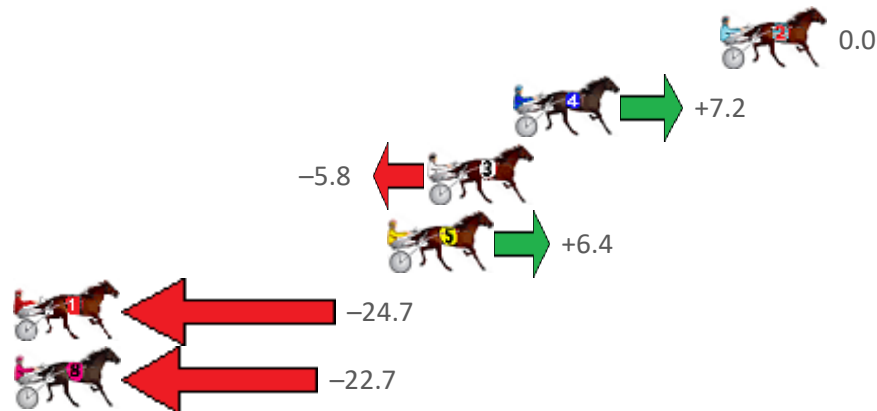

Albion Park Race 9 Distance 1660m

Saturday, 23 January 2021

Gross Time: 1:58.80 MileRate: 1:55.20 LeadTime: 3.40s First Qtr: 28.60s Second Qtr: 30.70s Third Qtr: 28.50s Fourth Qtr: 27.60s

NoHorse	Plc	Margin	Time	800Time (W)	400 Time (W)
2 A RAINBOW DELIGHT	1	0.0m	1:58.80	56.10s (0)	27.60s (0)
4 ROCKITA	2	8.2m	1:59.40	55.60s (1)	27.12s (1)
3 MORESCO	3	11.6m	1:59.64	56.50s (1)	28.00s (1)
5 MAFFIOSO GIRL	4	13.2m	1:59.76	55.65s (1)	27.28s (0)
1 FOR THE CORZ	5	28.9m	2:00.90	57.82s (0)	29.18s (0)
8 MISS RUBY SUNSHINE	6	32.7m	2:01.17	57.68s (1)	29.13s (1)

Finish Position and metres gained from 800m

Sectionals
Powered by

PJ HARNESS ANALYSER **NEW**

Learn the power of sectionals

Check us out at www.pjdata.com.au

The Racing Queensland Board (trading as Racing Queensland) and provider are not responsible for the completeness or accuracy of any of the information contained herein, and makes no representations about its suitability for any purpose.