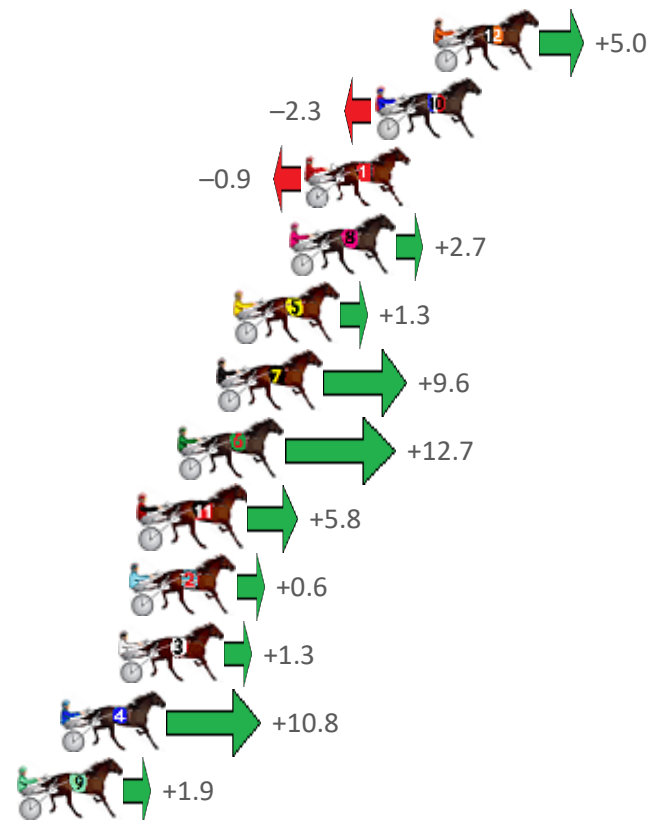

Albion Park Race 6 Distance 2138m

Saturday, 23 January 2021

Gross Time: 2:36.40 MileRate: 1:57.70 LeadTime: 38.10s First Qtr: 30.60s Second Qtr: 31.10s Third Qtr: 28.90s Fourth Qtr: 27.70s

NoHorse	Plc	Margin	Time	800Time (W)	400 Time (W)
12 ONE CHANGE	1	0.0m	2:36.40	56.25s (1)	27.64s (1)
10 ALWAYS A SECRET	2	2.3m	2:36.57	56.76s (0)	27.86s (0)
1 ALE ALE KAI	3	5.1m	2:36.77	56.66s (0)	27.76s (0)
8 LISA LINCOLN	4	5.7m	2:36.82	56.41s (0)	27.50s (0)
5 OUR BONDI BEACH	5	7.9m	2:36.98	56.51s (1)	27.87s (1)
7 FRANCO LANDRY	6	8.6m	2:37.03	55.92s (2)	28.06s (2)
6 GEORGIE MARTIN	7	10.1m	2:37.14	55.71s (2)	27.86s (2)
11 ARTHUR LOWE	8	11.6m	2:37.25	56.19s (0)	27.45s (1)
2 FIRE AND ICE	9	12.0m	2:37.27	56.56s (0)	27.62s (0)
3 JUST JOSHIN	10	12.5m	2:37.31	56.51s (1)	27.87s (1)
4 COMMODORE JUJON	11	14.8m	2:37.48	55.84s (1)	28.04s (3)
9 THATS HOW WEROLL	12	16.5m	2:37.60	56.47s (1)	28.00s (2)

Finish Position and metres gained from 800m

Sectionals
Powered by

PJ HARNESS ANALYSER **NEW**

Learn the power of sectionals

Check us out at www.pjdata.com.au

The Racing Queensland Board (trading as Racing Queensland) and provider are not responsible for the completeness or accuracy of any of the information contained herein, and makes no representations about its suitability for any purpose.