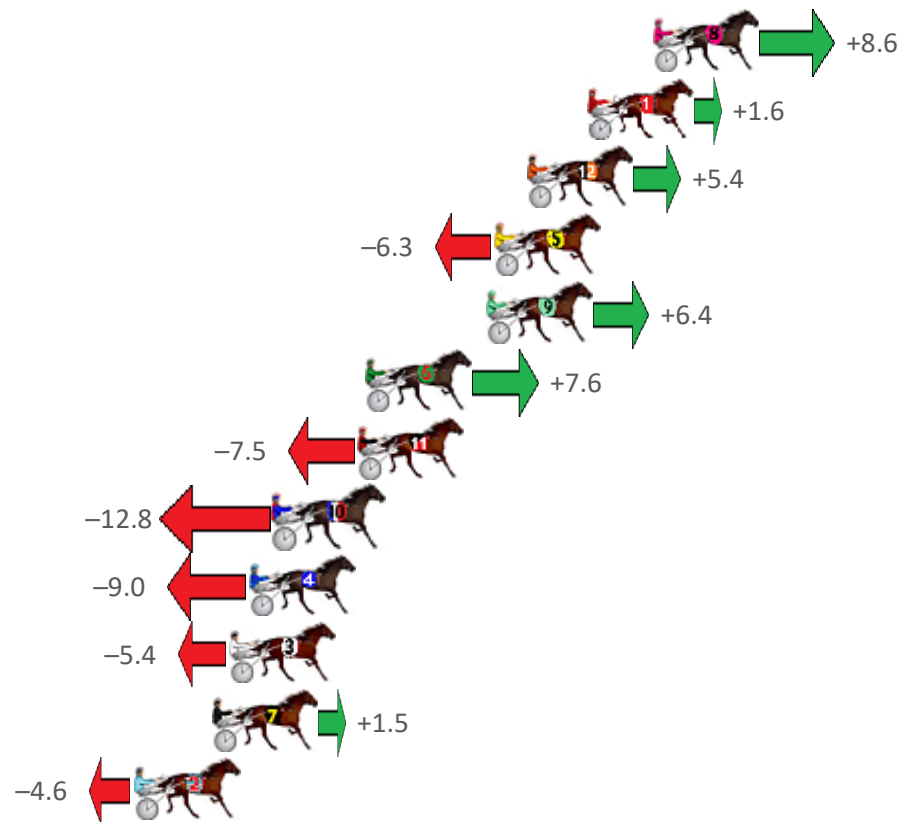

Albion Park Race 1 Distance 2138m

Saturday, 23 January 2021

Gross Time: 2:33.50 MileRate: 1:55.60 LeadTime: 37.10s First Qtr: 29.30s Second Qtr: 29.50s Third Qtr: 28.00s Fourth Qtr: 29.60s

NoHorse	Plc	Margin	Time	800Time (W)	400 Time (W)
8 MAJORDOIT	1	0.0m	2:33.50	56.98s (0)	28.67s (0)
1 LEFT A TERROR	2	2.6m	2:33.70	57.49s (0)	29.26s (0)
12 BOHANNAN	3	5.0m	2:33.89	57.21s (2)	29.59s (2)
5 TACTICAL RESPONSE	4	6.3m	2:33.99	58.05s (0)	29.87s (0)
9 MONTANA CHIEF	5	6.6m	2:34.01	57.14s (0)	28.76s (0)
6 GODDESS JUJON	6	11.4m	2:34.38	57.06s (0)	28.76s (0)
11 WINKANDITSOVER	7	11.7m	2:34.41	58.14s (2)	30.46s (1)
10 RUN BOY RUN	8	15.0m	2:34.66	58.52s (1)	30.28s (1)
4 SO KOOL MASTER	9	16.0m	2:34.74	58.24s (1)	29.94s (1)
3 MAJOR MUCHA	10	16.8m	2:34.80	57.99s (1)	29.42s (2)
7 HEZA BROMAC	11	17.5m	2:34.86	57.49s (2)	29.31s (1)
2 OUR LITTLE DIGGER	12	20.6m	2:35.10	57.93s (1)	29.95s (1)

Finish Position and metres gained from 800m

Sectionals
Powered by

PJ HARNESS ANALYSER **NEW**

Learn the power of sectionals

Check us out at www.pjdata.com.au

The Racing Queensland Board (trading as Racing Queensland) and provider are not responsible for the completeness or accuracy of any of the information contained herein, and makes no representations about its suitability for any purpose.