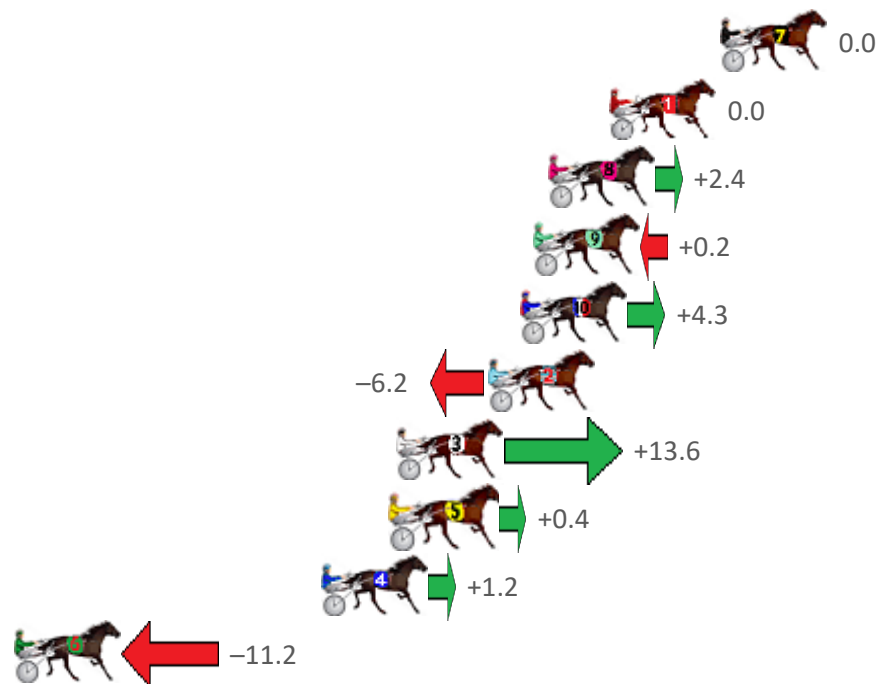

Albion Park Race 3 Distance 1660m

Saturday, 23 January 2021

Gross Time: 1:57.60 MileRate: 1:54.00 LeadTime: 3.30s First Qtr: 28.80s Second Qtr: 30.70s Third Qtr: 27.90s Fourth Qtr: 26.90s

NoHorse	Plc	Margin	Time	800Time (W)	400 Time (W)
7 TURN IT UP	1	0.0m	1:57.60	54.80s (0)	26.90s (0)
1 WATCH PULP FICTION	2	4.4m	1:57.91	54.80s (0)	26.90s (0)
8 NORTHVIEW HUSTLER	3	6.8m	1:58.08	54.64s (0)	26.73s (0)
9 ROCK WITH SAM	4	7.4m	1:58.12	54.79s (1)	26.82s (1)
10 CHEVRONS REWARD	5	7.9m	1:58.16	54.51s (1)	26.57s (1)
2 FAME ASSURED	6	9.2m	1:58.25	55.22s (1)	27.23s (1)
3 JUSTALITTLE TORQUE	7	12.8m	1:58.51	53.87s (1)	26.59s (2)
5 SUBTLE DELIGHT	8	13.0m	1:58.52	54.77s (0)	26.71s (0)
4 LILAC FLASH	9	15.8m	1:58.72	54.72s (1)	27.38s (2)
6 MAJOR CAM	10	33.0m	1:59.94	55.56s (1)	28.24s (2)

Finish Position and metres gained from 800m

Sectionals
Powered by

PJ HARNESS ANALYSER **NEW**

Learn the power of sectionals

Check us out at www.pjdata.com.au

The Racing Queensland Board (trading as Racing Queensland) and provider are not responsible for the completeness or accuracy of any of the information contained herein, and makes no representations about its suitability for any purpose.