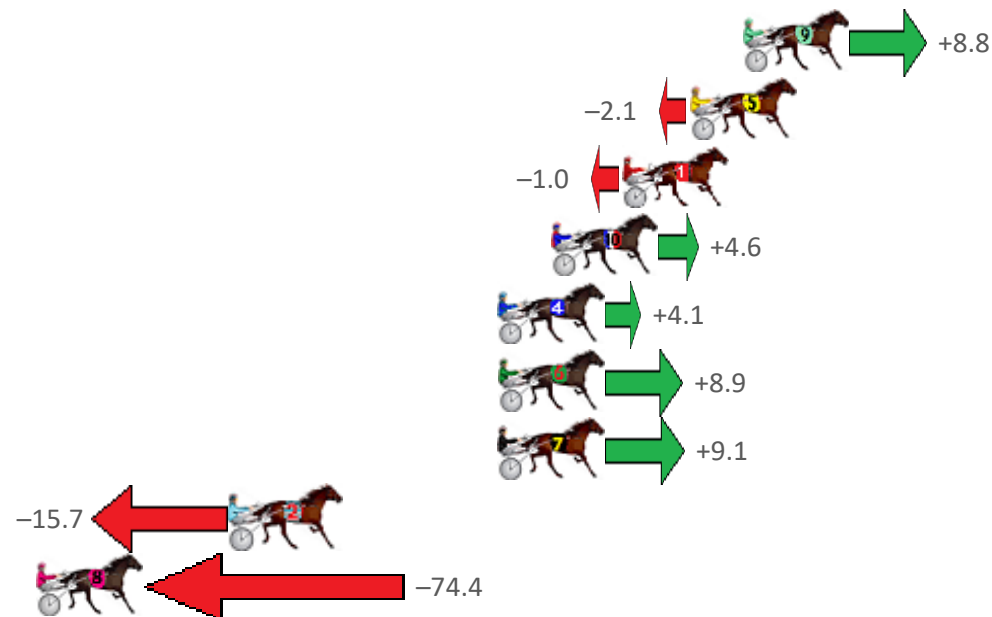

Albion Park Race 4 Distance 1660m

Saturday, 23 January 2021

Gross Time: 1:56.70 MileRate: 1:53.20 LeadTime: 3.40s First Qtr: 28.10s Second Qtr: 28.90s Third Qtr: 27.30s Fourth Qtr: 29.00s

NoHorse	Plc	Margin	Time	800Time (W)	400 Time (W)
9 WILL THE WIZARD	1	0.0m	1:56.70	55.68s (1)	28.75s (1)
5 THE FORTUNATE SON	2	2.1m	1:56.86	56.45s (1)	29.15s (0)
1 VIENNA BOY	3	4.8m	1:57.07	56.37s (0)	28.99s (0)
10 NOTORIOUS	4	7.6m	1:57.28	55.98s (0)	28.48s (1)
6 OUR UNCLE JIM	5	9.7m	1:57.44	55.68s (1)	28.39s (2)
4 GOOD AS IT GETS	5	9.7m	1:57.44	56.01s (1)	28.73s (2)
7 MASTER CATCH	7	9.7m	1:57.44	55.66s (0)	28.24s (1)
2 DENNINGTON HEIGHTS	8	20.3m	1:58.24	57.40s (1)	29.77s (1)
8 BLACKSADANCE	9	82.4m	2:02.97	61.51s (0)	34.03s (0)

Finish Position and metres gained from 800m

Sectionals
Powered by

PJ HARNESS ANALYSER **NEW**

Learn the power of sectionals

Check us out at www.pjdata.com.au

The Racing Queensland Board (trading as Racing Queensland) and provider are not responsible for the completeness or accuracy of any of the information contained herein, and makes no representations about its suitability for any purpose.