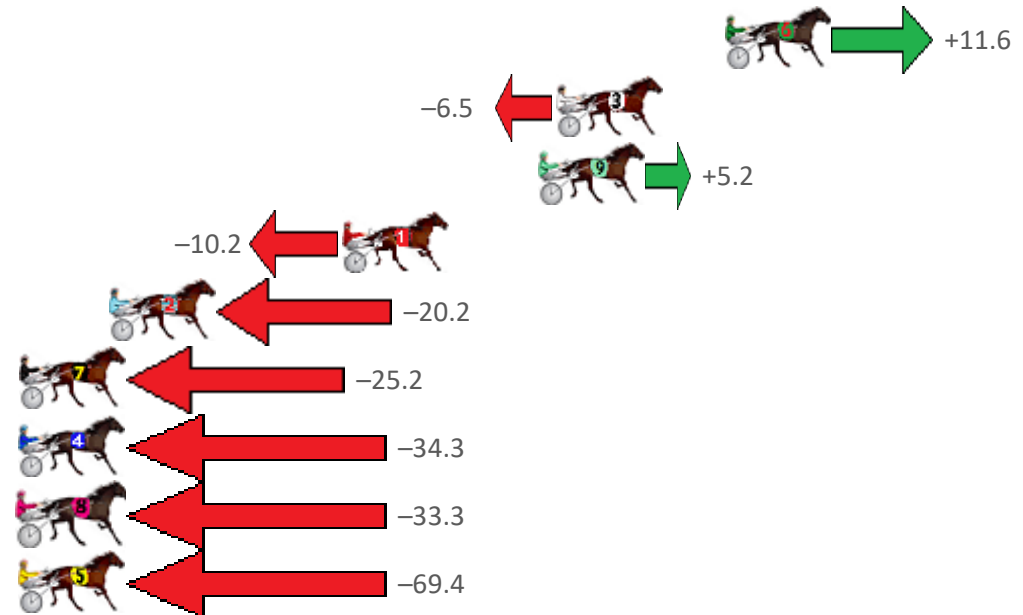

Redcliffe Race 2 Distance 1780m

Thursday, 7 January 2021

Gross Time: 2:13.10 MileRate: 2:00.30 LeadTime: 11.60s First Qtr: 31.50s Second Qtr: 31.10s Third Qtr: 30.20s Fourth Qtr: 28.70s

NoHorse	Plc	Margin	Time	800Time (W)	400 Time (W)
6 BUTCHERFEELGOOD	1	0.0m	2:13.10	58.05s (2)	28.24s (3)
3 LEAPING LEO	2	6.7m	2:13.60	59.38s (0)	29.18s (0)
9 SHEZ GOT BLING	3	7.4m	2:13.66	58.52s (1)	28.40s (3)
1 IM ISABELLA	4	15.2m	2:14.25	59.65s (0)	29.31s (0)
2 MUSTANG DUDE	5	24.4m	2:14.94	60.38s (1)	29.61s (1)
7 ROLLON TWICE	6	34.6m	2:15.71	60.74s (0)	30.34s (0)
4 FLIGHTNFIGHT	7	36.9m	2:15.88	61.41s (2)	30.70s (2)
8 FREMARKSINDI	8	41.7m	2:16.24	61.34s (1)	30.68s (2)
5 ARTISTIC HUMMA	9	69.4m	2:18.33	63.98s (1)	33.17s (1)

Finish Position and metres gained from 800m

Sectionals
Powered by

PJ HARNESS ANALYSER **NEW**

Learn the power of sectionals

Check us out at www.pjdata.com.au

The Racing Queensland Board (trading as Racing Queensland) and provider are not responsible for the completeness or accuracy of any of the information contained herein, and makes no representations about its suitability for any purpose.