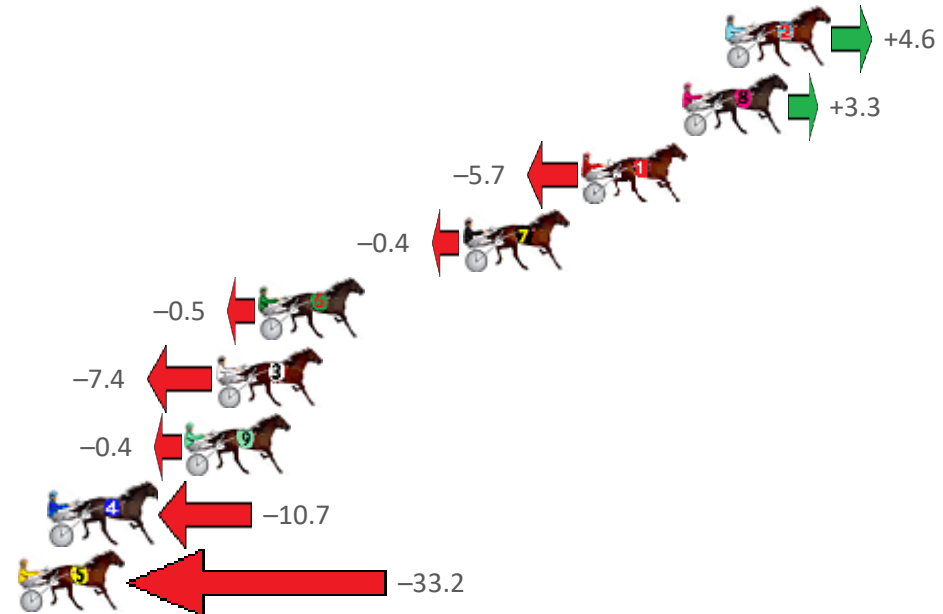

Redcliffe Race 1 Distance 1780m

Thursday, 7 January 2021

Gross Time: 2:12.80 MileRate: 2:00.00 LeadTime: 11.50s First Qtr: 30.50s Second Qtr: 30.70s Third Qtr: 29.70s Fourth Qtr: 30.40s

NoHorse	Plc	Margin	Time	800Time (W)	400 Time (W)
2 MELTON INSULTED	1	0.0m	2:12.80	59.76s (0)	30.08s (1)
8 JAMES THE JET	2	1.7m	2:12.94	59.85s (1)	30.53s (1)
1 BAILEYS WITH LEGS	3	5.7m	2:13.25	60.53s (0)	30.83s (0)
7 OUR DOLLY	4	10.4m	2:13.63	60.13s (0)	30.52s (0)
6 HURRIKANE KAT	5	18.5m	2:14.27	60.14s (1)	30.92s (2)
3 VOLONTAE DE ORO	6	20.2m	2:14.41	60.65s (1)	31.16s (1)
9 ASHTON RIVER	7	21.4m	2:14.50	60.13s (0)	30.88s (1)
4 WEDDING NIGHT	8	26.7m	2:14.92	60.90s (0)	31.36s (0)
5 MELTON QUALITY	9	60.6m	2:17.62	62.58s (0)	33.14s (0)

Finish Position and metres gained from 800m

Sectionals
Powered by

PJ HARNESS ANALYSER **NEW**

Learn the power of sectionals

Check us out at www.pjdata.com.au

The Racing Queensland Board (trading as Racing Queensland) and provider are not responsible for the completeness or accuracy of any of the information contained herein, and makes no representations about its suitability for any purpose.