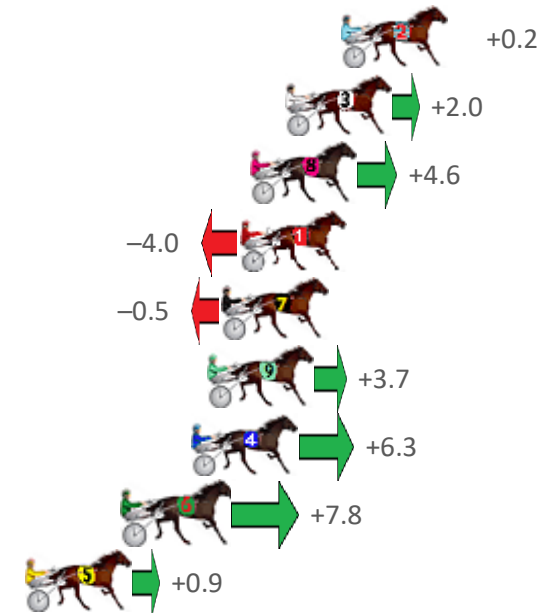

Redcliffe Race 8 Distance 1780m

Thursday, 7 January 2021

Gross Time: 2:12.80 MileRate: 2:00.00 LeadTime: 11.40s First Qtr: 31.50s Second Qtr: 32.10s Third Qtr: 29.40s Fourth Qtr: 28.40s

NoHorse	Plc	Margin	Time	800Time (W)	400 Time (W)
2 KIAMASROSIE	1	0.0m	2:12.80	57.79s (1)	28.39s (1)
3 ASHLEE NITRO	2	2.2m	2:12.96	57.66s (1)	28.24s (1)
8 OUR ULTIMATE HANNA	3	3.6m	2:13.07	57.47s (1)	28.05s (1)
1 NOLONGA YOUR CHOIC	4	4.0m	2:13.10	58.09s (0)	28.68s (0)
7 VOODOO FELLA	5	4.7m	2:13.15	57.84s (0)	28.42s (0)
9 BUSTN FEELZ GOOD	6	5.3m	2:13.20	57.53s (0)	28.10s (0)
4 GO ANNE GO	7	5.9m	2:13.24	57.35s (1)	28.20s (2)
6 FAVOURITEHIGHLIGHT	8	8.6m	2:13.44	57.24s (1)	28.70s (2)
5 GOJOE	9	12.5m	2:13.73	57.74s (0)	28.32s (1)

Finish Position and metres gained from 800m

Sectionals
Powered by

PJ HARNESS ANALYSER **NEW**

Learn the power of sectionals

Check us out at www.pjdata.com.au

The Racing Queensland Board (trading as Racing Queensland) and provider are not responsible for the completeness or accuracy of any of the information contained herein, and makes no representations about its suitability for any purpose.