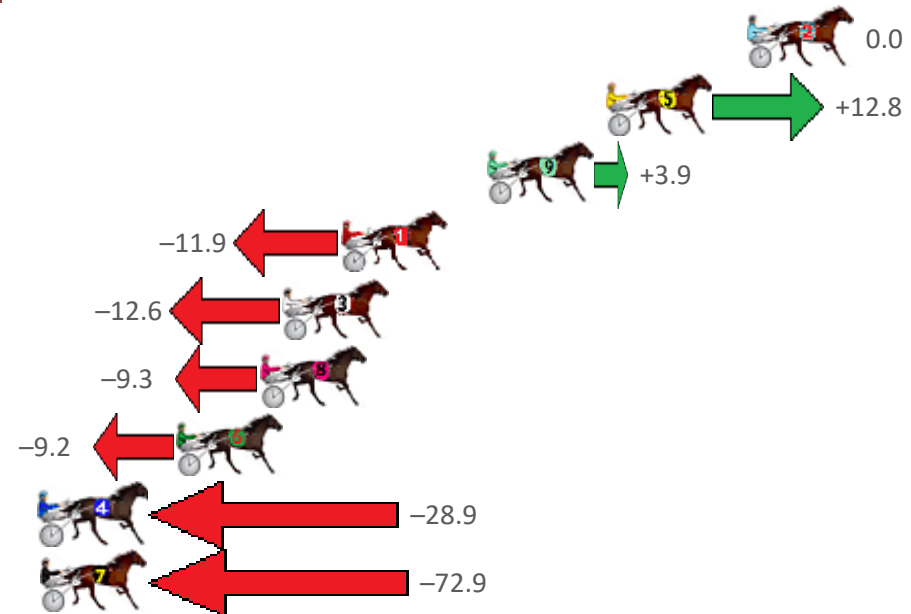

Redcliffe Race 10 Distance 1780m

Thursday, 7 January 2021

Gross Time: 2:12.00 MileRate: 1:59.30 LeadTime: 11.50s First Qtr: 30.60s Second Qtr: 31.20s Third Qtr: 29.50s Fourth Qtr: 29.20s

NoHorse	Plc	Margin	Time	800Time (W)	400 Time (W)
2 GOALKICKER	1	0.0m	2:12.00	58.70s (0)	29.20s (0)
5 LIFEINHEAVEN	2	5.6m	2:12.43	57.77s (1)	28.59s (2)
9 ROCKNROLL PROMISE	3	10.3m	2:12.79	58.42s (1)	29.27s (2)
1 WILLSINTOWN	4	16.1m	2:13.23	59.57s (0)	30.01s (0)
3 TACTFILLY MAGIC	5	18.4m	2:13.41	59.62s (1)	29.82s (1)
8 OUR LITTLE GIRL	6	19.3m	2:13.48	59.38s (1)	30.22s (2)
6 CONDAFEW	7	22.6m	2:13.73	59.37s (0)	29.56s (0)
4 ROWDYS ACE	8	30.5m	2:14.34	60.81s (1)	31.02s (1)
7 GO AWAY	9	82.1m	2:18.29	64.02s (0)	34.19s (0)

Finish Position and metres gained from 800m

Sectionals
Powered by

PJ HARNES ANALYSER **NEW**

Learn the power of sectionals

Check us out at www.pjdata.com.au

The Racing Queensland Board (trading as Racing Queensland) and provider are not responsible for the completeness or accuracy of any of the information contained herein, and makes no representations about its suitability for any purpose.