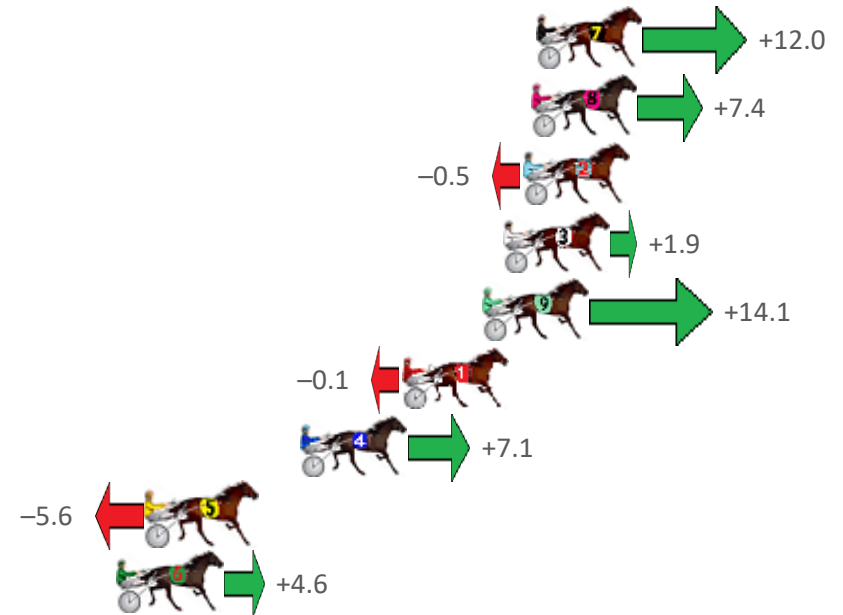

Redcliffe Race 7 Distance 1780m

Thursday, 7 January 2021

Gross Time: 2:11.20 MileRate: 1:58.70 LeadTime: 11.40s First Qtr: 31.50s Second Qtr: 30.80s Third Qtr: 28.90s Fourth Qtr: 28.60s

NoHorse	Plc	Margin	Time	800Time (W)	400 Time (W)
7 MY ULTIMATE LOUIE	1	0.0m	2:11.20	56.64s (1)	28.22s (2)
8 ADRENALINE RUSH	2	0.2m	2:11.22	56.97s (1)	28.06s (1)
2 GWENDALION	3	0.5m	2:11.24	57.54s (0)	28.64s (0)
3 SUBTLE ADVICE	4	1.3m	2:11.30	57.36s (1)	28.46s (1)
9 SO BOBS YOUR UNCLE	5	2.1m	2:11.36	56.49s (1)	28.05s (2)
1 CALL ME TRISH	6	5.3m	2:11.60	57.51s (0)	28.64s (0)
4 MAYWYNS JEWEL	7	9.3m	2:11.90	56.99s (0)	28.35s (1)
5 OUR PEPPERJACK	8	15.4m	2:12.36	57.90s (0)	29.03s (0)
6 FIRST FLEETER	9	16.6m	2:12.45	57.17s (1)	28.64s (2)

Finish Position and metres gained from 800m

Sectionals
Powered by

PJ HARNESS ANALYSER **NEW**

Learn the power of sectionals

Check us out at www.pjdata.com.au

The Racing Queensland Board (trading as Racing Queensland) and provider are not responsible for the completeness or accuracy of any of the information contained herein, and makes no representations about its suitability for any purpose.