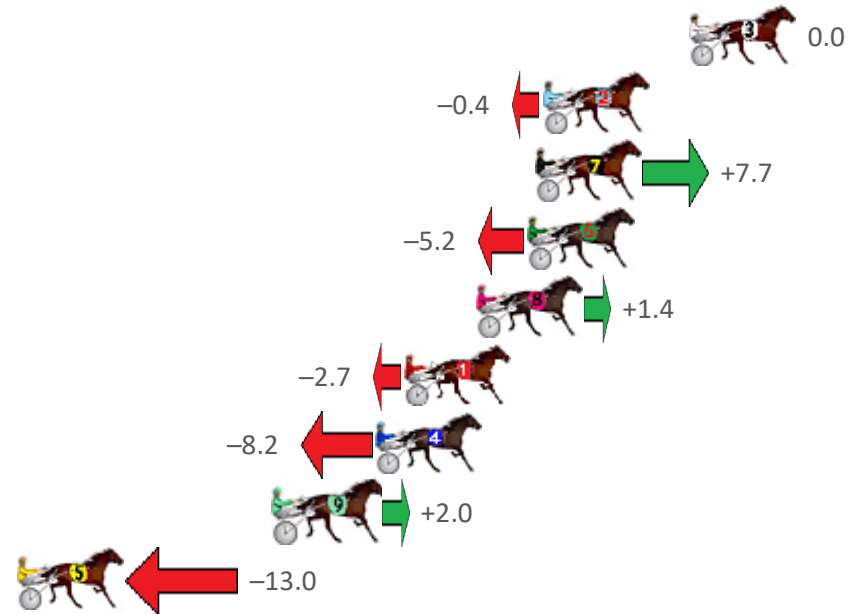

Redcliffe Race 4 Distance 1780m

Thursday, 7 January 2021

Gross Time: 2:13.70 MileRate: 2:00.90 LeadTime: 11.50s First Qtr: 30.70s Second Qtr: 32.20s Third Qtr: 29.30s Fourth Qtr: 30.00s

NoHorse	Plc	Margin	Time	800Time (W)	400 Time (W)
3 WILD ABOUT TOWN	1	0.0m	2:13.70	59.30s (0)	30.00s (0)
2 ARK	2	5.8m	2:14.16	59.33s (1)	30.10s (2)
7 COUNTRY RUN	3	6.1m	2:14.18	58.73s (1)	29.81s (2)
6 FORTYFIVE ROCK	4	6.4m	2:14.20	59.68s (1)	30.36s (1)
8 TICK OF THE CLOCK	5	8.4m	2:14.36	59.20s (1)	30.15s (1)
1 STAR OF WONDER	6	11.3m	2:14.59	59.50s (0)	30.07s (0)
4 REDDY FIRE	7	12.4m	2:14.67	59.90s (0)	30.52s (0)
9 GOODJET	8	16.4m	2:14.99	59.15s (1)	30.01s (1)
5 LITTLE AUCKLAND	9	26.6m	2:15.79	60.26s (0)	30.87s (0)

Finish Position and metres gained from 800m

Sectionals
Powered by

PJ HARNESS ANALYSER **NEW**

Learn the power of sectionals

Check us out at www.pjdata.com.au

The Racing Queensland Board (trading as Racing Queensland) and provider are not responsible for the completeness or accuracy of any of the information contained herein, and makes no representations about its suitability for any purpose.