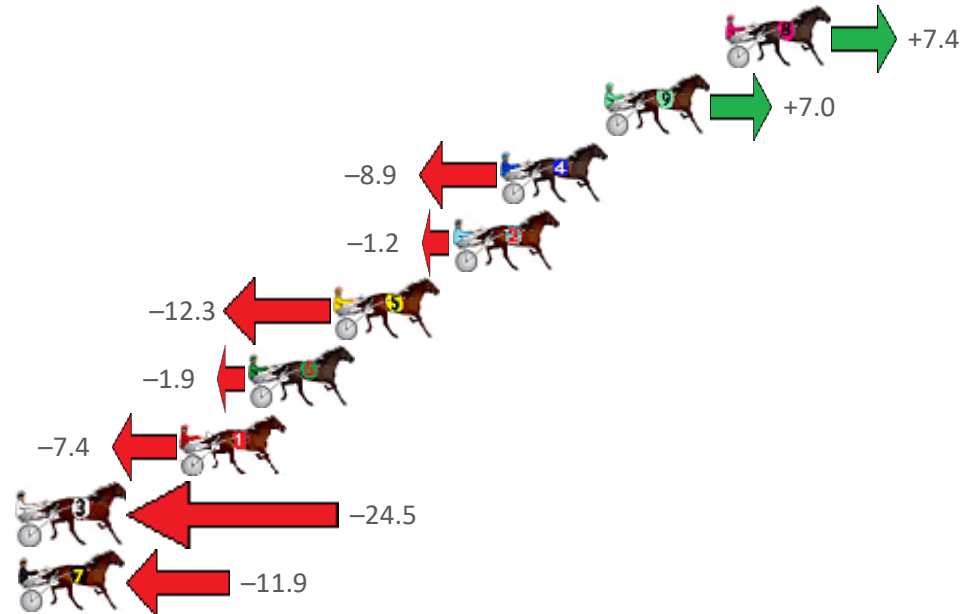

Redcliffe Race 3 Distance 1780m

Thursday, 7 January 2021

Gross Time: 2:12.60 MileRate: 1:59.90 LeadTime: 11.20s First Qtr: 31.10s Second Qtr: 30.90s Third Qtr: 29.10s Fourth Qtr: 30.30s

NoHorse	Plc	Margin	Time	800Time (W)	400 Time (W)
8 AROONA	1	0.0m	2:12.60	58.85s (1)	29.74s (2)
9 REGALIA	2	4.8m	2:12.98	58.88s (1)	29.71s (1)
4 ILLBEWATCHING	3	8.9m	2:13.31	60.06s (0)	30.97s (0)
2 QUALITY TIME	4	10.8m	2:13.46	59.49s (0)	30.33s (0)
5 GHOST GUM	5	15.5m	2:13.83	60.31s (1)	31.09s (1)
6 MAYWYNS HONEY	6	18.9m	2:14.10	59.54s (1)	30.34s (1)
1 MANY DELIGHTS	7	21.6m	2:14.31	59.95s (0)	30.71s (0)
3 SWOOPED TO SAFETY	8	29.3m	2:14.92	61.21s (0)	32.07s (0)
7 MILWAUKEE SUNRISE	9	30.3m	2:15.00	60.28s (0)	30.76s (1)

Finish Position and metres gained from 800m

Sectionals
Powered by

PJ HARNESS ANALYSER **NEW**

Learn the power of sectionals

Check us out at www.pjdata.com.au

The Racing Queensland Board (trading as Racing Queensland) and provider are not responsible for the completeness or accuracy of any of the information contained herein, and makes no representations about its suitability for any purpose.