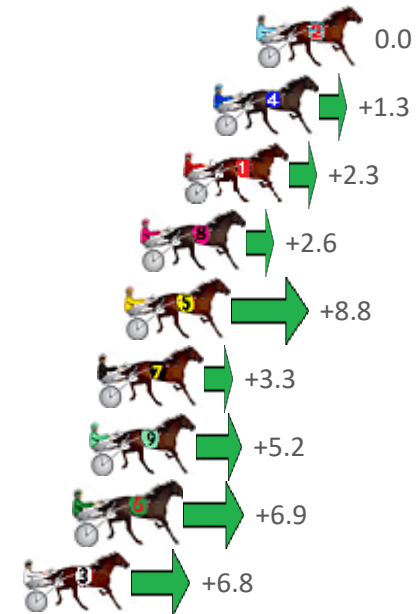

Redcliffe Race 9 Distance 2040m

Thursday, 7 January 2021

Gross Time: 2:33.10 MileRate: 2:00.80 LeadTime: 32.40s First Qtr: 32.00s Second Qtr: 31.50s Third Qtr: 28.70s Fourth Qtr: 28.50s

NoHorse	Plc	Margin	Time	800Time (W)	400 Time (W)
2 BEE GEES BANDIT	1	0.0m	2:33.10	57.20s (0)	28.50s (0)
4 MUCH BETTOR	2	1.7m	2:33.23	57.11s (1)	28.41s (1)
1 SPRINGFIELD SPIRIT	3	2.9m	2:33.32	57.04s (0)	28.37s (0)
8 LITTLE CHANGE	4	4.6m	2:33.44	57.02s (1)	28.29s (1)
5 MISSINMEMATE	5	5.2m	2:33.49	56.57s (2)	28.47s (2)
7 BURMACH	6	6.3m	2:33.57	56.97s (0)	28.29s (0)
9 KURAHAUPO GAMBLER	7	6.6m	2:33.59	56.83s (1)	28.24s (2)
6 HEZA BROMAC	8	7.1m	2:33.63	56.71s (0)	28.15s (1)
3 HARPAGUS	9	9.2m	2:33.79	56.72s (1)	28.54s (3)

Finish Position and metres gained from 800m

Sectionals
Powered by

PJ HARNESS ANALYSER **NEW**

Learn the power of sectionals

Check us out at www.pjdata.com.au

The Racing Queensland Board (trading as Racing Queensland) and provider are not responsible for the completeness or accuracy of any of the information contained herein, and makes no representations about its suitability for any purpose.