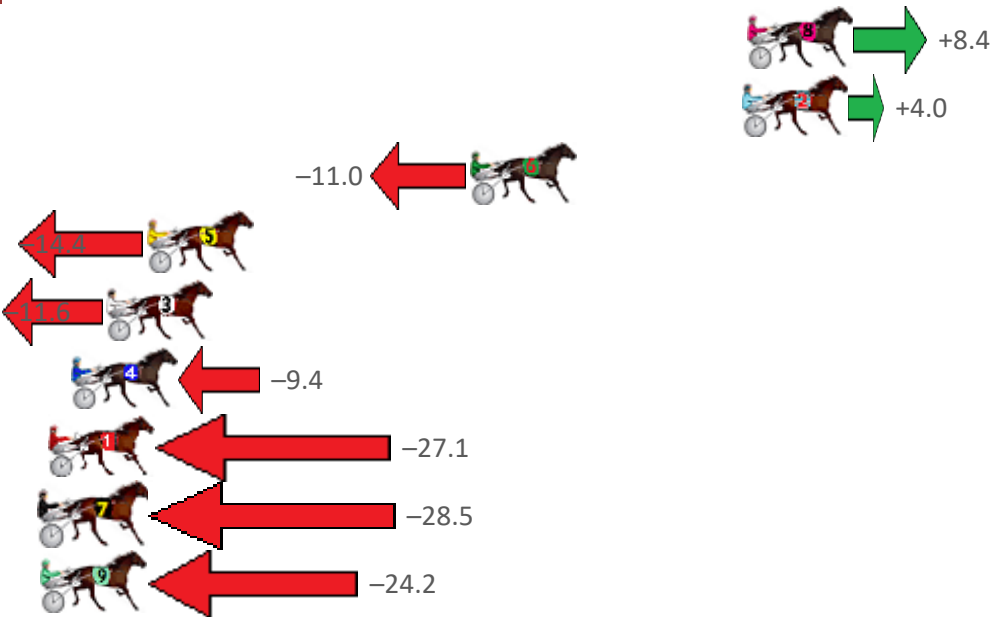

Redcliffe Race 5 Distance 1780m

Thursday, 7 January 2021

Gross Time: 2:12.40 MileRate: 1:59.70 LeadTime: 11.40s First Qtr: 30.80s Second Qtr: 31.20s Third Qtr: 30.20s Fourth Qtr: 28.80s

NoHorse	Plc	Margin	Time	800Time (W)	400 Time (W)
8 BETTOR MEMORIES	1	0.0m	2:12.40	58.38s (1)	28.80s (2)
2 APACHE WHITESOX	2	0.2m	2:12.42	58.71s (1)	28.43s (1)
6 MYKINDOFFEELING	3	11.0m	2:13.23	59.81s (1)	29.50s (1)
5 GEORGEZILLA	4	23.8m	2:14.20	60.06s (0)	29.57s (0)
3 SHESA PEARLA	5	25.4m	2:14.32	59.85s (0)	29.42s (1)
4 TACTFILLY MIRACLE	6	26.8m	2:14.43	59.69s (1)	29.96s (1)
1 MELTON XMAS GIRL	7	27.7m	2:14.49	60.99s (0)	30.48s (0)
7 MY CHINA DOLL	8	33.3m	2:14.92	61.09s (0)	30.58s (0)
9 GIDUP DARCY	9	36.8m	2:15.18	60.77s (1)	31.02s (2)

Finish Position and metres gained from 800m

Sectionals
Powered by

PJ HARNESS ANALYSER **NEW**

Learn the power of sectionals

Check us out at www.pjdata.com.au

The Racing Queensland Board (trading as Racing Queensland) and provider are not responsible for the completeness or accuracy of any of the information contained herein, and makes no representations about its suitability for any purpose.