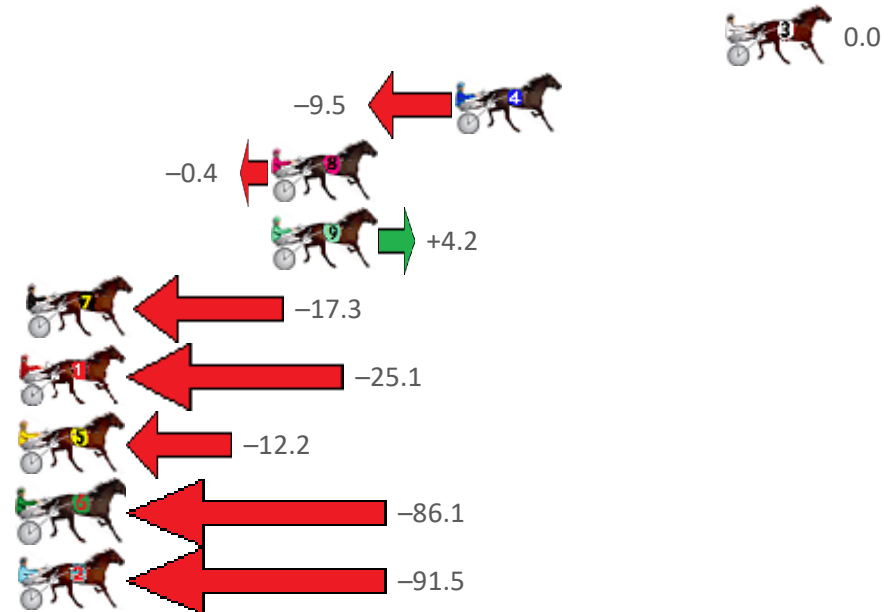

Redcliffe Race 6 Distance 2040m

Thursday, 7 January 2021

Gross Time: 2:29.90 MileRate: 1:58.20 LeadTime: 30.10s First Qtr: 30.70s Second Qtr: 29.70s Third Qtr: 28.80s Fourth Qtr: 30.60s

NoHorse	Plc	Margin	Time	800Time (W)	400 Time (W)
3 PEGGY STARDUST	1	0.0m	2:29.90	59.40s (0)	30.60s (0)
4 IT AINT ROYAL	2	10.7m	2:30.76	60.10s (1)	31.16s (1)
8 DARBY BRIGHTS	3	18.0m	2:31.34	59.43s (1)	30.28s (0)
9 NON PASSARE	4	18.0m	2:31.34	59.09s (1)	29.81s (1)
7 ROCKNROLL DA GAMA	5	27.7m	2:32.12	60.68s (0)	31.25s (1)
1 GUTS	6	30.7m	2:32.36	61.25s (0)	31.79s (0)
5 ALL GOOD WALLY	7	31.8m	2:32.45	60.30s (2)	31.18s (2)
6 GUY LOOKS GOOD	8	94.5m	2:37.47	65.76s (1)	36.01s (1)
2 RAINBOW STYLING	9	104.1m	2:38.24	66.16s (1)	36.13s (0)

Finish Position and metres gained from 800m

Sectionals
Powered by

PJ HARNES ANALYSER **NEW**

Learn the power of sectionals

Check us out at www.pjdata.com.au

The Racing Queensland Board (trading as Racing Queensland) and provider are not responsible for the completeness or accuracy of any of the information contained herein, and makes no representations about its suitability for any purpose.