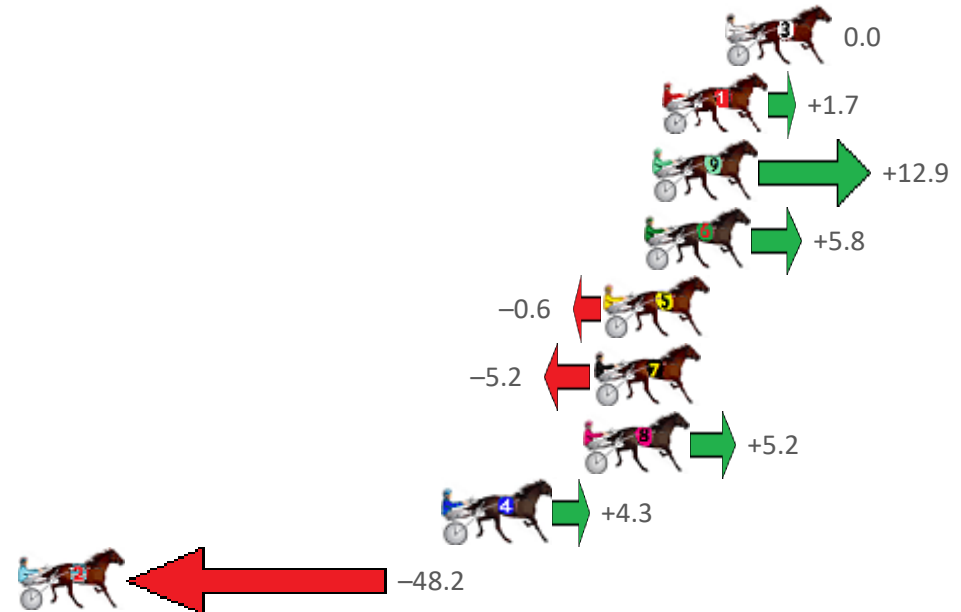

Redcliffe Race 1 Distance 1780m

Wednesday, 6 January 2021

Gross Time: 2:09.10 MileRate: 1:56.70 LeadTime: 11.30s First Qtr: 30.10s Second Qtr: 30.10s Third Qtr: 28.70s Fourth Qtr: 28.90s

NoHorse	Plc	Margin	Time	800Time (W)	400 Time (W)
3 JEROSH	1	0.0m	2:09.10	57.60s (0)	28.90s (0)
1 CROWNING GLORY	2	2.5m	2:09.29	57.48s (0)	28.72s (0)
9 THE HERVEY BAY	3	2.9m	2:09.32	56.68s (2)	28.27s (2)
6 NIKITARAS	4	3.2m	2:09.34	57.18s (1)	27.92s (1)
5 MISTER HART	5	4.8m	2:09.46	57.64s (1)	28.64s (1)
7 WICKED AZZ	6	5.2m	2:09.49	57.97s (1)	29.03s (1)
8 OUR BALOU	7	5.6m	2:09.52	57.23s (2)	28.81s (2)
4 LA SAFRON	8	11.1m	2:09.94	57.29s (0)	28.49s (2)
2 MAGHERA MAGGIE	9	58.6m	2:13.54	61.05s (0)	31.92s (0)

Finish Position and metres gained from 800m

Sectionals
Powered by

PJ HARNESS ANALYSER **NEW**

Learn the power of sectionals

Check us out at www.pjdata.com.au

The Racing Queensland Board (trading as Racing Queensland) and provider are not responsible for the completeness or accuracy of any of the information contained herein, and makes no representations about its suitability for any purpose.