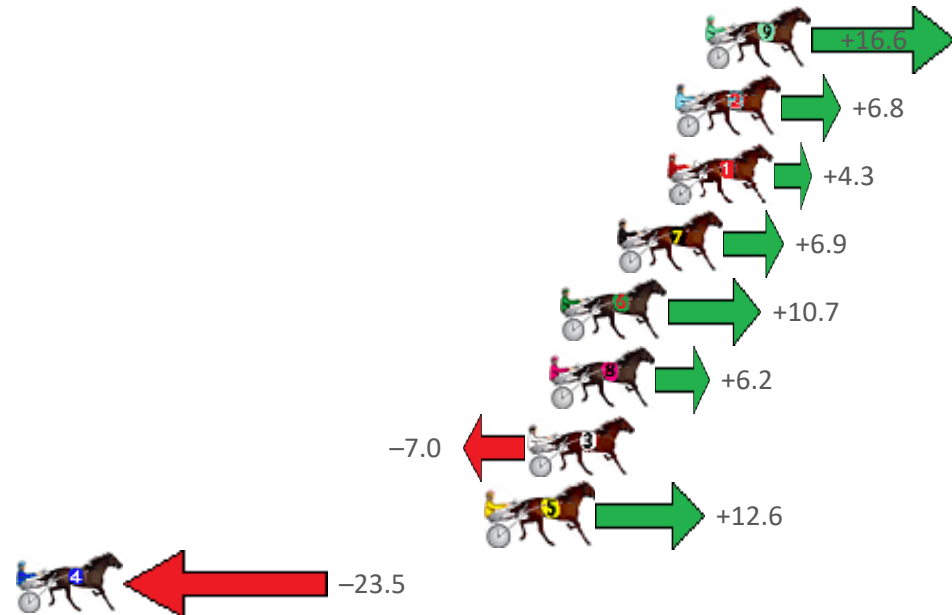

Redcliffe Race 8 Distance 1780m

Wednesday, 6 January 2021

Gross Time: 2:13.70 MileRate: 2:00.90 LeadTime: 11.30s First Qtr: 29.80s Second Qtr: 31.20s Third Qtr: 30.20s Fourth Qtr: 31.20s

NoHorse	Plc	Margin	Time	800Time (W)	400 Time (W)
9 DUKE	1	0.0m	2:13.70	60.13s (1)	29.83s (2)
2 CHEYENNE AUTUMN	2	1.2m	2:13.80	60.88s (1)	30.63s (2)
1 BERTILS FIREFOX	3	1.5m	2:13.82	61.07s (0)	30.90s (0)
7 GIGANTIC JASPER	4	3.5m	2:13.99	60.87s (0)	30.65s (0)
6 CRIME BOSS	5	5.7m	2:14.16	60.58s (0)	30.45s (1)
8 ABBEY DIADEMA	6	6.2m	2:14.21	60.93s (1)	30.64s (2)
3 ELLE JAY	7	7.0m	2:14.27	61.93s (0)	31.74s (0)
5 CARIBBEAN ROCKET	8	8.6m	2:14.40	60.44s (1)	30.15s (2)
4 RAYONG PRINCESS	9	27.3m	2:15.93	63.19s (1)	32.59s (1)

Finish Position and metres gained from 800m

Sectionals
Powered by

PJ HARNESS ANALYSER **NEW**

Learn the power of sectionals

Check us out at www.pjdata.com.au

The Racing Queensland Board (trading as Racing Queensland) and provider are not responsible for the completeness or accuracy of any of the information contained herein, and makes no representations about its suitability for any purpose.