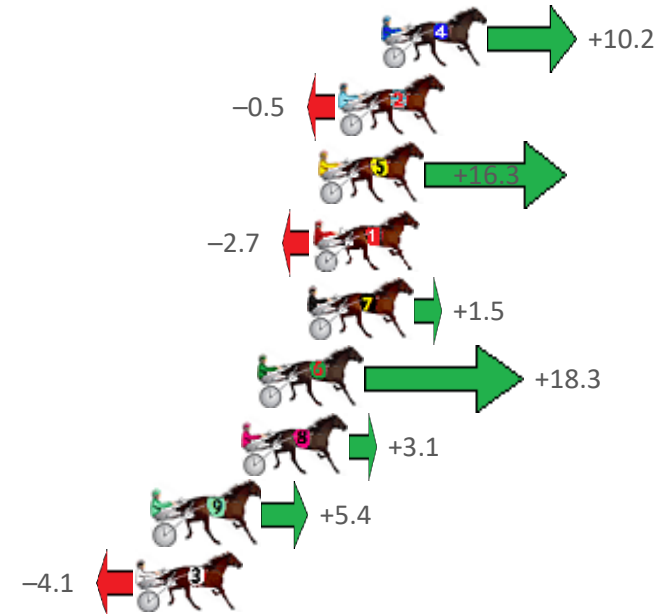

Redcliffe Race 9 Distance 1780m

Wednesday, 6 January 2021

Gross Time: 2:17.10 MileRate: 2:04.00 LeadTime: 12.40s First Qtr: 31.60s Second Qtr: 33.50s Third Qtr: 30.00s Fourth Qtr: 29.60s

NoHorse	Plc	Margin	Time	800Time (W)	400 Time (W)
4 THANKHEAVNFORGIRLS	1	0.0m	2:17.10	58.84s (1)	28.91s (1)
2 LITTLEDEE	2	1.7m	2:17.23	59.64s (1)	29.67s (1)
5 MELTON LUCKY	3	2.5m	2:17.29	58.39s (1)	28.59s (2)
1 KID CALVERT	4	2.7m	2:17.31	59.80s (0)	29.80s (0)
7 MANOFLISA	5	2.9m	2:17.33	59.49s (0)	29.47s (0)
6 TORQUE TO THE MAX	6	4.9m	2:17.48	58.24s (1)	28.44s (1)
8 IMA REGAL JET	7	5.5m	2:17.53	59.37s (0)	29.34s (0)
9 MAKINMEFEELGOOD	8	9.0m	2:17.80	59.20s (1)	29.39s (2)
3 TEACHERS PET	9	9.7m	2:17.85	59.90s (1)	29.93s (1)

Finish Position and metres gained from 800m

Sectionals
Powered by

PJ HARNESS ANALYSER **NEW**

Learn the power of sectionals

Check us out at www.pjdata.com.au

The Racing Queensland Board (trading as Racing Queensland) and provider are not responsible for the completeness or accuracy of any of the information contained herein, and makes no representations about its suitability for any purpose.