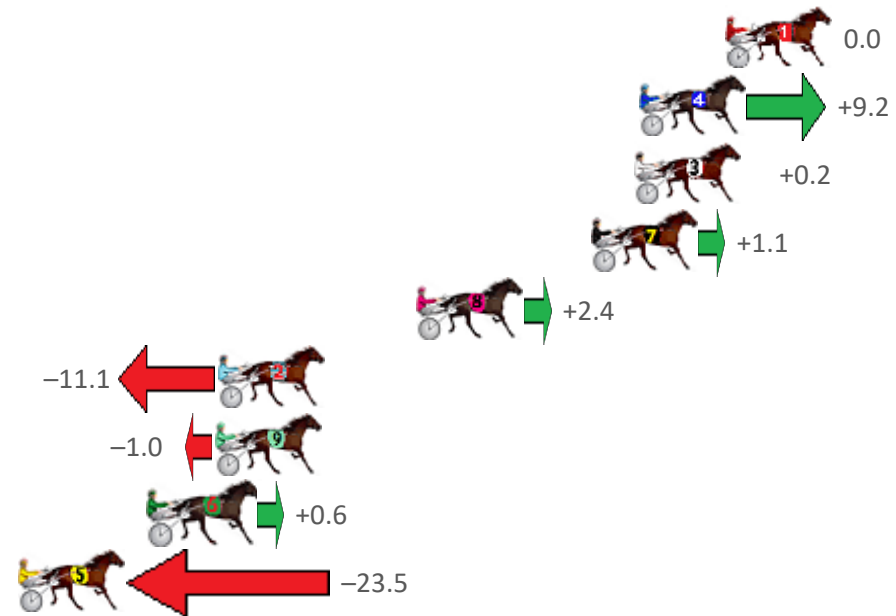

Redcliffe Race 5 Distance 1780m

Wednesday, 6 January 2021

Gross Time: 2:09.30 MileRate: 1:56.90 LeadTime: 11.30s First Qtr: 29.70s Second Qtr: 29.70s Third Qtr: 28.80s Fourth Qtr: 29.80s

NoHorse	Plc	Margin	Time	800Time (W)	400 Time (W)
1 PACIFIC COIN	1	0.0m	2:09.30	58.60s (0)	29.80s (0)
4 CAPTAINS PICK	2	3.4m	2:09.57	57.93s (0)	29.36s (0)
3 ABERCROMBIE TAB	3	3.6m	2:09.58	58.59s (1)	29.65s (1)
7 CANNAN	4	5.3m	2:09.71	58.52s (0)	29.85s (0)
8 ROYAL PRINCESS	5	12.2m	2:10.25	58.43s (1)	29.50s (1)
2 ARMA AUGUSTUS	6	20.1m	2:10.87	59.41s (1)	30.44s (1)
9 TODAYS HERO	7	20.2m	2:10.88	58.67s (1)	30.10s (2)
6 FARRAHFOWLER	8	22.8m	2:11.08	58.56s (1)	29.73s (2)
5 FAST EDDY	9	42.5m	2:12.62	60.31s (0)	31.84s (0)

Finish Position and metres gained from 800m

Sectionals
Powered by

PJ HARNES ANALYSER **NEW**

Learn the power of sectionals

Check us out at www.pjdata.com.au

The Racing Queensland Board (trading as Racing Queensland) and provider are not responsible for the completeness or accuracy of any of the information contained herein, and makes no representations about its suitability for any purpose.