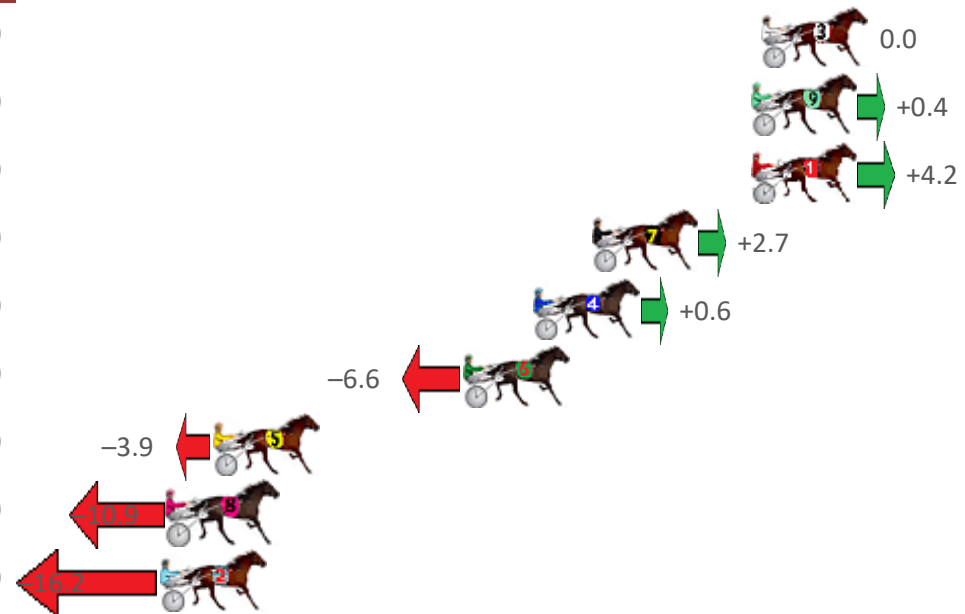

Redcliffe Race 3 Distance 2040m

Wednesday, 6 January 2021

Gross Time: 2:30.40   MileRate: 1:58.70   LeadTime: 31.00s   First Qtr: 31.10s   Second Qtr: 30.40s   Third Qtr: 28.30s   Fourth Qtr: 29.60s

No	Horse	Plc	Margin	Time	800Time (W)	400 Time (W)
3	WOODLANDS WONDER	1	0.0m	2:30.40	57.90s (0)	29.60s (0)
9	RUM DELIGHT	2	0.4m	2:30.43	57.87s (1)	29.32s (1)
1	BE ON THE SLY	3	0.4m	2:30.43	57.60s (0)	29.25s (0)
7	EULO FLYER	4	6.7m	2:30.92	57.71s (0)	29.39s (0)
4	MY ULTIMATE HESTON	5	9.0m	2:31.10	57.86s (1)	29.26s (1)
6	DONNY JONES	6	11.8m	2:31.32	58.38s (1)	29.79s (1)
5	FORTES IN FIDE	7	21.7m	2:32.08	58.18s (1)	29.95s (2)
8	BARBOO	8	23.5m	2:32.22	58.68s (2)	30.43s (2)
2	MARTINSON	9	23.8m	2:32.25	59.07s (2)	30.94s (2)

Finish Position and metres gained from 800m

Sectionals
Powered by

PJ HARNESS ANALYSER **NEW**

Learn the power of sectionals

Check us out at www.pjdata.com.au

The Racing Queensland Board (trading as Racing Queensland) and provider are not responsible for the completeness or accuracy of any of the information contained herein, and makes no representations about its suitability for any purpose.