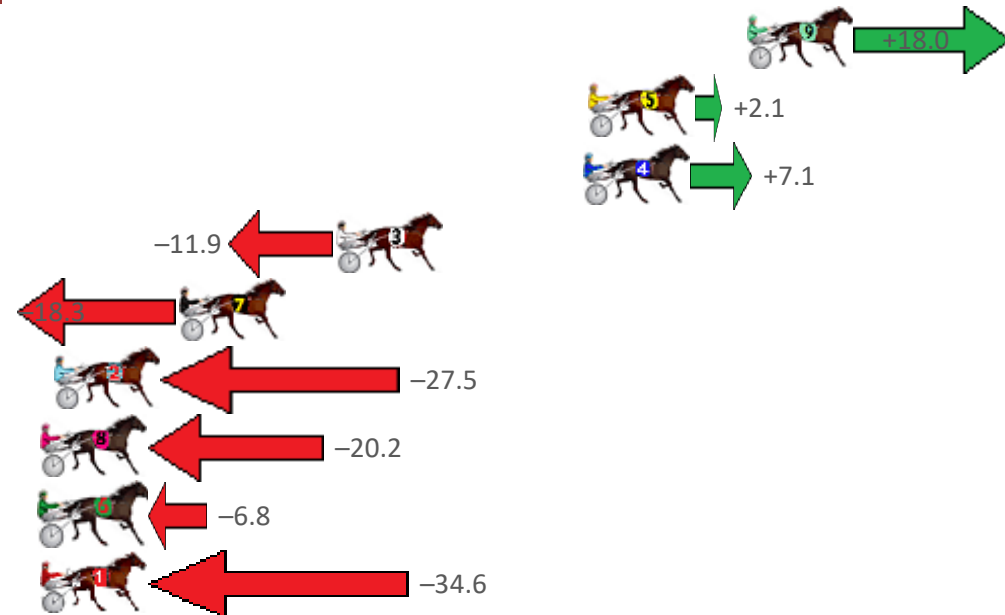

Redcliffe Race 6 Distance 1780m

Wednesday, 6 January 2021

Gross Time: 2:11.60 MileRate: 1:59.00 LeadTime: 11.20s First Qtr: 29.80s Second Qtr: 30.80s Third Qtr: 29.90s Fourth Qtr: 29.90s

No	Horse	Plc	Margin	Time	800Time (W)	400 Time (W)
9	PHOTOZEN	1	0.0m	2:11.60	58.46s (1)	29.02s (2)
5	MISS CATALINA	2	6.3m	2:12.09	59.64s (0)	30.04s (1)
4	SHESEFEELINPRECIOUS	3	6.5m	2:12.11	59.27s (1)	29.83s (2)
3	PITTSWORTH MAN	4	16.3m	2:12.88	60.68s (1)	31.08s (2)
7	ONYAJANS	5	22.5m	2:13.36	61.16s (0)	31.20s (0)
2	STUDLEIGH WILL	6	27.5m	2:13.75	61.84s (1)	31.94s (1)
8	LEFT IN THE WIND	7	29.2m	2:13.89	61.30s (1)	31.36s (0)
6	HURRIKANE SPECIAL	8	29.8m	2:13.93	60.31s (1)	31.03s (1)
1	JAMAICAN RESORT	9	34.8m	2:14.33	62.37s (0)	32.49s (0)

Finish Position and metres gained from 800m

Sectionals
Powered by

PJ HARNESS ANALYSER **NEW**

Learn the power of sectionals

Check us out at www.pjdata.com.au

The Racing Queensland Board (trading as Racing Queensland) and provider are not responsible for the completeness or accuracy of any of the information contained herein, and makes no representations about its suitability for any purpose.