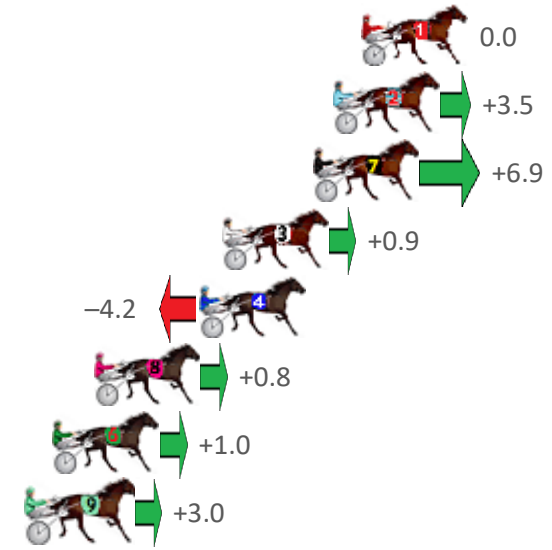

Redcliffe Race 4 Distance 1780m

Wednesday, 6 January 2021

Gross Time: 2:10.10 MileRate: 1:57.60 LeadTime: 11.40s First Qtr: 30.80s Second Qtr: 30.10s Third Qtr: 28.70s Fourth Qtr: 29.10s

NoHorse	Plc	Margin	Time	800Time (W)	400 Time (W)
1 HEADWIN	1	0.0m	2:10.10	57.80s (0)	29.10s (0)
2 WAVEDANCER	2	1.1m	2:10.18	57.55s (0)	28.82s (0)
7 HIGH ON MONTANA	3	1.9m	2:10.25	57.30s (0)	28.54s (0)
3 COULDNTBETOLD	4	5.5m	2:10.52	57.74s (1)	29.03s (1)
4 GOSLING IN FLIGHT	5	6.4m	2:10.59	58.10s (1)	29.40s (1)
8 RAFFERTY DELIGHTS	6	10.6m	2:10.91	57.74s (1)	28.96s (1)
6 HESLUVABLE	7	12.2m	2:11.03	57.73s (0)	28.96s (0)
9 HIT THE TRACK	8	13.2m	2:11.11	57.58s (1)	28.87s (2)

Finish Position and metres gained from 800m

Sectionals
Powered by

PJ HARNESS ANALYSER **NEW**

Learn the power of sectionals

Check us out at www.pjdata.com.au

The Racing Queensland Board (trading as Racing Queensland) and provider are not responsible for the completeness or accuracy of any of the information contained herein, and makes no representations about its suitability for any purpose.