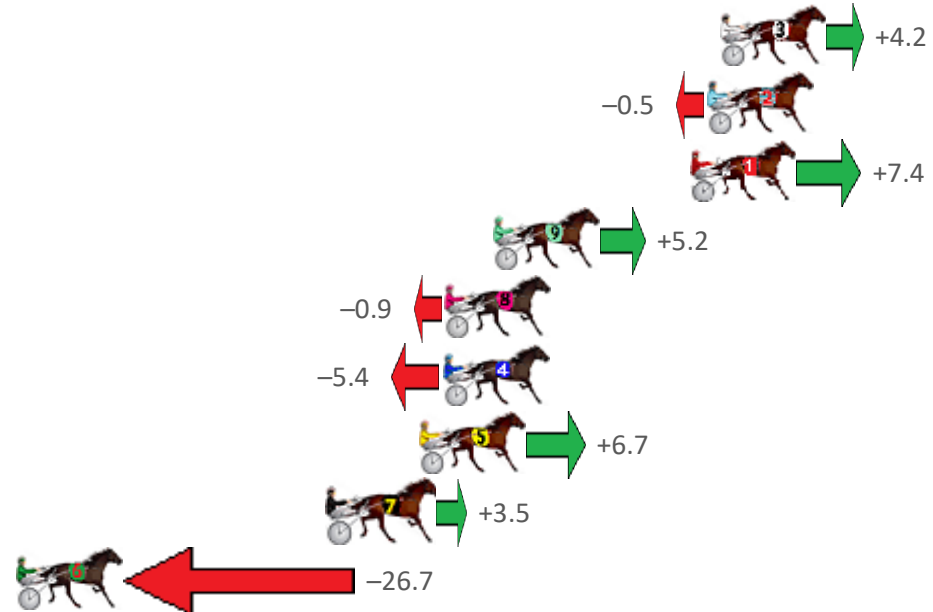

Redcliffe Race 2 Distance 1780m

Wednesday, 6 January 2021

Gross Time: 2:09.90 MileRate: 1:57.40 LeadTime: 11.10s First Qtr: 30.80s Second Qtr: 30.10s Third Qtr: 29.00s Fourth Qtr: 28.90s

NoHorse	Plc	Margin	Time	800Time (W)	400 Time (W)
3 GETALOADATHISGIRL	1	0.0m	2:09.90	57.60s (0)	28.60s (0)
2 MAFFIOSO GIRL	2	0.5m	2:09.94	57.94s (0)	28.94s (0)
1 ROCKNROLL SWINGER	3	1.2m	2:09.99	57.37s (0)	28.38s (0)
9 JOVIAL JULIE	4	9.0m	2:10.58	57.53s (1)	28.45s (1)
8 HOLDINGNO CURRENCY	5	10.9m	2:10.73	57.96s (1)	28.78s (2)
4 ROCKNROLL DUDE	6	11.0m	2:10.73	58.29s (1)	29.12s (2)
5 GRIZZLY MONTANA	7	11.9m	2:10.80	57.42s (1)	28.46s (0)
7 VIEWBYTHEROCK	8	15.5m	2:11.08	57.65s (0)	28.25s (1)
6 SONNY SAVEAO	9	27.9m	2:12.02	59.82s (1)	30.62s (1)

Finish Position and metres gained from 800m

Sectionals
Powered by

PJ HARNESS ANALYSER **NEW**

Learn the power of sectionals

Check us out at www.pjdata.com.au

The Racing Queensland Board (trading as Racing Queensland) and provider are not responsible for the completeness or accuracy of any of the information contained herein, and makes no representations about its suitability for any purpose.