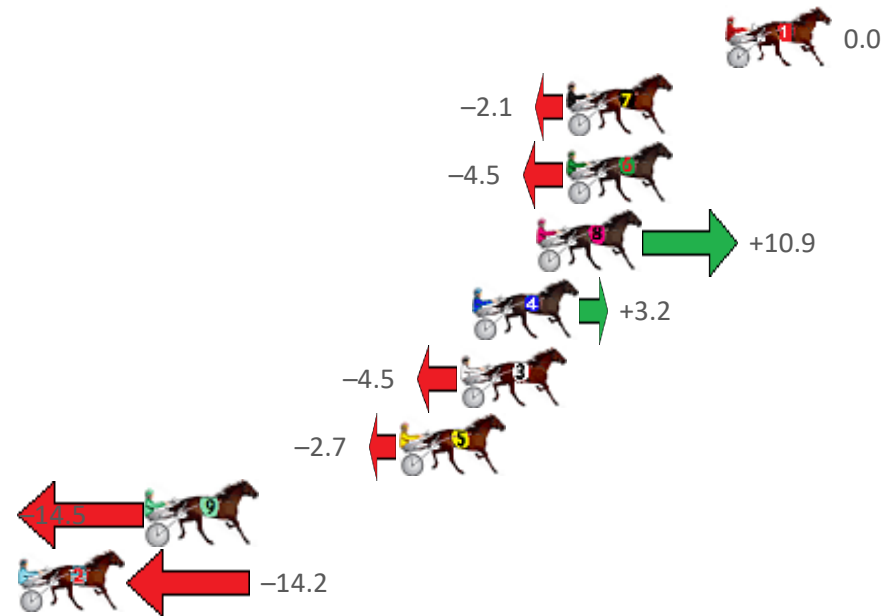

Redcliffe Race 7 Distance 2040m

Wednesday, 6 January 2021

Gross Time: 2:34.50 MileRate: 2:01.90 LeadTime: 32.10s First Qtr: 31.70s Second Qtr: 32.10s Third Qtr: 29.80s Fourth Qtr: 28.80s

No	Horse	Plc	Margin	Time	800Time (W)	400 Time (W)
1	GRETELS GIRL	1	0.0m	2:34.50	58.60s (0)	28.80s (0)
7	AMANDER	2	6.3m	2:34.98	58.75s (0)	28.94s (0)
6	BAZIL BOY	3	6.3m	2:34.98	58.93s (1)	28.99s (1)
8	COULDNTMISAFALCON	4	7.5m	2:35.07	57.81s (2)	28.56s (2)
4	BETTERTHANLEGO	5	10.0m	2:35.26	58.37s (2)	29.04s (2)
3	TUESDAYS COURAGE	6	10.5m	2:35.29	58.93s (1)	28.92s (1)
5	JOY TO ALL	7	12.9m	2:35.48	58.80s (1)	28.78s (1)
9	DATSINAHURRI	8	22.9m	2:36.23	59.66s (0)	29.75s (0)
2	VERMONT	9	29.2m	2:36.71	59.63s (1)	29.54s (0)

Finish Position and metres gained from 800m

Sectionals
Powered by

PJ HARNESS ANALYSER **NEW**

Learn the power of sectionals

Check us out at www.pjdata.com.au

The Racing Queensland Board (trading as Racing Queensland) and provider are not responsible for the completeness or accuracy of any of the information contained herein, and makes no representations about its suitability for any purpose.