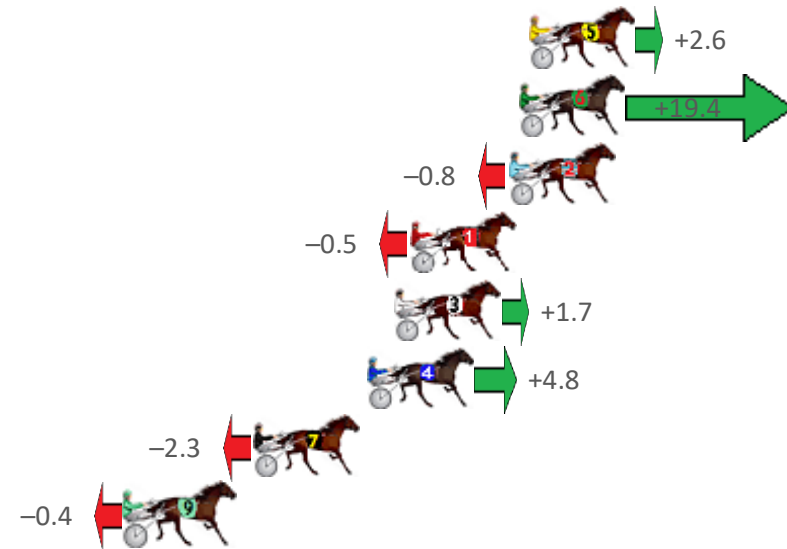

Redcliffe Race 10 Distance 1780m

Wednesday, 6 January 2021

Gross Time: 2:15.40   MileRate: 2:02.40   LeadTime: 11.70s   First Qtr: 31.20s   Second Qtr: 32.40s   Third Qtr: 31.00s   Fourth Qtr: 29.10s

NoHorse	Plc	Margin	Time	800Time (W)	400 Time (W)
5 CATCH PHRASE	1	0.0m	2:15.40	59.91s (1)	29.06s (1)
6 FIRE EYES	2	0.4m	2:15.43	58.65s (1)	29.01s (2)
2 POPEYE RUSSELL	3	0.8m	2:15.46	60.16s (0)	29.16s (0)
1 GOOD LUCK CHARM	4	4.7m	2:15.76	60.14s (0)	29.08s (0)
3 SHEREACTS	5	5.3m	2:15.80	59.97s (1)	29.02s (1)
4 DREAMOUTS NIECE	6	6.4m	2:15.89	59.74s (1)	28.69s (1)
7 SHESFEELINSPECIAL	7	10.9m	2:16.23	60.27s (0)	29.15s (0)
9 IAM ROCHELLES ART	8	16.0m	2:16.62	60.13s (1)	28.93s (0)

Finish Position and metres gained from 800m

Sectionals
Powered by

PJ HARNESS ANALYSER **NEW**

Learn the power of sectionals

Check us out at www.pjdata.com.au

The Racing Queensland Board (trading as Racing Queensland) and provider are not responsible for the completeness or accuracy of any of the information contained herein, and makes no representations about its suitability for any purpose.