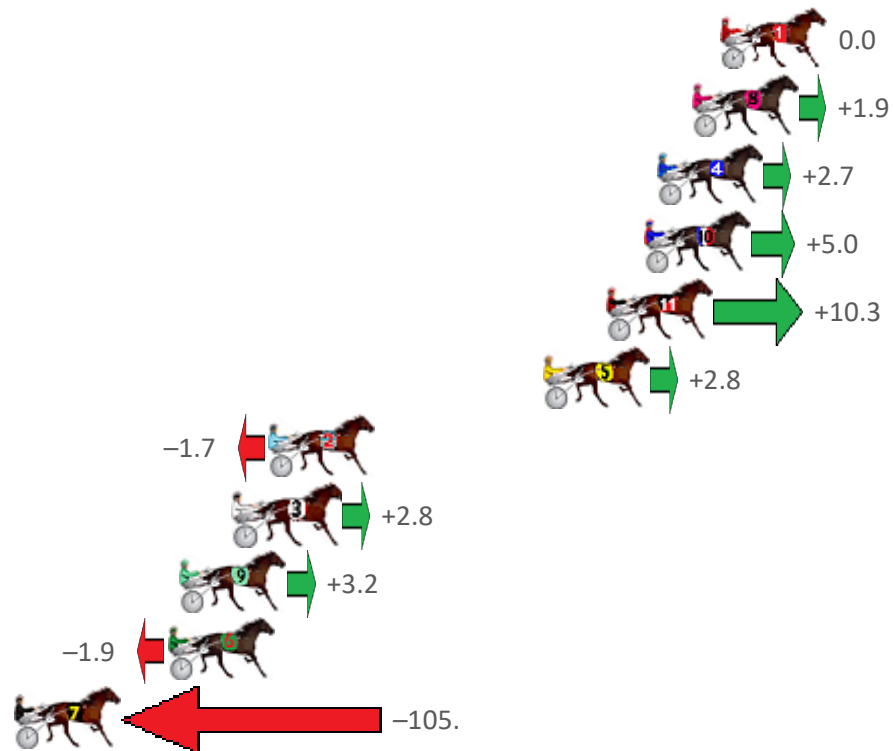

Albion Park Race 9 Distance 2138m

Saturday, 2 January 2021

Gross Time: 2:41.60 MileRate: 2:01.60 LeadTime: 43.00s First Qtr: 30.90s Second Qtr: 30.50s Third Qtr: 28.20s Fourth Qtr: 29.00s

No	Horse	Plc	Margin	Time	800Time (W)	400 Time (W)
1	SIR FAHRENHEIT	1	0.0m	2:41.60	57.20s (0)	29.00s (0)
8	NEEDABACARDI	2	1.1m	2:41.68	57.06s (1)	29.06s (1)
4	KINGDOM COME	3	2.5m	2:41.79	57.01s (0)	28.82s (0)
10	GEE UP NEDDY	4	3.0m	2:41.83	56.84s (1)	28.74s (1)
11	GARLAND GREENE	5	4.5m	2:41.94	56.47s (1)	28.39s (1)
5	TORFINO MIST	6	7.0m	2:42.13	57.00s (0)	28.74s (0)
2	IN THE VALLEY	7	17.9m	2:42.96	57.32s (0)	29.06s (0)
3	BD KHAOSAN	8	19.2m	2:43.06	57.00s (0)	28.64s (0)
9	MONARO MIA	9	21.4m	2:43.23	56.97s (1)	29.27s (2)
6	SKYLINE	10	21.9m	2:43.27	57.34s (1)	29.11s (1)
7	CASTLEREAGH	11	132.5m	2:51.68	64.70s (0)	34.23s (0)

Finish Position and metres gained from 800m

Sectionals
Powered by

PJ HARNES ANALYSER **NEW**

Learn the power of sectionals

Check us out at www.pjdata.com.au

The Racing Queensland Board (trading as Racing Queensland) and provider are not responsible for the completeness or accuracy of any of the information contained herein, and makes no representations about its suitability for any purpose.