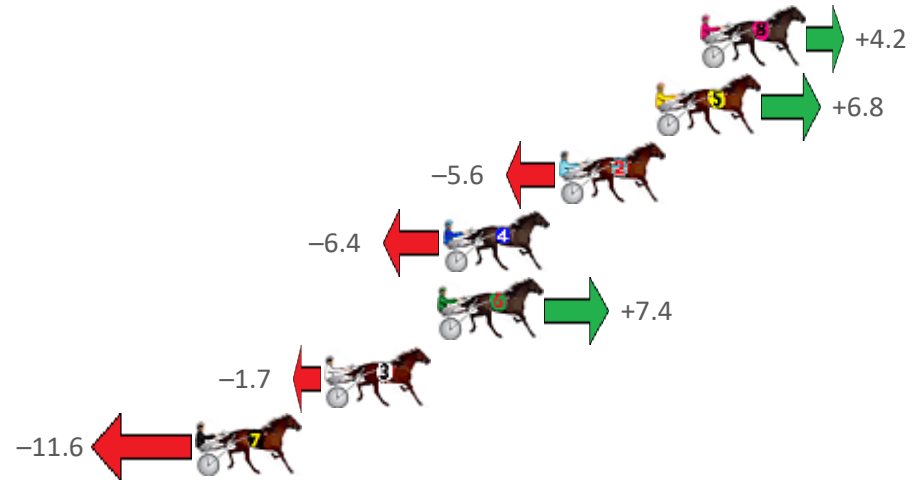

Albion Park Race 7 Distance 1660m

Saturday, 2 January 2021

Gross Time: 1:56.80 MileRate: 1:53.20 LeadTime: 3.40s First Qtr: 27.40s Second Qtr: 30.00s Third Qtr: 28.10s Fourth Qtr: 27.90s

No	Horse	Plc	Margin	Time	800Time (W)	400 Time (W)
8	SUBTLE DELIGHT	1	0.0m	1:56.80	55.71s (0)	27.59s (0)
5	RUBIES FOR TASH	2	1.8m	1:56.93	55.53s (0)	27.39s (0)
2	HURRICANE ROY	3	5.6m	1:57.21	56.39s (0)	28.29s (0)
4	TENNYSON BROMAC	4	10.2m	1:57.55	56.45s (1)	28.27s (1)
6	BIG BANG LEONARD	5	10.4m	1:57.56	55.48s (1)	27.40s (0)
3	LENNY THE LEGEND	6	14.9m	1:57.89	56.12s (1)	27.91s (1)
7	LEOS BEST	7	20.0m	1:58.27	56.81s (1)	28.59s (1)

Finish Position and metres gained from 800m

Sectionals
Powered by

PJ HARNESS ANALYSER **NEW**

Learn the power of sectionals

Check us out at www.pjdata.com.au

The Racing Queensland Board (trading as Racing Queensland) and provider are not responsible for the completeness or accuracy of any of the information contained herein, and makes no representations about its suitability for any purpose.