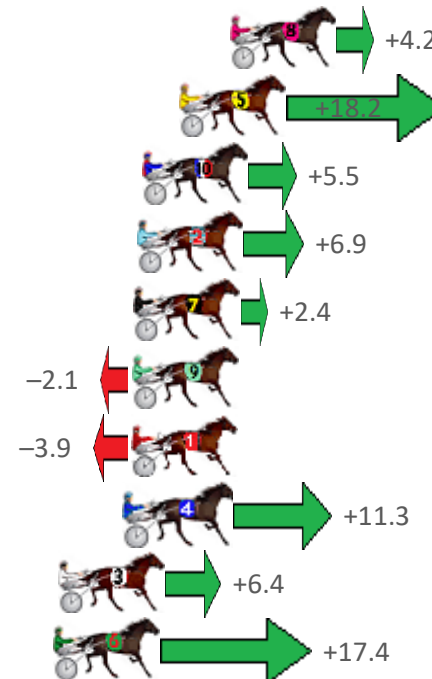

Albion Park Race 2 Distance 2138m

Saturday, 2 January 2021

Gross Time: 2:34.40 MileRate: 1:56.20 LeadTime: 38.20s First Qtr: 30.00s Second Qtr: 30.30s Third Qtr: 27.60s Fourth Qtr: 28.30s

NoHorse	Plc	Margin	Time	800Time (W)	400 Time (W)
8 BRIDGET BLUE CHIP	1	0.0m	2:34.40	55.61s (0)	27.98s (0)
5 SIR JULIAN	2	2.0m	2:34.55	54.64s (1)	27.74s (2)
10 JONAH JONES	3	3.5m	2:34.66	55.52s (0)	27.84s (0)
2 HANDSOME HERO	4	3.7m	2:34.68	55.42s (1)	27.77s (1)
7 DAPPER	5	3.8m	2:34.68	55.73s (1)	28.12s (1)
9 INVINCIBLE LOXTON	6	3.9m	2:34.69	56.05s (1)	28.48s (1)
1 ITZ BETTOR TO WIN	7	3.9m	2:34.69	56.17s (0)	28.57s (0)
4 COLONEL JOY	8	4.1m	2:34.70	55.11s (1)	28.28s (2)
3 JAMES DEAN	9	6.8m	2:34.91	55.46s (0)	27.77s (0)
6 ELMS CREEK	10	7.0m	2:34.92	54.69s (1)	27.79s (2)

Finish Position and metres gained from 800m

Sectionals
Powered by

PJ HARNESS ANALYSER **NEW**

Learn the power of sectionals

Check us out at www.pjdata.com.au

The Racing Queensland Board (trading as Racing Queensland) and provider are not responsible for the completeness or accuracy of any of the information contained herein, and makes no representations about its suitability for any purpose.