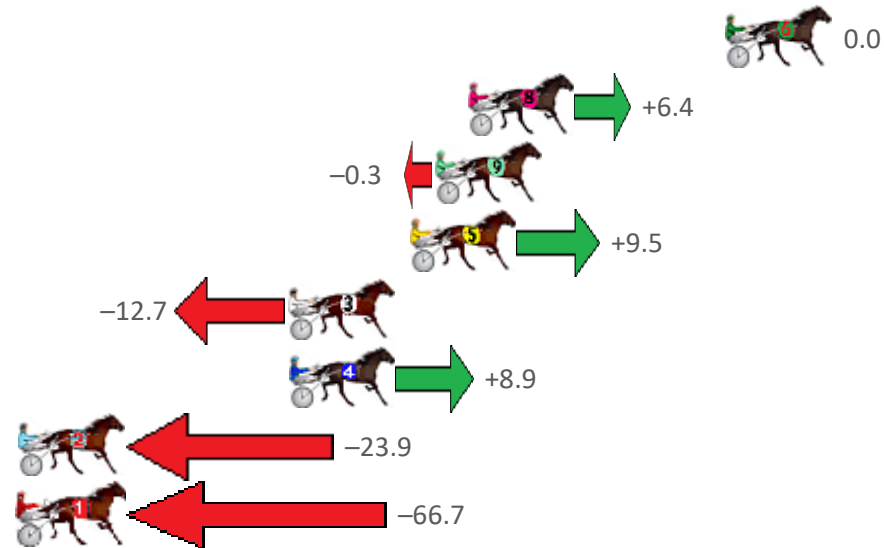

Albion Park Race 10 Distance 1660m

Saturday, 2 January 2021

Gross Time: 1:58.40   MileRate: 1:54.80   LeadTime: 3.50s   First Qtr: 27.50s   Second Qtr: 31.10s   Third Qtr: 28.20s   Fourth Qtr: 28.10s

NoHorse	Plc	Margin	Time	800Time (W)	400 Time (W)
6 GEORGIE MARTIN	1	0.0m	1:58.40	56.30s (0)	28.10s (0)
8 JIGGLE AND JIVE	2	10.2m	1:59.15	55.85s (1)	27.75s (2)
9 MADAMOISELLE JUJON	3	11.5m	1:59.25	56.32s (1)	28.13s (2)
5 LOOKING FABULOUS	4	12.5m	1:59.32	55.64s (1)	28.02s (1)
3 GOALKICKER	5	17.3m	1:59.68	57.19s (0)	28.78s (0)
4 ATOMIC BOMBSHELL	6	17.3m	1:59.68	55.68s (1)	27.80s (1)
2 KOTARE ELITE	7	29.9m	2:00.61	57.97s (1)	29.55s (1)
1 KAY NORA SHANNON	8	77.1m	2:04.09	60.97s (0)	32.24s (0)

Finish Position and metres gained from 800m

Sectionals
Powered by

PJ HARNESS ANALYSER **NEW**

Learn the power of sectionals

Check us out at www.pjdata.com.au

The Racing Queensland Board (trading as Racing Queensland) and provider are not responsible for the completeness or accuracy of any of the information contained herein, and makes no representations about its suitability for any purpose.