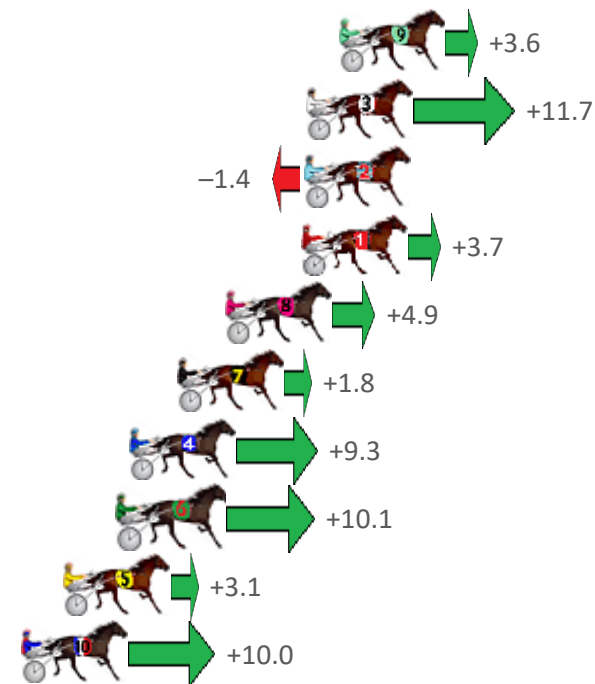

Albion Park Race 3 Distance 1660m

Saturday, 2 January 2021

Gross Time: 1:57.20 MileRate: 1:53.60 LeadTime: 3.50s First Qtr: 27.50s Second Qtr: 30.00s Third Qtr: 28.30s Fourth Qtr: 27.90s

NoHorse	Plc	Margin	Time	800Time (W)	400 Time (W)
9 STRADDIE	1	0.0m	1:57.20	55.95s (1)	27.83s (1)
3 LITTLE BOLT	2	1.3m	1:57.30	55.38s (1)	27.25s (1)
2 TACTICAL RESPONSE	3	1.4m	1:57.30	56.30s (0)	28.00s (0)
1 SO KOOL MASTER	4	1.5m	1:57.31	55.94s (0)	27.63s (0)
8 IDEAL WORLD	5	4.5m	1:57.53	55.86s (0)	27.55s (0)
7 ROLL WITH ROCKY	6	6.4m	1:57.67	56.07s (1)	27.93s (1)
4 SAINT KILDA BEACH	7	8.3m	1:57.81	55.55s (1)	27.38s (1)
6 BUMPER	8	8.7m	1:57.84	55.49s (0)	27.19s (0)
5 ARTHUR LOWE	9	10.9m	1:58.00	55.98s (0)	27.67s (0)
10 MAJORDOIT	10	12.6m	1:58.12	55.50s (1)	27.32s (1)

Finish Position and metres gained from 800m

Sectionals
Powered by

PJ HARNESS ANALYSER **NEW**

Learn the power of sectionals

Check us out at www.pjdata.com.au

The Racing Queensland Board (trading as Racing Queensland) and provider are not responsible for the completeness or accuracy of any of the information contained herein, and makes no representations about its suitability for any purpose.