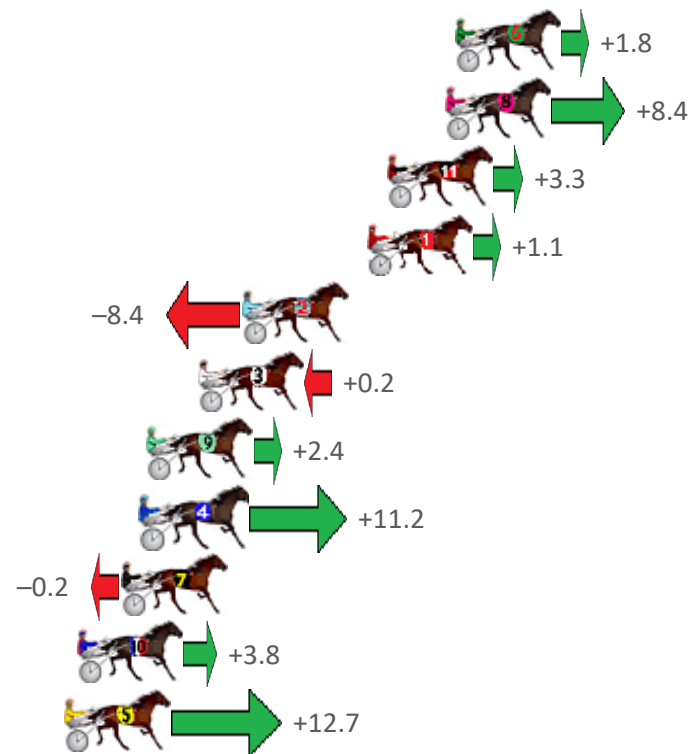

Albion Park Race 5 Distance 2138m

Saturday, 2 January 2021

Gross Time: 2:35.50 MileRate: 1:57.00 LeadTime: 37.30s First Qtr: 30.00s Second Qtr: 29.90s Third Qtr: 30.70s Fourth Qtr: 27.60s

NoHorse	Plc	Margin	Time	800Time (W)	400 Time (W)
6 RANGER BOMB	1	0.0m	2:35.50	58.17s (1)	27.59s (1)
8 GOOD AS IT GETS	2	0.4m	2:35.53	57.69s (0)	27.01s (0)
11 BOHANNAN	3	2.7m	2:35.70	58.06s (1)	27.46s (1)
1 MACH LE MORE	4	3.5m	2:35.75	58.22s (0)	27.52s (0)
2 B MAC C	5	8.4m	2:36.11	58.91s (0)	28.18s (0)
3 HAVING THE FAITH	6	10.2m	2:36.24	58.29s (1)	27.63s (1)
9 JUST JOSHIN	7	12.2m	2:36.39	58.13s (1)	27.44s (1)
4 ONE OFF	8	12.4m	2:36.40	57.49s (1)	27.83s (2)
7 STUDLEIGH STRIDE	9	13.2m	2:36.46	58.31s (0)	27.57s (0)
10 HIGHVIEW FREDDY	10	15.0m	2:36.59	58.02s (1)	28.30s (2)
5 VIENNA BOY	11	15.5m	2:36.63	57.38s (1)	27.72s (2)

Finish Position and metres gained from 800m

Sectionals
Powered by

PJ HARNESS ANALYSER **NEW**

Learn the power of sectionals

Check us out at www.pjdata.com.au

The Racing Queensland Board (trading as Racing Queensland) and provider are not responsible for the completeness or accuracy of any of the information contained herein, and makes no representations about its suitability for any purpose.