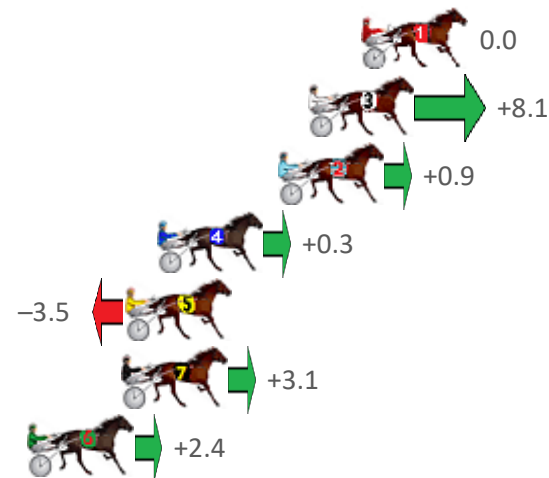

Albion Park Race 8 Distance 1660m

Saturday, 2 January 2021

Gross Time: 1:58.30 MileRate: 1:54.60 LeadTime: 3.60s First Qtr: 29.00s Second Qtr: 30.50s Third Qtr: 28.00s Fourth Qtr: 27.20s

NoHorse	Plc	Margin	Time	800Time (W)	400 Time (W)
1 FEEL LIKE DANCIN	1	0.0m	1:58.30	55.20s (0)	27.20s (0)
3 LISA LINCOLN	2	2.1m	1:58.45	54.64s (1)	26.68s (1)
2 CORSINI	3	3.3m	1:58.54	55.14s (0)	27.10s (0)
4 JOANNIES GIRL	4	8.1m	1:58.88	55.18s (0)	27.09s (0)
5 FOND MEMORIES	5	9.3m	1:58.97	55.44s (1)	27.48s (1)
7 CHERRYS THE BEST	6	9.5m	1:58.98	54.99s (0)	26.86s (0)
6 GODDESS JUJON	7	13.2m	1:59.25	55.04s (1)	27.11s (1)

Finish Position and metres gained from 800m

Sectionals
Powered by

PJ HARNESS ANALYSER **NEW**
Learn the power of sectionals
Check us out at www.pjdata.com.au

The Racing Queensland Board (trading as Racing Queensland) and provider are not responsible for the completeness or accuracy of any of the information contained herein, and makes no representations about its suitability for any purpose.