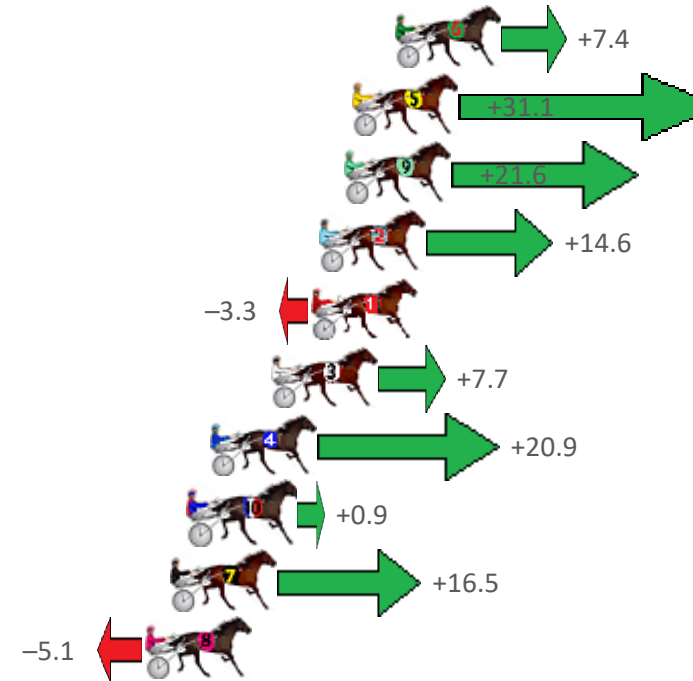

Albion Park Race 1 Distance 1660m

Saturday, 2 January 2021

Gross Time: 1:56.40 MileRate: 1:52.80 LeadTime: 3.50s First Qtr: 26.80s Second Qtr: 29.10s Third Qtr: 28.00s Fourth Qtr: 29.00s

NoHorse	Plc	Margin	Time	800Time (W)	400 Time (W)
6 FRANCO LANDRY	1	0.0m	1:56.40	56.48s (1)	28.77s (1)
5 CARLA CLARE	2	1.7m	1:56.53	54.80s (1)	27.55s (2)
9 MAJOR ROLL	3	2.0m	1:56.55	55.47s (1)	27.88s (2)
2 ALWAYS A SECRET	4	3.0m	1:56.63	55.97s (1)	28.29s (1)
1 AT WEST POINT	5	3.3m	1:56.65	57.23s (0)	29.24s (0)
3 PACIFIC DRUMS	6	4.9m	1:56.77	56.45s (1)	28.78s (1)
4 TRUE CONFESSIONS	7	7.3m	1:56.96	55.52s (1)	28.20s (1)
10 SQUIRE	8	8.1m	1:57.02	56.94s (0)	28.91s (0)
7 MYMATEPOG	9	8.9m	1:57.08	55.83s (0)	28.59s (0)
8 PARAVANI	10	9.9m	1:57.15	57.36s (0)	29.35s (0)

Finish Position and metres gained from 800m

Sectionals
Powered by

PJ HARNESS ANALYSER **NEW**

Learn the power of sectionals

Check us out at www.pjdata.com.au

The Racing Queensland Board (trading as Racing Queensland) and provider are not responsible for the completeness or accuracy of any of the information contained herein, and makes no representations about its suitability for any purpose.