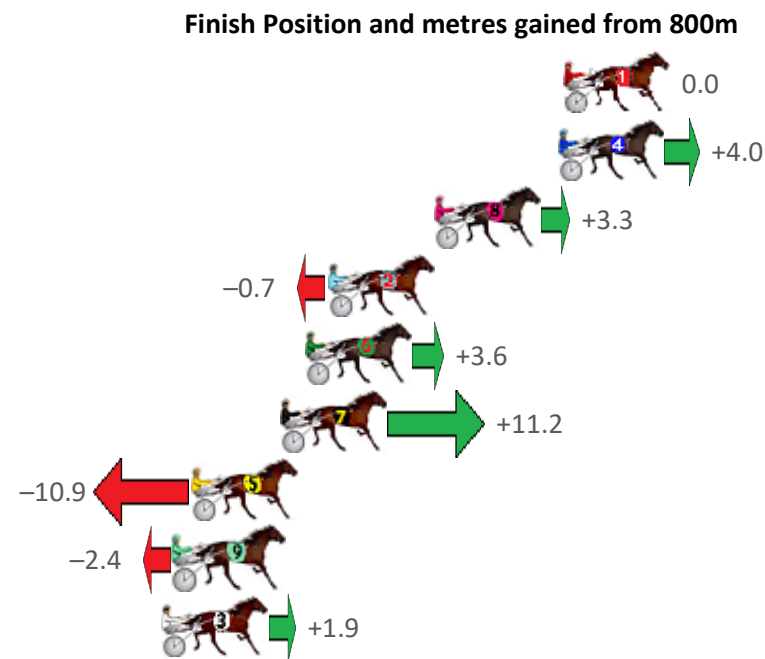

Albion Park Race 4 Distance 1660m

Saturday, 2 January 2021

Gross Time: 1:57.20 MileRate: 1:53.60 LeadTime: 3.50s First Qtr: 27.60s Second Qtr: 31.10s Third Qtr: 27.40s Fourth Qtr: 27.60s

NoHorse	Plc	Margin	Time	800Time (W)	400 Time (W)
1 WINKANDITSOVER	1	0.0m	1:57.20	55.00s (0)	27.60s (0)
4 SPEEDY DOMINIC	2	0.2m	1:57.21	54.73s (0)	27.28s (0)
8 LEFT A TERROR	3	5.1m	1:57.57	54.77s (0)	27.28s (0)
2 COURAGEOUS SAINT	4	9.3m	1:57.88	55.05s (1)	27.47s (2)
6 SMITHSTARS LEXUS	5	10.2m	1:57.94	54.75s (0)	27.26s (0)
7 ALE ALE KAI	6	11.2m	1:58.01	54.23s (1)	26.96s (2)
5 KEY LARGO	7	14.7m	1:58.27	55.75s (1)	28.00s (1)
9 OUR BONDI BEACH	8	15.4m	1:58.32	55.16s (1)	27.59s (1)
3 LETTERKENNY BOY	9	15.9m	1:58.35	54.87s (1)	27.58s (2)

Sectionals
Powered by

PJ HARNESS ANALYSER **NEW**

Learn the power of sectionals

Check us out at www.pjdata.com.au

The Racing Queensland Board (trading as Racing Queensland) and provider are not responsible for the completeness or accuracy of any of the information contained herein, and makes no representations about its suitability for any purpose.