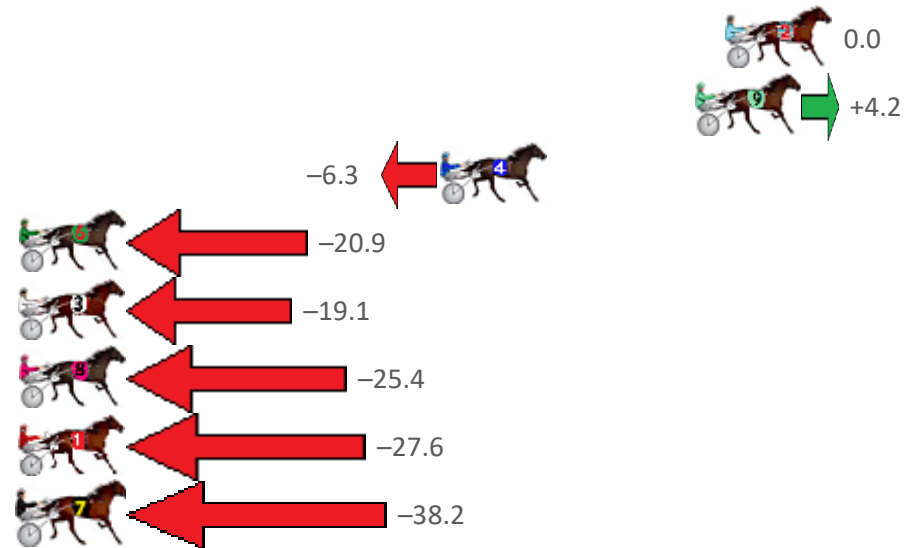

Redcliffe Race 1 Distance 1780m

Thursday, 24 December 2020

Gross Time: 2:14.50 MileRate: 2:01.60 LeadTime: 11.60s First Qtr: 30.50s Second Qtr: 31.50s Third Qtr: 30.70s Fourth Qtr: 30.20s

NoHorse	Plc	Margin	Time	800Time (W)	400 Time (W)
2 BAZIL BOY	1	0.0m	2:14.50	60.90s (0)	30.20s (0)
9 STEEVEN	2	1.2m	2:14.59	60.58s (0)	29.94s (0)
4 DONT YOU BE NAUGHTY	3	11.3m	2:15.39	61.38s (1)	30.79s (1)
6 JAMES THE JET	4	30.1m	2:16.88	62.48s (1)	31.84s (1)
3 CARIBBEAN BABY	5	32.7m	2:17.09	62.35s (1)	31.63s (1)
8 ATOMIC PETE	6	40.8m	2:17.73	62.82s (0)	32.09s (0)
1 GAME KEEPER	7	46.0m	2:18.14	62.99s (1)	32.92s (2)
7 DREAMOUTS NIECE	8	48.4m	2:18.33	63.79s (0)	33.04s (0)

Finish Position and metres gained from 800m

Sectionals
Powered by

PJ HARNESS ANALYSER **NEW**

Learn the power of sectionals

Check us out at www.pjdata.com.au

The Racing Queensland Board (trading as Racing Queensland) and provider are not responsible for the completeness or accuracy of any of the information contained herein, and makes no representations about its suitability for any purpose.