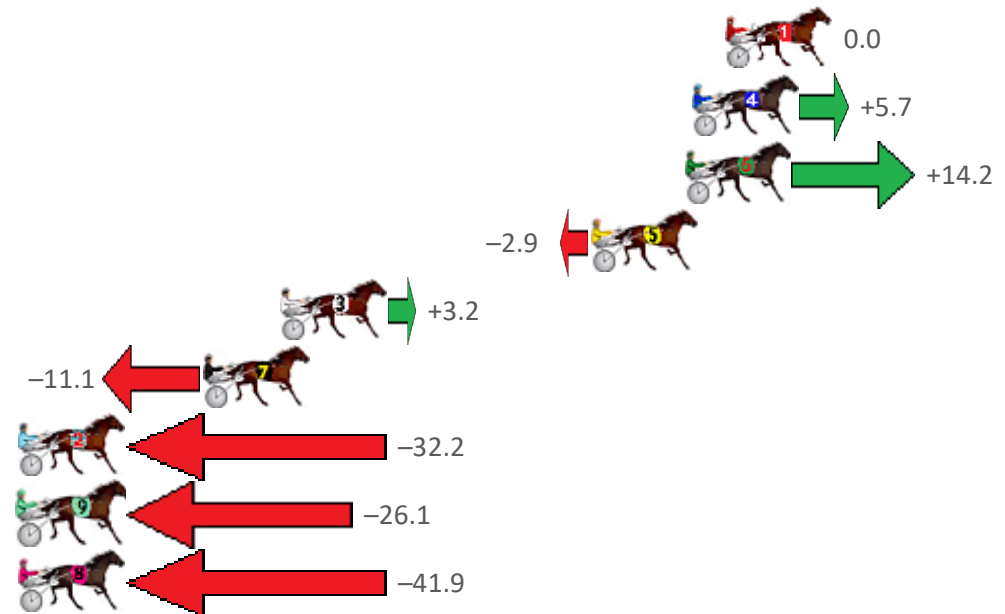

Redcliffe Race 5 Distance 1780m

Thursday, 24 December 2020

Gross Time: 2:12.90 MileRate: 2:00.10 LeadTime: 11.60s First Qtr: 32.30s Second Qtr: 31.00s Third Qtr: 29.10s Fourth Qtr: 28.90s

NoHorse	Plc	Margin	Time	800Time (W)	400 Time (W)
1 SHERBETS CHOICE	1	0.0m	2:12.90	58.00s (0)	28.90s (0)
4 HURRIKANE HOUR	2	1.3m	2:13.00	57.59s (1)	28.48s (1)
6 HARRY CROFT	3	1.6m	2:13.02	56.98s (1)	28.35s (2)
5 BETTOR MEMORIES	4	5.3m	2:13.30	58.21s (1)	29.12s (1)
3 TEE JAY CEE	5	17.6m	2:14.23	57.77s (1)	28.83s (2)
7 MY CHINA DOLL	6	20.7m	2:14.47	58.80s (0)	29.55s (0)
2 TACTFILLY MIRACLE	7	36.6m	2:15.68	60.32s (0)	31.03s (0)
9 MELTON XMAS GIRL	8	41.1m	2:16.02	59.88s (0)	30.66s (0)
8 ROLLON TWICE	9	53.3m	2:16.94	61.02s (1)	31.62s (1)

Finish Position and metres gained from 800m

Sectionals
Powered by

PJ HARNESS ANALYSER **NEW**

Learn the power of sectionals

Check us out at www.pjdata.com.au

The Racing Queensland Board (trading as Racing Queensland) and provider are not responsible for the completeness or accuracy of any of the information contained herein, and makes no representations about its suitability for any purpose.