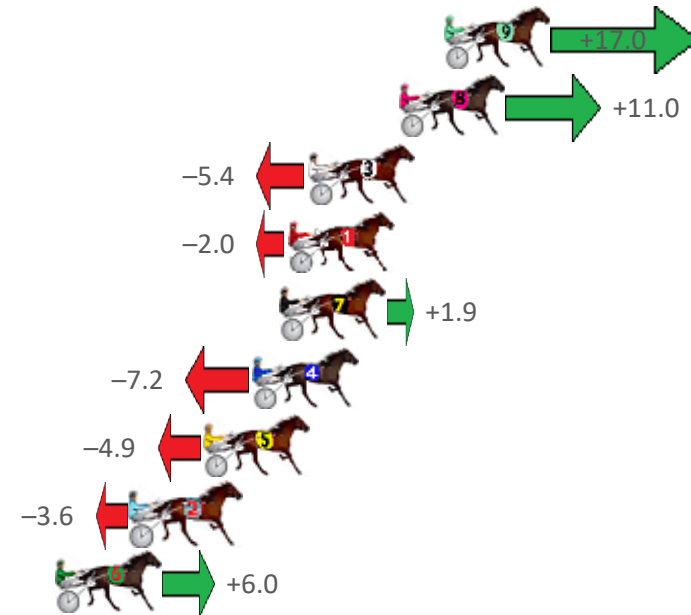

Redcliffe Race 6 Distance 1780m

Thursday, 24 December 2020

Gross Time: 2:12.10 MileRate: 1:59.40 LeadTime: 11.20s First Qtr: 29.70s Second Qtr: 31.10s Third Qtr: 30.60s Fourth Qtr: 29.50s

NoHorse	Plc	Margin	Time	800Time (W)	400 Time (W)
9 GO ANNE GO	1	0.0m	2:12.10	58.83s (1)	28.75s (2)
8 BRONSKI MACARENA	2	1.8m	2:12.24	59.28s (1)	29.22s (2)
3 RAINBOW STYLING	3	5.4m	2:12.52	60.50s (0)	29.90s (0)
1 APACHE WIND	4	6.2m	2:12.58	60.25s (0)	29.57s (0)
7 BETTING BARON	5	6.5m	2:12.60	59.96s (0)	29.26s (0)
4 RANCHO MAN	6	7.6m	2:12.69	60.64s (1)	29.75s (1)
5 ITSMEGS	7	9.5m	2:12.83	60.47s (1)	29.55s (1)
2 WEASEL	8	12.4m	2:13.06	60.37s (1)	29.40s (1)
6 NIFTY STUDLEIGH	9	15.4m	2:13.29	59.65s (1)	29.38s (2)

Finish Position and metres gained from 800m

Sectionals
Powered by

PJ HARNESS ANALYSER **NEW**

Learn the power of sectionals

Check us out at www.pjdata.com.au

The Racing Queensland Board (trading as Racing Queensland) and provider are not responsible for the completeness or accuracy of any of the information contained herein, and makes no representations about its suitability for any purpose.