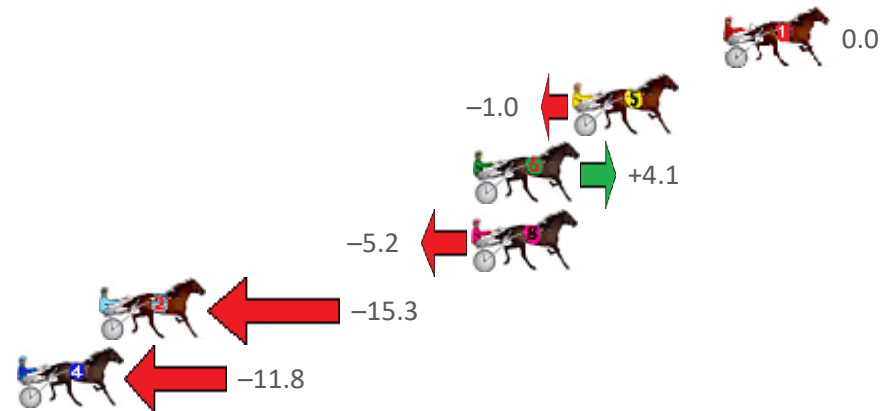

Redcliffe Race 10 Distance 1780m

Thursday, 24 December 2020

Gross Time: 2:10.50 MileRate: 1:58.00 LeadTime: 11.70s First Qtr: 29.90s Second Qtr: 30.30s Third Qtr: 28.90s Fourth Qtr: 29.70s

NoHorse	Plc	Margin	Time	800Time (W)	400 Time (W)
1 ALL GOOD WALLY	1	0.0m	2:10.50	58.60s (0)	29.70s (0)
5 MAJOR LUCKY	2	6.0m	2:10.97	58.67s (1)	29.70s (1)
6 ALL GOOD	3	9.9m	2:11.27	58.30s (1)	29.34s (1)
8 EULO FLYER	4	10.0m	2:11.28	58.98s (0)	30.02s (0)
2 WILLSINTOWN	5	24.7m	2:12.42	59.71s (1)	30.70s (0)
4 BE ON THE SLY	6	30.4m	2:12.87	59.46s (1)	30.23s (0)

Finish Position and metres gained from 800m

Sectionals
Powered by

PJ HARNESS ANALYSER **NEW**

Learn the power of sectionals

Check us out at www.pjdata.com.au

The Racing Queensland Board (trading as Racing Queensland) and provider are not responsible for the completeness or accuracy of any of the information contained herein, and makes no representations about its suitability for any purpose.