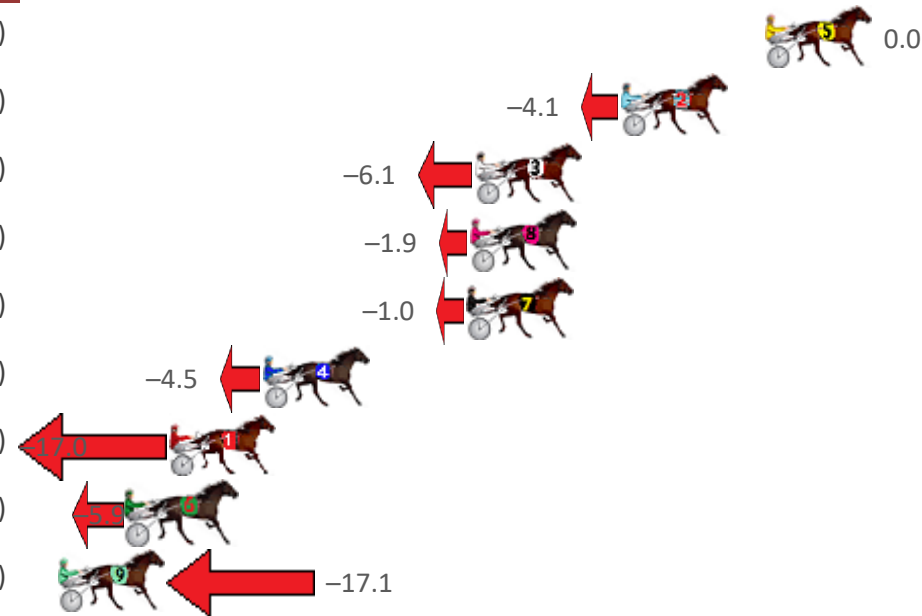

Redcliffe Race 7 Distance 1780m

Thursday, 24 December 2020

Gross Time: 2:11.20 MileRate: 1:58.60 LeadTime: 11.60s First Qtr: 29.50s Second Qtr: 30.10s Third Qtr: 29.70s Fourth Qtr: 30.30s

NoHorse	Plc	Margin	Time	800Time (W)	400 Time (W)
5 ABERCROMBIE TAB	1	0.0m	2:11.20	60.00s (1)	30.30s (1)
2 GUTS	2	5.7m	2:11.65	60.31s (0)	30.67s (0)
3 BEEF CITY STARZZZ	3	11.5m	2:12.11	60.45s (1)	30.77s (1)
8 SHESFEELINPRECIOUS	4	11.7m	2:12.13	60.14s (1)	30.62s (2)
7 BEEJAYS DELIGHT	5	11.8m	2:12.14	60.07s (0)	30.32s (0)
4 ALLY PINK	6	19.9m	2:12.78	60.34s (0)	30.97s (1)
1 SHEZ GOT BLING	7	23.6m	2:13.07	61.27s (0)	31.52s (0)
6 VERMONT	8	25.3m	2:13.21	60.44s (1)	30.91s (1)
9 NON PASSARE	9	32.1m	2:13.75	61.28s (1)	31.78s (2)

Finish Position and metres gained from 800m

Sectionals
Powered by

PJ HARNESS ANALYSER **NEW**

Learn the power of sectionals

Check us out at www.pjdata.com.au

The Racing Queensland Board (trading as Racing Queensland) and provider are not responsible for the completeness or accuracy of any of the information contained herein, and makes no representations about its suitability for any purpose.