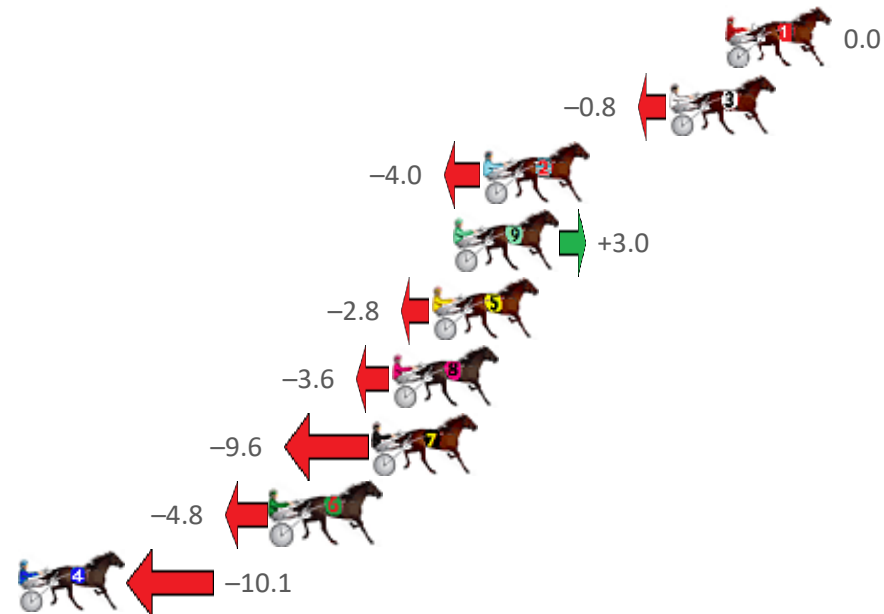

Redcliffe Race 3 Distance 1780m

Thursday, 24 December 2020

Gross Time: 2:13.90 MileRate: 2:01.10 LeadTime: 11.40s First Qtr: 31.30s Second Qtr: 32.20s Third Qtr: 30.20s Fourth Qtr: 28.80s

NoHorse	Plc	Margin	Time	800Time (W)	400 Time (W)
1 TEACHERS PET	1	0.0m	2:13.90	59.00s (0)	28.80s (0)
3 RAYONG PRINCESS	2	2.2m	2:14.07	59.06s (1)	28.81s (1)
2 LITTLEDEE	3	9.6m	2:14.63	59.29s (1)	28.96s (1)
9 TRACES OF TARA	4	10.8m	2:14.72	58.78s (1)	29.19s (2)
5 CARIBBEAN ROCKET	5	11.6m	2:14.78	59.21s (0)	28.87s (0)
8 THANKHEAVNFORGIRLS	6	13.2m	2:14.90	59.26s (1)	28.83s (1)
7 MANY DELIGHTS	7	14.0m	2:14.96	59.70s (0)	29.42s (0)
6 SCHOOPY	8	18.0m	2:15.26	59.35s (0)	28.96s (0)
4 MILWAUKEE SUNRISE	9	28.1m	2:16.02	59.74s (1)	30.00s (2)

Finish Position and metres gained from 800m

Sectionals
Powered by

PJ HARNES ANALYSER **NEW**

Learn the power of sectionals

Check us out at www.pjdata.com.au

The Racing Queensland Board (trading as Racing Queensland) and provider are not responsible for the completeness or accuracy of any of the information contained herein, and makes no representations about its suitability for any purpose.