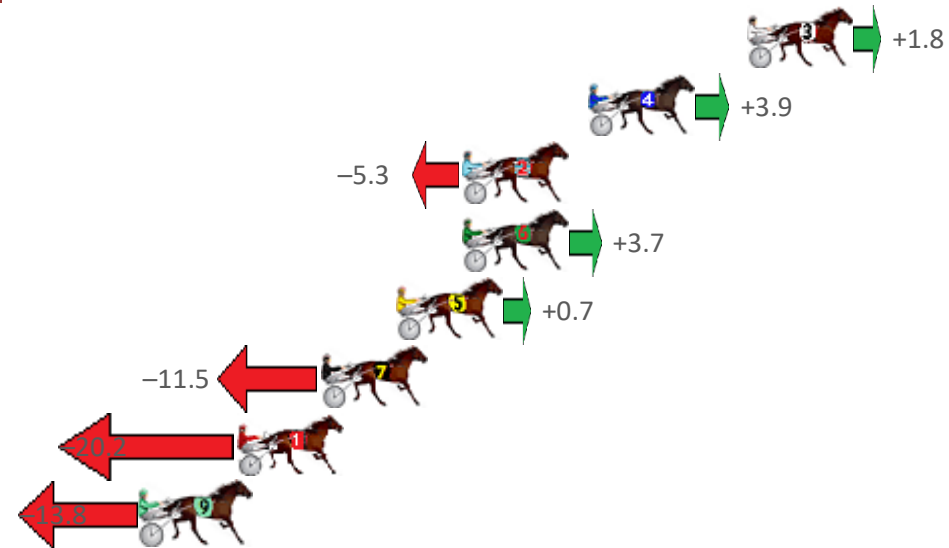

Redcliffe Race 8 Distance 2040m

Thursday, 24 December 2020

Gross Time: 2:31.90 MileRate: 1:59.90 LeadTime: 32.70s First Qtr: 31.70s Second Qtr: 30.80s Third Qtr: 28.80s Fourth Qtr: 27.90s

NoHorse	Plc	Margin	Time	800Time (W)	400 Time (W)
3 BLUES TERROR	1	0.0m	2:31.90	56.57s (1)	27.84s (1)
4 MISTER FINNIGAN	2	6.3m	2:32.36	56.43s (1)	27.64s (1)
2 SOME GIRLS SOMEWHERE	3	11.3m	2:32.73	57.07s (1)	28.28s (1)
6 VOODOO FELLA	4	11.3m	2:32.73	56.44s (1)	27.68s (1)
5 FAVOURITE HIGHLIGHT	5	13.9m	2:32.92	56.65s (0)	27.92s (0)
7 ROYAL OBSESSION	6	16.9m	2:33.14	57.51s (0)	28.77s (0)
1 I FOUND THE BEACH	7	20.2m	2:33.38	58.12s (0)	29.30s (0)
9 VENUS JUJON	8	24.0m	2:33.66	57.67s (0)	28.94s (0)

Finish Position and metres gained from 800m

Sectionals
Powered by

PJ HARNESS ANALYSER **NEW**

Learn the power of sectionals

Check us out at www.pjdata.com.au

The Racing Queensland Board (trading as Racing Queensland) and provider are not responsible for the completeness or accuracy of any of the information contained herein, and makes no representations about its suitability for any purpose.