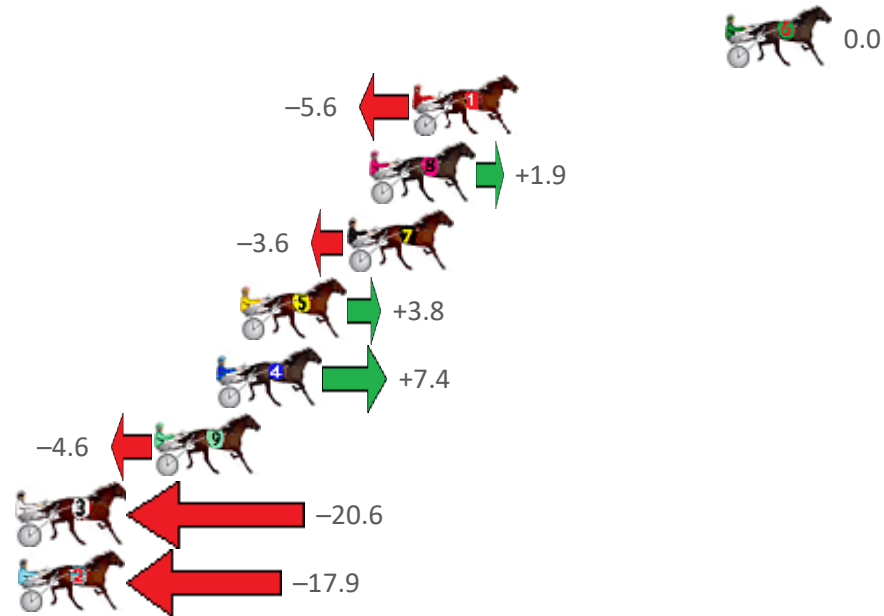

Redcliffe Race 9 Distance 1780m

Thursday, 24 December 2020

Gross Time: 2:08.90 MileRate: 1:56.60 LeadTime: 11.70s First Qtr: 30.10s Second Qtr: 28.90s Third Qtr: 28.80s Fourth Qtr: 29.40s

NoHorse	Plc	Margin	Time	800Time (W)	400 Time (W)
6 IN THE PAPER	1	0.0m	2:08.90	58.20s (0)	29.40s (0)
1 ROCKNROLL DUDE	2	12.4m	2:09.86	58.61s (0)	29.93s (0)
8 BEEF CITY BLAZE	3	14.1m	2:09.99	58.06s (0)	29.35s (0)
7 LETS GO BETTER	4	15.0m	2:10.06	58.46s (0)	29.77s (0)
5 WHOSTOLEMYPIGEON	5	19.2m	2:10.38	57.93s (1)	29.46s (2)
4 MISTER COLE	6	20.2m	2:10.46	57.66s (1)	29.22s (2)
9 MONTEREY JACK	7	22.6m	2:10.64	58.53s (1)	29.74s (1)
3 A KERRY MAN	8	28.6m	2:11.10	59.69s (1)	30.55s (1)
2 OUR PEPPERJACK	9	30.1m	2:11.22	59.49s (1)	30.59s (2)

Finish Position and metres gained from 800m

Sectionals
Powered by

PJ HARNES ANALYSER **NEW**

Learn the power of sectionals

Check us out at www.pjdata.com.au

The Racing Queensland Board (trading as Racing Queensland) and provider are not responsible for the completeness or accuracy of any of the information contained herein, and makes no representations about its suitability for any purpose.