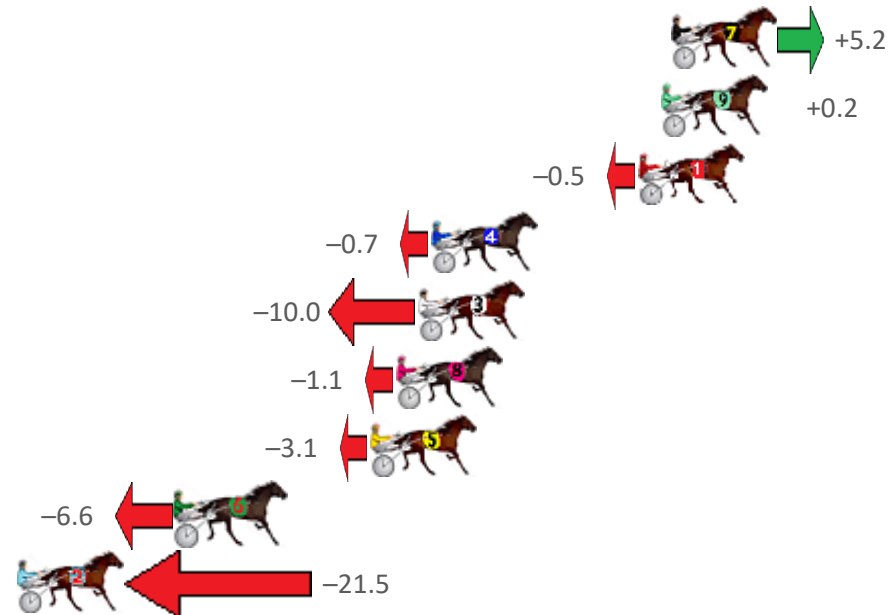

Redcliffe Race 2 Distance 1780m

Thursday, 24 December 2020

Gross Time: 2:14.20 MileRate: 2:01.30 LeadTime: 11.70s First Qtr: 31.30s Second Qtr: 31.70s Third Qtr: 29.10s Fourth Qtr: 30.40s

NoHorse	Plc	Margin	Time	800Time (W)	400 Time (W)
7 LITTLE AUCKLAND	1	0.0m	2:14.20	59.12s (0)	30.04s (0)
9 JOY TO ALL	2	0.4m	2:14.23	59.49s (2)	30.43s (1)
1 MONTANA MYSTIQUE	3	1.3m	2:14.30	59.54s (0)	30.50s (0)
4 LAKER	4	9.5m	2:14.96	59.55s (1)	29.61s (0)
3 CRIME BOSS	5	10.0m	2:15.00	60.24s (1)	30.66s (1)
8 ROCK STAR BABE	6	10.9m	2:15.07	59.58s (0)	30.45s (0)
5 LEFT IN THE WIND	7	11.9m	2:15.15	59.73s (2)	30.41s (1)
6 ESTARDAY	8	19.6m	2:15.76	59.99s (1)	30.66s (1)
2 LOYOLA SIOUX	9	25.9m	2:16.26	61.09s (1)	31.27s (0)

Finish Position and metres gained from 800m

Sectionals
Powered by

PJ HARNESS ANALYSER **NEW**

Learn the power of sectionals

Check us out at www.pjdata.com.au

The Racing Queensland Board (trading as Racing Queensland) and provider are not responsible for the completeness or accuracy of any of the information contained herein, and makes no representations about its suitability for any purpose.