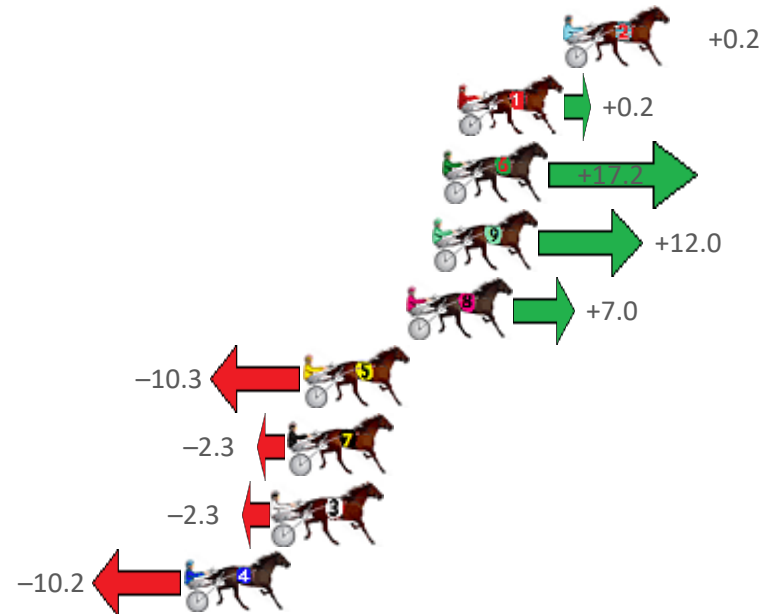

Redcliffe Race 4 Distance 1780m

Thursday, 24 December 2020

Gross Time: 2:12.80 MileRate: 2:00.10 LeadTime: 11.20s First Qtr: 30.70s Second Qtr: 31.50s Third Qtr: 29.90s Fourth Qtr: 29.50s

NoHorse	Plc	Margin	Time	800Time (W)	400 Time (W)
2 FORTYFIVE ROCK	1	0.0m	2:12.80	59.39s (0)	29.50s (0)
1 DARTESIAN	2	4.2m	2:13.12	59.39s (0)	29.46s (0)
6 BUTCHERFEELGOOD	3	4.8m	2:13.17	58.13s (1)	28.99s (2)
9 LEAPING LEO	4	5.2m	2:13.20	58.51s (1)	29.34s (2)
8 SAVANNAHS BOY	5	6.2m	2:13.28	58.88s (1)	29.72s (2)
5 STUDLEIGH WILL	6	10.3m	2:13.60	60.16s (1)	30.09s (1)
7 FREMARKSINDI	7	10.9m	2:13.64	59.57s (0)	29.62s (0)
3 ELLE JAY	8	11.5m	2:13.69	59.57s (1)	29.49s (1)
4 ILLBEWATCHING	9	15.0m	2:13.96	60.15s (1)	30.12s (1)

Finish Position and metres gained from 800m

Sectionals
Powered by

PJ HARNESS ANALYSER **NEW**

Learn the power of sectionals

Check us out at www.pjdata.com.au

The Racing Queensland Board (trading as Racing Queensland) and provider are not responsible for the completeness or accuracy of any of the information contained herein, and makes no representations about its suitability for any purpose.