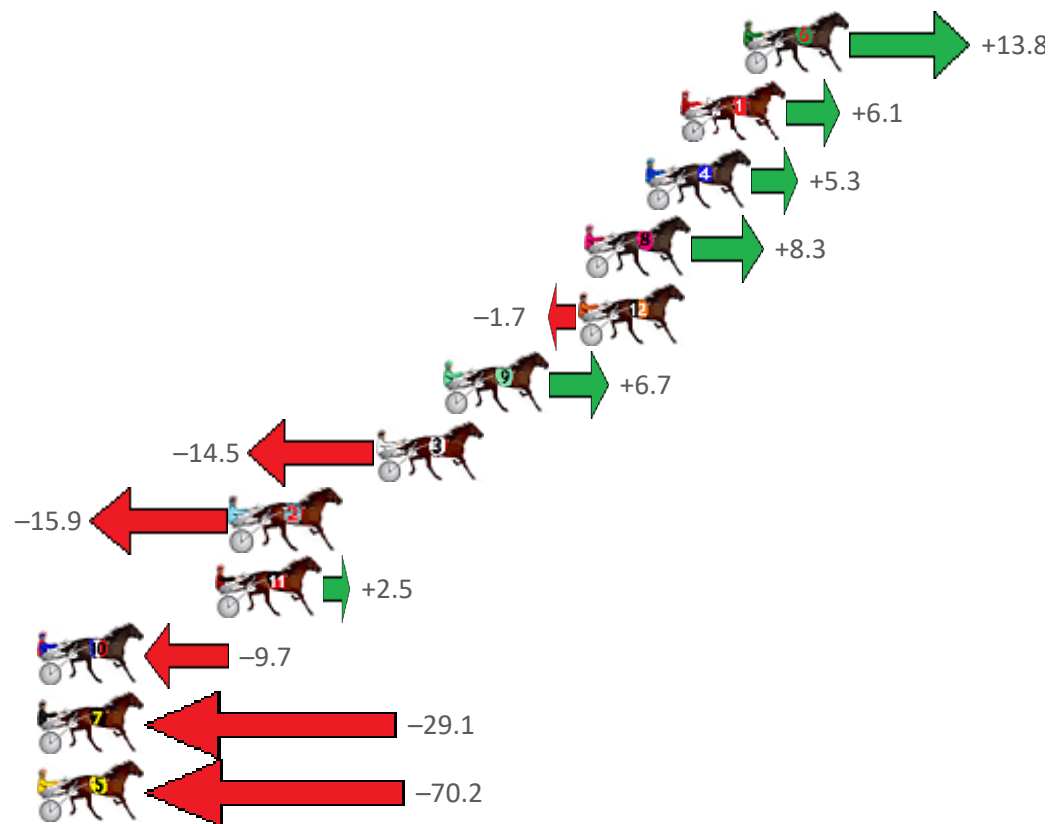

Albion Park Race 1 Distance 2647m

Tuesday, 15 December 2020

Gross Time: 3:25.80 MileRate: 2:04.70 LeadTime: 85.20s First Qtr: 30.40s Second Qtr: 29.20s Third Qtr: 30.40s Fourth Qtr: 30.60s

NoHorse	Plc	Margin	Time	800Time (W)	400 Time (W)
6 ORLANDO JOLT	1	0.0m	3:25.80	59.95s (1)	29.57s (2)
1 CHASING GREAT	2	2.5m	3:26.00	60.54s (0)	30.00s (1)
4 HEDGE YOUR BET	3	3.9m	3:26.11	60.60s (1)	30.20s (2)
8 EYRE I GO	4	6.3m	3:26.30	60.37s (0)	30.29s (0)
12 JANSSON	5	6.5m	3:26.32	61.13s (1)	30.64s (1)
9 ROSEHILL MAGIC	6	11.9m	3:26.75	60.49s (1)	30.32s (1)
3 KAPAI	7	14.5m	3:26.96	62.10s (0)	31.70s (0)
2 DOWN UNDER RORS	8	20.3m	3:27.43	62.21s (0)	31.78s (0)
11 HEART OF CHANGE	9	20.9m	3:27.47	60.81s (1)	31.08s (3)
10 THE REAPER	10	28.7m	3:28.10	61.74s (0)	31.51s (0)
7 ALADDIN SANE	11	29.7m	3:28.18	63.21s (1)	32.74s (1)
5 YOU REALLY GOT ME	12	121.2m	3:35.50	66.32s (0)	35.94s (0)

Finish Position and metres gained from 800m

Sectionals
Powered by

PJ HARNESS ANALYSER **NEW**

Learn the power of sectionals

Check us out at www.pjdata.com.au

The Racing Queensland Board (trading as Racing Queensland) and provider are not responsible for the completeness or accuracy of any of the information contained herein, and makes no representations about its suitability for any purpose.