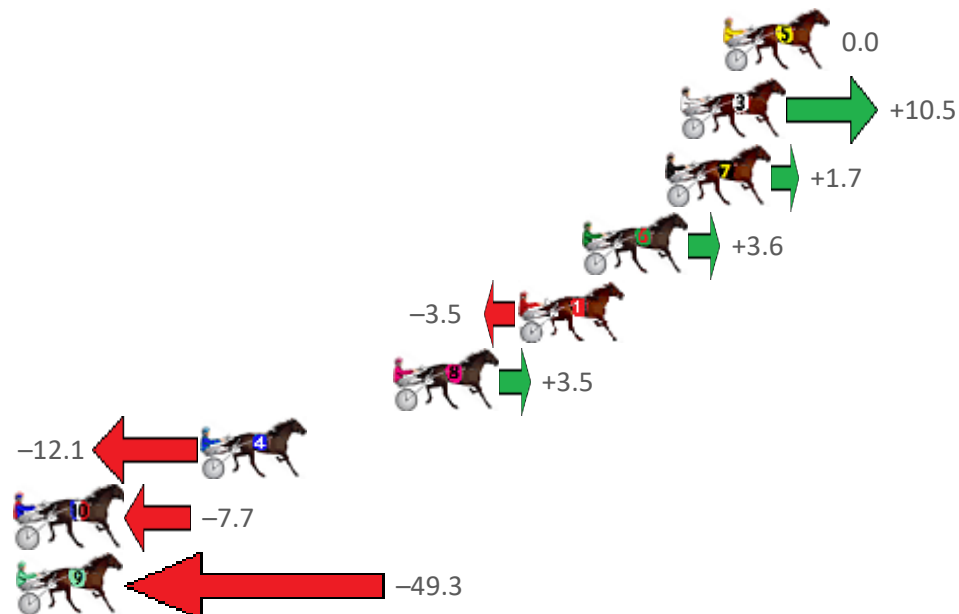

Albion Park Race 2 Distance 2138m

Tuesday, 15 December 2020

Gross Time: 2:42.50 MileRate: 2:02.30 LeadTime: 42.80s First Qtr: 30.40s Second Qtr: 30.90s Third Qtr: 28.60s Fourth Qtr: 29.80s

NoHorse	Plc	Margin	Time	800Time (W)	400 Time (W)
5 TORFINO MIST	1	0.0m	2:42.50	58.40s (0)	29.80s (0)
3 HAVANA MAGIC	2	1.7m	2:42.63	57.64s (2)	29.41s (1)
7 MAJESTIC ESS JAY	3	2.3m	2:42.68	58.28s (1)	29.85s (1)
6 KINGDOM COME	4	5.6m	2:42.94	58.14s (0)	29.44s (0)
1 MALABAR SPUR	5	8.1m	2:43.13	58.65s (0)	29.97s (0)
8 JEDDY R YA READY	6	13.1m	2:43.52	58.15s (1)	30.09s (2)
4 LANSBURY	7	20.7m	2:44.12	59.28s (1)	30.25s (1)
10 RED CASTLETON	8	37.7m	2:45.44	58.96s (0)	30.22s (0)
9 IN THE VALLEY	9	99.3m	2:50.25	61.98s (0)	32.34s (0)

Finish Position and metres gained from 800m

Sectionals
Powered by

PJ HARNESS ANALYSER **NEW**

Learn the power of sectionals

Check us out at www.pjdata.com.au

The Racing Queensland Board (trading as Racing Queensland) and provider are not responsible for the completeness or accuracy of any of the information contained herein, and makes no representations about its suitability for any purpose.