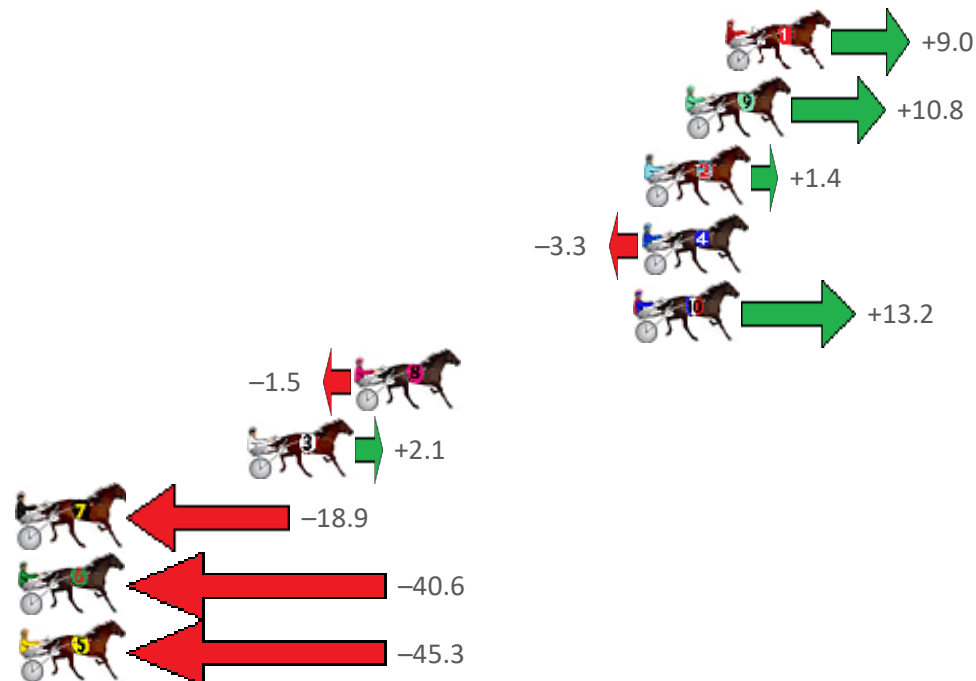

Albion Park Race 3 Distance 1660m

Tuesday, 15 December 2020

Gross Time: 2:01.30 MileRate: 1:57.60 LeadTime: 3.40s First Qtr: 27.60s Second Qtr: 30.50s Third Qtr: 30.00s Fourth Qtr: 29.80s

NoHorse	Plc	Margin	Time	800Time (W)	400 Time (W)
1 WHATA OPTIMIST	1	0.0m	2:01.30	59.13s (0)	29.12s (0)
9 MELTON INSULTED	2	1.6m	2:01.42	59.00s (1)	28.67s (2)
2 SPECIAL MEANING	3	3.2m	2:01.55	59.70s (0)	29.67s (0)
4 PEE VEE EM	4	3.3m	2:01.56	60.05s (0)	30.04s (0)
10 CATCH PHRASE	5	3.6m	2:01.58	58.82s (1)	28.53s (2)
8 LAKER	6	14.7m	2:02.45	59.91s (0)	29.84s (0)
3 GOOD LUCK CHARM	7	18.9m	2:02.78	59.64s (1)	29.54s (0)
7 MONTANA MYSTIQUE	8	37.1m	2:04.20	61.20s (0)	31.17s (1)
6 BAILEYS WITH LEGS	9	48.6m	2:05.09	62.82s (1)	32.48s (2)
5 CEEYEAYE	10	49.1m	2:05.13	63.17s (1)	32.65s (1)

Finish Position and metres gained from 800m

Sectionals
Powered by

PJ HARNESS ANALYSER **NEW**

Learn the power of sectionals

Check us out at www.pjdata.com.au

The Racing Queensland Board (trading as Racing Queensland) and provider are not responsible for the completeness or accuracy of any of the information contained herein, and makes no representations about its suitability for any purpose.