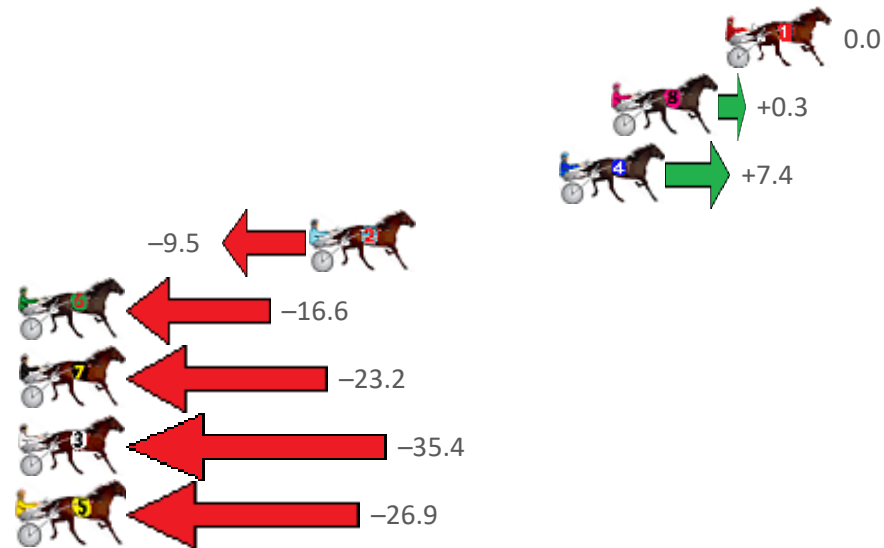

Albion Park Race 4 Distance 1660m

Tuesday, 15 December 2020

Gross Time: 1:59.10 MileRate: 1:55.40 LeadTime: 3.50s First Qtr: 29.30s Second Qtr: 31.20s Third Qtr: 27.40s Fourth Qtr: 27.70s

No	Horse	Plc	Margin	Time	800Time (W)	400 Time (W)
1	BOOMCHUCKALUCKA	1	0.0m	1:59.10	55.10s (0)	27.70s (0)
8	BONDI SHAKE	2	4.5m	1:59.43	55.08s (0)	27.68s (0)
4	FAST TRACKER	3	6.6m	1:59.58	54.59s (1)	27.08s (1)
2	ROYAL PRINCESS	4	16.5m	2:00.30	55.75s (1)	28.19s (1)
6	TEE JAY CEE	5	32.2m	2:01.45	56.24s (0)	28.50s (0)
7	OCEANSIDE	6	41.8m	2:02.15	56.69s (1)	28.82s (0)
3	MONTANA PRIDE	7	44.6m	2:02.35	57.52s (0)	29.92s (0)
5	GRETELS GIRL	8	47.7m	2:02.58	56.94s (0)	28.85s (0)

Finish Position and metres gained from 800m

Sectionals
Powered by

PJ HARNES ANALYSER **NEW**

Learn the power of sectionals

Check us out at www.pjdata.com.au

The Racing Queensland Board (trading as Racing Queensland) and provider are not responsible for the completeness or accuracy of any of the information contained herein, and makes no representations about its suitability for any purpose.