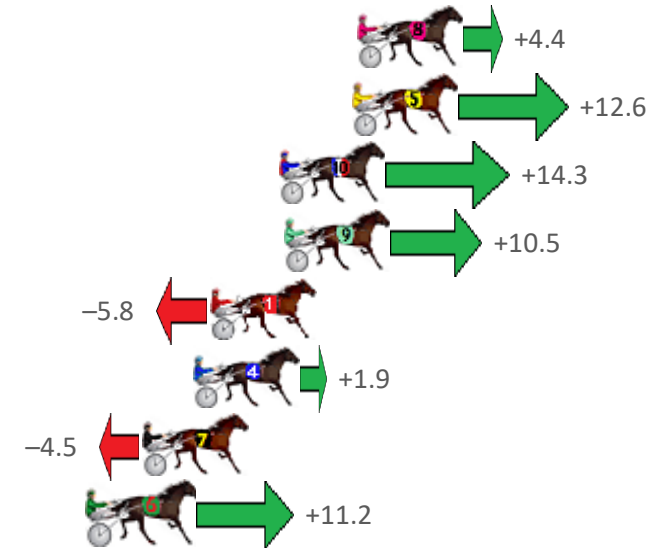

Albion Park Race 9 Distance 2138m

Tuesday, 15 December 2020

Gross Time: 2:37.50 MileRate: 1:58.50 LeadTime: 38.60s First Qtr: 30.30s Second Qtr: 30.70s Third Qtr: 29.30s Fourth Qtr: 28.60s

NoHorse	Plc	Margin	Time	800Time (W)	400 Time (W)
8 FROST EN ICE	1	0.0m	2:37.50	57.58s (0)	28.30s (0)
5 LORD DIGBY	2	0.2m	2:37.52	56.99s (1)	28.13s (3)
10 ALI DOWNUNDER	3	3.1m	2:37.73	56.87s (1)	27.98s (2)
9 CROWN MOJO	4	2.9m	2:37.72	57.14s (0)	28.25s (1)
1 ALLSTAR SEA	5	5.8m	2:37.94	58.32s (0)	29.01s (0)
4 TODAYS HERO	6	6.5m	2:37.99	57.76s (1)	28.78s (2)
7 STUDLEIGH STRIDE	7	8.5m	2:38.14	58.22s (1)	29.08s (1)
6 OUR FRIEND	8	10.6m	2:38.30	57.09s (1)	28.16s (2)

Finish Position and metres gained from 800m

Sectionals
Powered by

PJ HARNESS ANALYSER **NEW**

Learn the power of sectionals

Check us out at www.pjdata.com.au

The Racing Queensland Board (trading as Racing Queensland) and provider are not responsible for the completeness or accuracy of any of the information contained herein, and makes no representations about its suitability for any purpose.