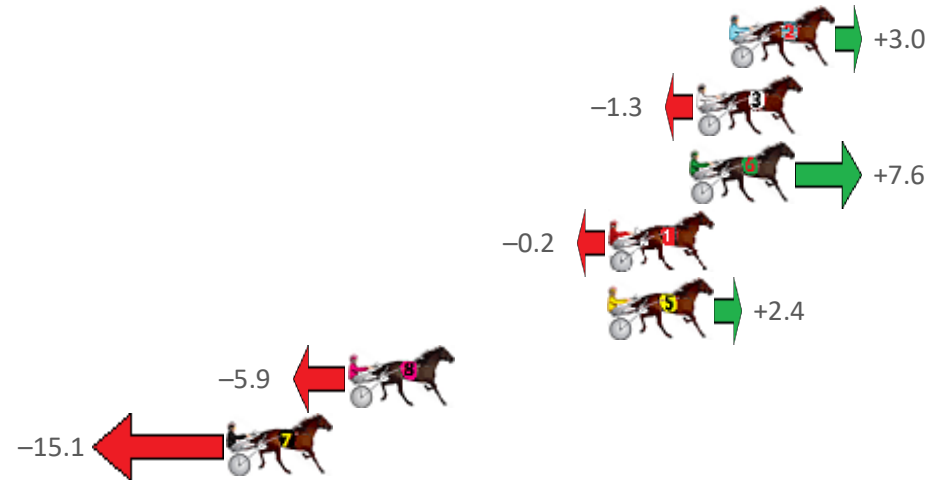

Albion Park Race 8 Distance 2138m

Tuesday, 15 December 2020

Gross Time: 2:34.30 MileRate: 1:56.10 LeadTime: 36.70s First Qtr: 30.80s Second Qtr: 30.70s Third Qtr: 27.60s Fourth Qtr: 28.50s

NoHorse	Plc	Margin	Time	800Time (W)	400 Time (W)
2 RUN BOY RUN	1	0.0m	2:34.30	55.89s (1)	28.27s (1)
3 COLONEL JOY	2	1.3m	2:34.40	56.19s (0)	28.59s (0)
6 ROYAL LINCOLN	3	1.6m	2:34.42	55.57s (2)	27.90s (2)
1 ALE ALE KAI	4	4.8m	2:34.66	56.11s (0)	28.46s (0)
5 MAJOR GENERALJUJON	5	4.8m	2:34.66	55.93s (1)	28.17s (1)
8 POWER SURGE	6	15.1m	2:35.43	56.51s (0)	28.80s (0)
7 SMITHSTARS LEXUS	7	19.9m	2:35.79	57.15s (2)	29.53s (2)

Finish Position and metres gained from 800m

Sectionals
Powered by

PJ HARNESS ANALYSER **NEW**

Learn the power of sectionals

Check us out at www.pjdata.com.au

The Racing Queensland Board (trading as Racing Queensland) and provider are not responsible for the completeness or accuracy of any of the information contained herein, and makes no representations about its suitability for any purpose.