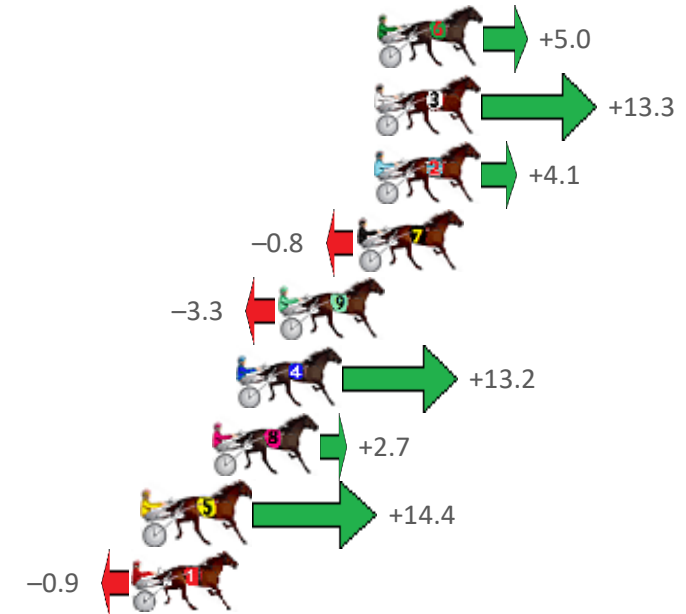

Albion Park Race 7 Distance 1660m

Tuesday, 15 December 2020

Gross Time: 1:57.60 MileRate: 1:54.00 LeadTime: 3.40s First Qtr: 27.40s Second Qtr: 30.50s Third Qtr: 28.20s Fourth Qtr: 28.10s

NoHorse	Plc	Margin	Time	800Time (W)	400 Time (W)
6 CASINO TOMMY	1	0.0m	1:57.60	55.95s (1)	27.72s (1)
3 INTRANSIT	2	0.1m	1:57.61	55.37s (1)	27.12s (1)
2 FEEL THE REIGN	3	0.1m	1:57.61	56.01s (0)	27.79s (0)
7 SABRAGE	4	0.8m	1:57.66	56.36s (0)	28.16s (0)
9 CHANTREY	5	3.9m	1:57.89	56.53s (1)	28.33s (1)
4 HARD TO HEAR	6	5.6m	1:58.01	55.38s (1)	27.18s (1)
8 BEAU CISHLOM	7	6.5m	1:58.08	56.11s (1)	27.86s (1)
5 MARK DENNIS	8	9.2m	1:58.28	55.29s (1)	27.07s (1)
1 WATTLEBANK FLYER	9	9.7m	1:58.32	56.36s (0)	28.12s (0)

Finish Position and metres gained from 800m

Sectionals
Powered by

PJ HARNESS ANALYSER **NEW**

Learn the power of sectionals

Check us out at www.pjdata.com.au

The Racing Queensland Board (trading as Racing Queensland) and provider are not responsible for the completeness or accuracy of any of the information contained herein, and makes no representations about its suitability for any purpose.