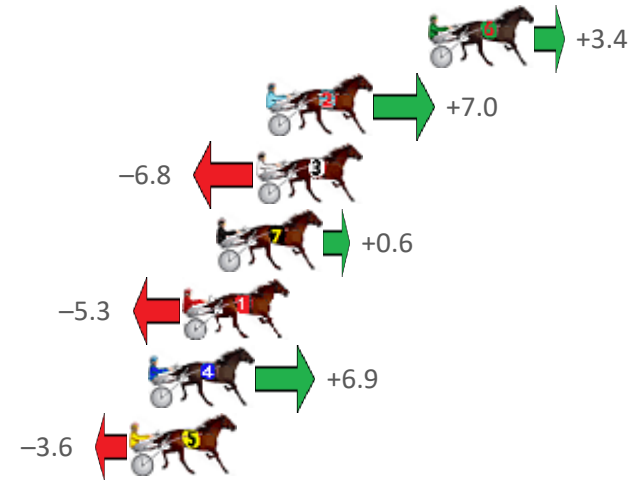

Albion Park Race 6 Distance 2138m

Tuesday, 15 December 2020

Gross Time: 2:33.30 MileRate: 1:55.40 LeadTime: 38.20s First Qtr: 28.80s Second Qtr: 30.20s Third Qtr: 28.30s Fourth Qtr: 27.80s

NoHorse	Plc	Margin	Time	800Time (W)	400 Time (W)
6 CARLA CLARE	1	0.0m	2:33.30	55.86s (1)	27.70s (1)
2 SO KOOL MASTER	2	6.4m	2:33.77	55.61s (1)	27.70s (2)
3 JUST ROKIN	3	6.8m	2:33.80	56.57s (0)	28.27s (0)
7 SIR JULIAN	4	8.4m	2:33.91	56.06s (0)	27.74s (0)
1 OYSTER STRIDE	5	9.7m	2:34.01	56.47s (0)	28.14s (0)
4 CHERRYS THE BEST	6	11.1m	2:34.11	55.62s (1)	27.68s (2)
5 INVINCIBLE LOXTON	7	11.8m	2:34.16	56.35s (1)	28.17s (1)

Finish Position and metres gained from 800m

Sectionals
Powered by

PJ HARNESS ANALYSER **NEW**

Learn the power of sectionals

Check us out at www.pjdata.com.au

The Racing Queensland Board (trading as Racing Queensland) and provider are not responsible for the completeness or accuracy of any of the information contained herein, and makes no representations about its suitability for any purpose.