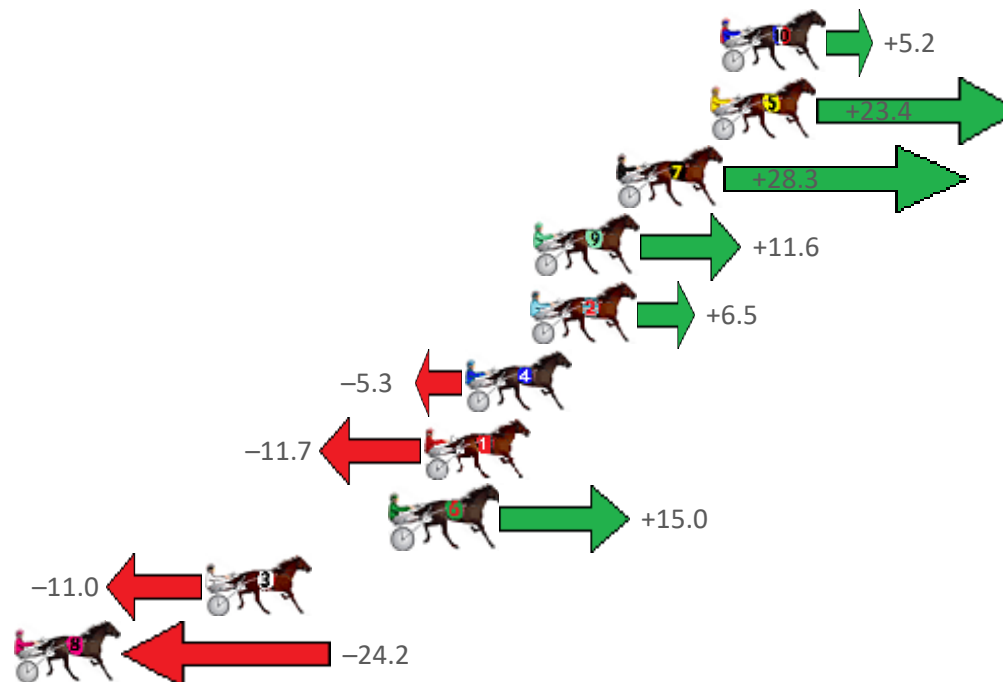

Albion Park Race 5 Distance 1660m

Tuesday, 15 December 2020

Gross Time: 2:00.00 MileRate: 1:56.30 LeadTime: 3.50s First Qtr: 27.90s Second Qtr: 31.10s Third Qtr: 29.10s Fourth Qtr: 28.40s

NoHorse	Plc	Margin	Time	800Time (W)	400 Time (W)
10 FLAME LADY	1	0.0m	2:00.00	57.13s (1)	28.37s (1)
5 SHEZALUCKYLADY	2	0.4m	2:00.03	55.83s (1)	28.12s (2)
7 ATOMIC BOMBSHELL	3	4.1m	2:00.31	55.48s (1)	28.01s (2)
9 JAY DEE BE ROLLIN	4	7.4m	2:00.55	56.67s (1)	27.93s (1)
2 COPPICE	5	7.5m	2:00.56	57.04s (1)	28.25s (1)
4 FEEL THE THUNDER	6	10.1m	2:00.75	57.88s (0)	28.80s (0)
1 STUDLEIGH WILL	7	11.7m	2:00.87	58.34s (0)	29.23s (0)
6 LANCELOT BROMAC	8	13.0m	2:00.97	56.43s (1)	28.22s (2)
3 THE RAGNBONE MAN	9	20.4m	2:01.52	58.29s (1)	29.47s (1)
8 FEEL THE THRILL	10	33.6m	2:02.51	59.23s (0)	30.01s (0)

Finish Position and metres gained from 800m

Sectionals
Powered by

PJ HARNESS ANALYSER **NEW**

Learn the power of sectionals

Check us out at www.pjdata.com.au

The Racing Queensland Board (trading as Racing Queensland) and provider are not responsible for the completeness or accuracy of any of the information contained herein, and makes no representations about its suitability for any purpose.