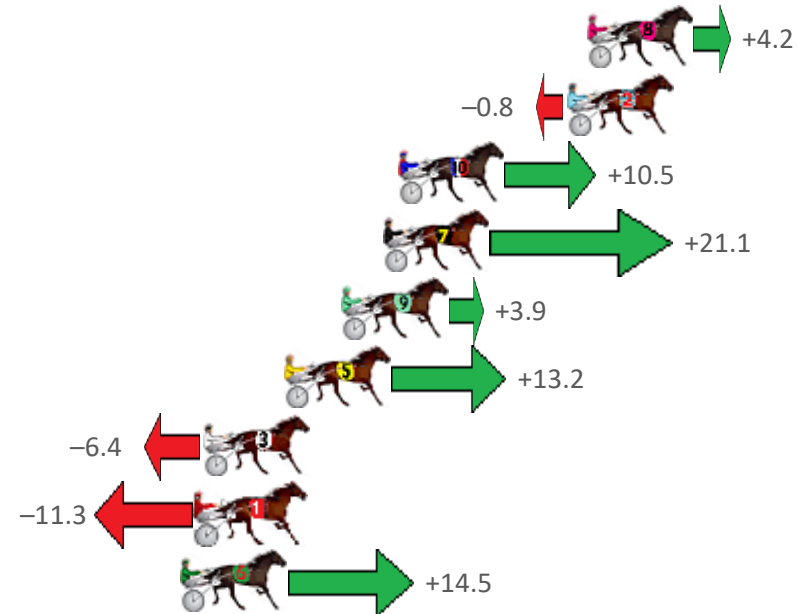

Albion Park Race 10 Distance 1660m

Tuesday, 15 December 2020

Gross Time: 1:57.10 MileRate: 1:53.50 LeadTime: 3.50s First Qtr: 28.10s Second Qtr: 28.60s Third Qtr: 28.80s Fourth Qtr: 28.10s

NoHorse	Plc	Margin	Time	800Time (W)	400 Time (W)
8 OAXACAN DREAM	1	0.0m	1:57.10	56.60s (1)	27.93s (1)
2 LEFT A TERROR	2	0.8m	1:57.16	56.96s (0)	28.16s (0)
10 JIGGLE AND JIVE	3	7.5m	1:57.65	56.16s (1)	27.58s (2)
7 KENSINGTON BILL	4	8.1m	1:57.70	55.41s (1)	27.32s (2)
9 THE HUMMER	5	9.7m	1:57.82	56.62s (1)	28.02s (2)
5 MAN OF ACTION	6	12.0m	1:57.99	55.97s (0)	28.16s (0)
3 TRUE STEPPER	7	15.2m	1:58.22	57.35s (1)	28.55s (1)
1 LIVE ATOM	8	15.5m	1:58.24	57.70s (0)	28.85s (0)
6 CAPTAIN COSMONAUT	9	16.1m	1:58.29	55.87s (0)	28.02s (0)

Finish Position and metres gained from 800m

Sectionals
Powered by

PJ HARNESS ANALYSER **NEW**

Learn the power of sectionals

Check us out at www.pjdata.com.au

The Racing Queensland Board (trading as Racing Queensland) and provider are not responsible for the completeness or accuracy of any of the information contained herein, and makes no representations about its suitability for any purpose.