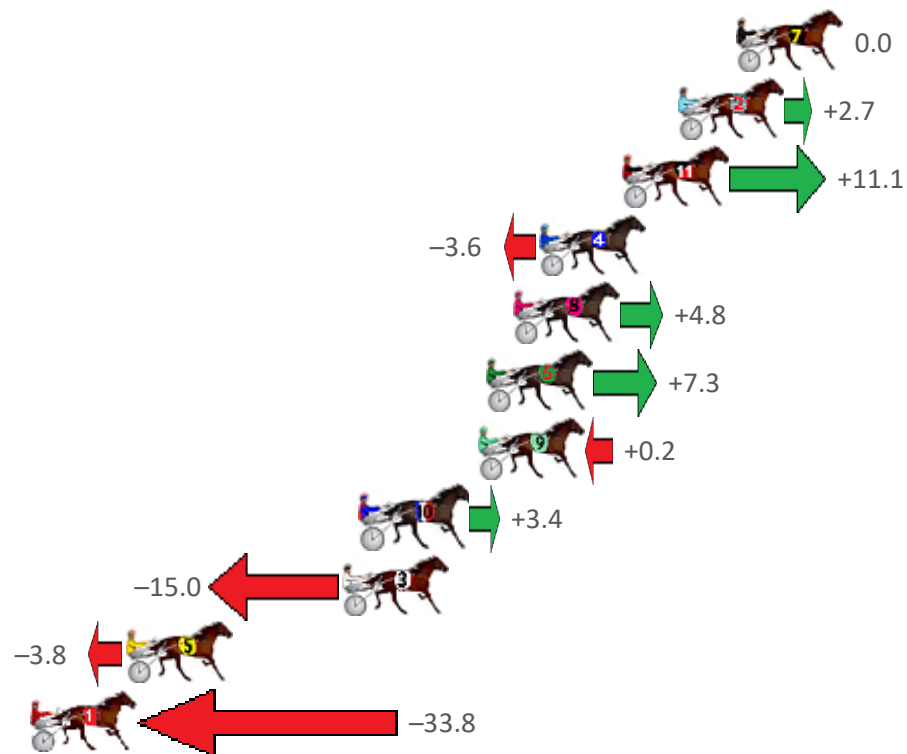

Albion Park Race 1 Distance 2138m

Saturday, 12 December 2020

Gross Time: 2:32.70 MileRate: 1:55.00 LeadTime: 35.90s First Qtr: 28.90s Second Qtr: 30.00s Third Qtr: 28.20s Fourth Qtr: 29.70s

NoHorse	Plc	Margin	Time	800Time (W)	400 Time (W)
7 LETS KATCHMEIFUCAN	1	0.0m	2:32.70	57.90s (0)	29.70s (0)
2 BRIDGET BLUE CHIP	2	2.3m	2:32.88	57.71s (1)	29.37s (2)
11 SPEEDY DOMINIC	3	4.5m	2:33.05	57.10s (1)	28.84s (2)
4 IDEAL WORLD	4	7.8m	2:33.31	58.16s (0)	29.82s (0)
8 COURAGEOUS SAINT	5	8.8m	2:33.38	57.55s (0)	28.89s (1)
6 TACTICAL RESPONSE	6	9.9m	2:33.47	57.37s (2)	30.24s (2)
9 CORSINI	7	10.2m	2:33.49	57.89s (1)	29.52s (1)
10 GODDESS JUJON	8	14.8m	2:33.85	57.66s (0)	28.99s (1)
3 MARETTI	9	15.6m	2:33.91	58.98s (1)	30.33s (1)
5 EL GRAN SENOR	10	24.2m	2:34.58	58.17s (1)	29.86s (2)
1 TRUE CONFESSIONS	11	42.8m	2:36.03	60.33s (0)	31.68s (0)

Finish Position and metres gained from 800m

Sectionals
Powered by

PJ HARNESS ANALYSER **NEW**

Learn the power of sectionals

Check us out at www.pjdata.com.au

The Racing Queensland Board (trading as Racing Queensland) and provider are not responsible for the completeness or accuracy of any of the information contained herein, and makes no representations about its suitability for any purpose.