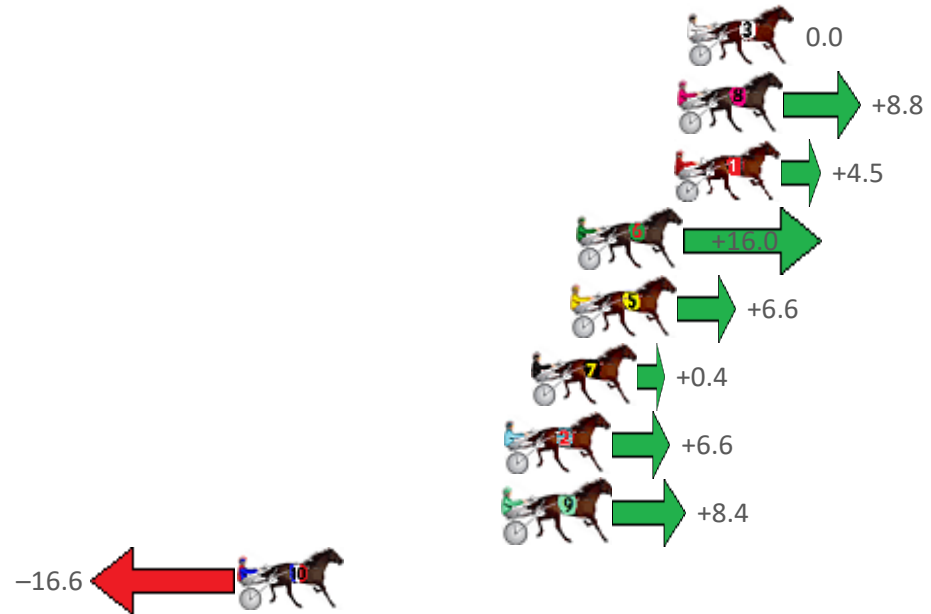

Albion Park Race 6 Distance 1660m

Saturday, 12 December 2020

Gross Time: 1:58.30 MileRate: 1:54.70 LeadTime: 3.30s First Qtr: 28.10s Second Qtr: 28.60s Third Qtr: 28.40s Fourth Qtr: 29.90s

NoHorse	Plc	Margin	Time	800Time (W)	400 Time (W)
3 FRANCO HAMPTON	1	0.0m	1:58.30	58.30s (0)	29.90s (0)
8 PARAVANI	2	0.4m	1:58.33	57.66s (0)	29.31s (0)
1 BLISSFULDAY	3	0.5m	1:58.34	57.97s (0)	29.62s (0)
6 VIENNA BOY	4	4.4m	1:58.64	57.14s (1)	29.04s (1)
5 B MAC C	5	4.6m	1:58.66	57.82s (1)	29.45s (1)
7 ALWAYS A SECRET	6	6.2m	1:58.79	58.27s (1)	29.87s (2)
2 LA SAFRON	7	7.2m	1:58.86	57.82s (0)	29.50s (0)
9 NOTORIOUS	8	7.2m	1:58.86	57.69s (1)	29.62s (2)
10 ROCKNROLL CLASSIC	9	17.8m	1:59.69	59.50s (1)	30.97s (1)

Finish Position and metres gained from 800m

Sectionals
Powered by

PJ HARNESS ANALYSER **NEW**

Learn the power of sectionals

Check us out at www.pjdata.com.au

The Racing Queensland Board (trading as Racing Queensland) and provider are not responsible for the completeness or accuracy of any of the information contained herein, and makes no representations about its suitability for any purpose.