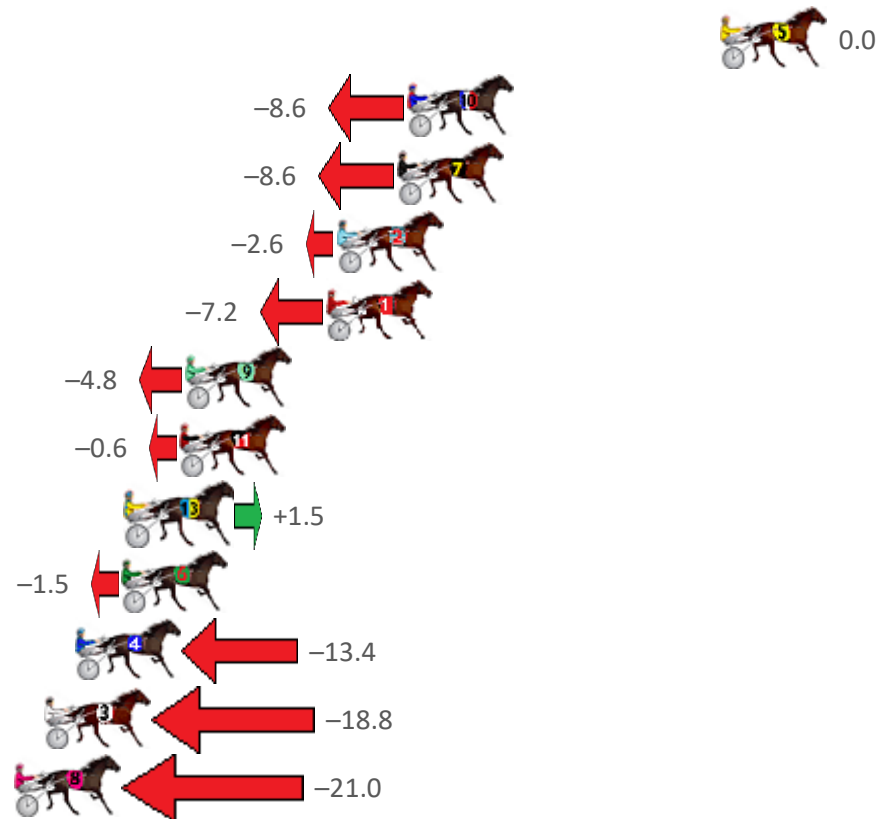

Albion Park Race 8 Distance 2680m

Saturday, 12 December 2020

Gross Time: 3:17.30 MileRate: 1:58.50 LeadTime: 80.60s First Qtr: 29.70s Second Qtr: 31.70s Third Qtr: 29.10s Fourth Qtr: 26.20s

NoHorse	Plc	Margin	Time	800Time (W)	400 Time (W)
5 KING OF SWING	1	0.0m	3:17.30	55.30s (0)	26.20s (0)
10 COLT THIRTY ONE	2	12.4m	3:18.16	55.89s (1)	26.77s (1)
7 TURN IT UP	3	12.8m	3:18.18	55.89s (0)	26.76s (0)
2 THE BLACK PRINCE	4	15.2m	3:18.35	55.48s (0)	26.36s (0)
1 ONE CHANGE	5	15.6m	3:18.38	55.79s (0)	26.66s (0)
9 BALRAJ	6	21.2m	3:18.77	55.63s (1)	27.12s (2)
11 LILAC FLASH	7	21.4m	3:18.78	55.34s (1)	26.84s (2)
13 BRIGHT ENERGY	8	23.5m	3:18.92	55.20s (1)	26.68s (2)
6 NORTHVIEW HUSTLER	9	23.7m	3:18.94	55.40s (0)	26.56s (1)
4 SECRETAGENT TYCOON	10	25.6m	3:19.07	56.22s (1)	27.02s (1)
3 CRUZ	11	26.8m	3:19.15	56.59s (1)	27.44s (1)
8 CLINTAL DO	12	37.8m	3:19.91	56.74s (0)	27.49s (0)

Finish Position and metres gained from 800m

Sectionals
Powered by

PJ HARNES ANALYSER **NEW**

Learn the power of sectionals

Check us out at www.pjdata.com.au

The Racing Queensland Board (trading as Racing Queensland) and provider are not responsible for the completeness or accuracy of any of the information contained herein, and makes no representations about its suitability for any purpose.