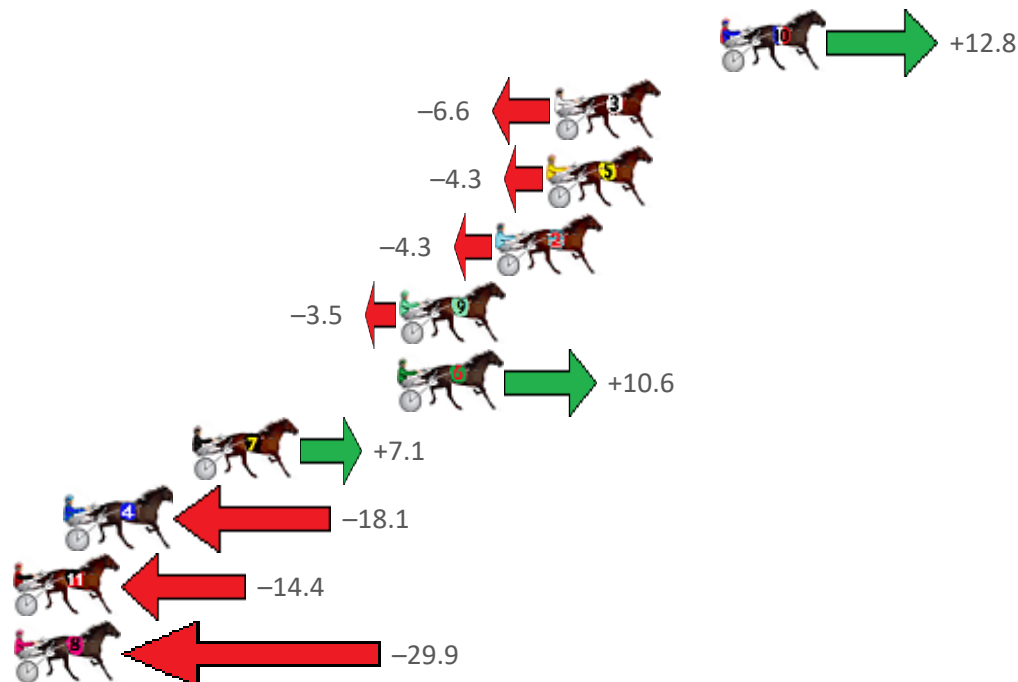

Albion Park Race 2 Distance 1660m

Saturday, 12 December 2020

Gross Time: 1:56.40 MileRate: 1:52.80 LeadTime: 3.50s First Qtr: 27.50s Second Qtr: 29.00s Third Qtr: 27.70s Fourth Qtr: 28.70s

NoHorse	Plc	Margin	Time	800Time (W)	400 Time (W)
10 PACIFIC DRUMS	1	0.0m	1:56.40	55.50s (1)	27.83s (1)
3 THE FORTUNATE SON	2	6.6m	1:56.90	56.86s (0)	29.17s (0)
5 BOHANNAN	3	6.9m	1:56.92	56.70s (1)	29.09s (1)
2 MADAMOISELLE JUJON	4	8.9m	1:57.07	56.70s (0)	28.98s (0)
9 MEGA STAR	5	12.7m	1:57.36	56.65s (0)	28.85s (0)
6 HAVING THE FAITH	6	12.8m	1:57.36	55.66s (1)	28.43s (0)
7 LIFES BLACK	7	20.9m	1:57.97	55.90s (1)	28.62s (1)
4 NO CONFESSION	8	25.9m	1:58.35	57.67s (1)	30.02s (1)
11 NIKITARAS	9	31.6m	1:58.78	57.41s (1)	29.74s (1)
8 THEARTOFINFUSION	10	89.9m	2:03.17	58.50s (0)	30.48s (0)

Finish Position and metres gained from 800m

Sectionals
Powered by

PJ HARNES ANALYSER **NEW**

Learn the power of sectionals

Check us out at www.pjdata.com.au

The Racing Queensland Board (trading as Racing Queensland) and provider are not responsible for the completeness or accuracy of any of the information contained herein, and makes no representations about its suitability for any purpose.