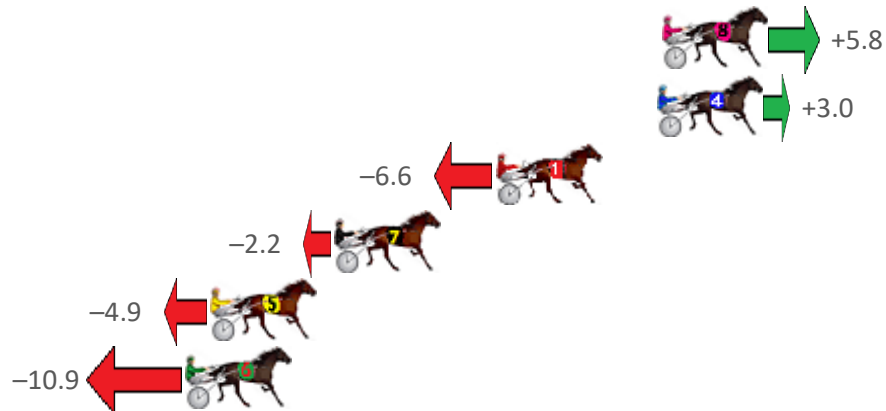

Albion Park Race 10 Distance 1660m

Saturday, 12 December 2020

Gross Time: 2:01.70 MileRate: 1:58.00 LeadTime: 3.60s First Qtr: 30.40s Second Qtr: 31.80s Third Qtr: 29.00s Fourth Qtr: 26.90s

NoHorse	Plc	Margin	Time	800Time (W)	400 Time (W)
8 FRONTLINER	1	0.0m	2:01.70	55.50s (0)	26.47s (0)
4 MANILA PLAYBOY	2	0.2m	2:01.71	55.69s (1)	26.82s (1)
1 JASPER	3	6.6m	2:02.17	56.36s (0)	27.34s (0)
7 CHAMONIX	4	13.0m	2:02.62	56.05s (0)	26.95s (0)
5 MISS VERSTAPPEN	5	17.9m	2:02.97	56.24s (1)	27.37s (2)
6 MY ULTIMATE HESTON	6	18.9m	2:03.04	56.66s (1)	27.64s (1)

Finish Position and metres gained from 800m

Sectionals
Powered by

PJ HARNES ANALYSER **NEW**

Learn the power of sectionals

Check us out at www.pjdata.com.au

The Racing Queensland Board (trading as Racing Queensland) and provider are not responsible for the completeness or accuracy of any of the information contained herein, and makes no representations about its suitability for any purpose.