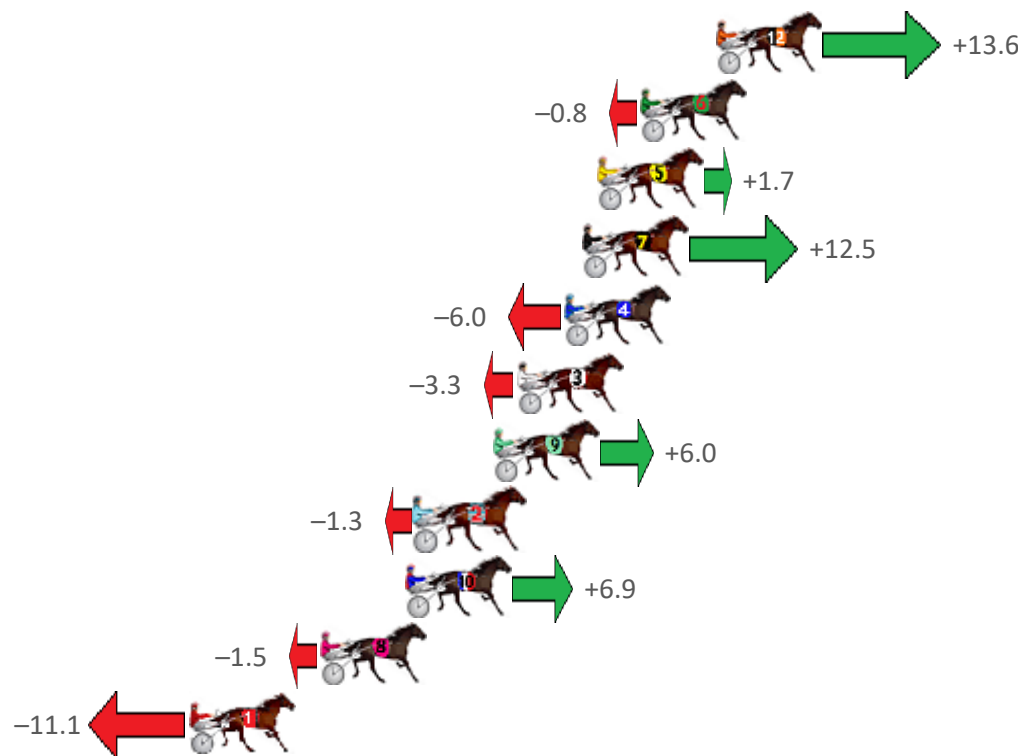

Albion Park Race 9 Distance 2138m

Saturday, 12 December 2020

Gross Time: 2:38.10 MileRate: 1:59.00 LeadTime: 38.50s First Qtr: 32.30s Second Qtr: 31.30s Third Qtr: 28.40s Fourth Qtr: 27.60s

NoHorse	Plc	Margin	Time	800Time (W)	400 Time (W)
12 CHEVRONS REWARD	1	0.0m	2:38.10	55.05s (2)	27.35s (2)
6 SPARKLING CULLECT	2	3.0m	2:38.32	56.06s (1)	27.81s (1)
5 LENNY THE LEGEND	3	4.7m	2:38.44	55.88s (1)	27.62s (1)
7 LISA LINCOLN	4	5.3m	2:38.48	55.13s (2)	27.44s (2)
4 COMMODORE JUJON	5	6.0m	2:38.54	56.42s (0)	28.01s (0)
3 MONTANA CHIEF	6	7.9m	2:38.67	56.23s (0)	27.83s (0)
9 LITTLE CHANGE	7	8.8m	2:38.74	55.58s (1)	27.30s (1)
2 JAMES DEAN	8	11.9m	2:38.96	56.09s (1)	27.80s (1)
10 RIVERLEIGH ROCKET	9	12.3m	2:38.99	55.52s (1)	27.59s (2)
8 CARDLESFROMHEAVEN	10	15.7m	2:39.24	56.10s (0)	27.70s (0)
1 HOT ROD HEAVEN	11	20.9m	2:39.62	56.77s (0)	28.36s (0)

Finish Position and metres gained from 800m

Sectionals
Powered by

PJ HARNESS ANALYSER **NEW**

Learn the power of sectionals

Check us out at www.pjdata.com.au

The Racing Queensland Board (trading as Racing Queensland) and provider are not responsible for the completeness or accuracy of any of the information contained herein, and makes no representations about its suitability for any purpose.