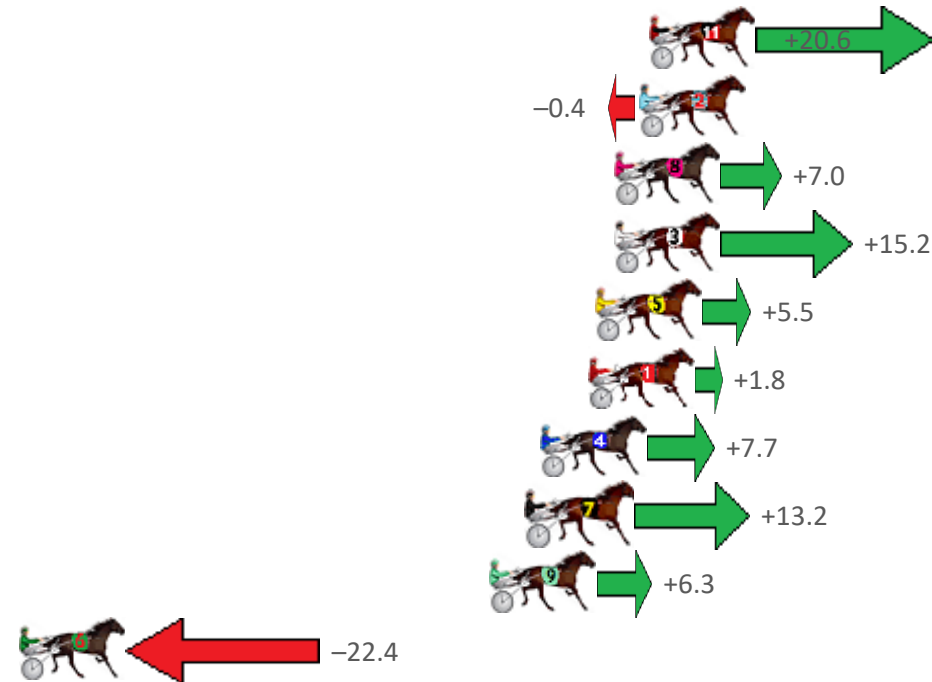

Albion Park Race 5 Distance 1660m

Saturday, 12 December 2020

Gross Time: 1:58.60 MileRate: 1:55.00 LeadTime: 3.20s First Qtr: 27.70s Second Qtr: 29.60s Third Qtr: 29.10s Fourth Qtr: 29.00s

NoHorse	Plc	Margin	Time	800Time (W)	400 Time (W)
11 STRADDIE	1	0.0m	1:58.60	56.61s (2)	28.63s (2)
2 BOMB SUIT	2	0.4m	1:58.63	58.13s (0)	29.03s (0)
8 MAJOR FERNCO	3	1.4m	1:58.71	57.59s (0)	28.47s (0)
3 LARRY LINCOLN	4	1.4m	1:58.71	57.00s (1)	28.38s (2)
5 MISS RUBY SUNSHINE	5	2.1m	1:58.76	57.70s (1)	28.57s (1)
1 BETTERTHANDIAMOND	6	2.4m	1:58.78	57.97s (0)	28.84s (0)
4 A RAINBOW DELIGHT	7	4.3m	1:58.93	57.54s (1)	28.29s (2)
7 FOND MEMORIES	8	4.8m	1:58.97	57.15s (0)	28.38s (1)
9 MACH LE MORE	9	6.3m	1:59.08	57.65s (0)	28.52s (0)
6 COLBY	10	25.0m	2:00.50	59.72s (1)	30.59s (1)

Finish Position and metres gained from 800m

Sectionals
Powered by

PJ HARNESS ANALYSER **NEW**

Learn the power of sectionals

Check us out at www.pjdata.com.au

The Racing Queensland Board (trading as Racing Queensland) and provider are not responsible for the completeness or accuracy of any of the information contained herein, and makes no representations about its suitability for any purpose.