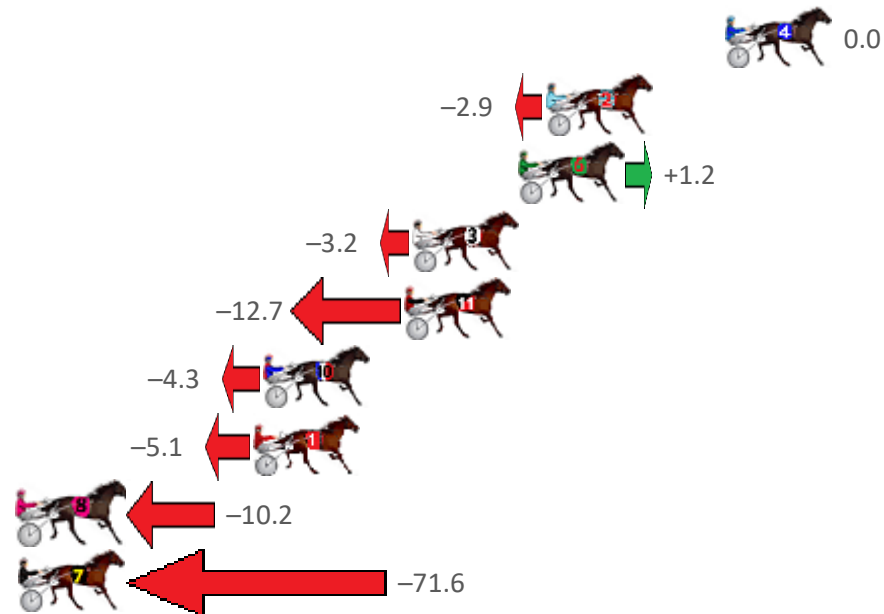

Albion Park Race 4 Distance 1660m

Saturday, 12 December 2020

Gross Time: 1:59.50 MileRate: 1:55.80 LeadTime: 3.50s First Qtr: 28.00s Second Qtr: 29.70s Third Qtr: 29.10s Fourth Qtr: 29.20s

NoHorse	Plc	Margin	Time	800Time (W)	400 Time (W)
4 ARNOLD	1	0.0m	1:59.50	58.30s (0)	29.20s (0)
2 MONARO MIA	2	7.1m	2:00.04	58.51s (0)	29.38s (0)
6 NEEDABACARDI	3	8.2m	2:00.13	58.21s (1)	29.48s (2)
3 OUR OVERANOVA	4	12.4m	2:00.45	58.53s (0)	29.64s (1)
11 MAJESTIC SIMON	5	12.7m	2:00.47	59.22s (1)	30.08s (1)
10 GARLAND GREENE	6	18.3m	2:00.90	58.61s (1)	29.69s (1)
1 BD KHAOSAN	7	18.7m	2:00.93	58.67s (0)	29.64s (0)
8 SIR FAHRENHEIT	8	28.6m	2:01.69	59.04s (1)	30.01s (0)
7 GREG THE GREAT	9	76.4m	2:05.35	63.49s (1)	33.25s (1)

Finish Position and metres gained from 800m

Sectionals
Powered by

PJ HARNESS ANALYSER **NEW**

Learn the power of sectionals

Check us out at www.pjdata.com.au

The Racing Queensland Board (trading as Racing Queensland) and provider are not responsible for the completeness or accuracy of any of the information contained herein, and makes no representations about its suitability for any purpose.