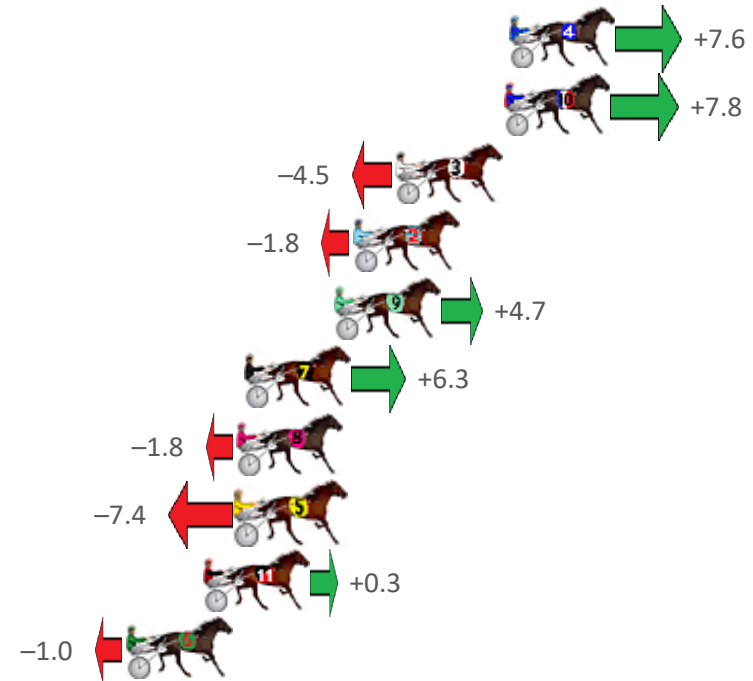

Albion Park Race 3 Distance 1660m

Saturday, 12 December 2020

Gross Time: 1:57.20 MileRate: 1:53.70 LeadTime: 3.40s First Qtr: 27.70s Second Qtr: 30.40s Third Qtr: 27.80s Fourth Qtr: 27.90s

NoHorse	Plc	Margin	Time	800Time (W)	400 Time (W)
4 ESCALERA	1	0.0m	1:57.20	55.17s (1)	27.46s (1)
10 NO WIN NO FEED	2	0.2m	1:57.21	55.16s (2)	27.73s (2)
3 NURBURGRING	3	4.5m	1:57.53	56.01s (0)	28.21s (0)
2 JOHNNY WHITE	4	6.2m	1:57.65	55.82s (0)	28.02s (0)
9 SUBTLE DELIGHT	5	6.9m	1:57.71	55.37s (1)	27.62s (1)
7 FAME ASSURED	6	10.5m	1:57.97	55.26s (2)	27.84s (2)
8 OUR MAJOR DAY	7	10.8m	1:57.99	55.82s (0)	28.01s (0)
5 KINGOFTHESTARS	8	10.8m	1:57.99	56.21s (1)	28.51s (1)
11 MAYWYNS BEST	9	12.1m	1:58.09	55.68s (2)	28.25s (2)
6 LEOS BEST	10	15.2m	1:58.32	55.77s (0)	27.96s (0)

Finish Position and metres gained from 800m

Sectionals
Powered by

PJ HARNESS ANALYSER **NEW**

Learn the power of sectionals

Check us out at www.pjdata.com.au

The Racing Queensland Board (trading as Racing Queensland) and provider are not responsible for the completeness or accuracy of any of the information contained herein, and makes no representations about its suitability for any purpose.