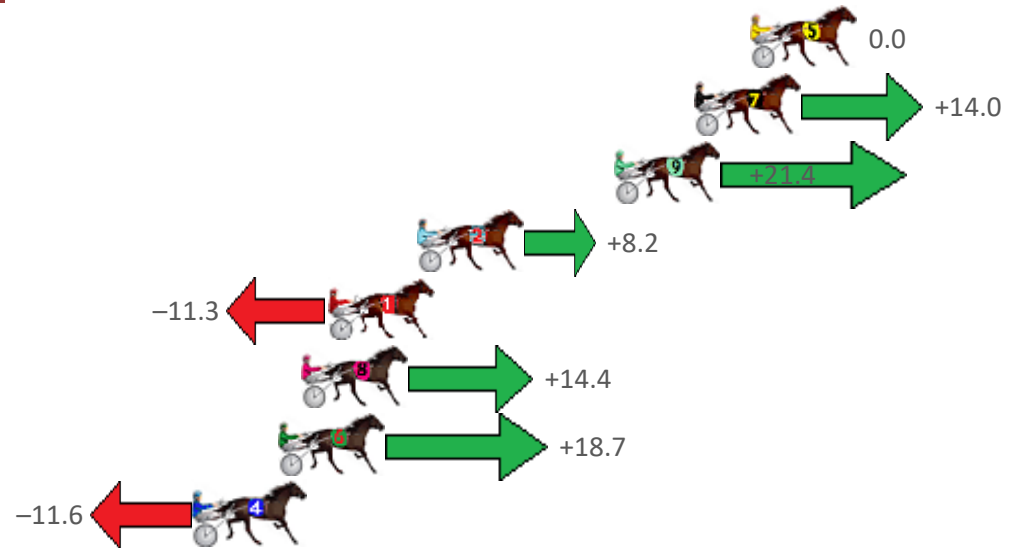

Albion Park Race 7 Distance 2138m

Saturday, 12 December 2020

Gross Time: 2:33.50 MileRate: 1:55.50 LeadTime: 37.80s First Qtr: 29.90s Second Qtr: 30.30s Third Qtr: 27.60s Fourth Qtr: 27.90s

NoHorse	Plc	Margin	Time	800Time (W)	400 Time (W)
5 WILL THE WIZARD	1	0.0m	2:33.50	55.50s (0)	27.90s (0)
7 RANGER BOMB	2	2.2m	2:33.66	54.53s (1)	27.12s (1)
9 GOVERNOR JUJON	3	5.4m	2:33.90	54.02s (1)	26.46s (1)
2 PELOSI	4	13.2m	2:34.47	54.93s (1)	27.41s (1)
1 THE HUMMER	5	16.7m	2:34.73	56.28s (0)	28.07s (0)
8 BLACKSADANCE	6	17.8m	2:34.81	54.51s (1)	26.96s (1)
6 VIRGIL	7	18.7m	2:34.87	54.21s (1)	26.66s (1)
4 OUR BALOU	8	22.0m	2:35.11	56.30s (0)	28.04s (0)

Finish Position and metres gained from 800m

Sectionals
Powered by

PJ HARNESS ANALYSER **NEW**

Learn the power of sectionals

Check us out at www.pjdata.com.au

The Racing Queensland Board (trading as Racing Queensland) and provider are not responsible for the completeness or accuracy of any of the information contained herein, and makes no representations about its suitability for any purpose.