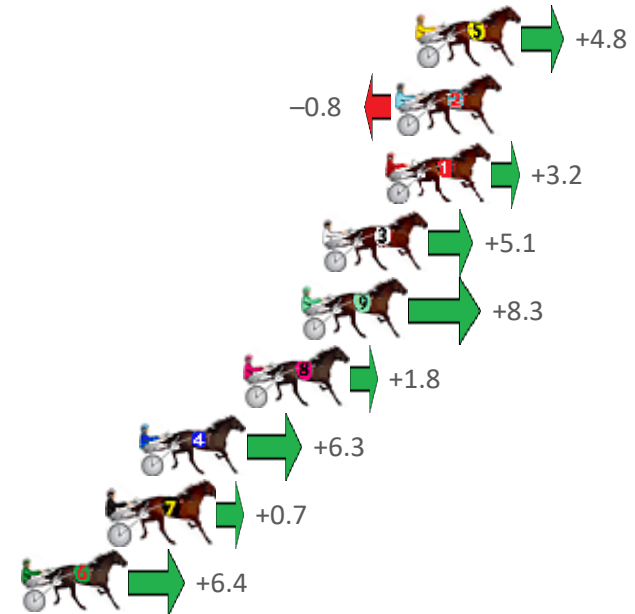

Albion Park Race 10 Distance 1660m

Saturday, 5 December 2020

Gross Time: 1:58.80 MileRate: 1:55.20 LeadTime: 3.30s First Qtr: 28.30s Second Qtr: 31.20s Third Qtr: 28.90s Fourth Qtr: 27.10s

NoHorse	Plc	Margin	Time	800Time (W)	400 Time (W)
5 MISTER DONALD	1	0.0m	1:58.80	55.67s (1)	26.92s (1)
2 KEY LARGO	2	0.8m	1:58.86	56.06s (0)	27.15s (0)
1 LENNY THE LEGEND	3	1.2m	1:58.89	55.78s (0)	26.87s (0)
3 ELMS CREEK	4	3.7m	1:59.06	55.64s (1)	26.86s (1)
9 WINKANDITSOVER	5	4.5m	1:59.12	55.42s (1)	26.62s (1)
8 POWER SURGE	6	6.8m	1:59.29	55.87s (0)	26.97s (0)
4 PETITE PAREE	7	10.9m	1:59.58	55.56s (1)	26.68s (1)
7 LEFT A TERROR	8	12.1m	1:59.66	55.95s (0)	27.01s (0)
6 COMMODORE JUJON	9	15.6m	1:59.91	55.55s (1)	26.71s (1)

Finish Position and metres gained from 800m

Sectionals
Powered by

The Racing Queensland Board (trading as Racing Queensland) and provider are not responsible for the completeness or accuracy of any of the information contained herein, and makes no representations about its suitability for any purpose.