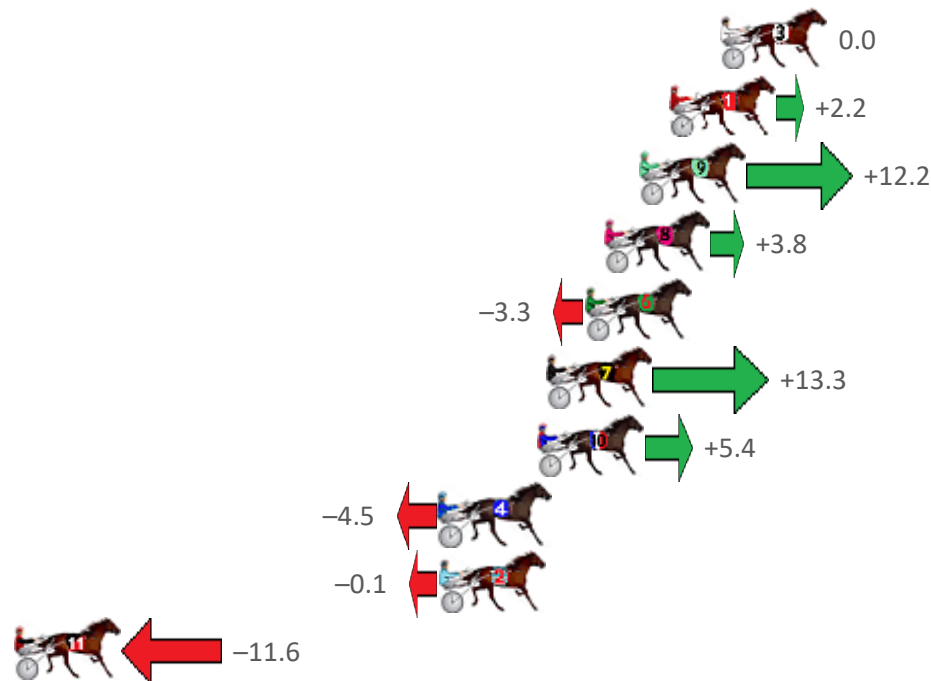

Albion Park Race 8 Distance 1660m

Saturday, 5 December 2020

Gross Time: 1:58.00 MileRate: 1:54.40 LeadTime: 3.50s First Qtr: 28.20s Second Qtr: 30.90s Third Qtr: 28.10s Fourth Qtr: 27.30s

NoHorse	Plc	Margin	Time	800Time (W)	400 Time (W)
3 NO WIN NO FEED	1	0.0m	1:58.00	55.40s (0)	27.30s (0)
1 GEORGIE MARTIN	2	2.0m	1:58.14	55.25s (0)	26.97s (0)
9 CHEVRONS REWARD	3	3.2m	1:58.23	54.56s (1)	27.46s (1)
8 FAME ASSURED	4	4.6m	1:58.33	55.14s (0)	26.82s (0)
6 SAUCY DREAMS	5	5.3m	1:58.38	55.63s (1)	27.25s (1)
7 RUBIES FOR TASH	6	6.9m	1:58.50	54.48s (1)	26.74s (1)
10 JUST ROKIN	7	7.2m	1:58.52	55.03s (0)	26.69s (0)
4 CHERRYS THE BEST	8	11.1m	1:58.80	55.71s (1)	27.32s (1)
2 CARLA CLARE	9	11.1m	1:58.80	55.41s (1)	27.13s (2)
11 JOANNIES GIRL	10	28.8m	2:00.07	56.20s (0)	27.86s (0)

Finish Position and metres gained from 800m

Sectionals
Powered by

PJ HARNESS ANALYSER **NEW**

Learn the power of sectionals

Check us out at www.pjdata.com.au

The Racing Queensland Board (trading as Racing Queensland) and provider are not responsible for the completeness or accuracy of any of the information contained herein, and makes no representations about its suitability for any purpose.