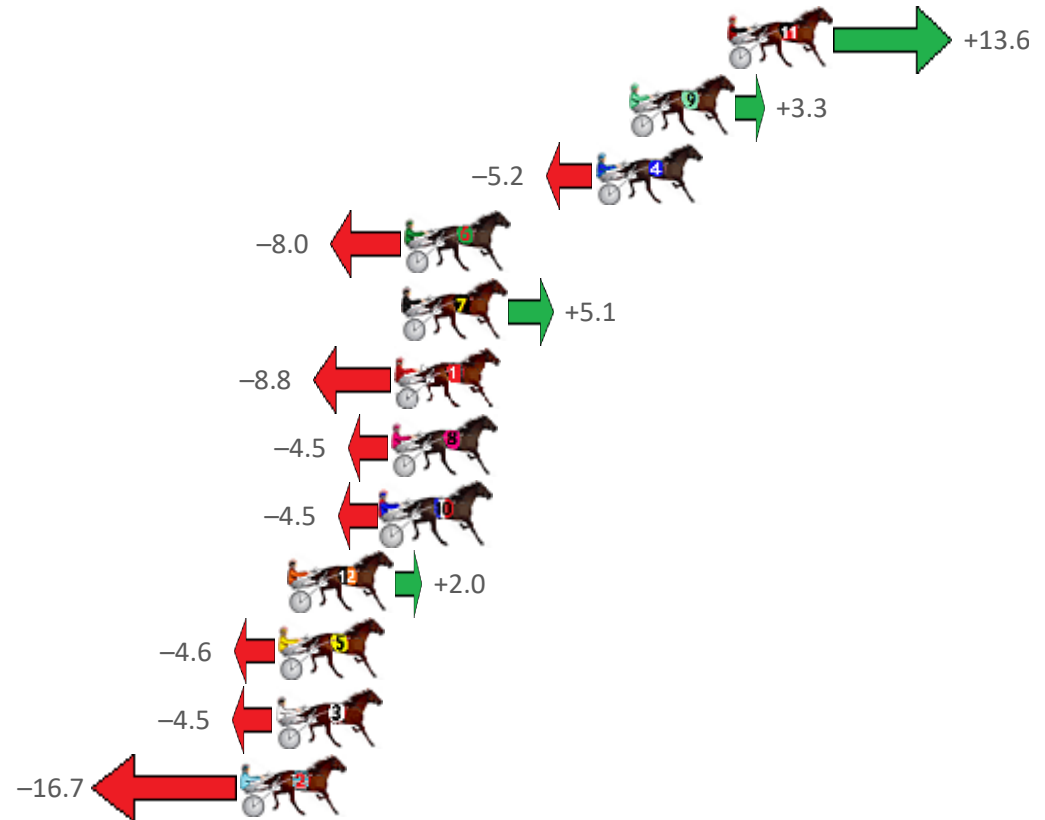

Albion Park Race 7 Distance 2138m

Saturday, 5 December 2020

Gross Time: 2:34.20 MileRate: 1:56.00 LeadTime: 36.80s First Qtr: 31.00s Second Qtr: 30.60s Third Qtr: 27.50s Fourth Qtr: 28.30s

NoHorse	Plc	Margin	Time	800Time (W)	400 Time (W)
11 WILL THE WIZARD	1	0.0m	2:34.20	54.86s (2)	27.46s (3)
9 COLBY	2	3.9m	2:34.49	55.57s (1)	27.93s (1)
4 BOMB SUIT	3	5.2m	2:34.59	56.16s (0)	28.67s (0)
6 MAJOR MUCHA	4	12.8m	2:35.15	56.35s (2)	28.85s (2)
7 HAVING THE FAITH	5	12.9m	2:35.16	55.45s (1)	27.93s (1)
1 MISTER COLE	6	13.2m	2:35.18	56.41s (0)	28.92s (0)
8 LITTLE CHANGE	7	13.3m	2:35.19	56.11s (0)	28.62s (0)
10 MILLWOOD TILLY	8	13.7m	2:35.22	56.11s (2)	28.74s (3)
12 TIZ A SIZZLER	9	17.4m	2:35.49	55.66s (2)	28.31s (2)
5 OUR BALOU	10	17.8m	2:35.52	56.12s (0)	28.60s (0)
3 GOOD AS IT GETS	11	17.9m	2:35.53	56.11s (1)	28.59s (1)
2 SOHO TSUNAMI	12	19.3m	2:35.64	56.96s (1)	29.33s (1)

Finish Position and metres gained from 800m

Sectionals
Powered by

PJ HARNES ANALYSER **NEW**

Learn the power of sectionals

Check us out at www.pjdata.com.au

The Racing Queensland Board (trading as Racing Queensland) and provider are not responsible for the completeness or accuracy of any of the information contained herein, and makes no representations about its suitability for any purpose.