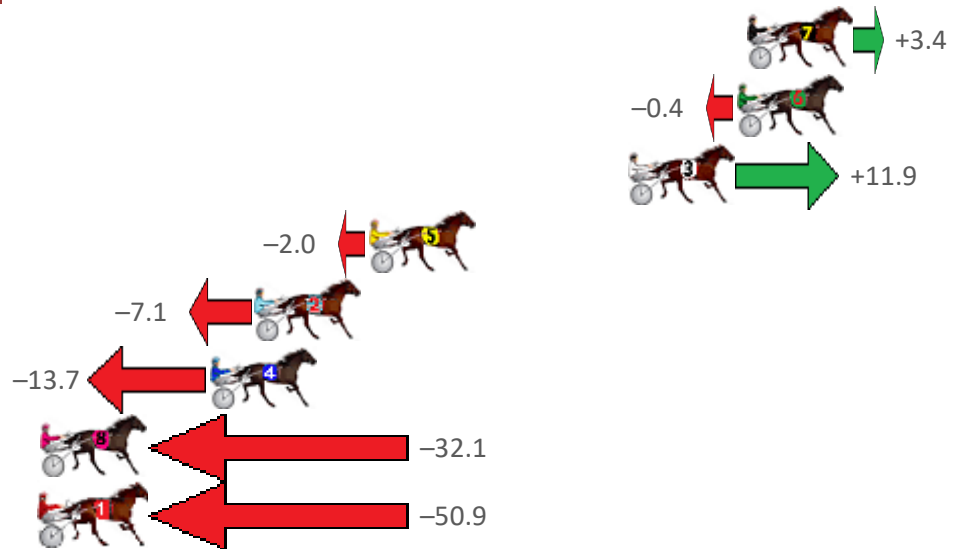

Albion Park Race 2 Distance 2138m

Saturday, 5 December 2020

Gross Time: 2:31.30 MileRate: 1:53.90 LeadTime: 37.50s First Qtr: 29.00s Second Qtr: 29.80s Third Qtr: 27.50s Fourth Qtr: 27.50s

NoHorse	Plc	Margin	Time	800Time (W)	400 Time (W)
7 GOVERNOR JUJON	1	0.0m	2:31.30	54.77s (1)	27.17s (1)
6 BLACKSADANCE	2	0.4m	2:31.33	55.03s (0)	27.53s (0)
3 RANGER BOMB	3	4.7m	2:31.64	54.19s (1)	26.56s (2)
5 VIRGIL	4	15.0m	2:32.39	55.14s (0)	27.35s (0)
2 THE HUMMER	5	19.5m	2:32.71	55.49s (1)	27.78s (1)
4 MAJOR FERNCO	6	21.3m	2:32.84	55.94s (1)	28.33s (1)
8 BOMBADIER JUJON	7	40.9m	2:34.26	57.19s (0)	29.41s (0)
1 GLENEAGLE WARRIOR	8	55.1m	2:35.29	58.48s (0)	30.69s (0)

Finish Position and metres gained from 800m

Sectionals
Powered by

PJ HARNES ANALYSER **NEW**

Learn the power of sectionals

Check us out at www.pjdata.com.au

The Racing Queensland Board (trading as Racing Queensland) and provider are not responsible for the completeness or accuracy of any of the information contained herein, and makes no representations about its suitability for any purpose.