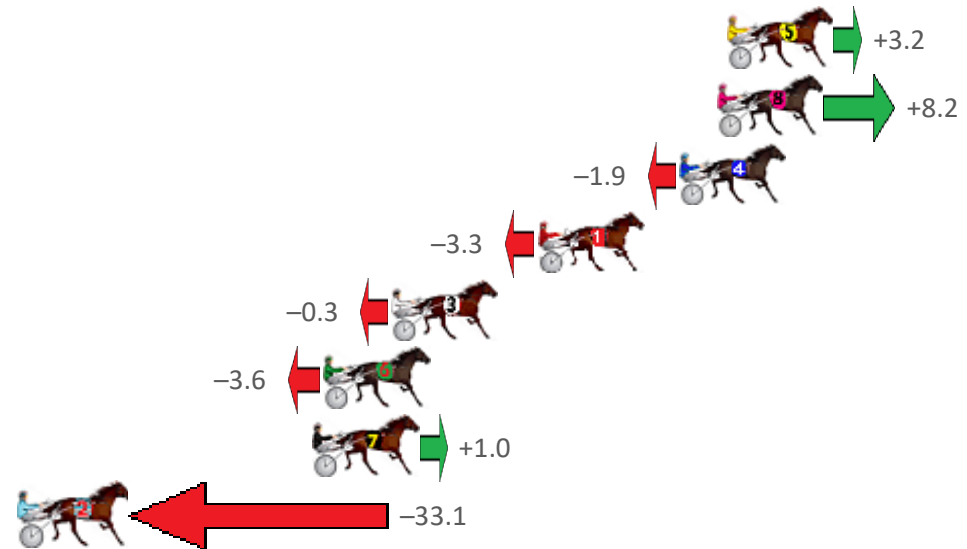

Albion Park Race 4 Distance 2138m

Saturday, 5 December 2020

Gross Time: 2:32.10 MileRate: 1:54.50 LeadTime: 36.70s First Qtr: 29.20s Second Qtr: 30.30s Third Qtr: 27.60s Fourth Qtr: 28.30s

NoHorse	Plc	Margin	Time	800Time (W)	400 Time (W)
5 BALRAJ	1	0.0m	2:32.10	55.68s (1)	28.12s (1)
8 ESCALERA	2	0.4m	2:32.13	55.33s (0)	27.69s (1)
4 L L COOL J	3	1.9m	2:32.24	56.03s (0)	28.43s (0)
1 STRADDIE	4	7.5m	2:32.66	56.13s (0)	28.50s (0)
3 MACH LE MORE	5	13.3m	2:33.09	55.92s (0)	28.21s (0)
6 MYMATEPOG	6	16.0m	2:33.29	56.15s (1)	28.09s (1)
7 LITTLE BOLT	7	16.4m	2:33.32	55.83s (0)	27.92s (0)
2 HENRY HU	8	41.3m	2:35.17	58.20s (1)	30.12s (2)

Finish Position and metres gained from 800m

Sectionals
Powered by

PJ HARNES ANALYSER **NEW**

Learn the power of sectionals

Check us out at www.pjdata.com.au

The Racing Queensland Board (trading as Racing Queensland) and provider are not responsible for the completeness or accuracy of any of the information contained herein, and makes no representations about its suitability for any purpose.