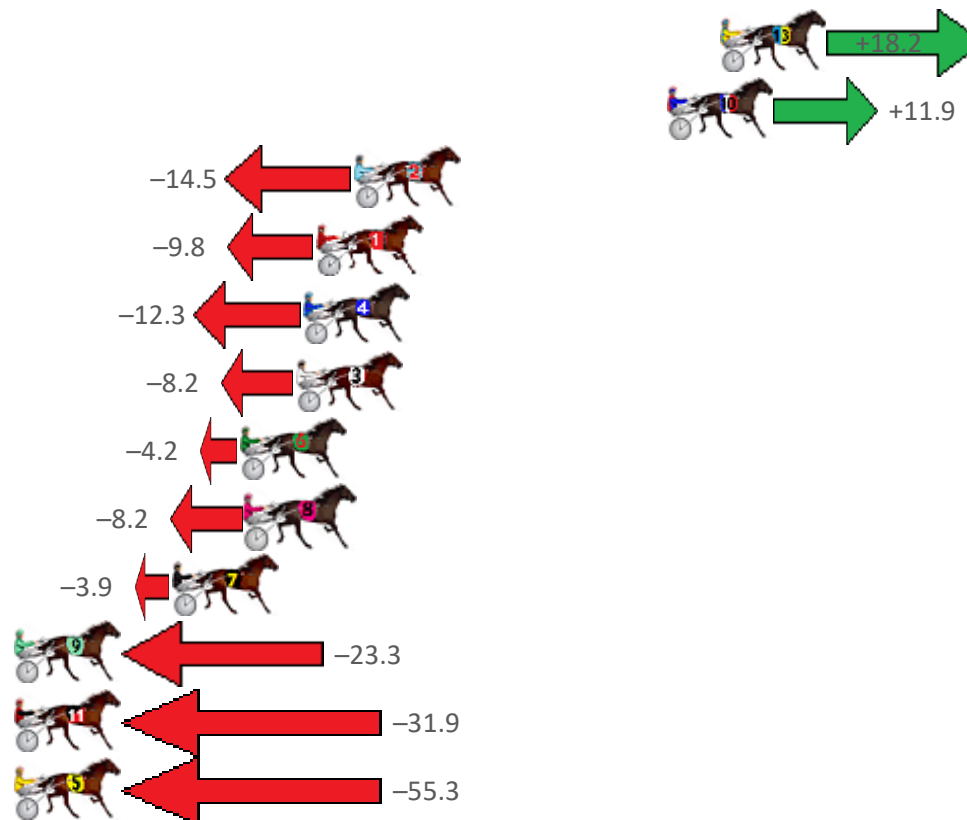

Albion Park Race 5 Distance 2138m

Saturday, 5 December 2020

Gross Time: 2:33.20 MileRate: 1:55.30 LeadTime: 36.20s First Qtr: 29.60s Second Qtr: 30.00s Third Qtr: 28.90s Fourth Qtr: 28.50s

NoHorse	Plc	Margin	Time	800Time (W)	400 Time (W)
13 PELOSI	1	0.0m	2:33.20	56.10s (2)	27.35s (2)
10 FOND MEMORIES	2	2.1m	2:33.36	56.55s (2)	27.84s (2)
2 FROST EN ICE	3	14.5m	2:34.29	58.43s (0)	29.53s (0)
1 FOUR FOR FOUR	4	16.0m	2:34.40	58.10s (0)	29.18s (0)
4 BETTERTHANDIAMOND	5	16.5m	2:34.44	58.28s (1)	29.46s (1)
3 MATAU JESS	6	16.8m	2:34.46	57.99s (1)	29.18s (1)
6 JIGGLE AND JIVE	7	19.0m	2:34.62	57.70s (0)	28.76s (0)
8 VENUS JUJON	8	18.8m	2:34.61	57.99s (0)	29.08s (0)
7 A RAINBOW DELIGHT	9	21.7m	2:34.82	57.68s (1)	28.93s (1)
9 TRUE STEPPER	10	32.7m	2:35.65	59.06s (2)	30.32s (2)
11 MISS RUBY SUNSHINE	11	45.1m	2:36.58	59.68s (1)	30.89s (1)
5 BLUE IVY	12	76.3m	2:38.91	61.35s (0)	32.12s (0)

Finish Position and metres gained from 800m

Sectionals
Powered by

PJ HARNES ANALYSER **NEW**

Learn the power of sectionals

Check us out at www.pjdata.com.au

The Racing Queensland Board (trading as Racing Queensland) and provider are not responsible for the completeness or accuracy of any of the information contained herein, and makes no representations about its suitability for any purpose.