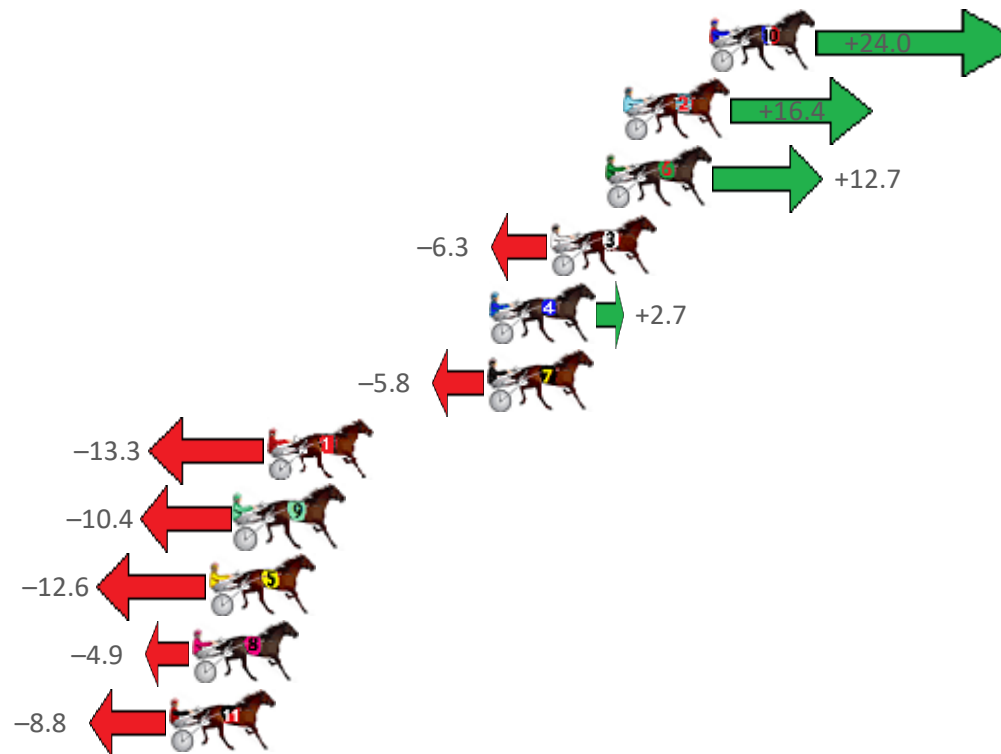

Albion Park Race 1 Distance 2138m

Saturday, 5 December 2020

Gross Time: 2:35.90 MileRate: 1:57.40 LeadTime: 36.50s First Qtr: 29.80s Second Qtr: 31.30s Third Qtr: 28.20s Fourth Qtr: 30.10s

NoHorse	Plc	Margin	Time	800Time (W)	400 Time (W)
10 RIVERLEIGH ROCKET	1	0.0m	2:35.90	56.56s (1)	29.11s (2)
2 HIGH ON MONTANA	2	3.4m	2:36.17	57.11s (1)	29.08s (1)
6 RANIERI	3	4.1m	2:36.22	57.38s (0)	29.09s (0)
3 INNER LIGHT	4	6.3m	2:36.40	58.76s (0)	30.57s (0)
4 CONVAIR HUSTLER	5	8.7m	2:36.59	58.10s (1)	29.84s (1)
7 LA PLAYER	6	8.8m	2:36.59	58.72s (1)	30.52s (1)
1 EARL JUJON	7	17.5m	2:37.28	59.26s (0)	31.07s (0)
9 RUNFORTHROSES	8	18.8m	2:37.38	59.05s (0)	30.83s (0)
5 GOTTA MOMENT	9	19.8m	2:37.46	59.21s (1)	31.01s (1)
8 NIKITARAS	10	20.5m	2:37.52	58.66s (1)	31.01s (2)
11 BEEF CITY BLAZE	11	21.4m	2:37.59	58.94s (0)	30.70s (0)

Finish Position and metres gained from 800m

Sectionals
Powered by

PJ HARNESS ANALYSER **NEW**

Learn the power of sectionals

Check us out at www.pjdata.com.au

The Racing Queensland Board (trading as Racing Queensland) and provider are not responsible for the completeness or accuracy of any of the information contained herein, and makes no representations about its suitability for any purpose.