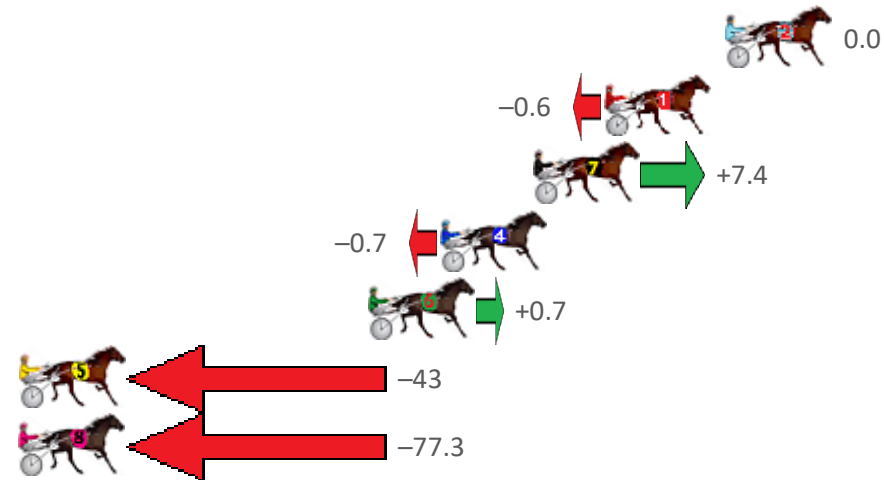

Albion Park Race 3 Distance 2138m

Saturday, 5 December 2020

Gross Time: 2:33.00 MileRate: 1:55.20 LeadTime: 37.80s First Qtr: 29.10s Second Qtr: 29.50s Third Qtr: 28.20s Fourth Qtr: 28.40s

NoHorse	Plc	Margin	Time	800Time (W)	400 Time (W)
2 KINGOFTHESTARS	1	0.0m	2:33.00	56.60s (0)	28.40s (0)
1 JOHNNY WHITE	2	4.8m	2:33.36	56.64s (0)	28.43s (0)
7 SUBTLE DELIGHT	3	7.6m	2:33.57	56.08s (1)	28.16s (1)
4 HANDSOME HERO	4	11.3m	2:33.84	56.65s (1)	28.48s (0)
6 SIR JULIAN	5	14.1m	2:34.05	56.55s (0)	28.72s (2)
5 ITZ MY GENERATION	6	48.6m	2:36.63	59.57s (1)	31.55s (1)
8 IMA TOP TYCOON	7	86.9m	2:39.48	62.04s (0)	32.06s (0)

Finish Position and metres gained from 800m

Sectionals
Powered by

PJ HARNESS ANALYSER **NEW**

Learn the power of sectionals

Check us out at www.pjdata.com.au

The Racing Queensland Board (trading as Racing Queensland) and provider are not responsible for the completeness or accuracy of any of the information contained herein, and makes no representations about its suitability for any purpose.