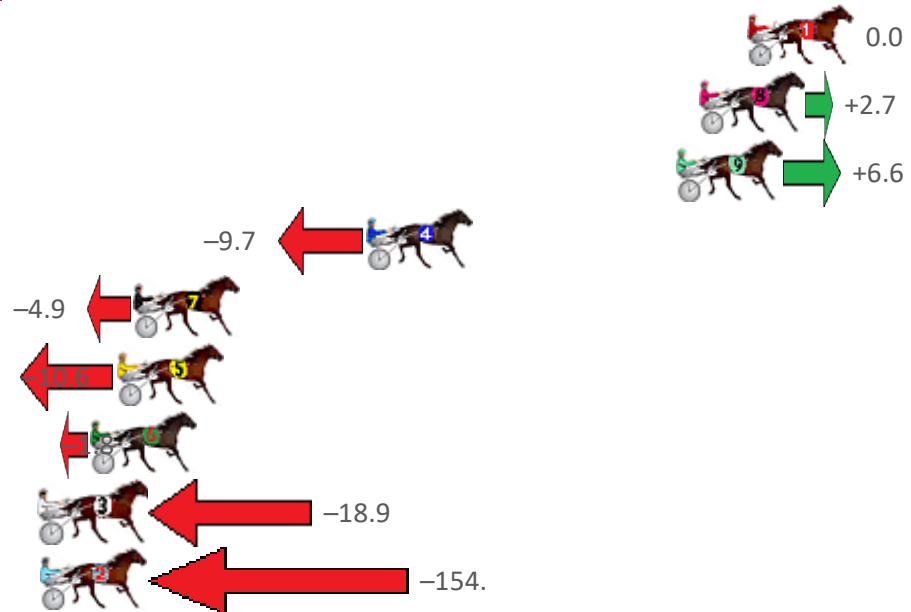

Albion Park Race 9 Distance 1660m

Saturday, 5 December 2020

Gross Time: 1:58.50 MileRate: 1:54.90 LeadTime: 3.40s First Qtr: 29.40s Second Qtr: 30.60s Third Qtr: 28.30s Fourth Qtr: 26.80s

NoHorse	Plc	Margin	Time	800Time (W)	400 Time (W)
1 BIG WHEELS	1	0.0m	1:58.50	55.10s (0)	26.80s (0)
8 FRONTLINER	2	1.9m	1:58.63	54.92s (0)	26.54s (0)
9 MANILA PLAYBOY	3	2.8m	1:58.70	54.65s (0)	26.27s (0)
4 JASPER	4	15.1m	1:59.57	55.76s (1)	27.50s (1)
7 CHAMONIX	5	24.3m	2:00.22	55.44s (1)	26.98s (2)
5 ROYAL PRINCESS	6	25.0m	2:00.27	55.83s (1)	27.20s (1)
6 DANCE IN THE SUN	7	26.0m	2:00.34	55.22s (1)	27.57s (2)
3 MISS VERSTAPPEN	8	33.1m	2:00.84	56.39s (0)	27.94s (0)
2 SUPERBON	9	164.0m	2:10.08	65.66s (1)	36.74s (1)

Finish Position and metres gained from 800m

Sectionals
Powered by

PJ HARNESS ANALYSER **NEW**
Learn the power of sectionals
Check us out at www.pjdata.com.au

The Racing Queensland Board (trading as Racing Queensland) and provider are not responsible for the completeness or accuracy of any of the information contained herein, and makes no representations about its suitability for any purpose.