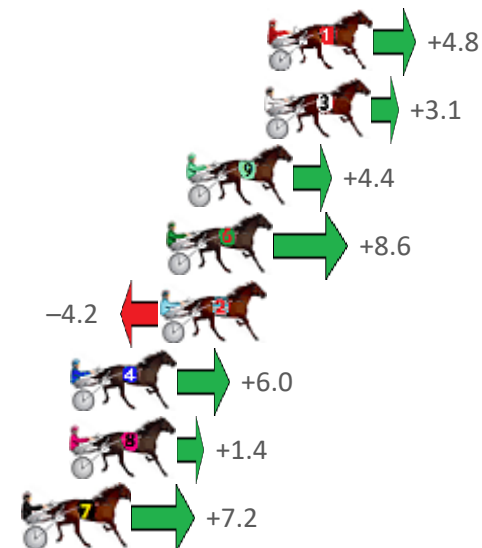

Albion Park Race 2 Distance 1660m

Saturday, 21 November 2020

Gross Time: 1:57.60 MileRate: 1:54.10 LeadTime: 3.40s First Qtr: 27.00s Second Qtr: 31.20s Third Qtr: 28.50s Fourth Qtr: 27.50s

NoHorse	Plc	Margin	Time	800Time (W)	400 Time (W)
1 LISA LINCOLN	1	0.0m	1:57.60	55.67s (0)	27.20s (0)
3 COURAGEOUS SAINT	2	0.1m	1:57.61	55.78s (1)	27.41s (1)
9 OUR LITTLE DIGGER	3	3.2m	1:57.83	55.69s (1)	27.31s (1)
6 CARDLESFROMHEAVEN	4	4.0m	1:57.89	55.40s (1)	27.01s (1)
2 POWER SURGE	5	4.2m	1:57.90	56.29s (0)	27.79s (0)
4 MAJOR GENERALJUJON	6	7.8m	1:58.16	55.58s (0)	27.01s (0)
8 RUN BOY RUN	7	7.8m	1:58.16	55.90s (0)	27.42s (0)
7 SMITHSTARS LEXUS	8	9.6m	1:58.29	55.50s (1)	27.49s (2)

Finish Position and metres gained from 800m

Sectionals
Powered by

PJ HARNESS ANALYSER **NEW**

Learn the power of sectionals

Check us out at www.pjdata.com.au

The Racing Queensland Board (trading as Racing Queensland) and provider are not responsible for the completeness or accuracy of any of the information contained herein, and makes no representations about its suitability for any purpose.