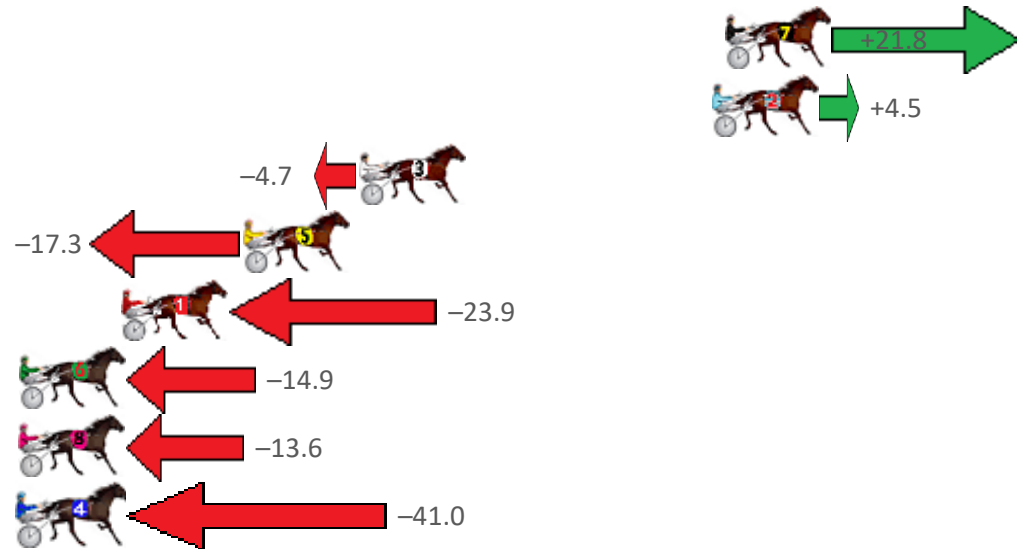

Albion Park Race 10 Distance 2138m

Saturday, 21 November 2020

Gross Time: 2:40.30 MileRate: 2:00.10 LeadTime: 41.00s First Qtr: 29.40s Second Qtr: 30.00s Third Qtr: 29.80s Fourth Qtr: 30.10s

NoHorse	Plc	Margin	Time	800Time (W)	400 Time (W)
7 GEE UP NEDDY	1	0.0m	2:40.30	58.28s (1)	29.61s (3)
2 BD KHAOSAN	2	0.5m	2:40.34	59.56s (0)	29.87s (2)
3 HAVANA MAGIC	3	14.5m	2:41.44	60.25s (0)	30.69s (0)
5 GODOFTHUNDER	4	19.1m	2:41.81	61.19s (1)	31.47s (1)
1 IM THE COMMANDO	5	23.9m	2:42.18	61.68s (0)	31.89s (0)
6 JUSTABITNOISY	6	30.9m	2:42.74	61.01s (0)	31.33s (0)
8 MONARO MIA	7	54.8m	2:44.62	60.91s (0)	30.46s (0)
4 MIRACLE RISING	8	55.0m	2:44.64	62.95s (1)	33.00s (1)

Finish Position and metres gained from 800m

Sectionals
Powered by

PJ HARNESS ANALYSER **NEW**

Learn the power of sectionals

Check us out at www.pjdata.com.au

The Racing Queensland Board (trading as Racing Queensland) and provider are not responsible for the completeness or accuracy of any of the information contained herein, and makes no representations about its suitability for any purpose.