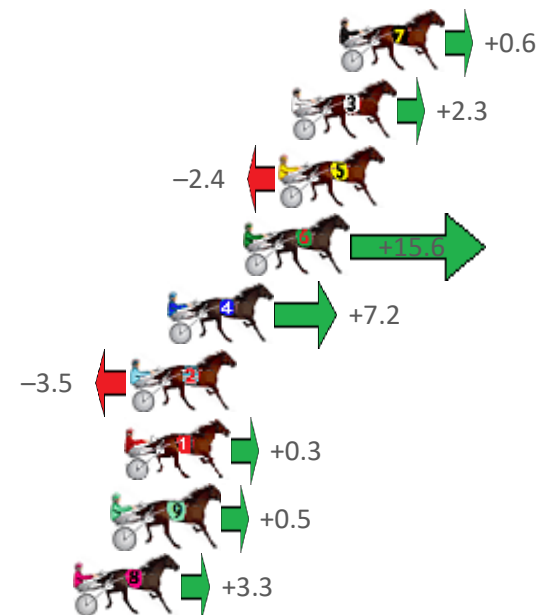

Albion Park Race 9 Distance 1660m

Saturday, 21 November 2020

Gross Time: 1:58.30 MileRate: 1:54.70 LeadTime: 3.40s First Qtr: 28.10s Second Qtr: 30.60s Third Qtr: 29.20s Fourth Qtr: 27.00s

No	Horse	Plc	Margin	Time	800Time (W)	400 Time (W)
7	COLT THIRTY ONE	1	0.0m	1:58.30	56.16s (1)	26.96s (1)
3	SPARKLING COLLECT	2	1.9m	1:58.44	56.04s (0)	26.83s (0)
5	SECRETAGENT TYCOON	3	2.4m	1:58.47	56.37s (0)	27.16s (0)
6	NORTHVIEW HUSTLER	4	3.8m	1:58.57	55.11s (1)	26.54s (2)
4	LILAC FLASH	5	6.8m	1:58.78	55.70s (1)	27.09s (2)
2	SUBTLE DELIGHT	6	8.3m	1:58.89	56.44s (1)	27.15s (1)
1	STOMPEN	7	8.5m	1:58.90	56.18s (0)	26.93s (0)
9	FAME ASSURED	8	8.9m	1:58.93	56.17s (1)	26.85s (1)
8	ROCK WITH SAM	9	10.5m	1:59.05	55.97s (0)	26.67s (2)

Finish Position and metres gained from 800m

Sectionals
Powered by

PJ HARNESS ANALYSER **NEW**

Learn the power of sectionals

Check us out at www.pjdata.com.au

The Racing Queensland Board (trading as Racing Queensland) and provider are not responsible for the completeness or accuracy of any of the information contained herein, and makes no representations about its suitability for any purpose.