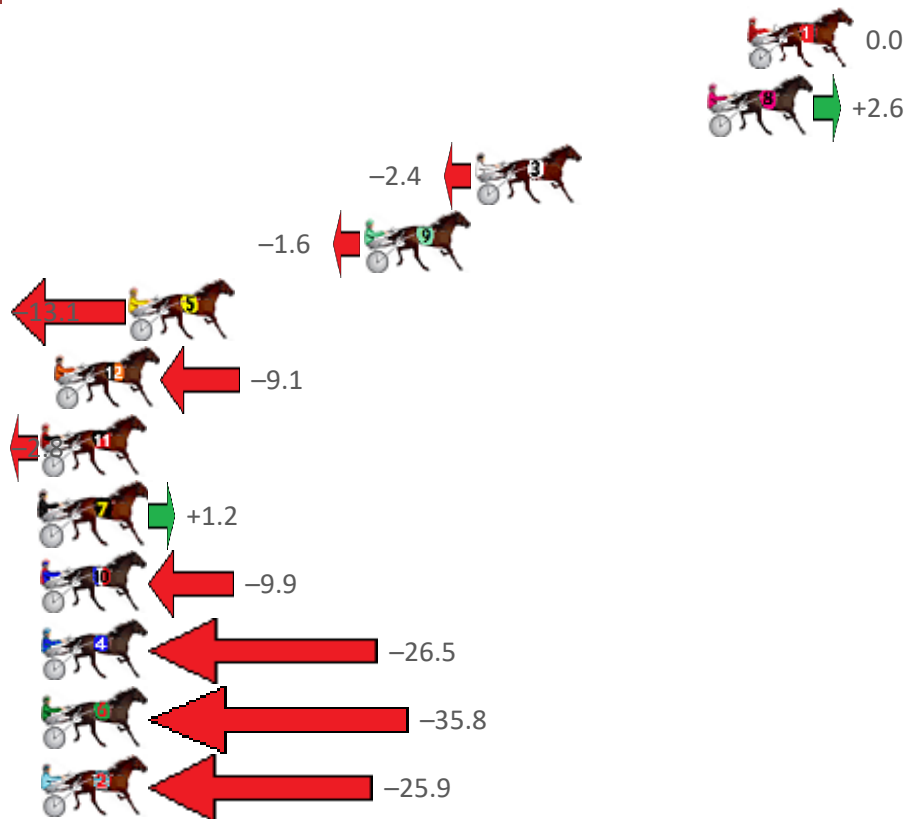

Albion Park Race 5 Distance 2138m

Saturday, 21 November 2020

Gross Time: 2:32.70 MileRate: 1:54.90 LeadTime: 36.50s First Qtr: 30.60s Second Qtr: 30.50s Third Qtr: 27.80s Fourth Qtr: 27.30s

No	Horse	Plc	Margin	Time	800Time (W)	400 Time (W)
1	BLACKSADANCE	1	0.0m	2:32.70	55.10s (0)	27.30s (0)
8	MISS RUBY SUNSHINE	2	1.6m	2:32.81	54.92s (0)	27.12s (0)
3	VIRGIL	3	10.8m	2:33.48	55.26s (0)	27.44s (0)
9	OUR BALOU	4	15.2m	2:33.79	55.21s (0)	27.35s (0)
5	MILLWOOD TILLY	5	24.5m	2:34.46	56.00s (1)	27.99s (1)
12	MAN OF ACTION	6	27.5m	2:34.68	55.72s (0)	27.77s (0)
11	BOMBADIER JUJON	7	28.4m	2:34.74	55.29s (1)	27.41s (1)
7	DOUBLE OR NOTHING	8	29.4m	2:34.81	55.02s (1)	27.26s (0)
10	SOHO TSUNAMI	9	30.7m	2:34.91	55.78s (1)	27.92s (1)
4	THE HUMMER	10	33.1m	2:35.08	56.91s (1)	28.87s (1)
6	WILL THE WIZARD	11	36.8m	2:35.34	57.55s (1)	29.47s (1)
2	LARRY LINCOLN	12	42.1m	2:35.73	56.87s (1)	28.83s (2)

Finish Position and metres gained from 800m

Sectionals
Powered by

PJ HARNESS ANALYSER **NEW**

Learn the power of sectionals

Check us out at www.pjdata.com.au

The Racing Queensland Board (trading as Racing Queensland) and provider are not responsible for the completeness or accuracy of any of the information contained herein, and makes no representations about its suitability for any purpose.