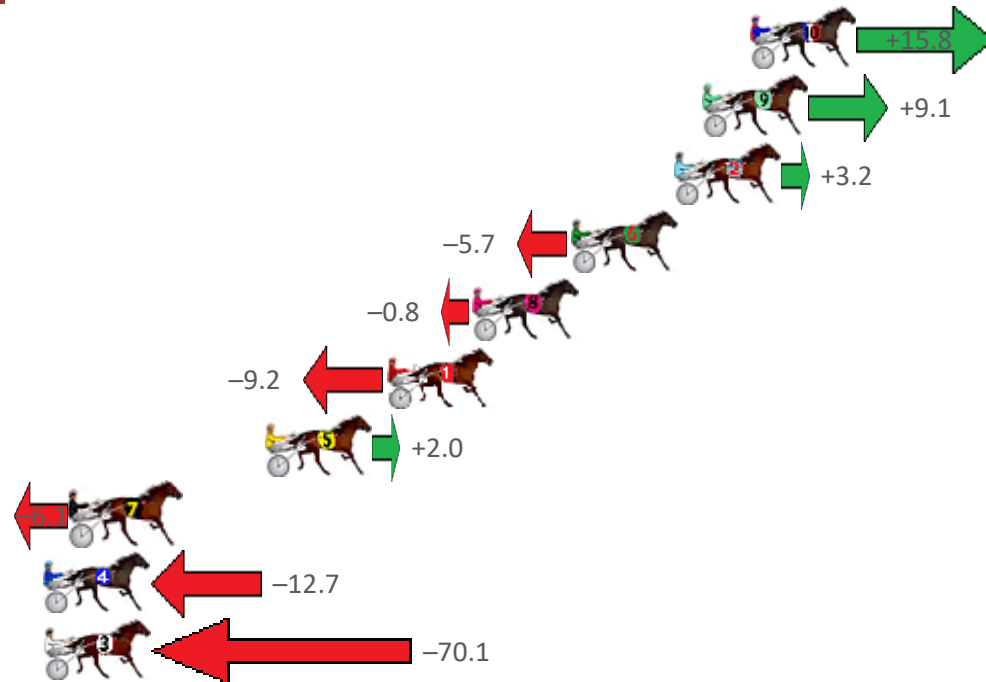

Albion Park Race 6 Distance 1660m

Saturday, 21 November 2020

Gross Time: 1:57.90 MileRate: 1:54.30 LeadTime: 3.30s First Qtr: 27.10s Second Qtr: 28.90s Third Qtr: 29.20s Fourth Qtr: 29.40s

NoHorse	Plc	Margin	Time	800Time (W)	400 Time (W)
10 CORSINI	1	0.0m	1:57.90	57.45s (1)	28.92s (2)
9 LOOKING FABULOUS	2	1.9m	1:58.05	57.94s (1)	29.36s (2)
2 PETITE PAREE	3	3.0m	1:58.13	58.37s (1)	29.36s (1)
6 MADAMOISELLE JUJON	4	7.1m	1:58.45	59.02s (1)	29.92s (0)
8 WICKED AZZ	5	11.0m	1:58.75	58.66s (0)	29.37s (2)
1 GOALKICKER	6	14.4m	1:59.01	59.27s (0)	29.72s (0)
5 MACH TORQUE	7	19.2m	1:59.38	58.45s (1)	29.85s (3)
7 SAUCY DREAMS	8	26.9m	1:59.97	59.04s (2)	30.12s (0)
4 MISS KESHA	9	52.7m	2:01.96	59.53s (0)	30.04s (0)
3 SUN SAFE	10	70.1m	2:03.30	63.71s (0)	33.47s (1)

Finish Position and metres gained from 800m

Sectionals
Powered by

PJ HARNESS ANALYSER **NEW**

Learn the power of sectionals

Check us out at www.pjdata.com.au

The Racing Queensland Board (trading as Racing Queensland) and provider are not responsible for the completeness or accuracy of any of the information contained herein, and makes no representations about its suitability for any purpose.