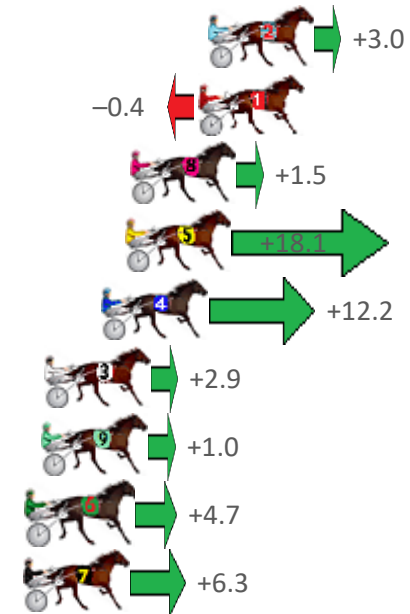

Albion Park Race 3 Distance 1660m

Saturday, 21 November 2020

Gross Time: 2:00.00 MileRate: 1:56.40 LeadTime: 3.40s First Qtr: 28.80s Second Qtr: 31.50s Third Qtr: 29.00s Fourth Qtr: 27.30s

NoHorse	Plc	Margin	Time	800Time (W)	400 Time (W)
2 ITZ MY GENERATION	1	0.0m	2:00.00	56.09s (1)	27.25s (1)
1 GODDESS JUJON	2	0.4m	2:00.03	56.33s (0)	27.33s (0)
8 KEY LARGO	3	3.1m	2:00.22	56.20s (0)	27.12s (0)
5 TACTICAL RESPONSE	4	3.3m	2:00.24	55.03s (1)	27.16s (3)
4 HEZA BROMAC	5	4.2m	2:00.30	55.45s (1)	26.76s (3)
3 SPEEDY DOMINIC	6	6.5m	2:00.47	56.10s (0)	27.37s (1)
9 CAUTIVAR	7	6.6m	2:00.47	56.23s (1)	27.48s (2)
6 LITTLE CHANGE	8	7.1m	2:00.51	55.97s (1)	27.20s (2)
7 JAMES DEAN	9	7.3m	2:00.52	55.86s (0)	26.98s (0)

Finish Position and metres gained from 800m

Sectionals
Powered by

PJ HARNESS ANALYSER **NEW**

Learn the power of sectionals

Check us out at www.pjdata.com.au

The Racing Queensland Board (trading as Racing Queensland) and provider are not responsible for the completeness or accuracy of any of the information contained herein, and makes no representations about its suitability for any purpose.