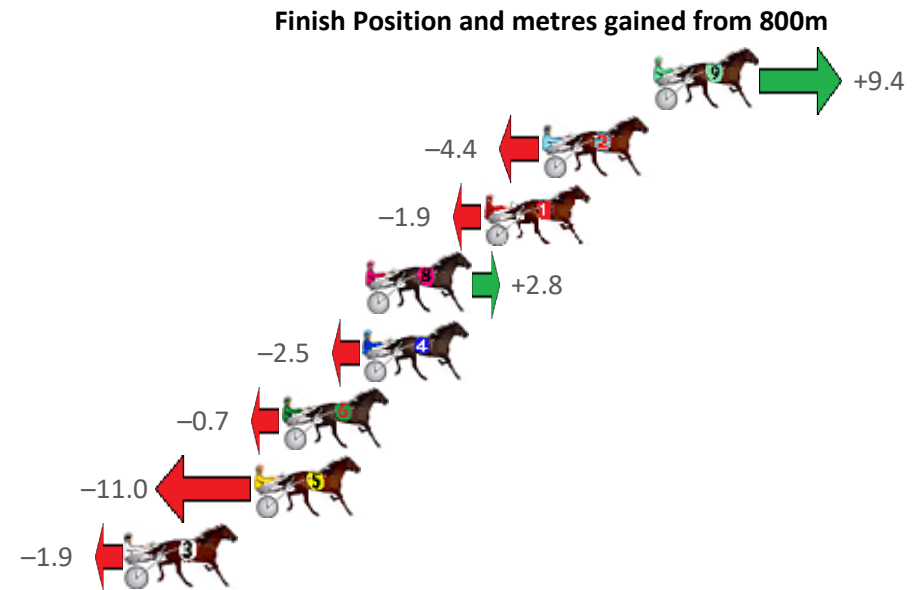

Albion Park Race 4 Distance 2138m

Saturday, 21 November 2020

Gross Time: 2:41.00 MileRate: 2:00.70 LeadTime: 41.60s First Qtr: 30.10s Second Qtr: 31.60s Third Qtr: 29.30s Fourth Qtr: 28.40s

NoHorse	Plc	Margin	Time	800Time (W)	400 Time (W)
9 MAJESTIC SIMON	1	0.0m	2:41.00	57.03s (1)	27.79s (1)
2 NEEDABACARDI	2	4.4m	2:41.33	58.02s (0)	28.71s (0)
1 AVEROSS DON	3	6.7m	2:41.50	57.84s (0)	28.52s (0)
8 NORTHERN MUSCLE	4	11.4m	2:41.85	57.50s (0)	28.12s (0)
4 JEDDY R YA READY	5	11.5m	2:41.86	57.88s (0)	28.49s (0)
6 SKYLINE	6	14.7m	2:42.10	57.75s (1)	28.49s (1)
5 CHASING GREAT	7	15.8m	2:42.18	58.49s (1)	29.25s (1)
3 AURORA	8	20.9m	2:42.56	57.84s (1)	28.62s (1)

Sectionals
Powered by

PJ HARNESS ANALYSER **NEW**

Learn the power of sectionals

Check us out at www.pjdata.com.au

The Racing Queensland Board (trading as Racing Queensland) and provider are not responsible for the completeness or accuracy of any of the information contained herein, and makes no representations about its suitability for any purpose.