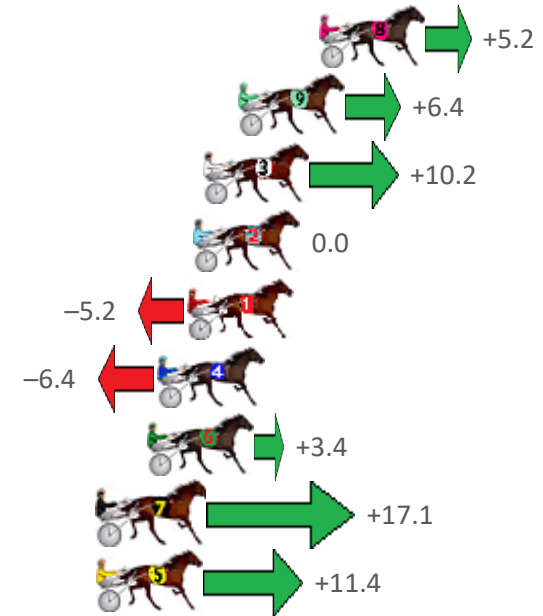

Albion Park Race 8 Distance 1660m

Saturday, 21 November 2020

Gross Time: 2:00.00 MileRate: 1:56.30 LeadTime: 3.50s First Qtr: 29.00s Second Qtr: 31.30s Third Qtr: 28.00s Fourth Qtr: 28.20s

NoHorse	Plc	Margin	Time	800Time (W)	400 Time (W)
8 JOANNIES GIRL	1	0.0m	2:00.00	55.84s (0)	27.88s (0)
9 LEFT A TERROR	2	3.2m	2:00.24	55.75s (1)	28.05s (2)
3 ARBIT MAJOR	3	4.6m	2:00.34	55.49s (1)	27.79s (2)
2 TACT BESS	4	5.0m	2:00.37	56.20s (1)	28.23s (1)
1 HEREUX HOMME	5	5.2m	2:00.39	56.56s (0)	28.56s (0)
4 WITH AUTHORITY	6	6.4m	2:00.47	56.65s (1)	28.65s (1)
6 WEEDONS EXPRESS	7	6.8m	2:00.50	55.96s (0)	27.95s (0)
7 SAINT KILDA BEACH	8	8.7m	2:00.64	55.01s (1)	27.58s (0)
5 MONTANA CHIEF	9	8.8m	2:00.65	55.40s (1)	27.75s (2)

Finish Position and metres gained from 800m

Sectionals
Powered by

PJ HARNESS ANALYSER **NEW**

Learn the power of sectionals

Check us out at www.pjdata.com.au

The Racing Queensland Board (trading as Racing Queensland) and provider are not responsible for the completeness or accuracy of any of the information contained herein, and makes no representations about its suitability for any purpose.