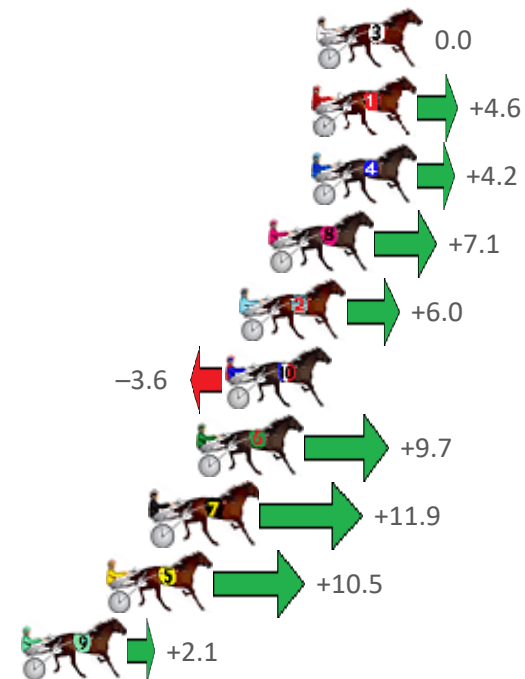

Albion Park Race 7 Distance 1660m

Saturday, 21 November 2020

Gross Time: 1:57.70 MileRate: 1:54.10 LeadTime: 3.50s First Qtr: 26.70s Second Qtr: 30.50s Third Qtr: 28.60s Fourth Qtr: 28.40s

NoHorse	Plc	Margin	Time	800Time (W)	400 Time (W)
3 INVINCIBLE LOXTON	1	0.0m	1:57.70	57.00s (0)	28.37s (0)
1 WINKANDITSOVER	2	0.2m	1:57.71	56.67s (0)	28.06s (0)
4 SIR JULIAN	3	0.2m	1:57.71	56.70s (1)	28.10s (1)
8 ITZ BETTOR TO WIN	4	1.9m	1:57.84	56.50s (0)	27.88s (0)
2 IM COMPLIANT	5	3.0m	1:57.92	56.57s (1)	27.95s (1)
10 CHANTREY	6	3.6m	1:57.97	57.26s (1)	28.65s (1)
6 SMOKEY QUARTZ	7	4.7m	1:58.05	56.31s (0)	27.60s (0)
7 IMA TOP TYCOON	8	6.5m	1:58.18	56.16s (1)	27.57s (2)
5 ARTHUR LOWE	9	8.3m	1:58.32	56.26s (0)	27.70s (1)
9 SABRAGE	10	11.7m	1:58.57	56.85s (1)	28.29s (2)

Finish Position and metres gained from 800m

Sectionals
Powered by

PJ HARNESS ANALYSER **NEW**

Learn the power of sectionals

Check us out at www.pjdata.com.au

The Racing Queensland Board (trading as Racing Queensland) and provider are not responsible for the completeness or accuracy of any of the information contained herein, and makes no representations about its suitability for any purpose.