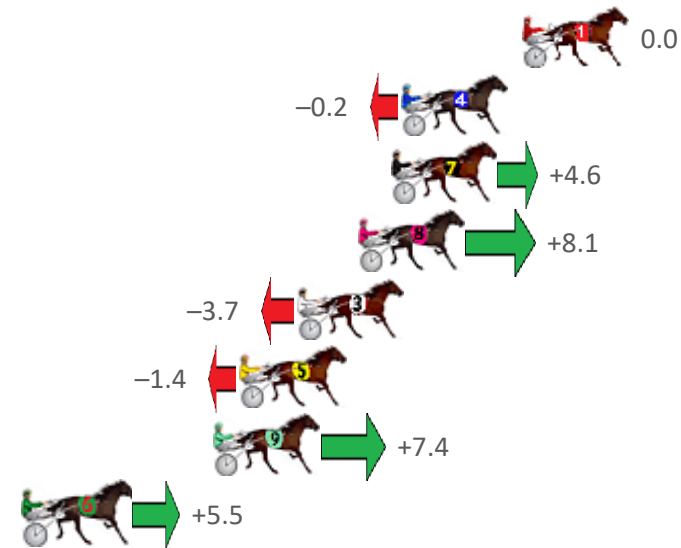

Albion Park Race 11 Distance 2138m

Saturday, 21 November 2020

Gross Time: 2:43.20 MileRate: 2:02.80 LeadTime: 42.80s First Qtr: 30.70s Second Qtr: 31.80s Third Qtr: 29.40s Fourth Qtr: 28.50s

NoHorse	Plc	Margin	Time	800Time (W)	400 Time (W)
1 MUSCULUS	1	0.0m	2:43.20	57.90s (0)	28.50s (0)
4 SIR FAHRENHEIT	2	4.8m	2:43.56	57.91s (1)	28.46s (1)
7 WEE MAN TROUBLE	3	5.2m	2:43.59	57.57s (0)	28.06s (0)
8 GREG THE GREAT	4	6.5m	2:43.69	57.32s (1)	27.90s (1)
3 ZOOMAS LEGEND	5	8.9m	2:43.87	58.17s (0)	28.68s (0)
5 MAJESTIC ESS JAY	6	11.2m	2:44.04	58.00s (1)	28.56s (1)
9 OUR OVERANOVA	7	12.2m	2:44.11	57.37s (1)	27.99s (1)
6 ALADDIN SANE	8	19.7m	2:44.67	57.50s (0)	28.59s (0)

Finish Position and metres gained from 800m

Sectionals
Powered by

PJ HARNESS ANALYSER **NEW**

Learn the power of sectionals

Check us out at www.pjdata.com.au

The Racing Queensland Board (trading as Racing Queensland) and provider are not responsible for the completeness or accuracy of any of the information contained herein, and makes no representations about its suitability for any purpose.