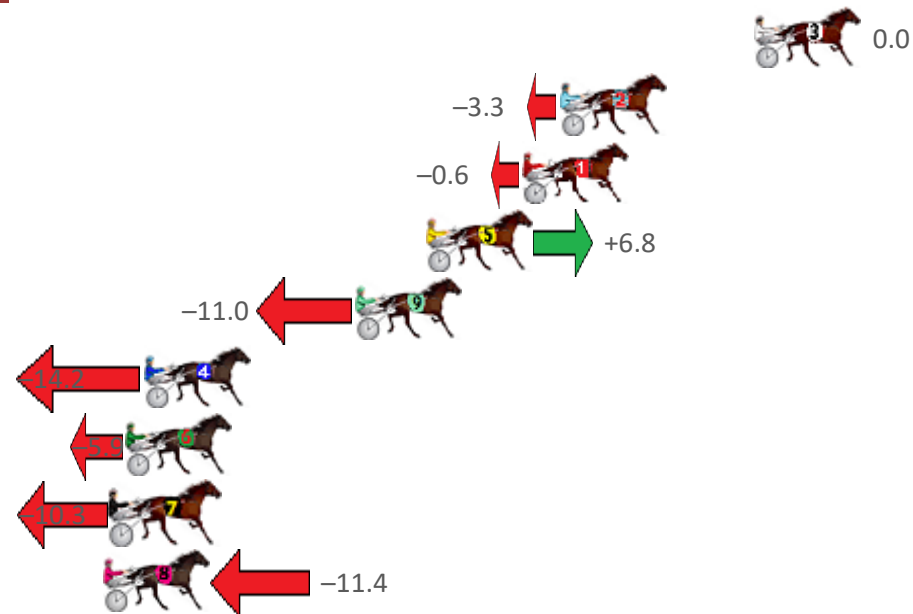

Albion Park Race 5 Distance 1660m

Tuesday, 17 November 2020

Gross Time: 1:58.60 MileRate: 1:55.00 LeadTime: 3.40s First Qtr: 28.20s Second Qtr: 31.20s Third Qtr: 27.90s Fourth Qtr: 27.90s

NoHorse	Plc	Margin	Time	800Time (W)	400 Time (W)
3 OUR RIDGY DIDGE	1	0.0m	1:58.60	55.80s (0)	27.90s (0)
2 IMA BEACH BABE	2	7.7m	1:59.16	56.03s (0)	28.09s (0)
1 LANCELOT BROMAC	3	9.2m	1:59.27	55.84s (0)	27.82s (0)
5 MOTU AMETHYST	4	13.0m	1:59.55	55.33s (0)	27.97s (1)
9 FOUR FOR FOUR	5	15.8m	1:59.76	56.56s (1)	28.64s (1)
4 IFOUNDTHEBEACH	6	24.2m	2:00.38	56.78s (1)	29.08s (2)
6 OUR FRIEND	7	24.9m	2:00.43	56.21s (1)	28.55s (2)
7 FEEL THE THRILL	8	25.5m	2:00.47	56.51s (0)	28.46s (0)
8 LITTLELIONELJAMES	9	25.8m	2:00.49	56.59s (1)	28.91s (3)

Finish Position and metres gained from 800m

Sectionals
Powered by

PJ HARNESS ANALYSER **NEW**

Learn the power of sectionals

Check us out at www.pjdata.com.au

The Racing Queensland Board (trading as Racing Queensland) and provider are not responsible for the completeness or accuracy of any of the information contained herein, and makes no representations about its suitability for any purpose.