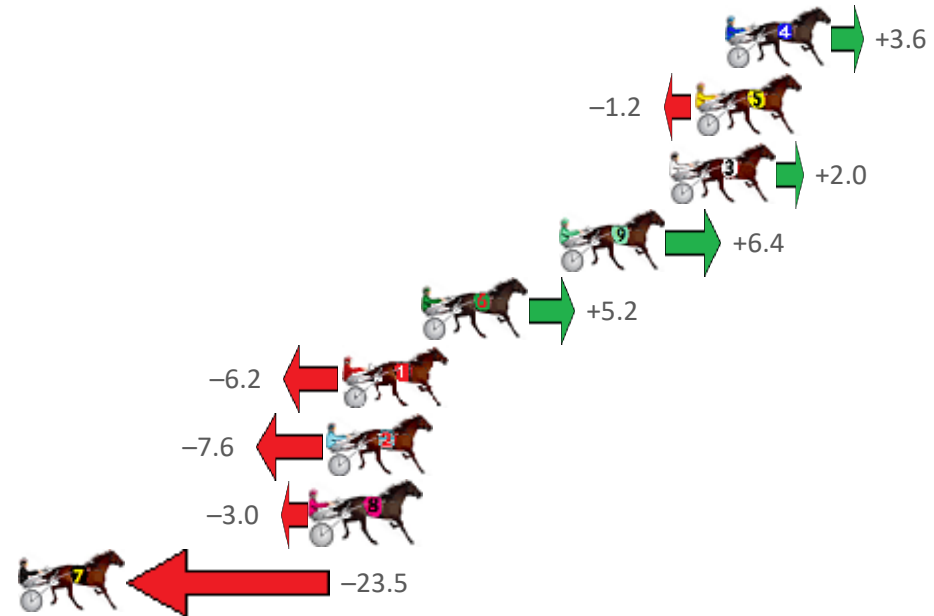

Albion Park Race 3 Distance 1660m

Tuesday, 17 November 2020

Gross Time: 1:59.60 MileRate: 1:56.00 LeadTime: 3.40s First Qtr: 27.80s Second Qtr: 31.10s Third Qtr: 29.70s Fourth Qtr: 27.60s

NoHorse	Plc	Margin	Time	800Time (W)	400 Time (W)
4 BLISSFULDAY	1	0.0m	1:59.60	57.04s (1)	27.49s (1)
5 GOALKICKER	2	1.2m	1:59.69	57.39s (0)	27.68s (0)
3 COPPICE	3	2.2m	1:59.76	57.16s (0)	27.46s (0)
9 BRIGHTON PRINCE	4	6.6m	2:00.08	56.84s (1)	27.76s (2)
6 ALL GOOD WALLY	5	12.0m	2:00.47	56.93s (1)	27.82s (2)
1 MY ULTIMATE HELL	6	15.2m	2:00.70	57.74s (0)	27.94s (0)
2 NAUGHTYINHEAVEN	7	15.8m	2:00.75	57.84s (1)	28.23s (1)
8 FIRE ME UP	8	16.4m	2:00.79	57.51s (0)	27.83s (1)
7 JINGLES BROMAC	9	41.1m	2:02.58	58.97s (0)	29.23s (1)

Finish Position and metres gained from 800m

Sectionals
Powered by

PJ HARNESS ANALYSER **NEW**

Learn the power of sectionals

Check us out at www.pjdata.com.au

The Racing Queensland Board (trading as Racing Queensland) and provider are not responsible for the completeness or accuracy of any of the information contained herein, and makes no representations about its suitability for any purpose.