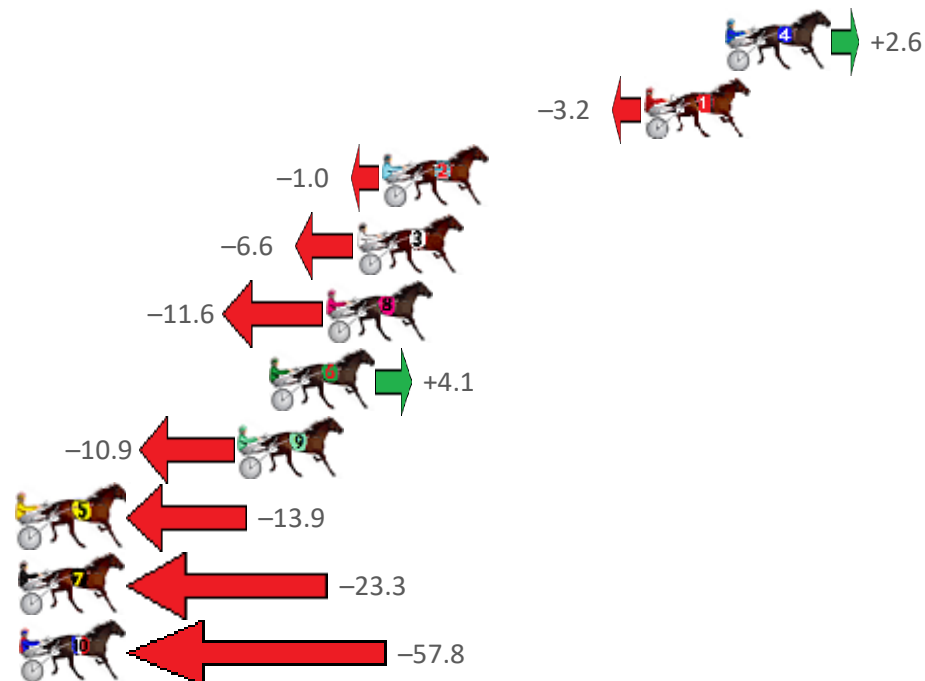

Albion Park Race 2 Distance 1660m

Tuesday, 17 November 2020

Gross Time: 2:01.10 MileRate: 1:57.40 LeadTime: 3.50s First Qtr: 28.60s Second Qtr: 31.80s Third Qtr: 29.30s Fourth Qtr: 27.90s

NoHorse	Plc	Margin	Time	800Time (W)	400 Time (W)
4 BONDI SHAKE	1	0.0m	2:01.10	57.02s (1)	27.80s (1)
1 WOODLANDS ROSE	2	3.2m	2:01.33	57.43s (0)	28.12s (0)
2 CATCH PHRASE	3	13.6m	2:02.10	57.27s (1)	28.09s (1)
3 ESTARDAY	4	14.6m	2:02.17	57.67s (1)	28.50s (1)
8 WHATA OPTIMIST	5	15.8m	2:02.26	58.02s (0)	28.64s (0)
6 MONTANA MYSTIQUE	6	18.1m	2:02.43	56.91s (1)	27.74s (1)
9 BELLA VICTREE	7	19.3m	2:02.52	57.97s (0)	28.55s (0)
5 STEEVEN	8	31.3m	2:03.40	58.19s (1)	28.96s (1)
7 BEE A BLESSING	9	40.5m	2:04.07	58.86s (0)	29.29s (0)
10 BETTERTHANNOTHIN	10	70.8m	2:06.29	61.31s (0)	31.70s (0)

Finish Position and metres gained from 800m

Sectionals
Powered by

PJ HARNESS ANALYSER **NEW**

Learn the power of sectionals

Check us out at www.pjdata.com.au

The Racing Queensland Board (trading as Racing Queensland) and provider are not responsible for the completeness or accuracy of any of the information contained herein, and makes no representations about its suitability for any purpose.