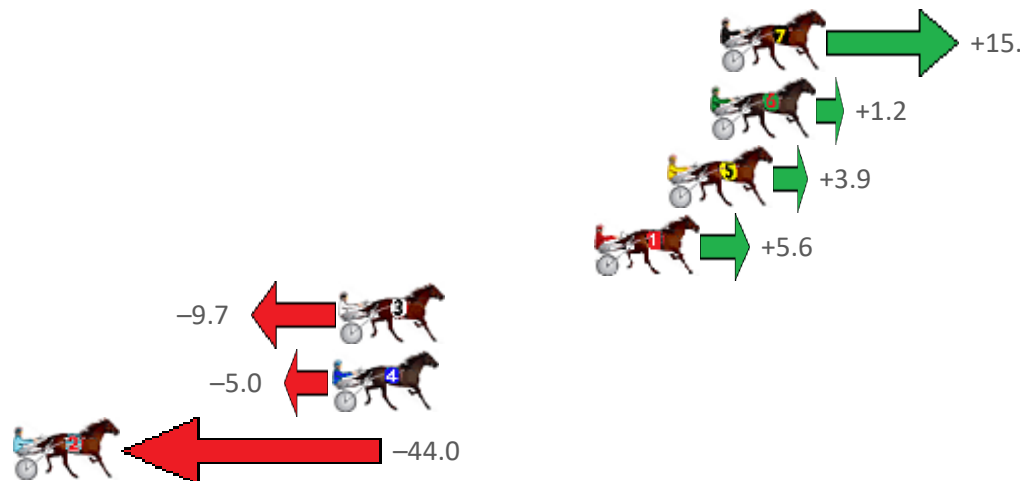

Albion Park Race 1 Distance 2647m

Tuesday, 17 November 2020

Gross Time: 3:28.40 MileRate: 2:05.30 LeadTime: 86.10s First Qtr: 31.70s Second Qtr: 31.90s Third Qtr: 28.60s Fourth Qtr: 30.10s

NoHorse	Plc	Margin	Time	800Time (W)	400 Time (W)
7 MELPARK MAGIC	1	0.0m	3:28.40	57.59s (1)	28.89s (2)
6 ROSEHILL MAGIC	2	0.4m	3:28.43	58.61s (1)	30.13s (0)
5 JANSSON	3	2.1m	3:28.57	58.42s (1)	29.69s (1)
1 MALABAR SPUR	4	5.0m	3:28.79	58.29s (1)	29.62s (2)
3 DOWN UNDER RORS	5	15.1m	3:29.59	59.41s (0)	30.26s (0)
4 HEDGE YOUR BET	6	15.4m	3:29.61	59.06s (0)	30.07s (1)
2 DAY TOURER	7	44.0m	3:31.87	61.91s (0)	32.75s (0)

Finish Position and metres gained from 800m

Sectionals
Powered by

PJ HARNESS ANALYSER **NEW**

Learn the power of sectionals

Check us out at www.pjdata.com.au

The Racing Queensland Board (trading as Racing Queensland) and provider are not responsible for the completeness or accuracy of any of the information contained herein, and makes no representations about its suitability for any purpose.