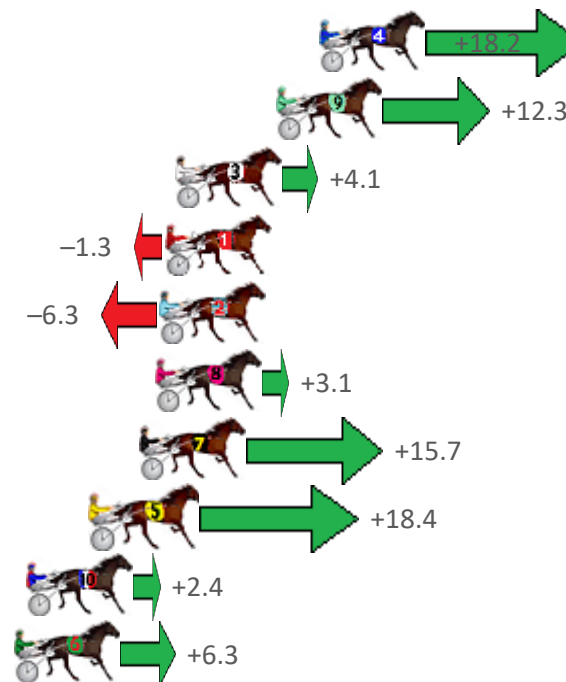

Albion Park Race 7 Distance 1660m

Tuesday, 17 November 2020

Gross Time: 1:58.50 MileRate: 1:54.90 LeadTime: 3.50s First Qtr: 27.90s Second Qtr: 31.20s Third Qtr: 27.90s Fourth Qtr: 28.00s

NoHorse	Plc	Margin	Time	800Time (W)	400 Time (W)
4 LARRY LINCOLN	1	0.0m	1:58.50	54.64s (1)	26.93s (1)
9 BETTERTHANDIAMOND	2	1.7m	1:58.63	55.05s (1)	27.38s (1)
3 SOHO TSUNAMI	3	5.7m	1:58.92	55.62s (1)	27.97s (1)
1 TORQUE ONETWOTHRE	4	6.1m	1:58.95	55.99s (0)	28.09s (0)
2 MAN OF ACTION	5	6.3m	1:58.96	56.34s (0)	28.44s (0)
8 IL MAXIMUS	6	6.5m	1:58.98	55.68s (0)	27.81s (0)
7 THE HUMMER	7	7.1m	1:59.02	54.81s (1)	27.07s (1)
5 LEFT A TERROR	8	9.0m	1:59.16	54.62s (1)	26.89s (1)
10 WEEDONS EXPRESS	9	11.6m	1:59.35	55.73s (0)	27.83s (0)
6 GOOD AS IT GETS	10	12.1m	1:59.39	55.46s (0)	27.53s (0)

Finish Position and metres gained from 800m

Sectionals
Powered by

PJ HARNESS ANALYSER **NEW**

Learn the power of sectionals

Check us out at www.pjdata.com.au

The Racing Queensland Board (trading as Racing Queensland) and provider are not responsible for the completeness or accuracy of any of the information contained herein, and makes no representations about its suitability for any purpose.