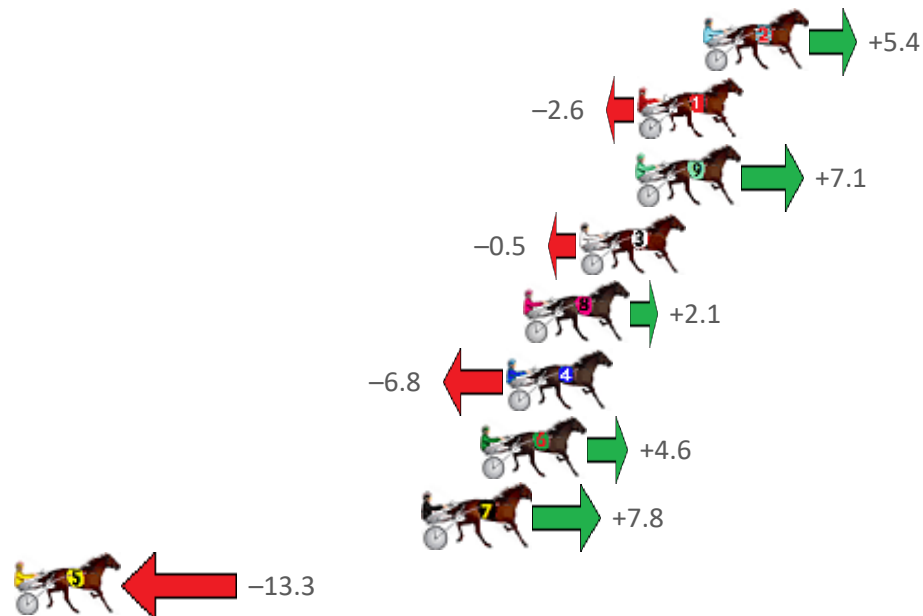

Albion Park Race 4 Distance 1660m

Tuesday, 17 November 2020

Gross Time: 2:01.40 MileRate: 1:57.70 LeadTime: 3.50s First Qtr: 28.40s Second Qtr: 32.10s Third Qtr: 29.20s Fourth Qtr: 28.20s

NoHorse	Plc	Margin	Time	800Time (W)	400 Time (W)
2 ATOMIC BOMBSHELL	1	0.0m	2:01.40	57.01s (1)	27.84s (1)
1 FLAME LADY	2	2.6m	2:01.59	57.59s (0)	28.38s (0)
9 SHADYS DELIGHT	3	2.7m	2:01.60	56.89s (1)	27.72s (1)
3 KOOKABURRAPRINCESS	4	4.9m	2:01.76	57.44s (0)	28.25s (0)
8 SUNNY RICE	5	7.1m	2:01.93	57.25s (0)	28.08s (0)
4 RANCHO MAN	6	7.8m	2:01.98	57.89s (1)	28.70s (1)
6 COBBLER LANE	7	8.8m	2:02.05	57.07s (0)	27.88s (0)
7 JOEY LINCOLN	8	11.0m	2:02.22	56.84s (1)	27.68s (1)
5 TIMENPATIENCE	9	27.3m	2:03.42	58.35s (1)	29.13s (1)

Finish Position and metres gained from 800m

Sectionals
Powered by

PJ HARNESS ANALYSER **NEW**

Learn the power of sectionals

Check us out at www.pjdata.com.au

The Racing Queensland Board (trading as Racing Queensland) and provider are not responsible for the completeness or accuracy of any of the information contained herein, and makes no representations about its suitability for any purpose.