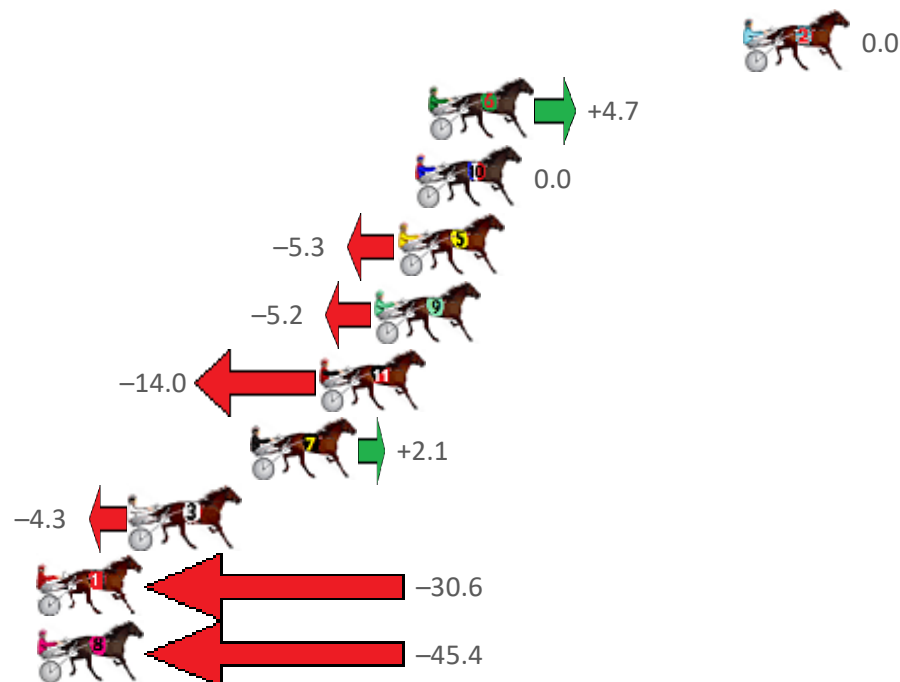

Albion Park Race 8 Distance 2138m

Tuesday, 17 November 2020

Gross Time: 2:32.10 MileRate: 1:54.50 LeadTime: 37.20s First Qtr: 28.80s Second Qtr: 29.90s Third Qtr: 27.60s Fourth Qtr: 28.60s

NoHorse	Plc	Margin	Time	800Time (W)	400 Time (W)
2 COLBY	1	0.0m	2:32.10	56.20s (0)	28.60s (0)
6 DOUBLE OR NOTHING	2	12.5m	2:33.04	55.87s (1)	28.17s (1)
10 LITTLE CHANGE	3	13.0m	2:33.08	56.20s (1)	28.51s (1)
5 MAJOR MUCHA	4	13.7m	2:33.13	56.57s (1)	28.89s (1)
9 MACH LE MORE	5	14.6m	2:33.20	56.56s (0)	28.50s (0)
11 ROCKNROLL CLASSIC	6	16.8m	2:33.36	57.18s (1)	29.45s (0)
7 DAPPER	7	19.5m	2:33.56	56.05s (1)	28.32s (1)
3 TRUE STEPPER	8	24.3m	2:33.92	56.50s (0)	28.32s (1)
1 BEEF CITY BLAZE	9	35.4m	2:34.76	58.34s (0)	30.29s (0)
8 KURAHAUPO GAMBLER	10	60.4m	2:36.64	59.37s (0)	31.16s (0)

Finish Position and metres gained from 800m

Sectionals
Powered by

PJ HARNESS ANALYSER **NEW**

Learn the power of sectionals

Check us out at www.pjdata.com.au

The Racing Queensland Board (trading as Racing Queensland) and provider are not responsible for the completeness or accuracy of any of the information contained herein, and makes no representations about its suitability for any purpose.