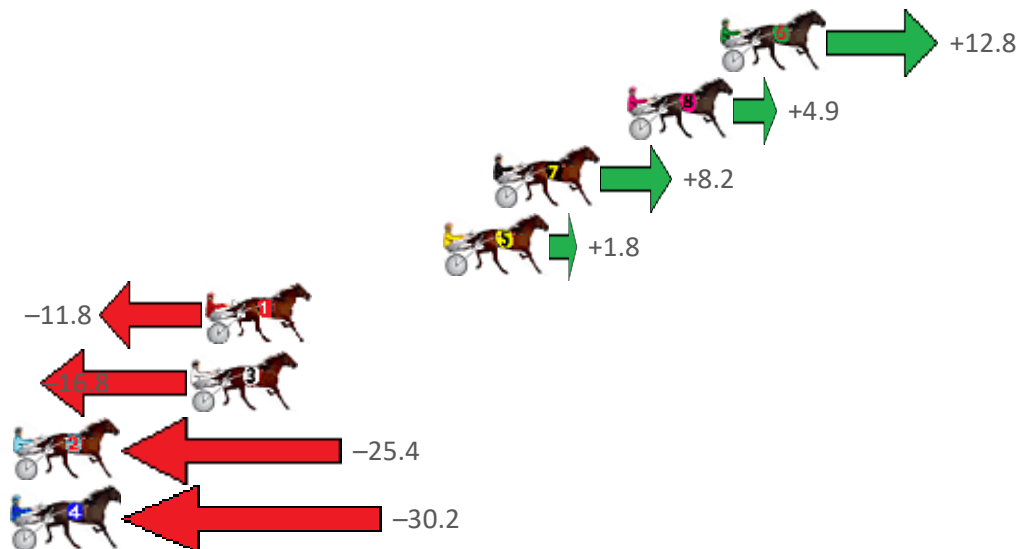

Albion Park Race 6 Distance 2138m

Tuesday, 17 November 2020

Gross Time: 2:33.00 MileRate: 1:55.10 LeadTime: 36.40s First Qtr: 30.30s Second Qtr: 29.30s Third Qtr: 28.20s Fourth Qtr: 28.80s

NoHorse	Plc	Margin	Time	800Time (W)	400 Time (W)
6 COURAGEOUS SAINT	1	0.0m	2:33.00	56.09s (1)	27.98s (2)
8 CLINTAL DO	2	3.7m	2:33.28	56.65s (1)	28.54s (1)
7 LENNY THE LEGEND	3	9.0m	2:33.68	56.42s (1)	28.36s (1)
5 JUMPING JOLT	4	11.0m	2:33.83	56.87s (0)	28.61s (0)
1 PSYCHEDELIC	5	20.4m	2:34.54	57.84s (0)	29.62s (0)
3 OUR MAJOR DAY	6	21.0m	2:34.59	58.19s (0)	29.99s (0)
2 BEE GEES BANDIT	7	29.6m	2:35.24	58.80s (1)	30.68s (1)
4 FEELINGFORARAINBOW	8	30.2m	2:35.28	59.14s (0)	30.96s (0)

Finish Position and metres gained from 800m

Sectionals
Powered by

PJ HARNESS ANALYSER **NEW**

Learn the power of sectionals

Check us out at www.pjdata.com.au

The Racing Queensland Board (trading as Racing Queensland) and provider are not responsible for the completeness or accuracy of any of the information contained herein, and makes no representations about its suitability for any purpose.