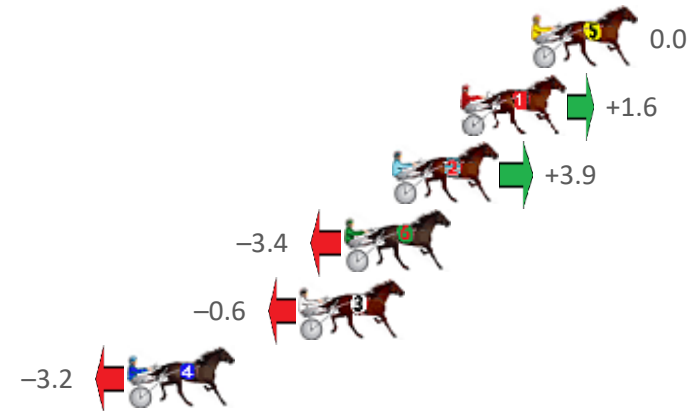

Albion Park Race 9 Distance 2138m

Saturday, 31 October 2020

Gross Time: 2:35.50 MileRate: 1:57.00 LeadTime: 37.40s First Qtr: 31.00s Second Qtr: 31.50s Third Qtr: 29.10s Fourth Qtr: 26.50s

NoHorse	Plc	Margin	Time	800Time (W)	400 Time (W)
5 COLT THIRTY ONE	1	0.0m	2:35.50	55.60s (0)	26.50s (0)
1 ROCK WITH SAM	2	2.8m	2:35.70	55.49s (0)	26.33s (0)
2 FAME ASSURED	3	5.5m	2:35.88	55.33s (0)	26.19s (0)
6 LILAC FLASH	4	7.4m	2:36.02	55.83s (1)	26.78s (1)
3 MAYWYNS BEST	5	9.2m	2:36.14	55.64s (1)	26.54s (1)
4 SUBTLE DELIGHT	6	16.0m	2:36.62	55.82s (1)	26.63s (1)

Finish Position and metres gained from 800m

Sectionals
Powered by

PJ HARNESS ANALYSER **NEW**

Learn the power of sectionals

Coming 29 October 2020 – Check it out at www.pjdata.com.au

The Racing Queensland Board (trading as Racing Queensland) and provider are not responsible for the completeness or accuracy of any of the information contained herein, and makes no representations about its suitability for any purpose.