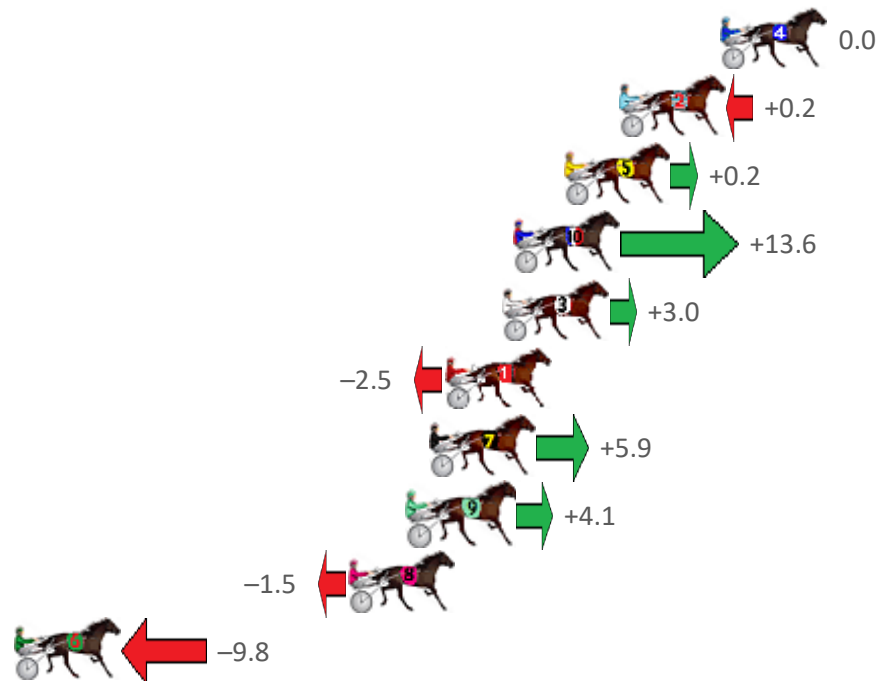

Albion Park Race 7 Distance 2138m

Saturday, 31 October 2020

Gross Time: 2:34.60 MileRate: 1:56.40 LeadTime: 37.60s First Qtr: 31.30s Second Qtr: 29.60s Third Qtr: 27.70s Fourth Qtr: 28.40s

No	Horse	Plc	Margin	Time	800Time (W)	400 Time (W)
4	POWER SURGE	1	0.0m	2:34.60	56.10s (0)	28.40s (0)
2	MACH TORQUE	2	4.0m	2:34.90	56.09s (0)	28.39s (0)
5	LOOKING FABULOUS	3	6.2m	2:35.06	56.09s (1)	28.57s (1)
10	MILLWOOD TILLY	4	8.2m	2:35.21	55.15s (1)	28.24s (2)
3	CORSINI	5	8.6m	2:35.24	55.89s (1)	28.39s (1)
1	BILLBOARD BONNIE	6	10.9m	2:35.41	56.27s (0)	28.53s (0)
7	DAPPER BESSIE	7	11.5m	2:35.46	55.69s (0)	27.94s (1)
9	MOLLYS SECRET	8	12.3m	2:35.52	55.81s (1)	28.31s (1)
8	JOVIAL JULIE	9	14.7m	2:35.70	56.20s (0)	28.48s (0)
6	RNR WINDERMERE	10	37.0m	2:37.36	56.78s (1)	29.81s (2)

Finish Position and metres gained from 800m

Sectionals
Powered by

PJ HARNESS ANALYSER **NEW**

Learn the power of sectionals

Coming 29 October 2020 – Check it out at www.pjdata.com.au

The Racing Queensland Board (trading as Racing Queensland) and provider are not responsible for the completeness or accuracy of any of the information contained herein, and makes no representations about its suitability for any purpose.