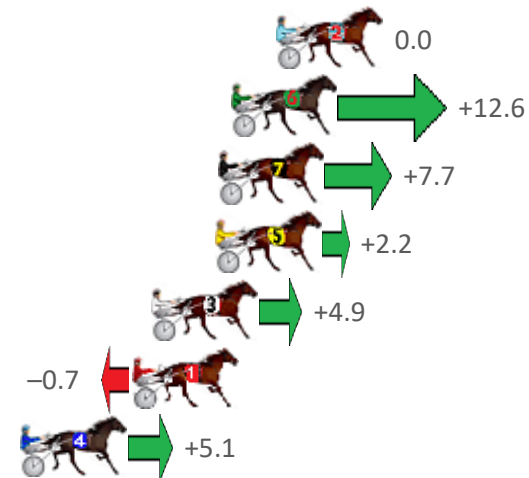

Albion Park Race 11 Distance 2647m

Saturday, 31 October 2020

Gross Time: 3:25.40   MileRate: 2:04.90   LeadTime: 85.30s   First Qtr: 31.60s   Second Qtr: 30.70s   Third Qtr: 29.10s   Fourth Qtr: 28.70s

NoHorse	Plc	Margin	Time	800Time (W)	400 Time (W)
2 MIRACLE RISING	1	0.0m	3:25.40	57.80s (0)	28.70s (0)
6 GREG THE GREAT	2	1.8m	3:25.54	56.89s (1)	28.02s (1)
7 OUR OVERANOVA	3	2.3m	3:25.57	57.25s (1)	28.38s (1)
5 GEE UP NEDDY	4	2.4m	3:25.58	57.64s (1)	28.76s (1)
3 JEDDY R YA READY	5	4.9m	3:25.77	57.45s (0)	28.31s (0)
1 GODOFTHUNDER	6	5.7m	3:25.83	57.85s (0)	28.71s (0)
4 LAVROS TEXAS	7	10.1m	3:26.16	57.43s (0)	28.31s (0)

Finish Position and metres gained from 800m

Sectionals
Powered by

PJ HARNESS ANALYSER **NEW**

Learn the power of sectionals

Coming 29 October 2020 – Check it out at www.pjdata.com.au

The Racing Queensland Board (trading as Racing Queensland) and provider are not responsible for the completeness or accuracy of any of the information contained herein, and makes no representations about its suitability for any purpose.