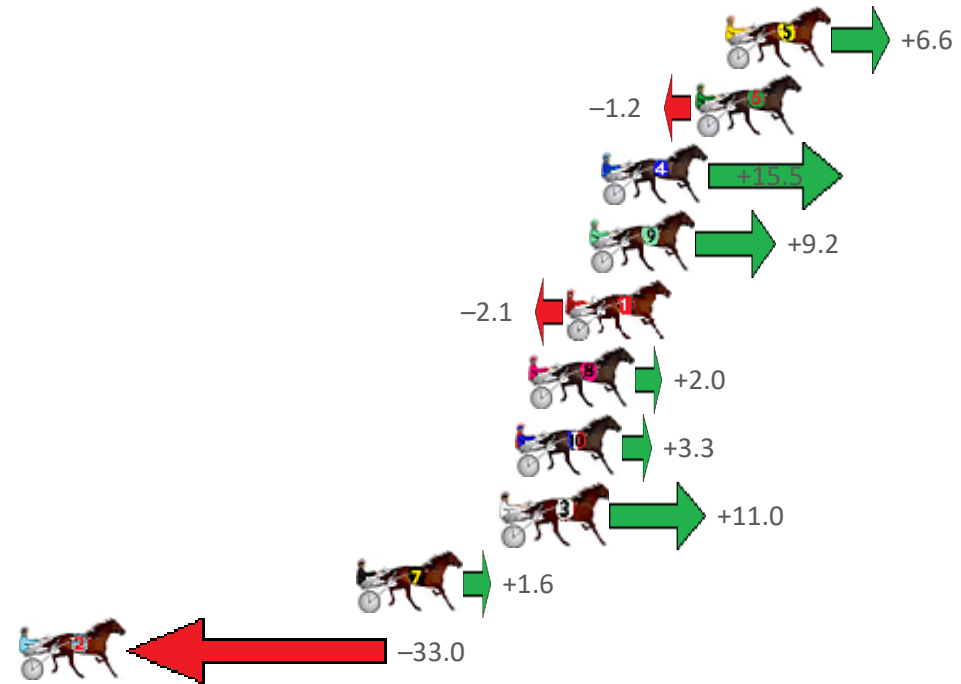

Albion Park Race 3 Distance 2138m

Saturday, 31 October 2020

Gross Time: 2:33.00 MileRate: 1:55.20 LeadTime: 37.20s First Qtr: 30.50s Second Qtr: 29.20s Third Qtr: 27.70s Fourth Qtr: 28.40s

No	Horse	Plc	Margin	Time	800Time (W)	400 Time (W)
5	SAM IS PERFECTION	1	0.0m	2:33.00	55.64s (1)	28.34s (1)
6	KEY LARGO	2	1.2m	2:33.09	56.18s (0)	28.48s (0)
4	CAUTIVAR	3	4.9m	2:33.37	55.02s (1)	27.97s (2)
9	EL GRAN SENOR	4	5.4m	2:33.40	55.46s (0)	28.08s (0)
1	COLONEL JOY	5	6.3m	2:33.47	56.25s (0)	28.52s (0)
8	COURAGEOUS SAINT	6	7.8m	2:33.58	55.96s (0)	28.54s (2)
10	COMMODORE JUJON	7	8.3m	2:33.62	55.87s (1)	28.51s (3)
3	TACT BESS	8	8.8m	2:33.66	55.33s (0)	27.98s (0)
7	ELMS CREEK	9	14.6m	2:34.09	55.99s (1)	28.63s (1)
2	IM COMPLIANT	10	34.8m	2:35.60	58.40s (1)	30.38s (1)

Finish Position and metres gained from 800m

Sectionals
Powered by

PJ HARNESS ANALYSER **NEW**

Learn the power of sectionals

Coming 29 October 2020 – Check it out at www.pjdata.com.au

The Racing Queensland Board (trading as Racing Queensland) and provider are not responsible for the completeness or accuracy of any of the information contained herein, and makes no representations about its suitability for any purpose.