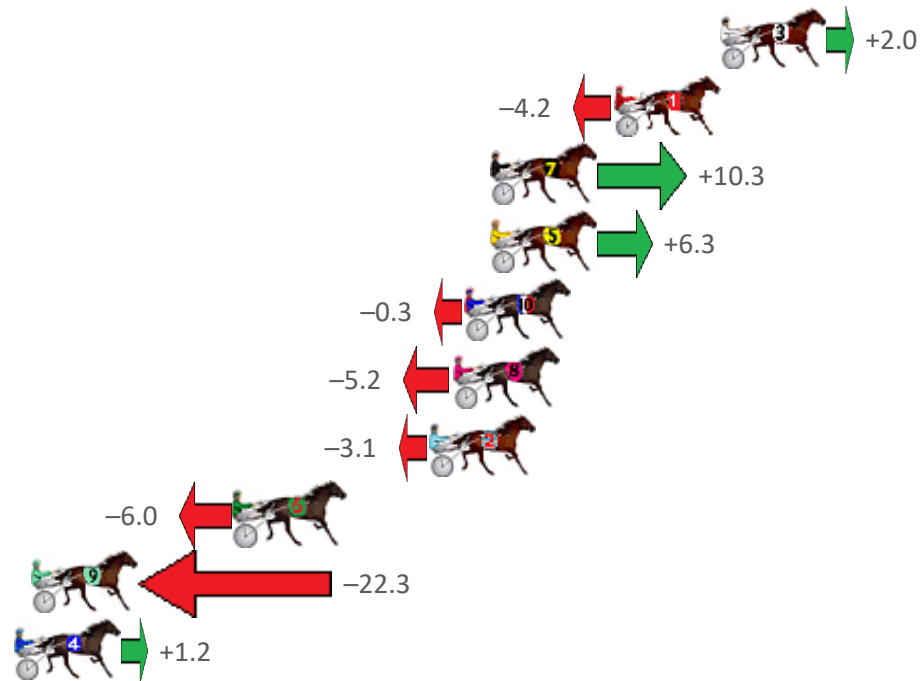

Albion Park Race 6 Distance 1660m

Saturday, 31 October 2020

Gross Time: 1:57.10 MileRate: 1:53.50 LeadTime: 3.60s First Qtr: 28.00s Second Qtr: 28.20s Third Qtr: 28.00s Fourth Qtr: 29.30s

NoHorse	Plc	Margin	Time	800Time (W)	400 Time (W)
3 KINGOFTHESTARS	1	0.0m	1:57.10	57.16s (1)	29.30s (1)
1 HAVING THE FAITH	2	4.2m	1:57.42	57.60s (0)	29.47s (0)
7 INNER LIGHT	3	9.1m	1:57.80	56.57s (1)	28.39s (1)
5 OYSTER STRIDE	4	9.1m	1:57.80	56.85s (0)	28.78s (0)
10 PACIFIC COIN	5	10.1m	1:57.88	57.32s (0)	29.22s (0)
8 BLUE MOON RISING	6	10.6m	1:57.91	57.67s (0)	29.59s (0)
2 CONVAIR HUSTLER	7	11.5m	1:57.98	57.52s (1)	29.28s (1)
6 RIVERLEIGH ROCKET	8	19.2m	1:58.58	57.73s (1)	29.42s (2)
9 TYPHOON STRIDE	9	27.3m	1:59.20	58.89s (2)	30.33s (2)
4 LITTLE BOLT	10	44.8m	2:00.54	57.21s (0)	29.50s (0)

Finish Position and metres gained from 800m

Sectionals
Powered by

PJ HARNESS ANALYSER **NEW**

Learn the power of sectionals

Coming 29 October 2020 – Check it out at www.pjdata.com.au

The Racing Queensland Board (trading as Racing Queensland) and provider are not responsible for the completeness or accuracy of any of the information contained herein, and makes no representations about its suitability for any purpose.