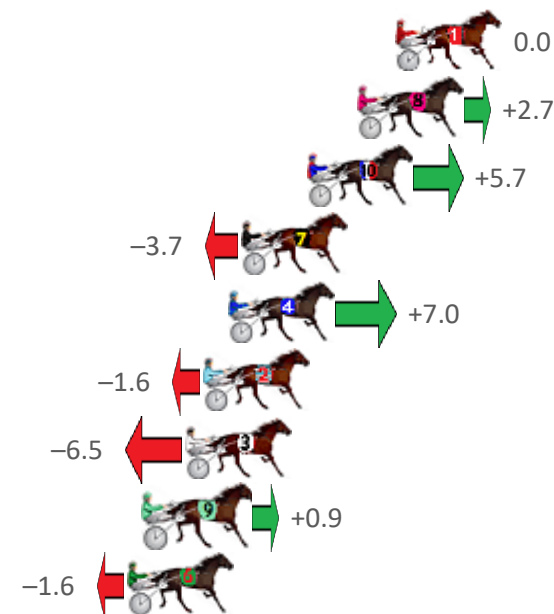

Albion Park Race 2 Distance 1660m

Saturday, 31 October 2020

Gross Time: 1:57.40 MileRate: 1:53.80 LeadTime: 3.40s First Qtr: 26.60s Second Qtr: 30.50s Third Qtr: 28.30s Fourth Qtr: 28.60s

NoHorse	Plc	Margin	Time	800Time (W)	400 Time (W)
1 MIDNIGHT MAN	1	0.0m	1:57.40	56.90s (0)	28.60s (0)
8 JOHNNY WHITE	2	1.5m	1:57.51	56.71s (0)	28.41s (0)
10 RUBIES FOR TASH	3	3.5m	1:57.66	56.50s (0)	28.21s (0)
7 HANDSOME HERO	4	6.1m	1:57.86	57.16s (2)	28.83s (2)
4 CLASSIE AMERICAN	5	6.6m	1:57.90	56.40s (2)	28.20s (2)
2 SQUIRE	6	7.6m	1:57.97	57.01s (1)	28.73s (1)
3 SIR JULIAN	7	8.3m	1:58.02	57.36s (1)	29.08s (1)
9 FEELINGFORARAINBOW	8	9.9m	1:58.14	56.84s (1)	28.55s (1)
6 STOMPPEM	9	10.6m	1:58.20	57.01s (2)	28.80s (2)

Finish Position and metres gained from 800m

Sectionals
Powered by

PJ HARNESS ANALYSER **NEW**

Learn the power of sectionals

Coming 29 October 2020 – Check it out at www.pjdata.com.au

The Racing Queensland Board (trading as Racing Queensland) and provider are not responsible for the completeness or accuracy of any of the information contained herein, and makes no representations about its suitability for any purpose.