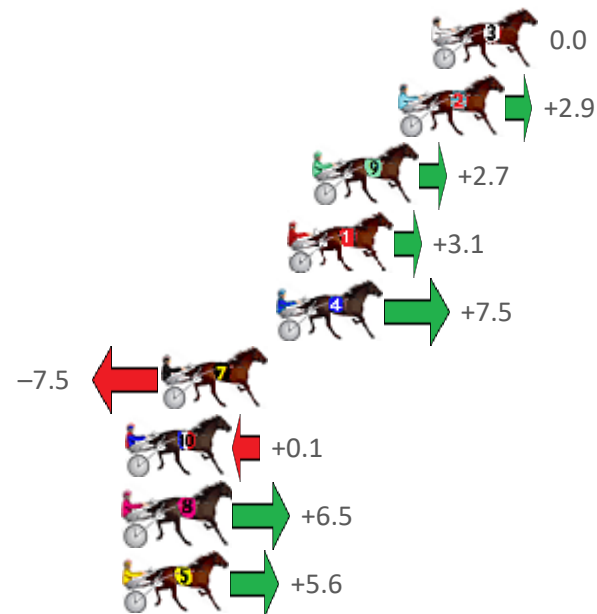

Albion Park Race 5 Distance 1660m

Saturday, 31 October 2020

Gross Time: 1:57.80 MileRate: 1:54.20 LeadTime: 3.50s First Qtr: 27.20s Second Qtr: 30.40s Third Qtr: 28.20s Fourth Qtr: 28.50s

NoHorse	Plc	Margin	Time	800Time (W)	400 Time (W)
3 IDEAL WORLD	1	0.0m	1:57.80	56.70s (0)	28.50s (0)
2 PARAVANI	2	1.3m	1:57.90	56.50s (0)	28.28s (0)
9 B MAC C	3	4.7m	1:58.15	56.51s (1)	28.24s (1)
1 EARL JUJON	4	5.7m	1:58.23	56.48s (0)	28.20s (0)
4 PACIFIC DRUMS	5	6.1m	1:58.26	56.17s (0)	27.88s (0)
7 THEARTOFINFUSION	6	10.7m	1:58.60	57.23s (1)	29.00s (1)
10 COULDNTBETOLD	7	12.1m	1:58.71	56.69s (1)	28.42s (1)
8 ARTISTIC SAINT	8	12.1m	1:58.71	56.24s (0)	27.93s (0)
5 BARA JAYLA	9	12.2m	1:58.71	56.31s (1)	28.12s (1)

Finish Position and metres gained from 800m

Sectionals
Powered by

PJ HARNES ANALYSER **NEW**

Learn the power of sectionals

Coming 29 October 2020 – Check it out at www.pjdata.com.au

The Racing Queensland Board (trading as Racing Queensland) and provider are not responsible for the completeness or accuracy of any of the information contained herein, and makes no representations about its suitability for any purpose.