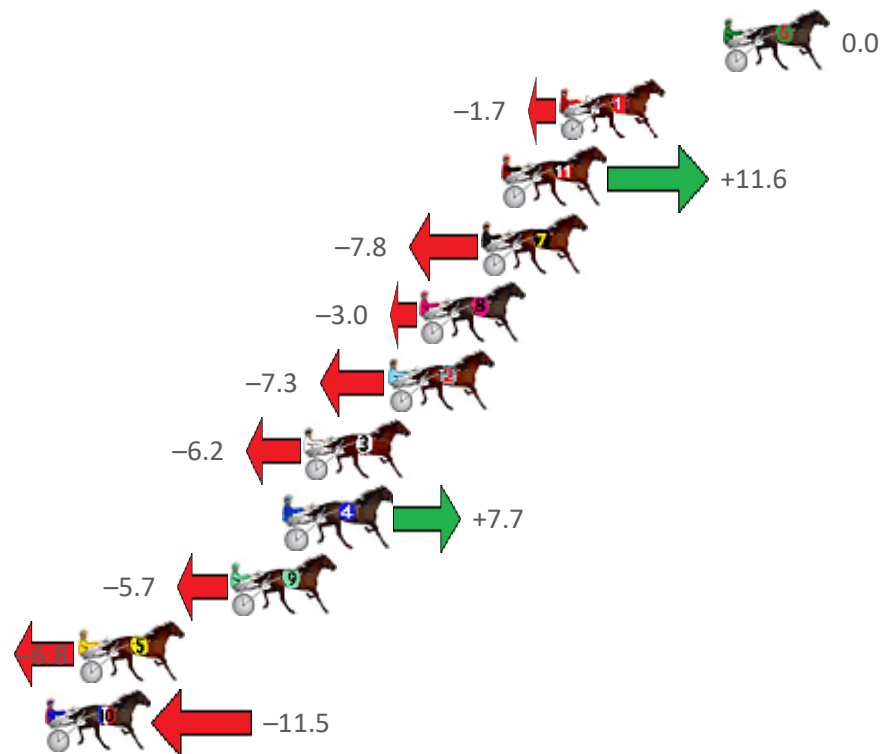

Albion Park Race 4 Distance 2138m

Saturday, 31 October 2020

Gross Time: 2:38.40 MileRate: 1:59.20 LeadTime: 39.40s First Qtr: 32.10s Second Qtr: 31.40s Third Qtr: 29.30s Fourth Qtr: 26.20s

NoHorse	Plc	Margin	Time	800Time (W)	400 Time (W)
6 SMART AS CAMM BE	1	0.0m	2:38.40	55.50s (0)	26.20s (0)
1 BUMPER	2	6.5m	2:38.85	55.62s (0)	26.31s (0)
11 TACTICAL RESPONSE	3	8.8m	2:39.01	54.70s (1)	26.60s (2)
7 RUN BOY RUN	4	9.6m	2:39.06	56.04s (1)	26.76s (1)
8 SMITHSTARS LEXUS	5	12.0m	2:39.23	55.71s (0)	26.37s (0)
2 JAMES DEAN	6	13.3m	2:39.32	56.00s (1)	26.69s (1)
3 BRIDGET BLUE CHIP	7	16.6m	2:39.55	55.93s (1)	26.80s (2)
4 MUCH BETTOR	8	17.3m	2:39.60	54.97s (1)	26.61s (1)
9 SEA HAWKE	9	19.5m	2:39.75	55.89s (0)	26.55s (0)
5 MAJOR GENERALJUJON	10	25.6m	2:40.17	55.97s (0)	26.77s (1)
10 KURAHAUPO GAMBLER	11	26.9m	2:40.26	56.29s (1)	27.57s (3)

Finish Position and metres gained from 800m

Sectionals
Powered by

PJ HARNESS ANALYSER **NEW**

Learn the power of sectionals

Coming 29 October 2020 – Check it out at www.pjdata.com.au

The Racing Queensland Board (trading as Racing Queensland) and provider are not responsible for the completeness or accuracy of any of the information contained herein, and makes no representations about its suitability for any purpose.