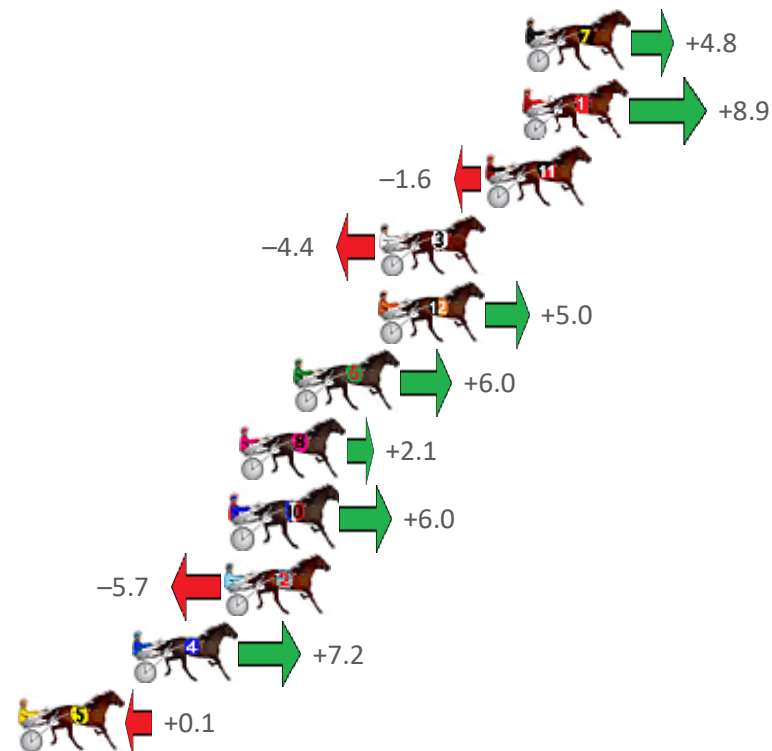

Albion Park Race 1 Distance 2138m

Saturday, 31 October 2020

Gross Time: 2:32.30 MileRate: 1:54.70 LeadTime: 37.60s First Qtr: 28.10s Second Qtr: 29.90s Third Qtr: 28.00s Fourth Qtr: 28.70s

NoHorse	Plc	Margin	Time	800Time (W)	400 Time (W)
7 JONAH JONES	1	0.0m	2:32.30	56.36s (0)	28.37s (0)
1 LITTLE CHANGE	2	0.1m	2:32.31	56.07s (0)	28.08s (0)
11 CASINO TOMMY	3	1.6m	2:32.42	56.81s (0)	28.81s (0)
3 SO KOOL MASTER	4	5.8m	2:32.74	57.01s (1)	29.11s (1)
12 SABRAGE	5	5.8m	2:32.74	56.35s (1)	28.91s (2)
6 PSYCHEDELIC	6	9.2m	2:32.99	56.28s (1)	28.81s (2)
8 INVINCIBLE LOXTON	7	11.3m	2:33.15	56.55s (0)	28.74s (1)
10 THREE MUGS IN	8	11.6m	2:33.17	56.28s (0)	28.51s (2)
2 HAVANA MOON	9	11.9m	2:33.20	57.10s (1)	29.12s (1)
4 CORPORAL LUNA	10	15.6m	2:33.48	56.19s (0)	28.21s (0)
5 BATTLE BORN	11	20.1m	2:33.81	56.69s (1)	28.66s (1)

Finish Position and metres gained from 800m

Sectionals
Powered by

PJ HARNESS ANALYSER **NEW**

Learn the power of sectionals

Coming 29 October 2020 – Check it out at www.pjdata.com.au

The Racing Queensland Board (trading as Racing Queensland) and provider are not responsible for the completeness or accuracy of any of the information contained herein, and makes no representations about its suitability for any purpose.