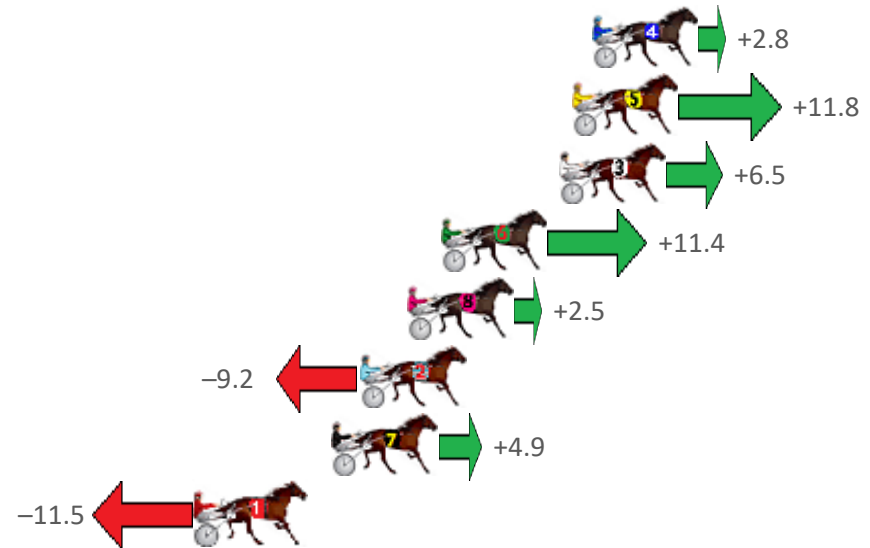

Albion Park Race 8 Distance 2138m

Saturday, 31 October 2020

Gross Time: 2:34.00 MileRate: 1:55.90 LeadTime: 37.90s First Qtr: 29.90s Second Qtr: 29.40s Third Qtr: 28.30s Fourth Qtr: 28.50s

NoHorse	Plc	Margin	Time	800Time (W)	400 Time (W)
4 JERADAS DELIGHT	1	0.0m	2:34.00	56.60s (1)	28.34s (1)
5 WITH THE BAND	2	0.8m	2:34.06	55.97s (1)	27.75s (1)
3 GODDESS JUJON	3	1.3m	2:34.10	56.34s (1)	28.08s (1)
6 HUNZA VALLEY	4	6.0m	2:34.45	56.00s (1)	27.82s (1)
8 TUAPEKA LIGHT	5	7.3m	2:34.55	56.62s (0)	28.18s (0)
2 SAINT KILDA BEACH	6	9.2m	2:34.69	57.45s (0)	29.15s (0)
7 FEEL LIKE DANCIN	7	10.3m	2:34.77	56.45s (0)	28.03s (0)
1 ALE ALE KAI	8	15.7m	2:35.18	57.61s (0)	29.13s (0)

Finish Position and metres gained from 800m

Sectionals
Powered by

PJ HARNESS ANALYSER **NEW**

Learn the power of sectionals

Coming 29 October 2020 – Check it out at www.pjdata.com.au

The Racing Queensland Board (trading as Racing Queensland) and provider are not responsible for the completeness or accuracy of any of the information contained herein, and makes no representations about its suitability for any purpose.