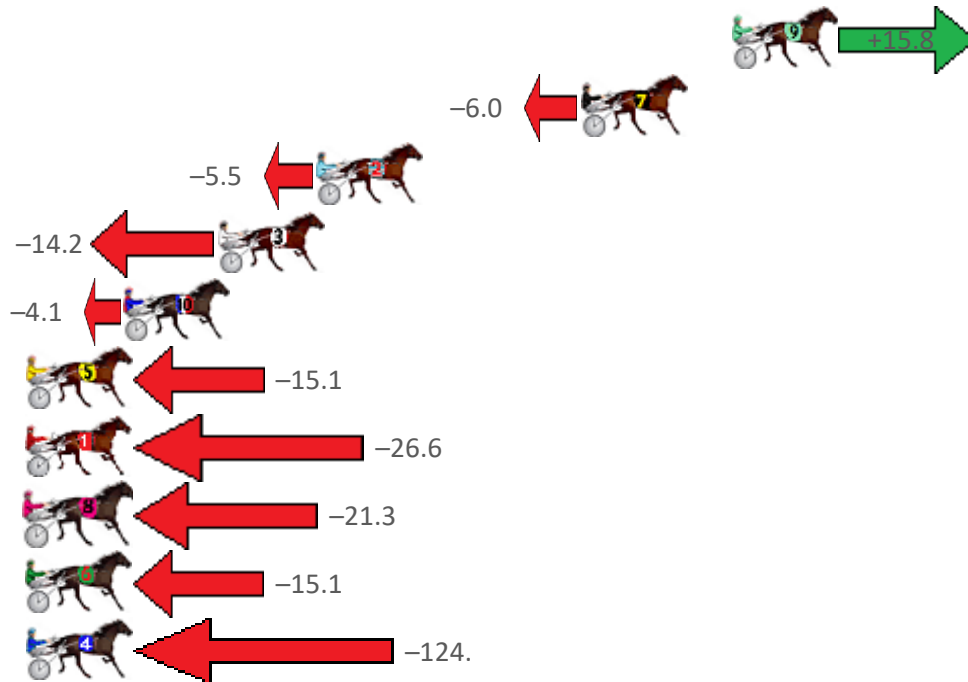

Albion Park Race 10 Distance 1660m

Saturday, 31 October 2020

Gross Time: 1:56.30 MileRate: 1:52.80 LeadTime: 3.30s First Qtr: 27.50s Second Qtr: 29.20s Third Qtr: 28.00s Fourth Qtr: 28.30s

NoHorse	Plc	Margin	Time	800Time (W)	400 Time (W)
9 MAJOR FERNCO	1	0.0m	1:56.30	55.19s (1)	27.93s (1)
7 OUR RIDGY DIDGE	2	6.0m	1:56.75	56.72s (0)	28.72s (0)
2 CORINDHAP CREEK	3	16.5m	1:57.53	56.68s (1)	28.41s (1)
3 IDEAL TIGER	4	20.4m	1:57.82	57.29s (1)	29.14s (0)
10 IFOUNDTHEBEACH	5	24.1m	1:58.09	56.59s (1)	28.79s (2)
5 WARNER	6	35.5m	1:58.94	57.36s (0)	29.12s (2)
1 JEWEL OF PEAK	7	36.0m	1:58.98	58.16s (0)	29.43s (1)
8 ARTS PEREGRINE	8	36.7m	1:59.03	57.79s (0)	29.12s (0)
6 IMA BEACH BABE	9	40.3m	1:59.30	57.36s (1)	29.08s (1)
4 KOTIRO	10	129.5m	2:05.93	65.03s (0)	36.26s (0)

Finish Position and metres gained from 800m

Sectionals
Powered by

PJ HARNESS ANALYSER **NEW**

Learn the power of sectionals

Coming 29 October 2020 – Check it out at www.pjdata.com.au

The Racing Queensland Board (trading as Racing Queensland) and provider are not responsible for the completeness or accuracy of any of the information contained herein, and makes no representations about its suitability for any purpose.