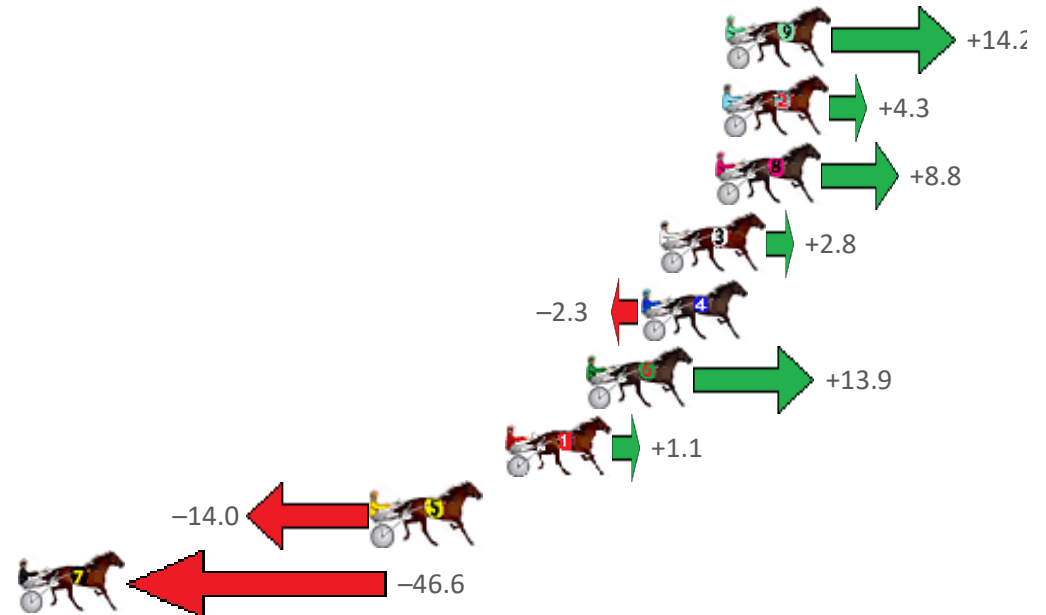

Redcliffe Race 6 Distance 2040m

Thursday, 29 October 2020

Gross Time: 2:30.80 MileRate: 1:58.90 LeadTime: 30.80s First Qtr: 30.60s Second Qtr: 31.00s Third Qtr: 28.20s Fourth Qtr: 30.20s

NoHorse	Plc	Margin	Time	800Time (W)	400 Time (W)
9 ALI DOWNUNDER	1	0.0m	2:30.80	57.37s (1)	29.04s (2)
2 HIGHVIEW FREDDY	2	0.1m	2:30.81	58.09s (1)	29.74s (1)
8 A KERRY MAN	3	0.4m	2:30.83	57.76s (1)	29.45s (2)
3 MISTER FINNIGAN	4	2.6m	2:31.01	58.20s (0)	30.08s (0)
4 VIEWBYTHEROCK	5	3.3m	2:31.06	58.57s (0)	30.45s (0)
6 GLENEAGLE WARRIOR	6	5.5m	2:31.23	57.39s (1)	29.14s (2)
1 MISTERRIODEJANEIRO	7	8.7m	2:31.49	58.32s (0)	30.13s (0)
5 MIZZZ ADELE	8	14.0m	2:31.91	59.42s (1)	31.19s (1)
7 SOMEBEACHSOMEGIFT	9	62.2m	2:35.72	61.78s (0)	33.32s (0)

Finish Position and metres gained from 800m

Sectionals
Powered by

PJ HARNESS ANALYSER **NEW**

Learn the power of sectionals

Coming 29 October 2020 – Check it out at www.pjdata.com.au

The Racing Queensland Board (trading as Racing Queensland) and provider are not responsible for the completeness or accuracy of any of the information contained herein, and makes no representations about its suitability for any purpose.