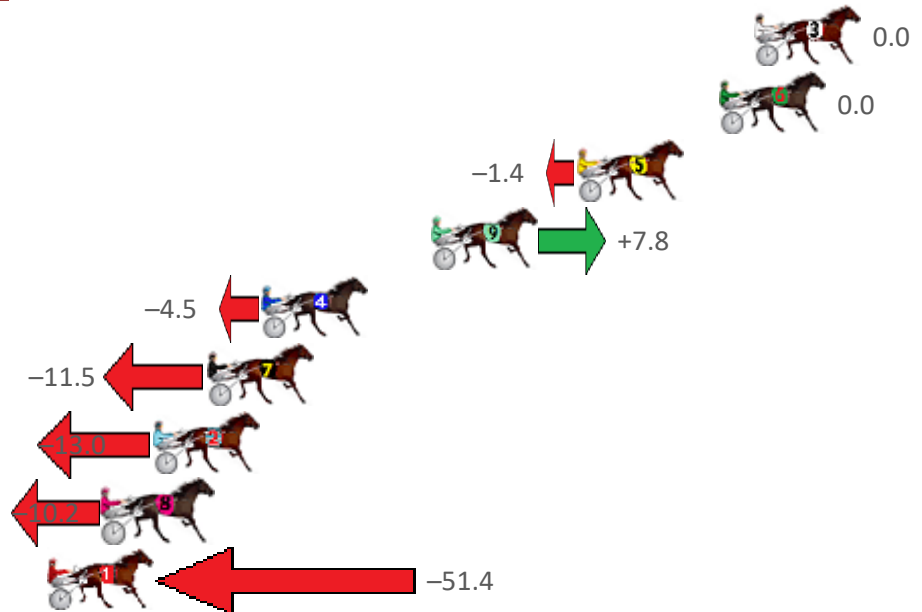

Redcliffe Race 7 Distance 1780m

Thursday, 29 October 2020

Gross Time: 2:09.60 MileRate: 1:57.20 LeadTime: 11.40s First Qtr: 30.30s Second Qtr: 30.80s Third Qtr: 28.20s Fourth Qtr: 28.90s

NoHorse	Plc	Margin	Time	800Time (W)	400 Time (W)
3 JEROSH	1	0.0m	2:09.60	57.10s (0)	28.90s (0)
6 OUR UNCLE ALAN	2	1.4m	2:09.71	57.10s (1)	28.76s (1)
5 FOR THE CORZ	3	7.0m	2:10.13	57.20s (1)	28.83s (1)
9 HOT ROD HEAVEN	4	12.8m	2:10.57	56.55s (1)	28.50s (2)
4 MISS MODERN RUBY	5	19.5m	2:11.08	57.42s (0)	28.84s (0)
7 LUCKY LYLA	6	21.7m	2:11.25	57.92s (0)	29.37s (0)
2 GRIZZLY MONTANA	7	23.8m	2:11.41	58.02s (1)	29.55s (1)
8 ANDREW JAY	8	25.8m	2:11.56	57.82s (1)	29.75s (2)
1 NOLONGA YOUR CHOIC	9	56.0m	2:13.85	60.75s (0)	32.13s (0)

Finish Position and metres gained from 800m

Sectionals
Powered by

PJ HARNESS ANALYSER **NEW**

Learn the power of sectionals

Coming 29 October 2020 – Check it out at www.pjdata.com.au

The Racing Queensland Board (trading as Racing Queensland) and provider are not responsible for the completeness or accuracy of any of the information contained herein, and makes no representations about its suitability for any purpose.