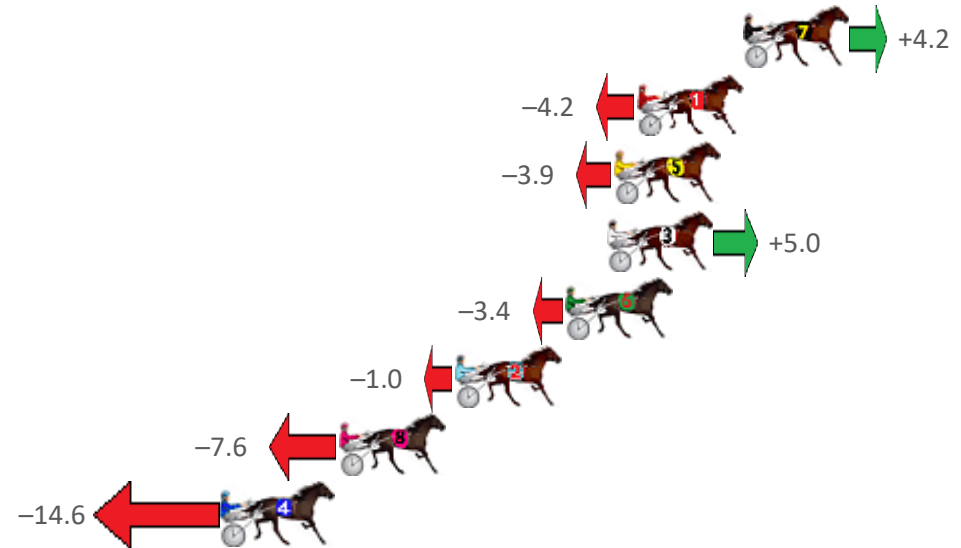

Redcliffe Race 2 Distance 1780m

Thursday, 29 October 2020

Gross Time: 2:11.70 MileRate: 1:59.00 LeadTime: 11.20s First Qtr: 30.10s Second Qtr: 31.50s Third Qtr: 28.90s Fourth Qtr: 30.00s

NoHorse	Plc	Margin	Time	800Time (W)	400 Time (W)
7 WILLSINTOWN	1	0.0m	2:11.70	58.59s (0)	29.64s (0)
1 CANNAN	2	4.2m	2:12.03	59.21s (0)	30.31s (0)
5 PRINCE JOY	3	5.1m	2:12.10	59.19s (1)	30.23s (1)
3 RAINBOW STYLING	4	5.4m	2:12.12	58.53s (1)	29.51s (2)
6 LANOCH BOY	5	7.0m	2:12.25	59.15s (2)	30.43s (2)
2 IMA REGAL JET	6	11.4m	2:12.60	58.97s (2)	30.27s (2)
8 BEEJAYS DELIGHT	7	16.0m	2:12.96	59.46s (0)	30.46s (0)
4 NON PASSARE	8	20.6m	2:13.32	59.97s (1)	30.97s (1)

Finish Position and metres gained from 800m

Sectionals
Powered by

PJ HARNESS ANALYSER **NEW**

Learn the power of sectionals

Coming 29 October 2020 – Check it out at www.pjdata.com.au

The Racing Queensland Board (trading as Racing Queensland) and provider are not responsible for the completeness or accuracy of any of the information contained herein, and makes no representations about its suitability for any purpose.