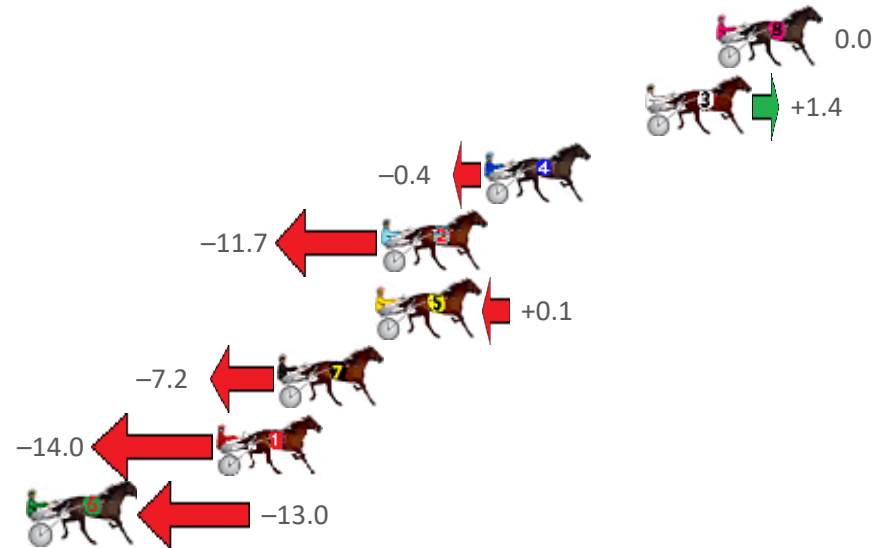

Redcliffe Race 1 Distance 1780m

Thursday, 29 October 2020

Gross Time: 2:10.40 MileRate: 1:57.90 LeadTime: 11.20s First Qtr: 30.90s Second Qtr: 29.80s Third Qtr: 29.20s Fourth Qtr: 29.30s

NoHorse	Plc	Margin	Time	800Time (W)	400 Time (W)
8 ROWDYS ACE	1	0.0m	2:10.40	58.50s (1)	29.29s (1)
3 MISS LILY MAY	2	2.8m	2:10.62	58.40s (1)	29.43s (2)
4 NEWMERELLA MOLLY	3	9.2m	2:11.11	58.53s (1)	29.61s (2)
2 TACTFILLY MAGIC	4	13.3m	2:11.42	59.35s (0)	30.27s (0)
5 RITCHIE BEE	5	13.5m	2:11.44	58.49s (1)	29.54s (2)
7 PITTSWORTH MAN	6	17.4m	2:11.74	59.02s (0)	30.06s (1)
1 MISS CATALINA	7	19.8m	2:11.92	59.52s (0)	30.35s (0)
6 FRENCH GLOBE	8	27.2m	2:12.49	59.45s (0)	30.48s (0)

Finish Position and metres gained from 800m

Sectionals
Powered by

PJ HARNESS ANALYSER **NEW**

Learn the power of sectionals

Coming 29 October 2020 – Check it out at www.pjdata.com.au

The Racing Queensland Board (trading as Racing Queensland) and provider are not responsible for the completeness or accuracy of any of the information contained herein, and makes no representations about its suitability for any purpose.