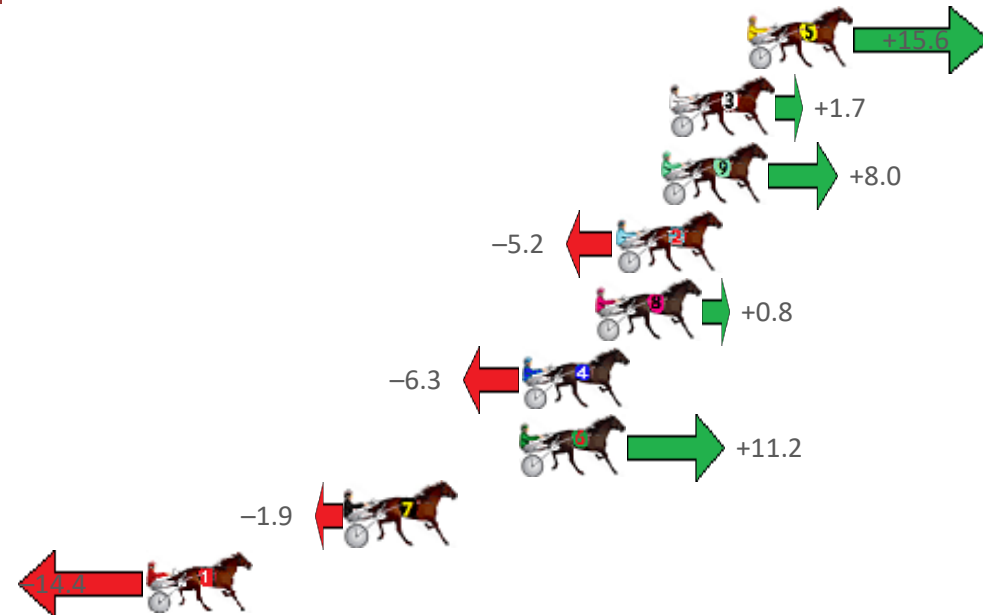

Redcliffe Race 4 Distance 1780m

Thursday, 29 October 2020

Gross Time: 2:12.40 MileRate: 1:59.70 LeadTime: 11.10s First Qtr: 30.90s Second Qtr: 31.30s Third Qtr: 29.10s Fourth Qtr: 30.00s

NoHorse	Plc	Margin	Time	800Time (W)	400 Time (W)
5 NIGHT NINJA	1	0.0m	2:12.40	57.95s (1)	29.28s (2)
3 LITTLE ARROWS	2	3.1m	2:12.64	58.98s (0)	29.86s (0)
9 GUTS	3	3.4m	2:12.67	58.51s (1)	29.88s (2)
2 ROCKNROLL DA GAMA	4	5.2m	2:12.81	59.48s (0)	30.39s (0)
8 JUST ONE GOOD ONE	5	6.0m	2:12.87	59.04s (1)	29.87s (1)
4 OCEANSIDE	6	8.9m	2:13.10	59.56s (1)	30.45s (1)
6 ROBINMEGOOD	7	9.0m	2:13.11	58.28s (1)	29.60s (2)
7 BRONSKI MACARENA	8	15.9m	2:13.65	59.24s (0)	30.25s (1)
1 FAMOUS SHOES	9	23.8m	2:14.27	60.16s (0)	30.94s (0)

Finish Position and metres gained from 800m

Sectionals
Powered by

PJ HARNESS ANALYSER **NEW**

Learn the power of sectionals

Coming 29 October 2020 – Check it out at www.pjdata.com.au

The Racing Queensland Board (trading as Racing Queensland) and provider are not responsible for the completeness or accuracy of any of the information contained herein, and makes no representations about its suitability for any purpose.