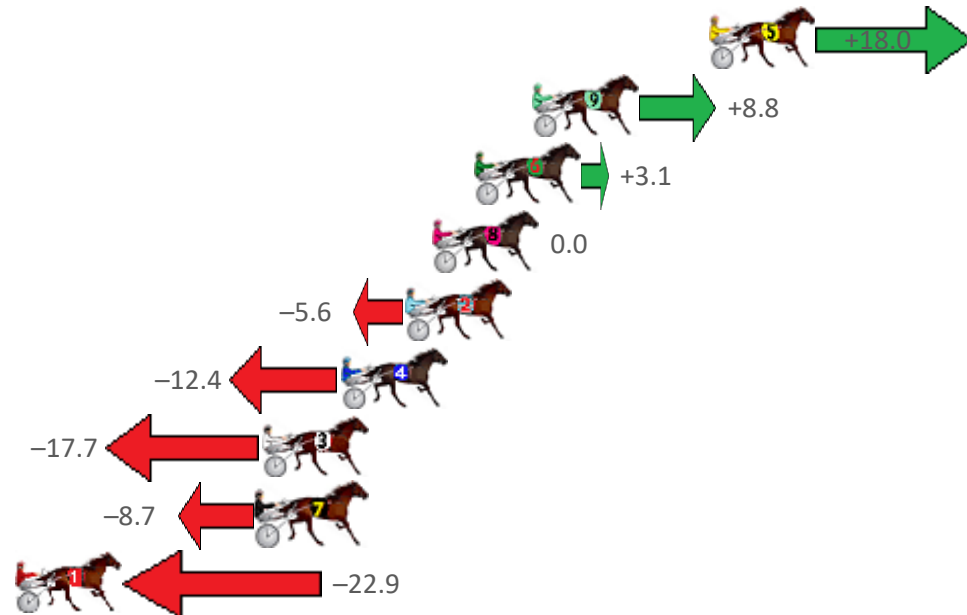

Redcliffe Race 5 Distance 1780m

Thursday, 29 October 2020

Gross Time: 2:12.00 MileRate: 1:59.30 LeadTime: 11.10s First Qtr: 30.10s Second Qtr: 31.10s Third Qtr: 29.80s Fourth Qtr: 29.90s

NoHorse	Plc	Margin	Time	800Time (W)	400 Time (W)
5 ASHLEE NITRO	1	0.0m	2:12.00	58.36s (2)	29.34s (2)
9 HESLUVABLE	2	7.0m	2:12.55	59.05s (1)	29.50s (2)
6 REGAL NIGHTSHADE	3	9.3m	2:12.73	59.47s (2)	30.37s (2)
8 APACHE WIND	4	11.0m	2:12.86	59.70s (1)	30.00s (1)
2 DUKE	5	12.0m	2:12.94	60.12s (1)	30.42s (1)
4 STUDLEIGH WILL	6	14.6m	2:13.14	60.62s (1)	30.94s (1)
3 GHOST GUM	7	17.7m	2:13.39	61.01s (0)	31.22s (0)
7 VOODOO FELLA	8	17.9m	2:13.40	60.35s (0)	30.58s (0)
1 TURN TURN FLYER	9	27.5m	2:14.15	61.40s (0)	31.62s (0)

Finish Position and metres gained from 800m

Sectionals
Powered by

PJ HARNESS ANALYSER **NEW**

Learn the power of sectionals

Coming 29 October 2020 – Check it out at www.pjdata.com.au

The Racing Queensland Board (trading as Racing Queensland) and provider are not responsible for the completeness or accuracy of any of the information contained herein, and makes no representations about its suitability for any purpose.