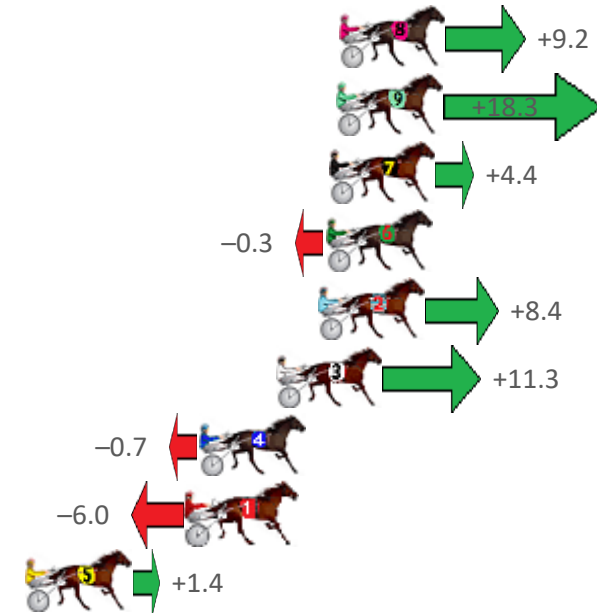

Redcliffe Race 8 Distance 2040m

Thursday, 29 October 2020

Gross Time: 2:30.70 MileRate: 1:58.90 LeadTime: 30.20s First Qtr: 31.40s Second Qtr: 30.30s Third Qtr: 29.00s Fourth Qtr: 29.80s

NoHorse	Plc	Margin	Time	800Time (W)	400 Time (W)
8 OUR LITTLE DIGGER	1	0.0m	2:30.70	58.13s (0)	29.12s (0)
9 SPECIAL RESERVE	2	0.1m	2:30.71	57.46s (1)	28.83s (3)
7 HARPAGUS	3	0.4m	2:30.73	58.48s (0)	29.47s (0)
6 ULTIMATE AD	4	0.5m	2:30.74	58.82s (1)	29.84s (1)
2 JUST JOSHIN	5	0.8m	2:30.76	58.19s (1)	29.30s (2)
3 LA SAFRON	6	2.5m	2:30.90	57.97s (1)	29.36s (3)
4 BURMACH	7	5.5m	2:31.13	58.85s (1)	29.90s (1)
1 JUSTA DALE	8	6.0m	2:31.17	59.24s (0)	30.21s (0)
5 SPRINGFIELD SPIRIT	9	12.4m	2:31.67	58.70s (0)	29.81s (1)

Finish Position and metres gained from 800m

Sectionals
Powered by

PJ HARNESS ANALYSER **NEW**

Learn the power of sectionals

Coming 29 October 2020 – Check it out at www.pjdata.com.au

The Racing Queensland Board (trading as Racing Queensland) and provider are not responsible for the completeness or accuracy of any of the information contained herein, and makes no representations about its suitability for any purpose.