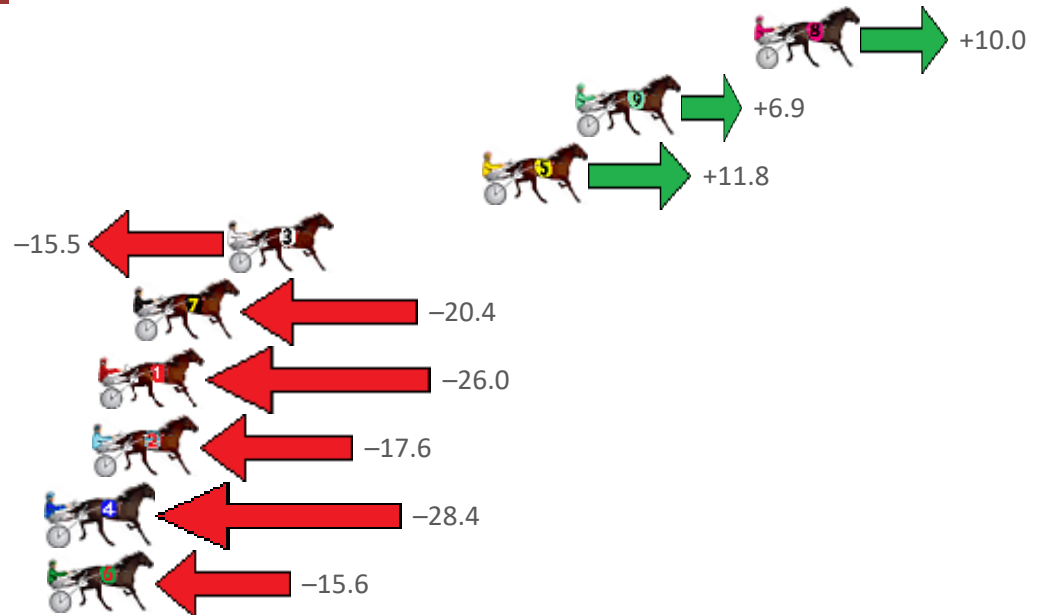

Redcliffe Race 3 Distance 1780m

Thursday, 29 October 2020

Gross Time: 2:13.60 MileRate: 2:00.80 LeadTime: 11.40s First Qtr: 30.20s Second Qtr: 33.00s Third Qtr: 29.80s Fourth Qtr: 29.20s

No	Horse	Plc	Margin	Time	800Time (W)	400 Time (W)
8	ROCK THE HOUSE	1	0.0m	2:13.60	58.27s (1)	28.43s (1)
9	HOLLIE	2	7.1m	2:14.14	58.49s (2)	29.67s (2)
5	ARMA AUGUSTUS	3	10.8m	2:14.43	58.13s (1)	29.55s (2)
3	REDDY FIRE	4	20.9m	2:15.20	60.14s (1)	30.25s (1)
7	THANKHEAVNFORGIRLS	5	24.6m	2:15.48	60.50s (0)	30.64s (0)
1	ROLLON TWICE	6	26.0m	2:15.59	60.91s (0)	31.09s (0)
2	POSER	7	26.2m	2:15.61	60.29s (0)	30.43s (0)
4	WHATA REACTOR	8	29.6m	2:15.87	61.08s (1)	31.19s (1)
6	TRACES OF TARA	9	34.0m	2:16.20	60.14s (1)	30.64s (2)

Finish Position and metres gained from 800m

Sectionals
Powered by

PJ HARNESS ANALYSER **NEW**

Learn the power of sectionals

Coming 29 October 2020 – Check it out at www.pjdata.com.au

The Racing Queensland Board (trading as Racing Queensland) and provider are not responsible for the completeness or accuracy of any of the information contained herein, and makes no representations about its suitability for any purpose.