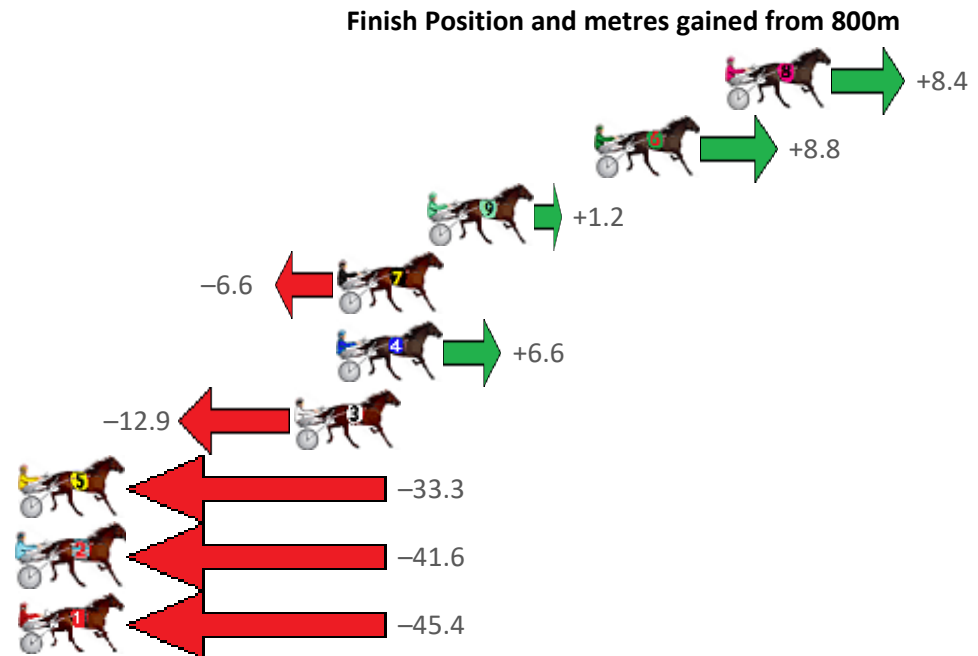

Redcliffe Race 6 Distance 1780m

Wednesday, 28 October 2020

Gross Time: 2:11.30 MileRate: 1:58.70 LeadTime: 11.60s First Qtr: 28.70s Second Qtr: 30.80s Third Qtr: 29.60s Fourth Qtr: 30.60s

NoHorse	Plc	Margin	Time	800Time (W)	400 Time (W)
8 DOOLITTLE DANDY	1	0.0m	2:11.30	59.57s (1)	30.60s (0)
6 JENUFLECTION	2	5.2m	2:11.72	59.54s (2)	30.31s (2)
9 DARBY BRIGHTS	3	11.8m	2:12.24	60.11s (1)	30.25s (2)
7 BARBOO	4	15.4m	2:12.53	60.69s (0)	30.45s (0)
4 TILDALYN	5	15.4m	2:12.53	59.71s (0)	30.14s (1)
3 WRITEABOUTCHELSEA	6	17.1m	2:12.67	61.17s (1)	30.73s (1)
5 MISTER DECORUM	7	33.3m	2:13.97	62.69s (1)	32.36s (1)
2 MISS FRICTION	8	42.2m	2:14.68	63.31s (0)	33.19s (0)
1 SHEZALUCKYLADY	9	50.0m	2:15.30	63.60s (0)	33.46s (0)

Sectionals
Powered by

PJ HARNESS ANALYSER **NEW**

Learn the power of sectionals

Coming 29 October 2020 – Check it out at www.pjdata.com.au

The Racing Queensland Board (trading as Racing Queensland) and provider are not responsible for the completeness or accuracy of any of the information contained herein, and makes no representations about its suitability for any purpose.