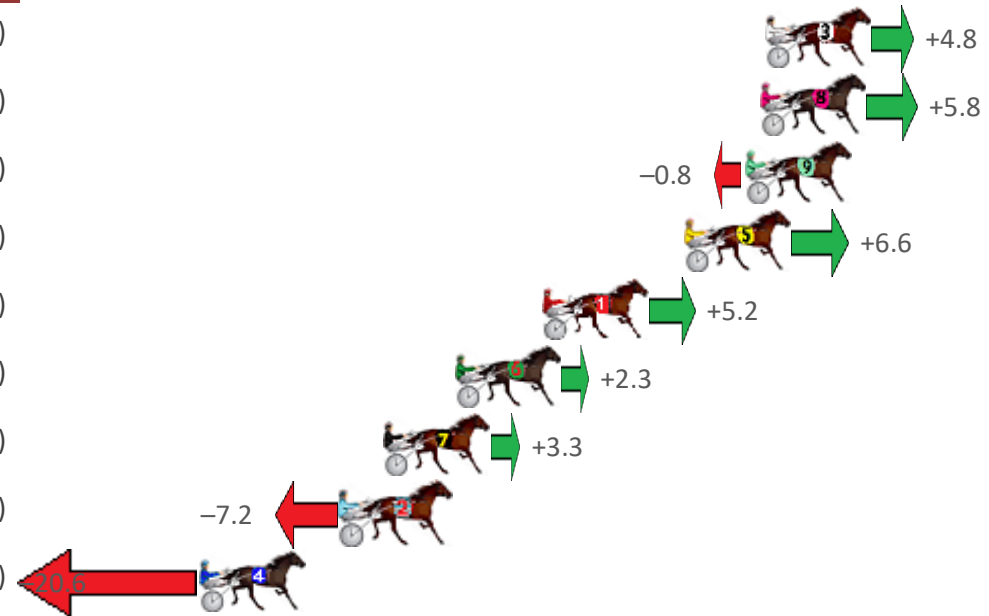

Redcliffe Race 2 Distance 1780m

Wednesday, 28 October 2020

Gross Time: 2:10.20 MileRate: 1:57.70 LeadTime: 11.50s First Qtr: 28.50s Second Qtr: 30.40s Third Qtr: 28.90s Fourth Qtr: 30.90s

NoHorse	Plc	Margin	Time	800Time (W)	400 Time (W)
3 MONTANA LAD	1	0.0m	2:10.20	59.44s (0)	30.55s (0)
8 IFOUNDTHEBEACH	2	0.2m	2:10.22	59.37s (1)	30.65s (2)
9 RUNFORTHEROSES	3	0.8m	2:10.26	59.86s (0)	30.96s (0)
5 ARTISTIC SAINT	4	3.2m	2:10.46	59.31s (2)	30.30s (2)
1 HIGH ON MONTANA	5	8.8m	2:10.91	59.41s (0)	30.45s (0)
6 UNDERTHEKILT	6	12.3m	2:11.19	59.63s (1)	30.92s (1)
7 MAJOR LUCKY	7	15.1m	2:11.42	59.55s (0)	30.89s (3)
2 BUKTHSYSTEM	8	16.8m	2:11.56	60.34s (0)	31.41s (0)
4 MUCHO GUAPA	9	22.4m	2:12.01	61.33s (1)	32.07s (1)

Finish Position and metres gained from 800m

Sectionals
Powered by

PJ HARNESS ANALYSER **NEW**

Learn the power of sectionals

Coming 29 October 2020 – Check it out at www.pjdata.com.au

The Racing Queensland Board (trading as Racing Queensland) and provider are not responsible for the completeness or accuracy of any of the information contained herein, and makes no representations about its suitability for any purpose.