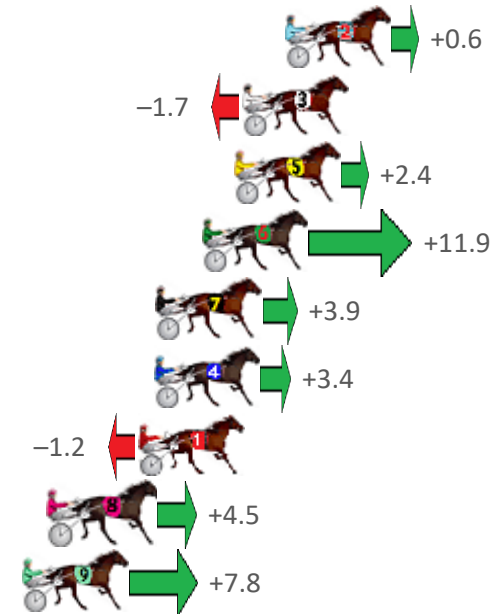

Redcliffe Race 3 Distance 1780m

Wednesday, 28 October 2020

Gross Time: 2:11.20 MileRate: 1:58.60 LeadTime: 11.40s First Qtr: 30.60s Second Qtr: 31.10s Third Qtr: 29.30s Fourth Qtr: 28.80s

NoHorse	Plc	Margin	Time	800Time (W)	400 Time (W)
2 RECIPE FOR DREAMING	1	0.0m	2:11.20	58.06s (0)	28.80s (0)
3 NIKALONG HENRY	2	1.7m	2:11.33	58.22s (1)	28.92s (1)
5 GOJOE	3	2.0m	2:11.35	57.93s (1)	28.64s (1)
6 ONLY IN ROME	4	3.3m	2:11.45	57.24s (0)	28.21s (1)
7 ROCKNROLL SWINGER	5	5.1m	2:11.59	57.82s (0)	28.56s (0)
4 MONTEREY JACK	6	5.2m	2:11.59	57.85s (1)	28.57s (2)
1 CONDAFEW	7	5.8m	2:11.64	58.19s (0)	28.91s (0)
8 GIRL ON THE GO	8	9.3m	2:11.90	57.78s (1)	28.55s (2)
9 DOLLARBILL	9	10.4m	2:11.99	57.54s (1)	28.34s (1)

Finish Position and metres gained from 800m

Sectionals
Powered by

PJ HARNESS ANALYSER **NEW**

Learn the power of sectionals

Coming 29 October 2020 – Check it out at www.pjdata.com.au

The Racing Queensland Board (trading as Racing Queensland) and provider are not responsible for the completeness or accuracy of any of the information contained herein, and makes no representations about its suitability for any purpose.