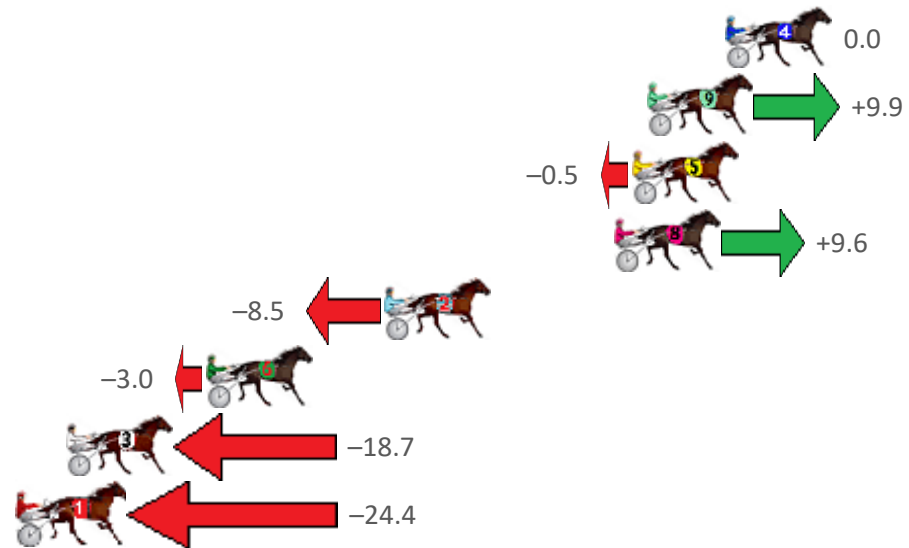

Redcliffe Race 7 Distance 1780m

Wednesday, 28 October 2020

Gross Time: 2:12.90 MileRate: 2:00.10 LeadTime: 11.60s First Qtr: 31.20s Second Qtr: 31.30s Third Qtr: 29.10s Fourth Qtr: 29.70s

NoHorse	Plc	Margin	Time	800Time (W)	400 Time (W)
4 ARCHILLES	1	0.0m	2:12.90	58.80s (0)	29.70s (0)
9 GRETELS GIRL	2	3.1m	2:13.14	58.08s (1)	28.98s (2)
5 ROLLED IN GOLD	3	3.7m	2:13.19	58.84s (1)	29.83s (1)
8 LEAPING LEO	4	4.4m	2:13.24	58.10s (0)	28.78s (1)
2 IM ISABELLA	5	13.5m	2:13.95	59.42s (0)	30.08s (0)
6 HARRY CROFT	6	20.6m	2:14.50	59.02s (1)	29.92s (2)
3 ELSIES GIRL	7	26.1m	2:14.93	60.17s (1)	30.99s (1)
1 STAR OF WONDER	8	34.2m	2:15.56	60.58s (0)	31.03s (0)

Finish Position and metres gained from 800m

Sectionals
Powered by

PJ HARNESS ANALYSER **NEW**

Learn the power of sectionals

Coming 29 October 2020 – Check it out at www.pjdata.com.au

The Racing Queensland Board (trading as Racing Queensland) and provider are not responsible for the completeness or accuracy of any of the information contained herein, and makes no representations about its suitability for any purpose.