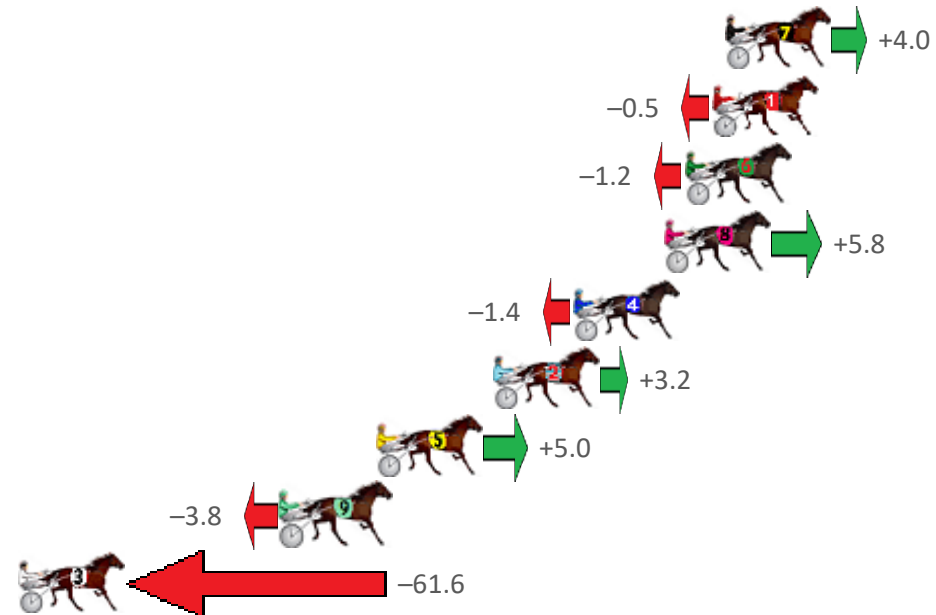

Redcliffe Race 5 Distance 1780m

Wednesday, 28 October 2020

Gross Time: 2:12.00 MileRate: 1:59.30 LeadTime: 11.70s First Qtr: 30.70s Second Qtr: 31.00s Third Qtr: 28.80s Fourth Qtr: 29.80s

No	Horse	Plc	Margin	Time	800Time (W)	400 Time (W)
7	BEYOND A SHADOW	1	0.0m	2:12.00	58.31s (0)	29.47s (0)
1	LAZY BLAZE	2	0.5m	2:12.04	58.64s (0)	29.84s (0)
6	ABERCROMBIE TAB	3	1.6m	2:12.12	58.69s (1)	29.71s (1)
8	GIGANTIC JASPER	4	2.4m	2:12.19	58.18s (0)	29.33s (0)
4	DOWNTOWN LUCCA	5	6.0m	2:12.47	58.70s (1)	29.80s (2)
2	CARIBBEAN ROCKET	6	9.2m	2:12.72	58.37s (0)	29.50s (0)
5	BLACKJEWEL	7	13.8m	2:13.08	58.24s (1)	29.71s (1)
9	SOPHIES PRIDE	8	17.6m	2:13.37	58.88s (1)	30.13s (2)
3	SHEZ GOT BLING	9	70.4m	2:17.50	63.09s (1)	34.50s (3)

Finish Position and metres gained from 800m

Sectionals
Powered by

PJ HARNESS ANALYSER **NEW**

Learn the power of sectionals

Coming 29 October 2020 – Check it out at www.pjdata.com.au

The Racing Queensland Board (trading as Racing Queensland) and provider are not responsible for the completeness or accuracy of any of the information contained herein, and makes no representations about its suitability for any purpose.