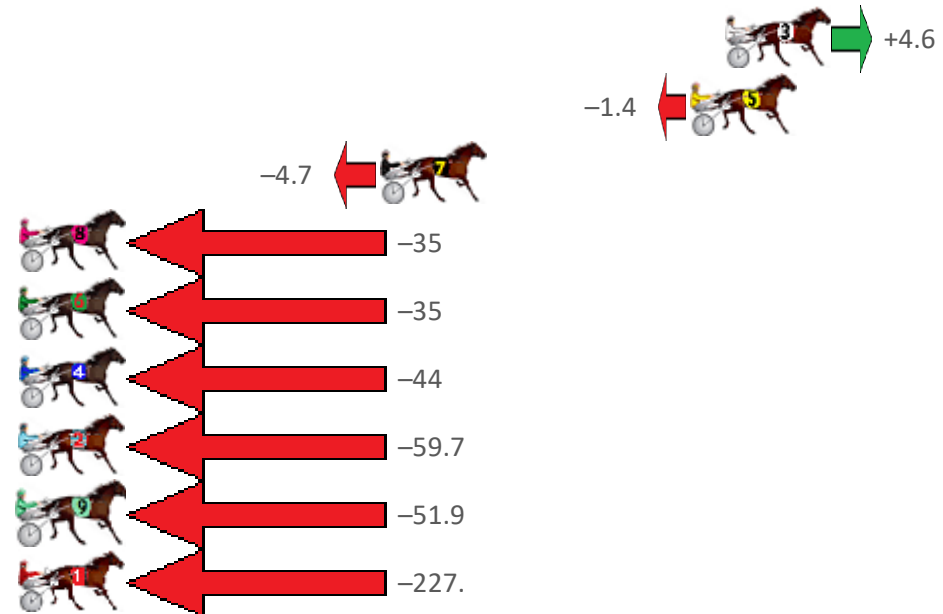

Redcliffe Race 8 Distance 1780m

Wednesday, 28 October 2020

Gross Time: 2:15.20 MileRate: 2:02.20 LeadTime: 12.00s First Qtr: 31.30s Second Qtr: 31.90s Third Qtr: 29.40s Fourth Qtr: 30.60s

NoHorse	Plc	Margin	Time	800Time (W)	400 Time (W)
3 LORD DENZEL	1	0.0m	2:15.20	59.66s (0)	30.16s (0)
5 ELLE JAY	2	1.4m	2:15.31	60.10s (0)	30.71s (0)
7 TORQUE TO THE MAX	3	13.7m	2:16.30	60.35s (0)	30.64s (0)
8 FREMARKSINDI	4	46.3m	2:18.91	62.56s (1)	32.62s (0)
6 RAYONG PRINCESS	5	53.3m	2:19.47	62.56s (1)	32.21s (0)
4 ITS YOU NOT ME	6	71.0m	2:20.89	63.25s (1)	32.59s (0)
2 CHEYENNE AUTUMN	7	83.9m	2:21.92	64.45s (0)	32.68s (1)
9 SCHOOPY	8	84.7m	2:21.98	63.87s (1)	33.24s (1)
1 ROYAL ICING	9	247.1m	2:34.99	76.97s (0)	44.85s (0)

Finish Position and metres gained from 800m

Sectionals
Powered by

PJ HARNESS ANALYSER **NEW**
Learn the power of sectionals
Coming 29 October 2020 – Check it out at www.pjdata.com.au

The Racing Queensland Board (trading as Racing Queensland) and provider are not responsible for the completeness or accuracy of any of the information contained herein, and makes no representations about its suitability for any purpose.