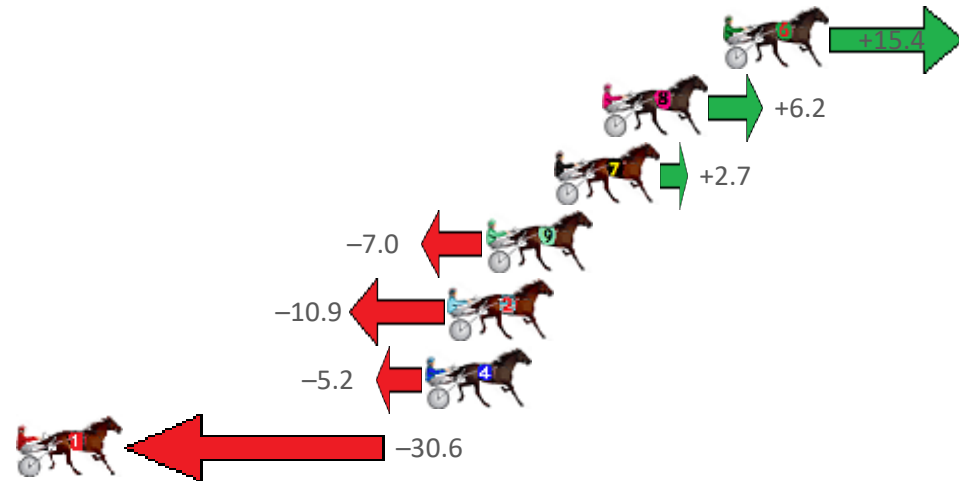

Redcliffe Race 1 Distance 1780m

Wednesday, 28 October 2020

Gross Time: 2:09.60 MileRate: 1:57.20 LeadTime: 11.20s First Qtr: 30.00s Second Qtr: 30.10s Third Qtr: 28.60s Fourth Qtr: 29.70s

NoHorse	Plc	Margin	Time	800Time (W)	400 Time (W)
6 BLUE MOON RISING	1	0.0m	2:09.60	57.18s (1)	28.86s (2)
8 MACH TORQUE	2	4.8m	2:09.97	57.85s (1)	29.51s (2)
7 MISTER HART	3	6.7m	2:10.12	58.10s (0)	29.22s (0)
9 BREACH THE BEACH	4	9.4m	2:10.33	58.81s (1)	30.07s (1)
2 ROGER THAT	5	10.9m	2:10.45	59.09s (0)	30.50s (0)
4 ILLAWONG DREAMTIM	6	11.8m	2:10.52	58.68s (1)	29.88s (1)
1 BUSTN FEELZ GOOD	7	35.4m	2:12.36	60.52s (0)	31.69s (0)

Finish Position and metres gained from 800m

Sectionals
Powered by

PJ HARNESS ANALYSER **NEW**

Learn the power of sectionals

Coming 29 October 2020 – Check it out at www.pjdata.com.au

The Racing Queensland Board (trading as Racing Queensland) and provider are not responsible for the completeness or accuracy of any of the information contained herein, and makes no representations about its suitability for any purpose.