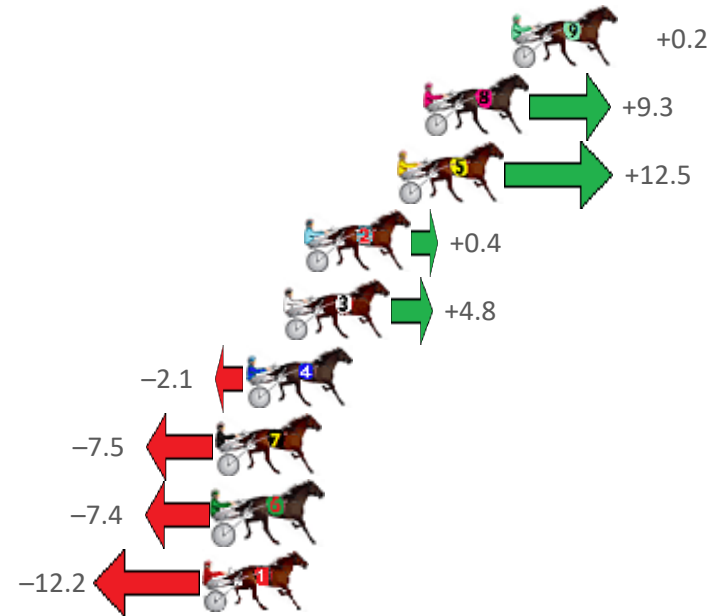

Redcliffe Race 1 Distance 1780m

Wednesday, 16 September 2020

Gross Time: 2:12.00 MileRate: 1:59.40 LeadTime: 11.10s First Qtr: 30.60s Second Qtr: 30.50s Third Qtr: 30.40s Fourth Qtr: 29.40s

NoHorse	Plc	Margin	Time	800Time (W)	400 Time (W)
9 LISA LINCOLN	1	0.0m	2:12.00	59.79s (1)	29.40s (1)
8 BET IM SPECIAL	2	3.5m	2:12.27	59.11s (1)	28.88s (2)
5 BURMACH	3	4.5m	2:12.35	58.87s (1)	28.65s (2)
2 COLOMBIAN GOLD	4	8.2m	2:12.63	59.77s (1)	29.55s (2)
3 SAMS A BLAST	5	9.0m	2:12.69	59.44s (0)	29.24s (1)
4 ITS ALLABOUT ALICE	6	10.5m	2:12.81	59.96s (0)	29.48s (0)
7 MACHIN OUT	7	11.7m	2:12.90	60.36s (0)	29.90s (0)
6 SPRINGFIELD SPIRIT	8	11.8m	2:12.91	60.35s (1)	29.91s (1)
1 THERESACHANCE	9	12.2m	2:12.94	60.71s (0)	30.28s (0)

Finish Position and metres gained from 800m

Sectionals
Powered by

Home of Australian Harness Sectionals

Get your sectionals delivered to your inbox daily

Check out www.pjdata.com.au

The Racing Queensland Board (trading as Racing Queensland) and provider are not responsible for the completeness or accuracy of any of the information contained herein, and makes no representations about its suitability for any purpose.