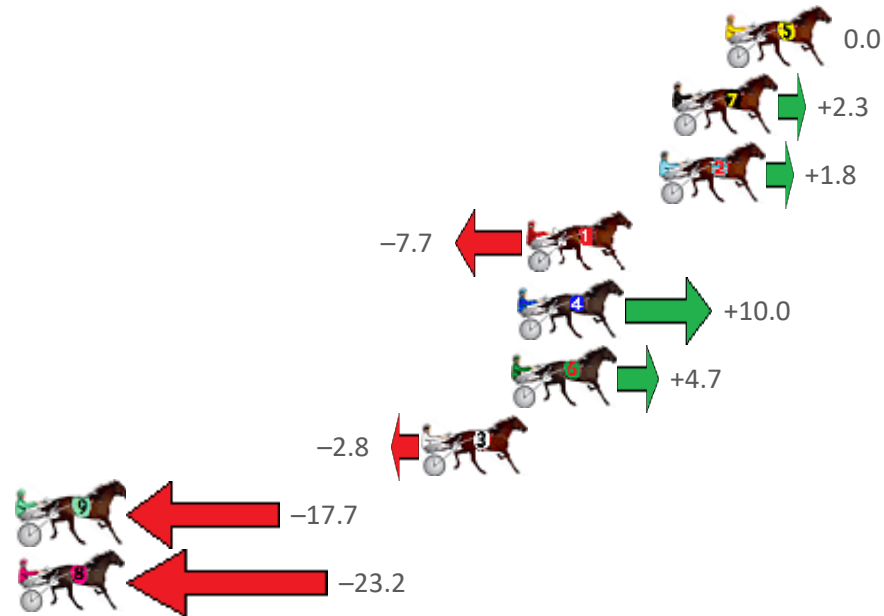

Redcliffe Race 3 Distance 1780m

Wednesday, 16 September 2020

Gross Time: 2:15.20 MileRate: 2:02.20 LeadTime: 11.90s First Qtr: 32.30s Second Qtr: 31.40s Third Qtr: 29.30s Fourth Qtr: 30.30s

No	Horse	Plc	Margin	Time	800Time (W)	400 Time (W)
5	BETTOR MEMORIES	1	0.0m	2:15.20	59.60s (1)	30.16s (1)
7	TILDALYN	2	2.1m	2:15.37	59.43s (0)	30.07s (0)
2	HOLLIE	3	2.6m	2:15.41	59.47s (1)	30.01s (1)
1	TURN TURN FLYER	4	7.9m	2:15.83	60.17s (0)	30.90s (0)
4	PROMISES MADE	5	8.2m	2:15.85	58.86s (1)	29.40s (1)
6	ROCKA BELLA	6	8.5m	2:15.87	59.25s (1)	29.77s (1)
3	ALLY PINK	7	12.0m	2:16.15	59.81s (1)	30.33s (1)
9	STAR OF WONDER	8	33.1m	2:17.83	60.91s (0)	31.24s (0)
8	GREAT RAINBOW	9	33.4m	2:17.85	61.32s (0)	31.70s (0)

Finish Position and metres gained from 800m

Sectionals
Powered by

Home of Australian Harness Sectionals

Get your sectionals delivered to your inbox daily

Check out www.pjdata.com.au

The Racing Queensland Board (trading as Racing Queensland) and provider are not responsible for the completeness or accuracy of any of the information contained herein, and makes no representations about its suitability for any purpose.