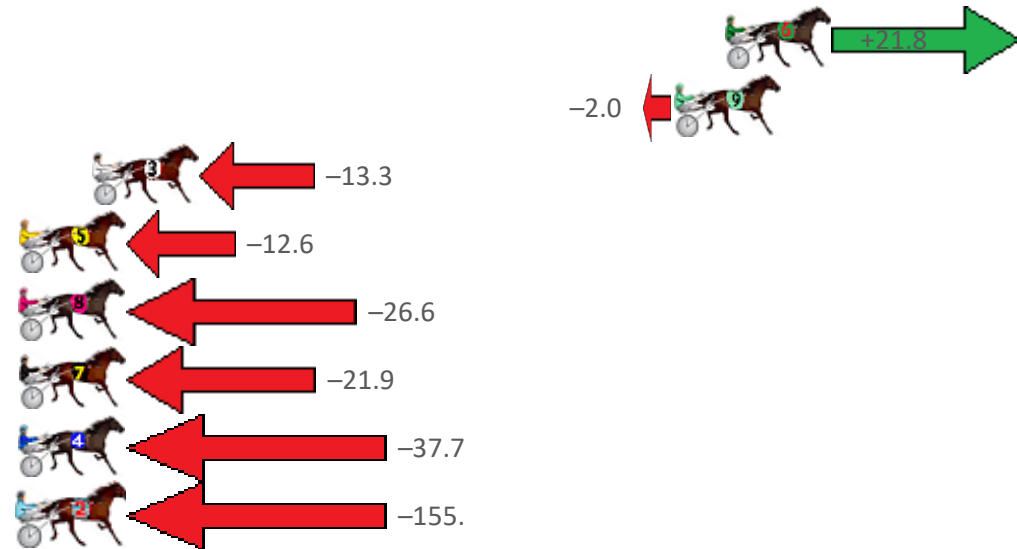

Redcliffe Race 9 Distance 1780m

Wednesday, 16 September 2020

Gross Time: 2:15.30 MileRate: 2:02.30 LeadTime: 11.80s First Qtr: 33.10s Second Qtr: 30.30s Third Qtr: 30.80s Fourth Qtr: 29.30s

NoHorse	Plc	Margin	Time	800Time (W)	400 Time (W)
6 RINGOS A STAR	1	0.0m	2:15.30	58.47s (1)	28.60s (2)
9 HAPPY PUBLICANS	2	2.0m	2:15.45	60.25s (2)	29.42s (1)
3 DOOLITTLE DEXTER	3	25.1m	2:17.23	61.09s (1)	30.69s (1)
5 IRAKLEIA	4	29.0m	2:17.53	61.04s (1)	30.23s (2)
8 FORGIVE ME	5	30.4m	2:17.64	62.09s (1)	31.51s (0)
7 OUR LITTLE SKIPPER	6	31.9m	2:17.75	61.74s (0)	30.66s (1)
4 ROCK STAR BABE	7	53.5m	2:19.41	62.92s (0)	31.49s (0)
2 STAR KISSER	8	160.7m	2:27.65	71.72s (0)	40.32s (0)

Finish Position and metres gained from 800m

Sectionals
Powered by

Home of Australian Harness Sectionals

Get your sectionals delivered to your inbox daily

Check out www.pjdata.com.au

The Racing Queensland Board (trading as Racing Queensland) and provider are not responsible for the completeness or accuracy of any of the information contained herein, and makes no representations about its suitability for any purpose.