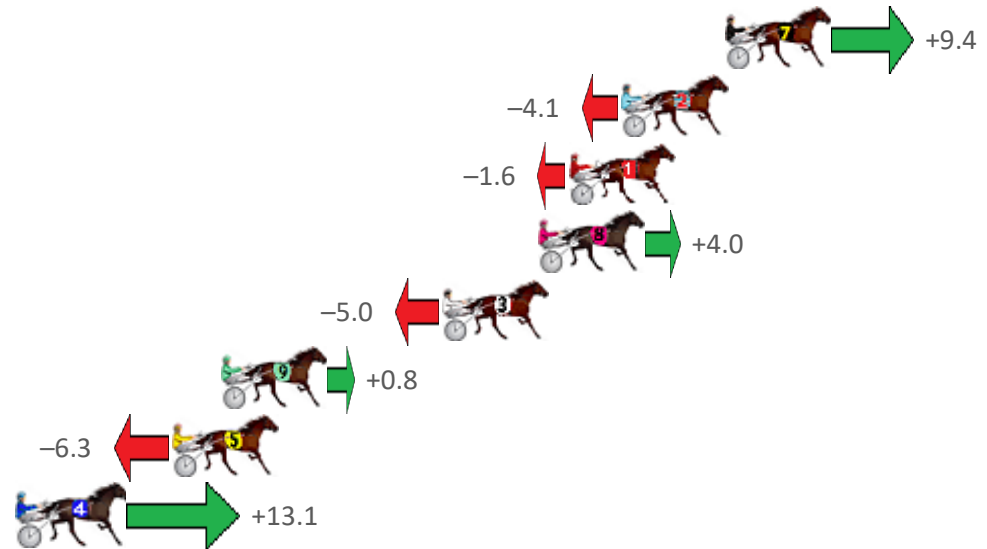

Redcliffe Race 6 Distance 1780m

Wednesday, 16 September 2020

Gross Time: 2:16.00 MileRate: 2:02.90 LeadTime: 11.80s First Qtr: 30.90s Second Qtr: 32.00s Third Qtr: 30.10s Fourth Qtr: 31.20s

NoHorse	Plc	Margin	Time	800Time (W)	400 Time (W)
7 LEFTHOOKRIGHTCROSS	1	0.0m	2:16.00	60.58s (0)	30.35s (0)
2 IAM ROCHELLES ART	2	4.1m	2:16.33	61.61s (0)	31.52s (0)
1 VALKYRIE HANOVER	3	6.2m	2:16.51	61.42s (0)	31.25s (0)
8 BUSTABALLOON	4	7.4m	2:16.60	61.00s (1)	31.20s (1)
3 ARKADY	5	11.2m	2:16.91	61.68s (1)	31.82s (1)
9 GAME KEEPER	6	20.0m	2:17.63	61.24s (1)	32.04s (2)
5 JILLIBY MONKEY	7	21.9m	2:17.79	61.78s (1)	32.54s (2)
4 APACHE WHITESOX	8	32.9m	2:18.68	60.30s (0)	30.80s (0)

Finish Position and metres gained from 800m

Sectionals
Powered by

Home of Australian Harness Sectionals

Get your sectionals delivered to your inbox daily

Check out www.pjdata.com.au

The Racing Queensland Board (trading as Racing Queensland) and provider are not responsible for the completeness or accuracy of any of the information contained herein, and makes no representations about its suitability for any purpose.