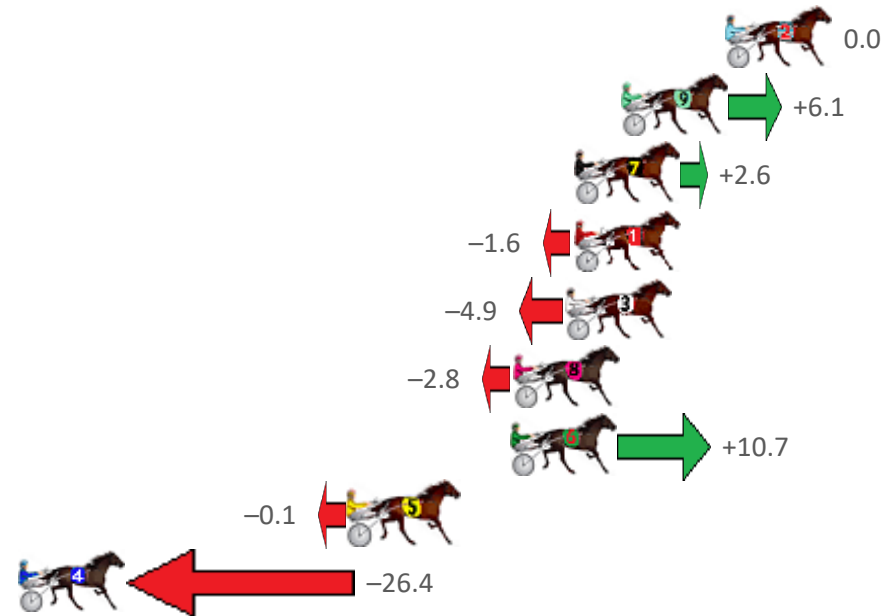

Redcliffe Race 5 Distance 2040m

Wednesday, 16 September 2020

Gross Time: 2:35.10 MileRate: 2:02.40 LeadTime: 32.40s First Qtr: 32.30s Second Qtr: 30.60s Third Qtr: 29.50s Fourth Qtr: 30.30s

No	Horse	Plc	Margin	Time	800Time (W)	400 Time (W)
2	WANJIRU	1	0.0m	2:35.10	59.80s (0)	30.30s (0)
9	IMA REGAL JET	2	4.1m	2:35.43	59.35s (1)	29.83s (1)
7	TOO GOOD FOR YOU	3	6.0m	2:35.58	59.61s (0)	30.00s (0)
1	A ROCKNROLL LEGACY	4	6.0m	2:35.58	59.92s (0)	30.36s (0)
3	GIZZMO	5	6.3m	2:35.60	60.16s (1)	30.67s (1)
8	FAMOUS SHOES	6	8.4m	2:35.77	60.01s (1)	30.50s (1)
6	MOONLIGHT BUTCHER	7	8.5m	2:35.77	59.00s (1)	29.52s (1)
5	PATCHWORK JET	8	14.9m	2:36.28	59.81s (1)	30.32s (1)
4	WELL DISGUISED	9	40.8m	2:38.34	61.76s (0)	31.57s (0)

Finish Position and metres gained from 800m

Sectionals
Powered by

Home of Australian Harness Sectionals

Get your sectionals delivered to your inbox daily

Check out www.pjdata.com.au

The Racing Queensland Board (trading as Racing Queensland) and provider are not responsible for the completeness or accuracy of any of the information contained herein, and makes no representations about its suitability for any purpose.