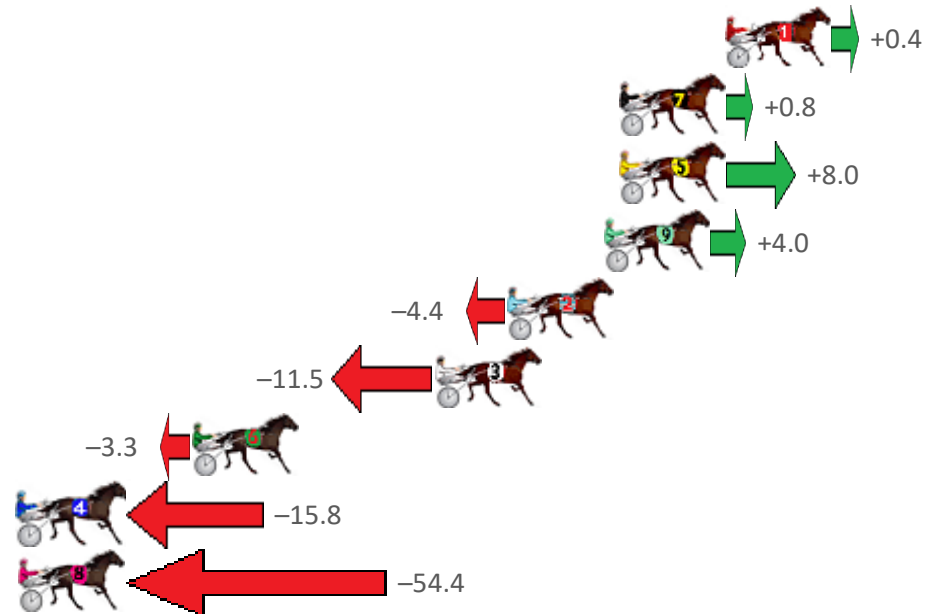

Redcliffe Race 7 Distance 2040m

Wednesday, 16 September 2020

Gross Time: 2:32.10 MileRate: 2:00.00 LeadTime: 32.40s First Qtr: 30.70s Second Qtr: 29.70s Third Qtr: 29.30s Fourth Qtr: 30.00s

NoHorse	Plc	Margin	Time	800Time (W)	400 Time (W)
1 BREACH THE BEACH	1	0.0m	2:32.10	59.27s (0)	30.00s (0)
7 CAPTAIN COSMONAUT	2	4.2m	2:32.43	59.24s (0)	29.99s (0)
5 MIZZZ ADELE	3	4.2m	2:32.43	58.71s (2)	30.13s (2)
9 SWORD AND SHIELD	4	4.8m	2:32.48	59.01s (1)	29.76s (2)
2 CONDAFEW	5	8.6m	2:32.78	59.62s (1)	30.22s (1)
3 ONLY IN ROME	6	11.5m	2:33.00	60.15s (1)	30.77s (1)
6 VALOROSO HANOVER	7	21.1m	2:33.76	59.54s (1)	30.43s (2)
4 TAKITIMU EXPRESS	8	30.6m	2:34.50	60.46s (0)	31.24s (1)
8 HEEZ PERFECT	9	64.6m	2:37.18	63.31s (0)	33.94s (0)

Finish Position and metres gained from 800m

Sectionals
Powered by

Home of Australian Harness Sectionals

Get your sectionals delivered to your inbox daily

Check out www.pjdata.com.au

The Racing Queensland Board (trading as Racing Queensland) and provider are not responsible for the completeness or accuracy of any of the information contained herein, and makes no representations about its suitability for any purpose.