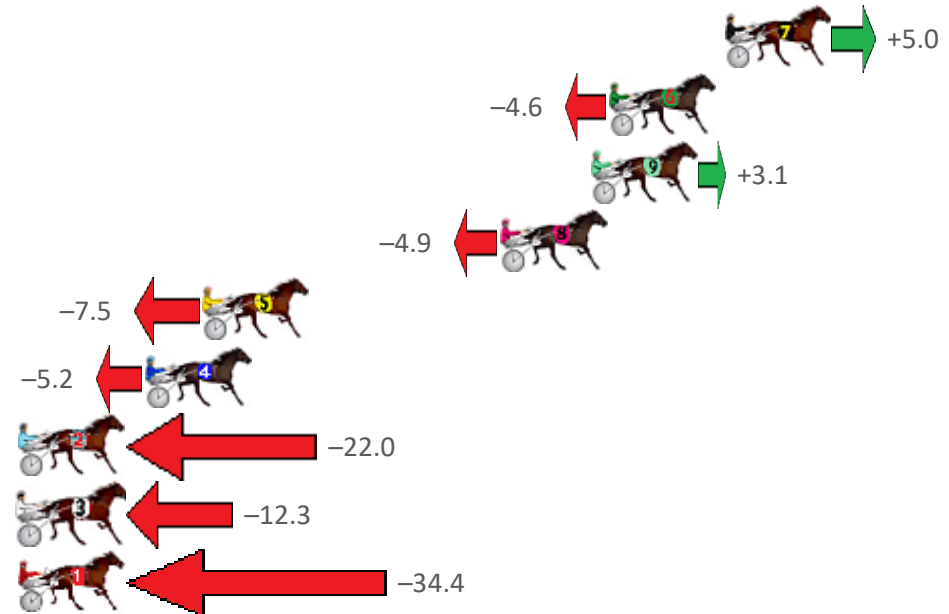

Redcliffe Race 8 Distance 1780m

Wednesday, 16 September 2020

Gross Time: 2:15.40   MileRate: 2:02.40   LeadTime: 11.90s   First Qtr: 31.60s   Second Qtr: 31.70s   Third Qtr: 30.70s   Fourth Qtr: 29.50s

No	Horse	Plc	Margin	Time	800Time (W)	400 Time (W)
7	WILLSINTOWN	1	0.0m	2:15.40	59.83s (0)	29.12s (0)
6	MAKINMEFEELGOOD	2	4.6m	2:15.76	60.54s (1)	29.84s (1)
9	HURRIKANE SPECIAL	3	5.3m	2:15.81	59.97s (1)	29.43s (1)
8	BLACKJEWEL	4	8.9m	2:16.09	60.57s (1)	30.11s (2)
5	CARIBBEAN ROCKET	5	20.7m	2:17.00	60.76s (1)	30.55s (2)
4	KID CALVERT	6	23.0m	2:17.18	60.59s (1)	30.32s (1)
2	ELLE JAY	7	31.4m	2:17.83	61.85s (0)	31.10s (0)
3	VIC HUNTER	8	35.1m	2:18.11	61.12s (0)	31.03s (0)
1	FORTYFIVE ROCK	9	35.2m	2:18.12	62.77s (0)	32.01s (0)

Finish Position and metres gained from 800m

Sectionals
Powered by

Home of Australian Harness Sectionals

Get your sectionals delivered to your inbox daily

Check out www.pjdata.com.au

The Racing Queensland Board (trading as Racing Queensland) and provider are not responsible for the completeness or accuracy of any of the information contained herein, and makes no representations about its suitability for any purpose.