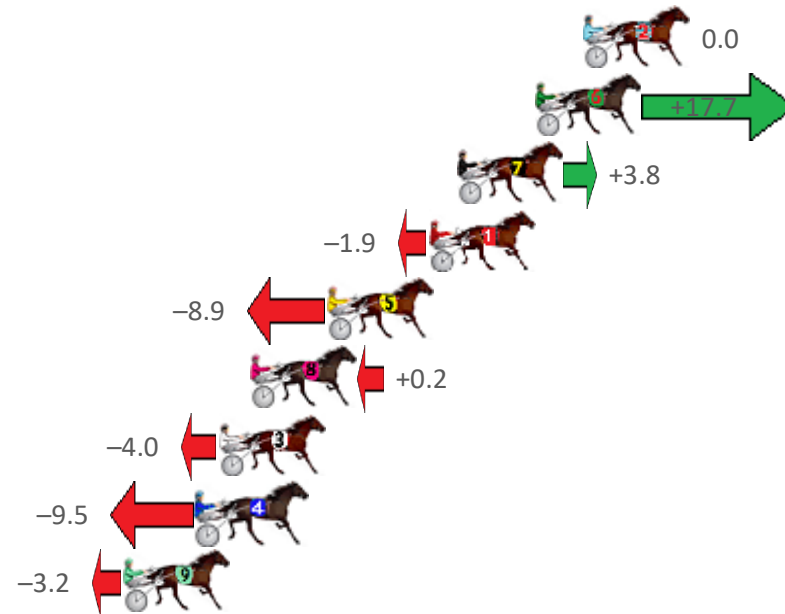

Redcliffe Race 4 Distance 1780m

Wednesday, 16 September 2020

Gross Time: 2:14.50 MileRate: 2:01.60 LeadTime: 11.50s First Qtr: 30.80s Second Qtr: 32.70s Third Qtr: 29.70s Fourth Qtr: 29.80s

NoHorse	Plc	Margin	Time	800Time (W)	400 Time (W)
2 GHOST GUM	1	0.0m	2:14.50	59.50s (0)	29.80s (0)
6 FAST IS BETTOR	2	1.9m	2:14.65	58.19s (1)	29.70s (2)
7 ASHLEE NITRO	3	5.0m	2:14.89	59.22s (0)	29.47s (0)
1 MISS CATALINA	4	6.1m	2:14.98	59.64s (0)	29.90s (0)
5 WEASEL	5	10.1m	2:15.29	60.16s (1)	30.36s (1)
8 LEAPING LEO	6	13.2m	2:15.53	59.49s (0)	29.76s (0)
3 DOWNTOWN LUCCA	7	14.4m	2:15.62	59.80s (1)	29.93s (1)
4 TACTFILLY MAGIC	8	15.3m	2:15.69	60.20s (1)	30.33s (1)
9 TRENTLEIGH	9	18.2m	2:15.92	59.74s (1)	30.19s (2)

Finish Position and metres gained from 800m

Sectionals
Powered by

Home of Australian Harness Sectionals

Get your sectionals delivered to your inbox daily

Check out www.pjdata.com.au

The Racing Queensland Board (trading as Racing Queensland) and provider are not responsible for the completeness or accuracy of any of the information contained herein, and makes no representations about its suitability for any purpose.