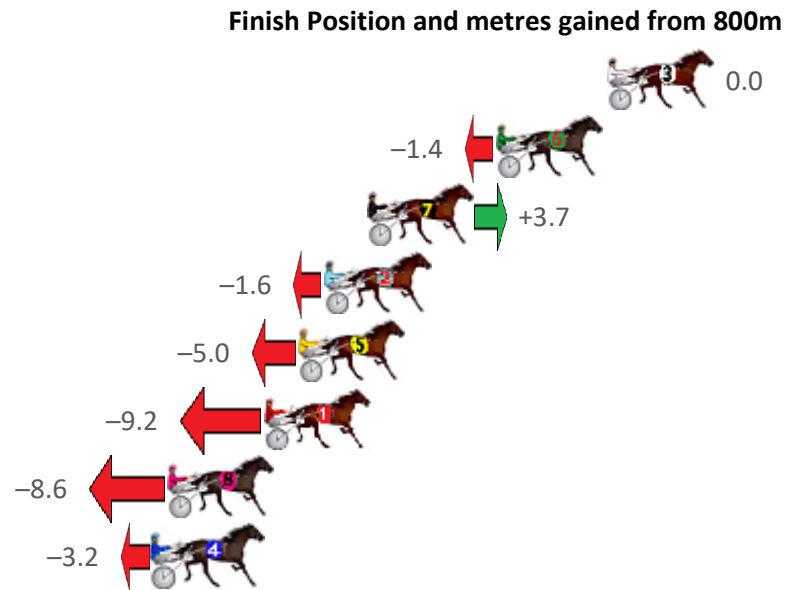

Albion Park Race 7 Distance 2138m

Tuesday, 8 September 2020

Gross Time: 2:35.20 MileRate: 1:56.80 LeadTime: 38.30s First Qtr: 30.80s Second Qtr: 31.40s Third Qtr: 27.20s Fourth Qtr: 27.50s

No	Horse	Plc	Margin	Time	800Time (W)	400 Time (W)
3	COURAGEOUS SAINT	1	0.0m	2:35.20	54.70s (0)	27.50s (0)
6	SOMWHEREOVARAINB	2	4.4m	2:35.52	54.80s (1)	27.71s (1)
7	LENNY THE LEGEND	3	9.5m	2:35.89	54.45s (0)	27.44s (1)
2	DAPPER	4	11.2m	2:36.01	54.81s (2)	28.16s (2)
5	STANLEY ROSS ROBYN	5	12.2m	2:36.08	55.04s (1)	27.94s (1)
1	COREY WILLIAM	6	13.6m	2:36.18	55.33s (0)	28.06s (0)
8	MAFUTA VAUTIN	7	17.4m	2:36.46	55.28s (0)	28.01s (0)
4	OUTLAW FELLA	8	18.0m	2:36.50	54.92s (1)	28.28s (2)