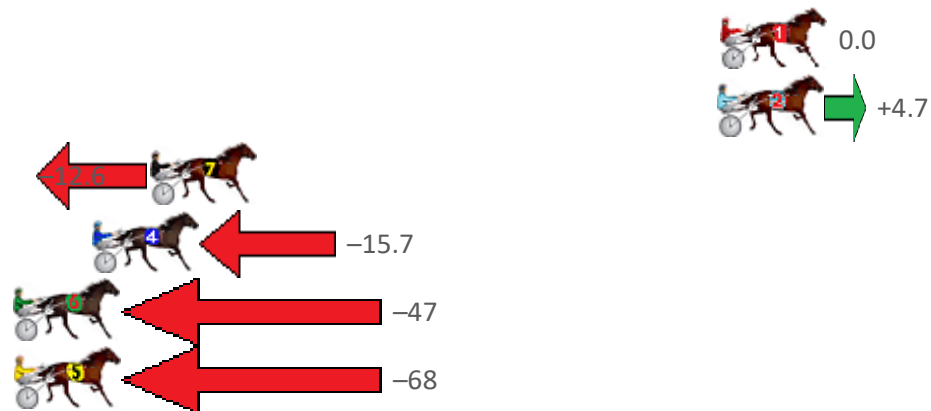

Albion Park Race 1 Distance 1660m

Tuesday, 8 September 2020

Gross Time: 2:00.60 MileRate: 1:57.00 LeadTime: 3.40s First Qtr: 29.00s Second Qtr: 32.30s Third Qtr: 28.60s Fourth Qtr: 27.30s

NoHorse	Plc	Margin	Time	800Time (W)	400 Time (W)
1 NINA SIMONE	1	0.0m	2:00.60	55.90s (0)	27.30s (0)
2 DANCE IN THE SUN	2	0.1m	2:00.61	55.57s (0)	27.20s (1)
7 RAINBOW JET	3	22.6m	2:02.22	56.78s (1)	28.29s (1)
4 TORQUE IN CONTROL	4	24.9m	2:02.39	56.99s (0)	28.54s (0)
6 RINGOS A STAR	5	60.9m	2:04.98	59.13s (1)	30.55s (1)
5 BETTERTHANNOTHIN	6	81.3m	2:06.44	60.59s (0)	31.66s (0)

Finish Position and metres gained from 800m

Sectionals
Powered by

Home of Australian Harness Sectionals

Get your sectionals delivered to your inbox daily

Check out www.pjdata.com.au

The Racing Queensland Board (trading as Racing Queensland) and provider are not responsible for the completeness or accuracy of any of the information contained herein, and makes no representations about its suitability for any purpose.