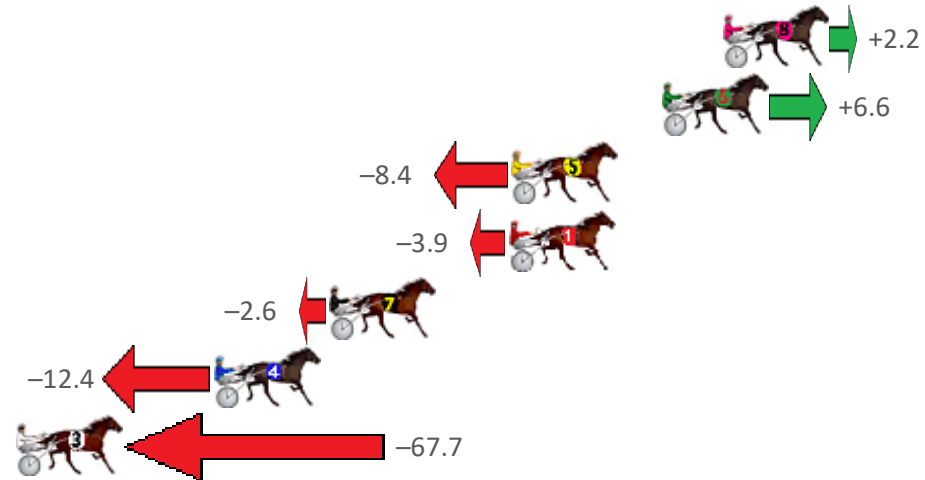

Albion Park Race 2 Distance 2138m

Tuesday, 8 September 2020

Gross Time: 2:41.20 MileRate: 2:00.80 LeadTime: 41.70s First Qtr: 30.90s Second Qtr: 31.30s Third Qtr: 27.40s Fourth Qtr: 29.90s

NoHorse	Plc	Margin	Time	800Time (W)	400 Time (W)
8 MAJESTIC SIMON	1	0.0m	2:41.20	57.14s (1)	29.90s (0)
6 IM THE COMMANDO	2	2.4m	2:41.39	56.83s (0)	28.86s (0)
5 HAVANA MAGIC	3	8.4m	2:41.86	57.90s (0)	29.96s (0)
1 IVANOV	4	8.5m	2:41.87	57.58s (0)	29.62s (0)
7 MIRACLE RISING	5	15.6m	2:42.42	57.49s (1)	29.48s (1)
4 REDWOOD INVASION	6	20.2m	2:42.78	58.18s (1)	30.20s (1)
3 KYVALLEY TINMAN	7	81.5m	2:47.58	62.12s (0)	33.76s (0)

Finish Position and metres gained from 800m

Sectionals
Powered by

Home of Australian Harness Sectionals

Get your sectionals delivered to your inbox daily

Check out www.pjdata.com.au

The Racing Queensland Board (trading as Racing Queensland) and provider are not responsible for the completeness or accuracy of any of the information contained herein, and makes no representations about its suitability for any purpose.