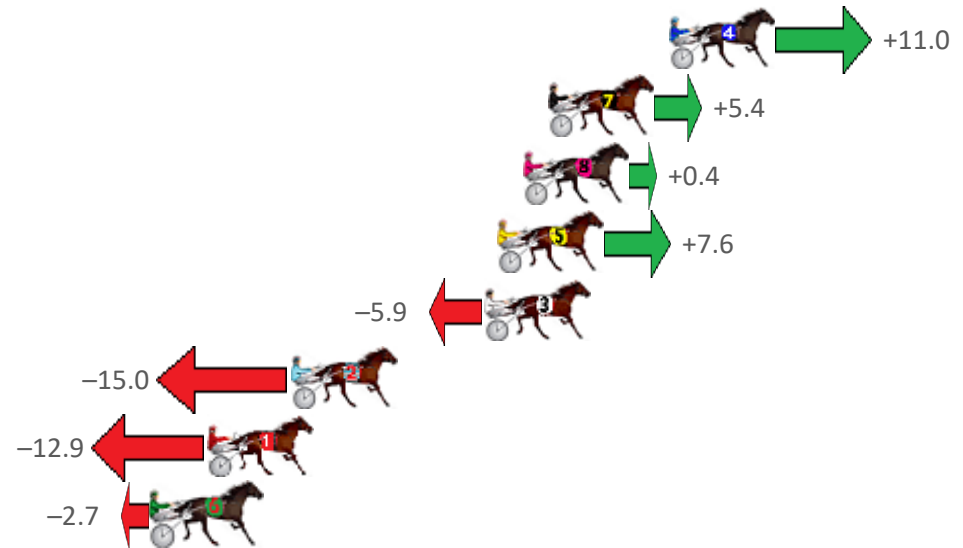

Albion Park Race 5 Distance 2138m

Tuesday, 8 September 2020

Gross Time: 2:34.70 MileRate: 1:56.50 LeadTime: 37.60s First Qtr: 28.60s Second Qtr: 29.20s Third Qtr: 28.10s Fourth Qtr: 31.20s

NoHorse	Plc	Margin	Time	800Time (W)	400 Time (W)
4 ONYA DOUG	1	0.0m	2:34.70	58.49s (1)	30.27s (2)
7 LANCELOT BROMAC	2	4.8m	2:35.09	58.90s (0)	30.69s (0)
8 JILLIBY JACKPOT	3	5.8m	2:35.17	59.27s (1)	30.92s (1)
5 LIBERAL ARDEN	4	6.8m	2:35.25	58.74s (0)	30.38s (2)
3 LITTLELIONELJAMES	5	7.3m	2:35.30	59.73s (1)	31.77s (1)
2 BOULDER CITY	6	15.0m	2:35.92	60.41s (0)	32.32s (0)
1 MOTU AMETHYST	7	18.3m	2:36.19	60.25s (0)	32.08s (0)
6 PHOTOZEN	8	20.5m	2:36.37	59.50s (1)	30.94s (0)

Finish Position and metres gained from 800m

Sectionals
Powered by

Home of Australian Harness Sectionals

Get your sectionals delivered to your inbox daily

Check out www.pjdata.com.au

The Racing Queensland Board (trading as Racing Queensland) and provider are not responsible for the completeness or accuracy of any of the information contained herein, and makes no representations about its suitability for any purpose.