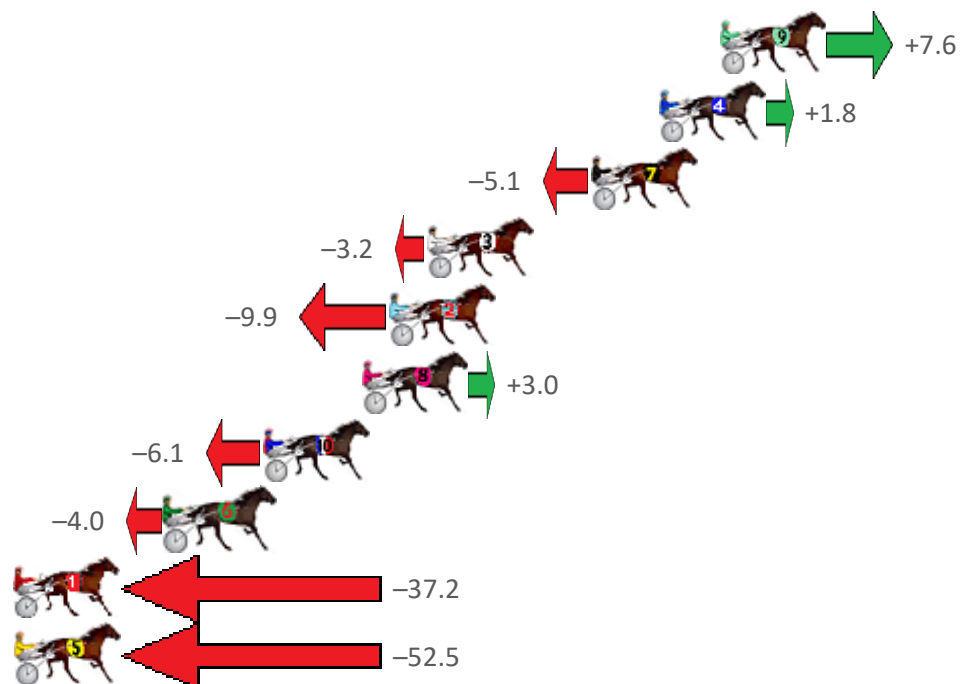

Albion Park Race 9 Distance 1660m

Tuesday, 8 September 2020

Gross Time: 1:57.00 MileRate: 1:53.40 LeadTime: 3.50s First Qtr: 27.80s Second Qtr: 30.40s Third Qtr: 28.30s Fourth Qtr: 27.00s

NoHorse	Plc	Margin	Time	800Time (W)	400 Time (W)
9 KIWIS ARE FLYING	1	0.0m	1:57.00	54.78s (1)	26.57s (1)
4 MILLWOOD TILLY	2	2.4m	1:57.17	55.18s (0)	26.88s (0)
7 COPPERFIELD	3	5.1m	1:57.36	55.65s (0)	27.34s (0)
3 SHEZ GRININ	4	11.6m	1:57.83	55.52s (0)	27.21s (0)
2 HELLO ITS ME	5	13.1m	1:57.93	55.98s (1)	27.76s (1)
8 FOUR STARZZZ FORSA	6	14.2m	1:58.01	55.09s (0)	26.76s (1)
10 JUSTA DALE	7	18.1m	1:58.29	55.72s (1)	27.49s (1)
6 OUR FRIEND	8	22.0m	1:58.56	55.57s (1)	27.36s (2)
1 TORQUE ONETWOTHRE	9	50.0m	2:00.56	57.86s (0)	29.47s (0)
5 UNDERTHEKILT	10	74.1m	2:02.27	58.91s (0)	30.46s (1)

Finish Position and metres gained from 800m

Sectionals
Powered by

Home of Australian Harness Sectionals

Get your sectionals delivered to your inbox daily

Check out www.pjdata.com.au

The Racing Queensland Board (trading as Racing Queensland) and provider are not responsible for the completeness or accuracy of any of the information contained herein, and makes no representations about its suitability for any purpose.