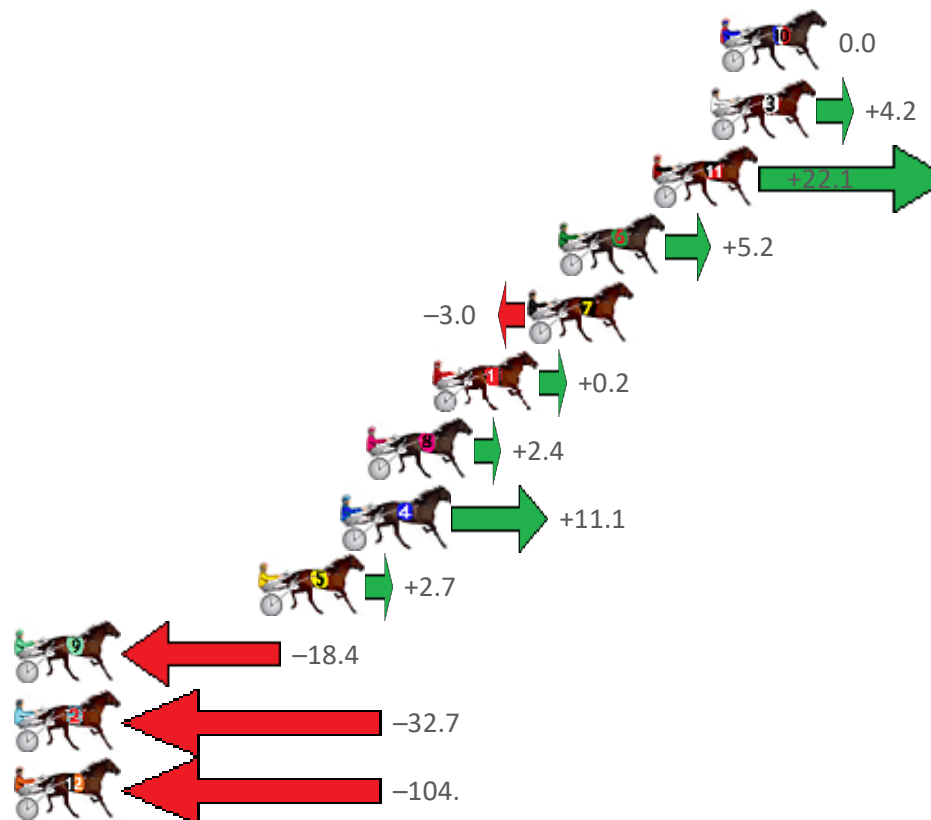

Albion Park Race 3 Distance 2138m

Tuesday, 8 September 2020

Gross Time: 2:38.70 MileRate: 1:59.40 LeadTime: 37.90s First Qtr: 31.10s Second Qtr: 30.40s Third Qtr: 29.10s Fourth Qtr: 30.20s

No	Horse	Plc	Margin	Time	800Time (W)	400 Time (W)
10	SKYLINE	1	0.0m	2:38.70	59.30s (0)	30.20s (0)
3	TORFINO MIST	2	0.4m	2:38.73	58.99s (0)	29.88s (0)
11	DOUG	3	2.7m	2:38.91	57.67s (1)	29.13s (2)
6	LANSBURY	4	6.4m	2:39.21	58.92s (1)	29.81s (1)
7	MATATOKI	5	7.6m	2:39.30	59.52s (1)	30.35s (1)
1	ROSEHILL MAGIC	6	11.4m	2:39.60	59.29s (0)	30.29s (0)
8	THE REAPER	7	14.0m	2:39.81	59.12s (0)	30.17s (0)
4	I ASKED NICELY	8	14.9m	2:39.88	58.48s (0)	29.70s (1)
5	JETER	9	18.3m	2:40.15	59.10s (0)	30.30s (1)
9	MISS INVASION	10	34.4m	2:41.42	60.66s (1)	32.14s (2)
2	ROCKET NOVA	11	53.1m	2:42.90	61.71s (1)	33.21s (2)
12	ARNOLD	12	134.7m	2:49.35	67.02s (1)	38.71s (2)

Finish Position and metres gained from 800m

Sectionals
Powered by

Home of Australian Harness Sectionals

Get your sectionals delivered to your inbox daily

Check out www.pjdata.com.au

The Racing Queensland Board (trading as Racing Queensland) and provider are not responsible for the completeness or accuracy of any of the information contained herein, and makes no representations about its suitability for any purpose.