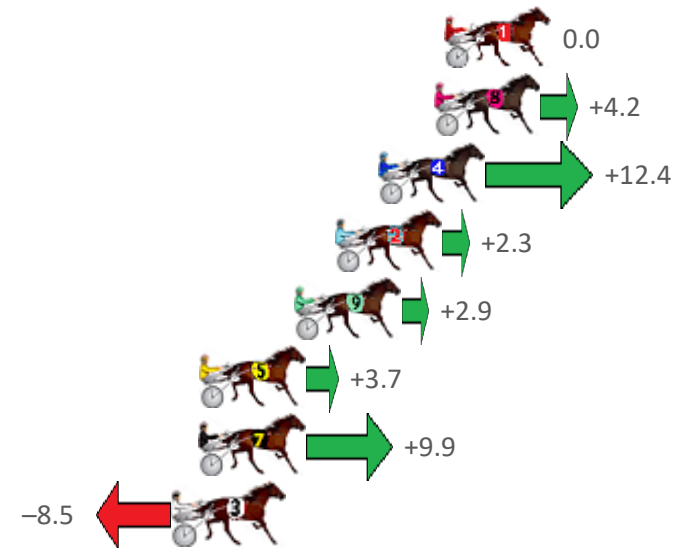

Albion Park Race 8 Distance 2138m

Tuesday, 8 September 2020

Gross Time: 2:36.80 MileRate: 1:58.00 LeadTime: 36.40s First Qtr: 31.50s Second Qtr: 32.20s Third Qtr: 29.10s Fourth Qtr: 27.60s

NoHorse	Plc	Margin	Time	800Time (W)	400 Time (W)
1 BOMBADIER JUJON	1	0.0m	2:36.80	56.70s (0)	27.60s (0)
8 DINA BOLT	2	0.4m	2:36.83	56.40s (0)	27.33s (0)
4 ARMA NAUGHTY	3	2.6m	2:36.99	55.83s (1)	26.94s (1)
2 SPECIAL RESERVE	4	4.3m	2:37.11	56.54s (1)	27.48s (2)
9 DYNAMIC BROMAC	5	5.9m	2:37.23	56.50s (0)	27.41s (0)
5 COMIGAL	6	9.7m	2:37.50	56.44s (0)	27.37s (0)
7 DATTITUDE	7	9.7m	2:37.50	56.00s (1)	27.18s (2)
3 BET IM SPECIAL	8	10.7m	2:37.58	57.30s (1)	28.17s (1)

Finish Position and metres gained from 800m

Sectionals
Powered by

Home of Australian Harness Sectionals

Get your sectionals delivered to your inbox daily

Check out www.pjdata.com.au

The Racing Queensland Board (trading as Racing Queensland) and provider are not responsible for the completeness or accuracy of any of the information contained herein, and makes no representations about its suitability for any purpose.