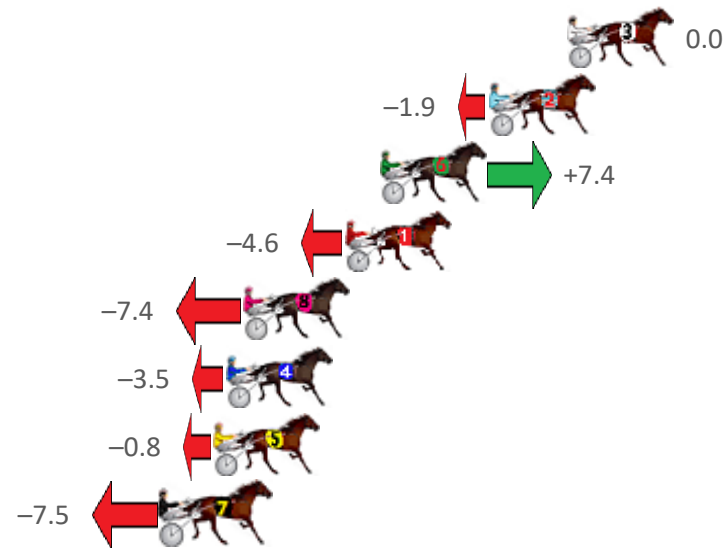

Redcliffe Race 7 Distance 1780m

Wednesday, 12 August 2020

Gross Time: 2:13.30 MileRate: 2:00.50 LeadTime: 11.40s First Qtr: 31.40s Second Qtr: 32.10s Third Qtr: 29.30s Fourth Qtr: 29.10s

NoHorse	Plc	Margin	Time	800Time (W)	400 Time (W)
3 TRENTLEIGH	1	0.0m	2:13.30	58.40s (0)	29.10s (0)
2 BLACKJEWEL	2	3.1m	2:13.54	58.54s (1)	29.30s (1)
6 ABBEY DIADEMA	3	7.4m	2:13.86	57.86s (1)	28.59s (1)
1 WRITEABOUTCHELSEA	4	8.8m	2:13.97	58.73s (0)	29.37s (0)
8 PRETTYCOMPACT	5	12.8m	2:14.28	58.94s (1)	29.59s (1)
4 TORQUE TO THE MAX	6	13.5m	2:14.33	58.65s (1)	29.35s (1)
5 DALLAS COWGIRL	7	14.0m	2:14.37	58.46s (0)	29.07s (0)
7 A BETTER CHANCE	8	16.1m	2:14.53	58.94s (0)	29.57s (0)

Finish Position and metres gained from 800m

Sectionals
Powered by

Home of Australian Harness Sectionals

Get your sectionals delivered to your inbox daily

Check out www.pjdata.com.au

The Racing Queensland Board (trading as Racing Queensland) and provider are not responsible for the completeness or accuracy of any of the information contained herein, and makes no representations about its suitability for any purpose.