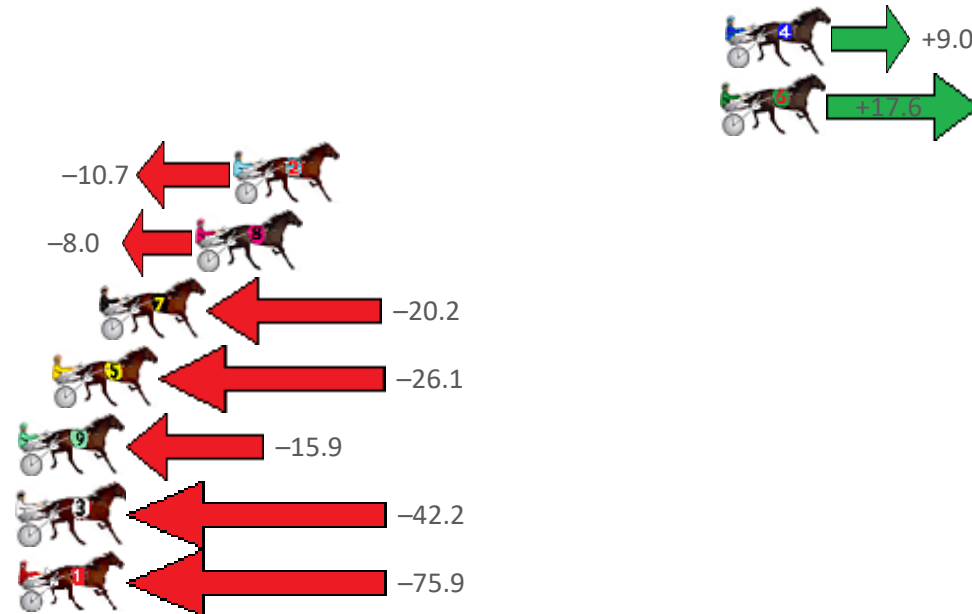

Redcliffe Race 5 Distance 2040m

Wednesday, 12 August 2020

Gross Time: 2:30.40 MileRate: 1:58.70 LeadTime: 31.20s First Qtr: 29.60s Second Qtr: 30.00s Third Qtr: 29.40s Fourth Qtr: 30.20s

NoHorse	Plc	Margin	Time	800Time (W)	400 Time (W)
4 GETALOADATHISGIRL	1	0.0m	2:30.40	58.93s (1)	30.20s (1)
6 MONTANA EXPRESS	2	0.2m	2:30.42	58.30s (1)	29.72s (2)
2 CANNAN	3	19.5m	2:31.94	60.39s (0)	30.60s (1)
8 HESLUVABLE	4	21.0m	2:32.06	60.19s (0)	30.64s (2)
7 SQUATTER SHANNON	5	24.8m	2:32.36	61.10s (0)	30.53s (1)
5 TOO GOOD FOR YOU	6	26.7m	2:32.51	61.53s (1)	31.95s (0)
9 BEEF CITY STARZZZ	7	29.3m	2:32.72	60.78s (1)	31.59s (2)
3 GHOST GUM	8	47.0m	2:34.12	62.73s (1)	32.98s (1)
1 TRACES OF TARA	9	75.9m	2:36.40	65.22s (0)	34.59s (0)

Finish Position and metres gained from 800m

Sectionals
Powered by

Home of Australian Harness Sectionals

Get your sectionals delivered to your inbox daily

Check out www.pjdata.com.au

The Racing Queensland Board (trading as Racing Queensland) and provider are not responsible for the completeness or accuracy of any of the information contained herein, and makes no representations about its suitability for any purpose.