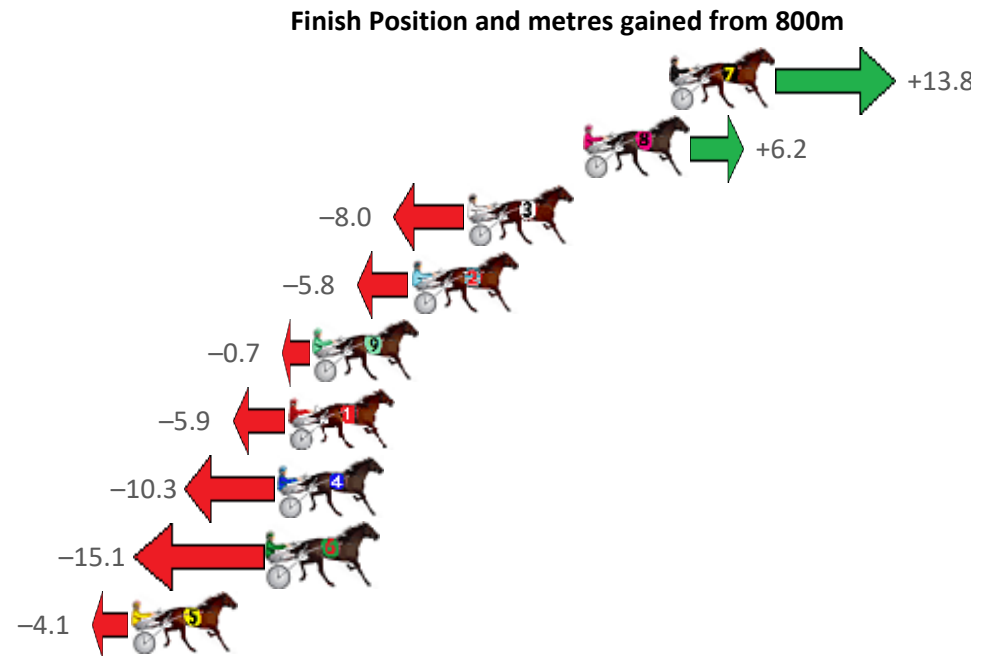

# Redcliffe Race 1 Distance 2040m

Wednesday, 12 August 2020

Gross Time: 2:31.60 MileRate: 1:59.60 LeadTime: 31.50s First Qtr: 31.30s Second Qtr: 31.20s Third Qtr: 28.80s Fourth Qtr: 28.80s

NoHorse	Plc	Margin	Time	800Time (W)	400 Time (W)
7 MADAMOISELLE JUJON	1	0.0m	2:31.60	56.61s (1)	27.80s (2)
8 ALI DOWNUNDER	2	3.4m	2:31.86	57.16s (1)	28.46s (3)
3 LIFEINHEAVEN	3	8.0m	2:32.20	58.17s (0)	29.37s (0)
2 SPONDOOLEY	4	10.2m	2:32.37	58.02s (0)	29.20s (0)
9 CONDAFEW	5	14.1m	2:32.67	57.65s (0)	29.06s (1)
1 SPIKEADOR	6	15.1m	2:32.74	58.02s (0)	29.22s (0)
4 SIRIUS VICKI	7	15.5m	2:32.77	58.34s (1)	29.51s (2)
6 IMPRESSIVE DIAMOND	8	15.9m	2:32.80	58.68s (1)	29.82s (1)
5 TODAYS HERO	9	21.3m	2:33.21	57.89s (2)	29.45s (3)