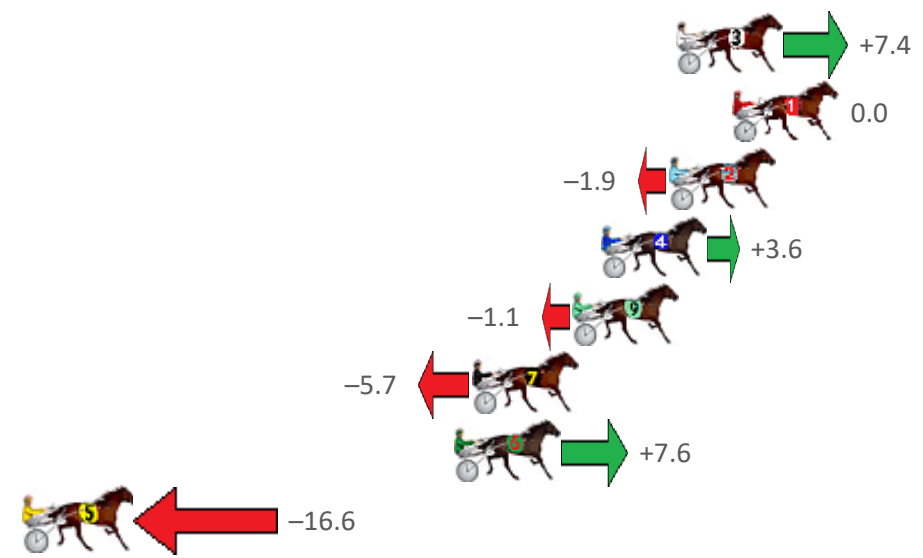

Redcliffe Race 3 Distance 1780m

Wednesday, 12 August 2020

Gross Time: 2:11.20 MileRate: 1:58.70 LeadTime: 11.60s First Qtr: 30.90s Second Qtr: 30.90s Third Qtr: 28.80s Fourth Qtr: 29.00s

NoHorse	Plc	Margin	Time	800Time (W)	400 Time (W)
3 HOLDINGNO CURRENCY	1	2.2m	2:11.37	57.27s (1)	28.52s (2)
1 NIKALONG HENRY	2	0.0m	2:11.20	57.80s (0)	29.00s (0)
2 SIGNORINA JUJON	3	2.5m	2:11.39	57.94s (1)	29.17s (1)
4 BARA JAYLA	4	5.2m	2:11.60	57.54s (0)	28.71s (1)
9 LA PISTOLA	5	6.3m	2:11.68	57.88s (1)	29.09s (1)
7 MISTERRIODEJANEIRO	6	10.3m	2:11.98	58.21s (0)	29.32s (0)
6 MEGA STAR	7	11.0m	2:12.04	57.25s (1)	28.81s (2)
5 BHAPPY	8	31.0m	2:13.56	58.99s (1)	30.05s (0)

Finish Position and metres gained from 800m

Sectionals
Powered by

Home of Australian Harness Sectionals

Get your sectionals delivered to your inbox daily

Check out www.pjdata.com.au

The Racing Queensland Board (trading as Racing Queensland) and provider are not responsible for the completeness or accuracy of any of the information contained herein, and makes no representations about its suitability for any purpose.