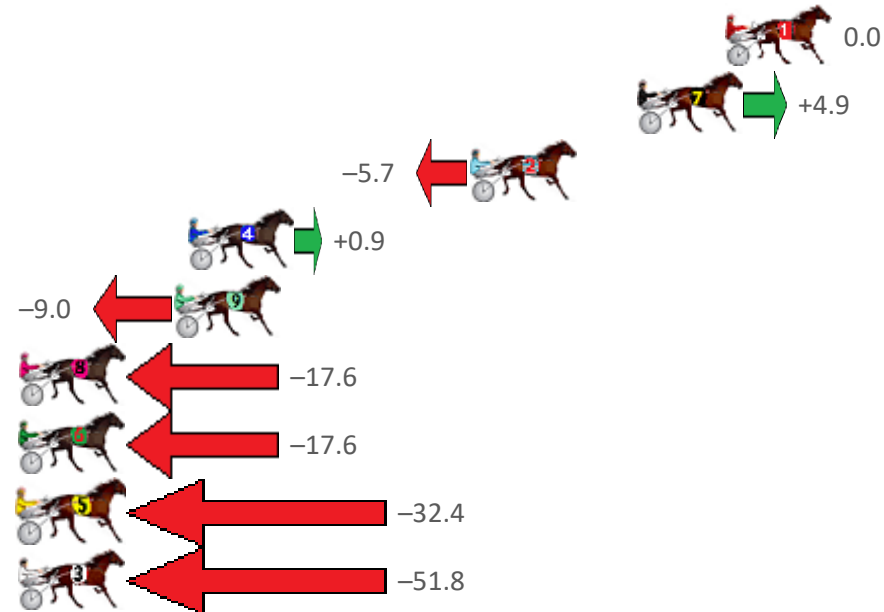

Redcliffe Race 6 Distance 1780m

Wednesday, 12 August 2020

Gross Time: 2:10.10 MileRate: 1:57.60 LeadTime: 11.40s First Qtr: 29.80s Second Qtr: 30.30s Third Qtr: 29.10s Fourth Qtr: 29.50s

No	Horse	Plc	Margin	Time	800Time (W)	400 Time (W)
1	JACKBKWIK	1	0.0m	2:10.10	58.60s (0)	29.50s (0)
7	WHERES TASCOTT	2	3.5m	2:10.37	58.24s (0)	29.01s (0)
2	CARIBBEAN ROCKET	3	10.1m	2:10.88	59.02s (0)	29.83s (0)
4	WEASEL	4	21.3m	2:11.75	58.53s (1)	29.35s (0)
9	MISTY JANE	5	21.8m	2:11.79	59.26s (0)	29.95s (0)
8	MOLLY MONTANA	6	30.8m	2:12.48	59.88s (1)	30.57s (2)
6	READILY	7	35.4m	2:12.84	59.88s (1)	30.67s (1)
5	WILD ABOUT TOWN	8	36.4m	2:12.92	60.96s (1)	31.14s (1)
3	ROCK THE HOUSE	9	60.4m	2:14.77	62.37s (1)	33.05s (2)

Finish Position and metres gained from 800m

Sectionals
Powered by

Home of Australian Harness Sectionals

Get your sectionals delivered to your inbox daily

Check out www.pjdata.com.au

The Racing Queensland Board (trading as Racing Queensland) and provider are not responsible for the completeness or accuracy of any of the information contained herein, and makes no representations about its suitability for any purpose.