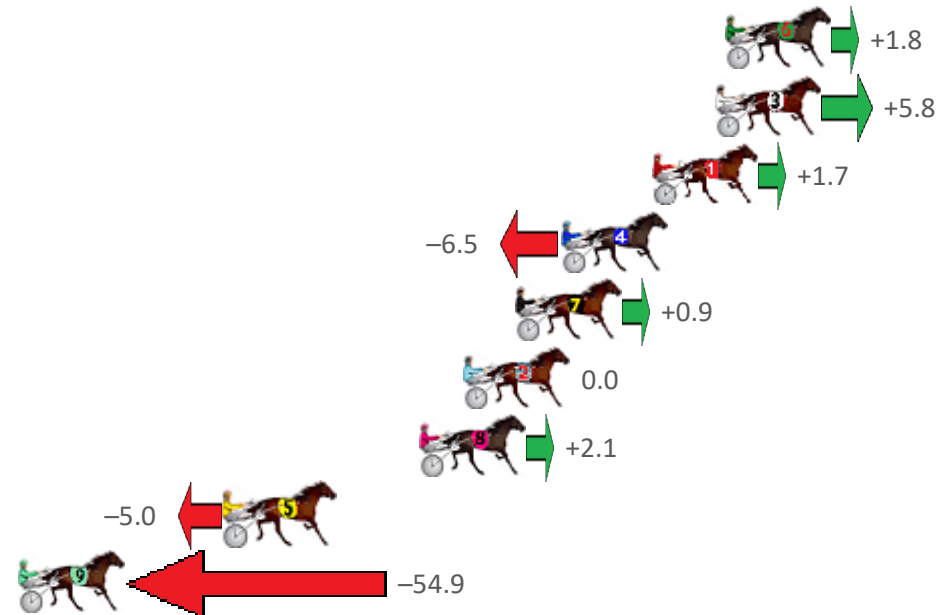

Redcliffe Race 2 Distance 1780m

Wednesday, 12 August 2020

Gross Time: 2:10.30 MileRate: 1:57.80 LeadTime: 11.40s First Qtr: 29.50s Second Qtr: 31.00s Third Qtr: 29.00s Fourth Qtr: 29.40s

NoHorse	Plc	Margin	Time	800Time (W)	400 Time (W)
6 BETTOR SPORT	1	0.0m	2:10.30	58.27s (1)	29.30s (1)
3 PRINCE JOY	2	0.4m	2:10.33	57.98s (1)	29.01s (1)
1 MOONLIGHT BUTCHER	3	2.9m	2:10.52	58.28s (0)	29.30s (0)
4 PACIFIC COIN	4	6.5m	2:10.80	58.87s (0)	29.88s (0)
7 IMA REGAL JET	5	8.3m	2:10.94	58.33s (0)	29.25s (0)
2 NIGHT NINJA	6	10.4m	2:11.10	58.40s (1)	29.40s (1)
8 ROCKNROLL PROMISE	7	12.1m	2:11.23	58.25s (0)	29.14s (0)
5 FRENCH GLOBE	8	19.8m	2:11.83	58.76s (1)	29.58s (1)
9 MAJOR STRIKE	9	73.7m	2:15.98	62.39s (0)	32.74s (0)

Finish Position and metres gained from 800m

Sectionals
Powered by

Home of Australian Harness Sectionals

Get your sectionals delivered to your inbox daily

Check out www.pjdata.com.au

The Racing Queensland Board (trading as Racing Queensland) and provider are not responsible for the completeness or accuracy of any of the information contained herein, and makes no representations about its suitability for any purpose.