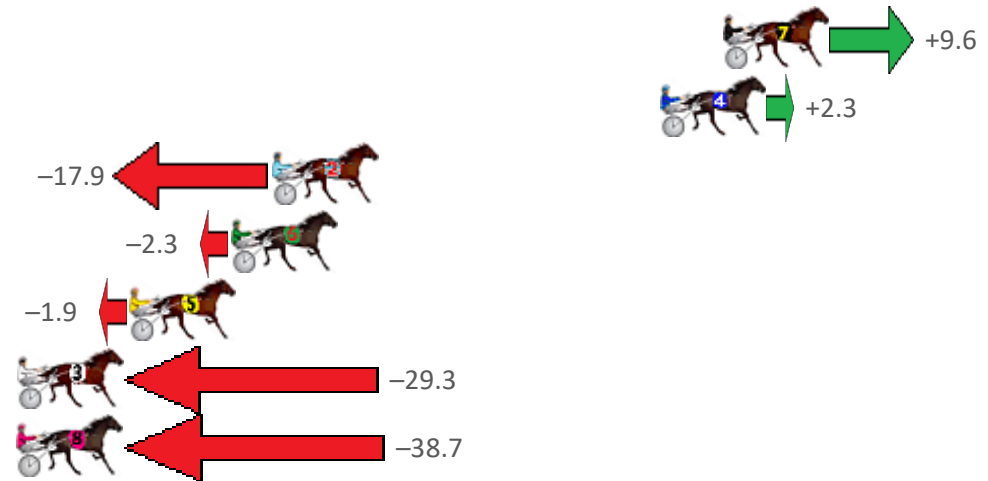

Redcliffe Race 9 Distance 1780m

Wednesday, 12 August 2020

Gross Time: 2:14.10 MileRate: 2:01.20 LeadTime: 11.70s First Qtr: 30.10s Second Qtr: 31.30s Third Qtr: 29.80s Fourth Qtr: 31.20s

NoHorse	Plc	Margin	Time	800Time (W)	400 Time (W)
7 ELSIES GIRL	1	0.0m	2:14.10	60.27s (1)	30.30s (2)
4 VALKYRIE HANOVER	2	2.5m	2:14.30	60.83s (0)	31.02s (0)
2 FORTYFIVE ROCK	3	17.9m	2:15.56	62.36s (0)	32.59s (0)
6 DUCHESS DOWNUNDE	4	19.5m	2:15.69	61.17s (0)	32.00s (0)
5 CATCH THE BOUQUET	5	23.5m	2:16.02	61.14s (1)	31.52s (2)
3 HARRY CROFT	6	30.1m	2:16.56	63.22s (1)	32.45s (1)
8 IAM ROCHELLES ART	7	43.9m	2:17.68	63.93s (1)	33.92s (1)

Finish Position and metres gained from 800m

Sectionals
Powered by

Home of Australian Harness Sectionals

Get your sectionals delivered to your inbox daily

Check out www.pjdata.com.au

The Racing Queensland Board (trading as Racing Queensland) and provider are not responsible for the completeness or accuracy of any of the information contained herein, and makes no representations about its suitability for any purpose.