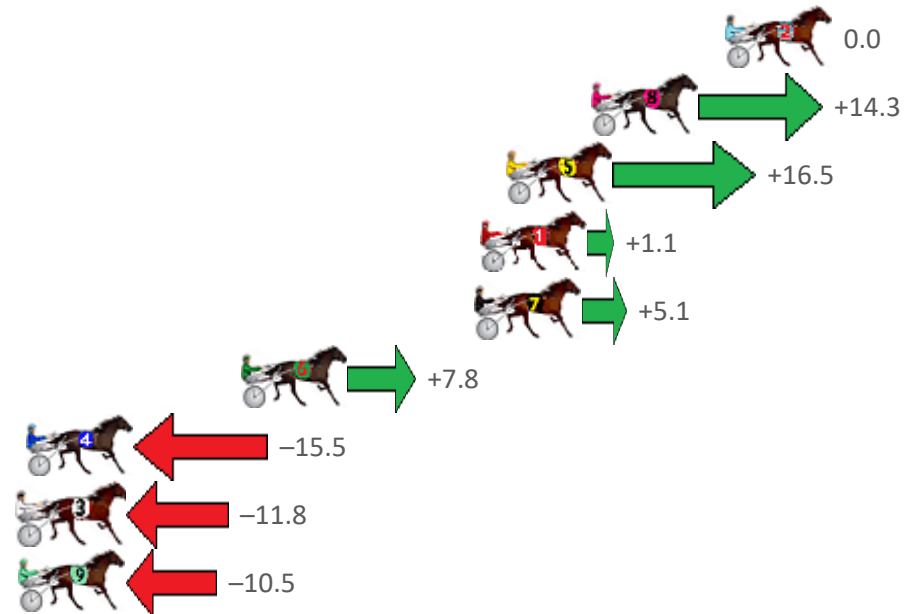

Redcliffe Race 4 Distance 1780m

Wednesday, 12 August 2020

Gross Time: 2:06.70 MileRate: 1:54.50 LeadTime: 11.20s First Qtr: 28.40s Second Qtr: 29.00s Third Qtr: 28.40s Fourth Qtr: 29.70s

NoHorse	Plc	Margin	Time	800Time (W)	400 Time (W)
2 CRUNCH TIME	1	0.0m	2:06.70	58.10s (0)	29.70s (0)
8 BEEF CITY BLAZE	2	5.3m	2:07.11	57.07s (0)	28.82s (0)
5 SPIKE ROBYN	3	8.7m	2:07.38	56.91s (0)	28.75s (0)
1 THERESACHANCE	4	9.7m	2:07.45	58.02s (0)	29.81s (0)
7 ARBIT MAJOR	5	9.9m	2:07.47	57.73s (0)	29.47s (0)
6 ABRIDGED	6	19.2m	2:08.19	57.54s (1)	29.18s (1)
4 ILLAWONG DREAMTIM	7	27.7m	2:08.86	59.22s (1)	30.46s (1)
3 VANTO HANOVER	8	28.6m	2:08.93	58.95s (1)	30.20s (1)
9 HOT ROD HEAVEN	9	32.1m	2:09.20	58.86s (1)	30.09s (3)

Finish Position and metres gained from 800m

Sectionals
Powered by

Home of Australian Harness Sectionals

Get your sectionals delivered to your inbox daily

Check out www.pjdata.com.au

The Racing Queensland Board (trading as Racing Queensland) and provider are not responsible for the completeness or accuracy of any of the information contained herein, and makes no representations about its suitability for any purpose.