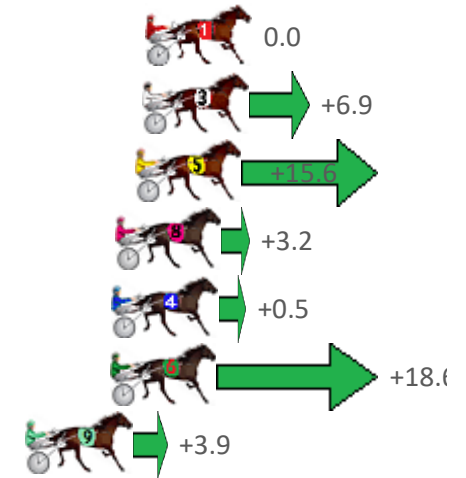

Redcliffe Race 8 Distance 1780m

Wednesday, 12 August 2020

Gross Time: 2:14.80 MileRate: 2:01.90 LeadTime: 11.70s First Qtr: 30.80s Second Qtr: 32.60s Third Qtr: 29.40s Fourth Qtr: 30.30s

NoHorse	Plc	Margin	Time	800Time (W)	400 Time (W)
1 DANCING IN MANOLOS	1	0.0m	2:14.80	59.70s (0)	30.30s (0)
3 TEACHERS PET	2	0.1m	2:14.81	59.19s (1)	29.75s (1)
5 TILDALYN	3	0.4m	2:14.83	58.54s (1)	29.29s (0)
8 WHATA REACTOR	4	1.2m	2:14.90	59.46s (0)	30.06s (0)
4 KID CALVERT	5	1.3m	2:14.90	59.66s (1)	30.17s (1)
6 WILLSINTOWN	6	1.4m	2:14.91	58.32s (1)	29.22s (2)
9 BERTILS DELIGHT	7	4.7m	2:15.17	59.41s (0)	29.99s (0)
2 SCHOOPY	8	24.3m	2:16.73	60.66s (1)	31.09s (1)

Finish Position and metres gained from 800m

Sectionals
Powered by

Home of Australian Harness Sectionals

Get your sectionals delivered to your inbox daily

Check out www.pjdata.com.au

The Racing Queensland Board (trading as Racing Queensland) and provider are not responsible for the completeness or accuracy of any of the information contained herein, and makes no representations about its suitability for any purpose.