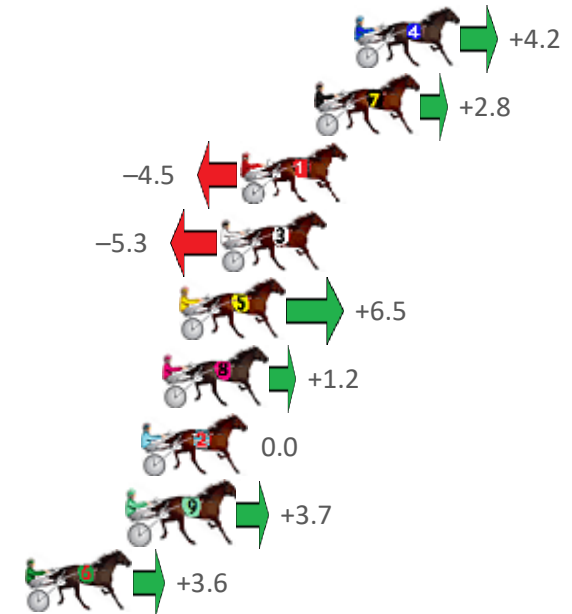

Redcliffe Race 1 Distance 2040m

Sunday, 9 August 2020

Gross Time: 2:31.80 MileRate: 1:59.80 LeadTime: 30.80s First Qtr: 31.40s Second Qtr: 31.20s Third Qtr: 29.20s Fourth Qtr: 29.20s

NoHorse	Plc	Margin	Time	800Time (W)	400 Time (W)
4 DONNY JONES	1	0.0m	2:31.80	58.10s (1)	28.82s (1)
7 CALLMEDEMARO	2	1.6m	2:31.92	58.20s (0)	29.00s (0)
1 TAXI METER	3	4.5m	2:32.14	58.73s (0)	29.53s (0)
3 A KERRY MAN	4	5.3m	2:32.21	58.78s (1)	29.50s (1)
5 OUR UNCLE JIM	5	6.9m	2:32.33	57.93s (0)	28.70s (0)
8 MOUNT HERCULES	6	7.6m	2:32.38	58.31s (0)	29.11s (0)
2 THE GUN ROCKSTAR	7	8.4m	2:32.44	58.40s (1)	29.11s (1)
9 SUBTLE ADVICE	8	8.9m	2:32.48	58.13s (1)	28.84s (1)
6 ASHKII	9	13.0m	2:32.80	58.14s (1)	29.49s (2)

Finish Position and metres gained from 800m

Sectionals
Powered by

Home of Australian Harness Sectionals

Get your sectionals delivered to your inbox daily

Check out www.pjdata.com.au

The Racing Queensland Board (trading as Racing Queensland) and provider are not responsible for the completeness or accuracy of any of the information contained herein, and makes no representations about its suitability for any purpose.