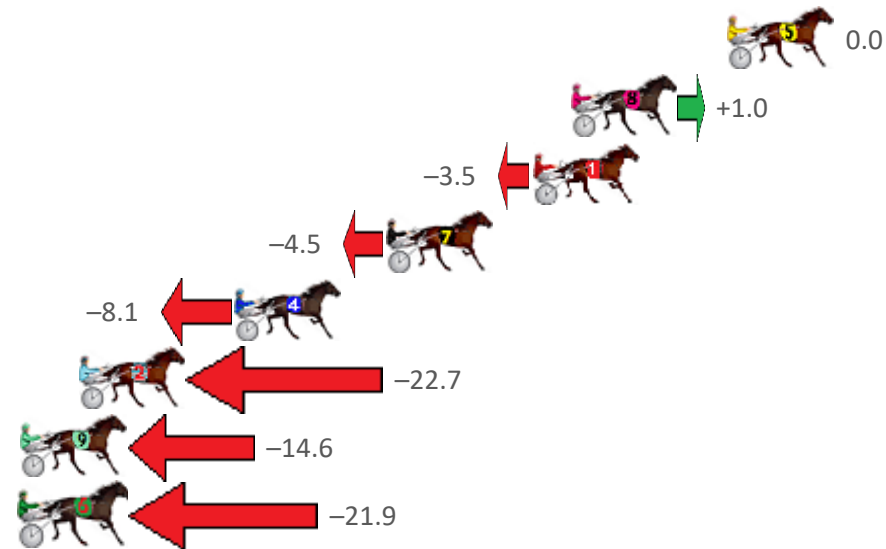

Redcliffe Race 7 Distance 1780m

Sunday, 9 August 2020

Gross Time: 2:14.10 MileRate: 2:01.20 LeadTime: 11.10s First Qtr: 29.30s Second Qtr: 32.80s Third Qtr: 30.70s Fourth Qtr: 30.20s

NoHorse	Plc	Margin	Time	800Time (W)	400 Time (W)
5 ALWAYS AT NIGHT	1	0.0m	2:14.10	60.90s (0)	30.20s (0)
8 IM TOOT	2	6.2m	2:14.59	60.82s (1)	30.23s (2)
1 BERTILS FIREFOX	3	7.7m	2:14.71	61.16s (0)	30.42s (0)
7 WHATA CHALLENGE	4	13.5m	2:15.17	61.24s (0)	30.46s (0)
4 ITS ALL TORQUE	5	19.5m	2:15.64	61.51s (1)	30.79s (2)
2 FREMARKSINDI	6	25.7m	2:16.13	62.62s (1)	31.74s (1)
9 DJANGO MACH	7	30.6m	2:16.52	62.01s (1)	31.30s (1)
6 MONTENEGRO	8	35.7m	2:16.92	62.56s (0)	31.66s (0)

Finish Position and metres gained from 800m

Sectionals
Powered by

Home of Australian Harness Sectionals

Get your sectionals delivered to your inbox daily

Check out www.pjdata.com.au

The Racing Queensland Board (trading as Racing Queensland) and provider are not responsible for the completeness or accuracy of any of the information contained herein, and makes no representations about its suitability for any purpose.