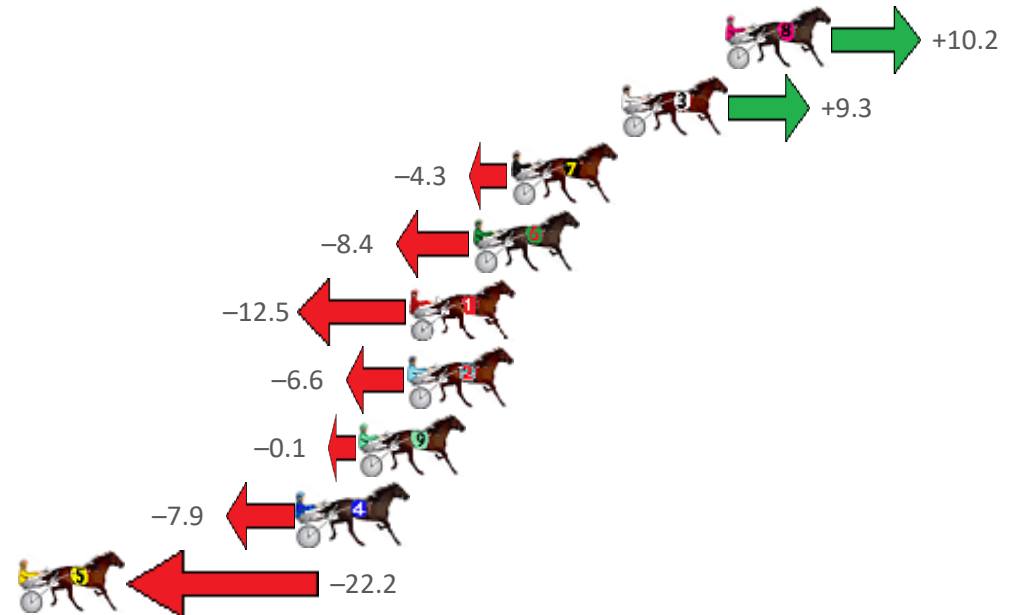

Redcliffe Race 4 Distance 1780m

Sunday, 9 August 2020

Gross Time: 2:12.30 MileRate: 1:59.60 LeadTime: 11.00s First Qtr: 29.40s Second Qtr: 33.30s Third Qtr: 29.90s Fourth Qtr: 28.70s

NoHorse	Plc	Margin	Time	800Time (W)	400 Time (W)
8 COLOMBIAN GOLD	1	0.0m	2:12.30	57.86s (1)	28.46s (2)
3 JUST JOSHIN	2	4.1m	2:12.61	57.92s (0)	28.28s (2)
7 KARLOO MAC	3	8.5m	2:12.94	58.91s (0)	28.99s (0)
6 BET IM SPECIAL	4	10.0m	2:13.05	59.21s (1)	29.38s (1)
1 CIRCLE LINE	5	12.5m	2:13.24	59.51s (0)	29.59s (0)
2 COURAGEOUS LEO	6	12.6m	2:13.25	59.08s (1)	29.10s (1)
9 BEACH GODDESS	7	14.5m	2:13.39	58.61s (1)	29.02s (3)
4 JANIES GOT A GUN	8	16.9m	2:13.57	59.18s (0)	29.18s (0)
5 HIPSTAR	9	72.2m	2:17.74	60.22s (0)	29.93s (0)

Finish Position and metres gained from 800m

Sectionals
Powered by

Home of Australian Harness Sectionals

Get your sectionals delivered to your inbox daily

Check out www.pjdata.com.au

The Racing Queensland Board (trading as Racing Queensland) and provider are not responsible for the completeness or accuracy of any of the information contained herein, and makes no representations about its suitability for any purpose.