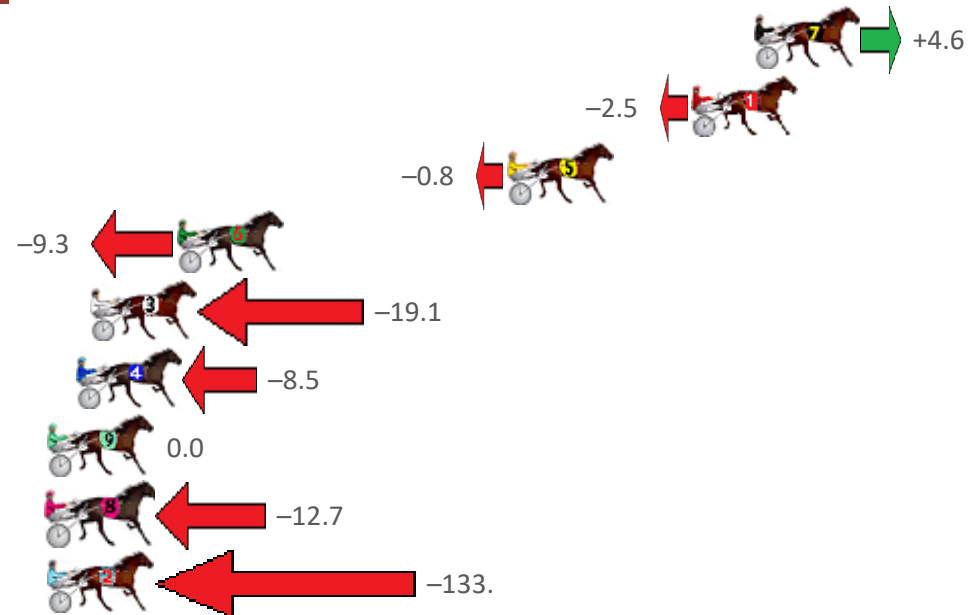

Redcliffe Race 8 Distance 1780m

Sunday, 9 August 2020

Gross Time: 2:12.60 MileRate: 1:59.90 LeadTime: 11.00s First Qtr: 30.40s Second Qtr: 30.50s Third Qtr: 30.30s Fourth Qtr: 30.40s

NoHorse	Plc	Margin	Time	800Time (W)	400 Time (W)
7 FAST IS BETTOR	1	0.0m	2:12.60	60.35s (0)	30.08s (0)
1 GROOVY MISS ANNIE	2	2.5m	2:12.80	60.89s (0)	30.59s (0)
5 WATYOUSEEISWATUGE	3	9.8m	2:13.38	60.76s (0)	30.49s (0)
6 OOZINVILLE	4	22.9m	2:14.42	61.40s (0)	31.07s (0)
3 BETTERTHAN TORQUE	5	26.3m	2:14.69	62.14s (1)	31.81s (2)
4 DARTESIAN	6	26.9m	2:14.74	61.34s (0)	30.98s (0)
9 LITTLEDEE	7	28.2m	2:14.84	60.70s (0)	30.66s (0)
8 MOLLIGUANNA	8	28.9m	2:14.90	61.66s (1)	31.31s (1)
2 ITMIGHTBEYOU	9	136.2m	2:23.44	70.75s (1)	40.41s (1)

Finish Position and metres gained from 800m

Sectionals
Powered by

Home of Australian Harness Sectionals

Get your sectionals delivered to your inbox daily

Check out www.pjdata.com.au

The Racing Queensland Board (trading as Racing Queensland) and provider are not responsible for the completeness or accuracy of any of the information contained herein, and makes no representations about its suitability for any purpose.