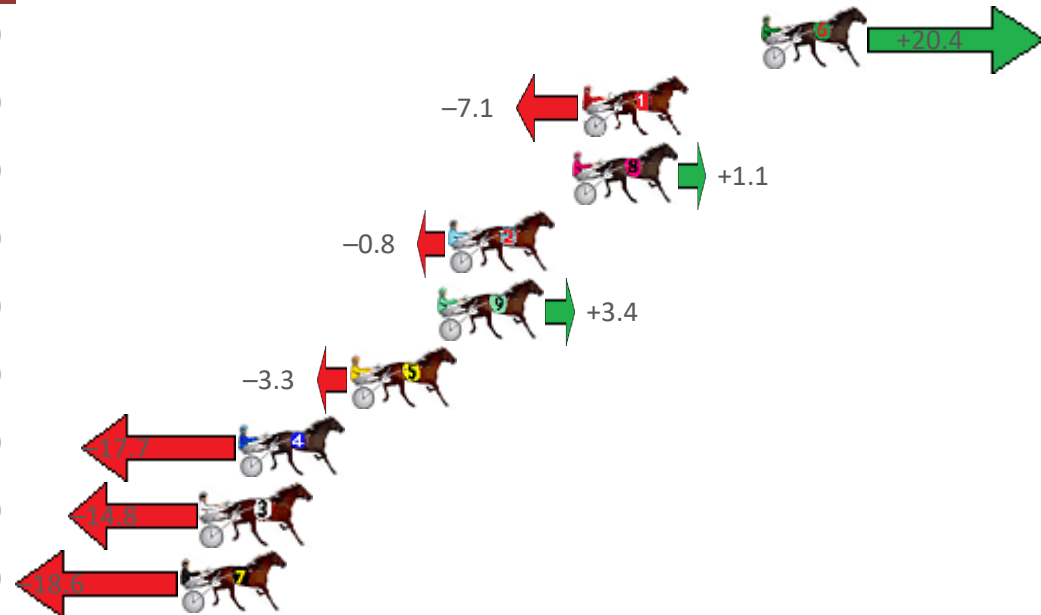

Redcliffe Race 2 Distance 2040m

Sunday, 9 August 2020

Gross Time: 2:30.70 MileRate: 1:58.90 LeadTime: 31.40s First Qtr: 30.20s Second Qtr: 30.80s Third Qtr: 29.00s Fourth Qtr: 29.30s

NoHorse	Plc	Margin	Time	800Time (W)	400 Time (W)
6 BALLATOR THOR	1	0.0m	2:30.70	56.82s (1)	28.85s (2)
1 UNDERTHEKILT	2	7.1m	2:31.25	58.81s (0)	29.82s (0)
8 NEWMERELLA LADYKAY	3	7.5m	2:31.28	58.22s (0)	29.18s (0)
2 WAVEDANCER	4	12.4m	2:31.65	58.36s (1)	29.21s (2)
9 THE CASUAL GOOSE	5	12.8m	2:31.68	58.05s (1)	30.13s (2)
5 HEEZ PERFECT	6	16.3m	2:31.95	58.54s (0)	29.45s (0)
4 STUDLEIGH WILL	7	20.7m	2:32.29	59.58s (1)	30.57s (1)
3 KETTERING GIRL	8	22.2m	2:32.41	59.37s (1)	30.20s (1)
7 FRENCH GLOBE	9	23.0m	2:32.47	59.65s (0)	30.63s (0)

Finish Position and metres gained from 800m

Sectionals
Powered by

Home of Australian Harness Sectionals

Get your sectionals delivered to your inbox daily

Check out www.pjdata.com.au

The Racing Queensland Board (trading as Racing Queensland) and provider are not responsible for the completeness or accuracy of any of the information contained herein, and makes no representations about its suitability for any purpose.