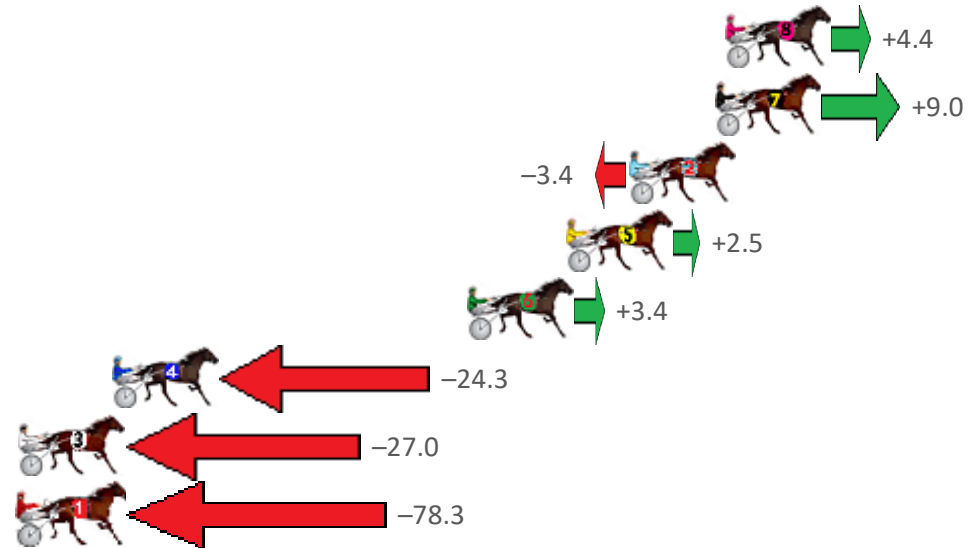

Redcliffe Race 3 Distance 1780m

Sunday, 9 August 2020

Gross Time: 2:11.00 MileRate: 1:58.50 LeadTime: 11.00s First Qtr: 29.60s Second Qtr: 31.10s Third Qtr: 29.10s Fourth Qtr: 30.20s

NoHorse	Plc	Margin	Time	800Time (W)	400 Time (W)
8 ANNAS BEST	1	0.0m	2:11.00	58.98s (0)	29.90s (0)
7 BRONSKI MACARENA	2	0.4m	2:11.03	58.64s (1)	29.43s (1)
2 ATOMIC BOMBSHELL	3	3.8m	2:11.30	59.55s (0)	30.49s (0)
5 SWAFFHAM WATER	4	6.3m	2:11.50	59.12s (0)	30.03s (0)
6 LETHAL STAR	5	10.2m	2:11.81	59.05s (1)	29.87s (1)
4 CHROMOZONE	6	24.3m	2:12.92	61.09s (1)	31.93s (1)
3 IMA BEACH BABE	7	31.8m	2:13.51	61.29s (1)	32.11s (1)
1 THANKHEAVNFORGIRLS	8	93.5m	2:18.39	65.07s (0)	34.22s (0)

Finish Position and metres gained from 800m

Sectionals
Powered by

Home of Australian Harness Sectionals

Get your sectionals delivered to your inbox daily

Check out www.pjdata.com.au

The Racing Queensland Board (trading as Racing Queensland) and provider are not responsible for the completeness or accuracy of any of the information contained herein, and makes no representations about its suitability for any purpose.