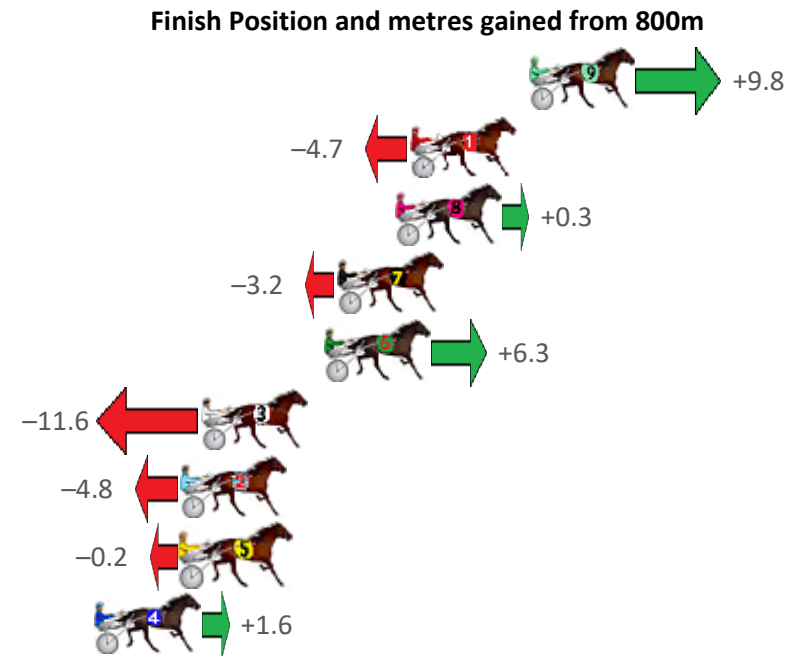

Redcliffe Race 10 Distance 1780m

Sunday, 9 August 2020

Gross Time: 2:21.70 MileRate: 2:08.20 LeadTime: 11.90s First Qtr: 32.70s Second Qtr: 36.20s Third Qtr: 31.90s Fourth Qtr: 29.00s

NoHorse	Plc	Margin	Time	800Time (W)	400 Time (W)
9 NOR WESTA	1	0.0m	2:21.70	60.16s (1)	28.32s (2)
1 IDIOTS DREAM	2	4.7m	2:22.06	61.26s (0)	29.34s (0)
8 ARMA AUGUSTUS	3	5.3m	2:22.10	60.88s (1)	29.02s (2)
7 WRITEABOUTCHELSEA	4	7.6m	2:22.28	61.14s (0)	29.23s (0)
6 QUALITY TIME	5	8.1m	2:22.32	60.42s (1)	28.56s (1)
3 LITTLE AUCKLAND	6	13.0m	2:22.69	61.78s (1)	29.84s (1)
2 THE LAST STARFIRE	7	13.8m	2:22.75	61.26s (0)	29.19s (0)
5 JETER	8	13.8m	2:22.75	60.92s (0)	28.81s (0)
4 HARRY CROFT	9	17.2m	2:23.01	60.78s (1)	28.86s (1)