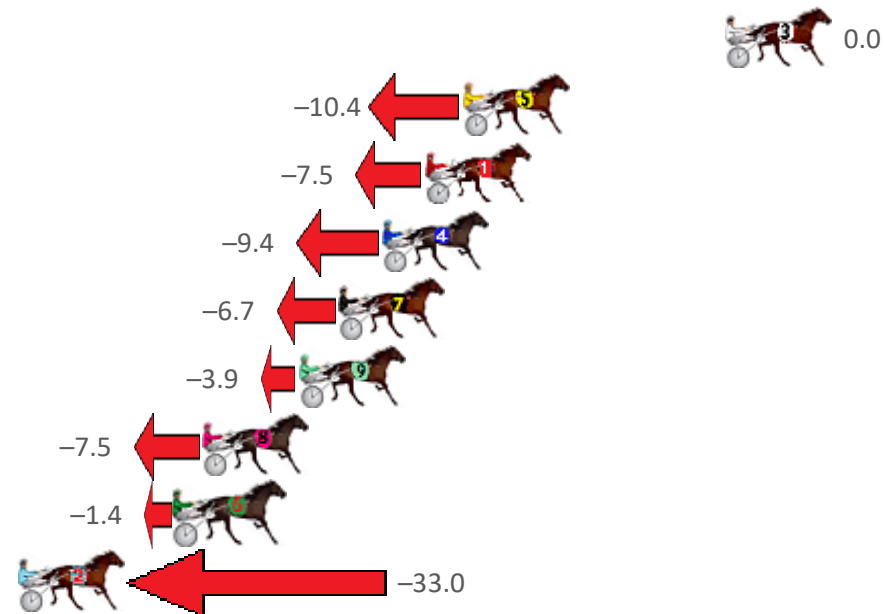

Redcliffe Race 6 Distance 1780m

Sunday, 9 August 2020

Gross Time: 2:12.20 MileRate: 1:59.60 LeadTime: 11.20s First Qtr: 31.00s Second Qtr: 32.10s Third Qtr: 28.60s Fourth Qtr: 29.30s

NoHorse	Plc	Margin	Time	800Time (W)	400 Time (W)
3 JAMAICAN RESORT	1	0.0m	2:12.20	57.90s (0)	29.30s (0)
5 WHATA STRIDE	2	10.4m	2:13.00	58.65s (1)	29.71s (1)
1 TORQUE TO THE MAX	3	11.9m	2:13.11	58.44s (0)	29.72s (0)
4 GO ANNE GO	4	13.6m	2:13.25	58.58s (1)	29.62s (1)
7 GIGANTIC JASPER	5	15.3m	2:13.38	58.38s (0)	29.63s (0)
9 RISKY BUZINESS	6	16.9m	2:13.50	58.18s (0)	29.37s (0)
8 FAMOUS SHOES	7	20.7m	2:13.79	58.44s (1)	29.47s (2)
6 LORD DENZEL	8	21.8m	2:13.88	58.00s (1)	29.36s (0)
2 MERRYWOOD PEARL	9	41.6m	2:15.40	60.28s (1)	31.28s (1)

Finish Position and metres gained from 800m

Sectionals
Powered by

Home of Australian Harness Sectionals

Get your sectionals delivered to your inbox daily

Check out www.pjdata.com.au

The Racing Queensland Board (trading as Racing Queensland) and provider are not responsible for the completeness or accuracy of any of the information contained herein, and makes no representations about its suitability for any purpose.