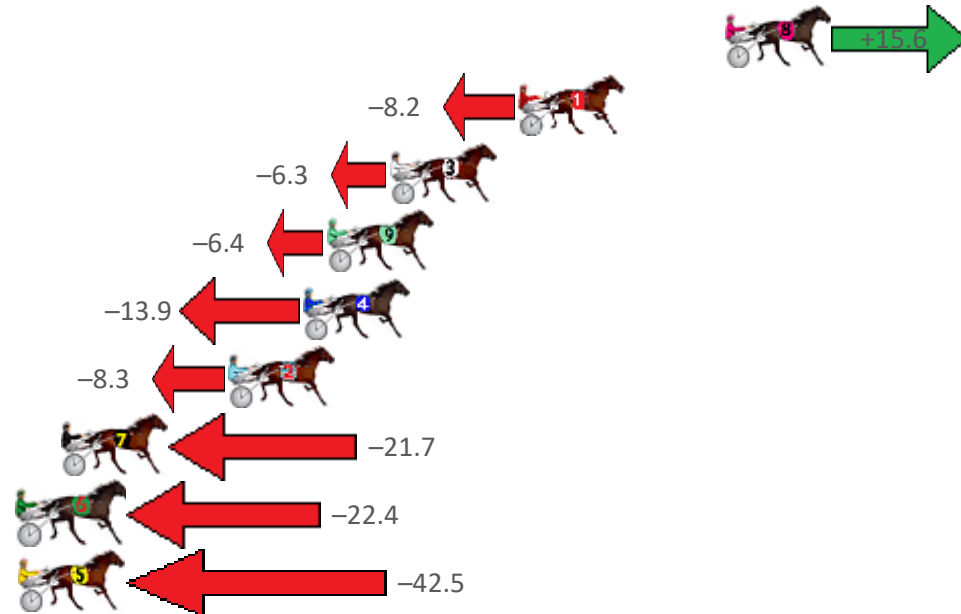

Redcliffe Race 9 Distance 1780m

Sunday, 9 August 2020

Gross Time: 2:14.10 MileRate: 2:01.30 LeadTime: 11.70s First Qtr: 31.10s Second Qtr: 32.20s Third Qtr: 29.20s Fourth Qtr: 29.90s

NoHorse	Plc	Margin	Time	800Time (W)	400 Time (W)
8 JACKBKWIK	1	0.0m	2:14.10	57.95s (1)	28.92s (1)
1 CAMPBELL BEST	2	8.2m	2:14.74	59.70s (0)	30.51s (0)
3 STAR OF WONDER	3	13.3m	2:15.14	59.56s (1)	30.22s (1)
9 CHRISKEN COUNTRY	4	15.8m	2:15.34	59.57s (0)	30.33s (0)
4 ITS YOU NOT ME	5	16.7m	2:15.41	60.12s (1)	30.80s (1)
2 ELLE JAY	6	19.7m	2:15.64	59.71s (1)	30.43s (2)
7 IAM ROCHELLES ART	7	26.3m	2:16.16	60.69s (0)	31.47s (0)
6 IM SANDY BAY	8	32.6m	2:16.65	60.75s (2)	31.70s (2)
5 BROOKESSMARTDANCE	9	58.5m	2:18.68	62.22s (2)	32.63s (1)

Finish Position and metres gained from 800m

Sectionals
Powered by

Home of Australian Harness Sectionals

Get your sectionals delivered to your inbox daily

Check out www.pjdata.com.au

The Racing Queensland Board (trading as Racing Queensland) and provider are not responsible for the completeness or accuracy of any of the information contained herein, and makes no representations about its suitability for any purpose.