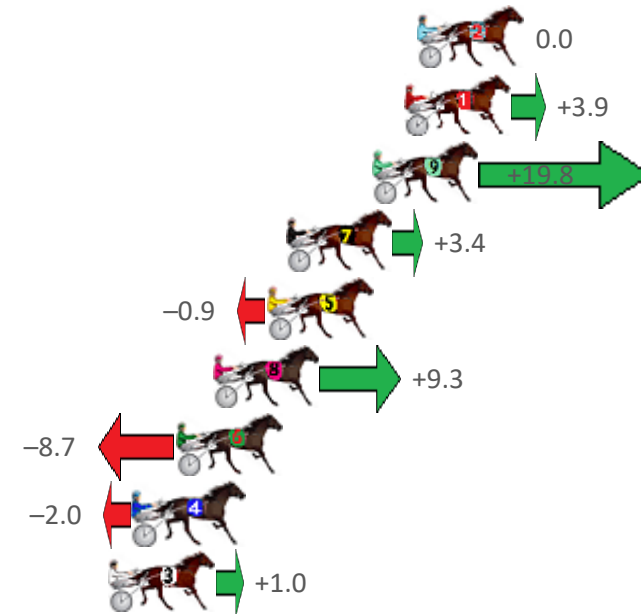

Redcliffe Race 5 Distance 1780m

Sunday, 9 August 2020

Gross Time: 2:13.50 MileRate: 2:00.70 LeadTime: 11.20s First Qtr: 31.10s Second Qtr: 32.90s Third Qtr: 29.10s Fourth Qtr: 29.20s

NoHorse	Plc	Margin	Time	800Time (W)	400 Time (W)
2 BONNIES CAM	1	0.0m	2:13.50	58.30s (0)	29.20s (0)
1 PIN CODE	2	0.5m	2:13.54	58.02s (0)	28.90s (0)
9 OUR RIDGY DIDGE	3	1.8m	2:13.64	56.87s (1)	28.13s (2)
7 DOWNTOWN LUCCA	4	5.2m	2:13.90	58.05s (0)	28.94s (0)
5 BARBOO	5	5.9m	2:13.95	58.37s (1)	29.18s (2)
8 GUTS	6	8.1m	2:14.12	57.63s (2)	28.92s (2)
6 SIXPENNY RED	7	9.5m	2:14.23	58.93s (1)	29.76s (1)
4 TACTFILLY MAGIC	8	11.2m	2:14.36	58.44s (1)	29.37s (1)
3 MANOFLISA	9	12.2m	2:14.43	58.23s (1)	29.04s (1)

Finish Position and metres gained from 800m

Sectionals
Powered by

Home of Australian Harness Sectionals

Get your sectionals delivered to your inbox daily

Check out www.pjdata.com.au

The Racing Queensland Board (trading as Racing Queensland) and provider are not responsible for the completeness or accuracy of any of the information contained herein, and makes no representations about its suitability for any purpose.