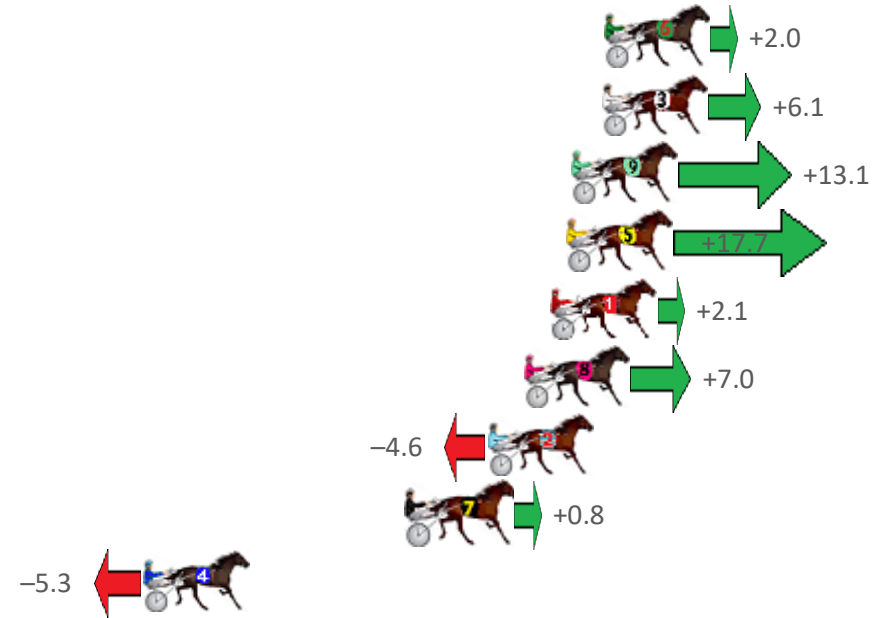

Redcliffe Race 8 Distance 1780m

Thursday, 30 July 2020

Gross Time: 2:10.20 MileRate: 1:57.70 LeadTime: 11.20s First Qtr: 30.60s Second Qtr: 31.20s Third Qtr: 28.80s Fourth Qtr: 28.40s

No Horse	Plc	Margin	Time	800Time (W)	400 Time (W)
6 HEART OF COOPER	1	0.0m	2:10.20	57.06s (1)	28.37s (1)
3 BURMACH	2	0.1m	2:10.21	56.77s (1)	28.07s (1)
9 THREO	3	1.3m	2:10.30	56.27s (1)	27.55s (1)
5 HARPAGUS	4	1.5m	2:10.31	55.94s (1)	27.26s (1)
1 SLIPPERY JADE	5	2.1m	2:10.36	57.05s (0)	28.25s (0)
8 BLUE MOON RISING	6	3.2m	2:10.44	56.70s (1)	28.00s (2)
2 THERESACHANCE	7	4.6m	2:10.54	57.53s (0)	28.72s (0)
7 BEACH GODDESS	8	7.8m	2:10.78	57.14s (0)	28.27s (0)
4 COURAGEOUS LEO	9	18.3m	2:11.57	57.58s (0)	28.69s (0)

Finish Position and metres gained from 800m

Sectionals
Powered by

Home of Australian Harness Sectionals

Get your sectionals delivered to your inbox daily

Check out www.pjdata.com.au

The Racing Queensland Board (trading as Racing Queensland) and provider are not responsible for the completeness or accuracy of any of the information contained herein, and makes no representations about its suitability for any purpose.