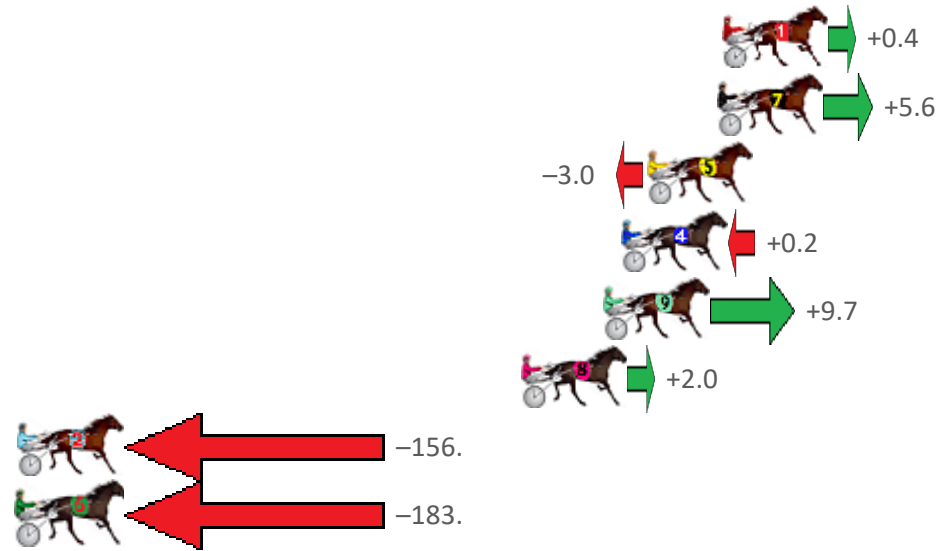

Redcliffe Race 7 Distance 2040m

Thursday, 30 July 2020

Gross Time: 2:31.90 MileRate: 1:59.80 LeadTime: 32.60s First Qtr: 30.90s Second Qtr: 29.90s Third Qtr: 28.50s Fourth Qtr: 30.00s

No Horse	Plc	Margin	Time	800Time (W)	400 Time (W)
1 JILLIBY GIZMO	1	0.0m	2:31.90	58.47s (0)	30.00s (0)
7 SOME BEACHSOME GIFT	2	0.2m	2:31.92	58.09s (0)	29.66s (0)
5 SOMEHOWSOMEWAY	3	3.0m	2:32.14	58.72s (1)	30.04s (1)
4 TINKA TERROR	4	4.0m	2:32.21	58.49s (1)	29.87s (2)
9 MEGA STAR	5	4.7m	2:32.27	57.79s (0)	29.55s (1)
8 FRENCH GLOBE	6	8.0m	2:32.53	58.35s (0)	29.90s (0)
2 TULHURST KATE	7	164.5m	2:44.83	69.85s (1)	37.05s (0)
6 JUSTA DALE	8	199.7m	2:47.59	71.81s (1)	38.93s (0)

Finish Position and metres gained from 800m

Sectionals
Powered by

Home of Australian Harness Sectionals

Get your sectionals delivered to your inbox daily

Check out www.pjdata.com.au

The Racing Queensland Board (trading as Racing Queensland) and provider are not responsible for the completeness or accuracy of any of the information contained herein, and makes no representations about its suitability for any purpose.