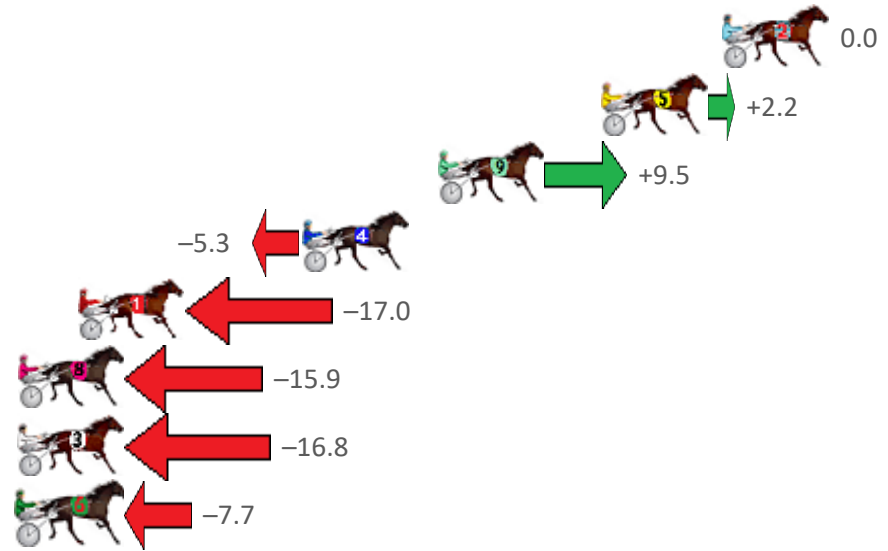

Redcliffe Race 5 Distance 1780m

Thursday, 30 July 2020

Gross Time: 2:11.10 MileRate: 1:58.50 LeadTime: 11.00s First Qtr: 31.40s Second Qtr: 31.20s Third Qtr: 28.70s Fourth Qtr: 28.80s

No Horse	Plc	Margin	Time	800Time (W)	400 Time (W)
2 ACOLTNAME DSU	1	0.0m	2:11.10	57.50s (0)	28.80s (0)
5 COBBLER LANE	2	4.8m	2:11.46	57.34s (1)	28.74s (1)
9 WANJIRU	3	11.3m	2:11.95	56.82s (1)	28.38s (2)
4 PATCHWORK JET	4	16.7m	2:12.36	57.88s (1)	29.28s (1)
1 BOULDER CITY	5	25.6m	2:13.04	58.72s (0)	30.00s (0)
8 STUDLEIGH WILL	6	29.3m	2:13.32	58.64s (0)	29.92s (0)
3 TRACES OF TARA	7	32.6m	2:13.56	58.70s (1)	29.89s (1)
6 LAZY BLAZE	8	33.5m	2:13.63	58.05s (1)	29.31s (0)

Finish Position and metres gained from 800m

Sectionals
Powered by

Home of Australian Harness Sectionals

Get your sectionals delivered to your inbox daily

Check out www.pjdata.com.au

The Racing Queensland Board (trading as Racing Queensland) and provider are not responsible for the completeness or accuracy of any of the information contained herein, and makes no representations about its suitability for any purpose.