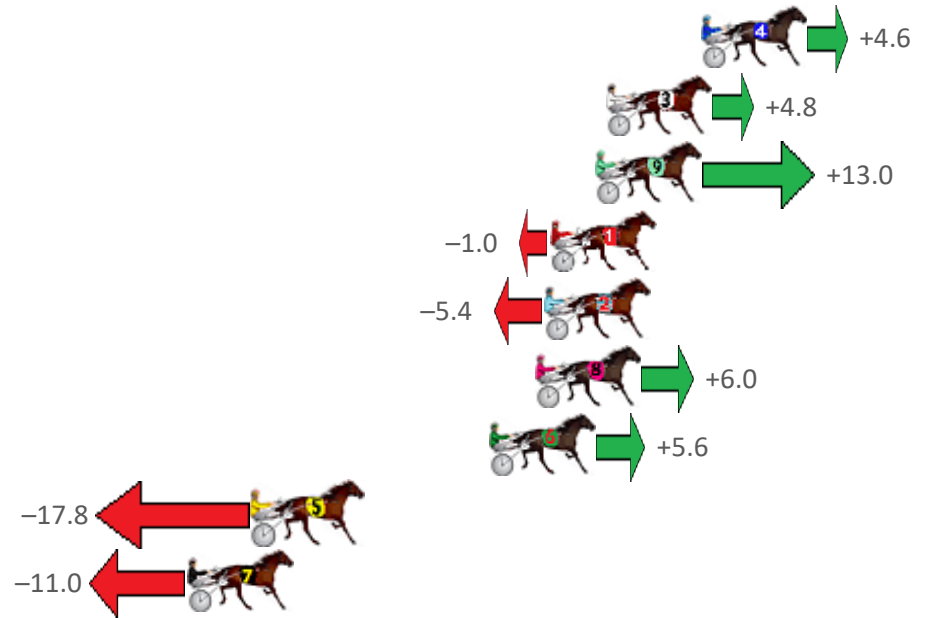

Redcliffe Race 6 Distance 2040m

Thursday, 30 July 2020

Gross Time: 2:33.10 MileRate: 2:00.80 LeadTime: 30.60s First Qtr: 32.60s Second Qtr: 31.10s Third Qtr: 29.30s Fourth Qtr: 29.50s

No Horse	Plc	Margin	Time	800Time (W)	400 Time (W)
4 BARBOO	1	0.0m	2:33.10	58.46s (1)	29.15s (2)
3 TACTFILLY MAGIC	2	3.8m	2:33.39	58.45s (1)	29.09s (2)
9 WHATA STRIDE	3	4.2m	2:33.42	57.85s (1)	28.49s (0)
1 TORQUE TO THE MAX	4	6.0m	2:33.56	58.87s (0)	29.62s (0)
2 GO ANNE GO	5	6.2m	2:33.58	59.19s (0)	29.95s (0)
8 MOONLIGHT BUTCHER	6	6.6m	2:33.61	58.36s (1)	29.00s (2)
6 ASHLEE NITRO	7	8.4m	2:33.75	58.39s (0)	29.18s (1)
5 RISKY BUZINESS	8	17.8m	2:34.48	60.10s (1)	30.70s (1)
7 TAUMALOLO	9	20.4m	2:34.68	59.60s (0)	30.37s (1)

Finish Position and metres gained from 800m

Sectionals
Powered by

Home of Australian Harness Sectionals

Get your sectionals delivered to your inbox daily

Check out www.pjdata.com.au

The Racing Queensland Board (trading as Racing Queensland) and provider are not responsible for the completeness or accuracy of any of the information contained herein, and makes no representations about its suitability for any purpose.