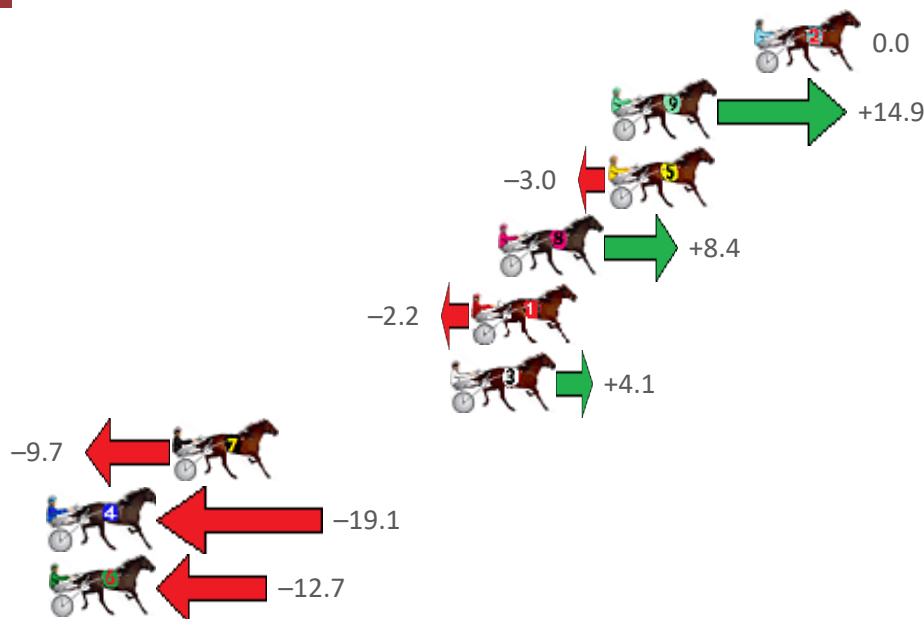

Redcliffe Race 1 Distance 1780m

Thursday, 30 July 2020

Gross Time: 2:11.40 MileRate: 1:58.80 LeadTime: 11.20s First Qtr: 29.20s Second Qtr: 30.30s Third Qtr: 29.70s Fourth Qtr: 31.00s

No Horse	Plc	Margin	Time	800Time (W)	400 Time (W)
2 ILLBEWATCHING	1	0.0m	2:11.40	60.70s (0)	31.00s (0)
9 A BETTER CHANCE	2	5.7m	2:11.86	59.58s (1)	30.76s (2)
5 MELTON LUCKY	3	5.8m	2:11.87	60.93s (1)	31.02s (0)
8 MELTON MAX GENTLE	4	10.2m	2:12.23	60.07s (0)	30.54s (2)
1 RAYONG PRINCESS	5	11.2m	2:12.31	60.87s (0)	30.78s (0)
3 KID CALVERT	6	12.1m	2:12.38	60.39s (1)	30.61s (1)
7 TOTAL DELIRIUM	7	23.1m	2:13.27	61.43s (0)	31.33s (0)
4 WECANONLYHOPE	8	30.5m	2:13.87	62.14s (1)	32.36s (1)
6 ILLUMINOSCITY	9	38.1m	2:14.49	61.66s (1)	32.13s (1)

Finish Position and metres gained from 800m

Sectionals
Powered by

Home of Australian Harness Sectionals

Get your sectionals delivered to your inbox daily

Check out www.pjdata.com.au

The Racing Queensland Board (trading as Racing Queensland) and provider are not responsible for the completeness or accuracy of any of the information contained herein, and makes no representations about its suitability for any purpose.