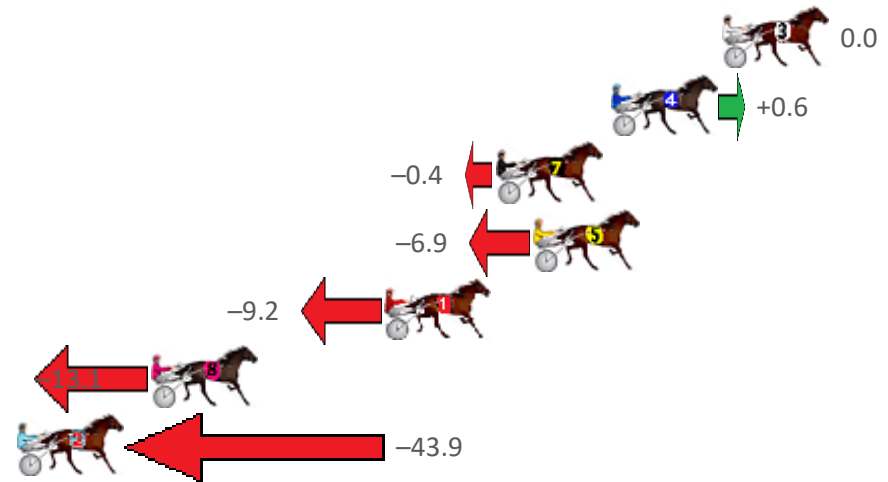

Redcliffe Race 2 Distance 1780m

Thursday, 30 July 2020

Gross Time: 2:11.80 MileRate: 1:59.20 LeadTime: 11.60s First Qtr: 30.20s Second Qtr: 30.90s Third Qtr: 30.60s Fourth Qtr: 28.50s

No Horse	Plc	Margin	Time	800Time (W)	400 Time (W)
3 DON HESTON	1	0.0m	2:11.80	59.10s (0)	28.50s (0)
4 FORGIVE ME	2	4.4m	2:12.13	59.06s (1)	28.23s (1)
7 SCOTCH EN ICE	3	9.0m	2:12.47	59.13s (0)	28.29s (0)
5 YOUKNOWWHAT	4	7.5m	2:12.36	59.61s (1)	28.78s (1)
1 LAKER	5	13.4m	2:12.80	59.78s (0)	28.94s (0)
8 KATANA	6	22.7m	2:13.50	60.06s (1)	29.16s (1)
2 TACTFILLY MIRACLE	7	118.9m	2:20.70	62.32s (0)	30.90s (0)

Finish Position and metres gained from 800m

Sectionals
Powered by

Home of Australian Harness Sectionals

Get your sectionals delivered to your inbox daily

Check out www.pjdata.com.au

The Racing Queensland Board (trading as Racing Queensland) and provider are not responsible for the completeness or accuracy of any of the information contained herein, and makes no representations about its suitability for any purpose.