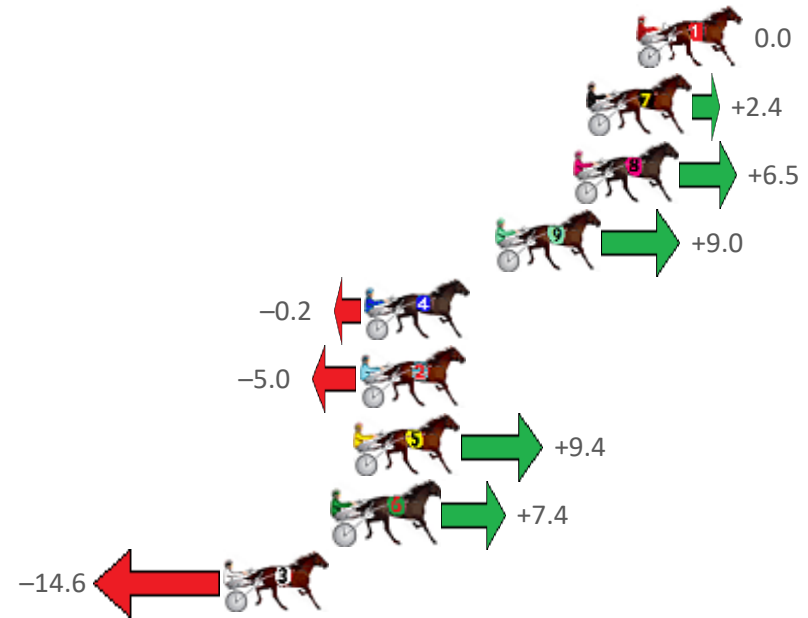

Redcliffe Race 4 Distance 1780m

Thursday, 30 July 2020

Gross Time: 2:10.70 MileRate: 1:58.20 LeadTime: 11.20s First Qtr: 29.10s Second Qtr: 30.60s Third Qtr: 29.60s Fourth Qtr: 30.20s

No Horse	Plc	Margin	Time	800Time (W)	400 Time (W)
1 SOULWRITER	1	0.0m	2:10.70	59.80s (0)	30.20s (0)
7 ONYAJANS	2	2.0m	2:10.86	59.62s (0)	29.97s (0)
8 ALWAYS AT NIGHT	3	2.5m	2:10.90	59.32s (0)	29.67s (0)
9 MUCHO GUAPA	4	5.6m	2:11.14	59.13s (2)	30.35s (2)
4 MISTER FAHRENHEIT	5	10.8m	2:11.55	59.81s (1)	30.00s (1)
2 JENUFLECTION	6	11.0m	2:11.57	60.17s (1)	30.32s (2)
5 UNDERTHEKILT	7	11.2m	2:11.59	59.10s (2)	30.28s (3)
6 WAVEDANCER	8	12.0m	2:11.65	59.25s (1)	30.03s (2)
3 WILD ABOUT TOWN	9	16.4m	2:12.00	60.89s (1)	30.89s (1)

Finish Position and metres gained from 800m

Sectionals
Powered by

Home of Australian Harness Sectionals

Get your sectionals delivered to your inbox daily

Check out www.pjdata.com.au

The Racing Queensland Board (trading as Racing Queensland) and provider are not responsible for the completeness or accuracy of any of the information contained herein, and makes no representations about its suitability for any purpose.