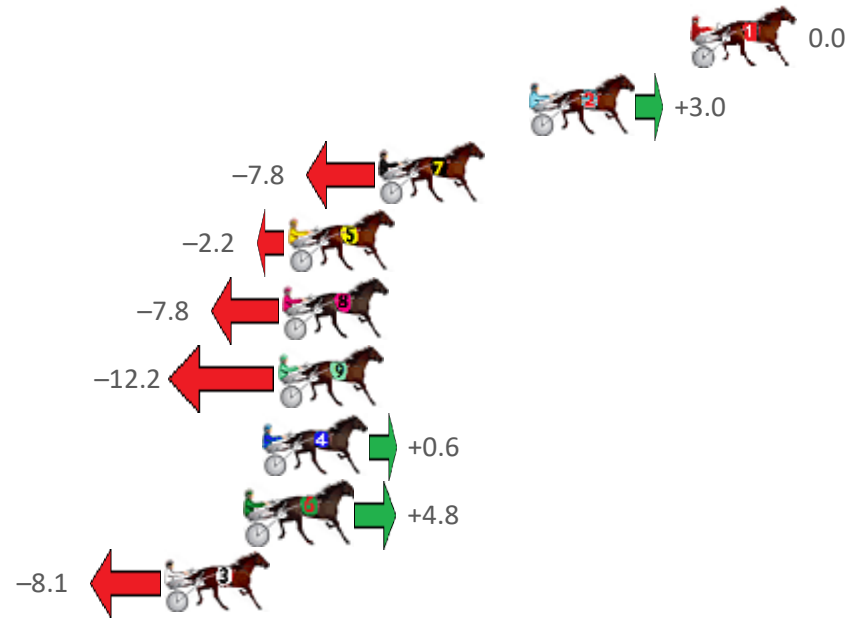

Redcliffe Race 9 Distance 1780m

Thursday, 30 July 2020

Gross Time: 2:11.60 MileRate: 1:59.00 LeadTime: 11.90s First Qtr: 31.90s Second Qtr: 31.20s Third Qtr: 28.30s Fourth Qtr: 28.30s

No Horse	Plc	Margin	Time	800Time (W)	400 Time (W)
1 ROCKNROLL DUDE	1	0.0m	2:11.60	56.60s (0)	28.30s (0)
2 SPONDOOLEY	2	6.4m	2:12.08	56.39s (0)	27.98s (0)
7 SUBTLE ADVICE	3	12.4m	2:12.52	57.15s (0)	28.74s (0)
5 MAYWYN A JUG ORTW	4	16.0m	2:12.79	56.75s (0)	28.30s (0)
8 OUR PEPPERJACK	5	16.2m	2:12.80	57.15s (1)	28.41s (2)
9 A KERRY MAN	6	16.4m	2:12.82	57.46s (1)	28.64s (1)
4 IMPRESSIVE DIAMOND	7	17.0m	2:12.86	56.56s (1)	27.86s (2)
6 OUR UNCLE JIM	8	17.6m	2:12.91	56.26s (1)	27.65s (1)
3 RAFFERTY DELIGHTS	9	20.9m	2:13.15	57.17s (1)	28.39s (1)

Finish Position and metres gained from 800m

Sectionals
Powered by

Home of Australian Harness Sectionals

Get your sectionals delivered to your inbox daily

Check out www.pjdata.com.au

The Racing Queensland Board (trading as Racing Queensland) and provider are not responsible for the completeness or accuracy of any of the information contained herein, and makes no representations about its suitability for any purpose.