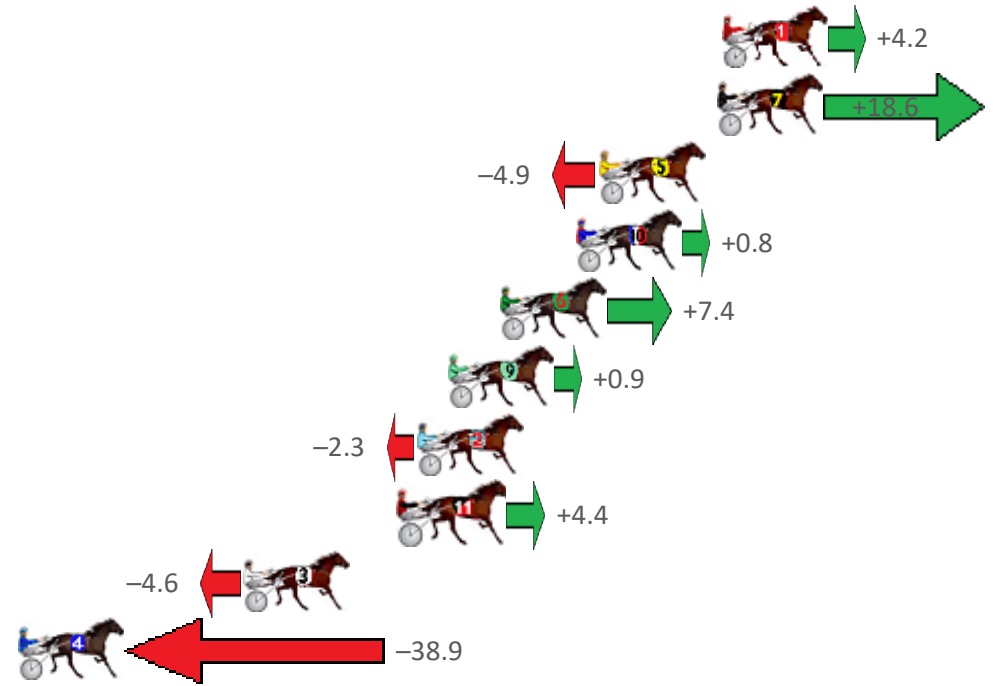

Albion Park Race 4 Distance 1660m

Tuesday, 28 July 2020

Gross Time: 2:01.20 MileRate: 1:57.50 LeadTime: 3.50s First Qtr: 29.50s Second Qtr: 30.20s Third Qtr: 28.80s Fourth Qtr: 29.20s

No Horse	Plc	Margin	Time	800Time (W)	400 Time (W)
1 NONE GRATER	1	0.0m	2:01.20	57.70s (0)	28.82s (0)
7 MY ULTIMATE CLIPPA	2	0.2m	2:01.22	56.66s (0)	27.70s (0)
5 HES SWEET	3	4.9m	2:01.58	58.35s (0)	29.48s (0)
10 SHERBETS CHOICE	4	5.8m	2:01.64	57.94s (1)	29.62s (1)
6 STOKER ACE	5	8.8m	2:01.87	57.47s (2)	29.66s (2)
9 SUPERBON	6	10.9m	2:02.03	57.94s (1)	29.00s (2)
2 FAST TRACKER	7	12.1m	2:02.13	58.17s (0)	29.29s (0)
11 NICKS PICK	8	12.8m	2:02.18	57.68s (1)	29.61s (2)
3 HAPPY PUBLICANS	9	19.0m	2:02.66	58.33s (0)	29.48s (0)
4 GALVARINO	10	39.5m	2:04.23	60.80s (1)	31.25s (1)

Finish Position and metres gained from 800m

Sectionals
Powered by

Home of Australian Harness Sectionals

Get your sectionals delivered to your inbox daily

Check out www.pjdata.com.au

The Racing Queensland Board (trading as Racing Queensland) and provider are not responsible for the completeness or accuracy of any of the information contained herein, and makes no representations about its suitability for any purpose.