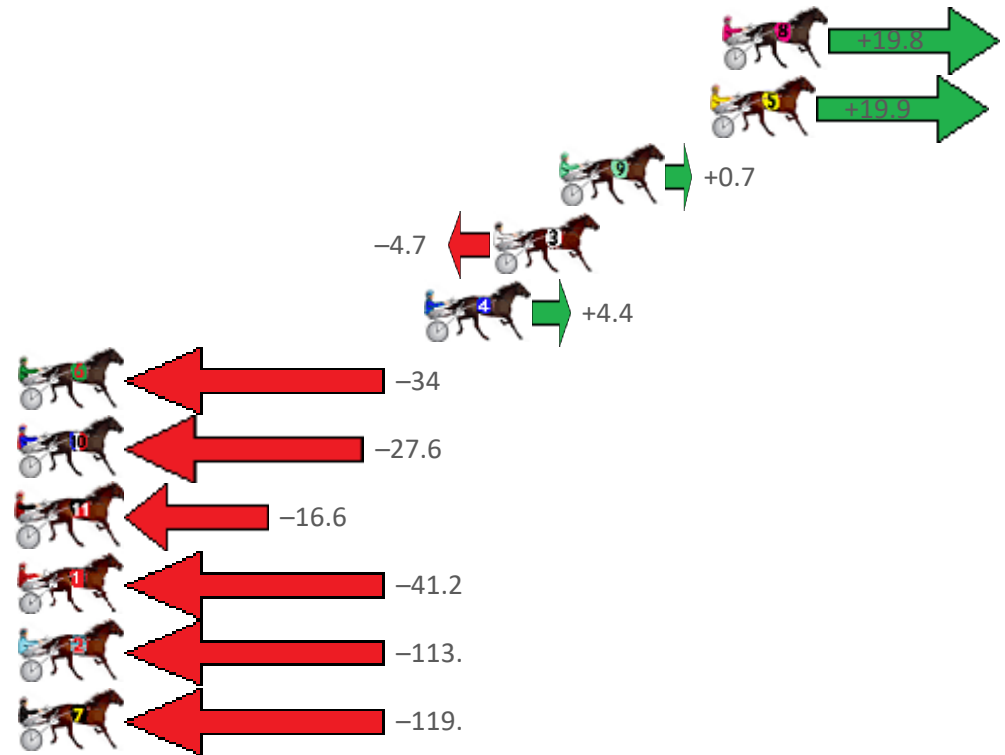

Albion Park Race 10 Distance 2138m

Tuesday, 28 July 2020

Gross Time: 2:32.40 MileRate: 1:54.70 LeadTime: 35.20s First Qtr: 29.10s Second Qtr: 29.50s Third Qtr: 29.70s Fourth Qtr: 28.90s

No Horse	Plc	Margin	Time	800Time (W)	400 Time (W)
8 MAJOR MUCHA	1	0.0m	2:32.40	57.16s (0)	28.56s (2)
5 SNOOP STRIDE	2	0.5m	2:32.44	57.15s (1)	28.92s (1)
9 CALLMEDEMARO	3	6.5m	2:32.89	58.55s (1)	29.37s (0)
3 MUMMYS BOY	4	9.1m	2:33.09	58.94s (0)	29.22s (1)
4 ALI DOWNUNDER	5	11.8m	2:33.29	58.28s (1)	28.77s (1)
6 GINGER MICKY	6	33.2m	2:34.92	61.02s (0)	30.64s (0)
10 MISTER DIAMOND	7	39.4m	2:35.39	60.61s (1)	29.29s (1)
11 ADMIRAL	8	41.2m	2:35.52	59.81s (0)	29.27s (2)
1 HOT DOGMA	9	54.8m	2:36.56	61.60s (0)	29.82s (1)
2 BALLATOR THOR	10	122.3m	2:41.68	66.84s (0)	34.09s (0)
7 CRUNCH TIME	11	122.9m	2:41.72	67.33s (1)	35.07s (0)

Finish Position and metres gained from 800m

Sectionals
Powered by

Home of Australian Harness Sectionals

Get your sectionals delivered to your inbox daily

Check out www.pjdata.com.au

The Racing Queensland Board (trading as Racing Queensland) and provider are not responsible for the completeness or accuracy of any of the information contained herein, and makes no representations about its suitability for any purpose.