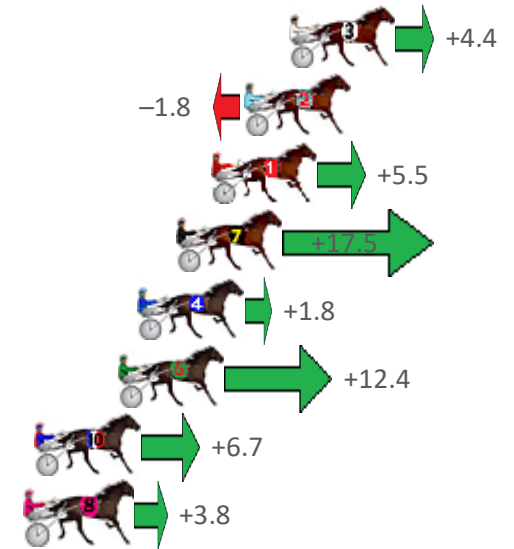

Albion Park Race 9 Distance 1660m

Tuesday, 28 July 2020

Gross Time: 1:58.40 MileRate: 1:54.70 LeadTime: 3.50s First Qtr: 27.90s Second Qtr: 30.30s Third Qtr: 28.20s Fourth Qtr: 28.50s

No Horse	Plc	Margin	Time	800Time (W)	400 Time (W)
3 JIVE	1	0.0m	1:58.40	56.39s (0)	28.19s (0)
2 SOHO TSUNAMI	2	1.8m	1:58.53	56.83s (0)	28.63s (0)
1 LANCELOT BROMAC	3	3.1m	1:58.63	56.31s (0)	28.10s (0)
7 OUR FRIEND	4	4.5m	1:58.74	55.47s (1)	27.49s (1)
4 BLUE SHARD	5	6.0m	1:58.85	56.57s (1)	28.37s (1)
6 GOLIGHTLY	6	6.8m	1:58.91	55.83s (0)	27.65s (0)
10 LITTLELIONELJAMES	7	10.1m	1:59.16	56.23s (1)	28.31s (2)
8 ALLSTAR SEA	8	10.4m	1:59.18	56.43s (0)	28.20s (0)
5 BLACK HAWK JOE	9	22.4m	2:00.08	58.04s (1)	29.83s (1)
9 SCHEU CREEK	10	23.4m	2:00.15	57.46s (1)	29.18s (1)

Finish Position and metres gained from 800m

Sectionals
Powered by

Home of Australian Harness Sectionals

Get your sectionals delivered to your inbox daily

Check out www.pjdata.com.au

The Racing Queensland Board (trading as Racing Queensland) and provider are not responsible for the completeness or accuracy of any of the information contained herein, and makes no representations about its suitability for any purpose.