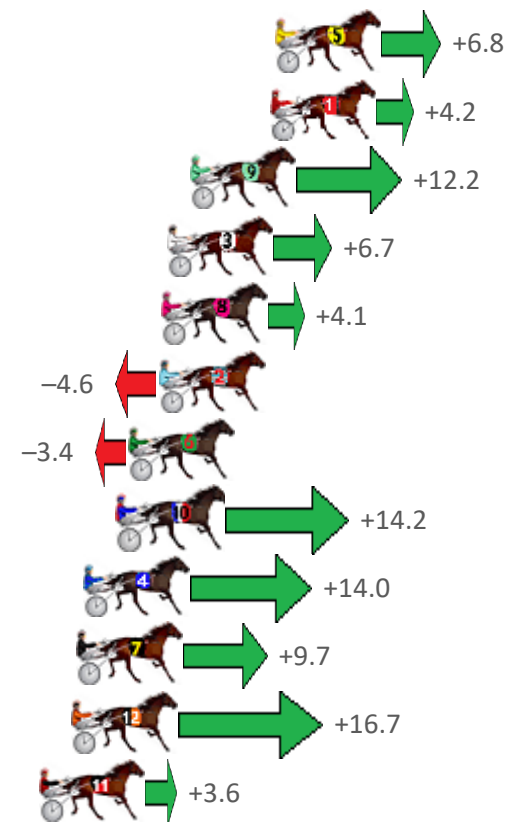

Albion Park Race 7 Distance 2138m

Tuesday, 28 July 2020

Gross Time: 2:34.60 MileRate: 1:56.40 LeadTime: 36.90s First Qtr: 29.60s Second Qtr: 31.20s Third Qtr: 29.20s Fourth Qtr: 27.70s

No Horse	Plc	Margin	Time	800Time (W)	400 Time (W)
5 SECRETAGENT TYCOON	1	0.0m	2:34.60	56.42s (1)	27.31s (2)
1 CLARKEY	2	0.2m	2:34.61	56.60s (0)	27.42s (0)
9 MIDNIGHT MAN	3	3.4m	2:34.85	56.04s (1)	27.19s (2)
3 PSYCHEDELIC	4	4.3m	2:34.91	56.43s (1)	27.34s (1)
8 CHANTREY	5	4.5m	2:34.93	56.61s (0)	27.45s (0)
2 APHORISM	6	4.6m	2:34.94	57.23s (0)	28.02s (0)
6 ALWAYS IN COMMAND	7	5.8m	2:35.02	57.14s (1)	27.96s (1)
10 ITZ BETTOR TO WIN	8	6.2m	2:35.05	55.90s (1)	27.07s (2)
4 THE BUS	9	7.6m	2:35.15	55.91s (0)	26.69s (0)
7 CASINO TOMMY	10	7.9m	2:35.18	56.21s (0)	27.03s (0)
12 CLARRY	11	8.1m	2:35.19	55.72s (1)	27.02s (1)
11 CHAL FIRE	12	9.4m	2:35.28	56.65s (0)	27.45s (0)

Finish Position and metres gained from 800m

Sectionals
Powered by

Home of Australian Harness Sectionals

Get your sectionals delivered to your inbox daily

Check out www.pjdata.com.au

The Racing Queensland Board (trading as Racing Queensland) and provider are not responsible for the completeness or accuracy of any of the information contained herein, and makes no representations about its suitability for any purpose.