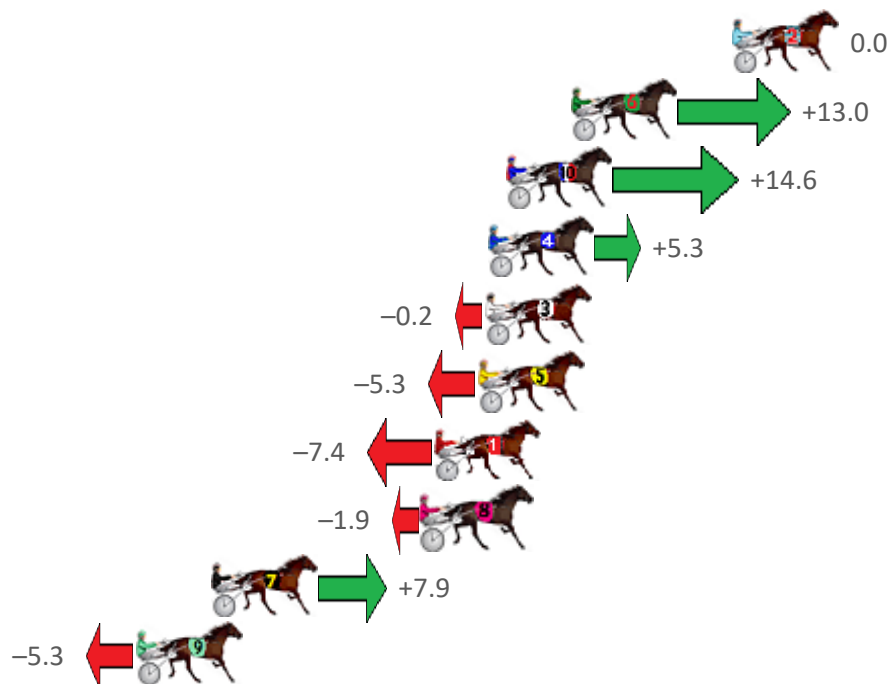

Albion Park Race 3 Distance 1660m

Tuesday, 28 July 2020

Gross Time: 1:58.70 MileRate: 1:55.10 LeadTime: 3.60s First Qtr: 27.90s Second Qtr: 29.10s Third Qtr: 28.70s Fourth Qtr: 29.40s

No Horse	Plc	Margin	Time	800Time (W)	400 Time (W)
2 FOUR STARZZZ FORSA	1	0.0m	1:58.70	58.10s (0)	29.40s (0)
6 ABERCROMBIE TAB	2	6.4m	1:59.19	57.16s (0)	28.51s (1)
10 FORBIDDEN FEELINGS	3	9.0m	1:59.39	57.05s (1)	29.01s (1)
4 BONNIES CAM	4	9.7m	1:59.45	57.72s (0)	29.09s (0)
3 BLACKJEWEL	5	9.8m	1:59.46	58.11s (1)	29.37s (1)
5 BOPPIN THE BLUES	6	10.1m	1:59.48	58.48s (1)	29.71s (1)
1 FAST IS BETTOR	7	11.8m	1:59.61	58.63s (0)	29.90s (0)
8 FIRE ME UP	8	12.3m	1:59.65	58.24s (0)	29.61s (0)
7 SIR SEMPER FIDELIS	9	20.7m	2:00.30	57.53s (1)	28.97s (2)
9 FREMARKSINDI	10	23.7m	2:00.53	58.48s (1)	29.44s (1)

Finish Position and metres gained from 800m

Sectionals
Powered by

Home of Australian Harness Sectionals

Get your sectionals delivered to your inbox daily

Check out www.pjdata.com.au