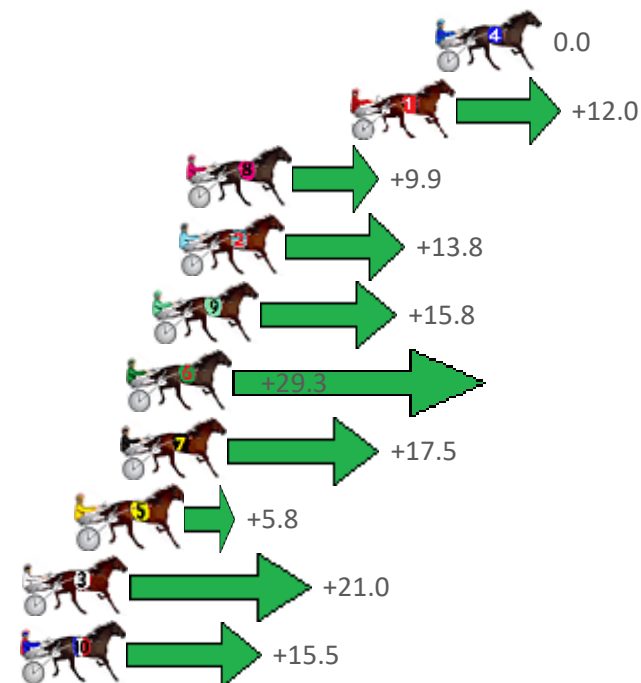

Albion Park Race 6 Distance 1660m

Tuesday, 28 July 2020

Gross Time: 1:55.10 MileRate: 1:51.60 LeadTime: 3.50s First Qtr: 26.60s Second Qtr: 28.90s Third Qtr: 28.10s Fourth Qtr: 28.00s

No Horse	Plc	Margin	Time	800Time (W)	400 Time (W)
4 AT WEST POINT	1	0.0m	1:55.10	56.10s (0)	28.00s (0)
1 ESCALERA	2	3.4m	1:55.35	55.26s (0)	27.92s (0)
8 MISTER BLACKJACK	3	9.9m	1:55.83	55.41s (0)	28.01s (0)
2 CORSINI	4	10.2m	1:55.85	55.14s (0)	27.72s (0)
9 UNCLE JORD	5	11.2m	1:55.92	55.00s (1)	28.10s (2)
6 MOHS EM DOWN	6	12.3m	1:56.01	54.06s (1)	27.85s (2)
7 ALE ALE KAI	7	12.5m	1:56.02	54.88s (0)	27.56s (0)
5 GAME SET MAJOR	8	14.2m	1:56.15	55.70s (1)	28.63s (1)
3 IFOUNDTHEBEACH	9	16.4m	1:56.31	54.64s (1)	27.92s (1)
10 THATS HOW WEROLL	10	16.5m	1:56.31	55.02s (1)	28.23s (1)

Finish Position and metres gained from 800m

Sectionals
Powered by

Home of Australian Harness Sectionals

Get your sectionals delivered to your inbox daily

Check out www.pjdata.com.au

The Racing Queensland Board (trading as Racing Queensland) and provider are not responsible for the completeness or accuracy of any of the information contained herein, and makes no representations about its suitability for any purpose.