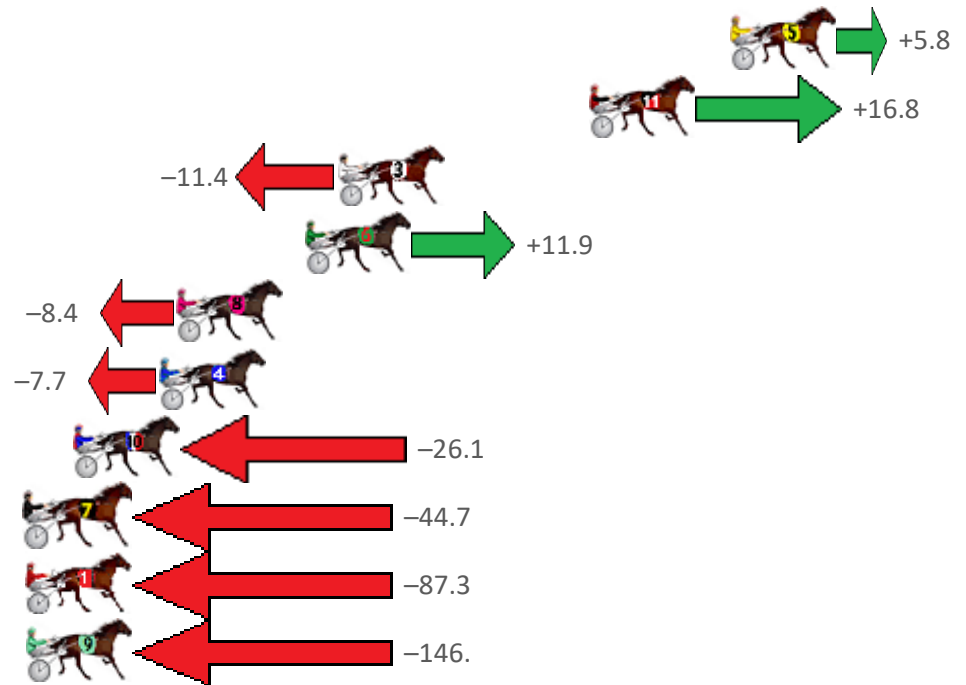

Albion Park Race 5 Distance 1660m

Tuesday, 28 July 2020

Gross Time: 1:58.70 MileRate: 1:55.10 LeadTime: 3.40s First Qtr: 27.40s Second Qtr: 29.30s Third Qtr: 29.90s Fourth Qtr: 28.70s

No	Horse	Plc	Margin	Time	800Time (W)	400 Time (W)
5	AUNTY BELLA	1	0.0m	1:58.70	58.18s (1)	28.57s (1)
11	ROYAL PRINCESS	2	5.6m	1:59.12	57.38s (1)	28.26s (1)
3	TYPHOON TORQUE	3	15.6m	1:59.88	59.43s (0)	29.50s (0)
6	TORQUE IN CONTROL	4	16.9m	1:59.97	57.73s (1)	28.59s (1)
8	MELTON INSULTED	5	22.0m	2:00.36	59.21s (0)	28.66s (1)
4	BAILEYS WITH LEGS	6	22.7m	2:00.41	59.16s (1)	29.69s (0)
10	DELIGHTFUL REASON	7	26.1m	2:00.67	60.50s (0)	30.56s (0)
7	WANNAGO	8	54.5m	2:02.81	61.86s (1)	32.12s (1)
1	JOY MAKER	9	96.9m	2:06.00	64.96s (0)	34.02s (0)
9	HEARTBREAK	10	163.4m	2:11.01	69.28s (0)	36.43s (0)

Finish Position and metres gained from 800m

Sectionals
Powered by

Home of Australian Harness Sectionals

Get your sectionals delivered to your inbox daily

Check out www.pjdata.com.au

The Racing Queensland Board (trading as Racing Queensland) and provider are not responsible for the completeness or accuracy of any of the information contained herein, and makes no representations about its suitability for any purpose.