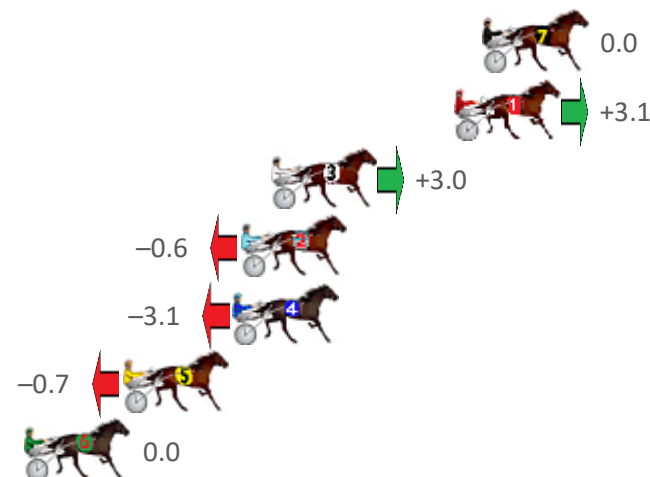

Albion Park Race 2 Distance 2138m

Tuesday, 28 July 2020

Gross Time: 2:38.30 MileRate: 1:59.20 LeadTime: 38.20s First Qtr: 31.40s Second Qtr: 30.00s Third Qtr: 29.60s Fourth Qtr: 29.10s

No Horse	Plc	Margin	Time	800Time (W)	400 Time (W)
7 IM THE COMMANDO	1	0.0m	2:38.30	58.70s (0)	29.10s (0)
1 IS SOMETHINGBURNIN	2	1.1m	2:38.38	58.47s (0)	28.88s (0)
3 THE REAPER	3	8.4m	2:38.94	58.48s (1)	29.14s (1)
2 MELPARK MAGIC	4	9.6m	2:39.03	58.74s (0)	29.14s (0)
4 MATATOKI	5	9.9m	2:39.06	58.93s (1)	29.56s (1)
5 IVANOV	6	14.3m	2:39.39	58.75s (0)	29.15s (0)
6 SENITAS SUCCESS	7	18.2m	2:39.69	58.70s (0)	29.11s (1)

Finish Position and metres gained from 800m

Sectionals
Powered by

Home of Australian Harness Sectionals

Get your sectionals delivered to your inbox daily

Check out www.pjdata.com.au

The Racing Queensland Board (trading as Racing Queensland) and provider are not responsible for the completeness or accuracy of any of the information contained herein, and makes no representations about its suitability for any purpose.