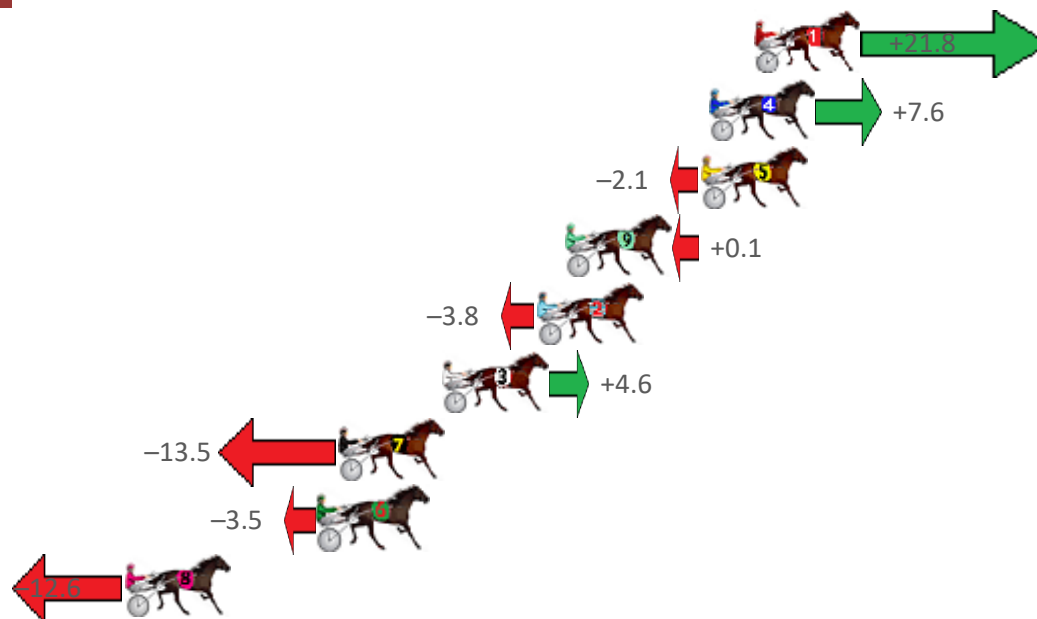

Albion Park Race 1 Distance 2647m

Tuesday, 28 July 2020

Gross Time: 3:23.80 MileRate: 2:03.90 LeadTime: 82.60s First Qtr: 31.20s Second Qtr: 29.60s Third Qtr: 30.00s Fourth Qtr: 30.40s

No Horse	Plc	Margin	Time	800Time (W)	400 Time (W)
11 ASKED NICELY	1	0.0m	3:23.80	58.76s (1)	29.60s (2)
4 JANSSON	2	1.8m	3:23.94	59.83s (0)	29.75s (0)
5 AVEROSS DON	3	2.1m	3:23.97	60.56s (0)	30.56s (0)
9 SKYLINE	4	7.5m	3:24.40	60.39s (1)	30.51s (2)
2 DAY TOURER	5	8.6m	3:24.48	60.69s (0)	30.60s (0)
3 DOWN UNDER RORS	6	12.4m	3:24.79	60.05s (1)	30.67s (1)
7 HAVANA MAGIC	7	16.5m	3:25.11	61.41s (1)	31.39s (1)
6 OPIA	8	17.3m	3:25.18	60.66s (0)	30.69s (1)
8 ROSEHILL MAGIC	9	25.0m	3:25.79	61.35s (1)	31.46s (3)

Finish Position and metres gained from 800m

Sectionals
Powered by

Home of Australian Harness Sectionals

Get your sectionals delivered to your inbox daily

Check out www.pjdata.com.au

The Racing Queensland Board (trading as Racing Queensland) and provider are not responsible for the completeness or accuracy of any of the information contained herein, and makes no representations about its suitability for any purpose.