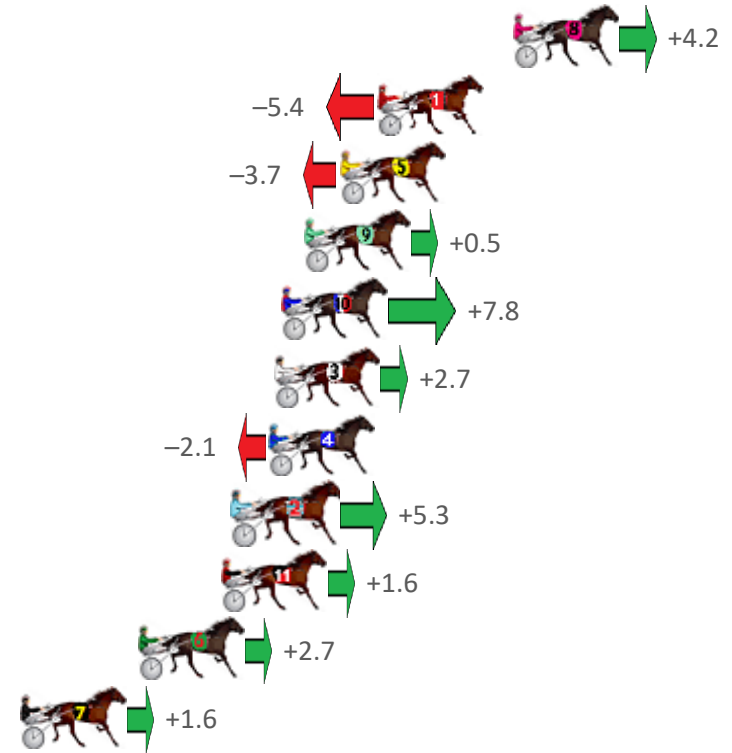

Albion Park Race 8 Distance 2138m

Tuesday, 28 July 2020

Gross Time: 2:33.90 MileRate: 1:55.90 LeadTime: 36.20s First Qtr: 31.00s Second Qtr: 29.90s Third Qtr: 28.40s Fourth Qtr: 28.40s

No Horse	Plc	Margin	Time	800Time (W)	400 Time (W)
8 SABRAGE	1	0.0m	2:33.90	56.50s (0)	28.10s (0)
1 LEXUS ON THE BEACH	2	5.4m	2:34.30	57.18s (0)	28.78s (0)
5 JONAH JONES	3	6.9m	2:34.41	57.06s (1)	28.86s (1)
9 OUTLAW FELLA	4	8.3m	2:34.52	56.76s (0)	28.38s (0)
10 MUCH BETTOR	5	9.2m	2:34.59	56.25s (2)	28.40s (2)
3 PARISIAN ROCKSTAR	6	9.5m	2:34.61	56.61s (1)	28.44s (1)
4 BET IM SPECIAL	7	9.7m	2:34.62	56.95s (1)	28.76s (1)
2 ARTHUR LOWE	8	11.1m	2:34.73	56.43s (1)	28.24s (1)
11 HEREUX HOMME	9	11.6m	2:34.77	56.69s (0)	28.32s (0)
6 EL GRAN SENOR	10	14.9m	2:35.01	56.61s (0)	28.18s (1)
7 ABRIDGED	11	19.6m	2:35.36	56.69s (2)	28.85s (2)

Finish Position and metres gained from 800m

Sectionals
Powered by

Home of Australian Harness Sectionals

Get your sectionals delivered to your inbox daily

Check out www.pjdata.com.au

The Racing Queensland Board (trading as Racing Queensland) and provider are not responsible for the completeness or accuracy of any of the information contained herein, and makes no representations about its suitability for any purpose.