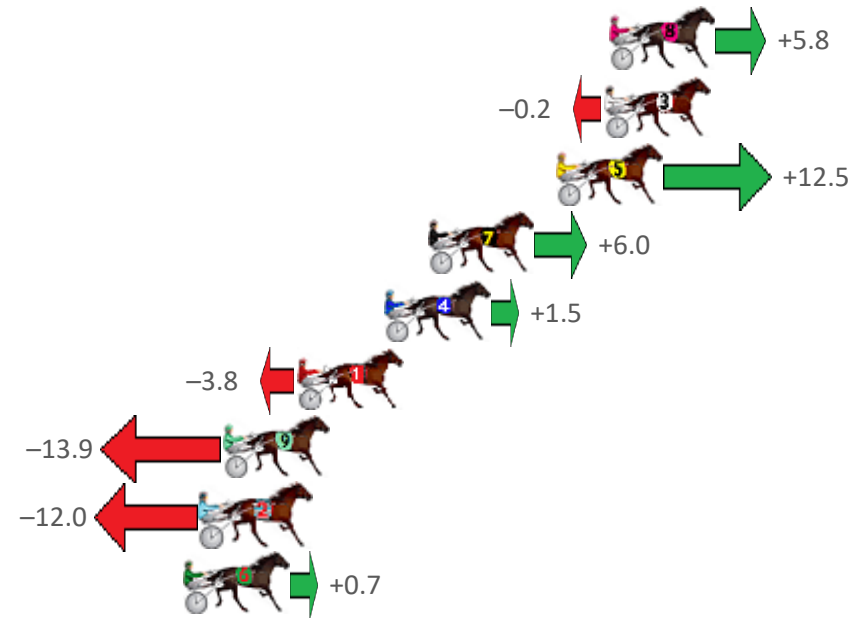

Redcliffe Race 5 Distance 1780m

Thursday, 16 July 2020

Gross Time: 2:10.90 MileRate: 1:58.40 LeadTime: 11.80s First Qtr: 29.90s Second Qtr: 31.40s Third Qtr: 28.70s Fourth Qtr: 29.10s

No Horse	Plc	Margin	Time	800Time (W)	400 Time (W)
8 BETTERTHANSPRAYING	1	0.0m	2:10.90	57.38s (1)	28.77s (2)
3 NIKALONG HENRY	2	0.2m	2:10.92	57.81s (0)	29.11s (0)
5 TULHURST KATE	3	2.1m	2:11.06	56.90s (1)	28.50s (2)
7 MUCHO GUAPA	4	7.2m	2:11.45	57.37s (0)	28.62s (1)
4 MONTANA NIGHTS	5	8.9m	2:11.58	57.69s (1)	29.06s (1)
1 CHAMPAGNE REACTOR	6	12.4m	2:11.85	58.07s (0)	29.33s (0)
9 TOO GOOD FOR YOU	7	15.3m	2:12.07	58.80s (1)	30.19s (1)
2 NON PASSARE	8	16.2m	2:12.14	58.66s (0)	29.92s (0)
6 IMA REGAL JET	9	16.9m	2:12.19	57.75s (0)	28.92s (0)

Finish Position and metres gained from 800m

Sectionals
Powered by

Home of Australian Harness Sectionals

Get your sectionals delivered to your inbox daily

Check out www.pjdata.com.au

The Racing Queensland Board (trading as Racing Queensland) and provider are not responsible for the completeness or accuracy of any of the information contained herein, and makes no representations about its suitability for any purpose.