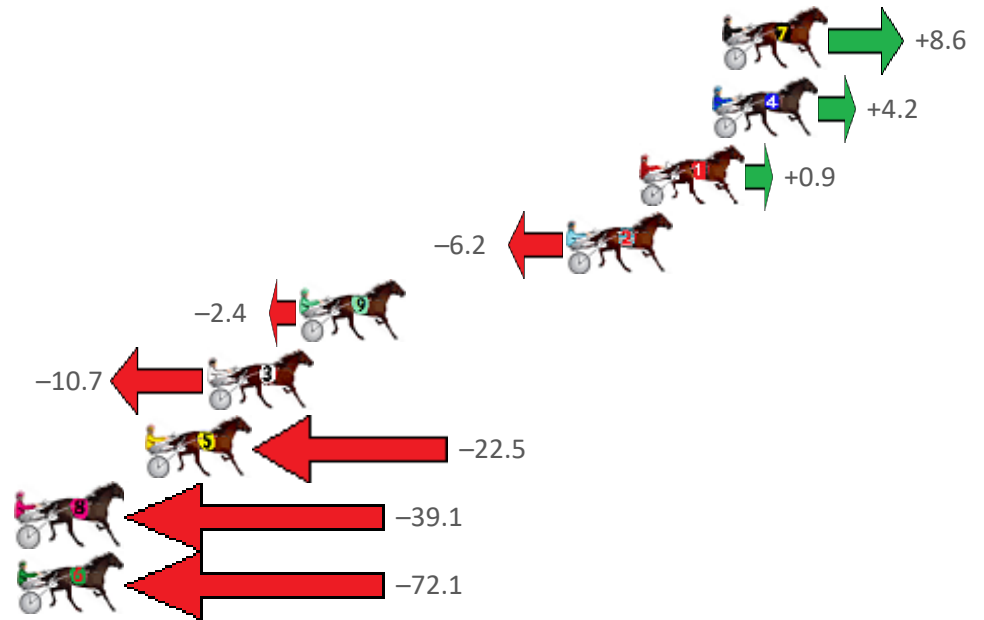

Redcliffe Race 2 Distance 1780m

Thursday, 16 July 2020

Gross Time: 2:12.50 MileRate: 1:59.80 LeadTime: 12.10s First Qtr: 30.40s Second Qtr: 30.90s Third Qtr: 28.90s Fourth Qtr: 30.20s

No Horse	Plc	Margin	Time	800Time (W)	400 Time (W)
7 WANNAGO	1	0.0m	2:12.50	58.47s (0)	29.49s (0)
4 ROYAL PRINCESS	2	0.4m	2:12.53	58.79s (1)	29.66s (1)
1 TYPHOON TORQUE	3	3.3m	2:12.76	59.03s (0)	30.10s (0)
2 TORQUE IN CONTROL	4	6.2m	2:12.99	59.56s (0)	30.67s (0)
9 PORTSEA PRINCE	5	16.8m	2:13.83	59.28s (1)	30.20s (1)
3 GOOD LUCK CHARM	6	20.5m	2:14.12	59.89s (1)	30.66s (0)
5 UGOTTAWANTIT	7	22.9m	2:14.31	60.75s (1)	31.69s (1)
8 ROLLING RIVER	8	53.1m	2:16.70	61.97s (0)	32.25s (0)
6 NONE GRATER	9	90.7m	2:19.67	64.40s (1)	35.64s (2)

Finish Position and metres gained from 800m

Sectionals
Powered by

Home of Australian Harness Sectionals

Get your sectionals delivered to your inbox daily

Check out www.pjdata.com.au

The Racing Queensland Board (trading as Racing Queensland) and provider are not responsible for the completeness or accuracy of any of the information contained herein, and makes no representations about its suitability for any purpose.