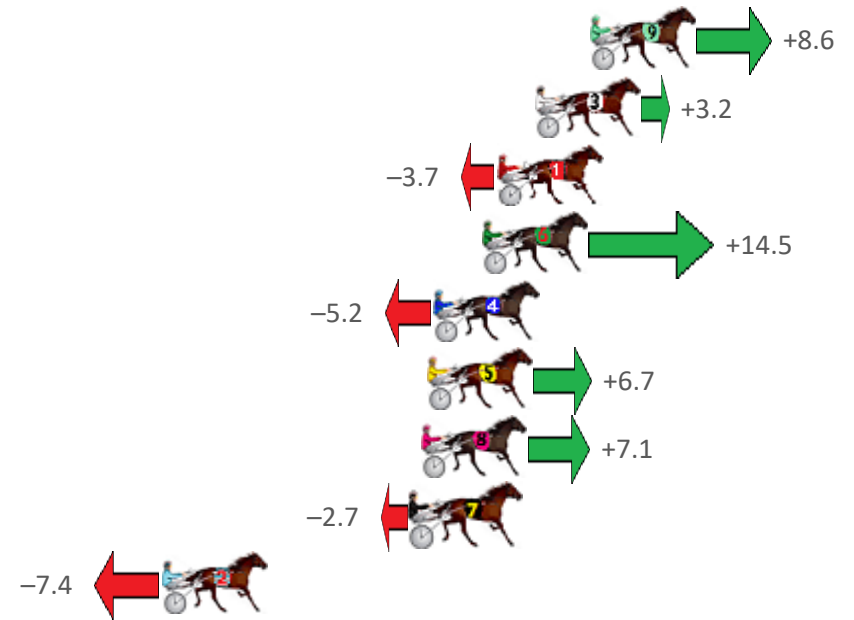

Redcliffe Race 8 Distance 2040m

Thursday, 16 July 2020

Gross Time: 2:31.90 MileRate: 1:59.80 LeadTime: 30.80s First Qtr: 31.40s Second Qtr: 32.10s Third Qtr: 28.30s Fourth Qtr: 29.30s

No Horse	Plc	Margin	Time	800Time (W)	400 Time (W)
9 BUSTN FEELZ GOOD	1	0.0m	2:31.90	56.98s (0)	28.56s (0)
3 MAJOR MUCHA	2	2.2m	2:32.07	57.37s (1)	29.31s (2)
1 TAYLOR HOOD	3	3.7m	2:32.18	57.86s (0)	29.48s (0)
6 ONLY IN ROME	4	4.3m	2:32.23	56.56s (1)	28.67s (2)
4 ROCKNROLL DUDE	5	6.2m	2:32.38	57.97s (1)	29.75s (1)
5 NEWMERELLA LADYKAY	6	6.5m	2:32.40	57.12s (0)	28.71s (1)
8 IDEAL TIGER	7	6.7m	2:32.41	57.09s (1)	29.19s (2)
7 LIFEINHEAVEN	8	7.1m	2:32.45	57.79s (0)	29.39s (0)
2 OUR PEPPERJACK	9	17.0m	2:33.21	58.13s (1)	29.87s (1)

Finish Position and metres gained from 800m

Sectionals
Powered by

Home of Australian Harness Sectionals

Get your sectionals delivered to your inbox daily

Check out www.pjdata.com.au

The Racing Queensland Board (trading as Racing Queensland) and provider are not responsible for the completeness or accuracy of any of the information contained herein, and makes no representations about its suitability for any purpose.