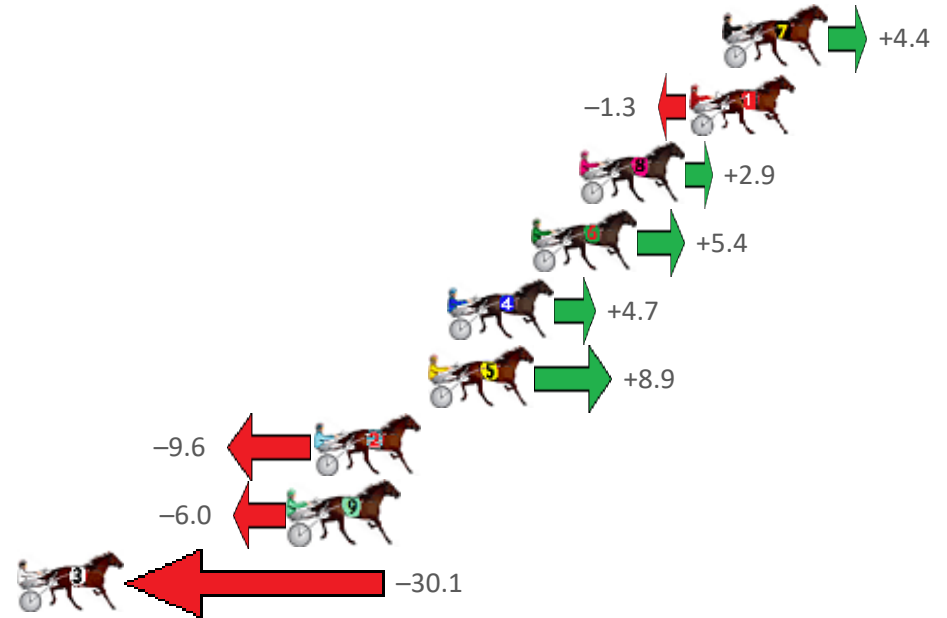

Redcliffe Race 7 Distance 1780m

Thursday, 16 July 2020

Gross Time: 2:08.90 MileRate: 1:56.50 LeadTime: 11.40s First Qtr: 28.60s Second Qtr: 30.60s Third Qtr: 28.90s Fourth Qtr: 29.40s

No Horse	Plc	Margin	Time	800Time (W)	400 Time (W)
7 MISSINMEMATE	1	0.0m	2:08.90	57.98s (0)	29.08s (0)
1 RED TERROR	2	1.3m	2:09.00	58.39s (0)	29.50s (0)
8 DAPPER BESSIE	3	5.7m	2:09.34	58.09s (0)	29.17s (0)
6 SWORD AND SHIELD	4	7.6m	2:09.49	57.91s (0)	29.01s (0)
4 DONNY JONES	5	10.9m	2:09.74	57.96s (1)	29.20s (2)
5 SOMEBEACHSOMEGIFT	6	11.7m	2:09.80	57.66s (1)	28.92s (2)
2 PITTSWORTH MAN	7	16.2m	2:10.15	59.00s (1)	30.01s (2)
9 ONE LAST ROLL	8	17.2m	2:10.23	58.73s (1)	29.74s (1)
3 BARA JAYLA	9	32.3m	2:11.39	60.48s (1)	31.44s (1)

Finish Position and metres gained from 800m

Sectionals
Powered by

Home of Australian Harness Sectionals

Get your sectionals delivered to your inbox daily

Check out www.pjdata.com.au

The Racing Queensland Board (trading as Racing Queensland) and provider are not responsible for the completeness or accuracy of any of the information contained herein, and makes no representations about its suitability for any purpose.