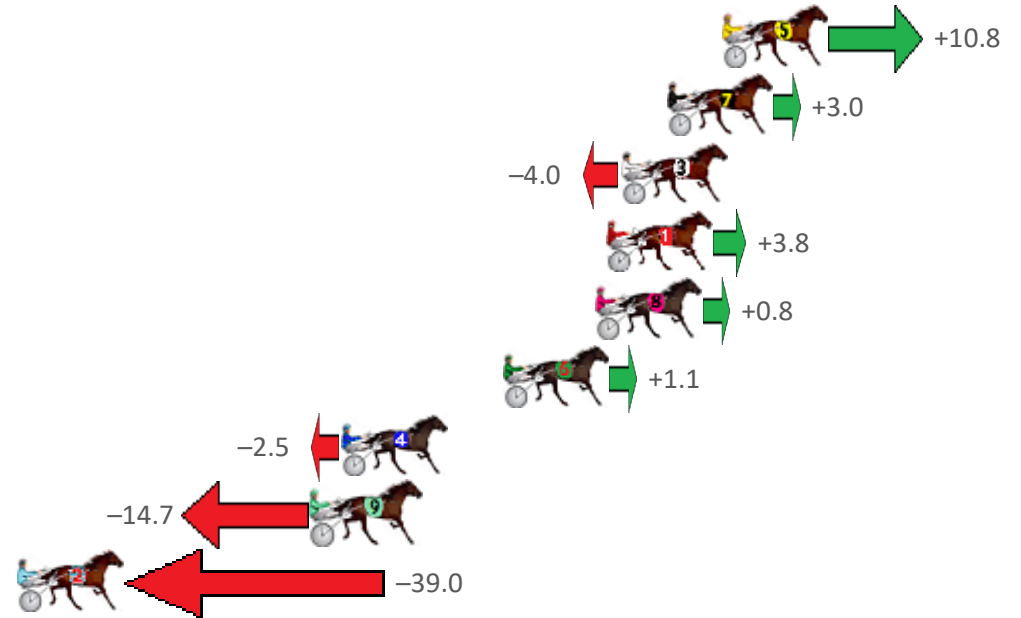

Redcliffe Race 9 Distance 2040m

Thursday, 16 July 2020

Gross Time: 2:29.30 MileRate: 1:57.80 LeadTime: 30.10s First Qtr: 30.00s Second Qtr: 31.20s Third Qtr: 28.20s Fourth Qtr: 29.80s

No Horse	Plc	Margin	Time	800Time (W)	400 Time (W)
5 KETUT	1	0.0m	2:29.30	57.22s (1)	28.87s (1)
7 WINKANDITSOVER	2	2.2m	2:29.47	57.78s (2)	29.96s (1)
3 HARD TO HEAR	3	4.0m	2:29.61	58.29s (0)	30.05s (0)
1 MAKE MINE JOE	4	4.6m	2:29.66	57.73s (0)	29.03s (0)
8 UNASSUMING CHAMP	5	5.0m	2:29.69	57.94s (1)	29.58s (2)
6 JUST JOSHIN	6	8.7m	2:29.98	57.92s (2)	29.63s (3)
4 BEACH GODDESS	7	15.1m	2:30.48	58.18s (0)	29.47s (0)
9 COMIGAL	8	16.3m	2:30.57	59.06s (1)	30.41s (1)
2 HES NOVAK	9	43.2m	2:32.67	60.81s (0)	32.22s (0)

Finish Position and metres gained from 800m

Sectionals
Powered by

Home of Australian Harness Sectionals

Get your sectionals delivered to your inbox daily

Check out www.pjdata.com.au

The Racing Queensland Board (trading as Racing Queensland) and provider are not responsible for the completeness or accuracy of any of the information contained herein, and makes no representations about its suitability for any purpose.