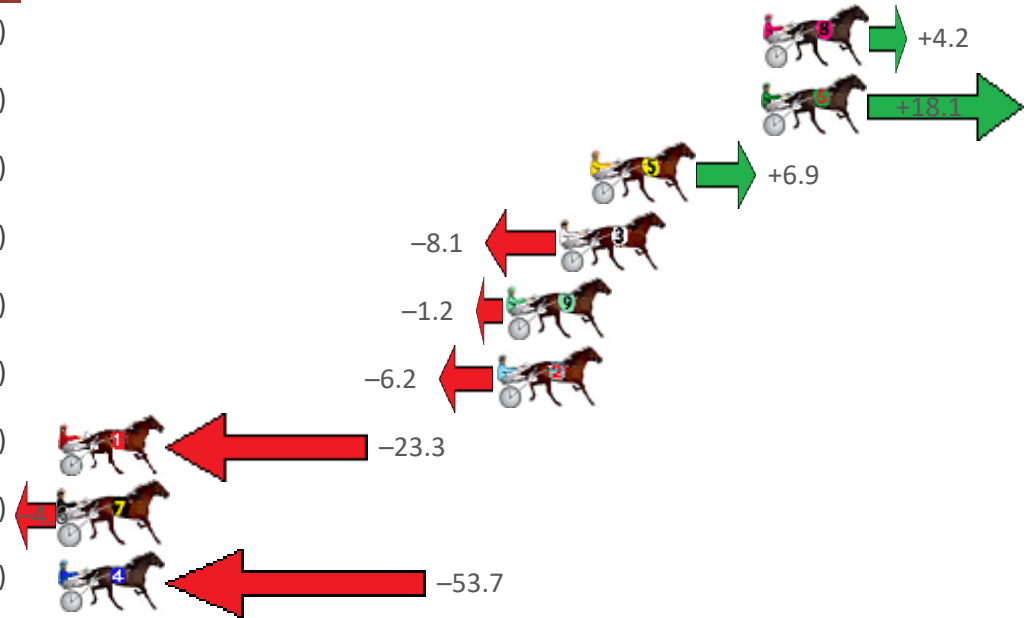

Redcliffe Race 1 Distance 1780m

Thursday, 16 July 2020

Gross Time: 2:12.40 MileRate: 1:59.70 LeadTime: 11.60s First Qtr: 28.20s Second Qtr: 30.80s Third Qtr: 29.80s Fourth Qtr: 32.00s

No Horse	Plc	Margin	Time	800Time (W)	400 Time (W)
8 GOJOE	1	0.0m	2:12.40	61.48s (0)	31.67s (1)
6 TRUMP EM BABE	2	0.1m	2:12.41	60.41s (0)	30.89s (1)
5 MYKINDOFFEELING	3	6.9m	2:12.98	61.27s (1)	31.85s (2)
3 TALENT IN SPADES	4	8.1m	2:13.08	62.42s (0)	32.63s (0)
9 TASCOTT TERROR	5	10.2m	2:13.25	61.89s (1)	32.54s (2)
2 FAIREACHDAINN	6	10.6m	2:13.29	62.28s (1)	32.84s (1)
1 CATCH THE BOUQUET	7	34.1m	2:15.25	63.59s (0)	33.54s (0)
7 BERTILS WATCH ME	8	36.2m	2:15.42	62.15s (1)	32.57s (0)
4 STAR OF THE ARTS	9	88.9m	2:19.83	65.93s (0)	34.30s (0)

Finish Position and metres gained from 800m

Sectionals
Powered by

Home of Australian Harness Sectionals

Get your sectionals delivered to your inbox daily

Check out www.pjdata.com.au

The Racing Queensland Board (trading as Racing Queensland) and provider are not responsible for the completeness or accuracy of any of the information contained herein, and makes no representations about its suitability for any purpose.