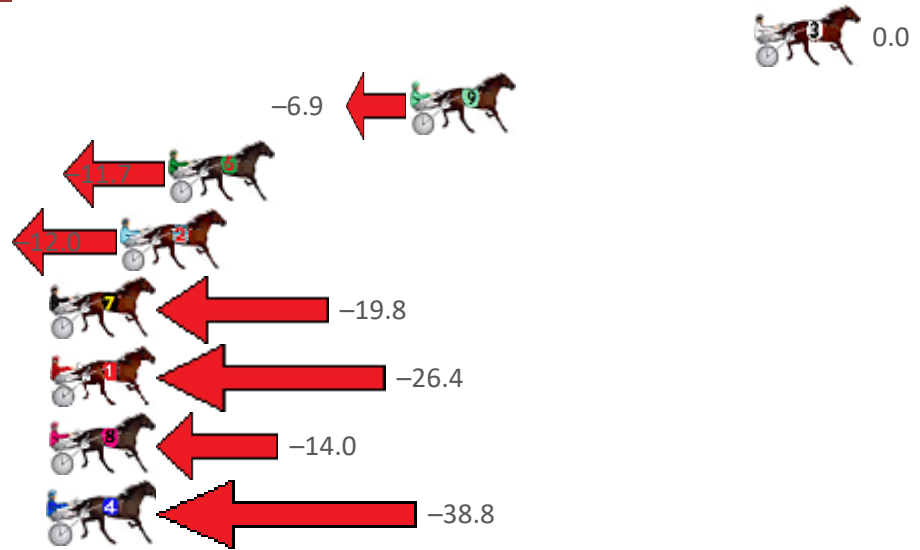

Redcliffe Race 4 Distance 1780m

Thursday, 16 July 2020

Gross Time: 2:09.90 MileRate: 1:57.50 LeadTime: 11.30s First Qtr: 29.90s Second Qtr: 31.00s Third Qtr: 28.90s Fourth Qtr: 28.80s

No Horse	Plc	Margin	Time	800Time (W)	400 Time (W)
3 MORESCO	1	0.0m	2:09.90	57.70s (0)	28.80s (0)
9 FORBIDDEN FEELINGS	2	13.7m	2:10.94	58.19s (1)	29.25s (2)
6 BUTCHERFEELGOOD	3	23.3m	2:11.66	58.54s (1)	29.57s (2)
2 TURN TURN FLYER	4	25.2m	2:11.81	58.56s (0)	29.49s (1)
7 WHATA STRIDE	5	28.6m	2:12.06	59.12s (0)	29.99s (0)
1 MODERN THOUGHT	6	30.8m	2:12.23	59.59s (0)	30.55s (0)
8 CANNAN	7	38.4m	2:12.80	58.70s (0)	30.16s (2)
4 TICK OF THE CLOCK	8	40.8m	2:12.98	60.48s (1)	31.45s (1)

Finish Position and metres gained from 800m

Sectionals
Powered by

Home of Australian Harness Sectionals

Get your sectionals delivered to your inbox daily

Check out www.pjdata.com.au

The Racing Queensland Board (trading as Racing Queensland) and provider are not responsible for the completeness or accuracy of any of the information contained herein, and makes no representations about its suitability for any purpose.