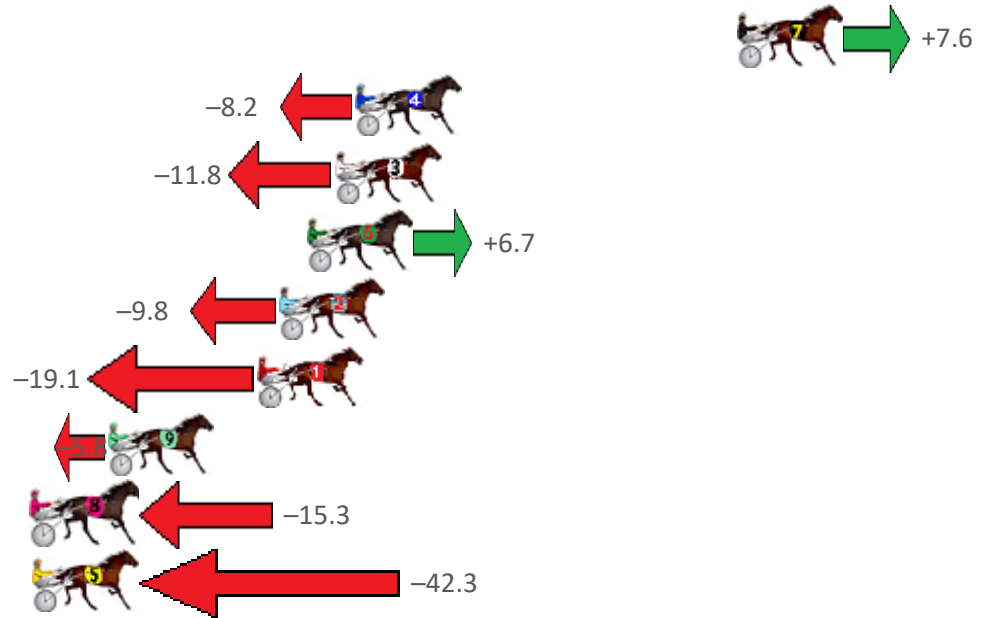

Redcliffe Race 3 Distance 1780m

Thursday, 16 July 2020

Gross Time: 2:11.60 MileRate: 1:59.00 LeadTime: 11.60s First Qtr: 29.30s Second Qtr: 31.40s Third Qtr: 28.80s Fourth Qtr: 30.50s

No Horse	Plc	Margin	Time	800Time (W)	400 Time (W)
7 MAJOR GRANDEUR	1	0.0m	2:11.60	58.74s (2)	30.50s (1)
4 BERTILS DELIGHT	2	15.2m	2:12.81	59.90s (1)	30.00s (2)
3 MELTON LUCKY	3	16.0m	2:12.88	60.17s (0)	30.32s (3)
6 IM SANDY BAY	4	17.1m	2:12.96	58.81s (1)	29.63s (3)
2 VALKYRIE HANOVER	5	18.2m	2:13.05	60.02s (0)	30.70s (0)
1 ILLBEWATCHING	6	19.1m	2:13.12	60.71s (0)	31.72s (0)
9 ARMA AUGUSTUS	7	25.0m	2:13.60	59.73s (2)	30.62s (5)
8 WECANONLYHOPE	8	29.5m	2:13.95	60.43s (2)	31.21s (4)
5 SISTER FEELGOOD	9	45.1m	2:15.20	62.42s (1)	32.51s (1)

Finish Position and metres gained from 800m

Sectionals
Powered by

Home of Australian Harness Sectionals

Get your sectionals delivered to your inbox daily

Check out www.pjdata.com.au

The Racing Queensland Board (trading as Racing Queensland) and provider are not responsible for the completeness or accuracy of any of the information contained herein, and makes no representations about its suitability for any purpose.