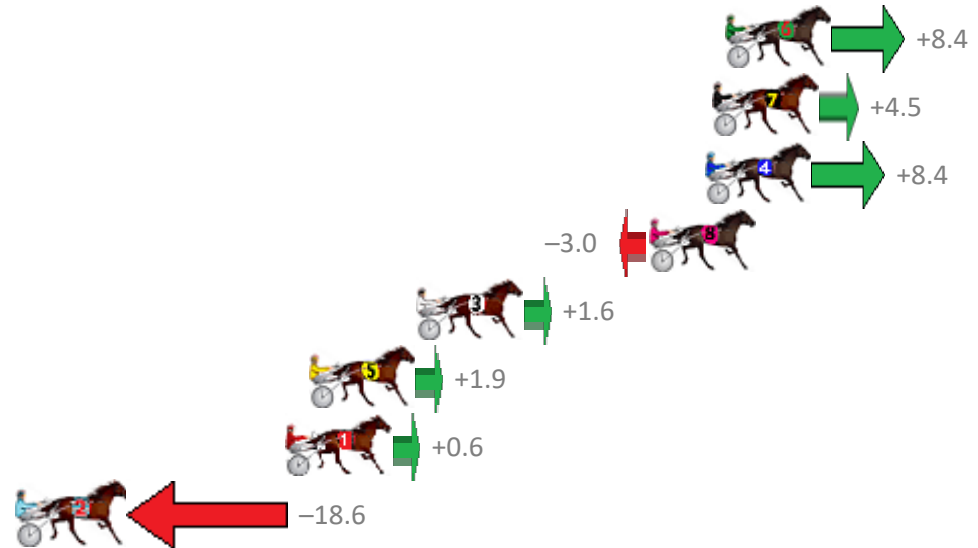

Albion Park Race 9 Distance 1660m

Friday, 26 June 2020

Gross Time: 2:00.20 MileRate: 1:56.50 LeadTime: 0.00s First Qtr: 29.10s Second Qtr: 29.80s Third Qtr: 29.40s Fourth Qtr: 28.50s

NoHorse	Plc	Margin	Time	800Time (W)	400 Time (W)
6 FRONTLINER	1	0.0m	2:00.20	57.30s (1)	28.27s (1)
7 TALENT TO SPARE	2	0.5m	2:00.24	57.58s (0)	28.15s (0)
4 OUR ULTIMATE BONNY	3	0.8m	2:00.26	57.30s (0)	27.83s (0)
8 CAPTAINS PICK	4	3.0m	2:00.42	58.12s (0)	28.71s (0)
3 LOVE YOUR WORK	5	12.2m	2:01.11	57.78s (0)	28.32s (0)
5 FEELS LIKA BOSS	6	16.5m	2:01.44	57.76s (1)	28.75s (1)
1 MUMMYS GIRL	7	17.4m	2:01.50	57.86s (0)	28.49s (1)
2 TACTFILLY MIRACLE	8	31.6m	2:02.57	59.24s (1)	30.17s (1)

Finish Position and metres gained from 800m

Sectionals
Powered by

Home of Australian Harness Sectionals

Get your sectionals delivered to your inbox daily

Check out www.pjdata.com.au

The Racing Queensland Board (trading as Racing Queensland) and provider are not responsible for the completeness or accuracy of any of the information contained herein, and makes no representations about its suitability for any purpose.