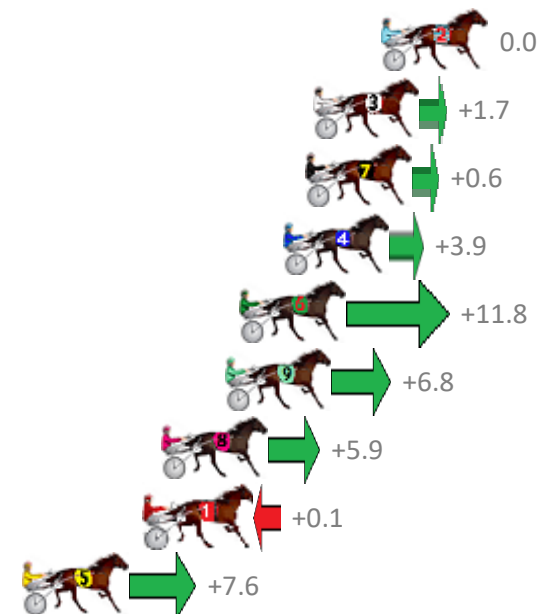

Albion Park Race 2 Distance 2138m

Friday, 26 June 2020

Gross Time: 2:36.30 MileRate: 1:57.70 LeadTime: 38.60s First Qtr: 30.50s Second Qtr: 31.00s Third Qtr: 28.10s Fourth Qtr: 28.10s

NoHorse	Plc	Margin	Time	800Time (W)	400 Time (W)
2 IFOUNDTHEBEACH	1	0.0m	2:36.30	56.20s (0)	28.10s (0)
3 ARTISTIC SAINT	2	2.7m	2:36.50	56.08s (0)	27.98s (0)
7 LUCKY UNLUCKY	3	3.0m	2:36.52	56.16s (1)	28.27s (1)
4 THEARTOFINFUSION	4	3.9m	2:36.59	55.93s (1)	28.02s (1)
6 BEEF CITY BLAZE	5	5.6m	2:36.71	55.38s (1)	27.46s (1)
9 THE BIG CHEESE	6	6.2m	2:36.76	55.72s (1)	27.82s (1)
8 JEROSH	7	8.7m	2:36.94	55.79s (0)	27.69s (0)
1 TINTED LASS	8	9.3m	2:36.99	56.19s (0)	28.07s (0)
5 CIRCLE LINE	9	14.2m	2:37.35	55.67s (1)	27.74s (1)

Finish Position and metres gained from 800m

Sectionals
Powered by

Home of Australian Harness Sectionals

Get your sectionals delivered to your inbox daily

Check out www.pjdata.com.au

The Racing Queensland Board (trading as Racing Queensland) and provider are not responsible for the completeness or accuracy of any of the information contained herein, and makes no representations about its suitability for any purpose.