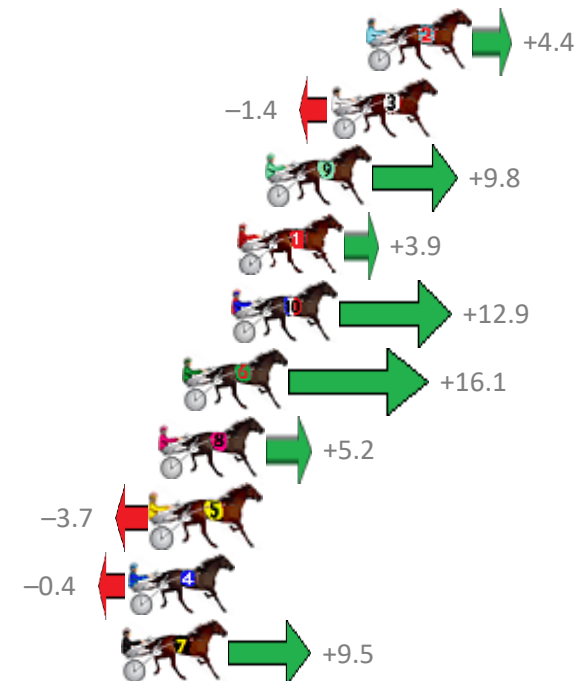

Albion Park Race 1 Distance 1660m

Friday, 26 June 2020

Gross Time: 1:57.70 MileRate: 1:54.20 LeadTime: 0.00s First Qtr: 27.60s Second Qtr: 30.20s Third Qtr: 28.40s Fourth Qtr: 28.10s

NoHorse	Plc	Margin	Time	800Time (W)	400 Time (W)
2 TOMMY UNDER FIRE	1	0.0m	1:57.70	56.19s (0)	27.76s (0)
3 KILLARA KAOS	2	1.4m	1:57.80	56.60s (0)	28.20s (0)
9 MONTANA CHIEF	3	4.0m	1:58.00	55.81s (1)	27.40s (2)
1 PARISIAN ROCKSTAR	4	5.1m	1:58.08	56.23s (0)	27.77s (0)
10 CHERRYS THE BEST	5	5.3m	1:58.09	55.59s (1)	27.18s (2)
6 HARD TO HEAR	6	7.3m	1:58.24	55.37s (1)	27.00s (2)
8 WINKANDITSOVER	7	8.2m	1:58.31	56.13s (0)	27.72s (1)
5 MAYWYNS COURAGE	8	8.5m	1:58.33	56.76s (1)	28.37s (1)
4 WITH AUTHORITY	9	9.4m	1:58.39	56.53s (1)	28.10s (2)
7 BODHI TREE	10	9.7m	1:58.42	55.83s (0)	27.49s (1)

Finish Position and metres gained from 800m

Sectionals
Powered by

Home of Australian Harness Sectionals

Get your sectionals delivered to your inbox daily

Check out www.pjdata.com.au

The Racing Queensland Board (trading as Racing Queensland) and provider are not responsible for the completeness or accuracy of any of the information contained herein, and makes no representations about its suitability for any purpose.