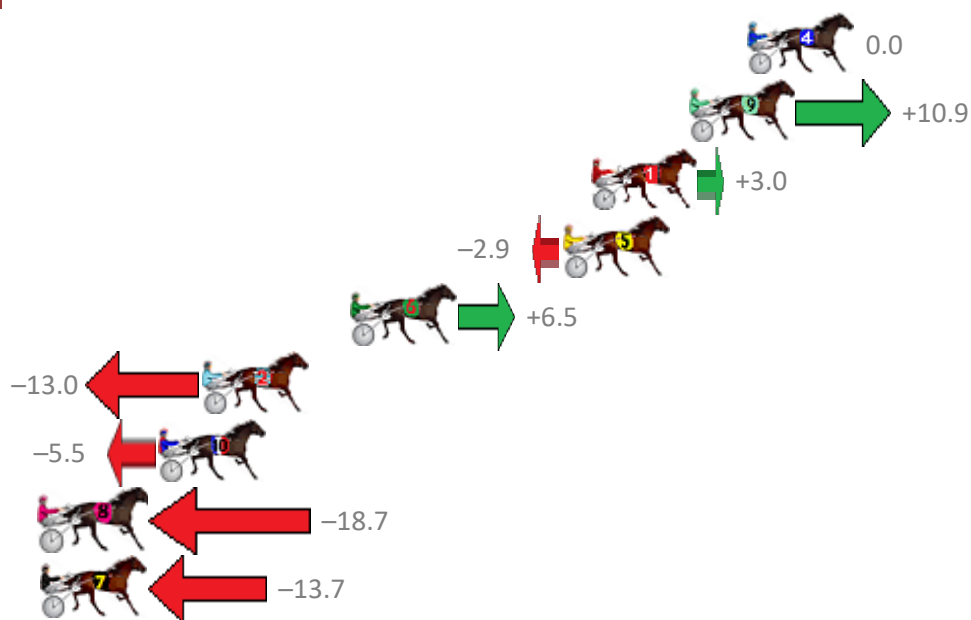

Albion Park Race 8 Distance 1660m

Friday, 26 June 2020

Gross Time: 1:59.80 MileRate: 1:56.20 LeadTime: 0.00s First Qtr: 28.90s Second Qtr: 30.60s Third Qtr: 28.60s Fourth Qtr: 28.20s

NoHorse	Plc	Margin	Time	800Time (W)	400 Time (W)
4 SIGNOR JUJON	1	0.0m	1:59.80	56.80s (0)	28.20s (0)
9 ITS SUPER EASY	2	2.3m	1:59.97	56.03s (1)	28.18s (1)
1 GLENCOE REIGN	3	6.2m	2:00.26	56.59s (0)	27.93s (0)
5 BELLA GODIVA	4	7.3m	2:00.34	57.00s (0)	28.36s (0)
6 TACTFILLY MAGIC	5	15.7m	2:00.96	56.34s (1)	28.11s (1)
2 MANOFLISA	6	21.6m	2:01.40	57.72s (1)	29.07s (1)
10 KOOKABURRAPRINCESS	7	23.3m	2:01.53	57.19s (1)	29.17s (2)
8 SUNNY RICE	8	33.5m	2:02.28	58.12s (0)	29.01s (0)
7 CHAMPAGNE REACTOR	9	33.7m	2:02.30	57.77s (0)	28.70s (0)

Finish Position and metres gained from 800m

Sectionals
Powered by

Home of Australian Harness Sectionals

Get your sectionals delivered to your inbox daily

Check out www.pjdata.com.au

The Racing Queensland Board (trading as Racing Queensland) and provider are not responsible for the completeness or accuracy of any of the information contained herein, and makes no representations about its suitability for any purpose.