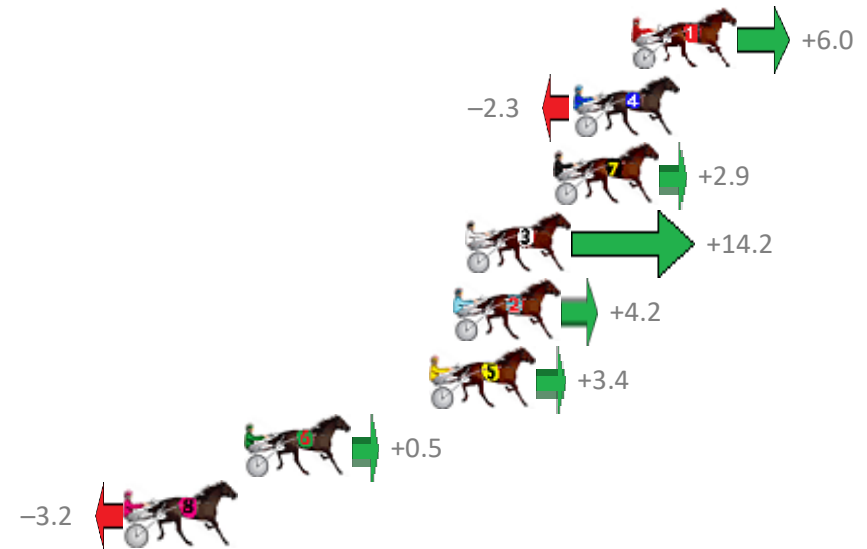

Albion Park Race 4 Distance 2138m

Friday, 26 June 2020

Gross Time: 2:45.30 MileRate: 2:04.40 LeadTime: 42.60s First Qtr: 31.30s Second Qtr: 31.00s Third Qtr: 29.90s Fourth Qtr: 30.50s

NoHorse	Plc	Margin	Time	800Time (W)	400 Time (W)
1 CINKARI	1	0.0m	2:45.30	59.95s (0)	29.95s (0)
4 SOH TWISTED	2	2.3m	2:45.48	60.57s (0)	30.67s (0)
7 CRAZY BEN	3	3.1m	2:45.55	60.18s (1)	30.39s (1)
3 LADY HILLARY	4	6.6m	2:45.83	59.33s (1)	29.33s (2)
2 MYRTLE BEACH	5	7.0m	2:45.86	60.08s (0)	30.11s (0)
5 MAKIN GOOD	6	8.0m	2:45.94	60.14s (1)	30.12s (1)
6 EL SWAVO	7	15.3m	2:46.52	60.36s (1)	30.34s (1)
8 NORAHS FLING	8	20.0m	2:46.90	60.64s (0)	30.68s (0)

Finish Position and metres gained from 800m

Sectionals
Powered by

Home of Australian Harness Sectionals

Get your sectionals delivered to your inbox daily

Check out www.pjdata.com.au

The Racing Queensland Board (trading as Racing Queensland) and provider are not responsible for the completeness or accuracy of any of the information contained herein, and makes no representations about its suitability for any purpose.