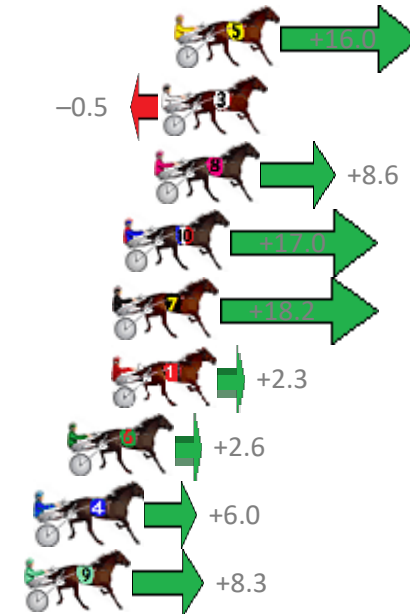

Albion Park Race 7 Distance 1660m

Friday, 26 June 2020

Gross Time: 1:59.90 MileRate: 1:56.30 LeadTime: 0.00s First Qtr: 27.70s Second Qtr: 31.00s Third Qtr: 28.40s Fourth Qtr: 29.40s

NoHorse	Plc	Margin	Time	800Time (W)	400 Time (W)
5 WARNER	1	0.0m	1:59.90	56.65s (1)	28.27s (2)
3 SOMEHOWSOMEWAY	2	0.5m	1:59.94	57.84s (0)	29.44s (0)
8 BEYOND A SHADOW	3	0.8m	1:59.96	57.18s (0)	28.80s (0)
10 ZARAS DANCE	4	2.0m	2:00.05	56.58s (0)	28.19s (1)
7 TUAPEKA LIGHT	5	2.4m	2:00.09	56.49s (1)	28.04s (2)
1 WHERE'S TASCOTT	6	2.5m	2:00.09	57.63s (0)	29.23s (0)
6 SIR JUJON	7	4.2m	2:00.22	57.61s (1)	29.27s (1)
4 ZENMACH	8	5.4m	2:00.32	57.37s (1)	28.92s (1)
9 SOULWRITER	9	5.9m	2:00.35	57.20s (0)	28.84s (0)

Finish Position and metres gained from 800m

Sectionals
Powered by

Home of Australian Harness Sectionals

Get your sectionals delivered to your inbox daily

Check out www.pjdata.com.au

The Racing Queensland Board (trading as Racing Queensland) and provider are not responsible for the completeness or accuracy of any of the information contained herein, and makes no representations about its suitability for any purpose.