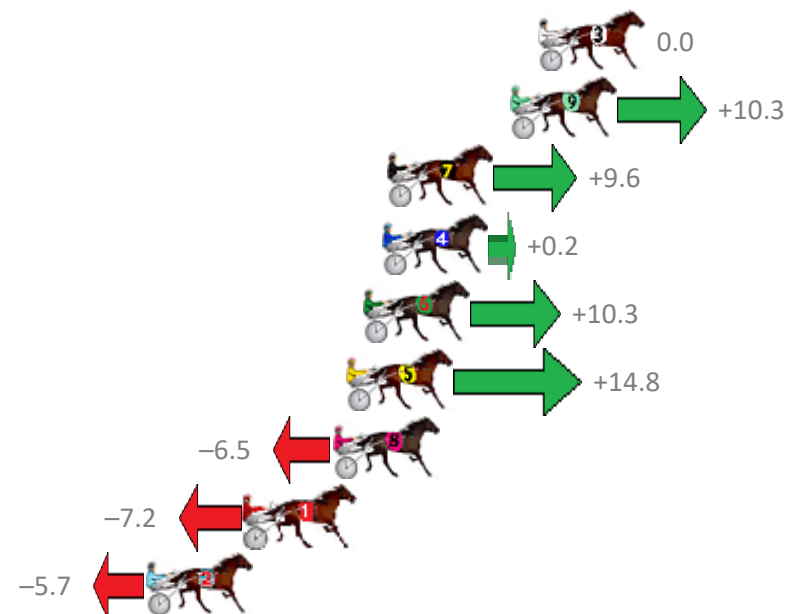

Albion Park Race 6 Distance 2138m

Friday, 26 June 2020

Gross Time: 2:33.00 MileRate: 1:55.20 LeadTime: 36.50s First Qtr: 30.10s Second Qtr: 28.80s Third Qtr: 28.00s Fourth Qtr: 29.60s

NoHorse	Plc	Margin	Time	800Time (W)	400 Time (W)
3 GOOD AS IT GETS	1	0.0m	2:33.00	57.60s (0)	29.60s (0)
9 TRUE STEPPER	2	1.1m	2:33.09	56.86s (1)	28.77s (1)
7 MISTER DIAMOND	3	6.0m	2:33.47	56.91s (0)	28.75s (0)
4 VIENNA BOY	4	6.2m	2:33.48	57.59s (1)	29.47s (1)
6 MAN FROM BRAAVOS	5	6.9m	2:33.54	56.86s (1)	28.90s (1)
5 CALLMEDEMARO	6	7.6m	2:33.59	56.54s (1)	28.58s (1)
8 NOTORIOUS	7	8.1m	2:33.63	58.07s (1)	29.95s (1)
1 COULDNTBETOLD	8	11.6m	2:33.90	58.12s (0)	29.95s (0)
2 NEWMERELLA LADYKAY	9	15.5m	2:34.20	58.01s (0)	29.83s (0)

Finish Position and metres gained from 800m

Sectionals
Powered by

Home of Australian Harness Sectionals

Get your sectionals delivered to your inbox daily

Check out www.pjdata.com.au

The Racing Queensland Board (trading as Racing Queensland) and provider are not responsible for the completeness or accuracy of any of the information contained herein, and makes no representations about its suitability for any purpose.