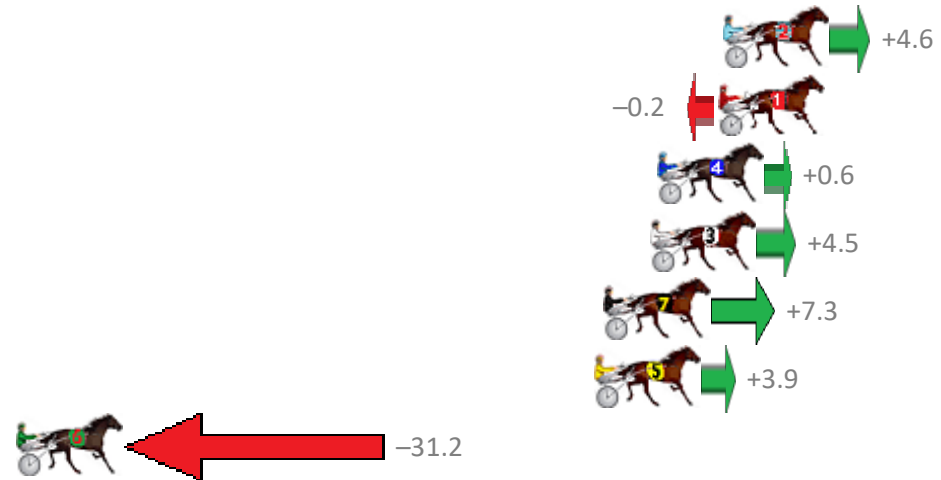

Albion Park Race 3 Distance 2138m

Friday, 26 June 2020

Gross Time: 2:37.10 MileRate: 1:58.20 LeadTime: 39.50s First Qtr: 30.60s Second Qtr: 30.70s Third Qtr: 28.40s Fourth Qtr: 27.90s

NoHorse	Plc	Margin	Time	800Time (W)	400 Time (W)
2 ALI DOWNUNDER	1	0.0m	2:37.10	55.98s (0)	27.59s (0)
1 LEFT A HURRIKANE	2	0.2m	2:37.11	56.31s (0)	27.91s (0)
4 SIGNORINA JUJON	3	2.6m	2:37.29	56.26s (1)	28.01s (1)
3 LANCELOT BROMAC	4	2.9m	2:37.31	55.99s (1)	27.68s (1)
7 A RAINBOW DIAMOND	5	4.7m	2:37.44	55.79s (1)	27.50s (1)
5 ALWAYS AT NIGHT	6	5.1m	2:37.47	56.03s (0)	27.63s (0)
6 KETTERING GIRL	7	45.0m	2:40.40	58.48s (0)	29.97s (0)

Finish Position and metres gained from 800m

Sectionals
Powered by

Home of Australian Harness Sectionals

Get your sectionals delivered to your inbox daily

Check out www.pjdata.com.au

The Racing Queensland Board (trading as Racing Queensland) and provider are not responsible for the completeness or accuracy of any of the information contained herein, and makes no representations about its suitability for any purpose.