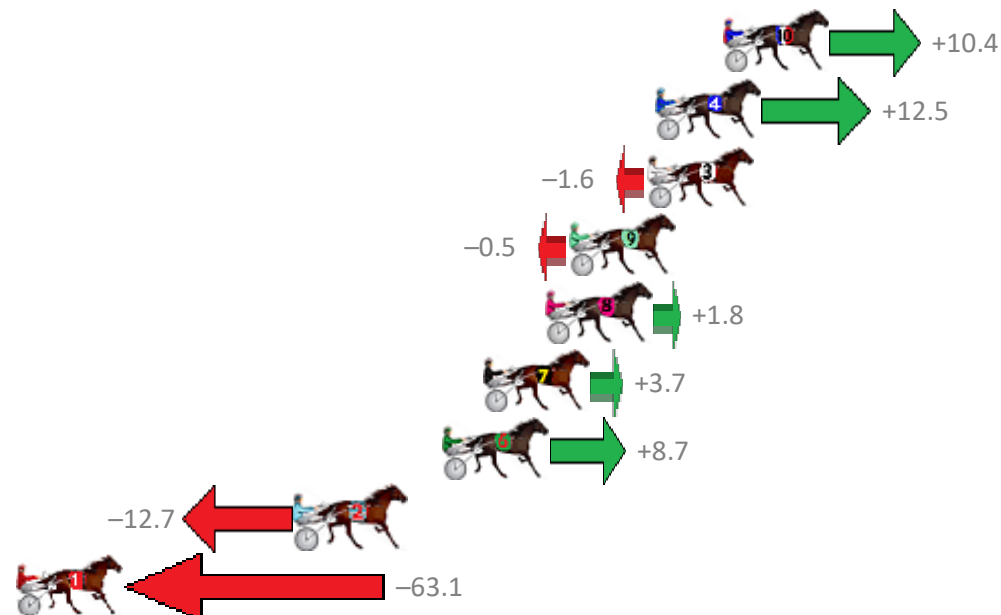

Albion Park Race 5 Distance 1660m

Thursday, 25 June 2020

Gross Time: 2:00.80 MileRate: 1:57.10 LeadTime: 0.00s First Qtr: 28.70s Second Qtr: 31.30s Third Qtr: 29.40s Fourth Qtr: 27.90s

NoHorse	Plc	Margin	Time	800Time (W)	400 Time (W)
10 MONTANA EXPRESS	1	0.0m	2:00.80	56.56s (1)	27.65s (2)
4 JUST ONE GOOD ONE	2	2.7m	2:01.00	56.41s (1)	27.50s (2)
3 STORM GILBERT	3	3.0m	2:01.02	57.41s (1)	28.09s (1)
9 SHEZ GOT BLING	4	6.1m	2:01.25	57.34s (1)	28.00s (1)
8 MOONAN NINA	5	7.0m	2:01.31	57.17s (0)	27.66s (0)
7 TOO GOOD FOR YOU	6	9.5m	2:01.50	57.04s (0)	27.92s (1)
6 NEWMERELLA MOLLY	7	11.1m	2:01.61	56.68s (1)	27.56s (1)
2 ZED EXPRESS	8	16.9m	2:02.04	58.20s (0)	28.67s (0)
1 MISS LILY MAY	9	63.1m	2:05.43	61.79s (0)	32.17s (0)

Finish Position and metres gained from 800m

Sectionals
Powered by

Home of Australian Harness Sectionals

Get your sectionals delivered to your inbox daily

Check out www.pjdata.com.au

The Racing Queensland Board (trading as Racing Queensland) and provider are not responsible for the completeness or accuracy of any of the information contained herein, and makes no representations about its suitability for any purpose.