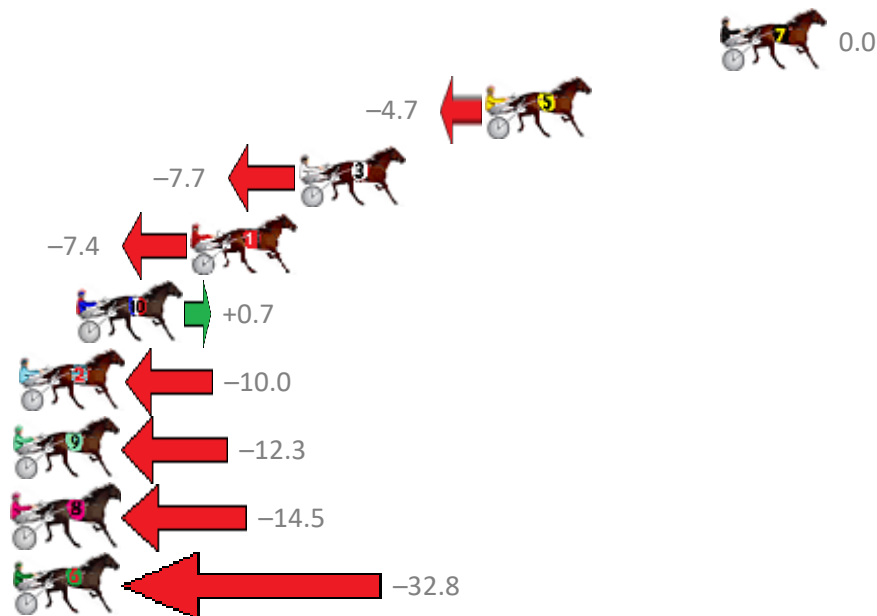

Albion Park Race 4 Distance 1660m

Thursday, 25 June 2020

Gross Time: 1:58.60 MileRate: 1:55.00 LeadTime: 0.00s First Qtr: 27.70s Second Qtr: 30.30s Third Qtr: 28.90s Fourth Qtr: 28.20s

NoHorse	Plc	Margin	Time	800Time (W)	400 Time (W)
7 BETTATHANIDEAL	1	0.0m	1:58.60	57.10s (0)	28.20s (0)
5 MISS FERNANDEZ	2	9.3m	1:59.29	57.43s (0)	28.43s (0)
3 RAYONG PRINCESS	3	16.7m	1:59.84	57.65s (0)	28.60s (0)
1 MAKINMEFEELGOOD	4	21.0m	2:00.16	57.63s (0)	28.54s (0)
10 BOPPIN THE BLUES	5	25.5m	2:00.49	57.05s (2)	29.52s (1)
2 MODERNDAY FALCON	6	27.8m	2:00.66	57.81s (1)	29.36s (1)
9 BRONSKI MACARENA	7	34.9m	2:01.19	57.97s (1)	28.61s (1)
8 JOEY LINCOLN	8	41.9m	2:01.71	58.13s (1)	28.40s (1)
6 BETTERTHANLEGO	9	51.4m	2:02.41	59.43s (0)	29.14s (0)

Finish Position and metres gained from 800m

Sectionals
Powered by

Home of Australian Harness Sectionals

Get your sectionals delivered to your inbox daily

Check out www.pjdata.com.au

The Racing Queensland Board (trading as Racing Queensland) and provider are not responsible for the completeness or accuracy of any of the information contained herein, and makes no representations about its suitability for any purpose.