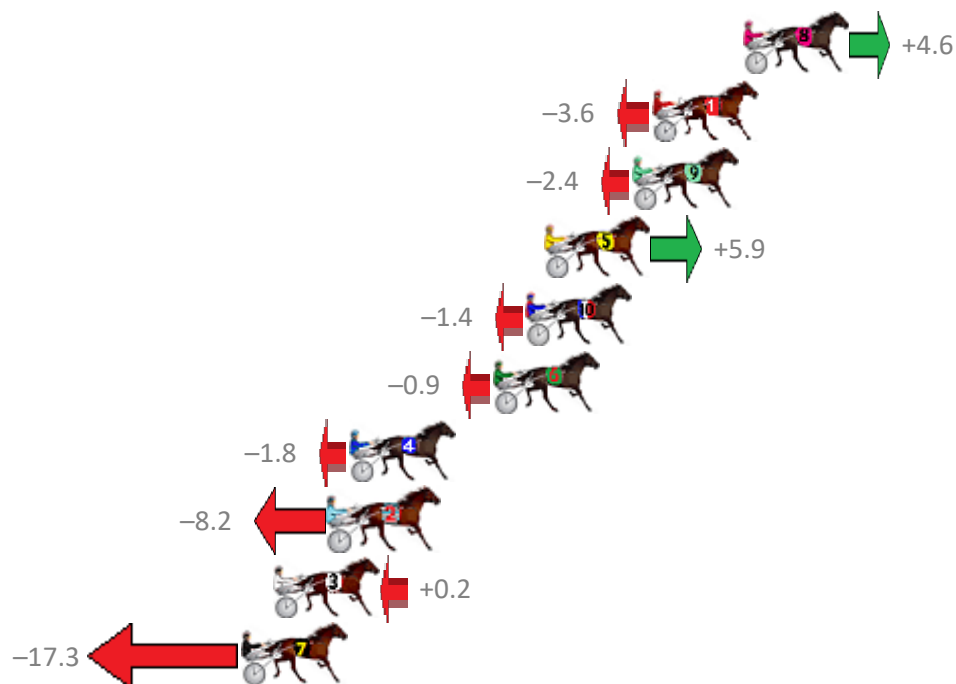

Albion Park Race 2 Distance 1660m

Thursday, 25 June 2020

Gross Time: 2:01.10 MileRate: 1:57.40 LeadTime: 0.00s First Qtr: 30.00s Second Qtr: 30.00s Third Qtr: 28.40s Fourth Qtr: 29.00s

NoHorse	Plc	Margin	Time	800Time (W)	400 Time (W)
8 SOME BEACHSOME GIFT	1	0.0m	2:01.10	57.07s (0)	28.70s (0)
1 MAJOR GRANDEUR	2	3.6m	2:01.37	57.66s (0)	29.26s (0)
9 A ROCKNROLL LEGACY	3	4.4m	2:01.43	57.57s (2)	29.20s (2)
5 A BETTER CHANCE	4	7.9m	2:01.70	56.98s (1)	28.79s (2)
10 IM SANDY BAY	5	8.6m	2:01.75	57.50s (2)	29.17s (2)
6 TURN TURN FLYER	6	9.9m	2:01.85	57.46s (0)	29.11s (0)
4 WE CAN ONLY HOPE	7	15.6m	2:02.29	57.53s (0)	29.14s (0)
2 BLACK JEWEL	8	16.4m	2:02.35	57.99s (1)	29.63s (1)
3 KID CALVERT	9	18.6m	2:02.52	57.39s (0)	29.27s (1)
7 OCEANSIDE	10	19.9m	2:02.61	58.63s (1)	30.23s (1)

Finish Position and metres gained from 800m

Sectionals
Powered by

Home of Australian Harness Sectionals

Get your sectionals delivered to your inbox daily

Check out www.pjdata.com.au

The Racing Queensland Board (trading as Racing Queensland) and provider are not responsible for the completeness or accuracy of any of the information contained herein, and makes no representations about its suitability for any purpose.