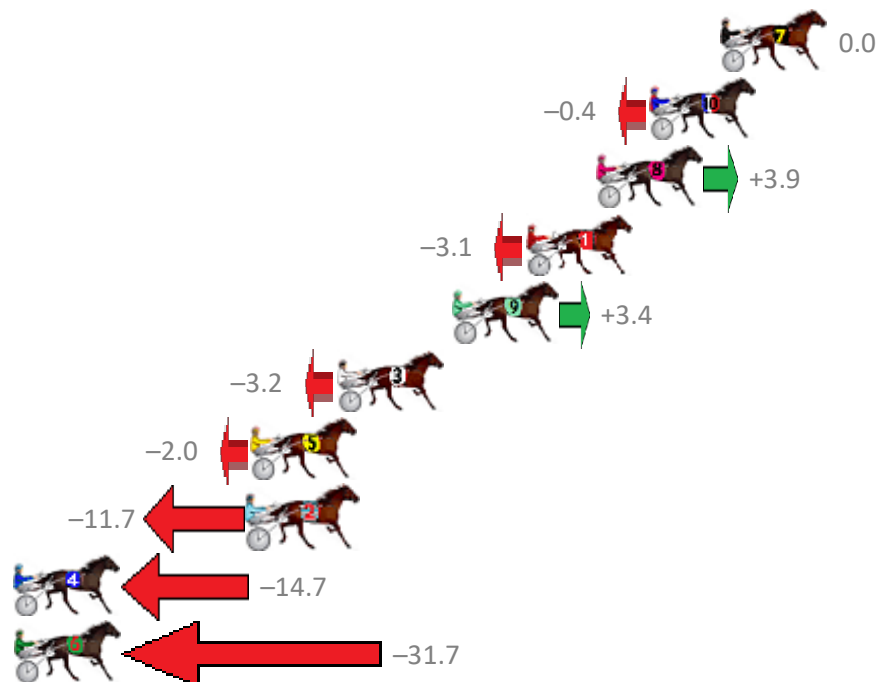

Albion Park Race 1 Distance 1660m

Thursday, 25 June 2020

Gross Time: 2:01.90 MileRate: 1:58.20 LeadTime: 0.00s First Qtr: 30.30s Second Qtr: 31.20s Third Qtr: 28.60s Fourth Qtr: 28.30s

NoHorse	Plc	Margin	Time	800Time (W)	400 Time (W)
7 MAYWYN TROUBADOU	1	0.0m	2:01.90	56.90s (0)	28.30s (0)
10 MYKINDOFFEELING	2	2.8m	2:02.11	56.93s (2)	28.41s (1)
8 TALENT IN SPADES	3	4.9m	2:02.26	56.62s (0)	28.03s (0)
1 ILLUMINOSITY	4	7.7m	2:02.47	57.12s (0)	28.52s (0)
9 FAIREACHDAINN	5	10.6m	2:02.69	56.66s (0)	28.07s (0)
3 THE SECOND CHANCE	6	15.2m	2:03.03	57.13s (1)	28.48s (1)
5 CATCH THE BOUQUET	7	18.6m	2:03.28	57.04s (1)	28.41s (1)
2 VALKYRIE HANOVER	8	18.7m	2:03.29	57.73s (1)	29.07s (1)
4 MISTER ROCKTOBER	9	38.9m	2:04.79	57.94s (0)	29.05s (1)
6 LITTLE AUCKLAND	10	51.3m	2:05.71	59.14s (0)	30.12s (0)

Finish Position and metres gained from 800m

Sectionals
Powered by

Home of Australian Harness Sectionals

Get your sectionals delivered to your inbox daily

Check out www.pjdata.com.au

The Racing Queensland Board (trading as Racing Queensland) and provider are not responsible for the completeness or accuracy of any of the information contained herein, and makes no representations about its suitability for any purpose.