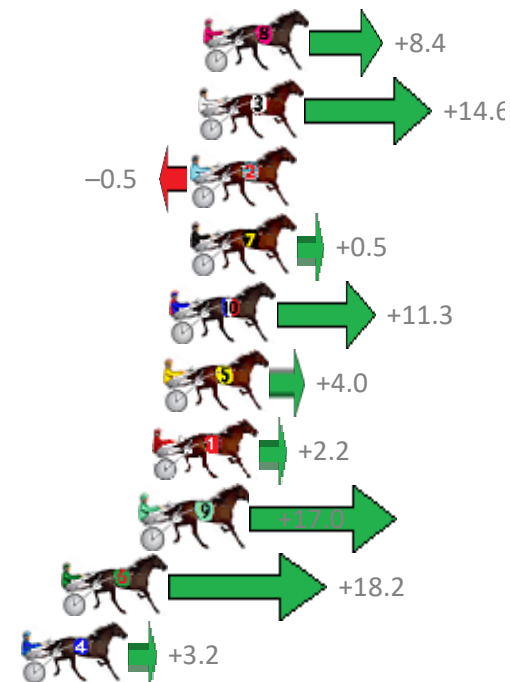

Albion Park Race 6 Distance 1660m

Thursday, 25 June 2020

Gross Time: 1:58.20 MileRate: 1:54.60 LeadTime: 0.00s First Qtr: 27.60s Second Qtr: 28.60s Third Qtr: 29.10s Fourth Qtr: 29.40s

NoHorse	Plc	Margin	Time	800Time (W)	400 Time (W)
8 EULO FLYER	1	0.0m	1:58.20	57.89s (0)	28.71s (0)
3 HOLDINGNO CURRENCY	2	0.2m	1:58.22	57.44s (1)	28.63s (2)
2 TOANUI SPIRIT	3	0.5m	1:58.24	58.54s (0)	29.44s (0)
7 JILLIBY GIZMO	4	0.5m	1:58.24	58.46s (1)	29.25s (1)
10 PACIFIC COIN	5	1.3m	1:58.30	57.68s (0)	28.50s (0)
5 HUNTAWAY	6	1.6m	1:58.32	58.21s (1)	28.98s (1)
1 DE VOYAGE	7	2.0m	1:58.35	58.34s (0)	29.20s (0)
9 MONTANA NIGHTS	8	2.4m	1:58.39	57.26s (1)	28.41s (2)
6 FRENCH GLOBE	9	5.6m	1:58.63	57.18s (1)	28.35s (1)
4 NON PASSARE	10	7.2m	1:58.76	58.27s (1)	29.05s (1)

Finish Position and metres gained from 800m

Sectionals
Powered by

Home of Australian Harness Sectionals

Get your sectionals delivered to your inbox daily

Check out www.pjdata.com.au

The Racing Queensland Board (trading as Racing Queensland) and provider are not responsible for the completeness or accuracy of any of the information contained herein, and makes no representations about its suitability for any purpose.