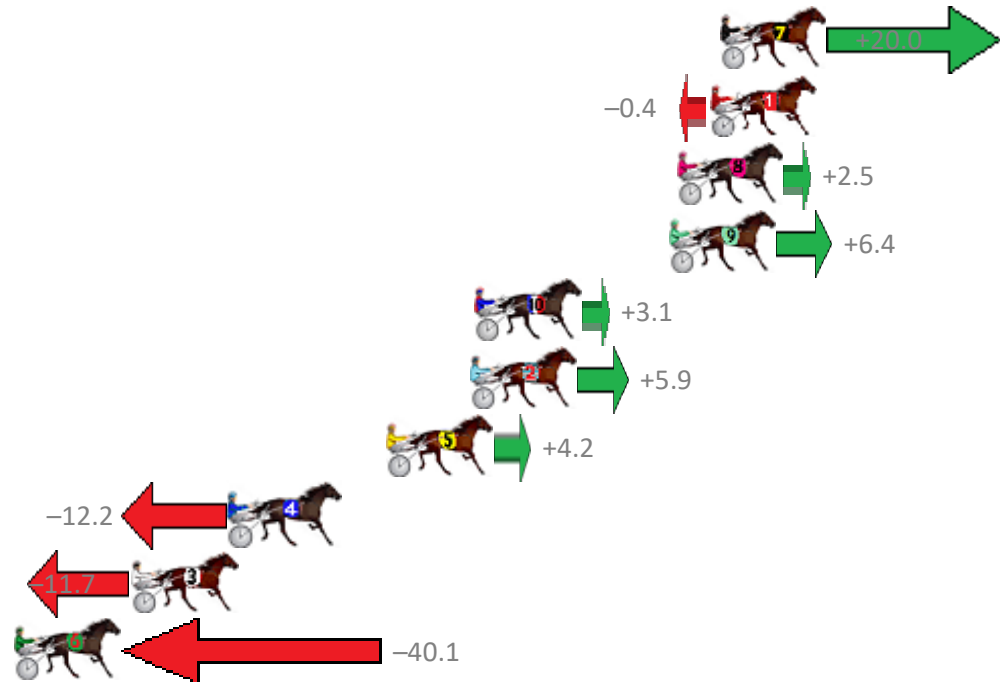

Albion Park Race 3 Distance 1660m

Thursday, 25 June 2020

Gross Time: 2:00.00 MileRate: 1:56.30 LeadTime: 0.00s First Qtr: 28.10s Second Qtr: 31.40s Third Qtr: 29.10s Fourth Qtr: 27.80s

NoHorse	Plc	Margin	Time	800Time (W)	400 Time (W)
7 TINKA TERROR	1	0.0m	2:00.00	55.49s (2)	27.79s (1)
1 BLUE SHARD	2	0.4m	2:00.03	56.93s (0)	27.83s (0)
8 BARBOO	3	1.7m	2:00.12	56.72s (0)	27.57s (0)
9 ROCKNTINGIRA	4	2.0m	2:00.15	56.45s (0)	27.27s (0)
10 MISS CATALINA	5	9.7m	2:00.71	56.68s (0)	27.50s (0)
2 DOMESTIC ART	6	9.9m	2:00.72	56.48s (1)	28.01s (2)
5 MAC SWEENEY	7	13.2m	2:00.97	56.60s (0)	27.22s (0)
4 THANKHEAVNFORGIRLS	8	19.4m	2:01.42	57.76s (1)	28.41s (1)
3 DOWNTOWN LUCCA	9	23.3m	2:01.70	57.73s (1)	28.53s (2)
6 COUNTRY RUN	10	43.1m	2:03.15	59.74s (1)	30.35s (1)

Finish Position and metres gained from 800m

Sectionals
Powered by

Home of Australian Harness Sectionals

Get your sectionals delivered to your inbox daily

Check out www.pjdata.com.au

The Racing Queensland Board (trading as Racing Queensland) and provider are not responsible for the completeness or accuracy of any of the information contained herein, and makes no representations about its suitability for any purpose.