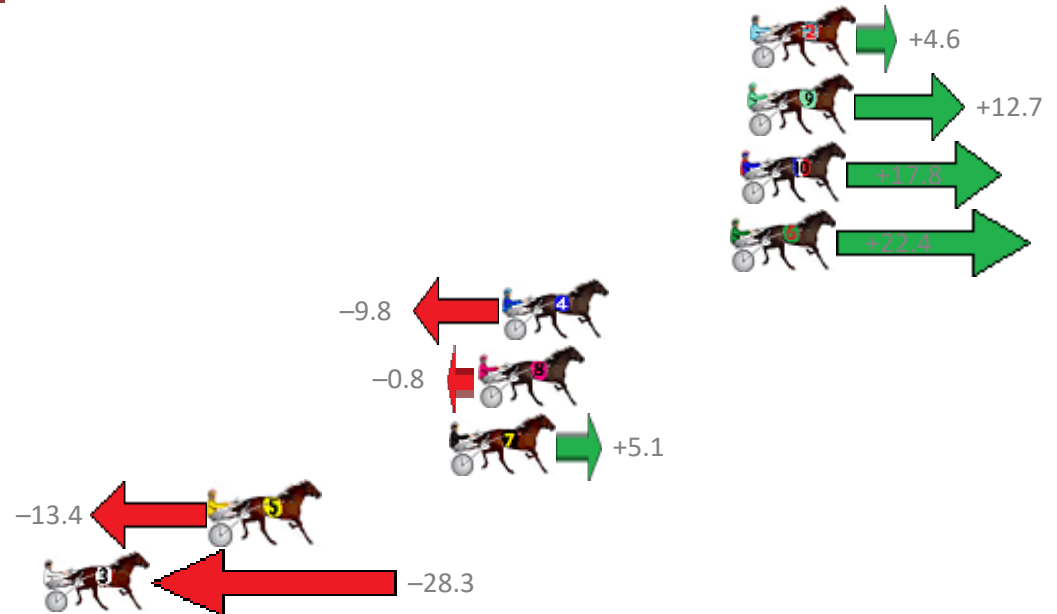

Albion Park Race 8 Distance 1660m

Thursday, 25 June 2020

Gross Time: 1:58.10 MileRate: 1:54.50 LeadTime: 0.00s First Qtr: 27.10s Second Qtr: 29.50s Third Qtr: 29.00s Fourth Qtr: 29.10s

NoHorse	Plc	Margin	Time	800Time (W)	400 Time (W)
2 MISSINMEMATE	1	0.0m	1:58.10	57.77s (0)	28.67s (0)
9 DONNY JONES	2	0.1m	1:58.11	57.18s (1)	29.11s (1)
10 COBBLER LANE	3	0.4m	1:58.13	56.81s (1)	28.85s (2)
6 MAFFIOSO GIRL	4	0.8m	1:58.16	56.48s (1)	28.55s (2)
4 IAM THE JOKER	5	9.8m	1:58.85	58.81s (0)	29.69s (0)
8 REGAL NIGHTSHADE	6	10.8m	1:58.92	58.16s (0)	29.06s (0)
7 IMA REGAL JET	7	11.9m	1:59.01	57.73s (0)	28.96s (1)
5 FAMOUS SHOES	8	21.4m	1:59.73	59.07s (1)	29.95s (1)
3 LOOKS JUST RIGHT	9	31.5m	2:00.50	60.14s (1)	31.00s (1)

Finish Position and metres gained from 800m

Sectionals
Powered by

Home of Australian Harness Sectionals

Get your sectionals delivered to your inbox daily

Check out www.pjdata.com.au

The Racing Queensland Board (trading as Racing Queensland) and provider are not responsible for the completeness or accuracy of any of the information contained herein, and makes no representations about its suitability for any purpose.