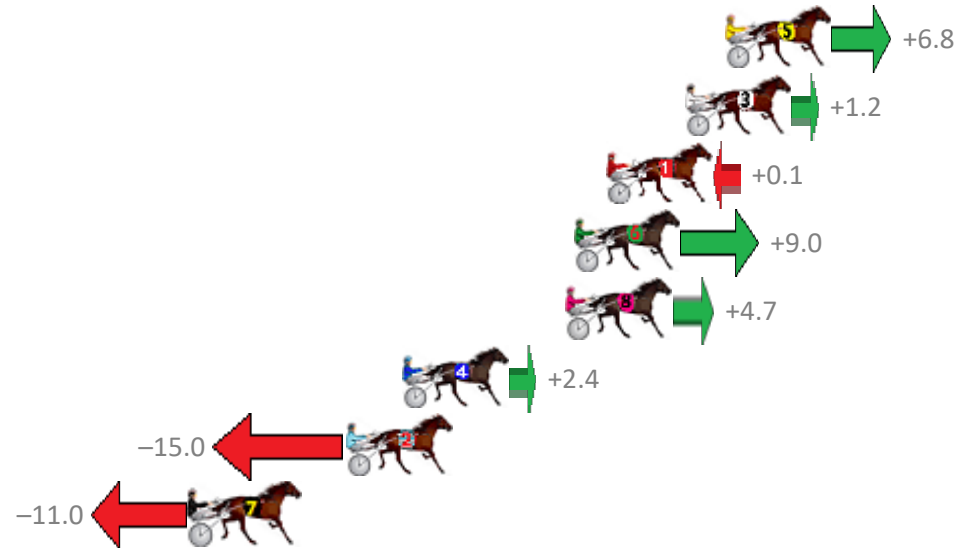

Redcliffe Race 2 Distance 2040m

Wednesday, 24 June 2020

Gross Time: 2:32.70 MileRate: 2:00.40 LeadTime: 31.90s First Qtr: 31.40s Second Qtr: 31.80s Third Qtr: 28.60s Fourth Qtr: 29.00s

NoHorse	Plc	Margin	Time	800Time (W)	400 Time (W)
5 AQUA CRUISER	1	0.0m	2:32.70	57.11s (1)	28.87s (2)
3 WICKED AZZ	2	1.6m	2:32.82	57.51s (1)	29.12s (1)
1 HESLUVABLE	3	4.7m	2:33.06	57.59s (0)	28.95s (0)
6 TORQUE IS TRENDING	4	6.0m	2:33.16	56.96s (0)	28.48s (1)
8 LIFEINHEAVEN	5	6.3m	2:33.18	57.26s (1)	28.83s (1)
4 ART SUNSET	6	12.8m	2:33.67	57.43s (1)	29.13s (2)
2 GHOST GUM	7	15.0m	2:33.84	58.67s (0)	29.99s (0)
7 LORD DENZEL	8	21.2m	2:34.31	58.39s (0)	29.79s (0)

Finish Position and metres gained from 800m

Sectionals
Powered by

Home of Australian Harness Sectionals

Get your sectionals delivered to your inbox daily

Check out www.pjdata.com.au

The Racing Queensland Board (trading as Racing Queensland) and provider are not responsible for the completeness or accuracy of any of the information contained herein, and makes no representations about its suitability for any purpose.