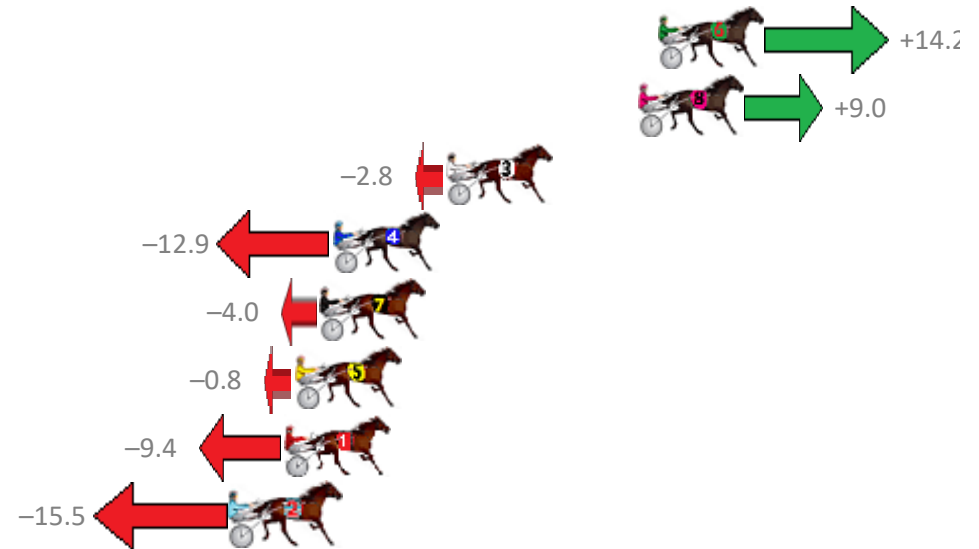

Redcliffe Race 5 Distance 1780m

Wednesday, 24 June 2020

Gross Time: 2:10.70 MileRate: 1:58.20 LeadTime: 11.80s First Qtr: 29.20s Second Qtr: 30.60s Third Qtr: 29.50s Fourth Qtr: 29.60s

NoHorse	Plc	Margin	Time	800Time (W)	400 Time (W)
6 MAJOR LUCKY	1	0.0m	2:10.70	58.06s (1)	28.54s (1)
8 BEEF CITY STARZZZ	2	0.8m	2:10.76	58.44s (1)	28.94s (1)
3 WHATA STRIDE	3	8.4m	2:11.35	59.31s (1)	29.82s (1)
4 CANNAN	4	12.9m	2:11.70	60.05s (1)	30.53s (1)
7 TRACES OF TARA	5	13.4m	2:11.74	59.39s (0)	29.97s (0)
5 JENUFLECTION	6	14.4m	2:11.82	59.16s (0)	29.70s (0)
1 READILY	7	14.8m	2:11.85	59.79s (0)	30.38s (0)
2 MISTER FAHRENHEIT	8	16.9m	2:12.01	60.24s (0)	30.84s (0)

Finish Position and metres gained from 800m

Sectionals
Powered by

Home of Australian Harness Sectionals

Get your sectionals delivered to your inbox daily

Check out www.pjdata.com.au

The Racing Queensland Board (trading as Racing Queensland) and provider are not responsible for the completeness or accuracy of any of the information contained herein, and makes no representations about its suitability for any purpose.