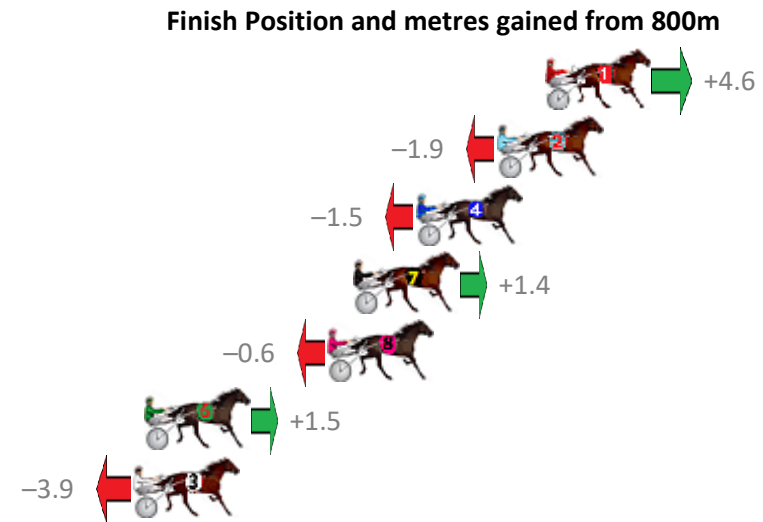

Redcliffe Race 8 Distance 1780m

Wednesday, 24 June 2020

Gross Time: 2:16.50   MileRate: 2:03.40   LeadTime: 11.90s   First Qtr: 31.60s   Second Qtr: 34.20s   Third Qtr: 30.40s   Fourth Qtr: 28.40s

NoHorse	Plc	Margin	Time	800Time (W)	400 Time (W)
1 BARONE	1	0.0m	2:16.50	58.46s (0)	28.00s (0)
2 MAYWYNS HONEY	2	1.9m	2:16.64	58.94s (0)	28.53s (0)
4 APACHE WHITESOX	3	5.1m	2:16.88	58.91s (1)	28.69s (1)
7 TASCOTT TERROR	4	7.6m	2:17.07	58.70s (0)	28.00s (0)
8 DUCHESS DOWNUNDE	5	8.6m	2:17.14	58.84s (1)	28.58s (1)
6 TEACHERS PET	6	15.9m	2:17.69	58.69s (1)	28.24s (1)
3 HARRY CROFT	7	16.3m	2:17.72	59.09s (1)	28.66s (1)

Sectionals
Powered by

Home of Australian Harness Sectionals

Get your sectionals delivered to your inbox daily

Check out www.pjdata.com.au

The Racing Queensland Board (trading as Racing Queensland) and provider are not responsible for the completeness or accuracy of any of the information contained herein, and makes no representations about its suitability for any purpose.