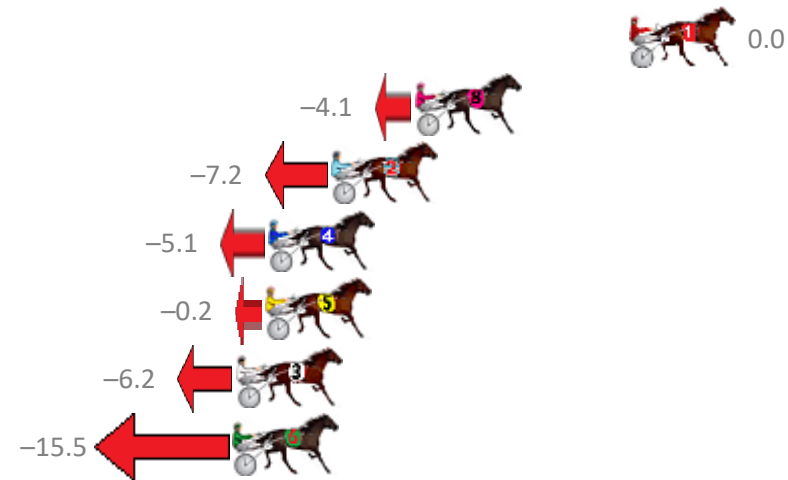

Redcliffe Race 9 Distance 1780m

Wednesday, 24 June 2020

Gross Time: 2:14.10 MileRate: 2:01.20 LeadTime: 12.20s First Qtr: 30.70s Second Qtr: 33.10s Third Qtr: 29.60s Fourth Qtr: 28.50s

NoHorse	Plc	Margin	Time	800Time (W)	400 Time (W)
1 MOLLYS SECRET	1	0.0m	2:14.10	58.10s (0)	28.50s (0)
8 CHRISKEN COUNTRY	2	8.5m	2:14.74	58.40s (0)	28.76s (0)
2 SPECIALANDIKNOWIT	3	11.8m	2:14.98	58.62s (1)	28.88s (1)
4 STAR OF WONDER	4	14.3m	2:15.17	58.47s (0)	28.83s (0)
5 LA BELLE CHEVAL	5	14.4m	2:15.18	58.11s (1)	28.32s (1)
3 MELTON LUCKY	6	15.6m	2:15.27	58.55s (1)	28.77s (2)
6 MELTON MAX GENTLE	7	15.7m	2:15.28	59.22s (1)	29.46s (1)

Finish Position and metres gained from 800m

Sectionals
Powered by

Home of Australian Harness Sectionals

Get your sectionals delivered to your inbox daily

Check out www.pjdata.com.au

The Racing Queensland Board (trading as Racing Queensland) and provider are not responsible for the completeness or accuracy of any of the information contained herein, and makes no representations about its suitability for any purpose.