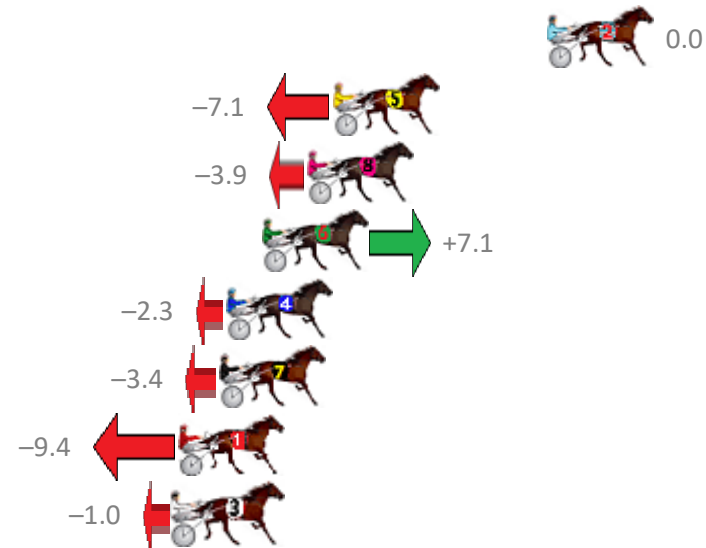

Redcliffe Race 3 Distance 1780m

Wednesday, 24 June 2020

Gross Time: 2:10.80 MileRate: 1:58.30 LeadTime: 11.20s First Qtr: 30.50s Second Qtr: 31.40s Third Qtr: 29.40s Fourth Qtr: 28.30s

NoHorse	Plc	Margin	Time	800Time (W)	400 Time (W)
2 DAPPER BESSIE	1	0.0m	2:10.80	57.70s (0)	28.30s (0)
5 LETHAL STAR	2	8.5m	2:11.43	58.21s (1)	28.70s (1)
8 SWAFFHAM WATER	3	9.5m	2:11.51	57.98s (1)	28.46s (1)
6 TORQUE IS MY GIRL	4	11.3m	2:11.64	57.19s (0)	27.97s (1)
4 MAYWYN NO REGRETS	5	12.7m	2:11.74	57.86s (1)	28.39s (1)
7 BIG IN AMERICA	6	13.0m	2:11.77	57.94s (0)	28.54s (0)
1 MUCHO GUAPA	7	14.6m	2:11.89	58.37s (0)	28.96s (0)
3 TULHURST KATE	8	14.8m	2:11.90	57.77s (0)	28.33s (0)

Finish Position and metres gained from 800m

Sectionals
Powered by

Home of Australian Harness Sectionals

Get your sectionals delivered to your inbox daily

Check out www.pjdata.com.au

The Racing Queensland Board (trading as Racing Queensland) and provider are not responsible for the completeness or accuracy of any of the information contained herein, and makes no representations about its suitability for any purpose.