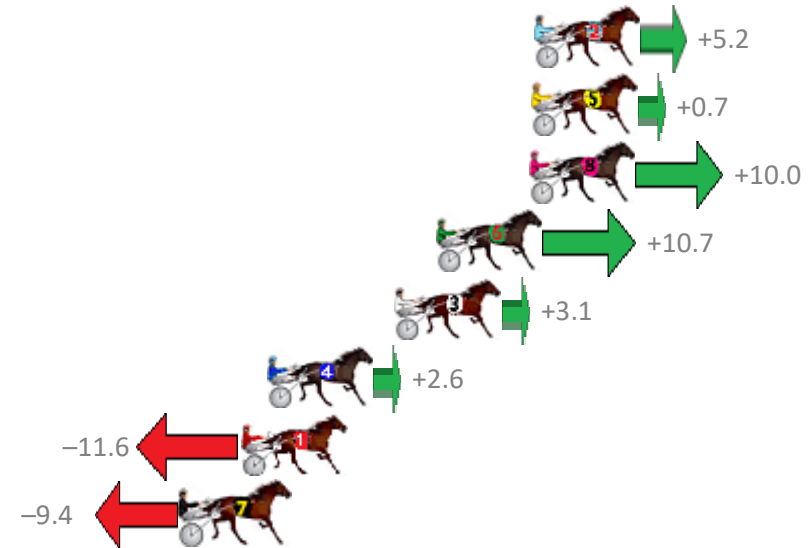

Redcliffe Race 4 Distance 2040m

Wednesday, 24 June 2020

Gross Time: 2:35.60   MileRate: 2:02.70   LeadTime: 34.70s   First Qtr: 32.70s   Second Qtr: 30.10s   Third Qtr: 28.90s   Fourth Qtr: 29.20s

NoHorse	Plc	Margin	Time	800Time (W)	400 Time (W)
2 LA PISTOLA	1	0.0m	2:35.60	57.72s (1)	28.85s (1)
5 PILOT PETE	2	0.1m	2:35.61	58.05s (1)	29.21s (1)
8 ALLSTAR SEA	3	0.2m	2:35.62	57.38s (1)	28.58s (2)
6 TOP FLIGHT CRUIZE	4	3.9m	2:35.90	57.33s (1)	28.44s (1)
3 DARBY BRIGHTS	5	5.5m	2:36.02	57.88s (0)	28.77s (0)
4 ONYAJANS	6	10.6m	2:36.41	57.91s (0)	28.78s (0)
1 BOULDER CITY	7	11.6m	2:36.49	58.94s (0)	30.00s (0)
7 SONNY ORLANDO	8	14.0m	2:36.67	58.78s (0)	29.71s (0)

Finish Position and metres gained from 800m

Sectionals
Powered by

Home of Australian Harness Sectionals

Get your sectionals delivered to your inbox daily

Check out www.pjdata.com.au

The Racing Queensland Board (trading as Racing Queensland) and provider are not responsible for the completeness or accuracy of any of the information contained herein, and makes no representations about its suitability for any purpose.