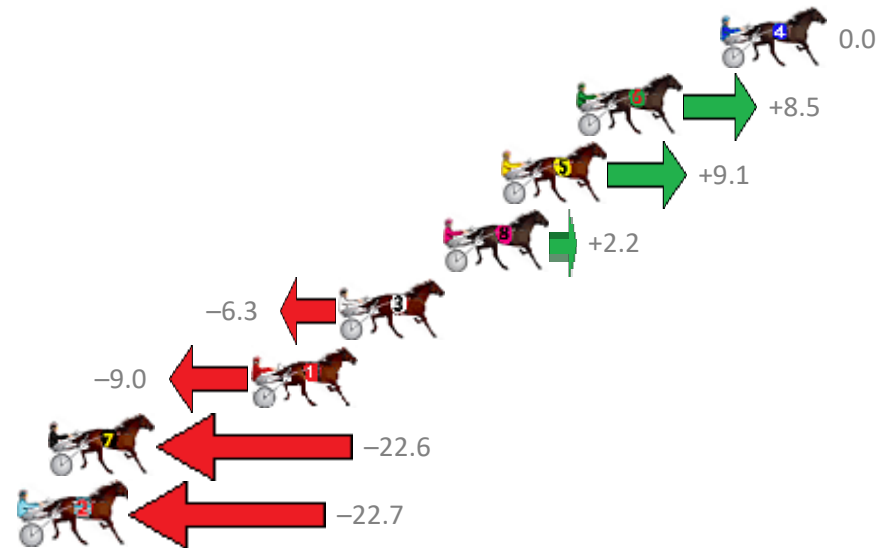

Redcliffe Race 1 Distance 1780m

Wednesday, 24 June 2020

Gross Time: 2:08.80 MileRate: 1:56.50 LeadTime: 11.30s First Qtr: 29.10s Second Qtr: 30.30s Third Qtr: 28.60s Fourth Qtr: 29.50s

NoHorse	Plc	Margin	Time	800Time (W)	400 Time (W)
4 MACH TORQUE	1	0.0m	2:08.80	58.10s (0)	29.50s (0)
6 SPRINGFIELD SPIRIT	2	5.7m	2:09.24	57.49s (0)	28.88s (0)
5 WHOSTOLEMYPIGEON	3	8.7m	2:09.47	57.44s (1)	29.08s (2)
8 THERESACHANCE	4	11.0m	2:09.65	57.94s (1)	29.57s (2)
3 UNDERTHEKILT	5	15.1m	2:09.97	58.55s (1)	29.82s (1)
1 MICHAELS DESIRE	6	18.6m	2:10.24	58.75s (0)	30.13s (0)
7 SWORD AND SHIELD	7	26.6m	2:10.86	59.73s (1)	31.03s (1)
2 SPONDOOLEY	8	27.7m	2:10.94	59.74s (0)	31.12s (0)

Finish Position and metres gained from 800m

Sectionals
Powered by

Home of Australian Harness Sectionals

Get your sectionals delivered to your inbox daily

Check out www.pjdata.com.au

The Racing Queensland Board (trading as Racing Queensland) and provider are not responsible for the completeness or accuracy of any of the information contained herein, and makes no representations about its suitability for any purpose.