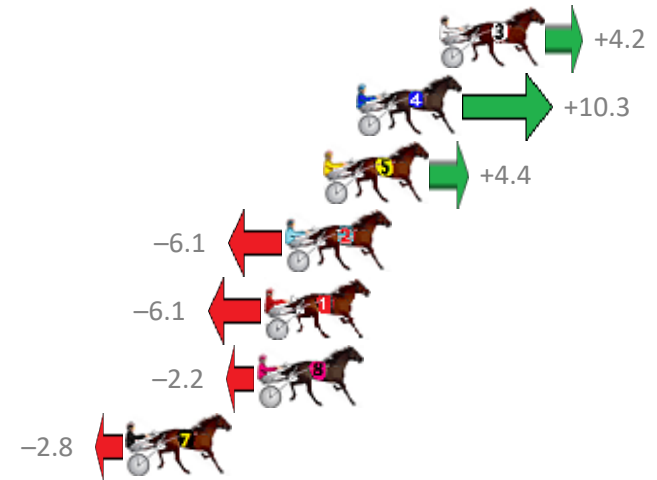

Redcliffe Race 7 Distance 2040m

Wednesday, 24 June 2020

Gross Time: 2:36.70 MileRate: 2:03.60 LeadTime: 33.50s First Qtr: 32.00s Second Qtr: 31.20s Third Qtr: 29.20s Fourth Qtr: 30.80s

NoHorse	Plc	Margin	Time	800Time (W)	400 Time (W)
3 SISTER FEELGOOD	1	0.0m	2:36.70	59.69s (1)	30.46s (1)
4 DARTESIAN	2	3.3m	2:36.97	59.23s (1)	30.21s (2)
5 NEVASANO	3	4.6m	2:37.07	59.67s (1)	30.33s (1)
2 THE LAST STARFIRE	4	6.1m	2:37.19	60.45s (1)	31.27s (1)
1 ROLLON TWICE	5	6.9m	2:37.26	60.45s (0)	31.24s (0)
8 CARIBBEAN ROCKET	6	7.2m	2:37.28	60.16s (0)	30.91s (0)
7 SHEMOZZLE	7	12.4m	2:37.70	60.21s (0)	30.85s (0)

Finish Position and metres gained from 800m

Sectionals
Powered by

Home of Australian Harness Sectionals

Get your sectionals delivered to your inbox daily

Check out www.pjdata.com.au

The Racing Queensland Board (trading as Racing Queensland) and provider are not responsible for the completeness or accuracy of any of the information contained herein, and makes no representations about its suitability for any purpose.