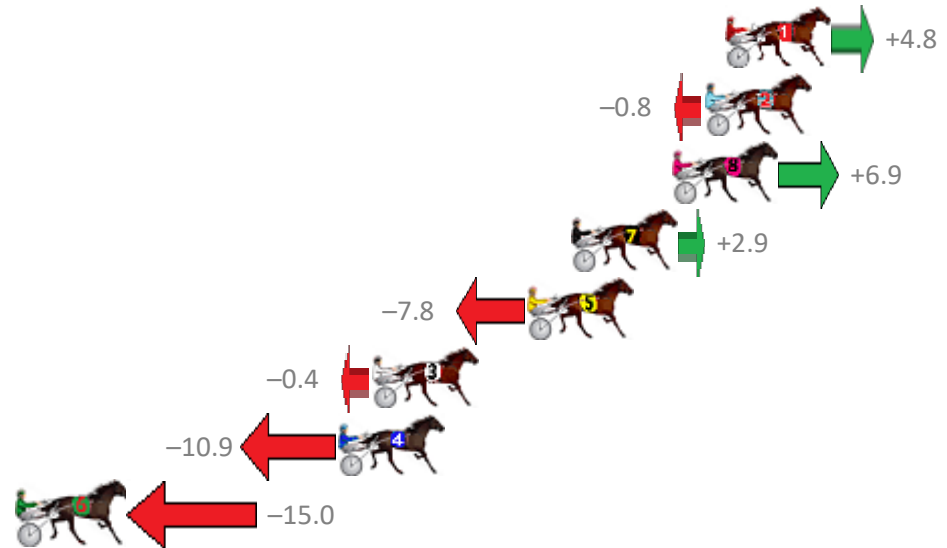

Redcliffe Race 6 Distance 1780m

Wednesday, 24 June 2020

Gross Time: 2:12.20 MileRate: 1:59.50 LeadTime: 11.90s First Qtr: 28.90s Second Qtr: 31.10s Third Qtr: 29.40s Fourth Qtr: 30.90s

NoHorse	Plc	Margin	Time	800Time (W)	400 Time (W)
1 WEASEL	1	0.0m	2:12.20	59.94s (0)	30.49s (0)
2 TRENTLEIGH	2	0.8m	2:12.26	60.36s (0)	30.96s (0)
8 TORQUE TO THE MAX	3	2.1m	2:12.37	59.78s (1)	30.40s (2)
7 PRETTYCOMPACT	4	6.1m	2:12.69	60.08s (0)	30.59s (0)
5 MISTER DECORUM	5	7.8m	2:12.83	60.88s (1)	31.12s (1)
3 PRIVATE JUJON	6	14.0m	2:13.33	60.33s (1)	30.93s (2)
4 MAGHERA MAGGIE	7	15.3m	2:13.44	61.12s (1)	31.37s (1)
6 MISTY JANE	8	30.0m	2:14.62	61.42s (0)	31.91s (0)

Finish Position and metres gained from 800m

Sectionals
Powered by

Home of Australian Harness Sectionals

Get your sectionals delivered to your inbox daily

Check out www.pjdata.com.au

The Racing Queensland Board (trading as Racing Queensland) and provider are not responsible for the completeness or accuracy of any of the information contained herein, and makes no representations about its suitability for any purpose.