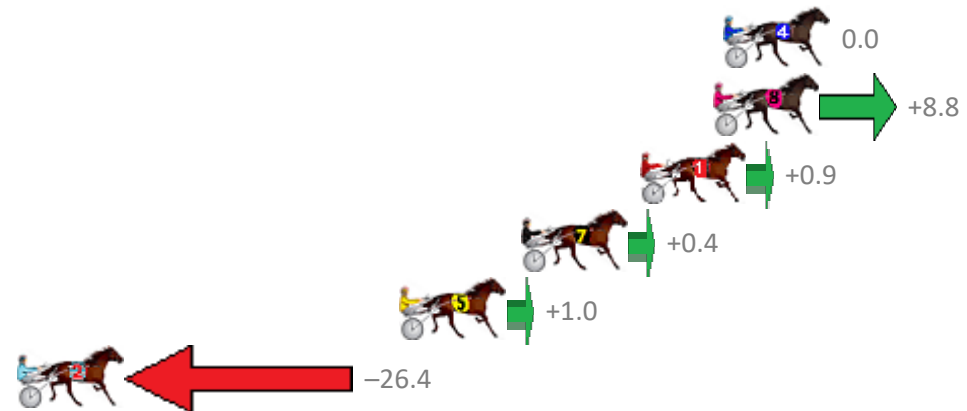

Redcliffe Race 3 Distance 1780m

Sunday, 21 June 2020

Gross Time: 2:11.20 MileRate: 1:58.60 LeadTime: 11.60s First Qtr: 29.30s Second Qtr: 31.20s Third Qtr: 30.10s Fourth Qtr: 29.00s

NoHorse	Plc	Margin	Time	800Time (W)	400 Time (W)
4 BE ON THE SLY	1	0.0m	2:11.20	59.10s (0)	29.00s (0)
8 ALL GOOD WALLY	2	0.4m	2:11.23	58.45s (1)	28.58s (2)
1 RANCHO MAN	3	3.3m	2:11.45	59.03s (0)	28.92s (0)
7 WANJIRU	4	8.0m	2:11.81	59.07s (0)	28.96s (0)
5 FAMOUS SHOES	5	12.8m	2:12.17	59.03s (1)	29.06s (2)
2 PATCHWORK JET	6	31.4m	2:13.59	61.04s (1)	30.80s (1)

Finish Position and metres gained from 800m

Sectionals
Powered by

Home of Australian Harness Sectionals

Get your sectionals delivered to your inbox daily

Check out www.pjdata.com.au

The Racing Queensland Board (trading as Racing Queensland) and provider are not responsible for the completeness or accuracy of any of the information contained herein, and makes no representations about its suitability for any purpose.