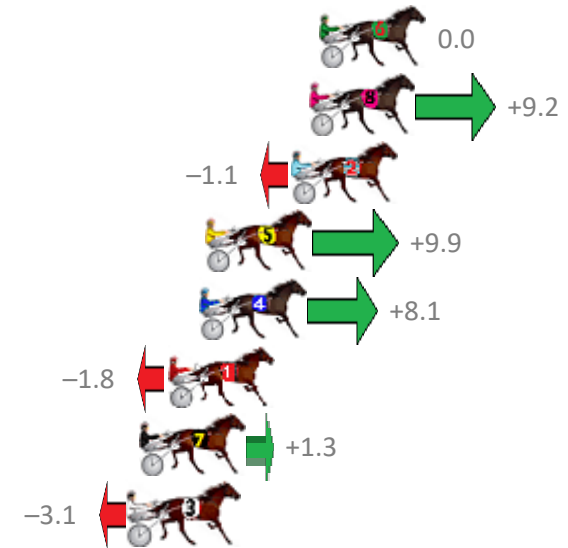

Redcliffe Race 6 Distance 1780m

Sunday, 21 June 2020

Gross Time: 2:11.30 MileRate: 1:58.70 LeadTime: 11.40s First Qtr: 30.70s Second Qtr: 30.70s Third Qtr: 29.10s Fourth Qtr: 29.40s

NoHorse	Plc	Margin	Time	800Time (W)	400 Time (W)
6 NIKALONG HENRY	1	0.0m	2:11.30	58.50s (1)	29.25s (1)
8 TINKA TERROR	2	0.4m	2:11.33	57.83s (1)	28.67s (2)
2 SIXPENNY RED	3	1.1m	2:11.38	58.58s (0)	29.48s (0)
5 SHADYS DELIGHT	4	4.5m	2:11.65	57.78s (1)	28.71s (3)
4 KAY NORA SHANNON	5	4.7m	2:11.66	57.91s (0)	28.68s (0)
1 TACTFILLY MAGIC	6	6.0m	2:11.76	58.63s (0)	29.46s (0)
7 COUNTRY RUN	7	7.1m	2:11.85	58.41s (0)	29.16s (0)
3 ELZBOY	8	7.5m	2:11.88	58.73s (1)	29.51s (2)

Finish Position and metres gained from 800m

Sectionals
Powered by

Home of Australian Harness Sectionals

Get your sectionals delivered to your inbox daily

Check out www.pjdata.com.au

The Racing Queensland Board (trading as Racing Queensland) and provider are not responsible for the completeness or accuracy of any of the information contained herein, and makes no representations about its suitability for any purpose.