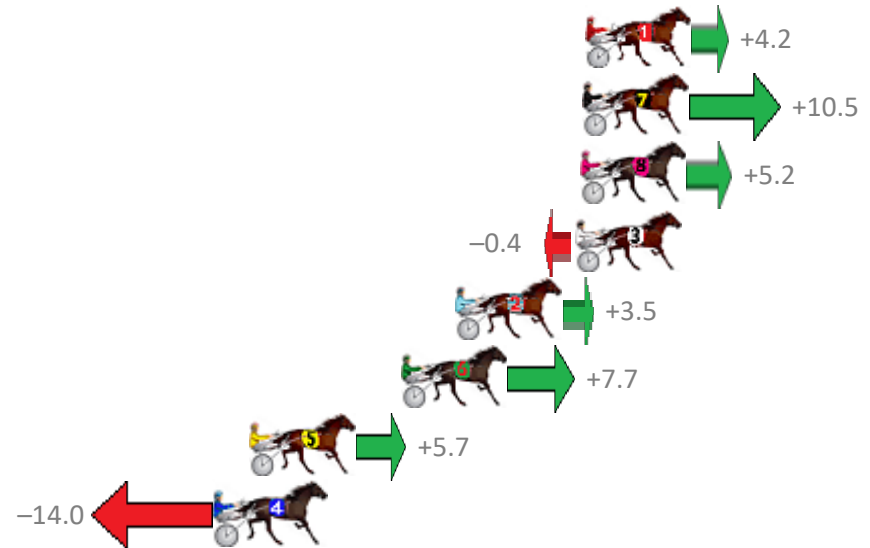

Redcliffe Race 1 Distance 1780m

Sunday, 21 June 2020

Gross Time: 2:08.90 MileRate: 1:56.60 LeadTime: 11.20s First Qtr: 30.20s Second Qtr: 30.60s Third Qtr: 28.10s Fourth Qtr: 28.80s

NoHorse	Plc	Margin	Time	800Time (W)	400 Time (W)
1 ELMAUR JOY	1	0.0m	2:08.90	56.60s (0)	28.50s (0)
7 HIPSTAR	2	0.1m	2:08.91	56.16s (1)	28.22s (2)
8 LETTERKENNY BOY	3	0.2m	2:08.92	56.53s (1)	28.56s (2)
3 ILLAWONG DREAMTIM	4	0.4m	2:08.93	56.93s (0)	28.83s (0)
2 CAMROLLER	5	5.1m	2:09.29	56.65s (0)	28.49s (0)
6 ELMS CREEK	6	7.3m	2:09.45	56.36s (1)	28.69s (1)
5 ALE ALE KAI	7	13.3m	2:09.91	56.50s (1)	28.84s (2)
4 VALOROSO HANOVER	8	14.6m	2:10.00	57.89s (1)	29.56s (1)

Finish Position and metres gained from 800m

Sectionals
Powered by

Home of Australian Harness Sectionals

Get your sectionals delivered to your inbox daily

Check out www.pjdata.com.au

The Racing Queensland Board (trading as Racing Queensland) and provider are not responsible for the completeness or accuracy of any of the information contained herein, and makes no representations about its suitability for any purpose.