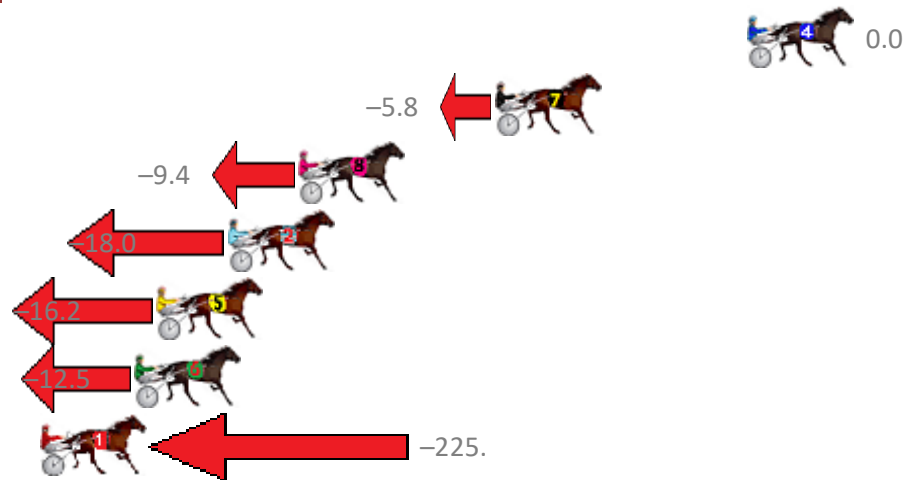

Redcliffe Race 8 Distance 1780m

Sunday, 21 June 2020

Gross Time: 2:12.50 MileRate: 1:59.80 LeadTime: 11.70s First Qtr: 28.60s Second Qtr: 32.80s Third Qtr: 30.00s Fourth Qtr: 29.40s

NoHorse	Plc	Margin	Time	800Time (W)	400 Time (W)
4 BARBOO	1	0.0m	2:12.50	59.40s (0)	29.40s (0)
7 THANKHEAVNFORGIRLS	2	10.0m	2:13.27	59.83s (0)	29.77s (0)
8 WILD ABOUT TOWN	3	17.8m	2:13.87	60.09s (0)	29.97s (0)
2 LITTLEDEE	4	20.6m	2:14.09	60.73s (1)	30.67s (1)
5 JINGLES BROMAC	5	23.4m	2:14.30	60.60s (1)	30.42s (1)
6 ROCK THE HOUSE	6	24.3m	2:14.37	60.32s (1)	30.93s (2)
1 WESTERN ACTION	7	475.8m	2:49.18	76.07s (0)	38.59s (0)

Finish Position and metres gained from 800m

Sectionals
Powered by

Home of Australian Harness Sectionals

Get your sectionals delivered to your inbox daily

Check out www.pjdata.com.au

The Racing Queensland Board (trading as Racing Queensland) and provider are not responsible for the completeness or accuracy of any of the information contained herein, and makes no representations about its suitability for any purpose.