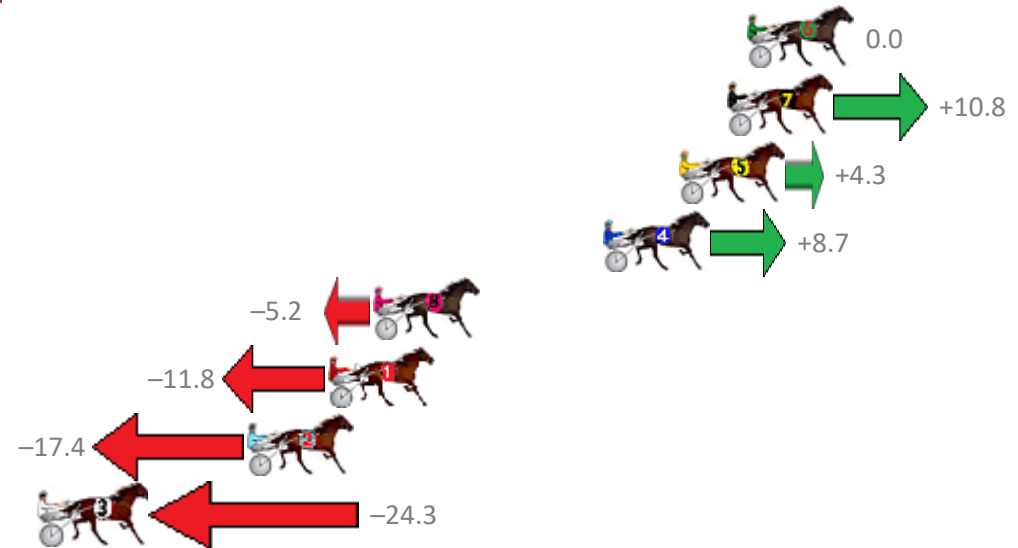

Redcliffe Race 4 Distance 1780m

Sunday, 21 June 2020

Gross Time: 2:10.80 MileRate: 1:58.30 LeadTime: 11.30s First Qtr: 30.60s Second Qtr: 31.10s Third Qtr: 28.30s Fourth Qtr: 29.50s

NoHorse	Plc	Margin	Time	800Time (W)	400 Time (W)
6 THREO	1	0.0m	2:10.80	57.80s (0)	29.50s (0)
7 BET IM SPECIAL	2	0.8m	2:10.86	57.02s (1)	28.97s (2)
5 BEACH GODDESS	3	2.7m	2:11.01	57.49s (1)	28.73s (2)
4 ASHKII	4	5.7m	2:11.24	57.17s (0)	28.98s (3)
8 PASS THE SPEIGHTS	5	14.8m	2:11.94	58.17s (0)	29.50s (0)
1 OCEANS PREDATOR	6	16.6m	2:12.08	58.65s (0)	29.95s (0)
2 DOLLARBILL	7	19.8m	2:12.33	59.05s (1)	30.28s (1)
3 TINTED LASS	8	69.3m	2:16.16	59.55s (0)	30.92s (0)

Finish Position and metres gained from 800m

Sectionals
Powered by

Home of Australian Harness Sectionals

Get your sectionals delivered to your inbox daily

Check out www.pjdata.com.au

The Racing Queensland Board (trading as Racing Queensland) and provider are not responsible for the completeness or accuracy of any of the information contained herein, and makes no representations about its suitability for any purpose.