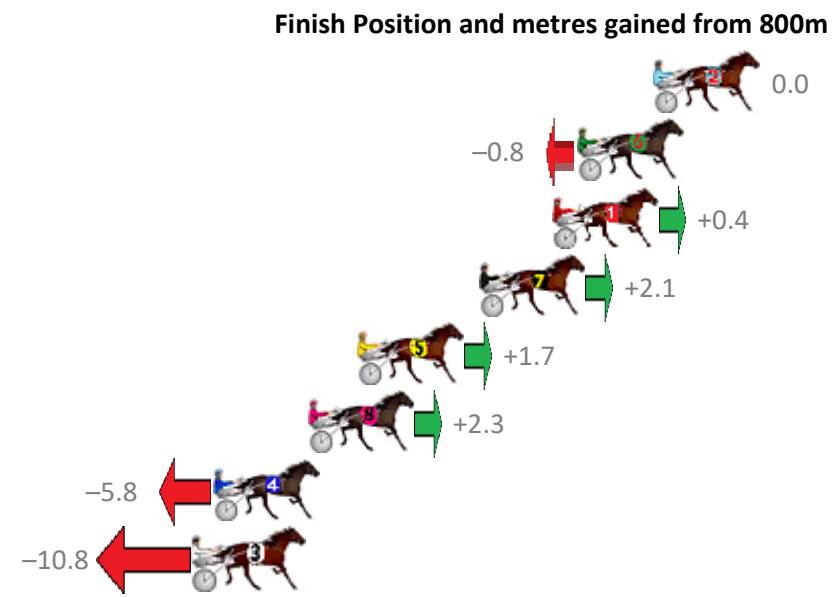

Redcliffe Race 2 Distance 1780m

Sunday, 21 June 2020

Gross Time: 2:09.80 MileRate: 1:57.30 LeadTime: 11.00s First Qtr: 30.00s Second Qtr: 30.70s Third Qtr: 28.50s Fourth Qtr: 29.60s

NoHorse	Plc	Margin	Time	800Time (W)	400 Time (W)
2 JEWEL OF PEAK	1	0.0m	2:09.80	58.10s (0)	29.60s (0)
6 CALLMEDEMARO	2	3.0m	2:10.03	58.16s (1)	29.53s (1)
1 JACKS GAMBIT	3	4.0m	2:10.11	58.07s (0)	29.53s (0)
7 ROCKNROLL PROMISE	4	6.9m	2:10.34	57.95s (0)	29.42s (0)
5 DONT CALL ME	5	11.7m	2:10.71	57.98s (0)	29.45s (0)
8 EULO FLYER	6	13.7m	2:10.86	57.93s (1)	29.39s (2)
4 ANNAS BEST	7	17.4m	2:11.15	58.52s (1)	29.88s (1)
3 OUR LITTLE GIRL	8	18.2m	2:11.21	58.88s (1)	30.25s (1)

Sectionals
Powered by

Home of Australian Harness Sectionals

Get your sectionals delivered to your inbox daily

Check out www.pjdata.com.au

The Racing Queensland Board (trading as Racing Queensland) and provider are not responsible for the completeness or accuracy of any of the information contained herein, and makes no representations about its suitability for any purpose.