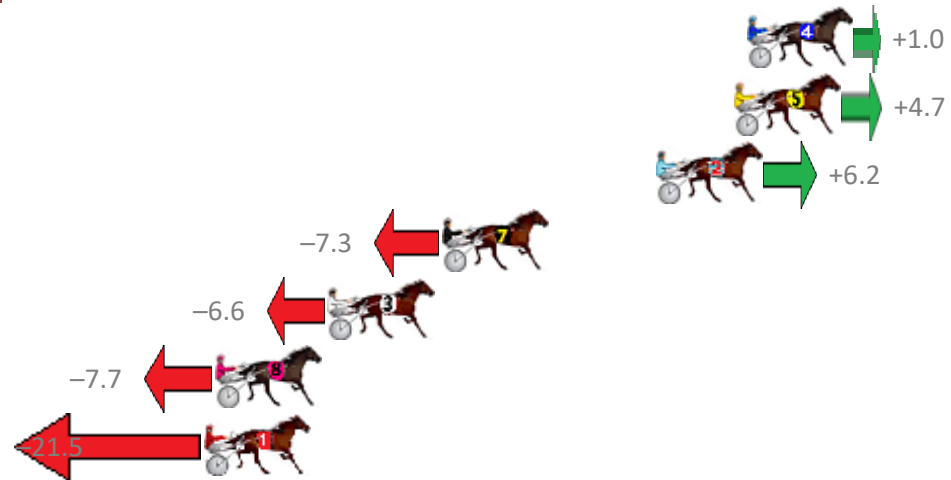

Redcliffe Race 9 Distance 1780m

Sunday, 21 June 2020

Gross Time: 2:10.60 MileRate: 1:58.10 LeadTime: 11.10s First Qtr: 29.00s Second Qtr: 32.00s Third Qtr: 28.90s Fourth Qtr: 29.60s

NoHorse	Plc	Margin	Time	800Time (W)	400 Time (W)
4 IFYOUBELIEVE	1	0.0m	2:10.60	58.43s (1)	29.60s (0)
5 AROONA	2	0.5m	2:10.64	58.16s (1)	29.40s (1)
2 GO ANNE GO	3	3.6m	2:10.88	58.05s (1)	29.29s (1)
7 MALIBU DREAM	4	12.1m	2:11.54	59.03s (0)	29.58s (1)
3 DANCINGINTHEDARK	5	16.6m	2:11.89	58.98s (0)	29.59s (0)
8 A ROCKNROLL LEGACY	6	21.1m	2:12.24	59.06s (2)	29.86s (2)
1 MODERN THOUGHT	7	21.5m	2:12.27	60.06s (0)	30.65s (0)

Finish Position and metres gained from 800m

Sectionals
Powered by

Home of Australian Harness Sectionals

Get your sectionals delivered to your inbox daily

Check out www.pjdata.com.au

The Racing Queensland Board (trading as Racing Queensland) and provider are not responsible for the completeness or accuracy of any of the information contained herein, and makes no representations about its suitability for any purpose.