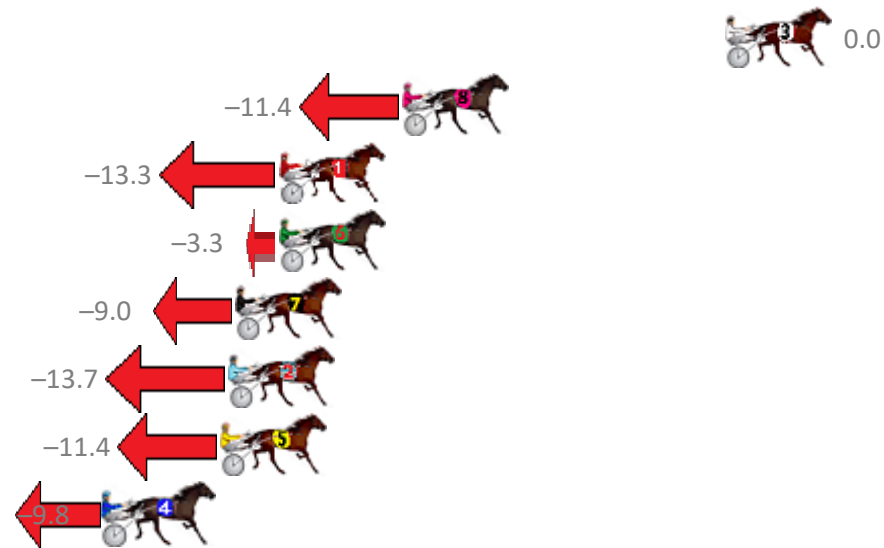

Redcliffe Race 5 Distance 2040m

Sunday, 21 June 2020

Gross Time: 2:31.40 MileRate: 1:59.40 LeadTime: 32.60s First Qtr: 31.00s Second Qtr: 30.70s Third Qtr: 28.70s Fourth Qtr: 28.40s

No	Horse	Plc	Margin	Time	800Time (W)	400 Time (W)
3	MISTER HART	1	0.0m	2:31.40	57.10s (0)	28.40s (0)
8	IFOUNDTHEBEACH	2	12.8m	2:32.35	57.91s (1)	29.20s (1)
1	SIR MACS MAN	3	17.7m	2:32.72	58.04s (0)	29.25s (0)
6	GRIZZLY MONTANA	4	17.7m	2:32.72	57.33s (0)	28.59s (0)
7	CIRCLE LINE	5	19.4m	2:32.85	57.74s (1)	29.05s (2)
2	ONE LAST ROLL	6	19.7m	2:32.87	58.07s (1)	29.37s (1)
5	MO JARNEY	7	20.0m	2:32.89	57.91s (0)	29.08s (0)
4	ALI DOWNUNDER	8	24.6m	2:33.24	57.80s (1)	29.09s (2)

Finish Position and metres gained from 800m

Sectionals
Powered by

Home of Australian Harness Sectionals

Get your sectionals delivered to your inbox daily

Check out www.pjdata.com.au

The Racing Queensland Board (trading as Racing Queensland) and provider are not responsible for the completeness or accuracy of any of the information contained herein, and makes no representations about its suitability for any purpose.