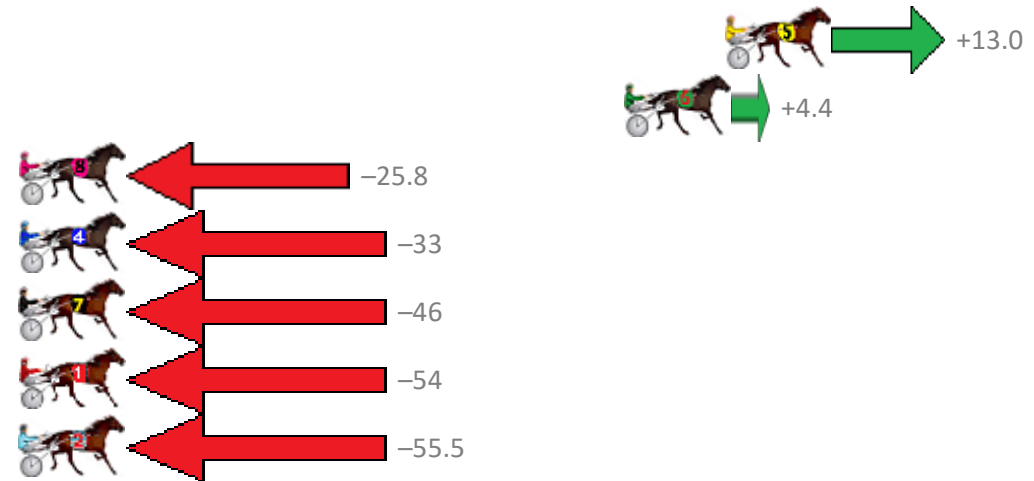

Redcliffe Race 10 Distance 1780m

Sunday, 21 June 2020

Gross Time: 2:12.00 MileRate: 1:59.30 LeadTime: 11.60s First Qtr: 29.80s Second Qtr: 31.20s Third Qtr: 29.80s Fourth Qtr: 29.60s

NoHorse	Plc	Margin	Time	800Time (W)	400 Time (W)
5 WESTERN SHOWGIRL	1	0.0m	2:12.00	58.44s (1)	29.04s (3)
6 WECANONLYHOPE	2	4.0m	2:12.31	59.08s (0)	29.39s (1)
8 CHANG	3	34.4m	2:14.67	61.30s (1)	31.59s (2)
4 WHATA REACTOR	4	36.9m	2:14.86	61.80s (1)	32.12s (2)
7 SCHOOPY	5	49.3m	2:15.82	62.73s (0)	32.46s (0)
1 JANSSON	6	53.6m	2:16.16	63.36s (0)	33.29s (0)
2 ITMIGHTBEYOU	7	55.5m	2:16.31	63.50s (1)	33.68s (1)

Finish Position and metres gained from 800m

Sectionals
Powered by

Home of Australian Harness Sectionals

Get your sectionals delivered to your inbox daily

Check out www.pjdata.com.au