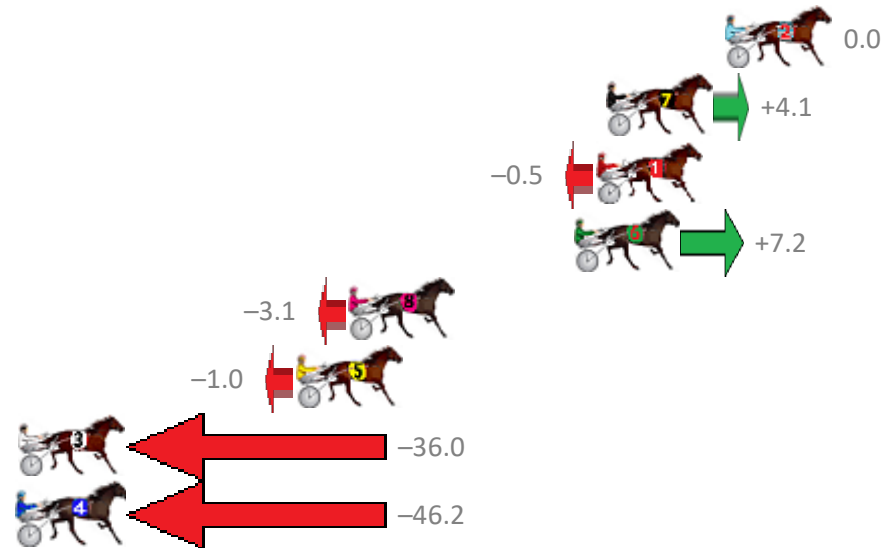

Redcliffe Race 4 Distance 2040m

Wednesday, 17 June 2020

Gross Time: 2:31.00 MileRate: 1:59.10 LeadTime: 30.90s First Qtr: 30.90s Second Qtr: 30.90s Third Qtr: 29.00s Fourth Qtr: 29.30s

NoHorse	Plc	Margin	Time	800Time (W)	400 Time (W)
2 FEELS LIKA WINNER	1	0.0m	2:31.00	58.30s (0)	29.30s (0)
7 LETHAL STAR	2	4.7m	2:31.36	58.00s (0)	28.91s (1)
1 MAYWYN NO REGRETS	3	5.1m	2:31.39	58.34s (0)	29.28s (0)
6 SWORD AND SHIELD	4	6.0m	2:31.46	57.78s (0)	28.67s (0)
8 FRENCH GLOBE	5	14.9m	2:32.14	58.52s (1)	29.32s (2)
5 UNDERTHEKILT	6	17.0m	2:32.31	58.37s (1)	29.21s (1)
3 BARA JAYLA	7	43.6m	2:34.35	60.91s (1)	31.78s (2)
4 SWAFFHAM WATER	8	49.6m	2:34.81	61.65s (1)	31.91s (1)

Finish Position and metres gained from 800m

Sectionals
Powered by

Home of Australian Harness Sectionals

Get your sectionals delivered to your inbox daily

Check out www.pjdata.com.au

The Racing Queensland Board (trading as Racing Queensland) and provider are not responsible for the completeness or accuracy of any of the information contained herein, and makes no representations about its suitability for any purpose.