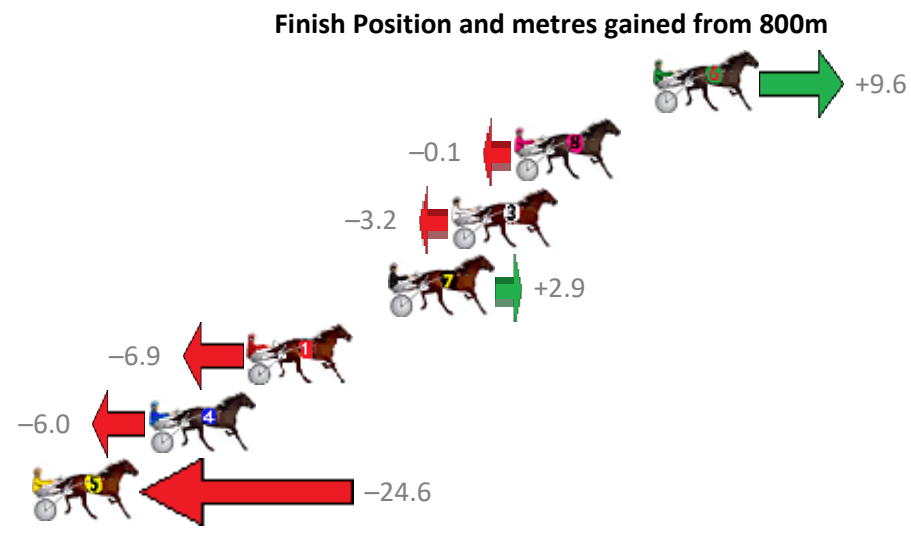

Redcliffe Race 8 Distance 2040m

Wednesday, 17 June 2020

Gross Time: 2:37.70 MileRate: 2:04.40 LeadTime: 32.60s First Qtr: 33.50s Second Qtr: 32.60s Third Qtr: 30.20s Fourth Qtr: 28.80s

No	Horse	Plc	Margin	Time	800Time (W)	400 Time (W)
6	HOLDINGNO CURRENCY	1	0.0m	2:37.70	58.30s (1)	28.28s (1)
8	BRONSKI MACARENA	2	5.5m	2:38.12	59.01s (1)	28.96s (1)
3	HOLLIE	3	8.0m	2:38.30	59.23s (0)	29.04s (0)
7	CARIBBEAN ROCKET	4	10.5m	2:38.49	58.79s (0)	28.62s (0)
1	STAR OF WONDER	5	16.1m	2:38.92	59.51s (0)	29.32s (0)
4	THE LAST STARFIRE	6	20.0m	2:39.21	59.44s (1)	29.34s (1)
5	CRUISIN ALONG	7	24.6m	2:39.56	60.80s (0)	30.56s (0)

Sectionals
Powered by

Home of Australian Harness Sectionals

Get your sectionals delivered to your inbox daily

Check out www.pjdata.com.au

The Racing Queensland Board (trading as Racing Queensland) and provider are not responsible for the completeness or accuracy of any of the information contained herein, and makes no representations about its suitability for any purpose.