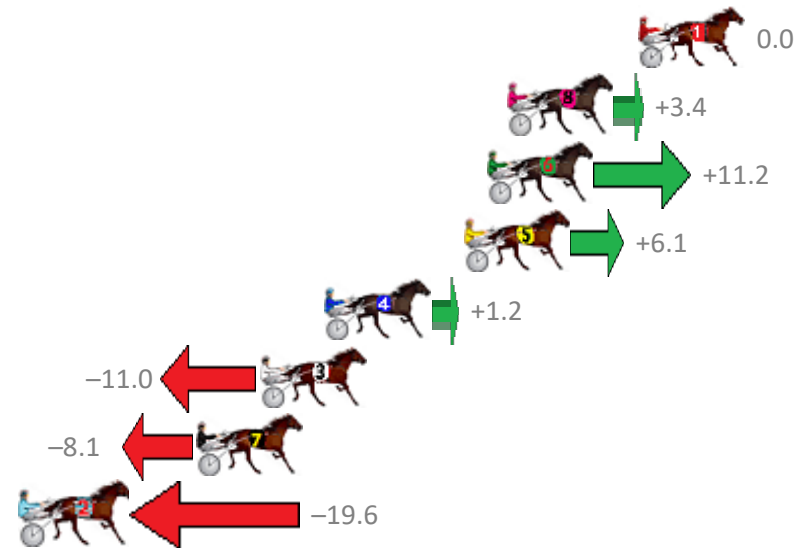

Redcliffe Race 3 Distance 1780m

Wednesday, 17 June 2020

Gross Time: 2:11.70 MileRate: 1:59.10 LeadTime: 11.50s First Qtr: 32.10s Second Qtr: 31.30s Third Qtr: 28.00s Fourth Qtr: 28.80s

No	Horse	Plc	Margin	Time	800Time (W)	400 Time (W)
1	MAYWYNS JEWEL	1	0.0m	2:11.70	56.80s (0)	28.80s (0)
8	ALLSTAR SEA	2	5.2m	2:12.09	56.56s (1)	28.81s (2)
6	PILOT PETE	3	6.0m	2:12.15	56.01s (1)	28.21s (1)
5	IMA REGAL JET	4	6.9m	2:12.22	56.37s (1)	28.59s (1)
4	MISS CATALINA	5	12.4m	2:12.64	56.72s (0)	28.61s (0)
3	MISS LILY MAY	6	15.0m	2:12.83	57.58s (1)	29.80s (1)
7	GUTS	7	17.5m	2:13.02	57.37s (0)	29.32s (0)
2	OUR DOUG	8	24.4m	2:13.54	58.18s (0)	30.13s (0)

Finish Position and metres gained from 800m

Sectionals
Powered by

Home of Australian Harness Sectionals

Get your sectionals delivered to your inbox daily

Check out www.pjdata.com.au

The Racing Queensland Board (trading as Racing Queensland) and provider are not responsible for the completeness or accuracy of any of the information contained herein, and makes no representations about its suitability for any purpose.