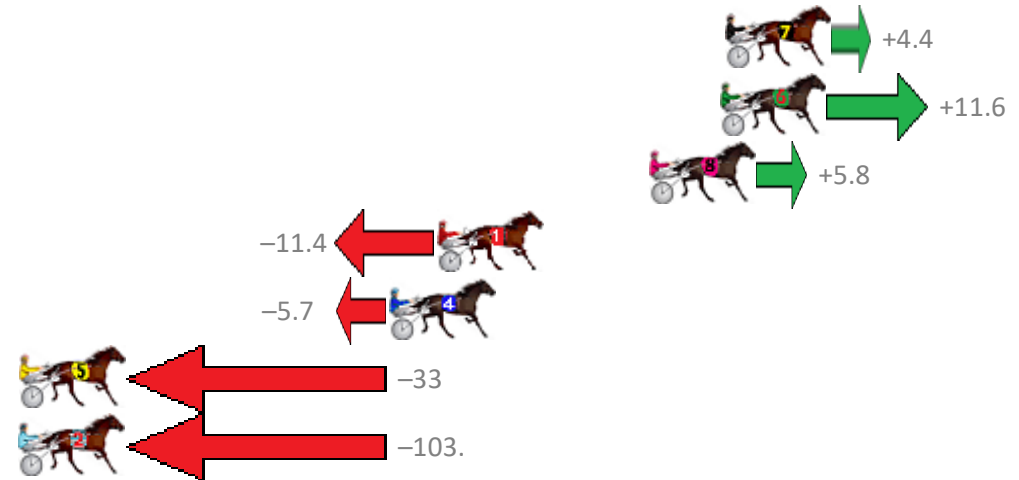

Redcliffe Race 7 Distance 2040m

Wednesday, 17 June 2020

Gross Time: 2:35.50 MileRate: 2:02.70 LeadTime: 32.10s First Qtr: 31.50s Second Qtr: 31.40s Third Qtr: 30.40s Fourth Qtr: 30.10s

NoHorse	Plc	Margin	Time	800Time (W)	400 Time (W)
7 GIDUP DARCY	1	0.0m	2:35.50	60.17s (0)	29.82s (1)
6 MAYWYNS HONEY	2	0.2m	2:35.52	59.63s (1)	29.43s (2)
8 FAIREACHDAINN	3	3.0m	2:35.74	60.06s (0)	29.73s (1)
1 HARRY CROFT	4	11.4m	2:36.40	61.36s (0)	30.95s (0)
4 CATCH THE BOUQUET	5	13.3m	2:36.55	60.93s (1)	30.74s (2)
5 FORTYFIVE ROCK	6	46.9m	2:39.20	62.93s (0)	32.53s (0)
2 ELSIES GIRL	7	106.7m	2:43.91	68.30s (1)	36.65s (1)

Finish Position and metres gained from 800m

Sectionals
Powered by

Home of Australian Harness Sectionals

Get your sectionals delivered to your inbox daily

Check out www.pjdata.com.au

The Racing Queensland Board (trading as Racing Queensland) and provider are not responsible for the completeness or accuracy of any of the information contained herein, and makes no representations about its suitability for any purpose.