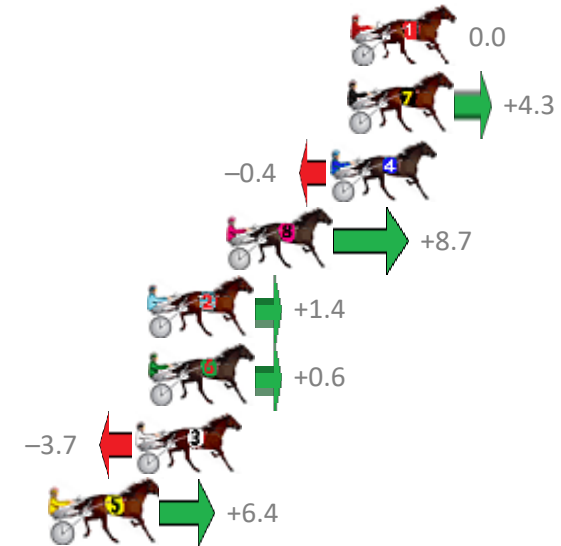

Redcliffe Race 2 Distance 1780m

Wednesday, 17 June 2020

Gross Time: 2:11.50 MileRate: 1:58.90 LeadTime: 11.70s First Qtr: 30.60s Second Qtr: 30.90s Third Qtr: 28.90s Fourth Qtr: 29.40s

No	Horse	Plc	Margin	Time	800Time (W)	400 Time (W)
1	BRIGHTON PRINCE	1	0.0m	2:11.50	58.30s (0)	29.40s (0)
7	MAJOR LUCKY	2	0.1m	2:11.51	57.99s (0)	29.04s (0)
4	MONTEREY JACK	3	0.8m	2:11.56	58.33s (1)	29.37s (1)
8	ITSMEGS	4	4.9m	2:11.88	57.67s (1)	28.60s (2)
2	WARNER	5	8.0m	2:12.12	58.20s (1)	29.22s (2)
6	JENUFLECTION	6	8.0m	2:12.12	58.26s (0)	29.28s (0)
3	DARBY BRIGHTS	7	8.5m	2:12.16	58.57s (1)	29.32s (1)
5	GHOST GUM	8	11.8m	2:12.41	57.84s (1)	28.86s (1)

Finish Position and metres gained from 800m

Sectionals
Powered by

Home of Australian Harness Sectionals

Get your sectionals delivered to your inbox daily

Check out www.pjdata.com.au

The Racing Queensland Board (trading as Racing Queensland) and provider are not responsible for the completeness or accuracy of any of the information contained herein, and makes no representations about its suitability for any purpose.