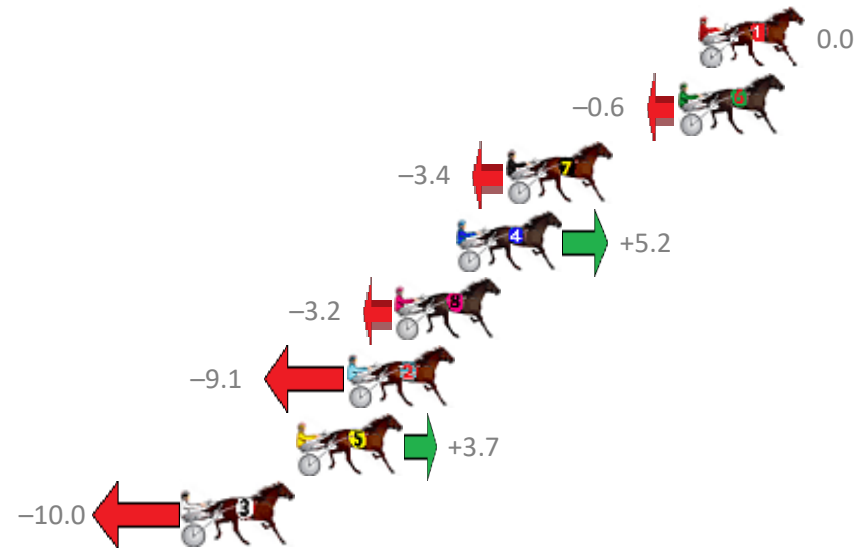

Redcliffe Race 5 Distance 2040m

Wednesday, 17 June 2020

Gross Time: 2:34.70 MileRate: 2:02.10 LeadTime: 34.50s First Qtr: 32.20s Second Qtr: 31.30s Third Qtr: 28.60s Fourth Qtr: 28.10s

NoHorse	Plc	Margin	Time	800Time (W)	400 Time (W)
1 BEEF CITY STARZZZ	1	0.0m	2:34.70	56.70s (0)	28.10s (0)
6 MONTANA EXPRESS	2	0.8m	2:34.76	56.74s (1)	28.16s (1)
7 CANNAN	3	7.6m	2:35.26	56.94s (0)	28.32s (0)
4 DAPPER BESSIE	4	9.6m	2:35.41	56.33s (1)	27.99s (2)
8 WHATA STRIDE	5	12.0m	2:35.59	56.93s (0)	28.24s (0)
2 TICK OF THE CLOCK	6	13.9m	2:35.73	57.34s (1)	28.74s (1)
5 BUKTHSYSTEM	7	15.9m	2:35.87	56.44s (1)	27.98s (2)
3 DALLAS COWGIRL	8	20.4m	2:36.21	57.40s (1)	28.62s (1)

Finish Position and metres gained from 800m

Sectionals
Powered by

Home of Australian Harness Sectionals

Get your sectionals delivered to your inbox daily

Check out www.pjdata.com.au

The Racing Queensland Board (trading as Racing Queensland) and provider are not responsible for the completeness or accuracy of any of the information contained herein, and makes no representations about its suitability for any purpose.