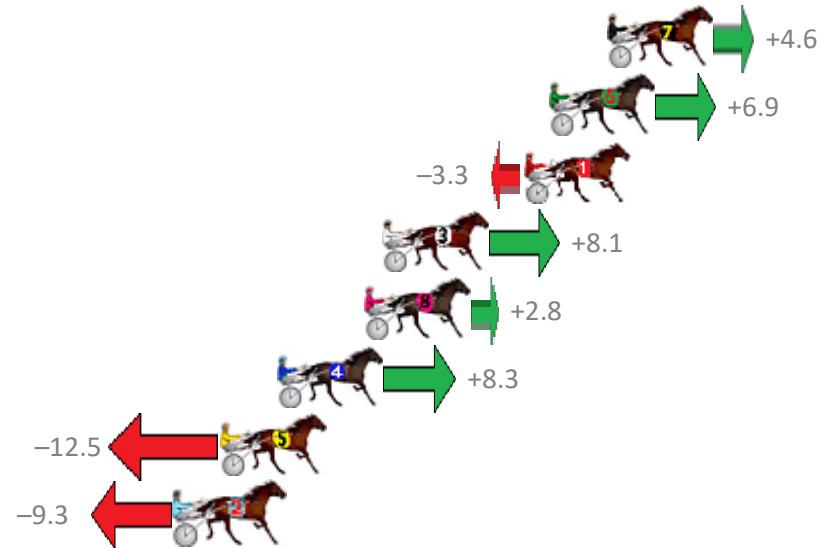

Redcliffe Race 1 Distance 1780m

Wednesday, 17 June 2020

Gross Time: 2:08.30 MileRate: 1:56.00 LeadTime: 11.50s First Qtr: 29.80s Second Qtr: 29.70s Third Qtr: 28.40s Fourth Qtr: 28.90s

NoHorse	Plc	Margin	Time	800Time (W)	400 Time (W)
7 BUMPER	1	0.0m	2:08.30	56.97s (0)	28.57s (0)
6 ONE WISE MAN	2	2.3m	2:08.47	56.81s (0)	28.42s (0)
1 THE GUN ROCKSTAR	3	3.3m	2:08.55	57.54s (0)	29.14s (0)
3 WHOSTOLEMYPIGEON	4	8.9m	2:08.98	56.72s (1)	28.53s (2)
8 MY SECRET BEACH	5	9.6m	2:09.03	57.10s (1)	28.91s (2)
4 MAKE MINE JOE	6	13.1m	2:09.29	56.71s (1)	28.75s (1)
5 THEARTOFINFUSION	7	15.3m	2:09.46	58.19s (1)	29.67s (1)
2 BUSTN FEELZ GOOD	8	17.1m	2:09.60	57.96s (1)	29.48s (1)

Finish Position and metres gained from 800m

Sectionals
Powered by

Home of Australian Harness Sectionals

Get your sectionals delivered to your inbox daily

Check out www.pjdata.com.au

The Racing Queensland Board (trading as Racing Queensland) and provider are not responsible for the completeness or accuracy of any of the information contained herein, and makes no representations about its suitability for any purpose.