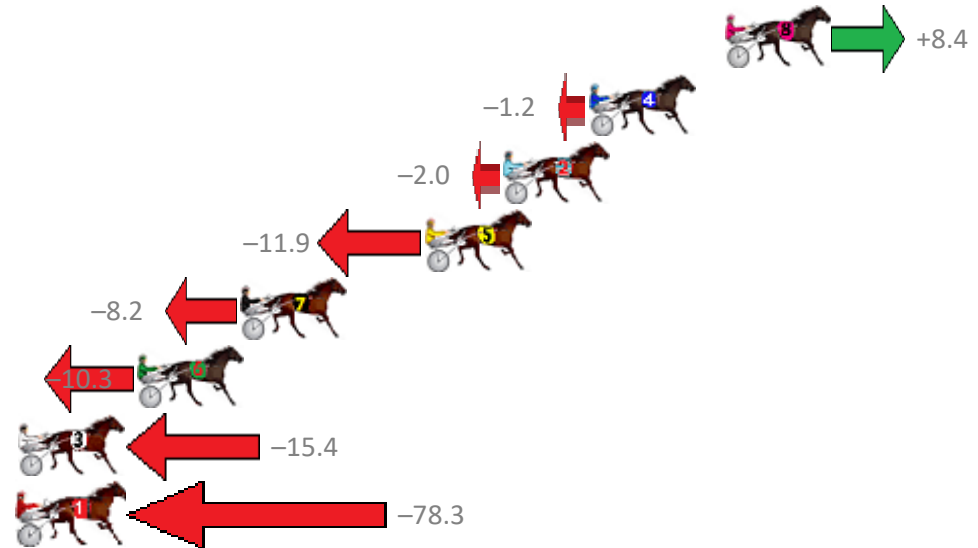

Redcliffe Race 6 Distance 2040m

Wednesday, 17 June 2020

Gross Time: 2:34.40 MileRate: 2:01.80 LeadTime: 31.80s First Qtr: 30.80s Second Qtr: 31.50s Third Qtr: 30.90s Fourth Qtr: 29.40s

NoHorse	Plc	Margin	Time	800Time (W)	400 Time (W)
8 TORQUE TO THE MAX	1	0.0m	2:34.40	59.67s (1)	28.76s (1)
4 TRENTLEIGH	2	5.4m	2:34.82	60.39s (1)	29.46s (1)
2 MELTON LUCKY	3	8.8m	2:35.08	60.45s (0)	29.41s (0)
5 MAGHERA MAGGIE	4	11.9m	2:35.32	61.19s (1)	30.27s (1)
7 WEASEL	5	19.2m	2:35.88	60.91s (0)	29.87s (0)
6 BAMBOLE NERE	6	23.3m	2:36.20	61.07s (1)	30.12s (1)
3 MELTON MAX GENTLE	7	31.2m	2:36.81	61.45s (0)	30.41s (0)
1 LIVING FREE	8	79.9m	2:40.56	66.17s (0)	34.98s (0)

Finish Position and metres gained from 800m

Sectionals
Powered by

Home of Australian Harness Sectionals

Get your sectionals delivered to your inbox daily

Check out www.pjdata.com.au

The Racing Queensland Board (trading as Racing Queensland) and provider are not responsible for the completeness or accuracy of any of the information contained herein, and makes no representations about its suitability for any purpose.