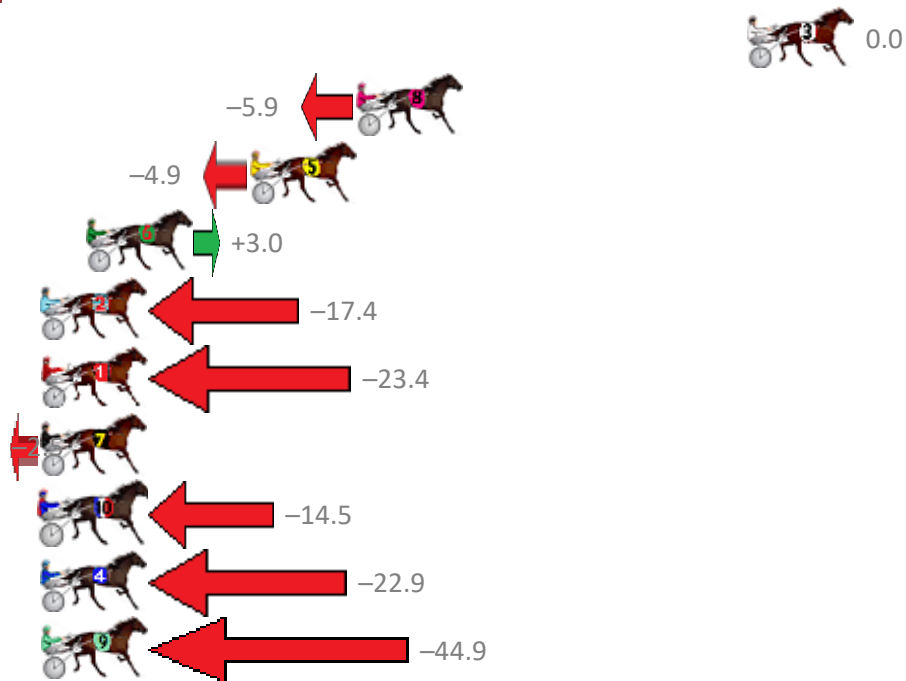

Albion Park Race 9 Distance 1660m

Tuesday, 16 June 2020

Gross Time: 1:56.50 MileRate: 1:53.00 LeadTime: 3.40s First Qtr: 27.60s Second Qtr: 29.10s Third Qtr: 28.10s Fourth Qtr: 28.30s

NoHorse	Plc	Margin	Time	800Time (W)	400 Time (W)
3 OUR FRIEND	1	0.0m	1:56.50	56.40s (0)	28.30s (0)
8 NIFTY STUDLEIGH	2	15.5m	1:57.65	56.81s (0)	28.43s (0)
5 KOOKABURRAPRINCESS	3	19.7m	1:57.96	56.74s (0)	28.43s (0)
6 SHADYS DELIGHT	4	26.2m	1:58.45	56.19s (1)	27.81s (0)
2 A ROCKNROLL LEGACY	5	28.0m	1:58.58	57.62s (1)	29.06s (1)
1 ZED EXPRESS	6	28.6m	1:58.63	58.04s (0)	29.66s (0)
7 HUGHIES SISTER	7	31.7m	1:58.86	56.58s (0)	28.56s (0)
10 ZENMACH	8	34.3m	1:59.05	57.42s (1)	28.91s (1)
4 MISTER DECORUM	9	47.7m	2:00.05	58.01s (1)	29.46s (1)
9 SHEZ GOT BLING	10	60.1m	2:00.97	59.55s (1)	30.87s (0)

Finish Position and metres gained from 800m

Sectionals
Powered by

Home of Australian Harness Sectionals

Get your sectionals delivered to your inbox daily

Check out www.pjdata.com.au

The Racing Queensland Board (trading as Racing Queensland) and provider are not responsible for the completeness or accuracy of any of the information contained herein, and makes no representations about its suitability for any purpose.