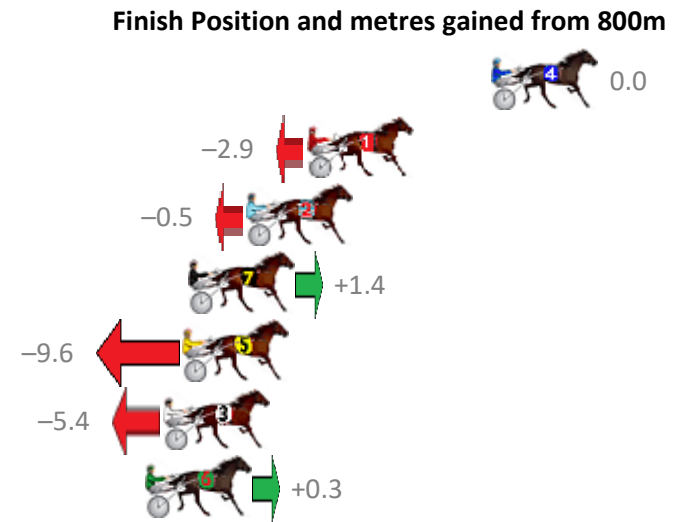

Albion Park Race 3 Distance 1660m

Tuesday, 16 June 2020

Gross Time: 2:00.50 MileRate: 1:56.80 LeadTime: 3.50s First Qtr: 28.40s Second Qtr: 31.60s Third Qtr: 28.30s Fourth Qtr: 28.70s

NoHorse	Plc	Margin	Time	800Time (W)	400 Time (W)
4 GARLAND GREENE	1	0.0m	2:00.50	57.00s (0)	28.70s (0)
1 JUSTABILIKEMUM	2	7.3m	2:01.05	57.21s (0)	28.81s (0)
2 MELPARK MAGIC	3	9.7m	2:01.23	57.04s (0)	28.56s (0)
7 HAVANA MAGIC	4	12.0m	2:01.40	56.90s (1)	28.54s (1)
5 GREG THE GREAT	5	12.2m	2:01.42	57.68s (1)	29.50s (1)
3 MATATOKI	6	13.0m	2:01.48	57.38s (1)	29.17s (1)
6 ROSEHILL MAGIC	7	13.7m	2:01.53	56.98s (0)	28.48s (0)

Sectionals
Powered by

Home of Australian Harness Sectionals

Get your sectionals delivered to your inbox daily

Check out www.pjdata.com.au

The Racing Queensland Board (trading as Racing Queensland) and provider are not responsible for the completeness or accuracy of any of the information contained herein, and makes no representations about its suitability for any purpose.