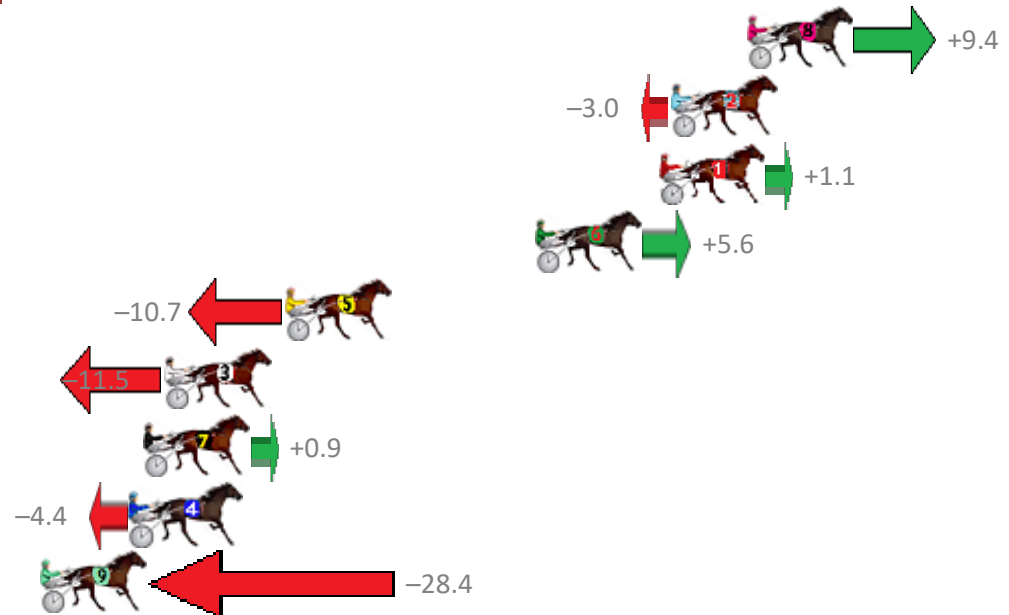

Albion Park Race 8 Distance 2138m

Tuesday, 16 June 2020

Gross Time: 2:34.70 MileRate: 1:56.40 LeadTime: 39.00s First Qtr: 31.10s Second Qtr: 30.30s Third Qtr: 27.00s Fourth Qtr: 27.30s

NoHorse	Plc	Margin	Time	800Time (W)	400 Time (W)
8 HES OKEY DOKEY	1	0.0m	2:34.70	53.67s (0)	26.70s (0)
2 WINKANDITSOVER	2	3.0m	2:34.92	54.50s (0)	27.50s (0)
1 OUR LITTLE DIGGER	3	3.5m	2:34.95	54.23s (0)	27.23s (0)
6 STOMPPEM	4	8.4m	2:35.30	53.92s (0)	26.96s (0)
5 UNASSUMING CHAMP	5	18.3m	2:36.02	55.02s (1)	27.88s (1)
3 CHRISTIAN MAJOR	6	23.1m	2:36.36	55.08s (1)	27.75s (1)
7 THATS HOW WEROLL	7	23.9m	2:36.42	54.24s (1)	27.59s (2)
4 PSYCHEDELIC	8	24.4m	2:36.45	54.60s (2)	27.91s (2)
9 ABRIDGED	9	43.8m	2:37.85	56.22s (2)	29.51s (2)

Finish Position and metres gained from 800m

Sectionals
Powered by

Home of Australian Harness Sectionals

Get your sectionals delivered to your inbox daily

Check out www.pjdata.com.au

The Racing Queensland Board (trading as Racing Queensland) and provider are not responsible for the completeness or accuracy of any of the information contained herein, and makes no representations about its suitability for any purpose.