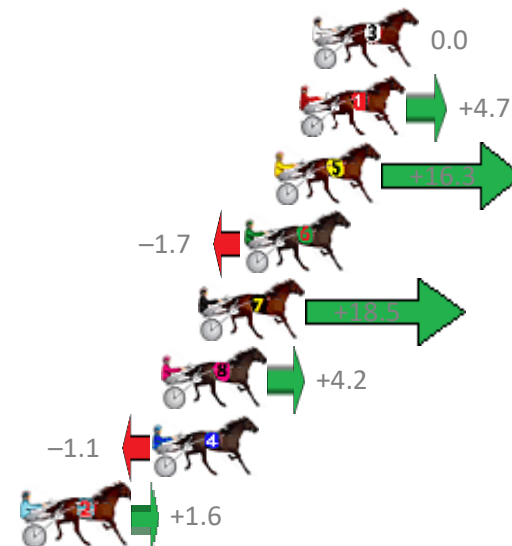

Albion Park Race 6 Distance 2138m

Tuesday, 16 June 2020

Gross Time: 2:32.00 MileRate: 1:54.40 LeadTime: 37.00s First Qtr: 30.30s Second Qtr: 28.70s Third Qtr: 27.40s Fourth Qtr: 28.60s

NoHorse	Plc	Margin	Time	800Time (W)	400 Time (W)
3 DATTITUDE	1	0.0m	2:32.00	56.00s (0)	28.60s (0)
1 BLACKJACK BART	2	0.5m	2:32.04	55.67s (0)	28.29s (0)
5 JUST DEAL IT	3	1.5m	2:32.11	54.87s (1)	27.80s (1)
6 ROCKNROLL CLASSIC	4	2.7m	2:32.20	56.12s (1)	28.72s (1)
7 B MAC C	5	4.5m	2:32.34	54.71s (1)	27.85s (2)
8 MISTER DIAMOND	6	6.0m	2:32.45	55.71s (0)	28.33s (0)
4 TIMELESS APPEAL	7	6.3m	2:32.47	56.08s (1)	28.61s (1)
2 THE HUMMER	8	11.4m	2:32.86	55.89s (1)	28.64s (2)

Finish Position and metres gained from 800m

Sectionals
Powered by

Home of Australian Harness Sectionals

Get your sectionals delivered to your inbox daily

Check out www.pjdata.com.au

The Racing Queensland Board (trading as Racing Queensland) and provider are not responsible for the completeness or accuracy of any of the information contained herein, and makes no representations about its suitability for any purpose.