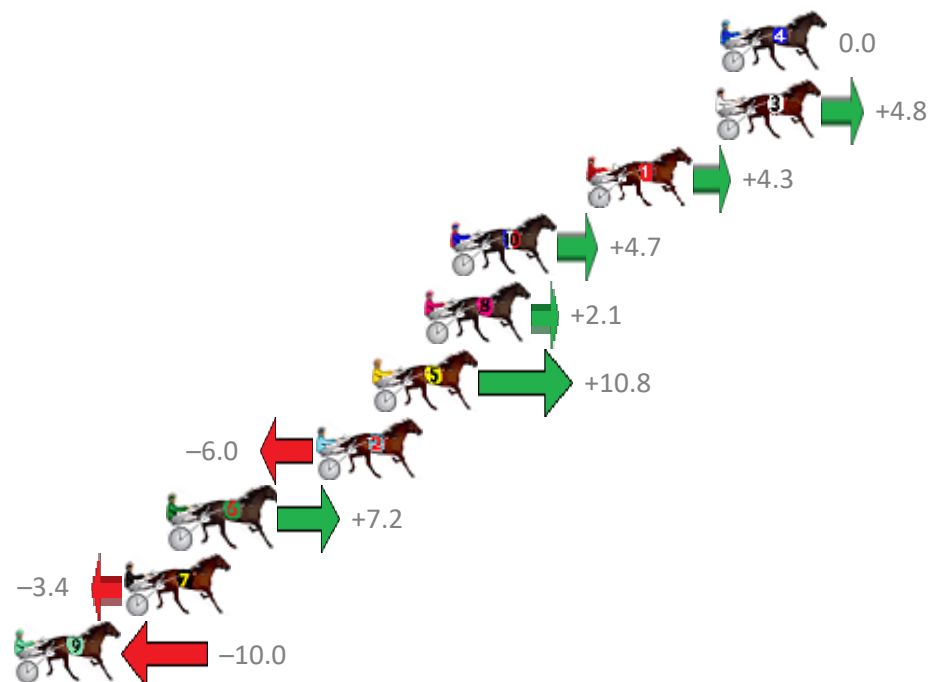

Albion Park Race 7 Distance 1660m

Tuesday, 16 June 2020

Gross Time: 1:56.00 MileRate: 1:52.50 LeadTime: 3.30s First Qtr: 27.00s Second Qtr: 30.00s Third Qtr: 27.40s Fourth Qtr: 28.30s

NoHorse	Plc	Margin	Time	800Time (W)	400 Time (W)
4 WILL THE WIZARD	1	0.0m	1:56.00	55.70s (0)	28.30s (0)
3 MUMMYS BOY	2	0.2m	1:56.01	55.37s (0)	27.99s (0)
1 JILLIBY GIZMO	3	5.3m	1:56.39	55.40s (0)	27.97s (0)
10 BETTERTHANAJEEP	4	10.7m	1:56.80	55.37s (1)	27.98s (2)
8 LANCELOT BROMAC	5	11.7m	1:56.87	55.55s (0)	28.08s (0)
5 SOHO TSUNAMI	6	13.8m	1:57.03	54.95s (1)	27.82s (1)
2 VIRGIL	7	16.0m	1:57.19	56.12s (1)	28.62s (1)
6 AQUA CRUISER	8	21.8m	1:57.62	55.20s (1)	27.98s (1)
7 JUSTA DALE	9	23.6m	1:57.75	55.94s (1)	28.78s (3)
9 ALWAYS AT NIGHT	10	28.2m	1:58.10	56.39s (0)	28.82s (0)

Finish Position and metres gained from 800m

Sectionals
Powered by

Home of Australian Harness Sectionals

Get your sectionals delivered to your inbox daily

Check out www.pjdata.com.au

The Racing Queensland Board (trading as Racing Queensland) and provider are not responsible for the completeness or accuracy of any of the information contained herein, and makes no representations about its suitability for any purpose.