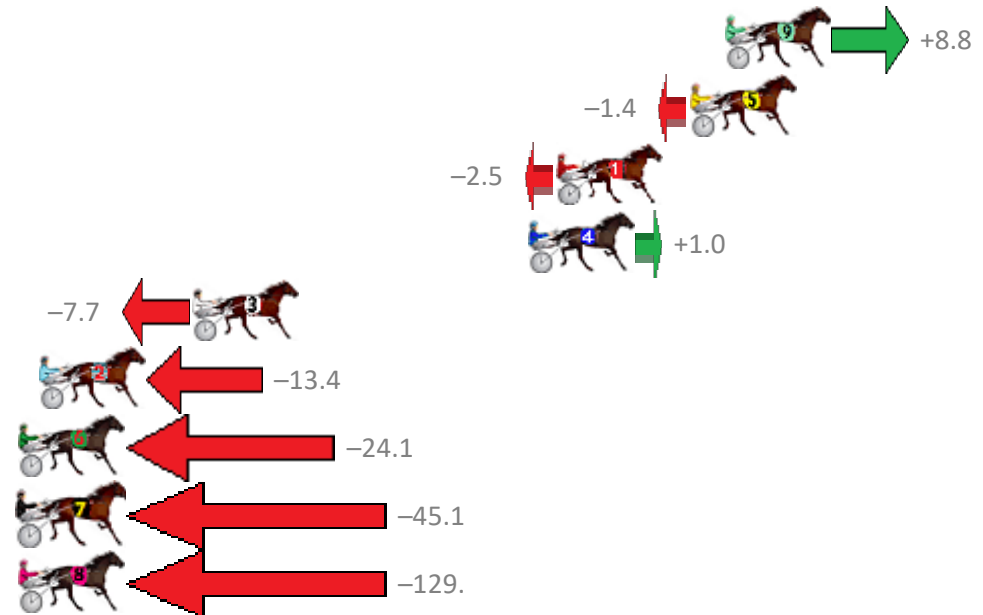

Albion Park Race 2 Distance 2138m

Tuesday, 16 June 2020

Gross Time: 2:43.70 MileRate: 2:02.10 LeadTime: 44.10s First Qtr: 31.40s Second Qtr: 29.80s Third Qtr: 29.00s Fourth Qtr: 29.40s

NoHorse	Plc	Margin	Time	800Time (W)	400 Time (W)
9 IS SOMETHINGBURNIN	1	0.0m	2:43.70	57.76s (1)	28.89s (1)
5 AVEROSS DON	2	1.4m	2:43.81	58.50s (0)	29.50s (0)
1 DAY TOURER	3	6.7m	2:44.22	58.58s (0)	29.50s (0)
4 OPIA	4	7.8m	2:44.30	58.33s (0)	29.21s (0)
3 DOWN UNDER RORS	5	21.1m	2:45.33	58.96s (1)	30.02s (1)
2 JANSSON	6	27.2m	2:45.80	59.37s (2)	30.66s (2)
6 NORAHS FLING	7	28.3m	2:45.88	60.15s (1)	31.26s (1)
7 DEFENCE GOT JUMPED	8	66.9m	2:48.86	61.67s (1)	32.08s (1)
8 WATTS UP MAORI	9	149.3m	2:55.21	67.82s (0)	38.27s (0)

Finish Position and metres gained from 800m

Sectionals
Powered by

Home of Australian Harness Sectionals

Get your sectionals delivered to your inbox daily

Check out www.pjdata.com.au

The Racing Queensland Board (trading as Racing Queensland) and provider are not responsible for the completeness or accuracy of any of the information contained herein, and makes no representations about its suitability for any purpose.