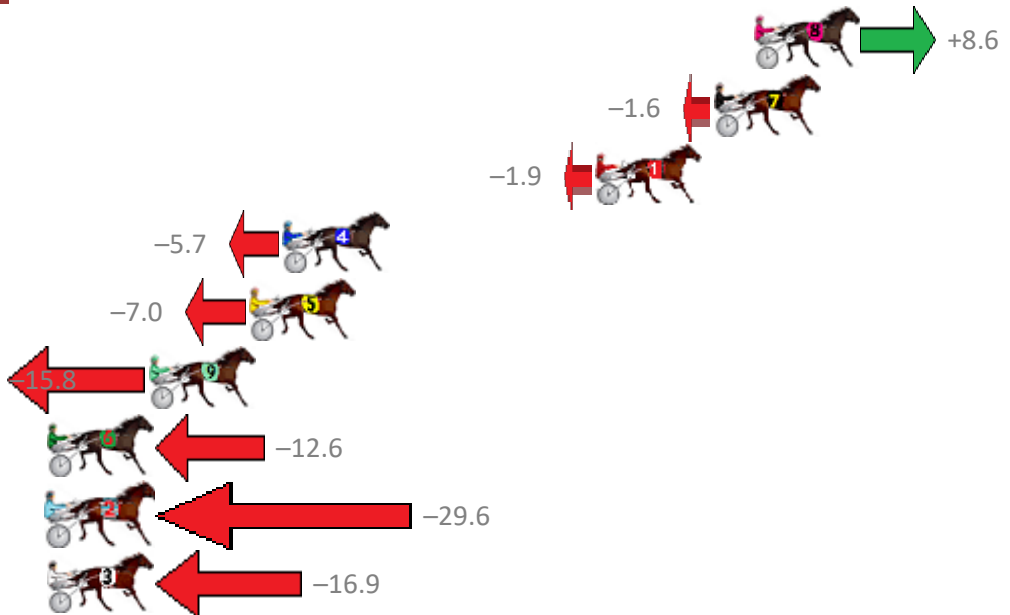

Albion Park Race 5 Distance 1660m

Tuesday, 16 June 2020

Gross Time: 1:55.40 MileRate: 1:51.90 LeadTime: 3.30s First Qtr: 27.50s Second Qtr: 29.30s Third Qtr: 27.50s Fourth Qtr: 27.80s

NoHorse	Plc	Margin	Time	800Time (W)	400 Time (W)
8 SABRAGE	1	0.0m	1:55.40	54.71s (0)	27.19s (0)
7 MAYWYNS BEST	2	1.6m	1:55.52	55.41s (0)	27.91s (0)
1 SECRET JACK	3	6.3m	1:55.86	55.43s (0)	27.93s (0)
4 THREO	4	18.7m	1:56.77	55.69s (0)	28.17s (0)
5 INTRANSIT	5	20.0m	1:56.86	55.78s (1)	28.28s (1)
9 FIOKI	6	24.0m	1:57.15	56.39s (1)	28.80s (2)
6 KETUT	7	29.4m	1:57.55	56.17s (2)	28.88s (2)
2 CHANTREY	8	33.6m	1:57.86	57.33s (1)	29.54s (1)
3 COMPLY OR DIE	9	34.3m	1:57.91	56.46s (0)	28.68s (0)

Finish Position and metres gained from 800m

Sectionals
Powered by

Home of Australian Harness Sectionals

Get your sectionals delivered to your inbox daily

Check out www.pjdata.com.au

The Racing Queensland Board (trading as Racing Queensland) and provider are not responsible for the completeness or accuracy of any of the information contained herein, and makes no representations about its suitability for any purpose.