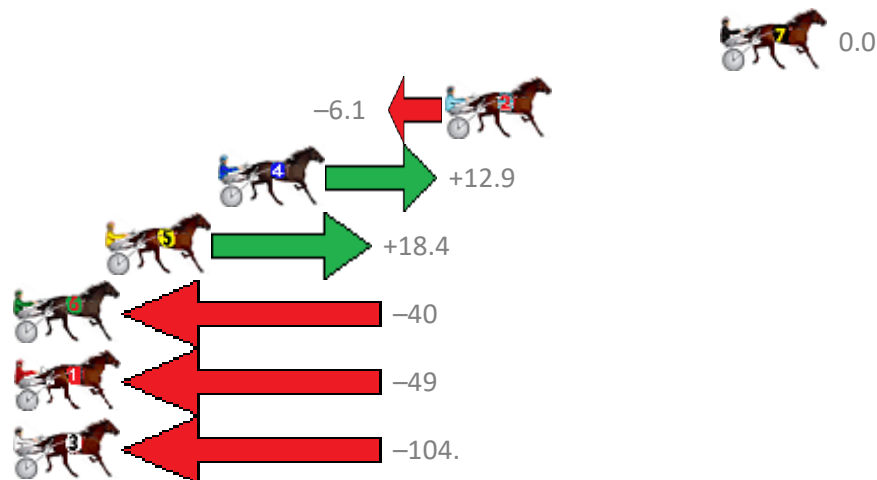

Albion Park Race 1 Distance 1628m

Tuesday, 16 June 2020

Gross Time: 2:10.40 MileRate: 2:07.30 LeadTime: 3.00s First Qtr: 34.70s Second Qtr: 32.40s Third Qtr: 29.90s Fourth Qtr: 30.40s

NoHorse	Plc	Margin	Time	800Time (W)	400 Time (W)
7 OKANAGAN	1	0.0m	2:10.40	60.30s (0)	30.40s (0)
2 DEFENSIVE GUY	2	10.9m	2:11.27	60.76s (0)	30.82s (0)
4 IGNITE	3	19.9m	2:11.98	59.33s (0)	30.44s (0)
5 ALDEBARAN SELENA	4	24.4m	2:12.34	58.92s (1)	30.60s (1)
6 HURRIKANE SPIRIT	5	59.5m	2:15.13	63.25s (0)	34.11s (1)
1 DEAD SET MUSCLE	6	59.7m	2:15.15	63.95s (0)	34.17s (0)
3 DEE DEE DIOR	7	146.9m	2:22.09	68.13s (0)	34.70s (0)

Finish Position and metres gained from 800m

Sectionals
Powered by

Home of Australian Harness Sectionals

Get your sectionals delivered to your inbox daily

Check out www.pjdata.com.au

The Racing Queensland Board (trading as Racing Queensland) and provider are not responsible for the completeness or accuracy of any of the information contained herein, and makes no representations about its suitability for any purpose.