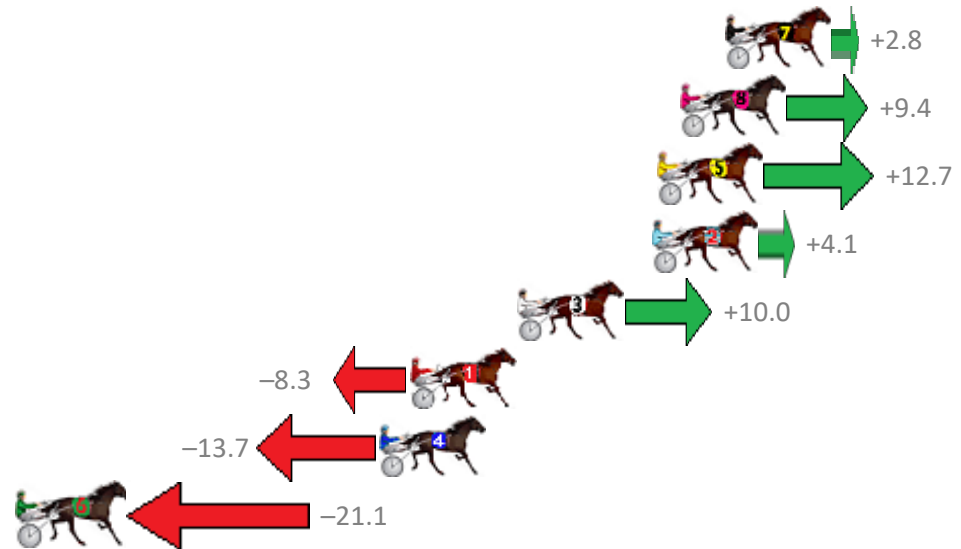

Redcliffe Race 3 Distance 1780m

Thursday, 4 June 2020

Gross Time: 2:11.40 MileRate: 1:58.80 LeadTime: 11.20s First Qtr: 30.00s Second Qtr: 30.10s Third Qtr: 29.50s Fourth Qtr: 30.60s

NoHorse	Plc	Margin	Time	800Time (W)	400 Time (W)
7 NIKALONG HENRY	1	0.0m	2:11.40	59.89s (1)	30.49s (1)
8 THANKHEAVNFORGIRLS	2	1.8m	2:11.54	59.40s (1)	29.99s (2)
5 DOWNTOWN LUCCA	3	2.7m	2:11.62	59.15s (1)	29.77s (1)
2 TORQUE TO THE MAX	4	2.9m	2:11.63	59.79s (1)	30.39s (2)
3 LITTLEDEE	5	8.2m	2:12.06	59.35s (0)	29.85s (1)
1 TOTAL DELIRIUM	6	12.5m	2:12.40	60.72s (0)	31.22s (0)
4 SOMEBEACHSOMEGIFT	7	13.7m	2:12.50	61.12s (0)	31.64s (0)
6 FRANCO NEVAEH	8	33.7m	2:14.10	61.68s (0)	32.02s (0)

Finish Position and metres gained from 800m

Sectionals
Powered by

Home of Australian Harness Sectionals

Get your sectionals delivered to your inbox daily

Check out www.pjdata.com.au

The Racing Queensland Board (trading as Racing Queensland) and provider are not responsible for the completeness or accuracy of any of the information contained herein, and makes no representations about its suitability for any purpose.