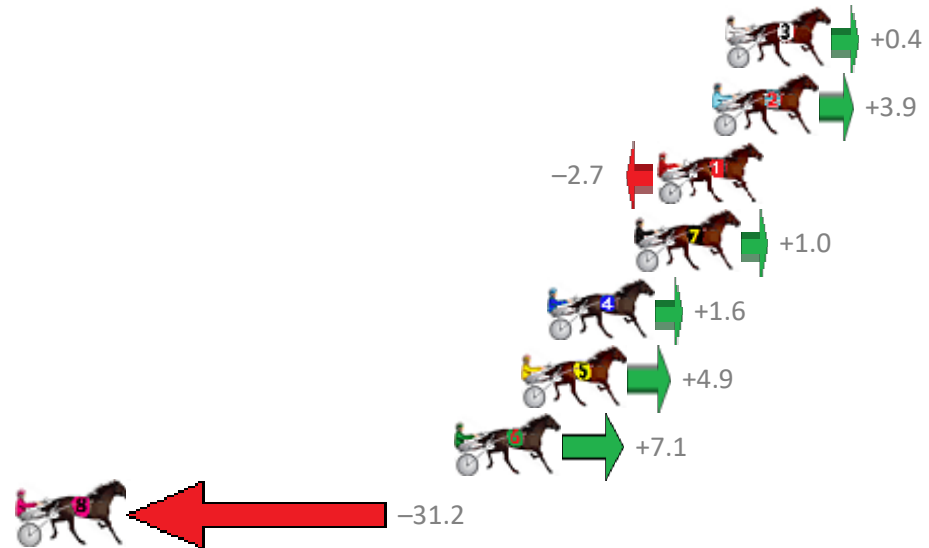

Redcliffe Race 8 Distance 1780m

Thursday, 4 June 2020

Gross Time: 2:12.00 MileRate: 1:59.40 LeadTime: 11.30s First Qtr: 31.20s Second Qtr: 31.90s Third Qtr: 29.00s Fourth Qtr: 28.60s

NoHorse	Plc	Margin	Time	800Time (W)	400 Time (W)
3 FEELS LIKA WINNER	1	0.0m	2:12.00	57.57s (1)	28.59s (1)
2 HOLDINGNO CURRENCY	2	0.5m	2:12.04	57.32s (1)	28.31s (1)
1 STORM GILBERT	3	2.7m	2:12.20	57.79s (0)	28.79s (0)
7 ALL GOOD WALLY	4	3.6m	2:12.27	57.53s (0)	28.53s (0)
4 HESLUVABLE	5	7.0m	2:12.53	57.49s (1)	28.46s (1)
5 WHATELEY	6	8.1m	2:12.61	57.25s (1)	28.27s (2)
6 FAMOUS SHOES	7	10.7m	2:12.80	57.09s (1)	28.19s (0)
8 SHEZ GOT BLING	8	40.2m	2:15.02	59.83s (0)	30.79s (0)

Finish Position and metres gained from 800m

Sectionals
Powered by

Home of Australian Harness Sectionals

Get your sectionals delivered to your inbox daily

Check out www.pjdata.com.au

The Racing Queensland Board (trading as Racing Queensland) and provider are not responsible for the completeness or accuracy of any of the information contained herein, and makes no representations about its suitability for any purpose.