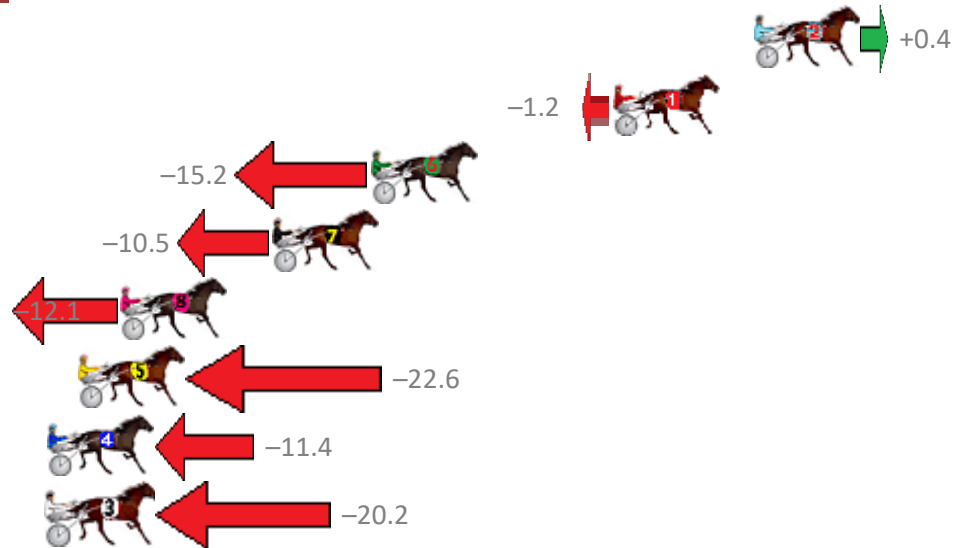

Redcliffe Race 7 Distance 1780m

Thursday, 4 June 2020

Gross Time: 2:10.70 MileRate: 1:58.20 LeadTime: 11.40s First Qtr: 30.80s Second Qtr: 31.20s Third Qtr: 29.50s Fourth Qtr: 27.80s

NoHorse	Plc	Margin	Time	800Time (W)	400 Time (W)
2 TOANUI SPIRIT	1	0.0m	2:10.70	57.27s (0)	27.80s (0)
1 CANNAN	2	5.6m	2:11.11	57.39s (0)	27.84s (0)
6 MAYWYNS JEWEL	3	15.2m	2:11.81	58.38s (1)	28.68s (1)
7 MISS CATALINA	4	19.1m	2:12.10	58.05s (0)	28.40s (0)
8 GUTS	5	25.1m	2:12.54	58.16s (1)	28.62s (1)
5 LA PISTOLA	6	26.8m	2:12.66	58.91s (1)	29.13s (1)
4 RITCHIE BEE	7	28.6m	2:12.79	58.11s (1)	29.04s (2)
3 WHATA CHALLENGE	8	29.0m	2:12.82	58.74s (1)	29.46s (2)

Finish Position and metres gained from 800m

Sectionals
Powered by

Home of Australian Harness Sectionals

Get your sectionals delivered to your inbox daily

Check out www.pjdata.com.au

The Racing Queensland Board (trading as Racing Queensland) and provider are not responsible for the completeness or accuracy of any of the information contained herein, and makes no representations about its suitability for any purpose.