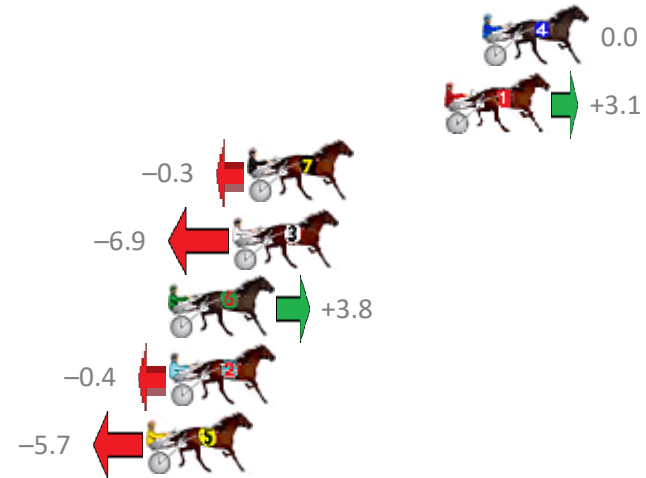

Redcliffe Race 6 Distance 1780m

Thursday, 4 June 2020

Gross Time: 2:13.10 MileRate: 2:00.30 LeadTime: 11.50s First Qtr: 32.70s Second Qtr: 31.30s Third Qtr: 29.20s Fourth Qtr: 28.40s

NoHorse	Plc	Margin	Time	800Time (W)	400 Time (W)
4 JEWEL OF PEAK	1	0.0m	2:13.10	57.60s (0)	28.40s (0)
1 KAY NORA SHANNON	2	1.5m	2:13.21	57.38s (0)	28.15s (0)
7 JENUFLECTION	3	9.3m	2:13.79	57.62s (0)	28.32s (0)
3 ART SUNSET	4	9.9m	2:13.84	58.09s (1)	28.83s (1)
6 SWAFFHAM WATER	5	12.4m	2:14.03	57.33s (1)	28.05s (0)
2 ITSMEGS	6	12.4m	2:14.03	57.63s (1)	28.36s (2)
5 OUR LITTLE GIRL	7	13.3m	2:14.09	58.01s (1)	28.73s (1)

Finish Position and metres gained from 800m

Sectionals
Powered by

Home of Australian Harness Sectionals

Get your sectionals delivered to your inbox daily

Check out www.pjdata.com.au

The Racing Queensland Board (trading as Racing Queensland) and provider are not responsible for the completeness or accuracy of any of the information contained herein, and makes no representations about its suitability for any purpose.