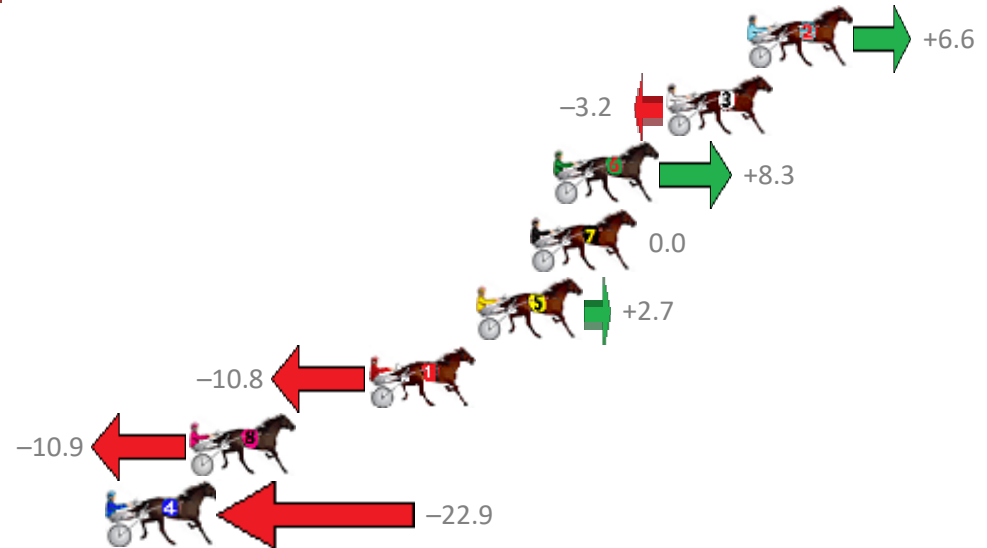

Redcliffe Race 2 Distance 1780m

Thursday, 4 June 2020

Gross Time: 2:12.90 MileRate: 2:00.20 LeadTime: 11.20s First Qtr: 31.70s Second Qtr: 31.20s Third Qtr: 29.90s Fourth Qtr: 28.90s

NoHorse	Plc	Margin	Time	800Time (W)	400 Time (W)
2 MANOFLISA	1	0.0m	2:12.90	58.32s (1)	28.38s (2)
3 PEGGY STARDUST	2	3.2m	2:13.14	59.03s (0)	29.13s (0)
6 WESTERN SHOWGIRL	3	7.7m	2:13.48	58.19s (1)	28.06s (0)
7 PERFECT FEELING	4	8.6m	2:13.55	58.80s (0)	28.87s (0)
5 KID CALVERT	5	10.7m	2:13.71	58.60s (0)	28.82s (1)
1 DANCING IN MANOLOS	6	15.0m	2:14.04	59.59s (0)	29.63s (0)
8 THE LAST STARFIRE	7	22.1m	2:14.58	59.60s (1)	29.61s (2)
4 HURRIKANE SPECIAL	8	25.3m	2:14.82	60.47s (1)	30.36s (1)

Finish Position and metres gained from 800m

Sectionals
Powered by

Home of Australian Harness Sectionals

Get your sectionals delivered to your inbox daily

Check out www.pjdata.com.au

The Racing Queensland Board (trading as Racing Queensland) and provider are not responsible for the completeness or accuracy of any of the information contained herein, and makes no representations about its suitability for any purpose.