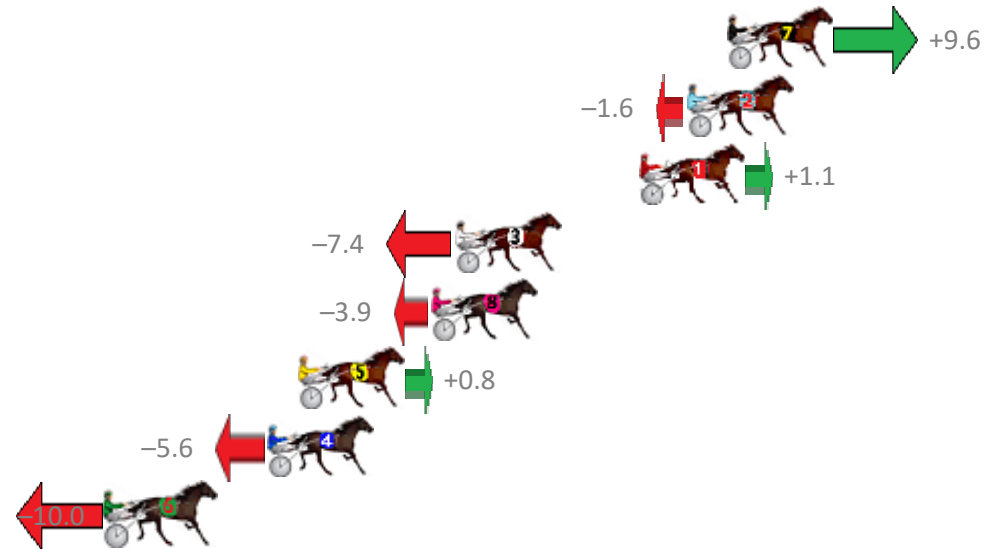

Redcliffe Race 9 Distance 1780m

Thursday, 4 June 2020

Gross Time: 2:11.20 MileRate: 1:58.60 LeadTime: 11.40s First Qtr: 30.90s Second Qtr: 31.70s Third Qtr: 28.50s Fourth Qtr: 28.70s

NoHorse	Plc	Margin	Time	800Time (W)	400 Time (W)
7 TARGARYEN HANOVER	1	0.0m	2:11.20	56.52s (0)	28.02s (0)
2 FRENCH GLOBE	2	1.6m	2:11.32	57.31s (0)	28.81s (0)
1 BARA JAYLA	3	3.5m	2:11.46	57.12s (0)	28.61s (0)
3 STUDLEIGH WILL	4	10.8m	2:12.01	57.73s (1)	29.14s (1)
8 RED TERROR	5	11.7m	2:12.08	57.48s (1)	28.92s (1)
5 LONESTAR LAD	6	17.0m	2:12.48	57.14s (1)	29.57s (2)
4 EULO FLYER	7	18.2m	2:12.57	57.60s (1)	29.14s (2)
6 BALLATOR THOR	8	24.6m	2:13.05	57.91s (0)	29.36s (0)

Finish Position and metres gained from 800m

Sectionals
Powered by

Home of Australian Harness Sectionals

Get your sectionals delivered to your inbox daily

Check out www.pjdata.com.au

The Racing Queensland Board (trading as Racing Queensland) and provider are not responsible for the completeness or accuracy of any of the information contained herein, and makes no representations about its suitability for any purpose.