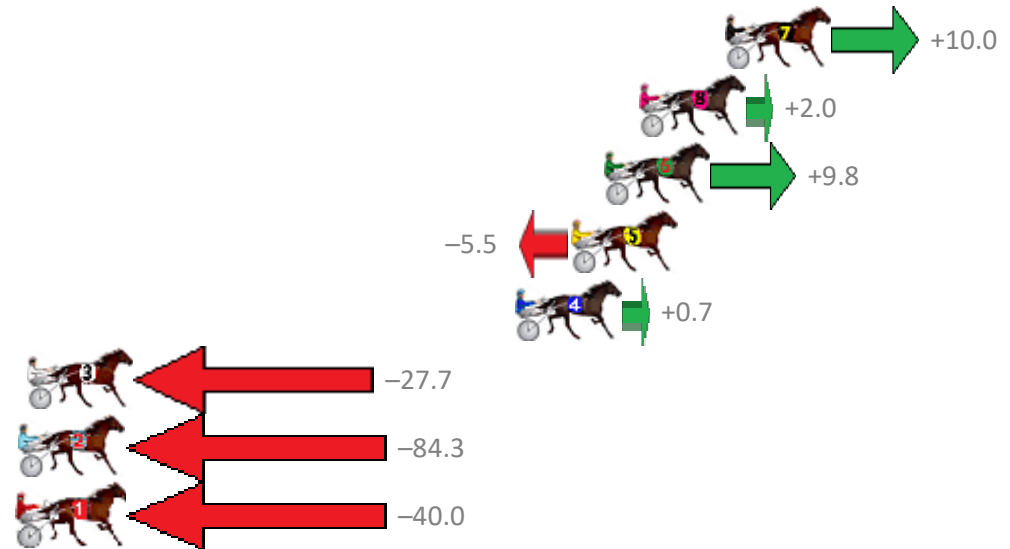

Redcliffe Race 5 Distance 1780m

Thursday, 4 June 2020

Gross Time: 2:11.40 MileRate: 1:58.80 LeadTime: 11.40s First Qtr: 30.10s Second Qtr: 31.60s Third Qtr: 28.70s Fourth Qtr: 29.60s

NoHorse	Plc	Margin	Time	800Time (W)	400 Time (W)
7 SWEET LOMBO	1	0.0m	2:11.40	57.58s (1)	29.60s (1)
8 MONTANA FLASH	2	3.4m	2:11.66	58.16s (1)	29.01s (1)
6 WHATTA GOOD REASO	3	4.8m	2:11.77	57.59s (1)	29.48s (2)
5 SHES MISS DEVINE	4	6.1m	2:11.87	58.70s (1)	29.58s (1)
4 ALEX TEE	5	8.3m	2:12.04	58.25s (0)	28.86s (1)
3 BIG GEM MONTANA	6	27.7m	2:13.55	60.31s (0)	31.43s (0)
2 ONE HELLAVA PARTY	7	88.7m	2:18.28	64.41s (0)	35.07s (0)
1 DEVILISH CHILD	8	110.0m	2:19.93	61.20s (0)	31.07s (0)

Finish Position and metres gained from 800m

Sectionals
Powered by

Home of Australian Harness Sectionals

Get your sectionals delivered to your inbox daily

Check out www.pjdata.com.au

The Racing Queensland Board (trading as Racing Queensland) and provider are not responsible for the completeness or accuracy of any of the information contained herein, and makes no representations about its suitability for any purpose.