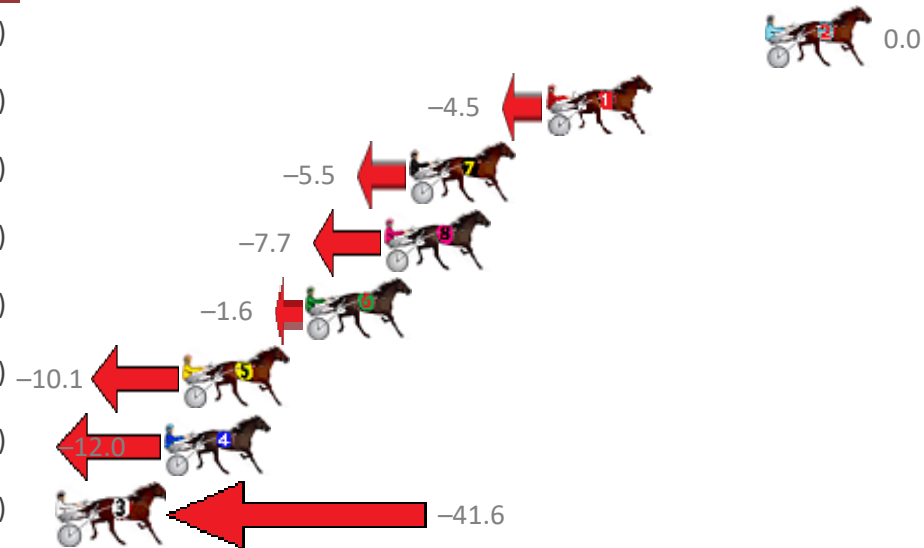

Redcliffe Race 4 Distance 1780m

Thursday, 4 June 2020

Gross Time: 2:14.10 MileRate: 2:01.30 LeadTime: 11.50s First Qtr: 31.30s Second Qtr: 32.10s Third Qtr: 30.90s Fourth Qtr: 28.30s

NoHorse	Plc	Margin	Time	800Time (W)	400 Time (W)
2 BEEF CITY STARZZZ	1	0.0m	2:14.10	59.20s (0)	28.30s (0)
1 TILDALYN	2	8.7m	2:14.75	59.53s (0)	28.62s (0)
7 MODERN THOUGHT	3	14.1m	2:15.15	59.60s (0)	28.70s (0)
8 DUKE	4	15.1m	2:15.22	59.77s (1)	28.86s (2)
6 ROCK THE HOUSE	5	18.2m	2:15.45	59.32s (1)	28.48s (2)
5 PRETTYCOMPACT	6	23.1m	2:15.82	59.94s (0)	29.04s (0)
4 MAKINMEFEELGOOD	7	23.8m	2:15.87	60.08s (1)	29.16s (2)
3 SCHOOPY	8	44.6m	2:17.42	62.26s (1)	31.18s (1)

Finish Position and metres gained from 800m

Sectionals
Powered by

Home of Australian Harness Sectionals

Get your sectionals delivered to your inbox daily

Check out www.pjdata.com.au

The Racing Queensland Board (trading as Racing Queensland) and provider are not responsible for the completeness or accuracy of any of the information contained herein, and makes no representations about its suitability for any purpose.