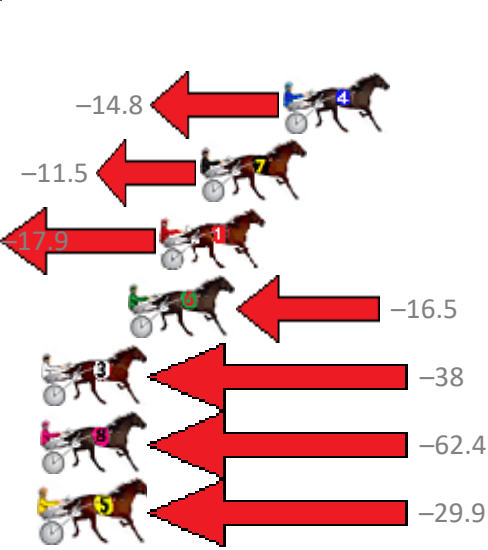

Finish Position and metres gained from 800m

2 LOOKS JUST RIGHT	1	0.0m	2:11.00	58.50s (0)	28.50s (0)
4 OCEANSIDE	2	18.4m	2:12.38	59.58s (1)	29.75s (1)
7 TEACHERS PET	3	21.7m	2:12.62	59.34s (0)	29.26s (0)
1 ELSIES GIRL	4	23.3m	2:12.74	59.80s (0)	29.77s (0)
6 CHAMPAGNE REACTOR	5	24.5m	2:12.83	59.70s (1)	29.84s (1)
3 MISTER ROCKTOBER	6	52.0m	2:14.89	61.23s (1)	30.82s (1)
8 FIRE ME UP	7	78.6m	2:16.88	63.04s (0)	32.91s (0)
5 MAYWYN TROUBADOU	8	79.9m	2:16.98	60.67s (0)	29.91s (0)