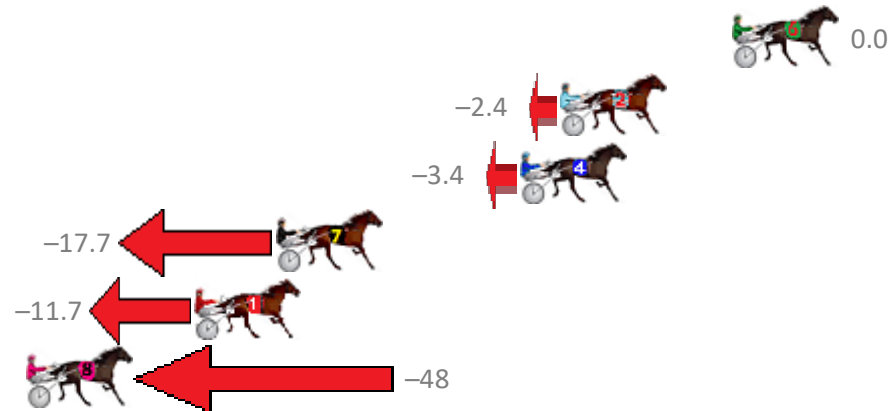

Albion Park Race 7 Distance 2138m

Friday, 24 April 2020

Gross Time: 2:43.70 MileRate: 2:03.20 LeadTime: 39.40s First Qtr: 33.50s Second Qtr: 32.40s Third Qtr: 29.90s Fourth Qtr: 28.50s

NoHorse	Plc	Margin	Time	800Time (W)	400 Time (W)
6 SIR FAHRENHEIT	1	0.0m	2:43.70	58.40s (0)	28.50s (0)
2 PATSDELIGHT	2	6.8m	2:44.21	58.57s (0)	28.63s (0)
4 MELPARK MAGIC	3	8.4m	2:44.33	58.65s (1)	28.67s (1)
7 IM THE COMMANDO	4	18.1m	2:45.05	59.68s (1)	29.68s (1)
1 LANSBURY	5	21.3m	2:45.29	59.25s (1)	29.24s (1)
8 MISTER GUNSEN	6	56.9m	2:47.96	61.85s (0)	31.58s (0)

Finish Position and metres gained from 800m

Sectionals
Powered by

Home of Australian Harness Sectionals

Get your sectionals delivered to your inbox daily

Check out www.pjdata.com.au

The Racing Queensland Board (trading as Racing Queensland) and provider are not responsible for the completeness or accuracy of any of the information contained herein, and makes no representations about its suitability for any purpose.