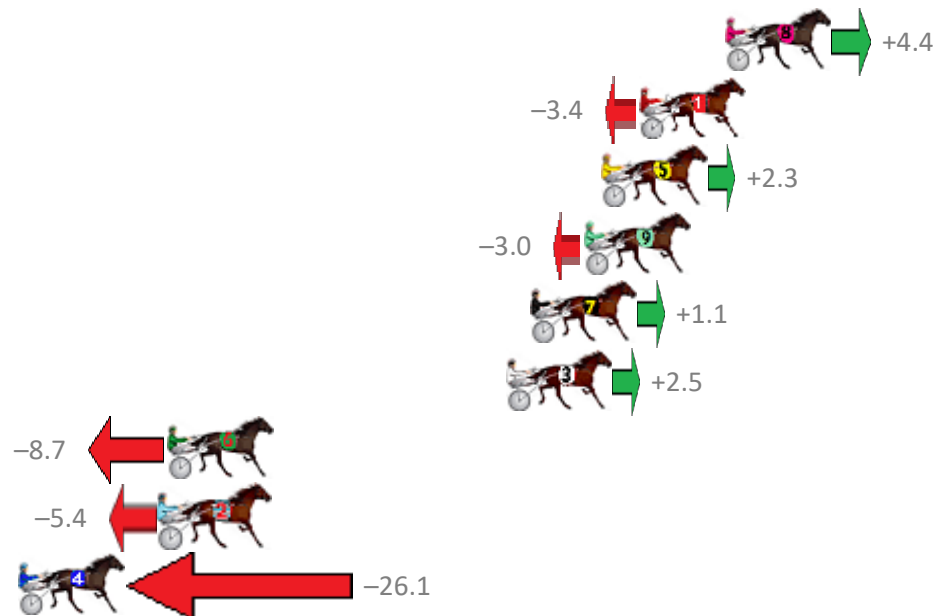

Albion Park Race 2 Distance 2138m

Friday, 24 April 2020

Gross Time: 2:35.70 MileRate: 1:57.20 LeadTime: 37.90s First Qtr: 30.40s Second Qtr: 29.70s Third Qtr: 28.30s Fourth Qtr: 29.40s

NoHorse	Plc	Margin	Time	800Time (W)	400 Time (W)
8 GODDESS JUJON	1	0.0m	2:35.70	57.38s (0)	29.08s (0)
1 ONE OFF	2	3.4m	2:35.96	57.94s (0)	29.65s (0)
5 HEART OF COOPER	3	4.9m	2:36.08	57.54s (1)	29.22s (1)
9 CELTIC CRUZA	4	5.6m	2:36.13	57.92s (1)	29.59s (1)
7 CALLMEDEMARO	5	7.7m	2:36.29	57.62s (0)	29.30s (0)
3 AQUA CRUISER	6	8.7m	2:36.37	57.52s (1)	29.20s (1)
6 AT WEST POINT	7	22.1m	2:37.40	58.32s (2)	30.17s (2)
2 SOULWRITER	8	22.4m	2:37.43	58.09s (1)	29.93s (0)
4 HEZA BROMAC	9	33.5m	2:38.28	59.57s (2)	31.35s (2)

Finish Position and metres gained from 800m

Sectionals
Powered by

Home of Australian Harness Sectionals

Get your sectionals delivered to your inbox daily

Check out www.pjdata.com.au

The Racing Queensland Board (trading as Racing Queensland) and provider are not responsible for the completeness or accuracy of any of the information contained herein, and makes no representations about its suitability for any purpose.