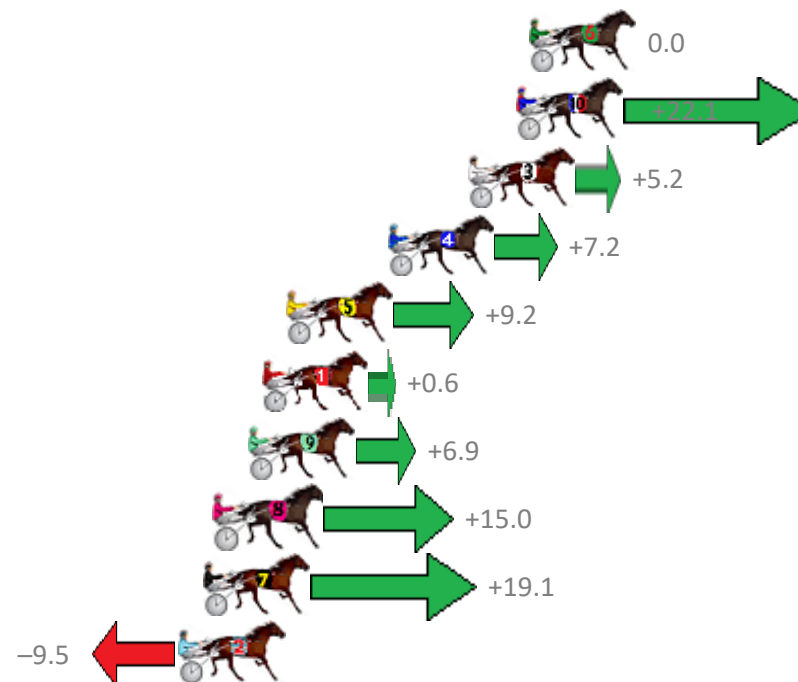

Albion Park Race 4 Distance 1660m

Friday, 24 April 2020

Gross Time: 1:59.10 MileRate: 1:55.50 LeadTime: 3.30s First Qtr: 27.80s Second Qtr: 30.70s Third Qtr: 28.30s Fourth Qtr: 29.00s

NoHorse	Plc	Margin	Time	800Time (W)	400 Time (W)
6 BETTERTHANDIAMOND	1	0.0m	1:59.10	57.30s (0)	29.00s (0)
10 CHEESANDKISSES	2	0.5m	1:59.14	55.73s (1)	27.33s (1)
3 VENUS JUJON	3	2.4m	1:59.28	56.93s (1)	28.50s (1)
4 OUR RIDGY DIDGE	4	5.6m	1:59.53	56.79s (1)	28.37s (1)
5 GUY LOOKS GOOD	5	9.6m	1:59.83	56.64s (0)	28.29s (0)
1 JOEY LINCOLN	6	10.6m	1:59.91	57.26s (0)	28.70s (0)
9 TORQUE WRITER	7	11.1m	1:59.94	56.81s (1)	28.42s (1)
8 SIGNOR JUJON	8	12.4m	2:00.04	56.23s (1)	27.85s (1)
7 MIND OF MY OWN	9	12.9m	2:00.08	55.94s (1)	27.57s (1)
2 MODERNDAY FALCON	10	13.9m	2:00.16	57.98s (0)	29.61s (0)

Finish Position and metres gained from 800m

Sectionals
Powered by

Home of Australian Harness Sectionals

Get your sectionals delivered to your inbox daily

Check out www.pjdata.com.au

The Racing Queensland Board (trading as Racing Queensland) and provider are not responsible for the completeness or accuracy of any of the information contained herein, and makes no representations about its suitability for any purpose.