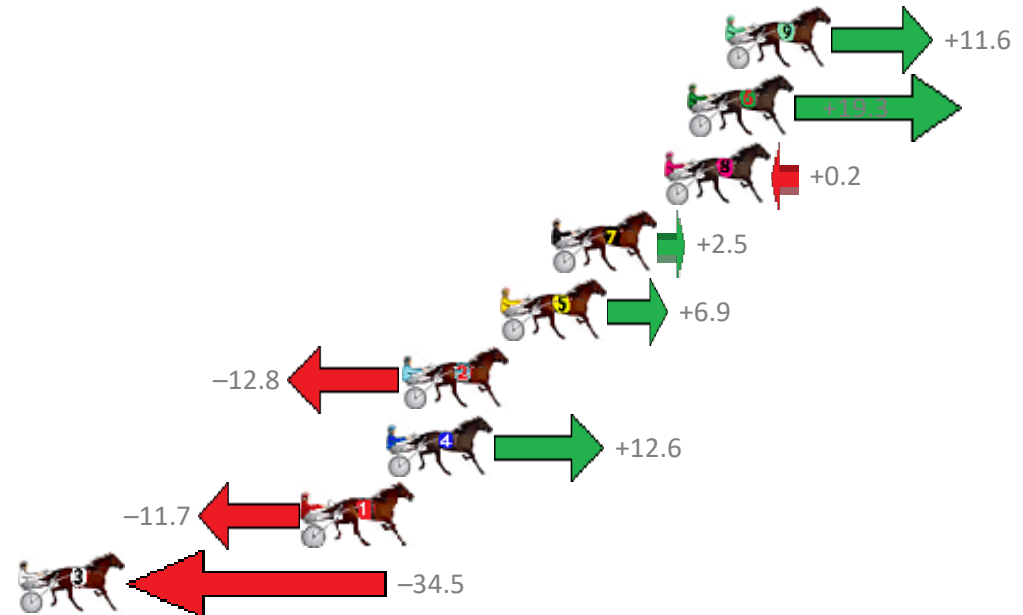

Albion Park Race 3 Distance 2138m

Friday, 24 April 2020

Gross Time: 2:35.00 MileRate: 1:56.60 LeadTime: 36.70s First Qtr: 30.70s Second Qtr: 29.60s Third Qtr: 28.50s Fourth Qtr: 29.50s

NoHorse	Plc	Margin	Time	800Time (W)	400 Time (W)
9 IDEAL TIGER	1	0.0m	2:35.00	57.16s (1)	28.97s (2)
6 TRUE STEPPER	2	1.5m	2:35.12	56.61s (1)	28.64s (3)
8 THE MONEY BALL	3	2.4m	2:35.19	57.99s (1)	29.68s (0)
7 ZARAS ALL GOOD	4	6.9m	2:35.53	57.82s (0)	29.05s (0)
5 PURE CHARISMA	5	8.9m	2:35.69	57.50s (1)	29.20s (2)
2 WARNER	6	12.8m	2:35.99	58.92s (0)	30.06s (0)
4 HIGH ON MONTANA	7	13.4m	2:36.04	57.09s (1)	29.13s (2)
1 SHADOW HUNTER	8	16.7m	2:36.29	58.84s (0)	30.05s (1)
3 RED TERROR	9	41.7m	2:38.22	60.49s (1)	31.16s (1)

Finish Position and metres gained from 800m

Sectionals
Powered by

Home of Australian Harness Sectionals

Get your sectionals delivered to your inbox daily

Check out www.pjdata.com.au

The Racing Queensland Board (trading as Racing Queensland) and provider are not responsible for the completeness or accuracy of any of the information contained herein, and makes no representations about its suitability for any purpose.