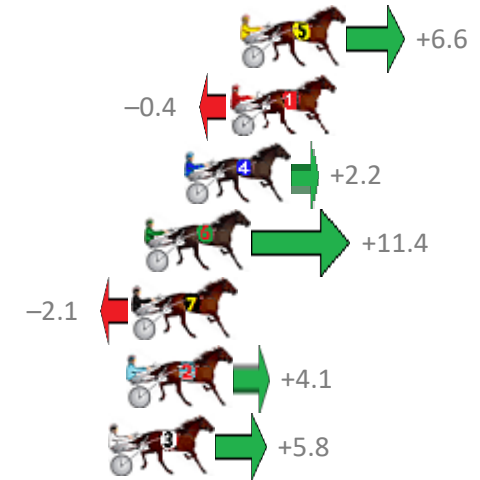

Albion Park Race 6 Distance 1660m

Friday, 24 April 2020

Gross Time: 1:57.60 MileRate: 1:54.00 LeadTime: 3.30s First Qtr: 27.10s Second Qtr: 29.60s Third Qtr: 28.80s Fourth Qtr: 28.80s

NoHorse	Plc	Margin	Time	800Time (W)	400 Time (W)
5 CAUTIVAR	1	0.0m	1:57.60	57.13s (1)	28.47s (2)
1 DATTITUDE	2	0.4m	1:57.63	57.63s (0)	28.83s (0)
4 HARPAGUS	3	2.2m	1:57.77	57.44s (0)	28.60s (0)
6 KILLARA KAOS	4	3.8m	1:57.89	56.78s (1)	28.13s (1)
7 SPRING CAMPAIGN	5	4.3m	1:57.93	57.75s (1)	29.11s (1)
2 SOLDIER OF FORTUNE	6	4.5m	1:57.94	57.31s (0)	28.46s (0)
3 ILLAWONG DREAMTIM	7	5.2m	1:57.99	57.18s (1)	28.57s (1)

Finish Position and metres gained from 800m

Sectionals
Powered by

Home of Australian Harness Sectionals

Get your sectionals delivered to your inbox daily

Check out www.pjdata.com.au

The Racing Queensland Board (trading as Racing Queensland) and provider are not responsible for the completeness or accuracy of any of the information contained herein, and makes no representations about its suitability for any purpose.