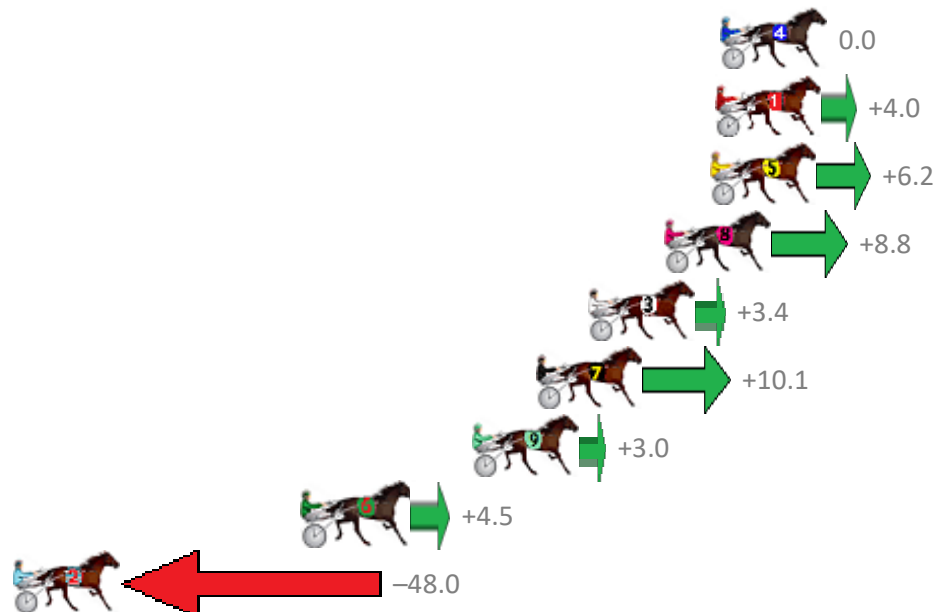

Albion Park Race 5 Distance 1660m

Friday, 24 April 2020

Gross Time: 2:01.80 MileRate: 1:58.10 LeadTime: 3.20s First Qtr: 29.40s Second Qtr: 32.00s Third Qtr: 29.00s Fourth Qtr: 28.20s

NoHorse	Plc	Margin	Time	800Time (W)	400 Time (W)
4 ALBION ARK	1	0.0m	2:01.80	57.20s (0)	28.20s (0)
1 WHERE'S TASCOTT	2	0.2m	2:01.81	56.92s (0)	27.89s (0)
5 MISTER COLE	3	0.4m	2:01.83	56.76s (1)	27.92s (1)
8 CROWN MOJO	4	2.2m	2:01.96	56.57s (1)	27.72s (1)
3 LITTLEDEE	5	5.2m	2:02.19	56.96s (0)	27.88s (0)
7 JILLIBY JACKPOT	6	7.3m	2:02.34	56.48s (0)	27.39s (0)
9 COAST WARNING	7	9.8m	2:02.53	56.99s (0)	27.91s (0)
6 JUST ONE GOOD ONE	8	16.5m	2:03.02	56.88s (1)	27.93s (2)
2 JINGLES BROMAC	9	64.8m	2:06.60	60.61s (1)	31.59s (1)

Finish Position and metres gained from 800m

Sectionals
Powered by

Home of Australian Harness Sectionals

Get your sectionals delivered to your inbox daily

Check out www.pjdata.com.au

The Racing Queensland Board (trading as Racing Queensland) and provider are not responsible for the completeness or accuracy of any of the information contained herein, and makes no representations about its suitability for any purpose.