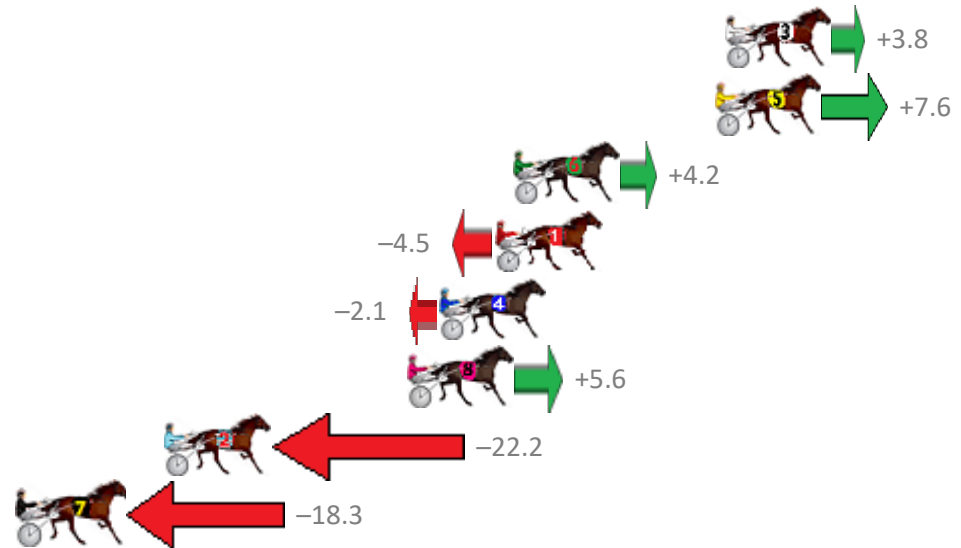

Albion Park Race 8 Distance 2138m

Friday, 24 April 2020

Gross Time: 2:45.00 MileRate: 2:03.60 LeadTime: 42.20s First Qtr: 30.90s Second Qtr: 31.20s Third Qtr: 30.60s Fourth Qtr: 30.10s

NoHorse	Plc	Margin	Time	800Time (W)	400 Time (W)
3 JUST CALL ME MOLLY	1	0.0m	2:45.00	60.41s (1)	30.09s (1)
5 BOURBONONTHEROCK	2	0.4m	2:45.03	60.13s (1)	29.80s (1)
6 DAY TOURER	3	8.4m	2:45.66	60.38s (1)	30.03s (1)
1 MYRTLE BEACH	4	9.1m	2:45.72	61.04s (0)	30.42s (0)
4 ILLAWONG CHAMPERS	5	11.3m	2:45.89	60.86s (0)	30.26s (0)
8 ASTRAL RULER	6	12.6m	2:45.99	60.28s (0)	30.06s (2)
2 SOH TWISTED	7	22.2m	2:46.75	62.38s (0)	31.76s (0)
7 IS SOMETHINGBURNIN	8	31.9m	2:47.51	62.08s (0)	30.75s (1)

Finish Position and metres gained from 800m

Sectionals
Powered by

Home of Australian Harness Sectionals

Get your sectionals delivered to your inbox daily

Check out www.pjdata.com.au

The Racing Queensland Board (trading as Racing Queensland) and provider are not responsible for the completeness or accuracy of any of the information contained herein, and makes no representations about its suitability for any purpose.