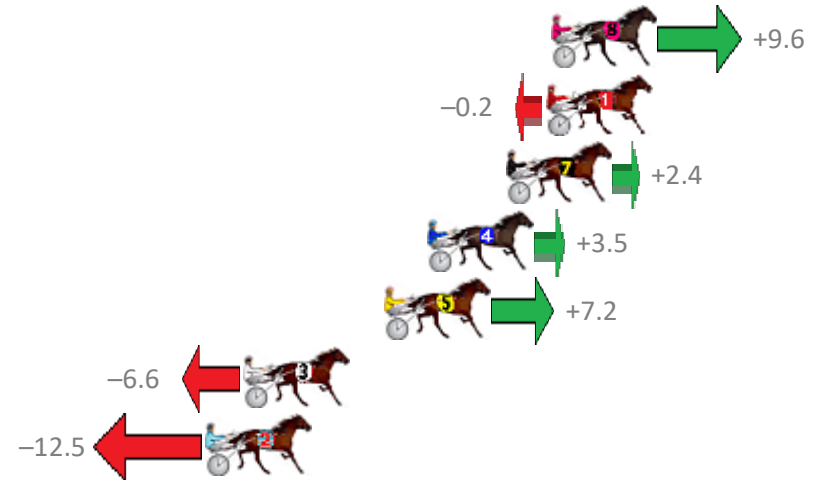

Redcliffe Race 1 Distance 1780m

Thursday, 23 April 2020

Gross Time: 2:13.20 MileRate: 2:00.40 LeadTime: 11.70s First Qtr: 31.60s Second Qtr: 31.60s Third Qtr: 30.00s Fourth Qtr: 28.30s

NoHorse	Plc	Margin	Time	800Time (W)	400 Time (W)
8 MONTEREY JACK	1	0.0m	2:13.20	57.60s (1)	28.19s (2)
1 ROBINMEGOOD	2	0.2m	2:13.21	58.31s (0)	28.31s (0)
7 MISTY JANE	3	1.8m	2:13.33	58.13s (0)	28.12s (0)
4 READILY	4	4.9m	2:13.56	58.05s (0)	28.01s (0)
5 BRIGHTON PRINCE	5	6.6m	2:13.69	57.78s (1)	28.26s (2)
3 TORQUE IS TRENDING	6	12.2m	2:14.11	58.78s (1)	28.60s (1)
2 DUKE	7	13.7m	2:14.22	59.21s (1)	29.05s (1)

Finish Position and metres gained from 800m

Sectionals
Powered by

Home of Australian Harness Sectionals

Get your sectionals delivered to your inbox daily

Check out www.pjdata.com.au

The Racing Queensland Board (trading as Racing Queensland) and provider are not responsible for the completeness or accuracy of any of the information contained herein, and makes no representations about its suitability for any purpose.