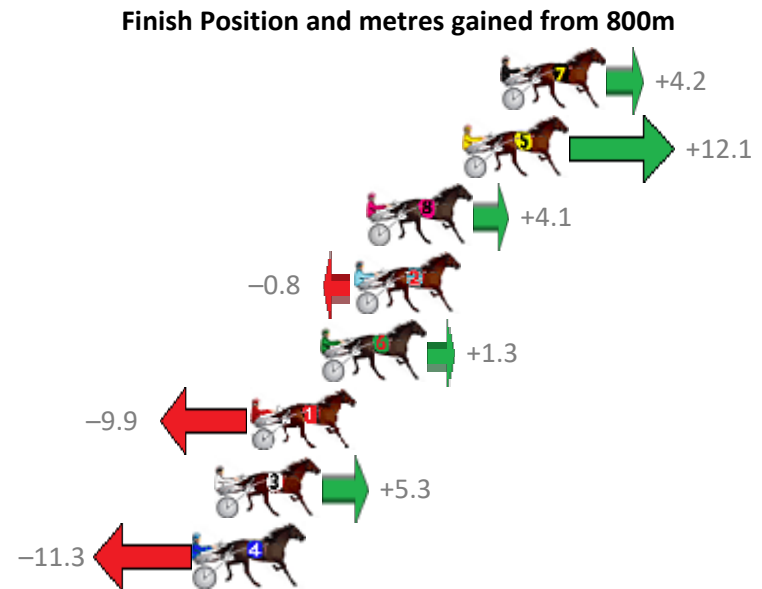

Redcliffe Race 9 Distance 1780m

Thursday, 23 April 2020

Gross Time: 2:09.00 MileRate: 1:56.60 LeadTime: 11.20s First Qtr: 27.30s Second Qtr: 30.90s Third Qtr: 29.30s Fourth Qtr: 30.30s

NoHorse	Plc	Margin	Time	800Time (W)	400 Time (W)
7 SO KOOL MASTER	1	0.0m	2:09.00	59.29s (0)	29.97s (0)
5 SIR JULIAN	2	1.5m	2:09.12	58.70s (1)	29.72s (3)
8 STOMPPEM	3	5.3m	2:09.42	59.30s (1)	30.29s (2)
2 OYSTER STRIDE	4	5.8m	2:09.46	59.66s (1)	30.33s (1)
6 CONDAFEW	5	7.1m	2:09.56	59.50s (0)	30.19s (0)
1 CARTER BROMAC	6	9.9m	2:09.79	60.33s (0)	31.05s (0)
3 ELMS CREEK	7	11.3m	2:09.90	59.21s (0)	30.35s (1)
4 OUR BONDI BEACH	8	12.1m	2:09.96	60.44s (1)	31.14s (1)

Sectionals
Powered by

Home of Australian Harness Sectionals

Get your sectionals delivered to your inbox daily

Check out www.pjdata.com.au

The Racing Queensland Board (trading as Racing Queensland) and provider are not responsible for the completeness or accuracy of any of the information contained herein, and makes no representations about its suitability for any purpose.