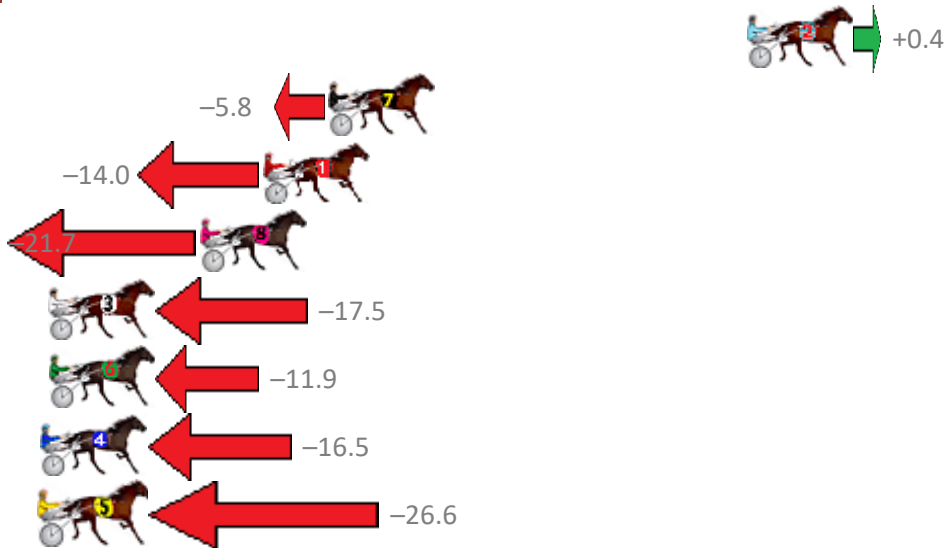

Redcliffe Race 2 Distance 1780m

Thursday, 23 April 2020

Gross Time: 2:11.60 MileRate: 1:59.00 LeadTime: 11.50s First Qtr: 32.00s Second Qtr: 30.70s Third Qtr: 28.80s Fourth Qtr: 28.60s

NoHorse	Plc	Margin	Time	800Time (W)	400 Time (W)
2 TOANUI SPIRIT	1	0.0m	2:11.60	57.37s (0)	28.60s (0)
7 CHILI ROCKS	2	16.6m	2:12.85	57.81s (0)	28.63s (0)
1 GRETELS GIRL	3	19.2m	2:13.04	58.40s (0)	29.48s (0)
8 CAM YOU FEEL IT	4	21.7m	2:13.23	58.95s (1)	29.90s (1)
3 WESTERN SHOWGIRL	5	27.7m	2:13.68	58.65s (1)	29.25s (2)
6 HARRY CROFT	6	27.7m	2:13.68	58.25s (0)	29.12s (0)
4 ARKADY	7	32.1m	2:14.01	58.58s (1)	29.16s (1)
5 ILLBEWATCHING	8	32.2m	2:14.02	59.30s (1)	29.85s (1)

Finish Position and metres gained from 800m

Sectionals
Powered by

Home of Australian Harness Sectionals

Get your sectionals delivered to your inbox daily

Check out www.pjdata.com.au

The Racing Queensland Board (trading as Racing Queensland) and provider are not responsible for the completeness or accuracy of any of the information contained herein, and makes no representations about its suitability for any purpose.