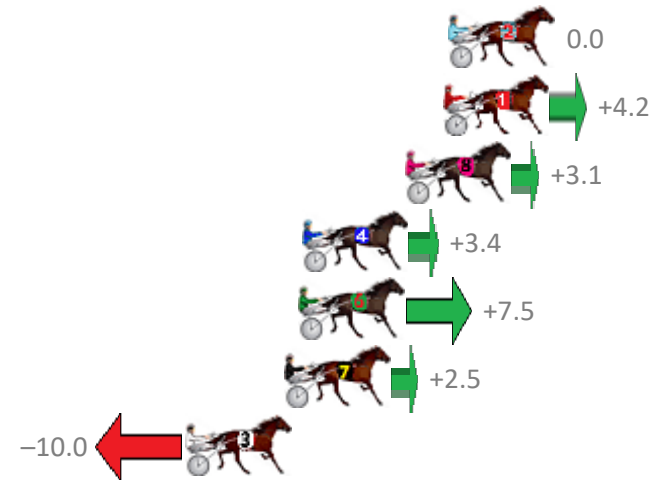

Redcliffe Race 8 Distance 2040m

Thursday, 23 April 2020

Gross Time: 2:30.60 MileRate: 1:58.80 LeadTime: 32.10s First Qtr: 32.10s Second Qtr: 29.70s Third Qtr: 28.10s Fourth Qtr: 28.60s

NoHorse	Plc	Margin	Time	800Time (W)	400 Time (W)
2 MACHIN OUT	1	0.0m	2:30.60	56.70s (0)	28.60s (0)
1 ARBIT MAJOR	2	0.2m	2:30.62	56.40s (0)	28.26s (0)
8 MAKE MINE JOE	3	1.7m	2:30.73	56.48s (1)	28.61s (2)
4 HAVANA MOON	4	5.8m	2:31.04	56.46s (1)	28.36s (1)
6 MISTER HART	5	5.9m	2:31.04	56.17s (1)	28.55s (2)
7 BLUE MOON RISING	6	6.5m	2:31.09	56.52s (0)	28.39s (0)
3 IFOUNDTHEBEACH	7	10.4m	2:31.38	57.40s (1)	29.03s (1)

Finish Position and metres gained from 800m

Sectionals
Powered by

Home of Australian Harness Sectionals

Get your sectionals delivered to your inbox daily

Check out www.pjdata.com.au

The Racing Queensland Board (trading as Racing Queensland) and provider are not responsible for the completeness or accuracy of any of the information contained herein, and makes no representations about its suitability for any purpose.