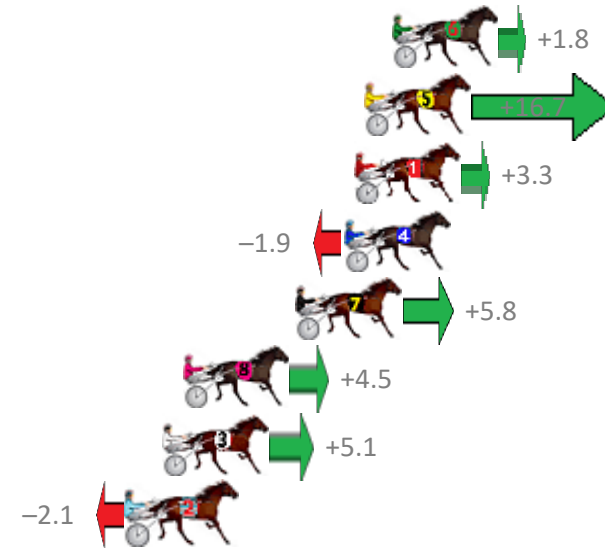

Redcliffe Race 5 Distance 1780m

Thursday, 23 April 2020

Gross Time: 2:11.30 MileRate: 1:58.80 LeadTime: 11.40s First Qtr: 31.10s Second Qtr: 30.40s Third Qtr: 28.40s Fourth Qtr: 30.00s

NoHorse	Plc	Margin	Time	800Time (W)	400 Time (W)
6 LETHAL STAR	1	0.0m	2:11.30	58.27s (1)	29.67s (1)
5 DARBY BRIGHTS	2	1.1m	2:11.39	57.19s (1)	28.77s (1)
1 IMA BEACH BABE	3	1.5m	2:11.42	58.16s (0)	29.75s (0)
4 ELIZABETHAN ERA	4	1.9m	2:11.45	58.54s (0)	30.14s (0)
7 FOREVER ROCKING	5	3.8m	2:11.60	57.98s (0)	29.61s (0)
8 THANKHEAVNFORGIRLS	6	8.3m	2:11.95	58.07s (1)	29.65s (1)
3 PRETTYCOMPACT	7	9.1m	2:12.02	58.03s (0)	29.69s (0)
2 BRONSKI MACARENA	8	10.5m	2:12.13	58.55s (1)	30.13s (1)

Finish Position and metres gained from 800m

Sectionals
Powered by

Home of Australian Harness Sectionals

Get your sectionals delivered to your inbox daily

Check out www.pjdata.com.au

The Racing Queensland Board (trading as Racing Queensland) and provider are not responsible for the completeness or accuracy of any of the information contained herein, and makes no representations about its suitability for any purpose.