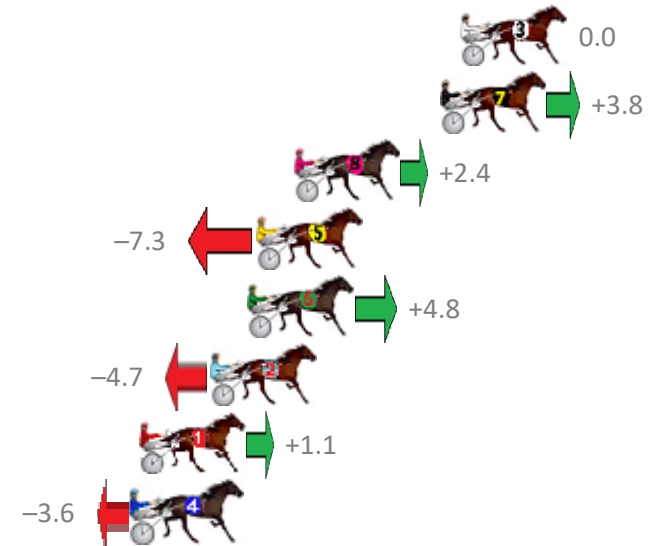

Redcliffe Race 6 Distance 2040m

Thursday, 23 April 2020

Gross Time: 2:34.50 MileRate: 2:01.80 LeadTime: 31.30s First Qtr: 32.70s Second Qtr: 31.70s Third Qtr: 30.20s Fourth Qtr: 28.60s

NoHorse	Plc	Margin	Time	800Time (W)	400 Time (W)
3 A RAINBOW DIAMOND	1	0.0m	2:34.50	58.80s (0)	28.60s (0)
7 ALLSTAR SEA	2	0.8m	2:34.56	58.52s (0)	28.32s (0)
8 GHOST GUM	3	6.6m	2:35.00	58.62s (0)	28.44s (1)
5 TASCOTT LADY	4	8.1m	2:35.11	59.33s (1)	29.03s (1)
6 MISS CATALINA	5	8.4m	2:35.13	58.45s (0)	28.23s (0)
2 BIG IN AMERICA	6	9.9m	2:35.24	59.14s (1)	28.89s (2)
1 BOMBADIER JUJON	7	12.7m	2:35.45	58.72s (1)	28.59s (3)
4 HALF MOON BEACH	8	13.0m	2:35.48	59.06s (1)	28.77s (2)

Finish Position and metres gained from 800m

Sectionals
Powered by

Home of Australian Harness Sectionals

Get your sectionals delivered to your inbox daily

Check out www.pjdata.com.au

The Racing Queensland Board (trading as Racing Queensland) and provider are not responsible for the completeness or accuracy of any of the information contained herein, and makes no representations about its suitability for any purpose.