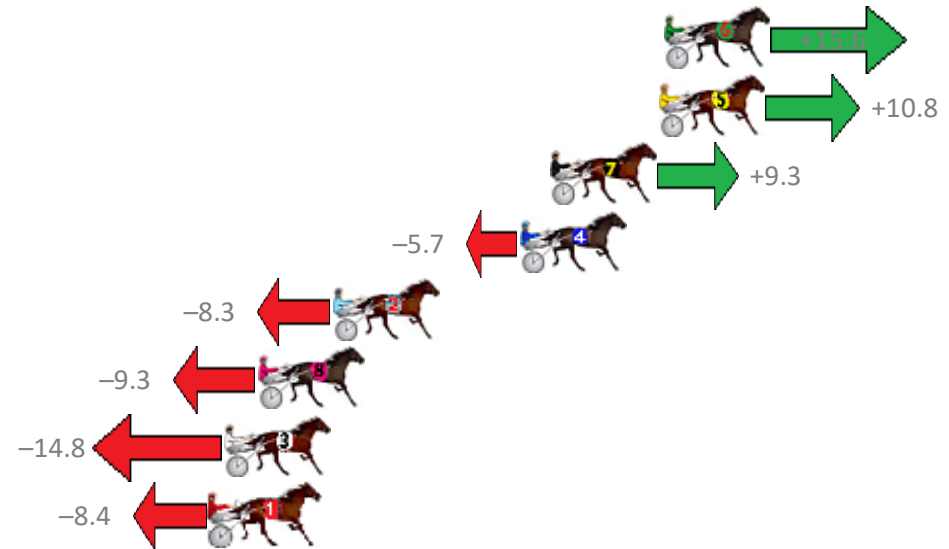

Redcliffe Race 4 Distance 1780m

Thursday, 23 April 2020

Gross Time: 2:11.60 MileRate: 1:59.00 LeadTime: 10.90s First Qtr: 29.30s Second Qtr: 30.40s Third Qtr: 29.90s Fourth Qtr: 31.10s

NoHorse	Plc	Margin	Time	800Time (W)	400 Time (W)
6 COULDNTELLYA	1	0.0m	2:11.60	59.82s (1)	29.66s (4)
5 ART SUNSET	2	0.2m	2:11.62	60.18s (1)	30.03s (4)
7 IMA REGAL JET	3	4.5m	2:11.97	60.29s (0)	30.38s (1)
4 MOONLIGHT JACK	4	5.7m	2:12.06	61.43s (0)	31.54s (0)
2 MISTER FAHRENHEIT	5	13.1m	2:12.67	61.63s (0)	31.76s (1)
8 DOWNTOWN LUCCA	6	16.1m	2:12.91	61.71s (1)	31.56s (3)
3 MISTER DECORUM	7	17.4m	2:13.01	62.12s (1)	31.86s (2)
1 MAKINMEFEELGOOD	8	18.0m	2:13.06	61.64s (0)	31.56s (0)

Finish Position and metres gained from 800m

Sectionals
Powered by

Home of Australian Harness Sectionals

Get your sectionals delivered to your inbox daily

Check out www.pjdata.com.au

The Racing Queensland Board (trading as Racing Queensland) and provider are not responsible for the completeness or accuracy of any of the information contained herein, and makes no representations about its suitability for any purpose.