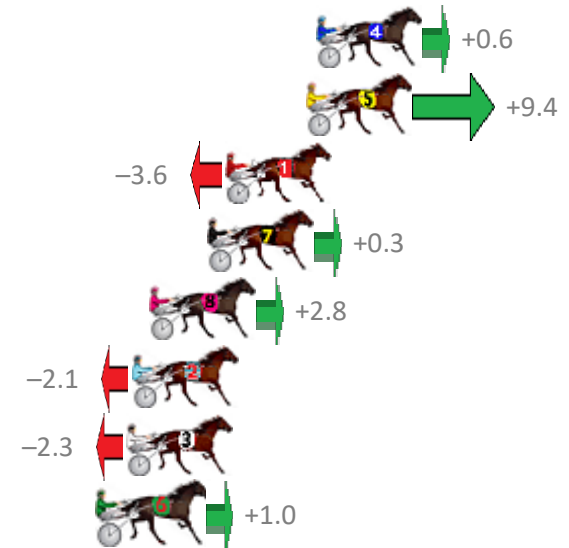

Redcliffe Race 7 Distance 1780m

Thursday, 23 April 2020

Gross Time: 2:08.60 MileRate: 1:56.30 LeadTime: 11.30s First Qtr: 28.80s Second Qtr: 29.80s Third Qtr: 29.30s Fourth Qtr: 29.40s

NoHorse	Plc	Margin	Time	800Time (W)	400 Time (W)
4 SAINT KILDA BEACH	1	0.0m	2:08.60	58.66s (1)	29.33s (1)
5 TRUNKEY DIGGER	2	0.4m	2:08.63	58.01s (2)	28.92s (2)
1 BURMACH	3	3.6m	2:08.88	58.96s (0)	29.66s (0)
7 AMAYA BECOMES	4	4.3m	2:08.93	58.68s (0)	29.36s (0)
8 CHINOOK WINDS	5	6.6m	2:09.11	58.50s (0)	29.18s (0)
2 CC JONES	6	7.3m	2:09.16	58.85s (1)	29.50s (1)
3 ONLY IN ROME	7	7.5m	2:09.18	58.87s (2)	29.76s (2)
6 MACH TORQUE	8	8.6m	2:09.26	58.63s (1)	29.24s (1)

Finish Position and metres gained from 800m

Sectionals
Powered by

Home of Australian Harness Sectionals

Get your sectionals delivered to your inbox daily

Check out www.pjdata.com.au

The Racing Queensland Board (trading as Racing Queensland) and provider are not responsible for the completeness or accuracy of any of the information contained herein, and makes no representations about its suitability for any purpose.