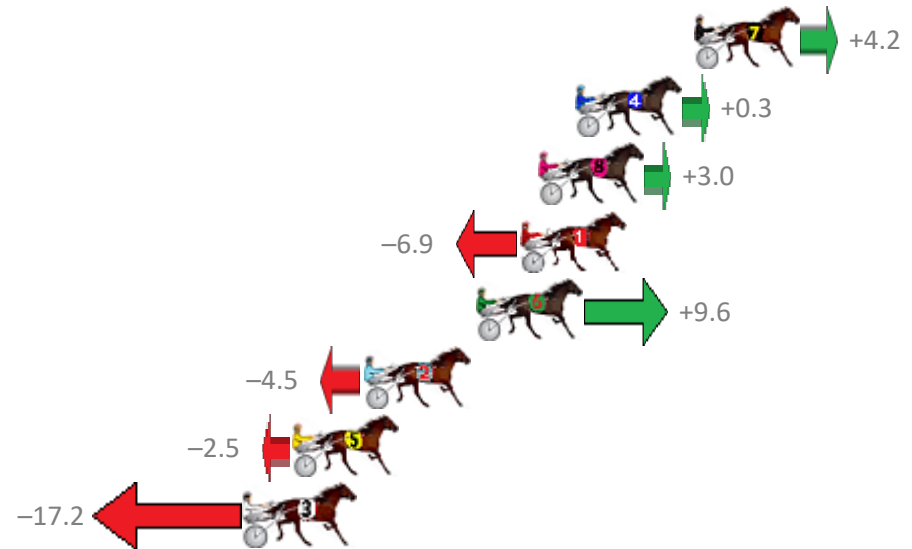

Redcliffe Race 3 Distance 2040m

Thursday, 23 April 2020

Gross Time: 2:35.40 MileRate: 2:02.60 LeadTime: 33.50s First Qtr: 32.60s Second Qtr: 30.30s Third Qtr: 28.80s Fourth Qtr: 30.20s

NoHorse	Plc	Margin	Time	800Time (W)	400 Time (W)
7 CANNAN	1	0.0m	2:35.40	58.69s (0)	29.87s (0)
4 OCEANSIDE	2	4.7m	2:35.77	58.98s (1)	29.98s (1)
8 TRACES OF TARA	3	6.2m	2:35.89	58.78s (1)	29.75s (1)
1 DANCING IN MANOLOS	4	6.9m	2:35.95	59.51s (0)	30.72s (0)
6 SOMEHOWSOMEWAY	5	8.6m	2:36.08	58.30s (1)	29.28s (1)
2 ABBEY DIADEMA	6	13.1m	2:36.44	59.33s (0)	30.52s (0)
5 BAMBOLE NERE	7	15.9m	2:36.66	59.18s (1)	30.16s (1)
3 WECANONLYHOPE	8	17.8m	2:36.81	60.26s (1)	31.30s (1)

Finish Position and metres gained from 800m

Sectionals
Powered by

Home of Australian Harness Sectionals

Get your sectionals delivered to your inbox daily

Check out www.pjdata.com.au

The Racing Queensland Board (trading as Racing Queensland) and provider are not responsible for the completeness or accuracy of any of the information contained herein, and makes no representations about its suitability for any purpose.