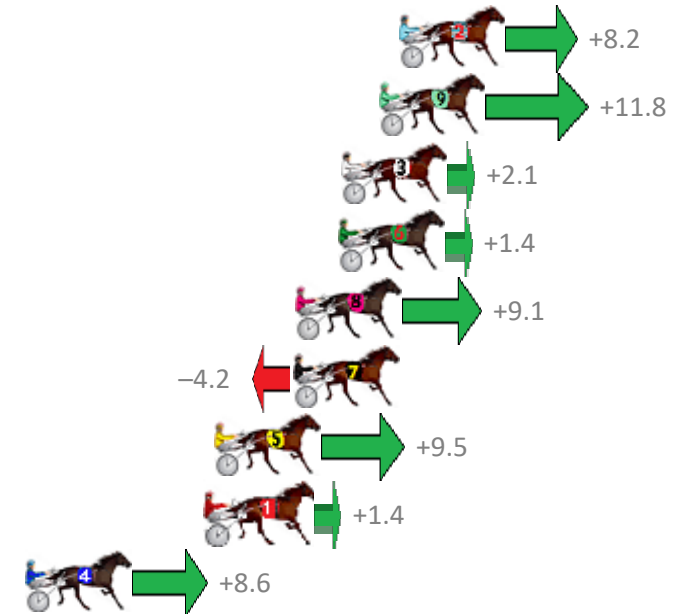

Albion Park Race 6 Distance 1660m

Saturday, 18 April 2020

Gross Time: 1:56.70 MileRate: 1:53.10 LeadTime: 3.40s First Qtr: 26.70s Second Qtr: 29.80s Third Qtr: 28.40s Fourth Qtr: 28.40s

NoHorse	Plc	Margin	Time	800Time (W)	400 Time (W)
2 CHERRYS THE BEST	1	0.0m	1:56.70	56.22s (1)	27.85s (1)
9 JUST ROKIN	2	0.8m	1:56.76	55.97s (1)	27.58s (1)
3 DEMETER	3	2.3m	1:56.87	56.65s (0)	28.24s (0)
6 PELOSI	4	2.4m	1:56.88	56.70s (1)	28.39s (1)
8 INNOCENT CROCKER	5	4.1m	1:57.01	56.16s (0)	27.62s (0)
7 MACEY JAYDE	6	4.2m	1:57.01	57.10s (0)	28.70s (0)
5 BRIDGET BLUE CHIP	7	7.3m	1:57.24	56.13s (1)	27.74s (1)
1 GUPTAS CULLEN	8	7.6m	1:57.27	56.70s (0)	28.20s (0)
4 BALLERINA COURU	9	14.8m	1:57.80	56.19s (1)	27.91s (1)

Finish Position and metres gained from 800m

Sectionals
Powered by

Home of Australian Harness Sectionals

Get your sectionals delivered to your inbox daily

Check out www.pjdata.com.au

The Racing Queensland Board (trading as Racing Queensland) and provider are not responsible for the completeness or accuracy of any of the information contained herein, and makes no representations about its suitability for any purpose.