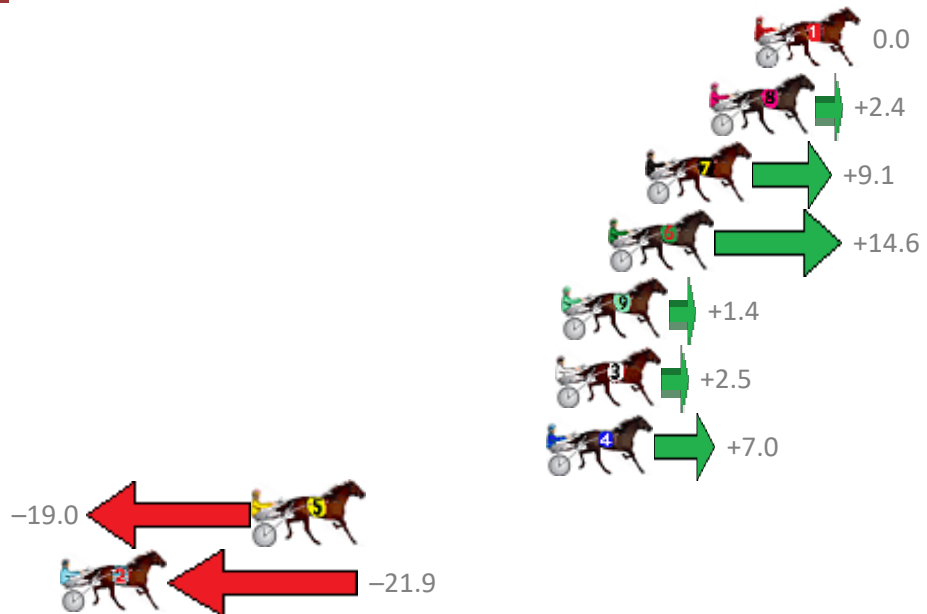

Albion Park Race 3 Distance 2138m

Saturday, 18 April 2020

Gross Time: 2:34.80 MileRate: 1:56.50 LeadTime: 38.00s First Qtr: 30.90s Second Qtr: 29.60s Third Qtr: 27.90s Fourth Qtr: 28.40s

NoHorse	Plc	Margin	Time	800Time (W)	400 Time (W)
1 MIDNIGHT MAN	1	0.0m	2:34.80	56.30s (0)	28.40s (0)
8 HES NOVAK	2	1.8m	2:34.93	56.13s (0)	28.23s (0)
7 PARISIAN ROCKSTAR	3	4.3m	2:35.12	55.66s (0)	27.73s (0)
6 JUMPING JOLT	4	5.8m	2:35.23	55.28s (1)	27.84s (2)
9 ARTFUL MAID	5	7.6m	2:35.37	56.20s (0)	28.33s (0)
3 RED CHARMER	6	7.9m	2:35.39	56.13s (1)	27.97s (1)
4 SIR JULIAN	7	8.2m	2:35.41	55.81s (1)	28.33s (2)
5 LEXUS ON THE BEACH	8	19.8m	2:36.28	57.63s (1)	29.49s (1)
2 COURAGEOUS LEO	9	27.5m	2:36.85	57.83s (1)	29.65s (1)

Finish Position and metres gained from 800m

Sectionals
Powered by

Home of Australian Harness Sectionals

Get your sectionals delivered to your inbox daily

Check out www.pjdata.com.au

The Racing Queensland Board (trading as Racing Queensland) and provider are not responsible for the completeness or accuracy of any of the information contained herein, and makes no representations about its suitability for any purpose.