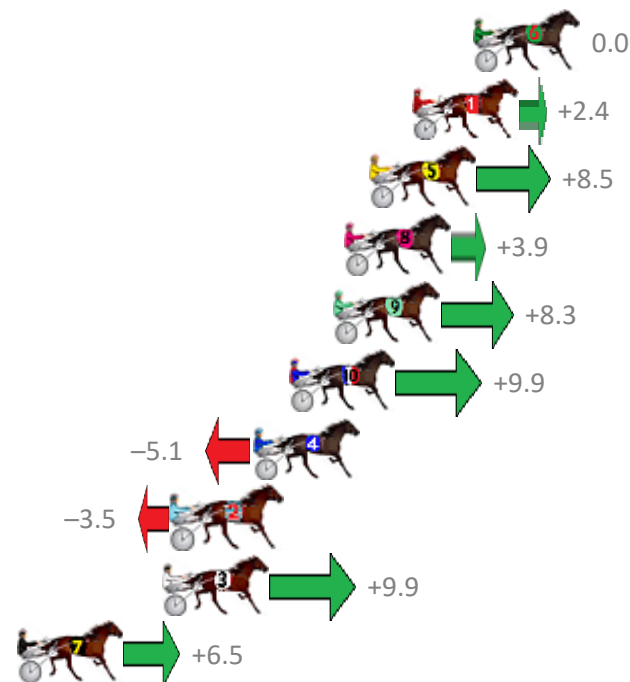

Albion Park Race 5 Distance 1660m

Saturday, 18 April 2020

Gross Time: 1:58.50 MileRate: 1:54.90 LeadTime: 3.30s First Qtr: 27.50s Second Qtr: 29.50s Third Qtr: 29.10s Fourth Qtr: 29.10s

No	Horse	Plc	Margin	Time	800Time (W)	400 Time (W)
6	LETTUCEFIRESTAR	1	0.0m	1:58.50	58.20s (0)	29.10s (0)
1	OASIS DREAM	2	2.4m	1:58.68	58.03s (0)	28.90s (0)
5	THE DOORMAN	3	4.1m	1:58.81	57.59s (1)	28.51s (1)
8	COOL SCOOTER	4	5.1m	1:58.89	57.92s (0)	28.77s (0)
9	KURAHAUPO GAMBLER	5	5.5m	1:58.92	57.60s (0)	28.46s (0)
10	KILLARA KAOS	6	7.3m	1:59.06	57.48s (1)	28.43s (1)
4	CC JONES	7	8.7m	1:59.16	58.57s (1)	29.51s (1)
2	BETTERTHANAJEEP	8	11.9m	1:59.41	58.45s (1)	29.38s (1)
3	ONLY IN ROME	9	12.3m	1:59.44	57.48s (1)	28.47s (1)
7	BRADNESS ELDEFUEGO	10	18.1m	1:59.88	57.73s (0)	29.01s (0)

Finish Position and metres gained from 800m

Sectionals
Powered by

Home of Australian Harness Sectionals

Get your sectionals delivered to your inbox daily

Check out www.pjdata.com.au

The Racing Queensland Board (trading as Racing Queensland) and provider are not responsible for the completeness or accuracy of any of the information contained herein, and makes no representations about its suitability for any purpose.