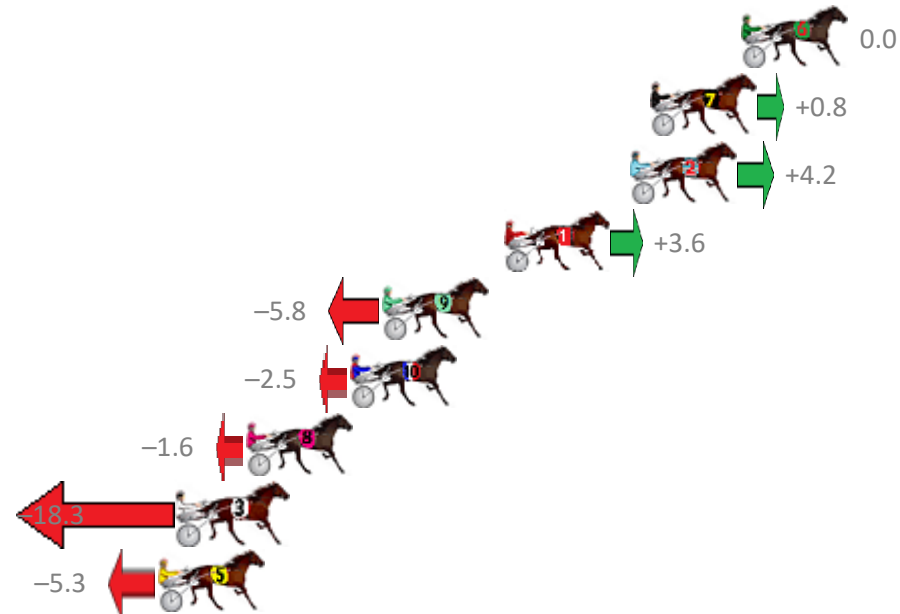

Albion Park Race 10 Distance 2138m

Saturday, 18 April 2020

Gross Time: 2:37.10 MileRate: 1:58.20 LeadTime: 38.40s First Qtr: 31.20s Second Qtr: 30.50s Third Qtr: 28.90s Fourth Qtr: 28.10s

No	Horse	Plc	Margin	Time	800Time (W)	400 Time (W)
6	MISS MONEYBAGS	1	0.0m	2:37.10	57.00s (0)	28.10s (0)
7	OUR DELIGHT	2	3.6m	2:37.37	56.94s (0)	28.06s (0)
2	KOTARE ELITE	3	4.4m	2:37.42	56.70s (0)	27.82s (0)
1	LETHAL STAR	4	9.4m	2:37.79	56.74s (0)	27.86s (0)
9	MISS CATALINA	5	14.2m	2:38.15	57.41s (1)	28.49s (1)
10	SPECIAL RESERVE	6	15.5m	2:38.24	57.18s (1)	28.27s (1)
8	DOOLITTLE DOOZZIE	7	19.6m	2:38.55	57.11s (0)	28.24s (0)
3	CHINOOK WINDS	8	22.3m	2:38.75	58.30s (1)	29.35s (1)
5	LIFEINHEAVEN	9	23.1m	2:38.81	57.38s (1)	28.51s (1)

Finish Position and metres gained from 800m

Sectionals
Powered by

Home of Australian Harness Sectionals

Get your sectionals delivered to your inbox daily

Check out www.pjdata.com.au

The Racing Queensland Board (trading as Racing Queensland) and provider are not responsible for the completeness or accuracy of any of the information contained herein, and makes no representations about its suitability for any purpose.