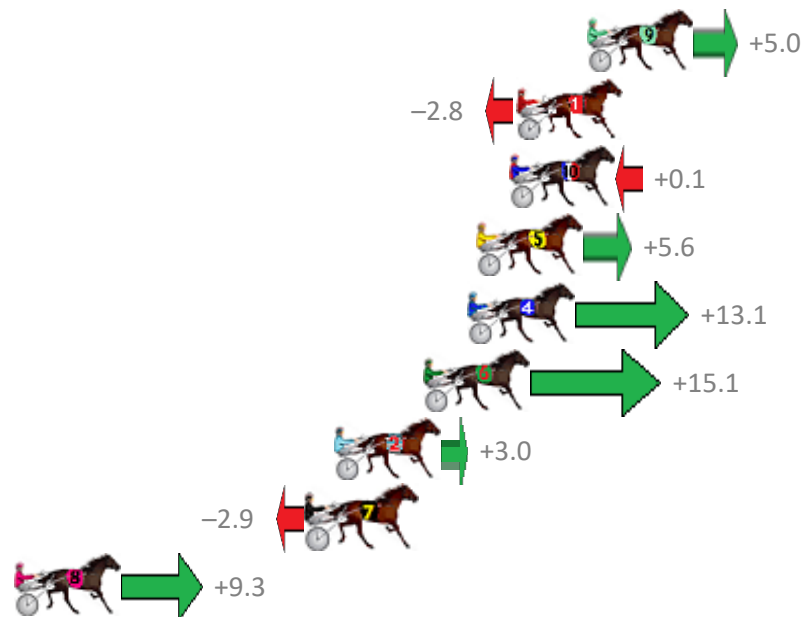

Albion Park Race 4 Distance 1660m

Saturday, 18 April 2020

Gross Time: 1:58.10 MileRate: 1:54.50 LeadTime: 3.50s First Qtr: 27.80s Second Qtr: 30.40s Third Qtr: 28.50s Fourth Qtr: 27.90s

NoHorse	Plc	Margin	Time	800Time (W)	400 Time (W)
9 SAM IS PERFECTION	1	0.0m	1:58.10	56.05s (0)	27.55s (0)
1 THE CRUISE MISSILE	2	2.8m	1:58.31	56.60s (0)	28.09s (0)
10 JOHNNY WHITE	3	3.1m	1:58.33	56.39s (1)	27.98s (1)
5 MAJOR GENERALJUJON	4	4.4m	1:58.42	56.01s (0)	27.53s (0)
4 JUST JOSHIN	5	4.7m	1:58.44	55.48s (1)	27.09s (1)
6 OYSTER STRIDE	6	6.5m	1:58.58	55.34s (0)	27.37s (0)
2 CAPTAIN COSMONAUT	7	10.0m	1:58.83	56.19s (1)	27.75s (1)
7 FEEL THE REIGN	8	11.1m	1:58.91	56.60s (1)	28.16s (1)
8 SPRING CAMPAIGN	9	22.7m	1:59.77	55.75s (1)	27.80s (1)

Finish Position and metres gained from 800m

Sectionals
Powered by

Home of Australian Harness Sectionals

Get your sectionals delivered to your inbox daily

Check out www.pjdata.com.au

The Racing Queensland Board (trading as Racing Queensland) and provider are not responsible for the completeness or accuracy of any of the information contained herein, and makes no representations about its suitability for any purpose.