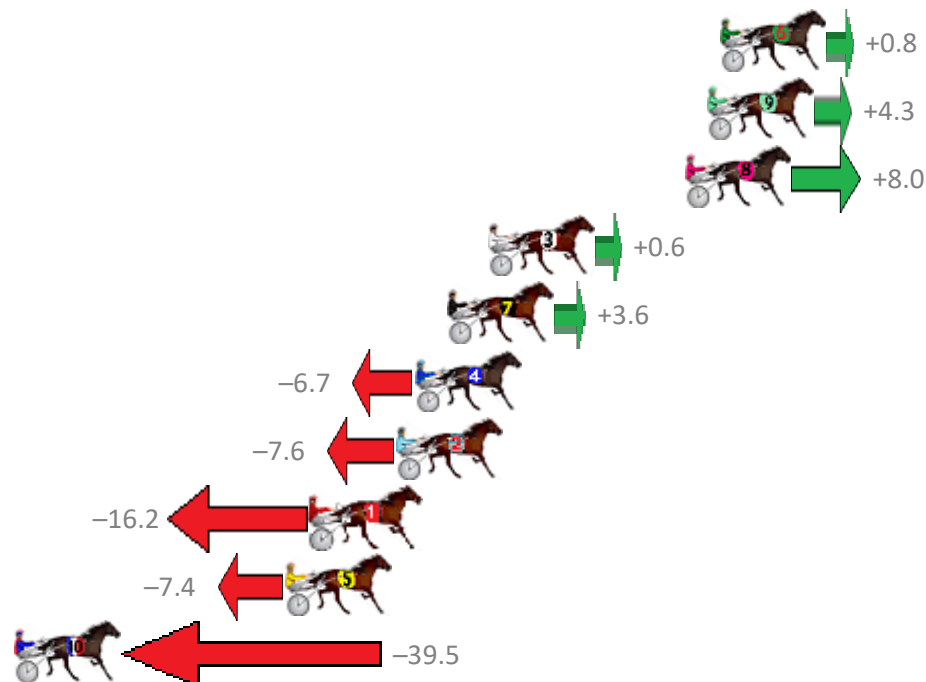

Albion Park Race 8 Distance 1660m

Saturday, 18 April 2020

Gross Time: 2:01.70 MileRate: 1:58.00 LeadTime: 3.50s First Qtr: 28.10s Second Qtr: 33.40s Third Qtr: 28.30s Fourth Qtr: 28.40s

NoHorse	Plc	Margin	Time	800Time (W)	400 Time (W)
6 JILLIBY GIZMO	1	0.0m	2:01.70	56.64s (1)	28.33s (2)
9 ROLLONX	2	0.5m	2:01.74	56.40s (0)	28.44s (0)
8 IDEAL TIGER	3	1.4m	2:01.80	56.14s (0)	28.08s (0)
3 WHERE'S TASCOTT	4	9.2m	2:02.39	56.66s (1)	28.26s (2)
7 CALL ME TRISH	5	10.8m	2:02.51	56.45s (2)	27.96s (3)
4 HIGH ON MONTANA	6	12.1m	2:02.60	57.17s (2)	28.70s (3)
2 IFYOUBELIEVE	7	12.8m	2:02.65	57.24s (1)	28.84s (2)
1 SIR BULSKI	8	16.2m	2:02.91	57.84s (0)	29.23s (1)
5 WARNER	9	17.2m	2:02.98	57.22s (2)	28.74s (3)
10 OUR FRIEND	10	58.1m	2:06.03	59.48s (1)	30.24s (2)

Finish Position and metres gained from 800m

Sectionals
Powered by

Home of Australian Harness Sectionals

Get your sectionals delivered to your inbox daily

Check out www.pjdata.com.au

The Racing Queensland Board (trading as Racing Queensland) and provider are not responsible for the completeness or accuracy of any of the information contained herein, and makes no representations about its suitability for any purpose.