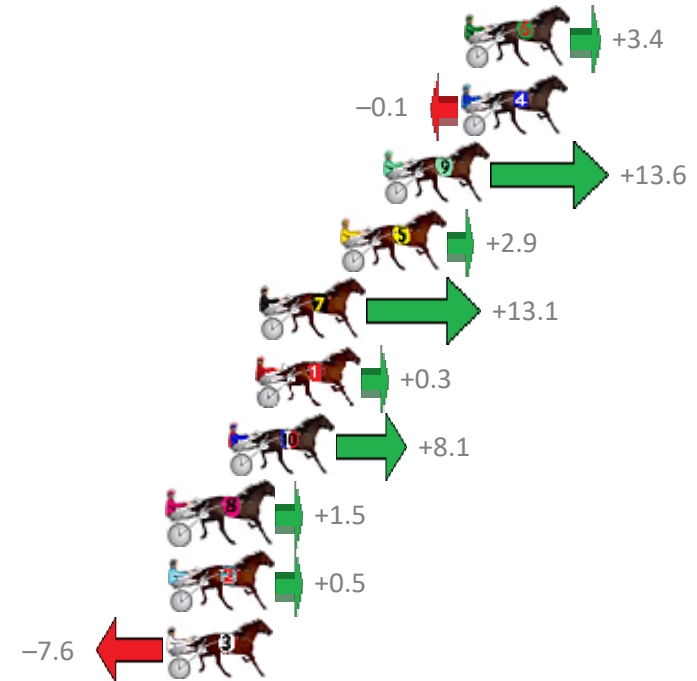

Albion Park Race 1 Distance 2138m

Saturday, 18 April 2020

Gross Time: 2:31.90 MileRate: 1:54.40 LeadTime: 37.20s First Qtr: 29.20s Second Qtr: 29.00s Third Qtr: 28.30s Fourth Qtr: 28.20s

NoHorse	Plc	Margin	Time	800Time (W)	400 Time (W)
6 ANYCHANCE	1	0.0m	2:31.90	56.26s (1)	28.03s (1)
4 OUR MAJOR DAY	2	0.1m	2:31.91	56.51s (0)	28.21s (0)
9 SLICE OF HEAVEN	3	3.2m	2:32.14	55.54s (1)	28.00s (2)
5 THE BUS	4	4.9m	2:32.26	56.30s (1)	28.04s (1)
7 BODHI TREE	5	8.1m	2:32.50	55.58s (1)	28.00s (2)
1 SO KOOL MASTER	6	8.3m	2:32.52	56.48s (0)	28.08s (0)
10 CHANGE OF MIND	7	9.3m	2:32.59	55.93s (0)	27.60s (2)
8 MAYWYNS BEST	8	11.7m	2:32.77	56.39s (0)	28.02s (0)
2 THREE MUGS IN	9	11.7m	2:32.77	56.46s (1)	28.00s (1)
3 HARD TO HEAR	10	11.8m	2:32.77	57.03s (0)	28.66s (0)

Finish Position and metres gained from 800m

Sectionals
Powered by

Home of Australian Harness Sectionals

Get your sectionals delivered to your inbox daily

Check out www.pjdata.com.au

The Racing Queensland Board (trading as Racing Queensland) and provider are not responsible for the completeness or accuracy of any of the information contained herein, and makes no representations about its suitability for any purpose.