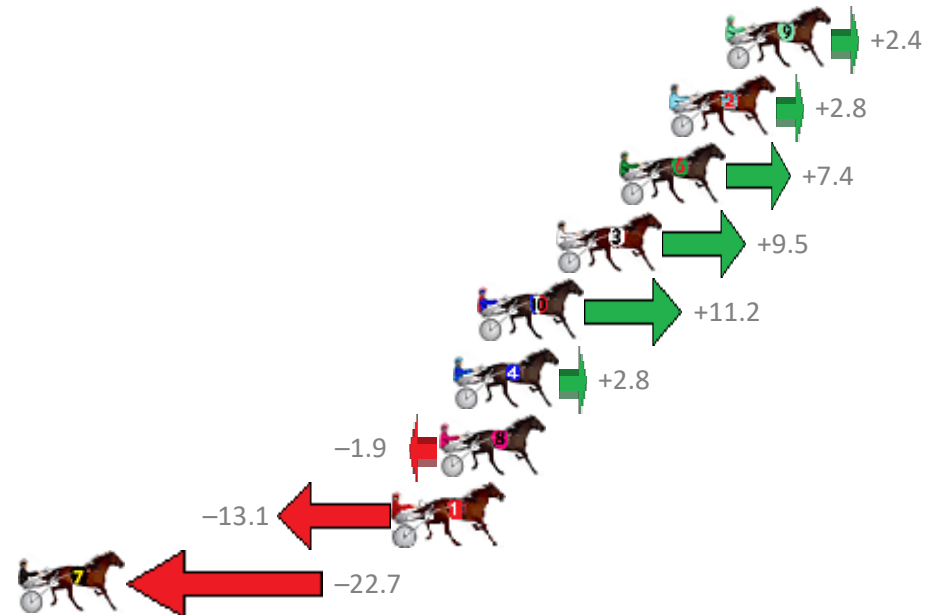

Albion Park Race 2 Distance 2138m

Saturday, 18 April 2020

Gross Time: 2:33.50 MileRate: 1:55.50 LeadTime: 37.40s First Qtr: 29.50s Second Qtr: 29.90s Third Qtr: 28.20s Fourth Qtr: 28.50s

NoHorse	Plc	Margin	Time	800Time (W)	400 Time (W)
9 SUBTLE DELIGHT	1	0.0m	2:33.50	56.53s (1)	28.50s (1)
2 SEA HAWKE	2	2.2m	2:33.66	56.50s (0)	28.26s (0)
6 HES OKEY DOKEY	3	4.2m	2:33.81	56.18s (1)	28.43s (2)
3 NEWPORT DREAMZ	4	6.7m	2:34.00	56.03s (1)	28.24s (2)
10 STOMPEN	5	9.8m	2:34.23	55.91s (1)	28.13s (2)
4 CONDAFEW	6	10.8m	2:34.31	56.50s (0)	28.37s (1)
8 MAJORDOIT	7	11.3m	2:34.35	56.83s (0)	28.55s (0)
1 COREY WILLIAM	8	13.1m	2:34.48	57.62s (0)	29.37s (0)
7 ILLAWONG DREAMTIM	9	30.1m	2:35.75	58.30s (1)	30.14s (1)

Finish Position and metres gained from 800m

Sectionals
Powered by

Home of Australian Harness Sectionals

Get your sectionals delivered to your inbox daily

Check out www.pjdata.com.au

The Racing Queensland Board (trading as Racing Queensland) and provider are not responsible for the completeness or accuracy of any of the information contained herein, and makes no representations about its suitability for any purpose.