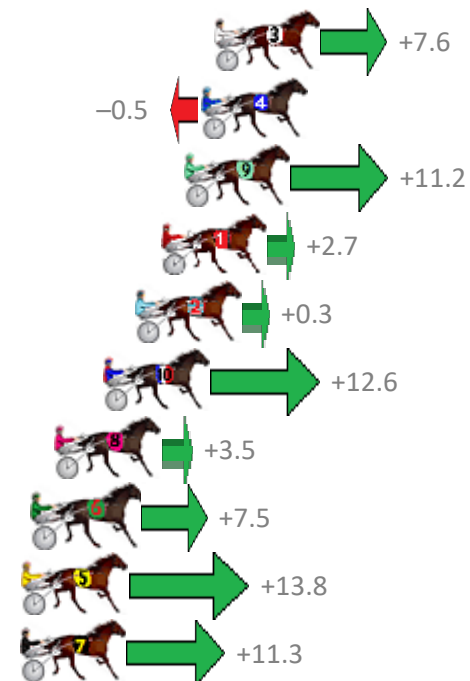

Albion Park Race 7 Distance 1660m

Saturday, 18 April 2020

Gross Time: 1:59.00 MileRate: 1:55.40 LeadTime: 3.40s First Qtr: 27.30s Second Qtr: 31.00s Third Qtr: 28.50s Fourth Qtr: 28.80s

NoHorse	Plc	Margin	Time	800Time (W)	400 Time (W)
3 SHAZAM SHANNON	1	0.0m	1:59.00	56.76s (1)	28.07s (1)
4 LIVE ATOM	2	0.5m	1:59.04	57.34s (0)	28.84s (0)
9 SHERIFF JUJON	3	1.2m	1:59.09	56.50s (1)	27.81s (1)
1 JOVIAL JULIE	4	2.1m	1:59.16	57.11s (0)	28.59s (0)
2 STUDLEIGH WILL	5	3.1m	1:59.23	57.28s (1)	28.64s (1)
10 TOO GOOD FOR YOU	6	4.4m	1:59.33	56.40s (1)	27.74s (1)
8 MAYWYN A JUG ORTW	7	6.3m	1:59.48	57.05s (0)	28.49s (0)
6 ONE WISE MAN	8	7.1m	1:59.54	56.77s (0)	28.22s (0)
5 BURMACH	9	7.6m	1:59.57	56.32s (1)	28.18s (2)
7 RIVERLEIGH ROCKET	10	7.7m	1:59.58	56.50s (0)	27.92s (0)

Finish Position and metres gained from 800m

Sectionals
Powered by

Home of Australian Harness Sectionals

Get your sectionals delivered to your inbox daily

Check out www.pjdata.com.au

The Racing Queensland Board (trading as Racing Queensland) and provider are not responsible for the completeness or accuracy of any of the information contained herein, and makes no representations about its suitability for any purpose.