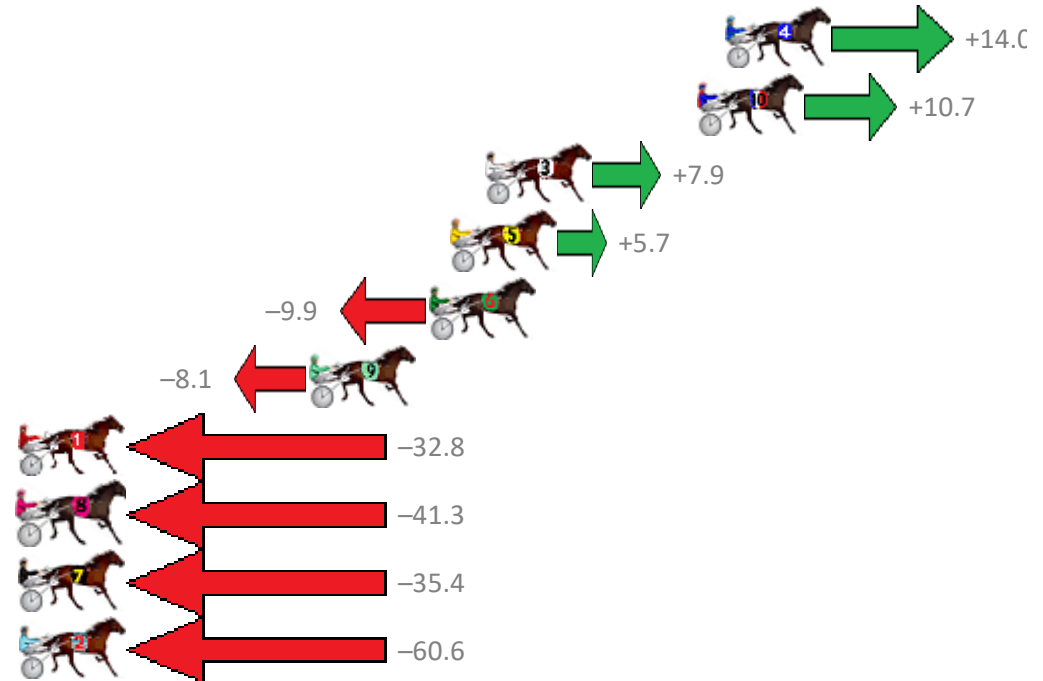

Albion Park Race 5 Distance 2138m

Saturday, 11 April 2020

Gross Time: 2:34.40 MileRate: 1:56.20 LeadTime: 36.90s First Qtr: 30.30s Second Qtr: 29.80s Third Qtr: 29.00s Fourth Qtr: 28.40s

NoHorse	Plc	Margin	Time	800Time (W)	400 Time (W)
4 SEA HAWKE	1	0.0m	2:34.40	56.40s (0)	27.36s (2)
10 JOHNNY WHITE	2	1.1m	2:34.48	56.64s (2)	28.48s (1)
3 FEEL THE REIGN	3	9.5m	2:35.11	56.84s (1)	28.35s (2)
5 BRADNESS ELDEFUEGO	4	10.9m	2:35.21	56.99s (2)	28.80s (1)
6 COOL SCOOTER	5	11.7m	2:35.27	58.11s (1)	29.23s (0)
9 CC JONES	6	16.5m	2:35.63	57.98s (0)	28.11s (2)
1 OYSTER STRIDE	7	32.8m	2:36.85	59.74s (0)	30.04s (0)
8 THE DOORMAN	8	45.5m	2:37.79	60.35s (0)	30.58s (0)
7 CAPTAIN COSMONAUT	9	45.8m	2:37.82	59.93s (1)	30.46s (1)
2 KILLARA KAOS	10	66.6m	2:39.37	61.72s (1)	32.34s (1)

Finish Position and metres gained from 800m

Sectionals
Powered by

Home of Australian Harness Sectionals

Get your sectionals delivered to your inbox daily

Check out www.pjdata.com.au

The Racing Queensland Board (trading as Racing Queensland) and provider are not responsible for the completeness or accuracy of any of the information contained herein, and makes no representations about its suitability for any purpose.