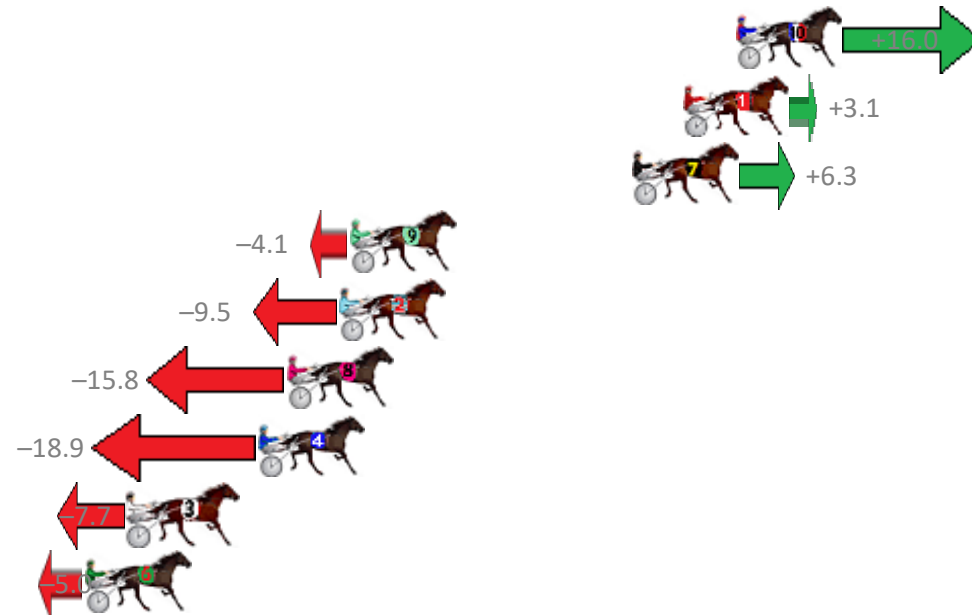

Albion Park Race 8 Distance 2138m

Saturday, 11 April 2020

Gross Time: 2:34.10 MileRate: 1:56.00 LeadTime: 37.20s First Qtr: 31.10s Second Qtr: 29.60s Third Qtr: 28.20s Fourth Qtr: 28.00s

NoHorse	Plc	Margin	Time	800Time (W)	400 Time (W)
10 MIDNIGHT MAN	1	0.0m	2:34.10	55.08s (1)	28.00s (1)
1 JUST JOSHIN	2	2.1m	2:34.25	55.98s (0)	27.83s (0)
7 MAJOR GENERALJUJON	3	4.1m	2:34.40	55.76s (0)	27.53s (0)
9 KURAHAUPO GAMBLER	4	15.3m	2:35.23	56.49s (1)	28.02s (2)
2 SO BOBS YOUR UNCLE	5	15.7m	2:35.26	56.86s (1)	28.38s (2)
8 BETTERTHANAJEEP	6	17.8m	2:35.41	57.30s (1)	28.77s (1)
4 CELTIC CRUZA	7	18.9m	2:35.49	57.52s (0)	28.52s (1)
3 OASIS DREAM	8	24.1m	2:35.87	56.74s (0)	28.41s (0)
6 ONLY IN ROME	9	25.8m	2:36.00	56.55s (1)	29.09s (3)

Finish Position and metres gained from 800m

Sectionals
Powered by

Home of Australian Harness Sectionals

Get your sectionals delivered to your inbox daily

Check out www.pjdata.com.au

The Racing Queensland Board (trading as Racing Queensland) and provider are not responsible for the completeness or accuracy of any of the information contained herein, and makes no representations about its suitability for any purpose.