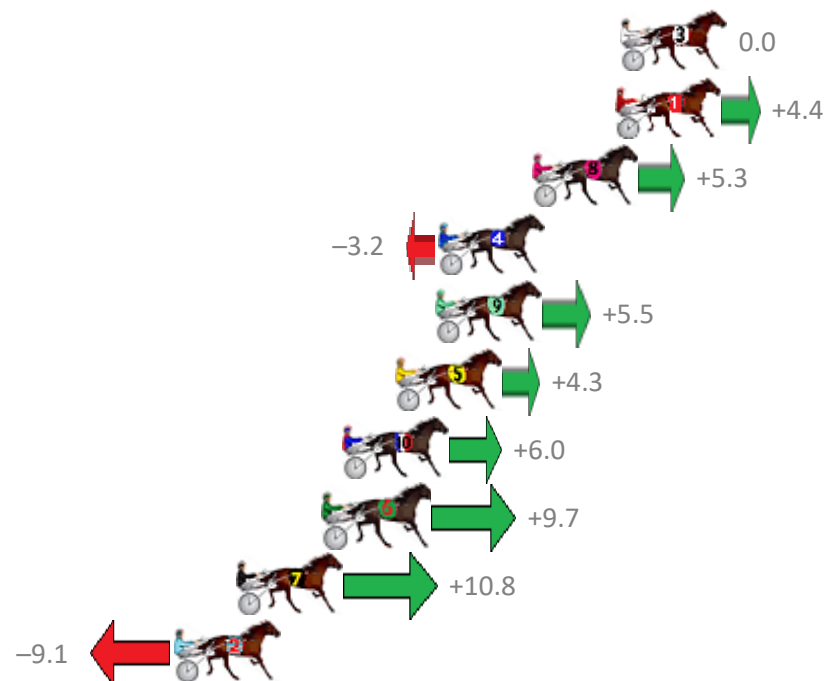

Albion Park Race 3 Distance 1660m

Saturday, 11 April 2020

Gross Time: 1:58.20 MileRate: 1:54.60 LeadTime: 3.30s First Qtr: 28.90s Second Qtr: 29.70s Third Qtr: 28.70s Fourth Qtr: 27.60s

NoHorse	Plc	Margin	Time	800Time (W)	400 Time (W)
3 URBAN GIRL	1	0.0m	1:58.20	56.30s (0)	27.60s (0)
1 JUMPING JOLT	2	0.2m	1:58.21	55.99s (0)	27.33s (0)
8 MAFUTA VAUTIN	3	3.5m	1:58.45	55.93s (0)	27.26s (0)
4 STOMPPEM	4	7.2m	1:58.72	56.52s (1)	27.94s (1)
9 NEWPORT DREAMZ	5	7.3m	1:58.73	55.92s (1)	27.39s (2)
5 HES NOVAK	6	8.9m	1:58.85	56.00s (0)	27.30s (0)
10 I AM SERENGETI	7	11.0m	1:59.00	55.88s (1)	27.37s (1)
6 BUMPER	8	11.7m	1:59.05	55.62s (1)	27.09s (1)
7 KLEENED OUT	9	15.2m	1:59.30	55.54s (1)	27.00s (1)
2 GOONLY	10	17.7m	1:59.49	56.94s (1)	28.42s (2)

Finish Position and metres gained from 800m

Sectionals
Powered by

Home of Australian Harness Sectionals

Get your sectionals delivered to your inbox daily

Check out www.pjdata.com.au

The Racing Queensland Board (trading as Racing Queensland) and provider are not responsible for the completeness or accuracy of any of the information contained herein, and makes no representations about its suitability for any purpose.