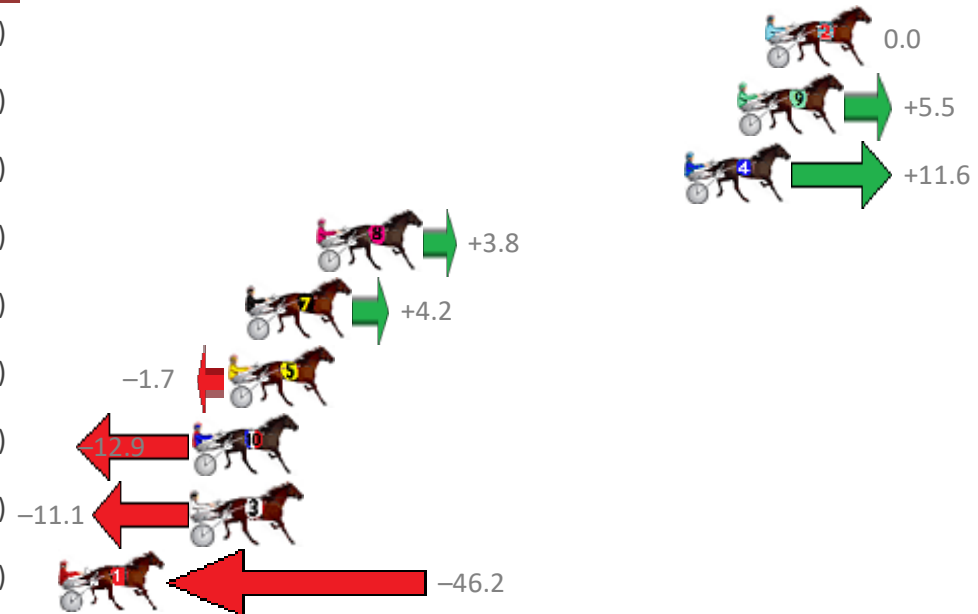

Albion Park Race 9 Distance 1660m

Saturday, 11 April 2020

Gross Time: 1:57.30 MileRate: 1:53.70 LeadTime: 3.50s First Qtr: 28.30s Second Qtr: 29.00s Third Qtr: 27.90s Fourth Qtr: 28.60s

NoHorse	Plc	Margin	Time	800Time (W)	400 Time (W)
2 LAUGHING EMOJI	1	0.0m	1:57.30	56.50s (0)	28.60s (0)
9 SPECIAL RESERVE	2	1.1m	1:57.38	56.11s (0)	28.32s (0)
4 HOT FLUSH	3	3.2m	1:57.54	55.69s (1)	27.76s (1)
8 CHINOOK WINDS	4	17.8m	1:58.64	56.23s (0)	28.69s (0)
7 ASHLEE NITRO	5	20.6m	1:58.85	56.21s (1)	28.37s (0)
5 JOVIAL JULIE	6	21.3m	1:58.90	56.62s (1)	28.71s (1)
10 VANTO HANOVER	7	22.7m	1:59.00	57.41s (1)	29.46s (1)
3 BARA JAYLA	8	22.7m	1:59.00	57.28s (0)	29.39s (0)
1 BEZZA	9	79.2m	2:03.25	59.74s (0)	29.61s (0)

Finish Position and metres gained from 800m

Sectionals
Powered by

Home of Australian Harness Sectionals

Get your sectionals delivered to your inbox daily

Check out www.pjdata.com.au

The Racing Queensland Board (trading as Racing Queensland) and provider are not responsible for the completeness or accuracy of any of the information contained herein, and makes no representations about its suitability for any purpose.