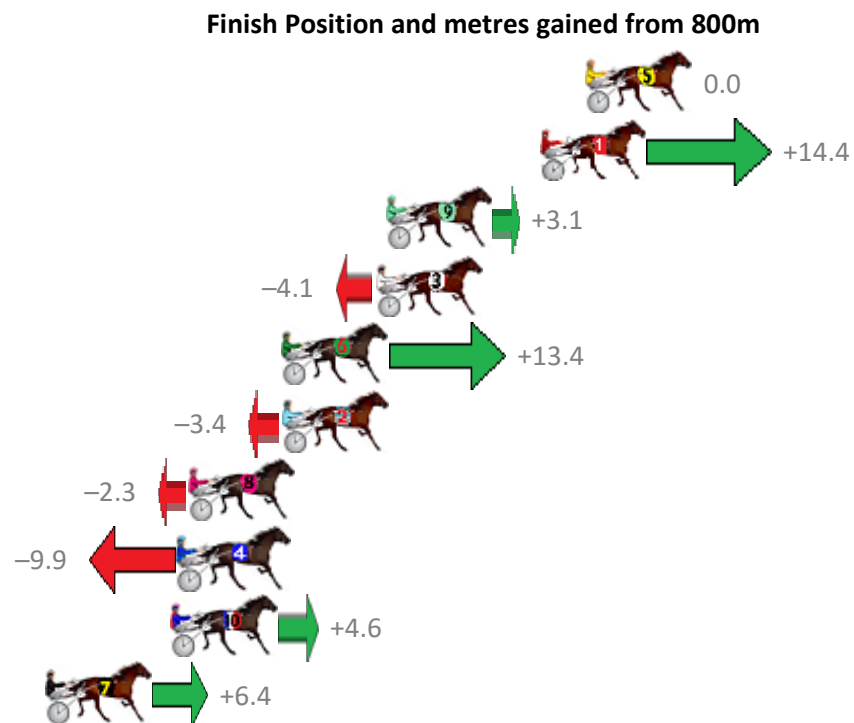

Albion Park Race 6 Distance 1660m

Saturday, 11 April 2020

Gross Time: 1:57.40 MileRate: 1:53.80 LeadTime: 3.50s First Qtr: 28.00s Second Qtr: 29.80s Third Qtr: 28.10s Fourth Qtr: 28.00s

NoHorse	Plc	Margin	Time	800Time (W)	400 Time (W)
5 ETERNAL PROMISE	1	0.0m	1:57.40	56.10s (0)	28.00s (0)
1 PELOSI	2	1.8m	1:57.53	55.10s (1)	27.87s (2)
9 CHERRYS THE BEST	3	7.9m	1:57.98	55.88s (1)	27.84s (2)
3 KATNISS	4	8.3m	1:58.01	56.39s (0)	28.12s (0)
6 DEMETER	5	12.0m	1:58.28	55.17s (1)	27.81s (1)
2 JUST DEAL IT	6	12.0m	1:58.28	56.34s (0)	28.04s (0)
8 COLOMBIAN GOLD	7	15.7m	1:58.56	56.26s (0)	27.98s (0)
4 LISA LINCOLN	8	16.1m	1:58.59	56.79s (1)	28.66s (1)
10 INNOCENT CROCKER	9	16.4m	1:58.61	55.78s (1)	28.35s (3)
7 BRIDGET BLUE CHIP	10	21.4m	1:58.98	55.65s (0)	27.90s (0)