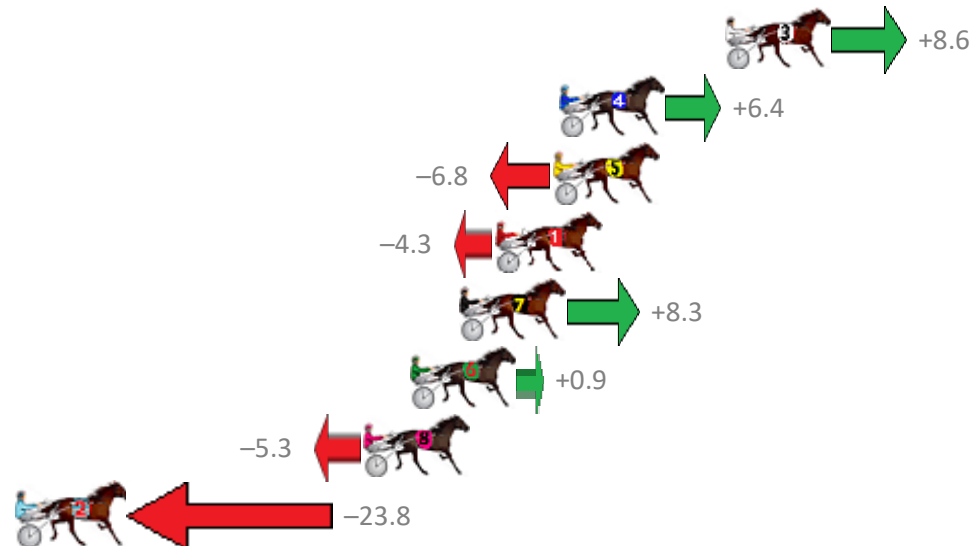

Albion Park Race 7 Distance 2138m

Saturday, 11 April 2020

Gross Time: 2:31.10 MileRate: 1:53.70 LeadTime: 35.90s First Qtr: 30.50s Second Qtr: 29.10s Third Qtr: 28.50s Fourth Qtr: 27.10s

NoHorse	Plc	Margin	Time	800Time (W)	400 Time (W)
3 MAJOR CAM	1	0.0m	2:31.10	55.01s (1)	26.76s (2)
4 WATCH PULP FICTION	2	6.6m	2:31.57	55.16s (1)	26.86s (2)
5 GLENFERRIE HOOD	3	6.8m	2:31.59	56.07s (0)	27.56s (0)
1 DARK ENERGY	4	9.1m	2:31.75	55.90s (0)	27.40s (0)
7 MACH ALERT	5	10.5m	2:31.85	55.03s (0)	26.99s (1)
6 CASINO TOMMY	6	12.5m	2:31.99	55.54s (0)	27.07s (0)
8 SMOOTH SHOWGIRL	7	14.3m	2:32.12	55.97s (0)	27.47s (0)
2 ROCK WITH SAM	8	28.2m	2:33.11	57.24s (1)	28.73s (1)

Finish Position and metres gained from 800m

Sectionals
Powered by

Home of Australian Harness Sectionals

Get your sectionals delivered to your inbox daily

Check out www.pjdata.com.au

The Racing Queensland Board (trading as Racing Queensland) and provider are not responsible for the completeness or accuracy of any of the information contained herein, and makes no representations about its suitability for any purpose.