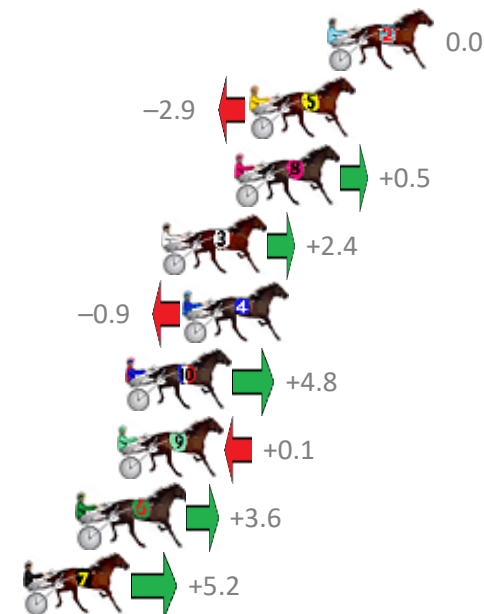

Albion Park Race 2 Distance 1660m

Saturday, 11 April 2020

Gross Time: 1:57.10 MileRate: 1:53.50 LeadTime: 3.40s First Qtr: 27.50s Second Qtr: 30.40s Third Qtr: 28.50s Fourth Qtr: 27.30s

NoHorse	Plc	Margin	Time	800Time (W)	400 Time (W)
2 ANYCHANCE	1	0.0m	1:57.10	55.80s (0)	27.30s (0)
5 SUBTLE DELIGHT	2	3.1m	1:57.32	56.00s (1)	27.47s (1)
8 COREY WILLIAM	3	3.7m	1:57.37	55.77s (0)	27.25s (0)
3 OUR BONDI BEACH	4	6.6m	1:57.57	55.63s (1)	27.11s (1)
4 JAMIES BAD BOY	5	5.7m	1:57.51	55.86s (1)	27.33s (1)
10 JUST SEDUCE ME	6	8.0m	1:57.67	55.47s (0)	26.96s (0)
9 BETTOR TO BE TRICKY	7	8.3m	1:57.70	55.79s (0)	27.27s (0)
6 TORI MAY	8	9.8m	1:57.80	55.55s (1)	27.04s (1)
7 THATS HOW WEROLL	9	12.0m	1:57.96	55.44s (0)	26.95s (0)

Finish Position and metres gained from 800m

Sectionals
Powered by

Home of Australian Harness Sectionals

Get your sectionals delivered to your inbox daily

Check out www.pjdata.com.au

The Racing Queensland Board (trading as Racing Queensland) and provider are not responsible for the completeness or accuracy of any of the information contained herein, and makes no representations about its suitability for any purpose.