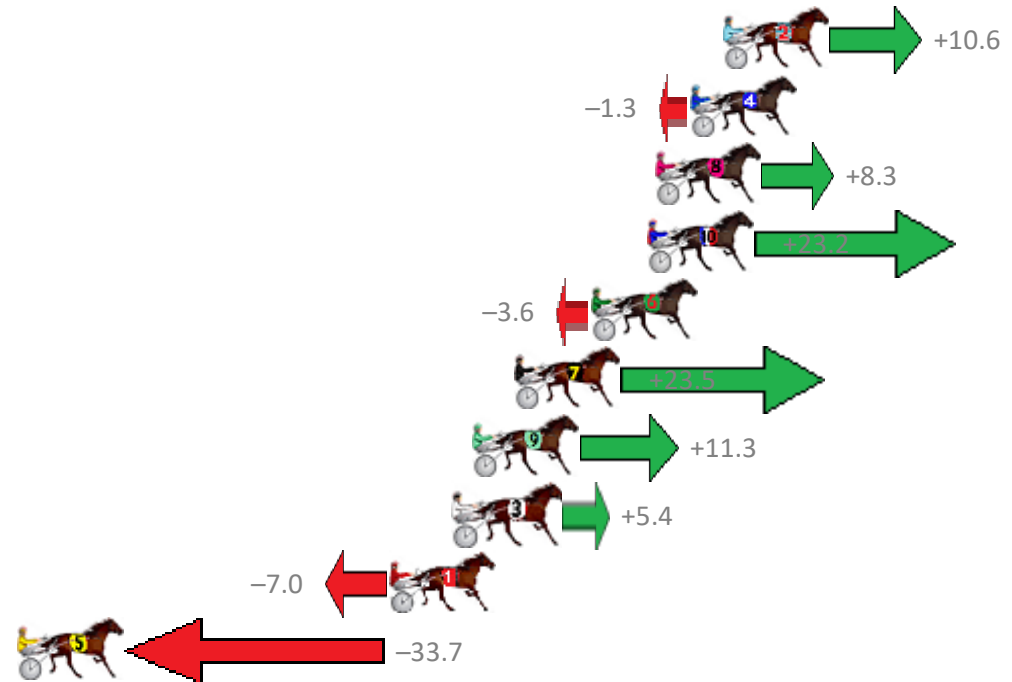

Albion Park Race 10 Distance 1660m

Saturday, 11 April 2020

Gross Time: 2:01.40 MileRate: 1:57.60 LeadTime: 3.50s First Qtr: 27.90s Second Qtr: 30.80s Third Qtr: 29.50s Fourth Qtr: 29.70s

NoHorse	Plc	Margin	Time	800Time (W)	400 Time (W)
2 LAVROS TEXAS	1	0.0m	2:01.40	58.42s (1)	28.98s (1)
4 FOURSHARESMOREBEE	2	1.3m	2:01.50	59.30s (0)	29.80s (0)
8 JUSTABITNOISY	3	2.7m	2:01.61	58.59s (0)	29.21s (0)
10 OUR OVERANOVA	4	3.0m	2:01.63	57.49s (1)	28.80s (2)
6 QUIETLY SPOKEN	5	5.2m	2:01.80	59.46s (1)	29.85s (1)
7 MAYBETOTHEMAX	6	8.3m	2:02.05	57.47s (1)	28.78s (2)
9 SPRINGBANK EDEN	7	9.9m	2:02.17	58.37s (1)	29.69s (2)
3 MATATOKI	8	10.6m	2:02.23	58.80s (1)	29.38s (1)
1 ALS LAW	9	13.2m	2:02.43	59.72s (0)	30.29s (0)
5 GREG THE GREAT	10	40.1m	2:04.52	61.68s (1)	32.32s (2)

Finish Position and metres gained from 800m

Sectionals
Powered by

Home of Australian Harness Sectionals

Get your sectionals delivered to your inbox daily

Check out www.pjdata.com.au

The Racing Queensland Board (trading as Racing Queensland) and provider are not responsible for the completeness or accuracy of any of the information contained herein, and makes no representations about its suitability for any purpose.