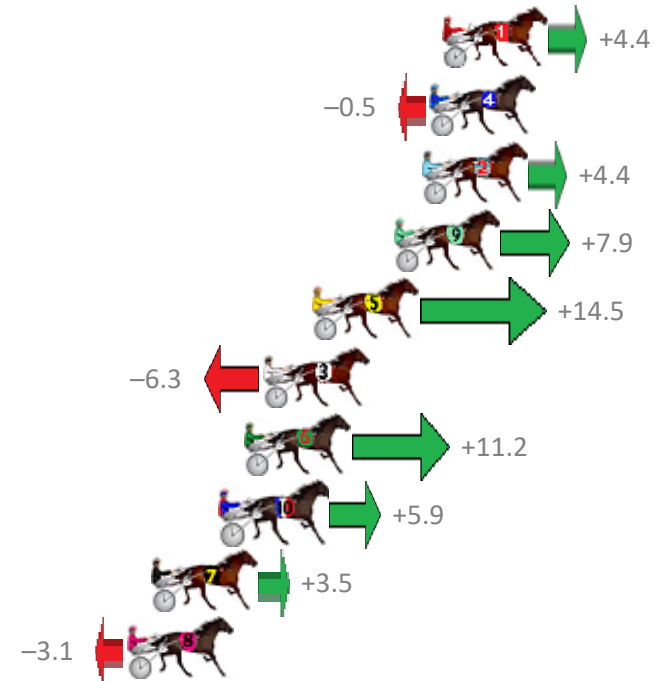

Albion Park Race 1 Distance 1660m

Saturday, 11 April 2020

Gross Time: 1:56.90 MileRate: 1:53.30 LeadTime: 3.60s First Qtr: 27.70s Second Qtr: 28.20s Third Qtr: 28.70s Fourth Qtr: 28.70s

NoHorse	Plc	Margin	Time	800Time (W)	400 Time (W)
1 TULHURST ACE	1	0.0m	1:56.90	57.09s (0)	28.40s (0)
4 INVINCIBLE LOXTON	2	0.5m	1:56.94	57.44s (0)	28.74s (0)
2 BODHI TREE	3	0.8m	1:56.96	57.09s (1)	28.34s (1)
9 THE BUS	4	1.9m	1:57.04	56.84s (1)	28.09s (1)
5 CHANGE OF MIND	5	5.1m	1:57.28	56.37s (0)	28.02s (1)
3 MARETTI	6	7.1m	1:57.43	57.85s (1)	29.11s (1)
6 THREE MUGS IN	7	7.8m	1:57.49	56.60s (1)	28.40s (2)
10 JUST ROKIN	8	8.7m	1:57.56	56.98s (1)	28.85s (2)
7 HARD TO HEAR	9	11.5m	1:57.77	57.15s (0)	28.55s (0)
8 AZTEC BROMAC	10	12.5m	1:57.84	57.62s (0)	28.95s (0)

Finish Position and metres gained from 800m

Sectionals
Powered by

Home of Australian Harness Sectionals

Get your sectionals delivered to your inbox daily

Check out www.pjdata.com.au

The Racing Queensland Board (trading as Racing Queensland) and provider are not responsible for the completeness or accuracy of any of the information contained herein, and makes no representations about its suitability for any purpose.