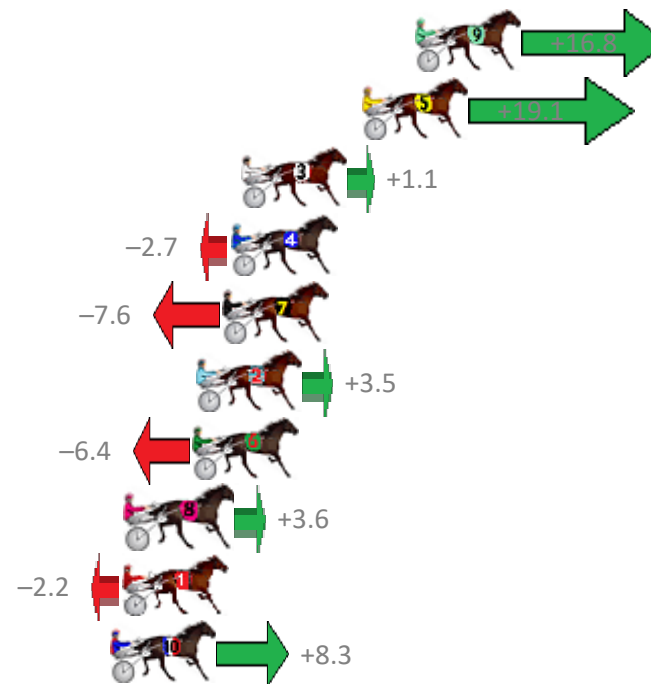

Albion Park Race 4 Distance 1660m

Saturday, 11 April 2020

Gross Time: 1:58.50 MileRate: 1:54.90 LeadTime: 3.40s First Qtr: 27.20s Second Qtr: 29.80s Third Qtr: 28.60s Fourth Qtr: 29.50s

NoHorse	Plc	Margin	Time	800Time (W)	400 Time (W)
9 MAYWYNS COURAGE	1	0.0m	1:58.50	56.89s (1)	28.40s (1)
5 MONTANA CHIEF	2	2.1m	1:58.66	56.72s (1)	28.25s (2)
3 PARISIAN ROCKSTAR	3	6.9m	1:59.03	58.02s (1)	29.38s (2)
4 COURAGEOUS LEO	4	7.3m	1:59.06	58.29s (0)	29.71s (0)
7 SOME EXCUSESOMEW	5	7.6m	1:59.09	58.65s (0)	30.06s (0)
2 WEEDONS EXPRESS	6	8.7m	1:59.17	57.85s (1)	29.14s (2)
6 WITH AUTHORITY	7	8.8m	1:59.18	58.56s (1)	29.72s (1)
8 RED CHARMER	8	11.4m	1:59.38	57.84s (0)	29.38s (0)
1 LEXUS ON THE BEACH	9	11.6m	1:59.40	58.26s (0)	29.71s (0)
10 MACHIN OUT	10	12.1m	1:59.44	57.50s (0)	29.10s (0)

Finish Position and metres gained from 800m

Sectionals
Powered by

Home of Australian Harness Sectionals

Get your sectionals delivered to your inbox daily

Check out www.pjdata.com.au

The Racing Queensland Board (trading as Racing Queensland) and provider are not responsible for the completeness or accuracy of any of the information contained herein, and makes no representations about its suitability for any purpose.