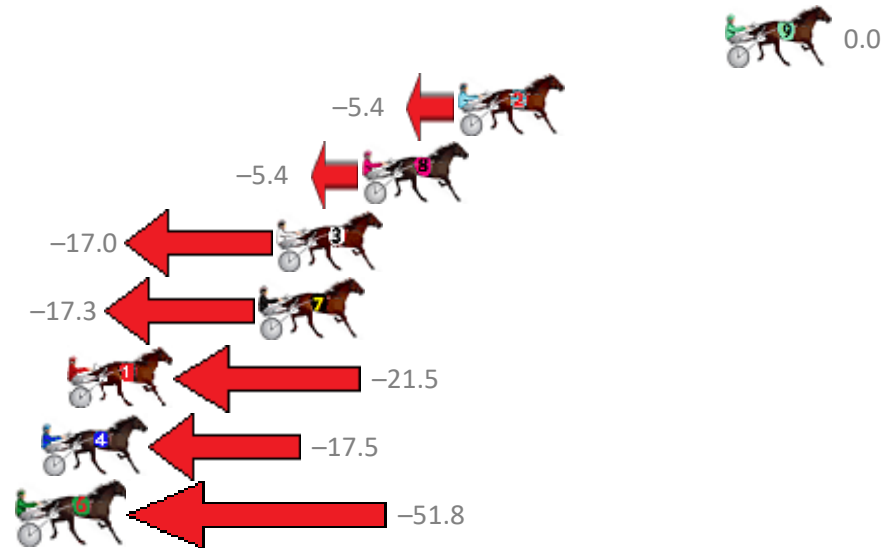

Redcliffe Race 8 Distance 2040m

Thursday, 5 March 2020

Gross Time: 2:28.90 MileRate: 1:57.40 LeadTime: 31.10s First Qtr: 28.70s Second Qtr: 30.70s Third Qtr: 28.90s Fourth Qtr: 29.50s

NoHorse	Plc	Margin	Time	800Time (W)	400 Time (W)
9 GUPTAS CULLEN	1	0.0m	2:28.90	58.40s (0)	29.50s (0)
2 HEART OF COOPER	2	10.6m	2:29.68	58.79s (1)	29.69s (1)
8 BEEF CITY BLAZE	3	14.4m	2:29.96	58.79s (0)	29.72s (0)
3 PRECIOUS CULLEN	4	17.8m	2:30.21	59.64s (1)	30.58s (1)
7 DOLLARBILL	5	18.5m	2:30.26	59.66s (2)	30.48s (2)
1 FAT KENNYS DROP	6	26.1m	2:30.82	59.97s (0)	30.89s (0)
4 TAKITIMU EXPRESS	7	27.1m	2:30.90	59.68s (1)	30.57s (1)
6 TROUBLESOME DAVE	8	57.8m	2:33.16	62.18s (2)	32.94s (2)

Finish Position and metres gained from 800m

Sectionals
Powered by

Home of Australian Harness Sectionals

Get your sectionals delivered to your inbox daily

Check out www.pjdata.com.au

The Racing Queensland Board (trading as Racing Queensland) and provider are not responsible for the completeness or accuracy of any of the information contained herein, and makes no representations about its suitability for any purpose.