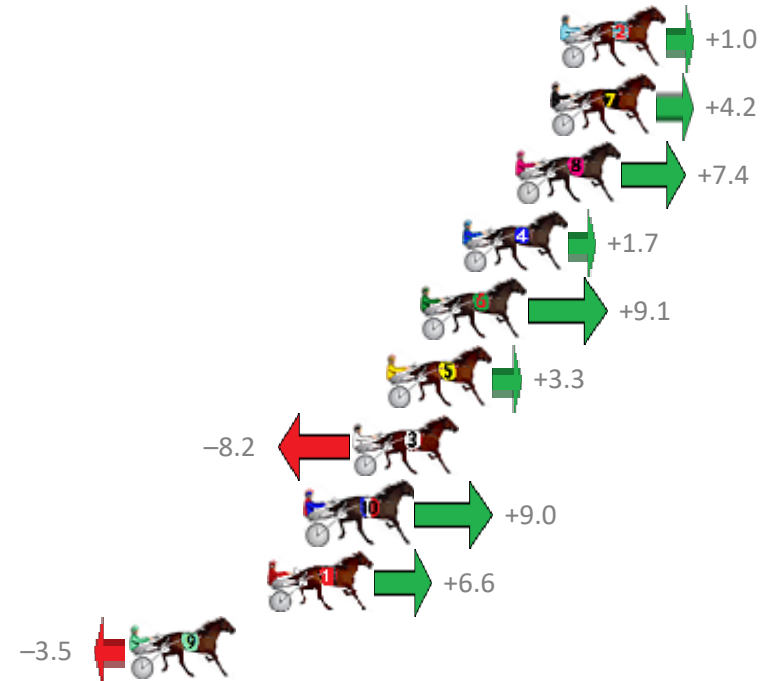

Redcliffe Race 4 Distance 1780m

Thursday, 5 March 2020

Gross Time: 2:10.90 MileRate: 1:58.30 LeadTime: 11.10s First Qtr: 29.30s Second Qtr: 31.40s Third Qtr: 29.40s Fourth Qtr: 29.70s

NoHorse	Plc	Margin	Time	800Time (W)	400 Time (W)
2 EULO FLYER	1	0.0m	2:10.90	59.03s (1)	29.70s (1)
7 SUGARKANE	2	0.4m	2:10.93	58.79s (0)	29.34s (0)
8 MAFFIOSO GIRL	3	1.8m	2:11.03	58.55s (0)	29.14s (0)
4 ARBIT MAJOR	4	3.9m	2:11.19	58.97s (1)	29.60s (1)
6 GUTS	5	5.5m	2:11.31	58.43s (1)	29.07s (2)
5 MO JARNEY	6	6.9m	2:11.41	58.86s (1)	29.47s (1)
3 DOWNTOWN LUCCA	7	8.2m	2:11.51	59.71s (0)	30.23s (0)
10 JILLIBY GIZMO	8	10.0m	2:11.64	58.44s (1)	29.03s (2)
1 CC JONES	9	11.6m	2:11.76	58.61s (0)	29.18s (0)
9 FORTES IN FIDE	10	17.1m	2:12.17	59.36s (0)	29.84s (1)

Finish Position and metres gained from 800m

Sectionals
Powered by

Home of Australian Harness Sectionals

Get your sectionals delivered to your inbox daily

Check out www.pjdata.com.au

The Racing Queensland Board (trading as Racing Queensland) and provider are not responsible for the completeness or accuracy of any of the information contained herein, and makes no representations about its suitability for any purpose.