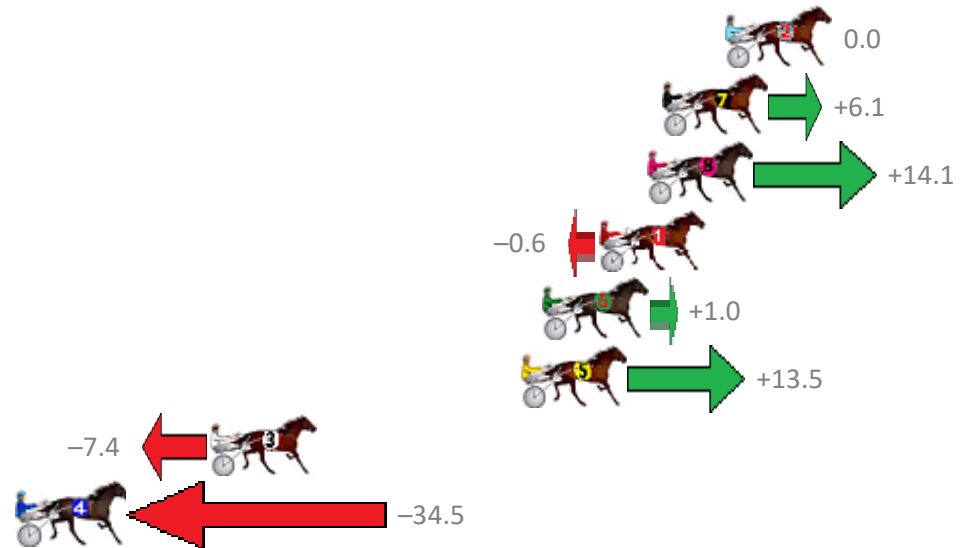

Redcliffe Race 3 Distance 1780m

Thursday, 5 March 2020

Gross Time: 2:13.60 MileRate: 2:00.80 LeadTime: 11.30s First Qtr: 31.30s Second Qtr: 32.20s Third Qtr: 29.50s Fourth Qtr: 29.30s

NoHorse	Plc	Margin	Time	800Time (W)	400 Time (W)
2 SCHOOPY	1	0.0m	2:13.60	58.80s (0)	29.30s (0)
7 WILLSINTOWN	2	2.5m	2:13.78	58.35s (0)	29.09s (2)
8 PATCHWORK JET	3	3.1m	2:13.83	57.76s (1)	28.88s (3)
1 KID CALVERT	4	5.0m	2:13.97	58.84s (0)	29.31s (0)
6 A BETTER CHANCE	5	7.2m	2:14.13	58.73s (1)	29.71s (1)
5 BETTOR WATCH HIM	6	8.1m	2:14.19	57.81s (1)	28.91s (2)
3 OUR CHAMPION	7	20.4m	2:15.09	59.34s (0)	29.94s (0)
4 WESTERN SHOWGIRL	8	47.7m	2:17.09	61.34s (1)	31.94s (1)

Finish Position and metres gained from 800m

Sectionals
Powered by

Home of Australian Harness Sectionals

Get your sectionals delivered to your inbox daily

Check out www.pjdata.com.au

The Racing Queensland Board (trading as Racing Queensland) and provider are not responsible for the completeness or accuracy of any of the information contained herein, and makes no representations about its suitability for any purpose.