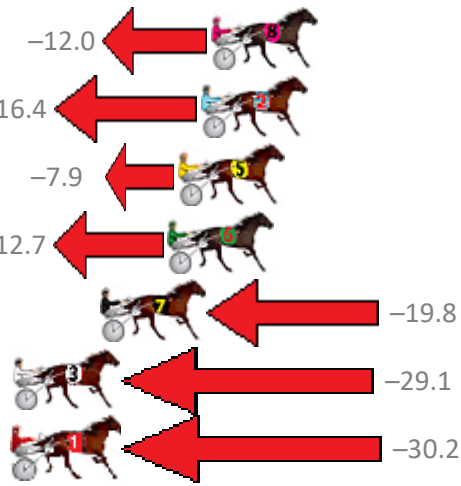

Redcliffe Race 5 Distance 2040m

Thursday, 5 March 2020

Gross Time: 2:29.30 MileRate: 1:57.80 LeadTime: 30.80s First Qtr: 30.20s Second Qtr: 30.00s Third Qtr: 29.60s Fourth Qtr: 28.70s

NoHorse Plc Margin Time 800Time (W) 400 Time (W)

4 IFOUNDTHEBEACH	1	0.0m	2:29.30	57.54s (2)	28.57s (2)	
8 GOES BOOM	2	20.2m	2:30.75	59.17s (1)	29.43s (1)	-12.0
2 OUR PEPPERJACK	3	20.6m	2:30.78	59.50s (1)	29.80s (1)	-16.4
5 FIRE AND ICE	4	21.5m	2:30.84	58.88s (3)	29.77s (2)	-7.9
6 ARTISTIC SAINT	5	21.9m	2:30.87	59.23s (0)	29.65s (0)	-12.7
7 SWORD AND SHIELD	6	24.6m	2:31.07	59.74s (0)	30.16s (0)	-19.8
3 TAXI METER	7	29.1m	2:31.39	60.42s (1)	30.76s (1)	-29.1
1 SPONDOOLEY	8	30.4m	2:31.48	60.50s (0)	30.88s (0)	-30.2

Finish Position and metres gained from 800m

Sectionals
Powered by

Home of Australian Harness Sectionals

Get your sectionals delivered to your inbox daily

Check out www.pjdata.com.au

The Racing Queensland Board (trading as Racing Queensland) and provider are not responsible for the completeness or accuracy of any of the information contained herein, and makes no representations about its suitability for any purpose.