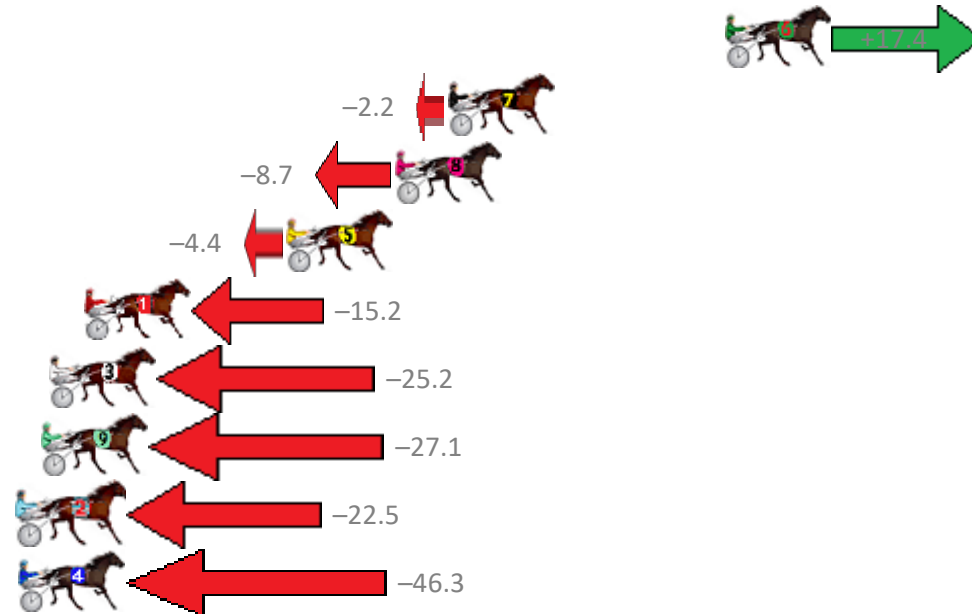

Redcliffe Race 6 Distance 1780m

Thursday, 5 March 2020

Gross Time: 2:12.80 MileRate: 2:00.10 LeadTime: 11.00s First Qtr: 30.30s Second Qtr: 30.60s Third Qtr: 30.20s Fourth Qtr: 30.70s

NoHorse	Plc	Margin	Time	800Time (W)	400 Time (W)
6 SUKI DAYO	1	0.0m	2:12.80	59.58s (1)	29.69s (2)
7 WEASEL	2	11.0m	2:13.64	61.07s (1)	31.18s (3)
8 THANKHEAVNFORGIRLS	3	13.1m	2:13.81	61.56s (1)	31.44s (2)
5 PROMISES MADE	4	17.4m	2:14.14	61.23s (1)	31.33s (3)
1 MANOFLISA	5	25.4m	2:14.75	62.06s (0)	31.91s (0)
3 GRINYDONTCHA	6	26.8m	2:14.86	62.82s (0)	32.74s (0)
9 A ROCKNROLL LEGACY	7	27.1m	2:14.88	62.96s (1)	32.78s (1)
2 TOTAL DELIRIUM	8	28.3m	2:14.97	62.61s (0)	32.49s (0)
4 WHATELEY	9	61.5m	2:17.52	64.42s (0)	34.38s (1)

Finish Position and metres gained from 800m

Sectionals
Powered by

Home of Australian Harness Sectionals

Get your sectionals delivered to your inbox daily

Check out www.pjdata.com.au

The Racing Queensland Board (trading as Racing Queensland) and provider are not responsible for the completeness or accuracy of any of the information contained herein, and makes no representations about its suitability for any purpose.