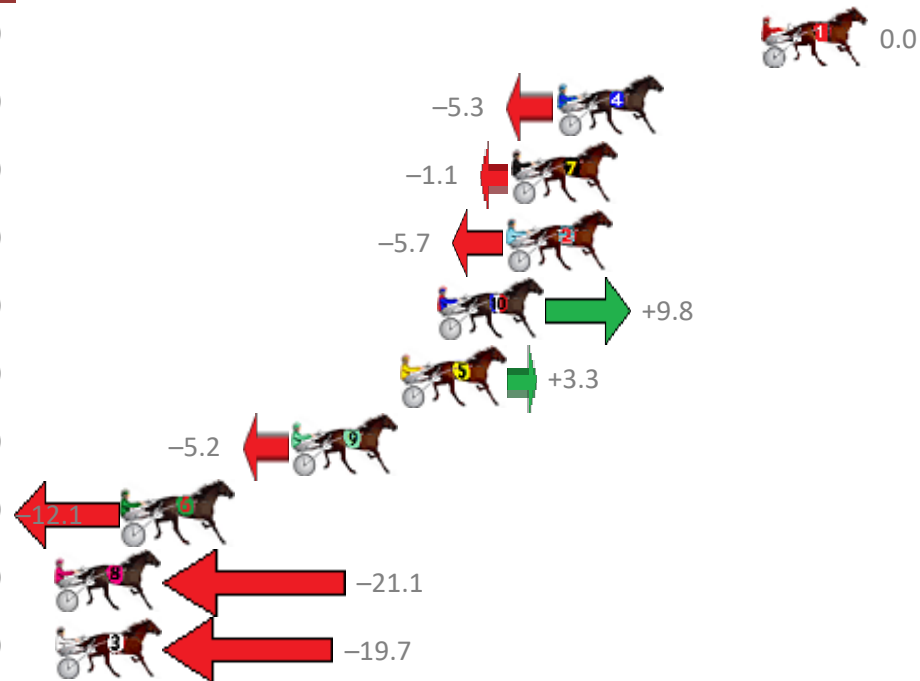

Redcliffe Race 1 Distance 1780m

Thursday, 5 March 2020

Gross Time: 2:14.80 MileRate: 2:01.90 LeadTime: 11.40s First Qtr: 32.00s Second Qtr: 31.60s Third Qtr: 30.90s Fourth Qtr: 29.10s

No	Horse	Plc	Margin	Time	800Time (W)	400 Time (W)
1	NESTERS HILL	1	0.0m	2:14.80	60.00s (0)	29.10s (0)
4	QUALITY TIME	2	8.1m	2:15.39	60.40s (1)	29.56s (1)
7	FEEL THE THRILL	3	9.9m	2:15.52	60.08s (0)	29.01s (0)
2	VALKYRIE HANOVER	4	10.1m	2:15.53	60.43s (0)	29.49s (0)
10	TRUMP EM BABE	5	12.8m	2:15.73	59.26s (1)	28.45s (1)
5	ABBEY DIADEMA	6	14.3m	2:15.84	59.75s (1)	29.05s (1)
9	ITMIGHTBEYOU	7	18.6m	2:16.15	60.39s (1)	29.75s (2)
6	ROLLON TWICE	8	25.3m	2:16.64	60.91s (0)	29.79s (0)
8	FORTYFIVE ROCK	9	28.1m	2:16.84	61.58s (1)	30.52s (1)
3	OURS TO KEEP	10	38.9m	2:17.63	61.48s (0)	30.49s (0)

Finish Position and metres gained from 800m

Sectionals
Powered by

Home of Australian Harness Sectionals

Get your sectionals delivered to your inbox daily

Check out www.pjdata.com.au

The Racing Queensland Board (trading as Racing Queensland) and provider are not responsible for the completeness or accuracy of any of the information contained herein, and makes no representations about its suitability for any purpose.