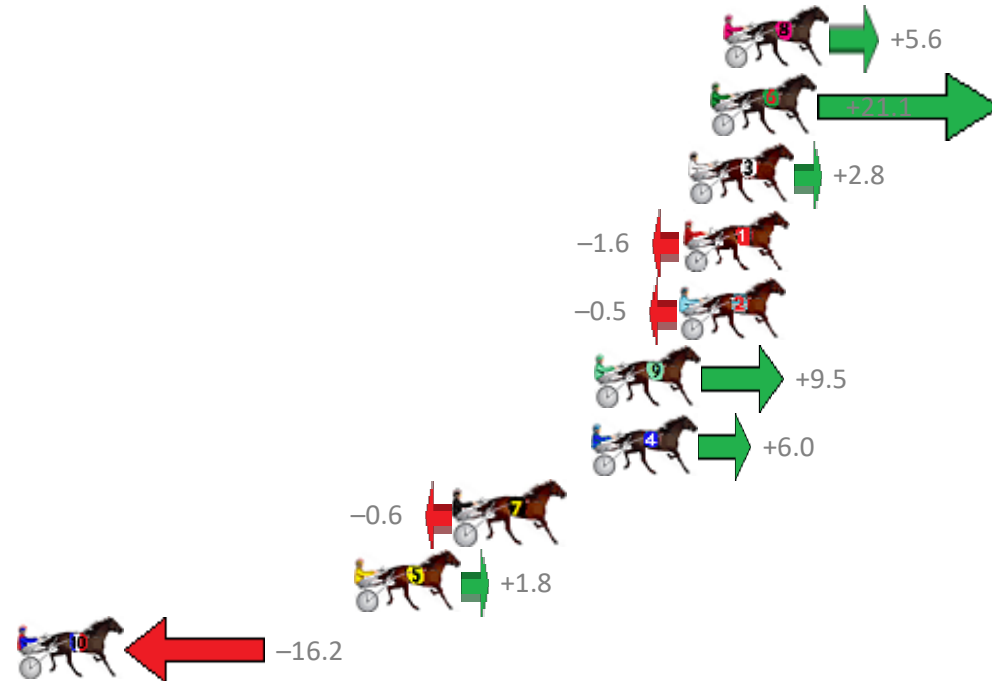

Redcliffe Race 2 Distance 1780m

Thursday, 5 March 2020

Gross Time: 2:13.90 MileRate: 2:01.10 LeadTime: 11.40s First Qtr: 32.10s Second Qtr: 30.60s Third Qtr: 29.60s Fourth Qtr: 30.20s

NoHorse	Plc	Margin	Time	800Time (W)	400 Time (W)
8 CANNAN	1	0.0m	2:13.90	59.38s (1)	29.66s (1)
6 WRITEABOUTCHELSEA	2	0.5m	2:13.94	58.22s (1)	29.95s (2)
3 BEEF CITY STARZZZ	3	1.4m	2:14.01	59.59s (0)	29.99s (0)
1 ELLE JAY	4	1.6m	2:14.02	59.92s (0)	30.32s (0)
2 CHEYENNE AUTUMN	5	1.7m	2:14.03	59.84s (1)	30.12s (1)
9 MAGHERA MAGGIE	6	5.1m	2:14.29	59.09s (0)	29.50s (0)
4 ITS YOU NOT ME	7	5.2m	2:14.29	59.35s (1)	29.75s (1)
7 JAKES ARK	8	10.6m	2:14.70	59.84s (0)	30.25s (0)
5 KOTARE KASAI	9	14.6m	2:15.00	59.67s (1)	30.35s (2)
10 ALL MADNESS	10	42.4m	2:17.10	61.01s (1)	32.03s (1)

Finish Position and metres gained from 800m

Sectionals
Powered by

Home of Australian Harness Sectionals

Get your sectionals delivered to your inbox daily

Check out www.pjdata.com.au

The Racing Queensland Board (trading as Racing Queensland) and provider are not responsible for the completeness or accuracy of any of the information contained herein, and makes no representations about its suitability for any purpose.