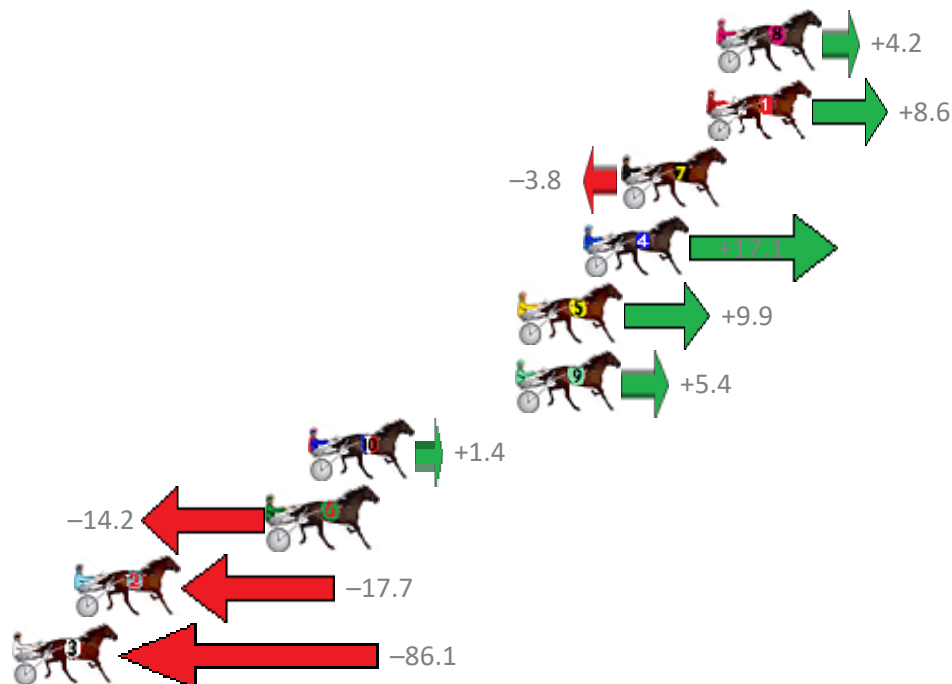

Albion Park Race 4 Distance 1660m

Saturday, 22 February 2020

Gross Time: 1:57.40 MileRate: 1:53.80 LeadTime: 3.40s First Qtr: 27.00s Second Qtr: 30.00s Third Qtr: 27.80s Fourth Qtr: 29.20s

No Horse	Plc	Margin	Time	800Time (W)	400 Time (W)
8 MAYWYNS COURAGE	1	0.0m	1:57.40	56.70s (0)	28.85s (0)
1 JAMIES BAD BOY	2	0.4m	1:57.43	56.39s (0)	28.56s (0)
7 PACIFIC DRUMS	3	3.8m	1:57.68	57.27s (0)	29.48s (0)
4 SHERIFF JUJON	4	5.3m	1:57.79	55.78s (1)	27.76s (0)
5 ARTISTIC SAINT	5	7.9m	1:57.98	56.29s (0)	28.42s (0)
9 MAJORDOIT	6	8.0m	1:57.98	56.62s (0)	28.76s (0)
10 FEEL THE REIGN	7	16.2m	1:58.58	56.90s (1)	28.69s (2)
6 HES NOVAK	8	17.8m	1:58.70	58.01s (1)	29.89s (1)
2 HUNTAWAY	9	25.5m	1:59.26	58.26s (1)	30.10s (1)
3 LORD DENZEL	10	98.9m	2:04.62	63.13s (1)	35.03s (1)

Finish Position and metres gained from 800m

Sectionals
Powered by

Home of Australian Harness Sectionals

Get your sectionals delivered to your inbox daily

Check out www.pjdata.com.au

The Racing Queensland Board (trading as Racing Queensland) and provider are not responsible for the completeness or accuracy of any of the information contained herein, and makes no representations about its suitability for any purpose.