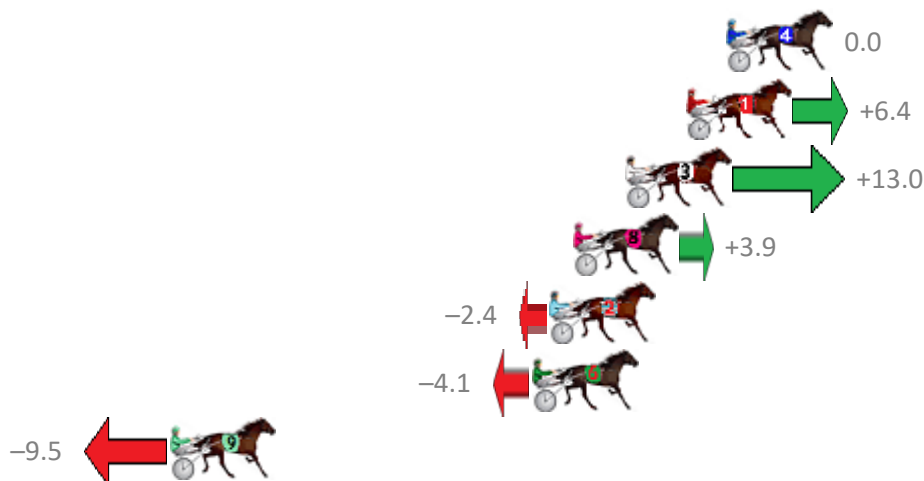

Albion Park Race 7 Distance 2138m

Saturday, 22 February 2020

Gross Time: 2:32.70 MileRate: 1:54.90 LeadTime: 37.70s First Qtr: 29.50s Second Qtr: 29.20s Third Qtr: 27.40s Fourth Qtr: 28.90s

No Horse	Plc	Margin	Time	800Time (W)	400 Time (W)
4 SMOOTH SHOWGIRL	1	0.0m	2:32.70	56.30s (0)	28.90s (0)
1 THE BUS	2	1.6m	2:32.82	55.85s (1)	28.47s (2)
3 CLARKEY	3	4.0m	2:32.99	55.39s (1)	28.47s (3)
8 MAKOA	4	6.1m	2:33.14	56.03s (0)	28.59s (0)
2 WHISKEY BLAZE	5	7.0m	2:33.21	56.47s (0)	29.04s (0)
6 THATSWHATISAID	6	7.7m	2:33.26	56.59s (1)	29.18s (1)
9 SECRETAGENT TYCOON	7	22.1m	2:34.30	56.97s (1)	29.59s (1)

Finish Position and metres gained from 800m

Sectionals
Powered by

Home of Australian Harness Sectionals

Get your sectionals delivered to your inbox daily

Check out www.pjdata.com.au

The Racing Queensland Board (trading as Racing Queensland) and provider are not responsible for the completeness or accuracy of any of the information contained herein, and makes no representations about its suitability for any purpose.