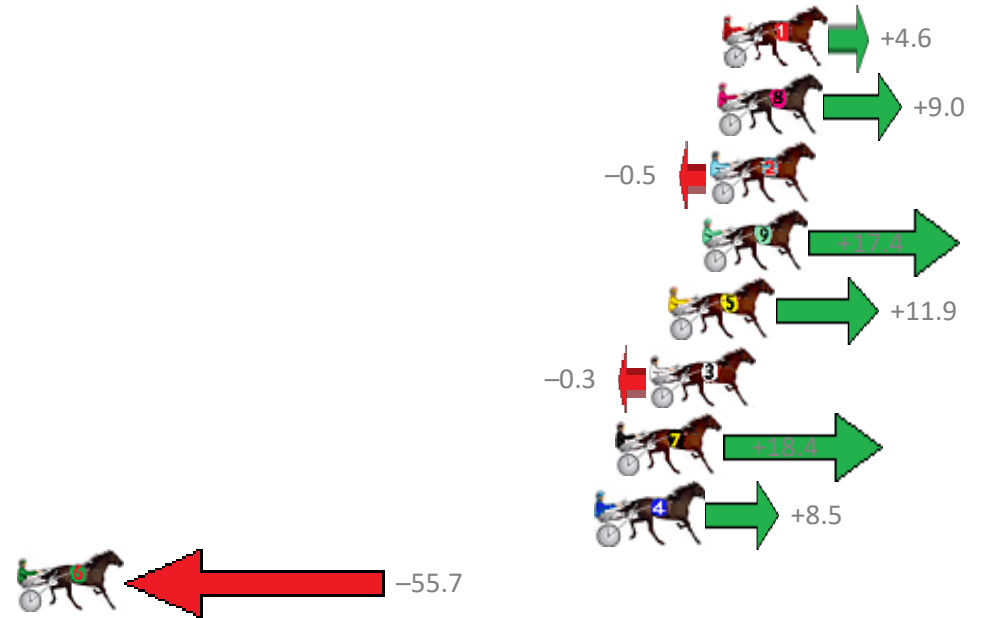

Albion Park Race 6 Distance 2138m

Saturday, 22 February 2020

Gross Time: 2:31.10 MileRate: 1:53.70 LeadTime: 36.10s First Qtr: 29.30s Second Qtr: 29.10s Third Qtr: 27.70s Fourth Qtr: 28.90s

No Horse	Plc	Margin	Time	800Time (W)	400 Time (W)
1 CLINTAL DO	1	0.0m	2:31.10	56.27s (0)	28.57s (0)
8 ROCK WITH SAM	2	0.2m	2:31.11	55.96s (0)	28.29s (1)
2 TULHURST ACE	3	0.5m	2:31.14	56.64s (0)	28.94s (0)
9 DREAM TO SHARE	4	0.8m	2:31.16	55.37s (1)	27.89s (0)
5 TENNYSON BROMAC	5	2.1m	2:31.25	55.76s (1)	27.98s (1)
3 CASINO TOMMY	6	2.9m	2:31.31	56.62s (1)	28.86s (1)
7 MACH ALERT	7	4.2m	2:31.40	55.30s (1)	27.82s (1)
4 CHANGE OF MIND	8	4.9m	2:31.45	56.00s (0)	28.50s (0)
6 GLENFERRIE HOOD	9	65.1m	2:35.80	60.54s (1)	32.07s (2)

Finish Position and metres gained from 800m

Sectionals
Powered by

Home of Australian Harness Sectionals

Get your sectionals delivered to your inbox daily

Check out www.pjdata.com.au

The Racing Queensland Board (trading as Racing Queensland) and provider are not responsible for the completeness or accuracy of any of the information contained herein, and makes no representations about its suitability for any purpose.