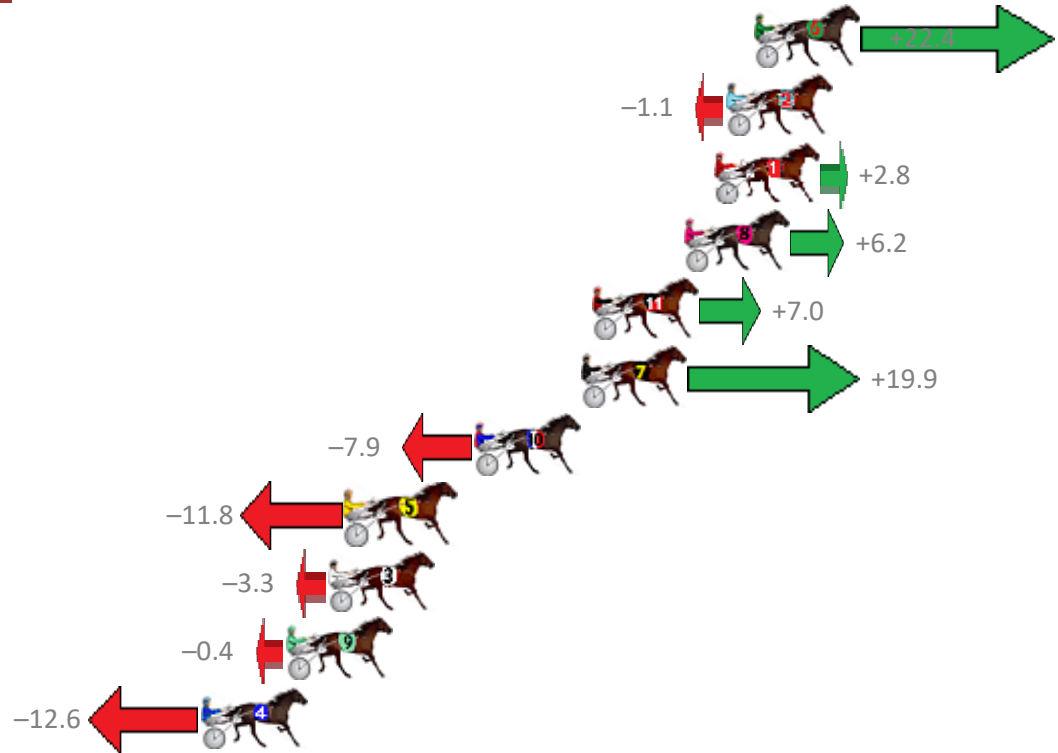

Albion Park Race 3 Distance 1660m

Saturday, 22 February 2020

Gross Time: 1:58.30 MileRate: 1:54.70 LeadTime: 3.30s First Qtr: 28.30s Second Qtr: 29.40s Third Qtr: 27.90s Fourth Qtr: 29.40s

No Horse	Plc	Margin	Time	800Time (W)	400 Time (W)
6 HARD TO HEAR	1	0.0m	1:58.30	55.70s (1)	28.25s (2)
2 THE CRUISE MISSILE	2	1.1m	1:58.38	57.38s (0)	29.48s (0)
1 WHERE'S THE SPIRIT	3	1.6m	1:58.42	57.10s (0)	29.18s (0)
8 BUMPER	4	2.8m	1:58.51	56.86s (0)	28.94s (0)
11 AT WEST POINT	5	6.4m	1:58.77	56.80s (0)	28.90s (0)
7 GOTTA MOMENT	6	6.9m	1:58.81	55.87s (1)	28.48s (2)
10 CELTIC CRUZA	7	11.1m	1:59.12	57.87s (2)	29.85s (2)
5 CONDAFEW	8	16.2m	1:59.49	58.15s (1)	30.03s (1)
3 PACIFIC COIN	9	16.9m	1:59.54	57.54s (1)	29.33s (0)
9 KILLARA KAOS	10	18.6m	1:59.67	57.33s (1)	29.93s (2)
4 ULTIMATE AD	11	22.0m	1:59.92	58.20s (1)	30.05s (1)

Finish Position and metres gained from 800m

Sectionals
Powered by

Home of Australian Harness Sectionals

Get your sectionals delivered to your inbox daily

Check out www.pjdata.com.au

The Racing Queensland Board (trading as Racing Queensland) and provider are not responsible for the completeness or accuracy of any of the information contained herein, and makes no representations about its suitability for any purpose.