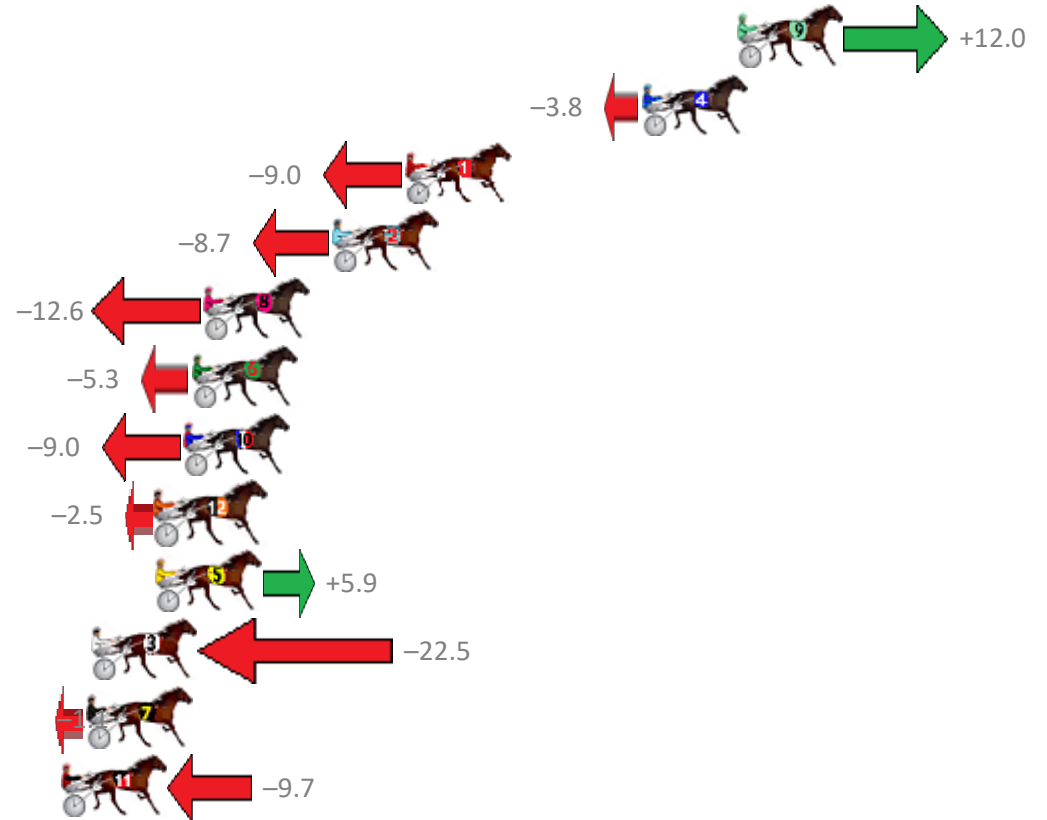

Albion Park Race 2 Distance 2138m

Saturday, 22 February 2020

Gross Time: 2:33.30 MileRate: 1:55.40 LeadTime: 37.20s First Qtr: 30.40s Second Qtr: 30.10s Third Qtr: 28.60s Fourth Qtr: 27.00s

No Horse	Plc	Margin	Time	800Time (W)	400 Time (W)
9 KID MONTANA	1	0.0m	2:33.30	54.77s (1)	26.86s (2)
4 URBAN GIRL	2	3.8m	2:33.56	55.86s (0)	27.26s (0)
1 IM MAJOR HARRY	3	13.2m	2:34.19	56.23s (0)	27.55s (0)
2 DAPPER	4	16.1m	2:34.39	56.20s (1)	27.64s (1)
8 COLONEL JOY	5	21.2m	2:34.73	56.48s (0)	27.77s (0)
6 MAYWYNS BEST	6	21.7m	2:34.76	55.97s (1)	27.71s (1)
10 OUR BONDI BEACH	7	22.0m	2:34.79	56.23s (0)	27.49s (0)
12 LEXUS ON THE BEACH	8	23.1m	2:34.86	55.77s (1)	27.59s (2)
5 BIG BANG LEONARD	9	23.1m	2:34.86	55.19s (1)	27.10s (1)
3 ARTHUR LOWE	10	25.7m	2:35.03	57.16s (1)	28.57s (1)
7 WITH AUTHORITY	11	25.9m	2:35.05	55.68s (1)	27.59s (1)
11 JUST ROKIN	12	26.9m	2:35.12	56.27s (0)	27.48s (0)

Finish Position and metres gained from 800m

Sectionals
Powered by

Home of Australian Harness Sectionals

Get your sectionals delivered to your inbox daily

Check out www.pjdata.com.au

The Racing Queensland Board (trading as Racing Queensland) and provider are not responsible for the completeness or accuracy of any of the information contained herein, and makes no representations about its suitability for any purpose.