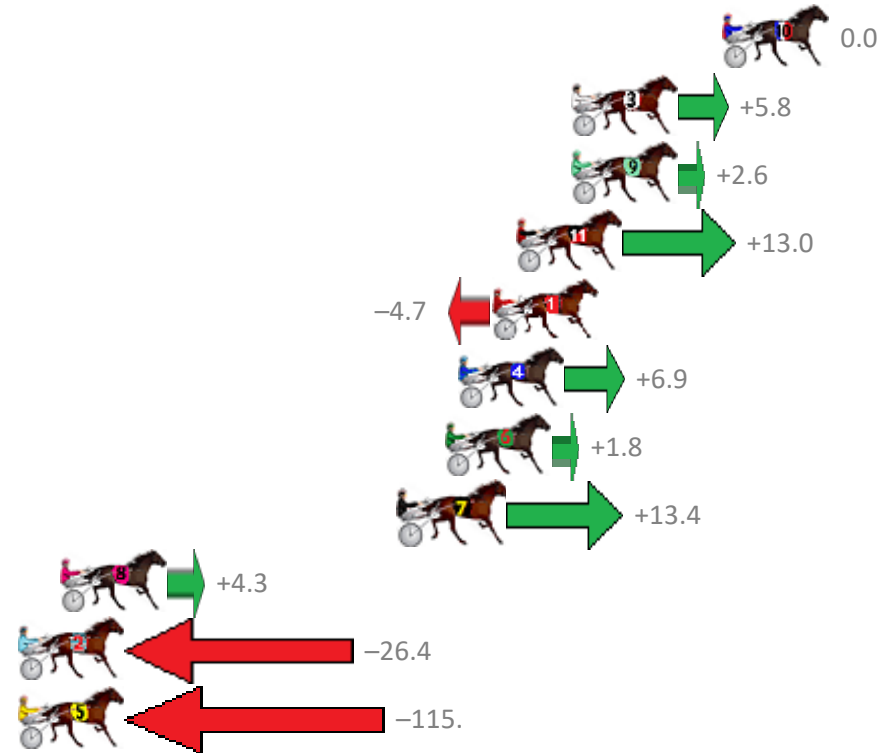

Albion Park Race 9 Distance 2138m

Saturday, 22 February 2020

Gross Time: 2:34.80 MileRate: 1:56.50 LeadTime: 37.00s First Qtr: 29.10s Second Qtr: 30.00s Third Qtr: 28.80s Fourth Qtr: 29.90s

No Horse	Plc	Margin	Time	800Time (W)	400 Time (W)
10 LIVING GRAND	1	0.0m	2:34.80	58.70s (0)	29.90s (0)
3 ROCKS OR DIAMONDS	2	6.0m	2:35.25	58.27s (2)	30.12s (1)
9 MAJOR LUCKY	3	6.0m	2:35.25	58.51s (0)	29.77s (1)
11 ARTFUL JINKS	4	8.2m	2:35.41	57.75s (2)	29.09s (1)
1 JUST ONE GOOD ONE	5	9.1m	2:35.48	59.04s (0)	30.19s (0)
4 MY ULTIMATE HELL	6	10.5m	2:35.58	58.19s (0)	29.85s (0)
6 DOWNTOWN LUCCA	7	11.0m	2:35.62	58.57s (0)	29.83s (1)
7 LANCELOT BROMAC	8	12.8m	2:35.76	57.72s (1)	29.41s (0)
8 MISTER DECORUM	9	26.3m	2:36.77	58.38s (1)	29.88s (1)
2 SOMEHOWSOMEWAY	10	43.0m	2:38.01	60.64s (2)	31.98s (2)
5 SONNY ORLANDO	11	125.2m	2:44.16	67.17s (1)	37.35s (0)

Finish Position and metres gained from 800m

Sectionals
Powered by

Home of Australian Harness Sectionals

Get your sectionals delivered to your inbox daily

Check out www.pjdata.com.au

The Racing Queensland Board (trading as Racing Queensland) and provider are not responsible for the completeness or accuracy of any of the information contained herein, and makes no representations about its suitability for any purpose.