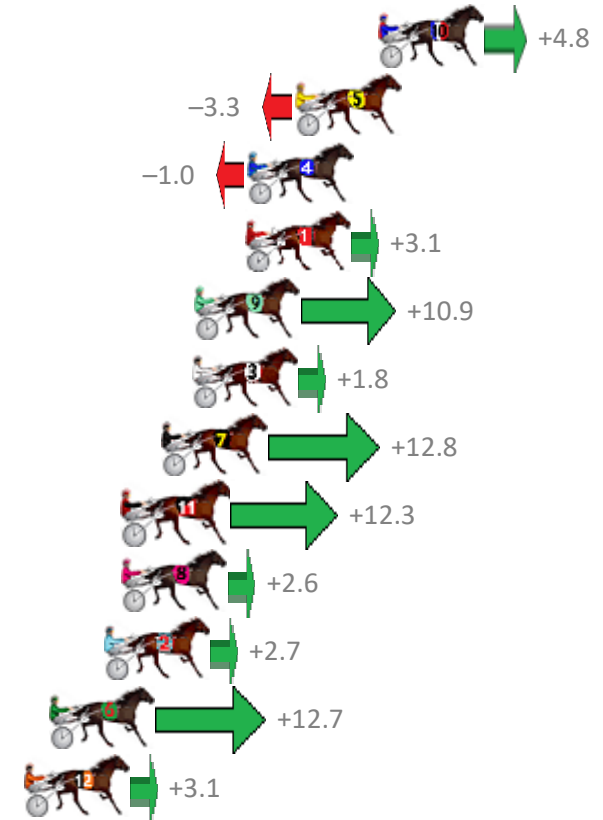

Albion Park Race 1 Distance 2138m

Saturday, 22 February 2020

Gross Time: 2:32.50 MileRate: 1:54.80 LeadTime: 36.70s First Qtr: 30.30s Second Qtr: 29.10s Third Qtr: 27.90s Fourth Qtr: 28.50s

No Horse	Plc	Margin	Time	800Time (W)	400 Time (W)
10 SOLE AMBITION	1	0.0m	2:32.50	56.06s (1)	28.37s (1)
5 BLADE	2	3.3m	2:32.74	56.63s (0)	28.74s (0)
4 SABRAGE	3	5.2m	2:32.87	56.47s (0)	28.54s (0)
1 PLATINUM ROULETTE	4	5.3m	2:32.88	56.18s (0)	28.25s (0)
9 MY MASTERCRAFTSMA	5	7.3m	2:33.02	55.63s (1)	28.22s (2)
3 SIR JULIAN	6	7.4m	2:33.03	56.27s (1)	28.51s (1)
7 THREE MUGS IN	7	8.6m	2:33.11	55.50s (0)	27.59s (1)
11 MAJOR CURRENCY	8	10.1m	2:33.22	55.53s (1)	28.08s (2)
8 JUMPING JOLT	9	10.2m	2:33.23	56.22s (0)	28.31s (0)
2 WEEDONS EXPRESS	10	10.9m	2:33.28	56.21s (1)	28.41s (1)
6 PARISIAN ROCKSTAR	11	13.1m	2:33.43	55.50s (0)	27.60s (0)
12 COMIGAL	12	14.1m	2:33.50	56.18s (0)	28.26s (0)

Finish Position and metres gained from 800m

Sectionals
Powered by

Home of Australian Harness Sectionals

Get your sectionals delivered to your inbox daily

Check out www.pjdata.com.au

The Racing Queensland Board (trading as Racing Queensland) and provider are not responsible for the completeness or accuracy of any of the information contained herein, and makes no representations about its suitability for any purpose.