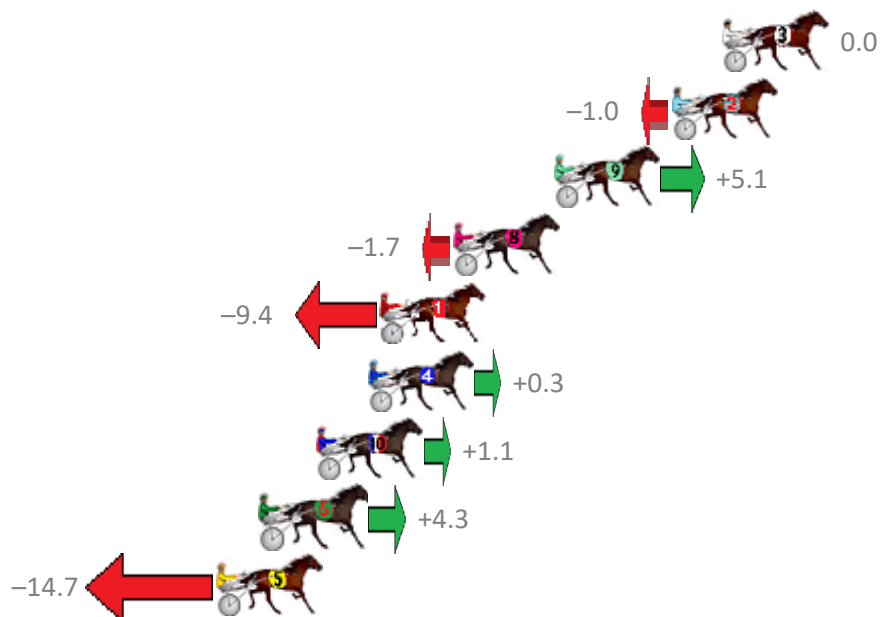

Albion Park Race 10 Distance 1660m

Saturday, 22 February 2020

Gross Time: 2:00.50 MileRate: 1:56.80 LeadTime: 3.40s First Qtr: 27.20s Second Qtr: 32.80s Third Qtr: 29.10s Fourth Qtr: 28.00s

No Horse	Plc	Margin	Time	800Time (W)	400 Time (W)
3 WHITEHAVEN LASS	1	0.0m	2:00.50	57.10s (0)	28.00s (0)
2 SAINT KILDA BEACH	2	2.0m	2:00.64	57.17s (1)	27.93s (1)
9 GOALKICKER	3	6.7m	2:00.97	56.74s (1)	27.98s (2)
8 CHINOOK WINDS	4	10.7m	2:01.25	57.22s (0)	28.13s (0)
1 BARA JAYLA	5	13.6m	2:01.45	57.77s (0)	28.64s (0)
4 JOANNIES GIRL	6	14.1m	2:01.49	57.08s (0)	28.05s (0)
10 OUR DELIGHT	7	16.1m	2:01.63	57.02s (1)	28.33s (2)
6 MACH TORQUE	8	18.3m	2:01.78	56.79s (1)	28.27s (1)
5 SOULWRITER	9	20.1m	2:01.91	58.15s (1)	28.89s (1)

Finish Position and metres gained from 800m

Sectionals
Powered by

Home of Australian Harness Sectionals

Get your sectionals delivered to your inbox daily

Check out www.pjdata.com.au

The Racing Queensland Board (trading as Racing Queensland) and provider are not responsible for the completeness or accuracy of any of the information contained herein, and makes no representations about its suitability for any purpose.