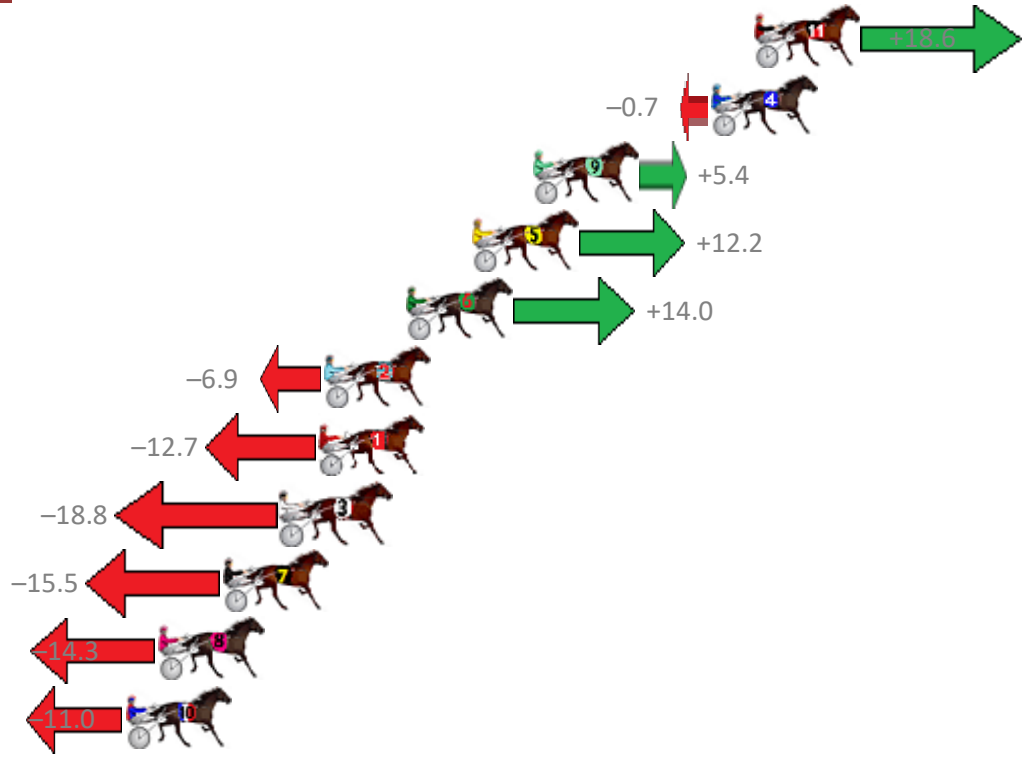

Albion Park Race 5 Distance 1660m

Saturday, 22 February 2020

Gross Time: 1:58.20 MileRate: 1:54.60 LeadTime: 3.40s First Qtr: 26.90s Second Qtr: 29.60s Third Qtr: 27.80s Fourth Qtr: 30.50s

No Horse	Plc	Margin	Time	800Time (W)	400 Time (W)
11 CAMROLLER	1	0.0m	1:58.20	56.94s (1)	28.91s (2)
4 SLIPPERY JADE	2	1.7m	1:58.33	58.35s (1)	30.63s (1)
9 TUESDAYS FELLA	3	8.8m	1:58.87	57.91s (1)	29.94s (2)
5 FUTURE FUN	4	11.2m	1:59.05	57.41s (1)	29.40s (2)
6 TODAYS HERO	5	13.8m	1:59.25	57.28s (1)	29.63s (1)
2 HESLUVABLE	6	17.1m	1:59.50	58.80s (1)	30.57s (1)
1 NIFTY STUDLEIGH	7	17.3m	1:59.52	59.23s (0)	30.93s (0)
3 MO JARNEY	8	18.8m	1:59.63	59.67s (0)	31.92s (0)
7 CROWNING GLORY	9	21.1m	1:59.81	59.43s (1)	31.22s (1)
8 STUDLEIGH STRIDE	10	23.7m	2:00.01	59.34s (0)	31.06s (0)
10 BUCKHORN EXCHANGE	11	25.0m	2:00.11	59.10s (0)	30.81s (0)

Finish Position and metres gained from 800m

Sectionals
Powered by

Home of Australian Harness Sectionals

Get your sectionals delivered to your inbox daily

Check out www.pjdata.com.au

The Racing Queensland Board (trading as Racing Queensland) and provider are not responsible for the completeness or accuracy of any of the information contained herein, and makes no representations about its suitability for any purpose.