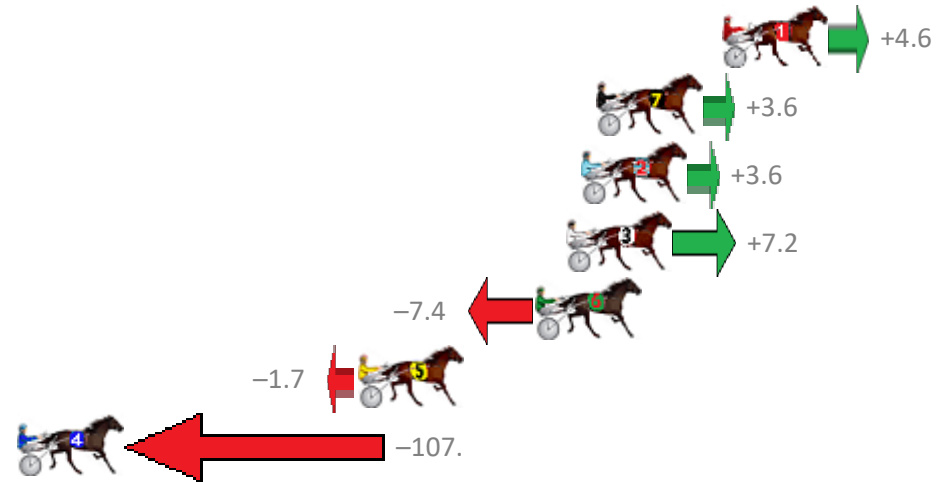

Albion Park Race 8 Distance 2647m

Saturday, 22 February 2020

Gross Time: 3:22.20 MileRate: 2:02.90 LeadTime: 82.10s First Qtr: 30.00s Second Qtr: 31.70s Third Qtr: 28.80s Fourth Qtr: 29.60s

No Horse	Plc	Margin	Time	800Time (W)	400 Time (W)
1 REIGN ON ME	1	0.0m	3:22.20	58.06s (0)	29.29s (0)
7 QUIETLY SPOKEN	2	5.0m	3:22.57	58.14s (1)	29.87s (1)
2 JEDDY R YA READY	3	5.6m	3:22.61	58.14s (0)	29.48s (1)
3 JUSTABITNOISY	4	6.2m	3:22.66	57.87s (0)	29.04s (1)
6 SPRINGBANK EDEN	5	7.4m	3:22.75	58.94s (0)	30.15s (0)
5 MIRACLE RISING	6	14.5m	3:23.27	58.52s (1)	30.02s (2)
4 ALS LAW	7	111.9m	3:30.48	66.28s (1)	36.52s (1)

Finish Position and metres gained from 800m

Sectionals
Powered by

Home of Australian Harness Sectionals

Get your sectionals delivered to your inbox daily

Check out www.pjdata.com.au

The Racing Queensland Board (trading as Racing Queensland) and provider are not responsible for the completeness or accuracy of any of the information contained herein, and makes no representations about its suitability for any purpose.