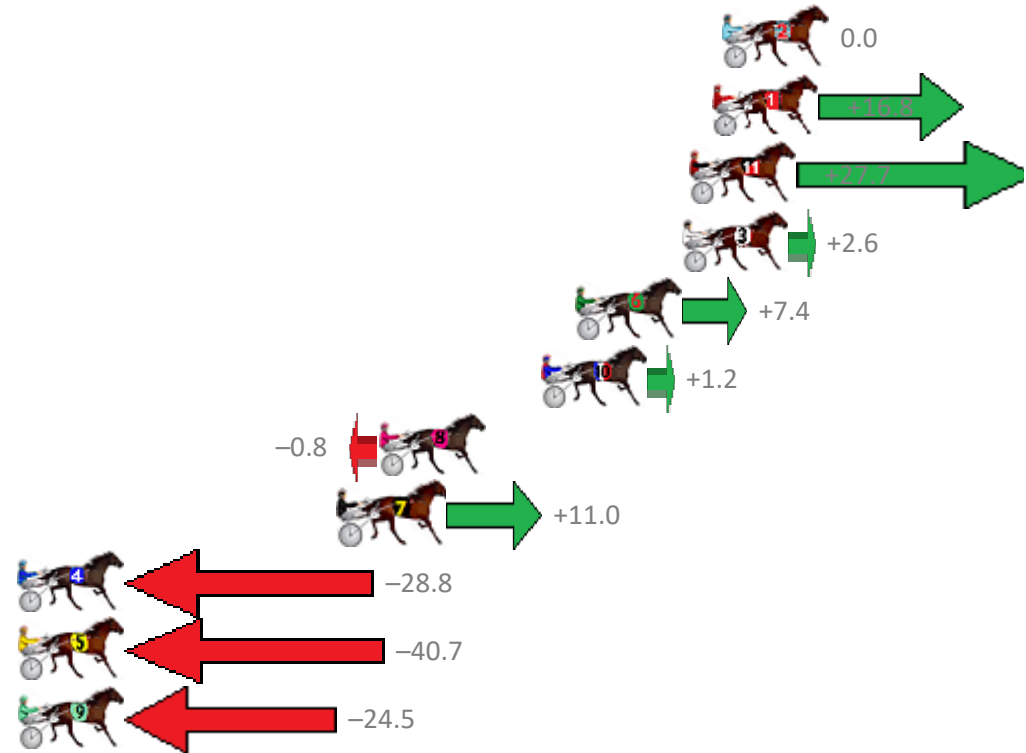

Albion Park Race 9 Distance 2138m

Friday, 21 February 2020

Gross Time: 2:43.20 MileRate: 2:02.80 LeadTime: 41.80s First Qtr: 30.00s Second Qtr: 31.00s Third Qtr: 30.20s Fourth Qtr: 30.20s

No Horse	Plc	Margin	Time	800Time (W)	400 Time (W)
2 THE REAPER	1	0.0m	2:43.20	60.40s (0)	30.20s (1)
1 ZOOMALONG JOHNNY	2	0.4m	2:43.23	59.13s (1)	30.06s (2)
11 MAJESTIC SIMON	3	1.3m	2:43.30	58.31s (0)	28.76s (4)
3 PRINCESS KATERINA	4	1.6m	2:43.32	60.20s (0)	30.09s (0)
6 LANSBURY	5	5.8m	2:43.64	59.84s (1)	29.51s (1)
10 IM THE COMMANDO	6	7.2m	2:43.74	60.31s (0)	30.06s (0)
8 JETER	7	13.6m	2:44.23	60.46s (0)	30.15s (0)
7 DAENERYS STORMBOR	8	15.2m	2:44.35	59.57s (1)	30.12s (4)
4 CLOVER LOU	9	37.6m	2:46.04	62.57s (1)	32.18s (2)
5 HAVANA MAGIC	10	45.3m	2:46.62	63.47s (1)	33.03s (1)
9 WHATABOYZ	11	46.3m	2:46.70	62.25s (1)	32.79s (3)

Finish Position and metres gained from 800m

Sectionals
Powered by

Home of Australian Harness Sectionals

Get your sectionals delivered to your inbox daily

Check out www.pjdata.com.au

The Racing Queensland Board (trading as Racing Queensland) and provider are not responsible for the completeness or accuracy of any of the information contained herein, and makes no representations about its suitability for any purpose.