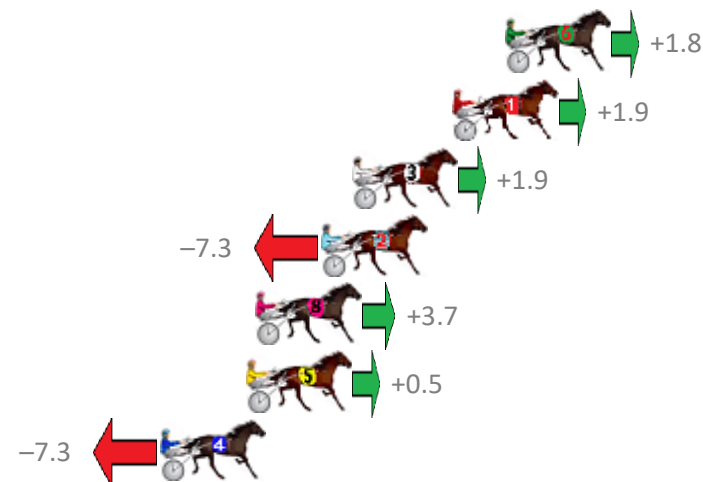

Albion Park Race 6 Distance 1660m

Friday, 21 February 2020

Gross Time: 1:59.80 MileRate: 1:56.10 LeadTime: 3.40s First Qtr: 28.60s Second Qtr: 31.90s Third Qtr: 27.40s Fourth Qtr: 28.50s

No Horse	Plc	Margin	Time	800Time (W)	400 Time (W)
6 CALLMEDEMARO	1	0.0m	1:59.80	55.77s (1)	28.46s (1)
1 FOREVER ROCKING	2	2.1m	1:59.95	55.77s (0)	28.34s (0)
3 DONT CALL ME	3	6.1m	2:00.23	55.77s (0)	28.31s (0)
2 AMAYA BECOMES	4	7.3m	2:00.32	56.41s (0)	29.02s (0)
8 BLACKSADANCE	5	9.9m	2:00.51	55.64s (2)	29.03s (2)
5 SIRIUS VICKI	6	10.3m	2:00.53	55.87s (1)	28.66s (2)
4 WHERE'S TASCOTT	7	13.7m	2:00.78	56.41s (1)	29.02s (1)

Finish Position and metres gained from 800m

Sectionals
Powered by

Home of Australian Harness Sectionals

Get your sectionals delivered to your inbox daily

Check out www.pjdata.com.au

The Racing Queensland Board (trading as Racing Queensland) and provider are not responsible for the completeness or accuracy of any of the information contained herein, and makes no representations about its suitability for any purpose.