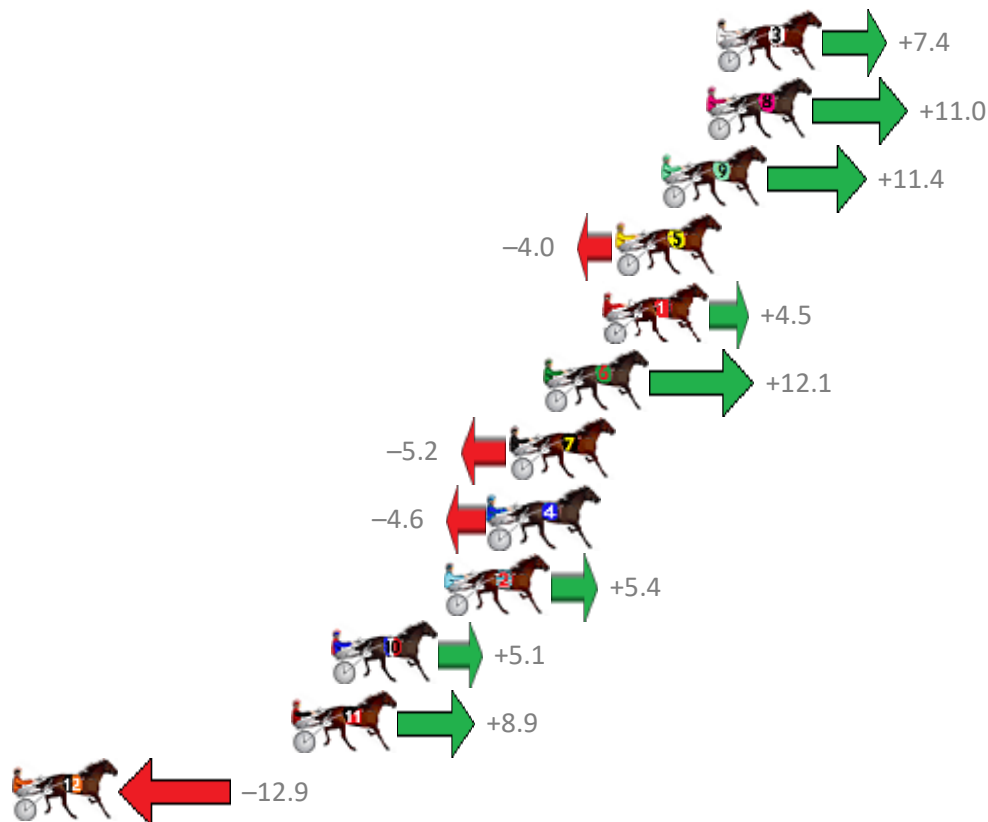

Albion Park Race 1 Distance 1660m

Friday, 21 February 2020

Gross Time: 1:57.60 MileRate: 1:54.00 LeadTime: 3.40s First Qtr: 27.50s Second Qtr: 30.80s Third Qtr: 27.50s Fourth Qtr: 28.40s

No Horse	Plc	Margin	Time	800Time (W)	400 Time (W)
3 CHERRYS THE BEST	1	0.0m	1:57.60	55.38s (1)	27.90s (1)
8 LISA LINCOLN	2	0.4m	1:57.63	55.13s (1)	27.65s (1)
9 MATRON JUJON	3	2.2m	1:57.76	55.10s (0)	27.51s (0)
5 DOUBLE OR NOTHING	4	4.0m	1:57.88	56.18s (0)	28.68s (0)
1 HANDSOME HERO	5	4.5m	1:57.92	55.59s (0)	28.00s (0)
6 JUST DEAL IT	6	6.9m	1:58.09	55.05s (0)	27.54s (0)
7 COLOMBIAN GOLD	7	8.2m	1:58.18	56.26s (1)	28.84s (1)
4 IM NORMA JEAN	8	9.0m	1:58.24	56.22s (0)	28.61s (0)
2 THE HARLEM HAMMER	9	10.8m	1:58.37	55.52s (1)	27.79s (1)
10 GOD SAKE	10	15.3m	1:58.69	55.54s (1)	27.75s (1)
11 LIVE ATOM	11	16.9m	1:58.80	55.28s (1)	28.02s (2)
12 GREGS LEGACY	12	43.3m	2:00.67	56.80s (1)	30.21s (2)

Finish Position and metres gained from 800m

Sectionals
Powered by

Home of Australian Harness Sectionals

Get your sectionals delivered to your inbox daily

Check out www.pjdata.com.au

The Racing Queensland Board (trading as Racing Queensland) and provider are not responsible for the completeness or accuracy of any of the information contained herein, and makes no representations about its suitability for any purpose.