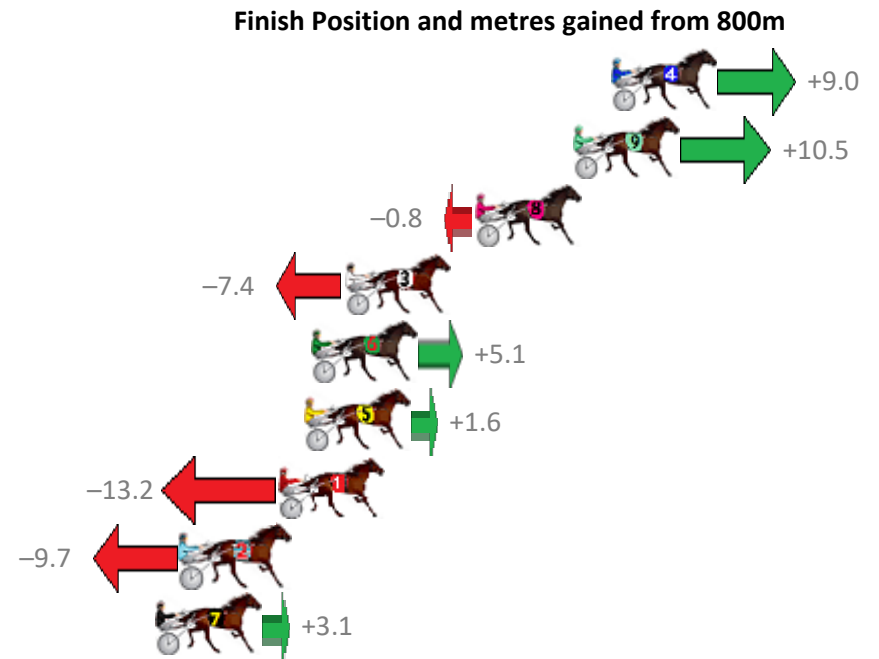

Albion Park Race 4 Distance 2138m

Friday, 21 February 2020

Gross Time: 2:36.20 MileRate: 1:57.60 LeadTime: 38.70s First Qtr: 30.20s Second Qtr: 30.80s Third Qtr: 27.90s Fourth Qtr: 28.60s

No Horse	Plc	Margin	Time	800Time (W)	400 Time (W)
4 OUR ULTIMATE VICKI	1	0.0m	2:36.20	55.86s (0)	28.27s (0)
9 B MAC C	2	1.5m	2:36.31	55.76s (1)	28.18s (2)
8 ROLL WITH ROCKY	3	5.4m	2:36.59	56.56s (0)	28.99s (0)
3 SIGNORINA JUJON	4	10.6m	2:36.96	57.02s (1)	29.16s (2)
6 SEA HAWKE	5	11.9m	2:37.05	56.14s (1)	28.52s (2)
5 DYNAMIC DEEJAY	6	12.2m	2:37.07	56.39s (0)	28.61s (0)
1 SIR SEMPER FIDELIS	7	13.2m	2:37.14	57.43s (0)	29.27s (1)
2 COUNTRY RUN	8	17.1m	2:37.42	57.19s (1)	29.22s (1)
7 RUNFORTHROSES	9	18.1m	2:37.49	56.28s (1)	28.71s (1)