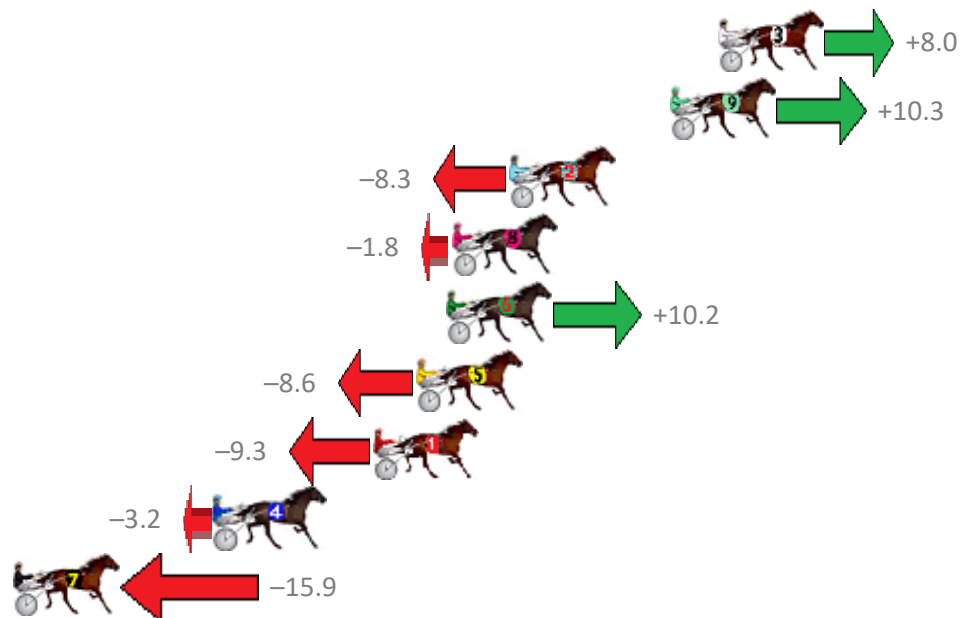

Albion Park Race 3 Distance 2138m

Friday, 21 February 2020

Gross Time: 2:34.10 MileRate: 1:56.00 LeadTime: 37.00s First Qtr: 30.10s Second Qtr: 29.90s Third Qtr: 28.30s Fourth Qtr: 28.80s

No Horse	Plc	Margin	Time	800Time (W)	400 Time (W)
3 TELL THE LINESMEN	1	0.0m	2:34.10	56.53s (1)	28.18s (1)
9 SO BOBS YOUR UNCLE	2	1.9m	2:34.24	56.36s (1)	28.66s (2)
2 RECIPE FOR DREAMING	3	8.3m	2:34.70	57.69s (0)	29.40s (0)
8 RIVERLEIGH ROCKET	4	10.6m	2:34.86	57.23s (0)	28.90s (0)
6 BEEF CITY BLAZE	5	10.8m	2:34.88	56.37s (1)	28.66s (2)
5 FUTURE STRIDE	6	12.0m	2:34.96	57.71s (1)	29.39s (1)
1 ONE WISE MAN	7	13.7m	2:35.09	57.76s (0)	29.44s (0)
4 IFOUNDTHEBEACH	8	20.0m	2:35.54	57.33s (1)	29.68s (3)
7 ALWAYS AT NIGHT	9	28.9m	2:36.18	58.23s (0)	29.83s (0)

Finish Position and metres gained from 800m

Sectionals
Powered by

Home of Australian Harness Sectionals

Get your sectionals delivered to your inbox daily

Check out www.pjdata.com.au

The Racing Queensland Board (trading as Racing Queensland) and provider are not responsible for the completeness or accuracy of any of the information contained herein, and makes no representations about its suitability for any purpose.