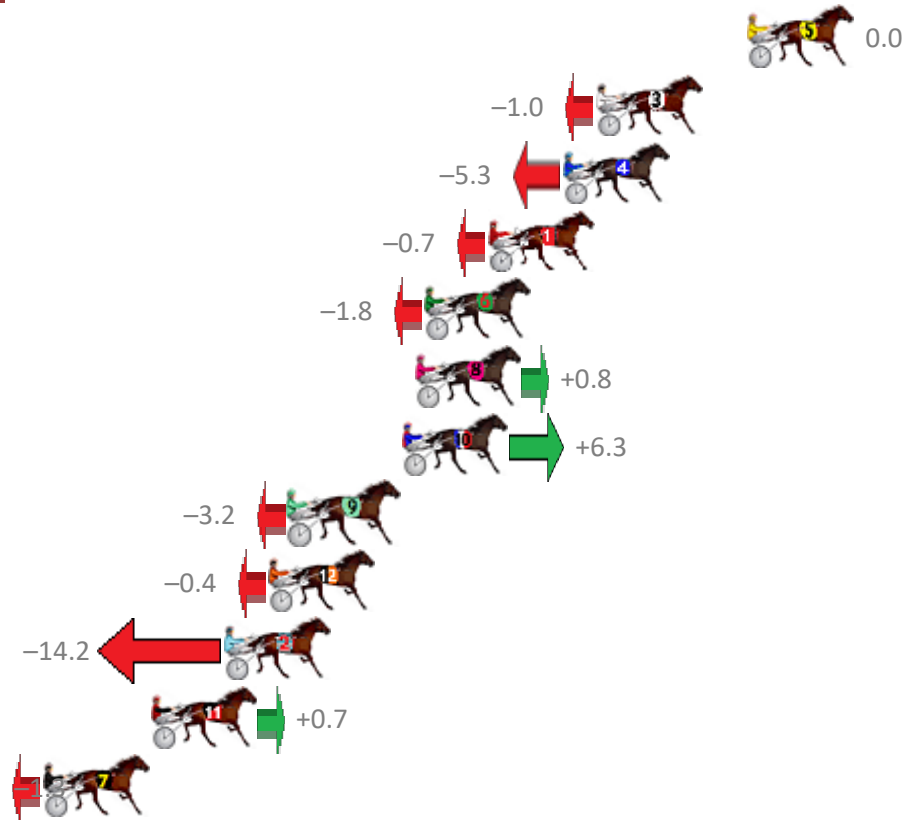

Albion Park Race 2 Distance 1660m

Friday, 21 February 2020

Gross Time: 1:57.50 MileRate: 1:53.90 LeadTime: 3.40s First Qtr: 26.90s Second Qtr: 30.90s Third Qtr: 28.60s Fourth Qtr: 27.70s

No Horse	Plc	Margin	Time	800Time (W)	400 Time (W)
5 WITH THE BAND	1	0.0m	1:57.50	56.30s (0)	27.70s (0)
3 CUPCAKESNWHIPCREA	2	6.0m	1:57.92	56.37s (0)	27.82s (0)
4 DATTITUDE	3	7.3m	1:58.01	56.67s (1)	28.08s (1)
1 BUSTN FEELZ GOOD	4	10.3m	1:58.21	56.35s (0)	27.76s (0)
6 ZARAS DANCE	5	12.8m	1:58.39	56.43s (1)	27.78s (1)
8 COBBLER LANE	6	13.2m	1:58.41	56.24s (0)	27.66s (0)
10 TWITTER BROMAC	7	13.7m	1:58.45	55.86s (1)	27.53s (2)
9 LAUGHING EMOJI	8	18.2m	1:58.76	56.53s (1)	27.84s (1)
12 FIRE AND ICE	9	19.0m	1:58.82	56.33s (0)	27.60s (1)
2 JOVIAL JULIE	10	20.8m	1:58.94	57.30s (1)	28.64s (1)
11 MACHIN OUT	11	23.7m	1:59.14	56.25s (1)	27.78s (2)
7 LIFEINHEAVEN	12	29.9m	1:59.57	56.39s (1)	27.93s (0)

Finish Position and metres gained from 800m

Sectionals
Powered by

Home of Australian Harness Sectionals

Get your sectionals delivered to your inbox daily

Check out www.pjdata.com.au

The Racing Queensland Board (trading as Racing Queensland) and provider are not responsible for the completeness or accuracy of any of the information contained herein, and makes no representations about its suitability for any purpose.