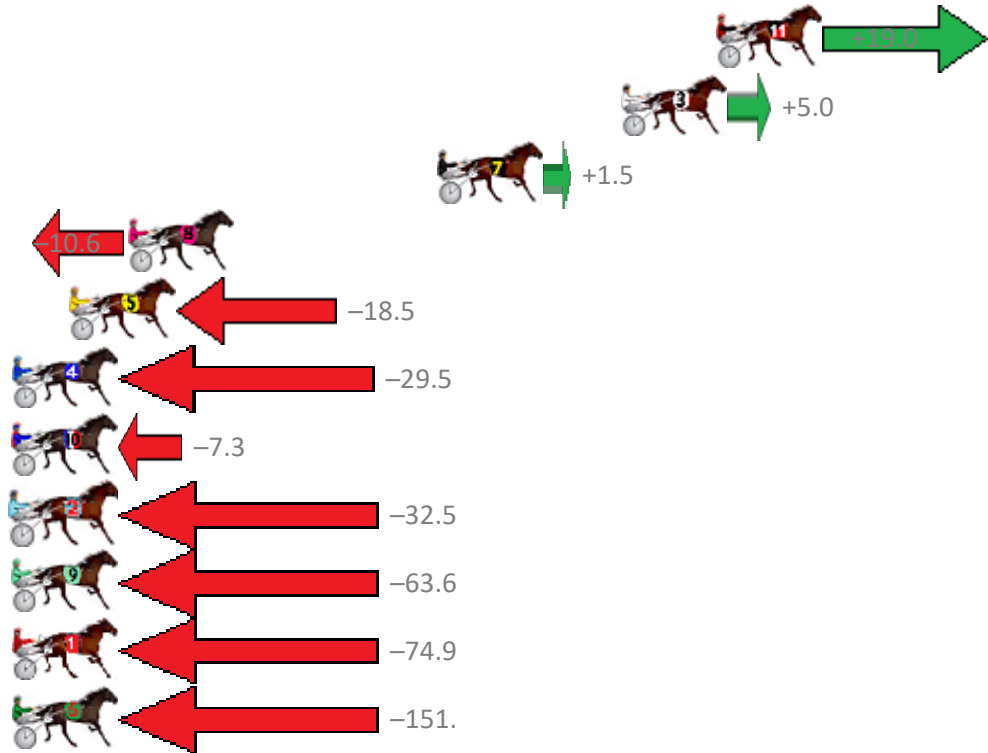

Albion Park Race 7 Distance 2138m

Friday, 21 February 2020

Gross Time: 2:41.80 MileRate: 2:00.10 LeadTime: 40.60s First Qtr: 30.60s Second Qtr: 31.00s Third Qtr: 29.60s Fourth Qtr: 30.00s

No Horse	Plc	Margin	Time	800Time (W)	400 Time (W)
11 HEART OF CHANGE	1	0.0m	2:41.80	58.18s (2)	29.30s (1)
3 MELPARK MAGIC	2	3.8m	2:42.09	59.23s (0)	29.26s (0)
7 AVEROSS DON	3	11.1m	2:42.63	59.49s (1)	30.47s (1)
8 ARNOLD	4	23.4m	2:43.56	60.39s (0)	30.63s (1)
5 NORAHS FLING	5	25.7m	2:43.73	60.98s (1)	31.93s (1)
4 DAY TOURER	6	29.5m	2:44.01	61.80s (0)	31.91s (0)
10 JUSTABILIKEMUM	7	31.9m	2:44.19	60.14s (1)	30.62s (0)
2 SOH TWISTED	8	36.7m	2:44.55	62.02s (0)	32.06s (0)
9 KAPAI	9	128.6m	2:51.45	64.34s (0)	31.40s (0)
1 ONE MUSCLE HILL	10	164.9m	2:54.17	65.18s (0)	33.37s (0)
6 STONED AGAIN	11	168.1m	2:54.41	70.90s (1)	35.11s (0)

Finish Position and metres gained from 800m

Sectionals
Powered by

Home of Australian Harness Sectionals

Get your sectionals delivered to your inbox daily

Check out www.pjdata.com.au

The Racing Queensland Board (trading as Racing Queensland) and provider are not responsible for the completeness or accuracy of any of the information contained herein, and makes no representations about its suitability for any purpose.