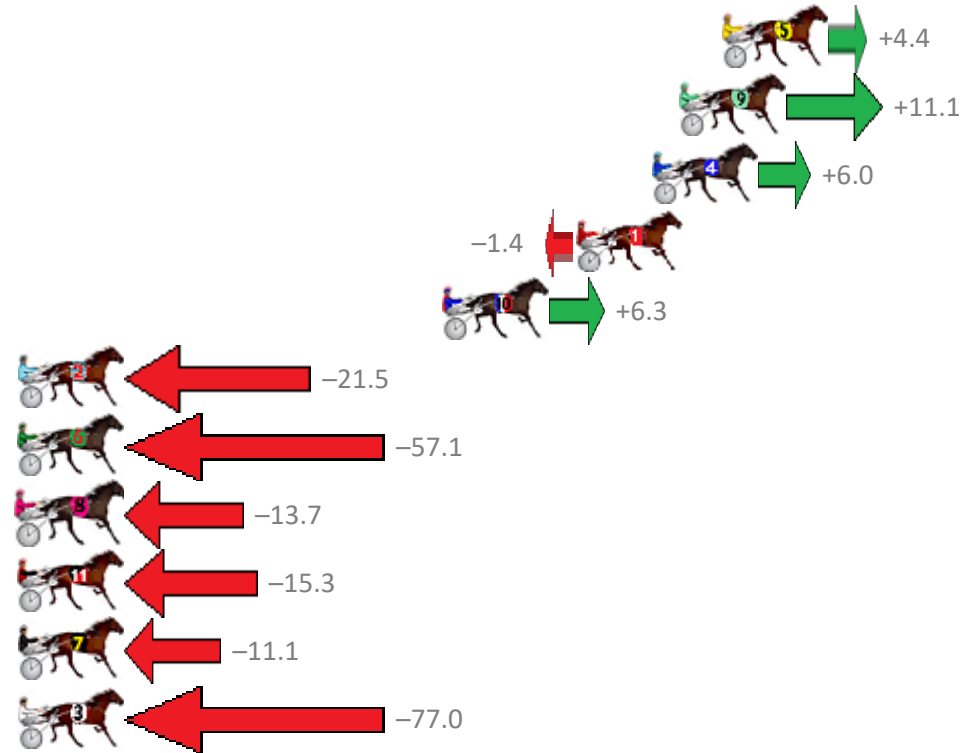

Albion Park Race 8 Distance 2138m

Friday, 21 February 2020

Gross Time: 2:44.40 MileRate: 2:03.20 LeadTime: 43.00s First Qtr: 31.30s Second Qtr: 31.40s Third Qtr: 29.50s Fourth Qtr: 29.20s

No	Horse	Plc	Margin	Time	800Time (W)	400 Time (W)
5	SKYLINE	1	0.0m	2:44.40	58.38s (1)	29.16s (1)
9	MUSCULUS	2	1.7m	2:44.52	57.89s (1)	28.55s (1)
4	DOWN UNDER RORS	3	2.8m	2:44.60	58.26s (1)	29.01s (1)
1	BOURBONON THEROCK	4	5.8m	2:44.82	58.80s (0)	29.32s (0)
10	ROSEHILL MAGIC	5	11.1m	2:45.21	58.24s (1)	28.93s (1)
2	GO AHEAD MAKEMYDA	6	30.3m	2:46.61	60.28s (0)	30.78s (0)
6	KYVALLEY TINMAN	7	57.1m	2:48.57	62.89s (0)	33.37s (0)
8	IS SOMETHING BURNIN	8	58.7m	2:48.69	59.71s (0)	30.42s (0)
11	ASTRAL RULER	9	80.3m	2:50.26	59.82s (0)	30.54s (0)
7	WATTS UP MAORI	10	81.1m	2:50.32	59.51s (0)	30.30s (1)
3	STEVES STAR	11	90.0m	2:50.97	64.35s (0)	34.84s (0)

Finish Position and metres gained from 800m

Sectionals
Powered by

Home of Australian Harness Sectionals

Get your sectionals delivered to your inbox daily

Check out www.pjdata.com.au

The Racing Queensland Board (trading as Racing Queensland) and provider are not responsible for the completeness or accuracy of any of the information contained herein, and makes no representations about its suitability for any purpose.