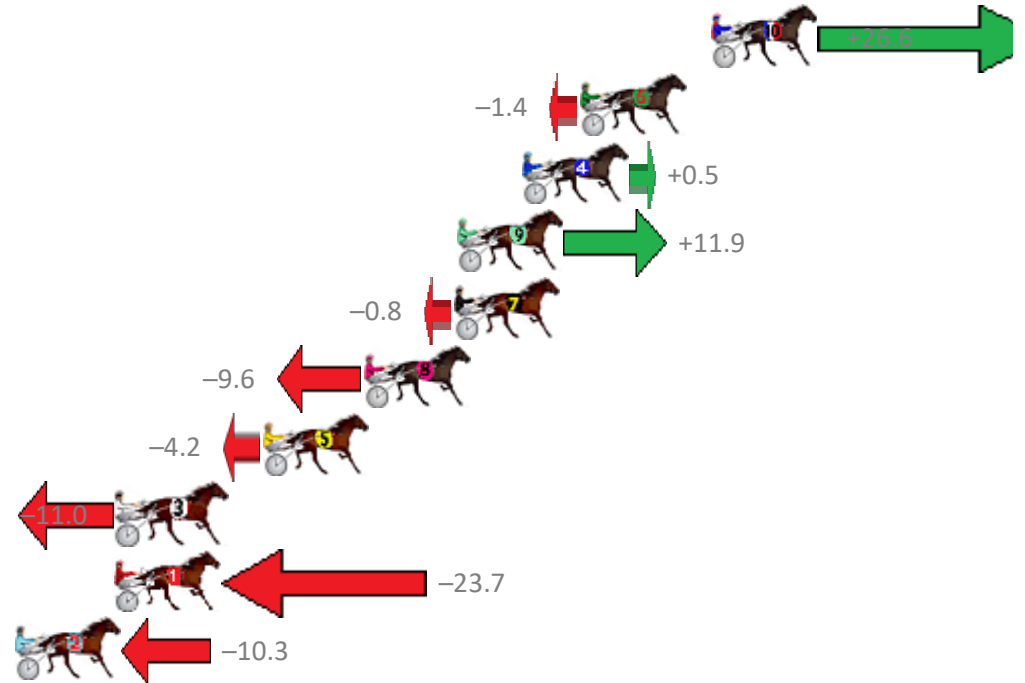

Albion Park Race 5 Distance 1660m

Friday, 21 February 2020

Gross Time: 1:59.10 MileRate: 1:55.50 LeadTime: 3.40s First Qtr: 27.40s Second Qtr: 30.50s Third Qtr: 28.40s Fourth Qtr: 29.40s

No Horse	Plc	Margin	Time	800Time (W)	400 Time (W)
10 MUMMYS BOY	1	0.0m	1:59.10	55.88s (1)	28.27s (2)
6 REDS GOOD TO GO	2	5.2m	1:59.48	57.90s (1)	29.75s (1)
4 BROKEN ARK	3	7.5m	1:59.65	57.76s (1)	29.61s (1)
9 TORQUE ONETWOTHRE	4	10.1m	1:59.84	56.94s (1)	29.35s (2)
7 FAVOURITEHIGHLIGHT	5	10.2m	1:59.85	57.86s (0)	29.50s (0)
8 BEAUDACIOUS	6	13.8m	2:00.11	58.49s (0)	30.08s (0)
5 FEEL THE THUNDER	7	17.8m	2:00.41	58.10s (0)	29.75s (0)
3 SIR BULSKI	8	23.6m	2:00.83	58.59s (1)	30.34s (1)
1 GIDUP DARCY	9	23.7m	2:00.84	59.51s (0)	31.14s (0)
2 OCEANSIDE	10	27.7m	2:01.14	58.54s (1)	30.19s (1)

Finish Position and metres gained from 800m

Sectionals
Powered by

Home of Australian Harness Sectionals

Get your sectionals delivered to your inbox daily

Check out www.pjdata.com.au

The Racing Queensland Board (trading as Racing Queensland) and provider are not responsible for the completeness or accuracy of any of the information contained herein, and makes no representations about its suitability for any purpose.