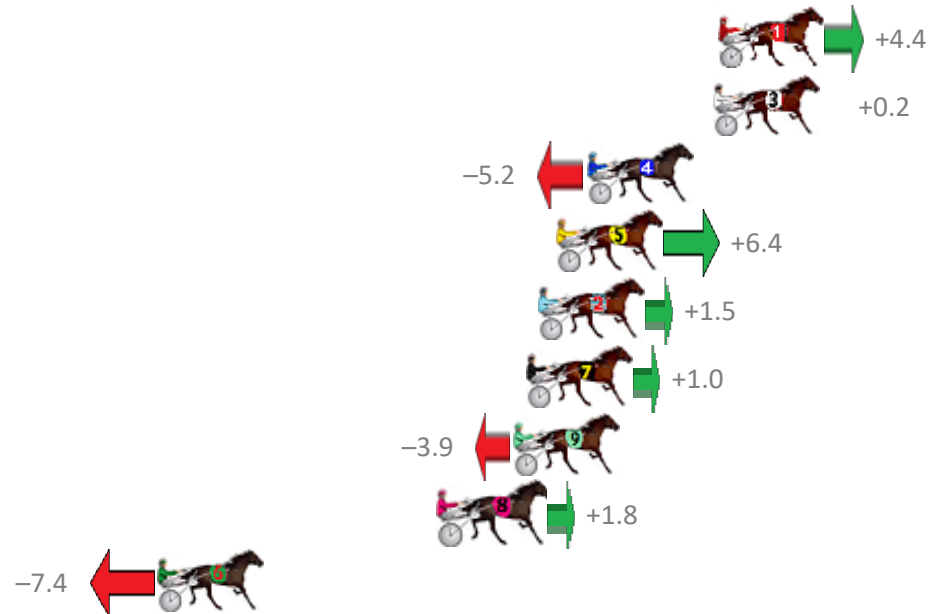

Redcliffe Race 4 Distance 1780m

Thursday, 13 February 2020

Gross Time: 2:12.70 MileRate: 2:00.00 LeadTime: 11.40s First Qtr: 30.90s Second Qtr: 30.90s Third Qtr: 29.60s Fourth Qtr: 29.90s

NoHorse	Plc	Margin	Time	800Time (W)	400 Time (W)
1 KID CALVERT	1	0.0m	2:12.70	59.17s (0)	29.57s (0)
3 GRINYDONTCHA	2	0.2m	2:12.71	59.49s (0)	29.91s (0)
4 CANNAN	3	5.2m	2:13.09	59.89s (1)	30.24s (1)
5 AROONA	4	6.4m	2:13.18	59.02s (1)	29.32s (1)
2 BAMBOLE NERE	5	7.1m	2:13.23	59.39s (1)	29.67s (1)
7 WHERE'S SEGGY	6	7.6m	2:13.27	59.43s (0)	29.81s (0)
9 COULDNTNOKHIMBAK	7	8.1m	2:13.31	59.79s (1)	30.12s (1)
8 MAGHERA MAGGIE	8	11.0m	2:13.52	59.37s (0)	29.72s (0)
6 WEASEL	9	22.2m	2:14.36	60.05s (2)	30.56s (2)

Finish Position and metres gained from 800m

Sectionals
Powered by

Home of Australian Harness Sectionals

Get your sectionals delivered to your inbox daily

Check out www.pjdata.com.au

The Racing Queensland Board (trading as Racing Queensland) and provider are not responsible for the completeness or accuracy of any of the information contained herein, and makes no representations about its suitability for any purpose.