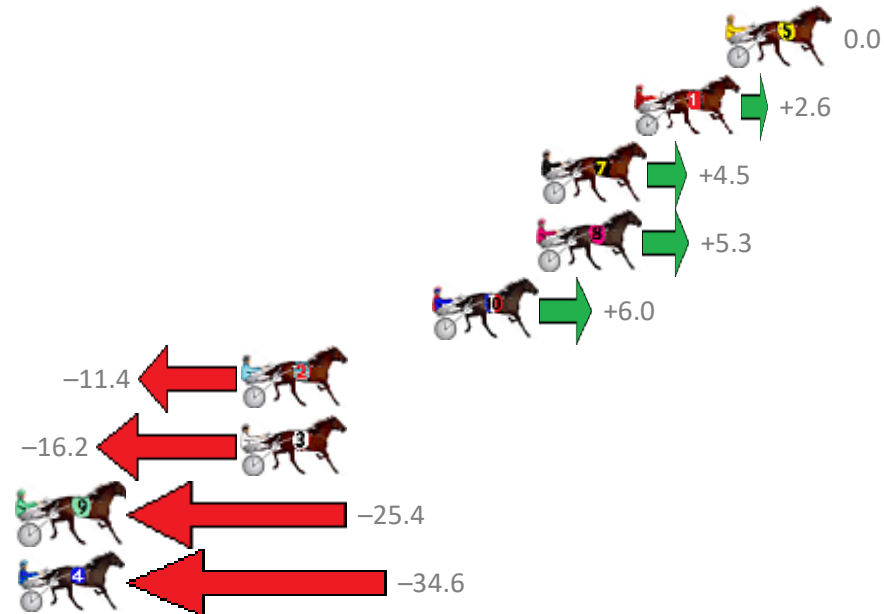

Redcliffe Race 1 Distance 1780m

Thursday, 13 February 2020

Gross Time: 2:11.60 MileRate: 1:59.00 LeadTime: 11.00s First Qtr: 31.30s Second Qtr: 30.30s Third Qtr: 28.10s Fourth Qtr: 30.90s

NoHorse	Plc	Margin	Time	800Time (W)	400 Time (W)
5 TIMELESS APPEAL	1	0.0m	2:11.60	59.00s (0)	30.90s (0)
1 INCITER	2	3.6m	2:11.88	58.81s (0)	30.44s (0)
7 KWASII	3	7.3m	2:12.16	58.67s (0)	30.32s (0)
8 IMA REGAL JET	4	7.5m	2:12.18	58.61s (1)	29.93s (2)
10 MISS GIULIETTA	5	11.6m	2:12.50	58.56s (0)	30.19s (0)
2 TRACES OF TARA	6	19.2m	2:13.08	59.84s (1)	31.02s (1)
3 ELZBOY	7	19.2m	2:13.08	60.19s (1)	31.47s (1)
9 JAMES THE JET	8	44.8m	2:15.06	60.87s (1)	32.38s (1)
4 WHATELEY	9	58.2m	2:16.10	61.55s (0)	32.85s (0)

Finish Position and metres gained from 800m

Sectionals
Powered by

Home of Australian Harness Sectionals

Get your sectionals delivered to your inbox daily

Check out www.pjdata.com.au

The Racing Queensland Board (trading as Racing Queensland) and provider are not responsible for the completeness or accuracy of any of the information contained herein, and makes no representations about its suitability for any purpose.