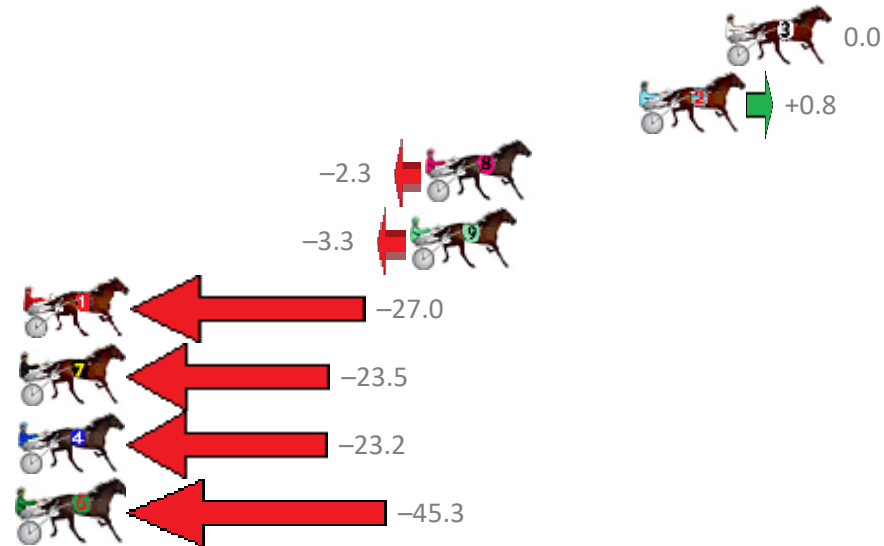

Redcliffe Race 6 Distance 1780m

Thursday, 13 February 2020

Gross Time: 2:11.00 MileRate: 1:58.40 LeadTime: 11.60s First Qtr: 30.10s Second Qtr: 30.40s Third Qtr: 29.20s Fourth Qtr: 29.70s

NoHorse	Plc	Margin	Time	800Time (W)	400 Time (W)
3 EYE SEE DOUBLE	1	0.0m	2:11.00	58.90s (1)	29.70s (1)
2 TAPTHEKEG	2	3.4m	2:11.25	58.84s (1)	29.63s (1)
8 NON PASSARE	3	11.9m	2:11.88	59.07s (1)	29.93s (1)
9 ANNAS BEST	4	12.5m	2:11.93	59.14s (0)	29.86s (0)
1 IAM THE JOKER	5	27.8m	2:13.06	60.89s (0)	31.66s (0)
7 COUNTRY RUN	6	28.5m	2:13.12	60.63s (0)	31.37s (0)
4 STUDLEIGH WILL	7	37.6m	2:13.79	60.61s (1)	31.36s (1)
6 MOONLIGHT JACK	8	59.7m	2:15.43	62.24s (0)	32.78s (0)

Finish Position and metres gained from 800m

Sectionals
Powered by

Home of Australian Harness Sectionals

Get your sectionals delivered to your inbox daily

Check out www.pjdata.com.au

The Racing Queensland Board (trading as Racing Queensland) and provider are not responsible for the completeness or accuracy of any of the information contained herein, and makes no representations about its suitability for any purpose.