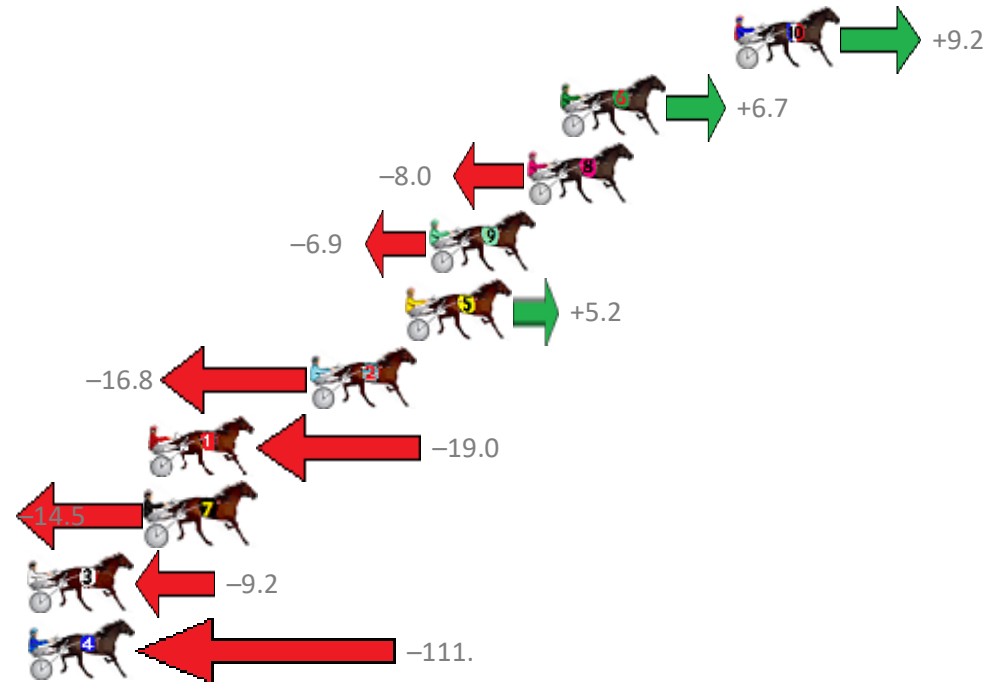

Redcliffe Race 2 Distance 1780m

Thursday, 13 February 2020

Gross Time: 2:12.30 MileRate: 1:59.60 LeadTime: 11.70s First Qtr: 30.70s Second Qtr: 31.10s Third Qtr: 28.80s Fourth Qtr: 30.00s

NoHorse	Plc	Margin	Time	800Time (W)	400 Time (W)
10 IM BATMAN	1	0.0m	2:12.30	58.12s (2)	30.00s (1)
6 A ROCKNROLL LEGACY	2	6.9m	2:12.82	58.31s (2)	29.98s (2)
8 WILD ABOUT TOWN	3	8.2m	2:12.92	59.39s (1)	30.47s (0)
9 WHATA STRIDE	4	12.1m	2:13.21	59.31s (1)	30.19s (1)
5 THANKHEAVNFORGIRLS	5	13.0m	2:13.28	58.42s (2)	29.90s (1)
2 CHEYENNE AUTUMN	6	16.8m	2:13.56	60.03s (0)	30.78s (0)
1 IDIOTS DREAM	7	23.2m	2:14.04	60.20s (0)	30.90s (0)
7 KOTARE KASAI	8	23.3m	2:14.05	59.87s (0)	30.56s (0)
3 ITS YOU NOT ME	9	34.2m	2:14.87	59.48s (0)	30.59s (0)
4 JAMAKA DIAMOND	10	158.0m	2:24.15	66.96s (0)	35.85s (0)

Finish Position and metres gained from 800m

Sectionals
Powered by

Home of Australian Harness Sectionals

Get your sectionals delivered to your inbox daily

Check out www.pjdata.com.au

The Racing Queensland Board (trading as Racing Queensland) and provider are not responsible for the completeness or accuracy of any of the information contained herein, and makes no representations about its suitability for any purpose.