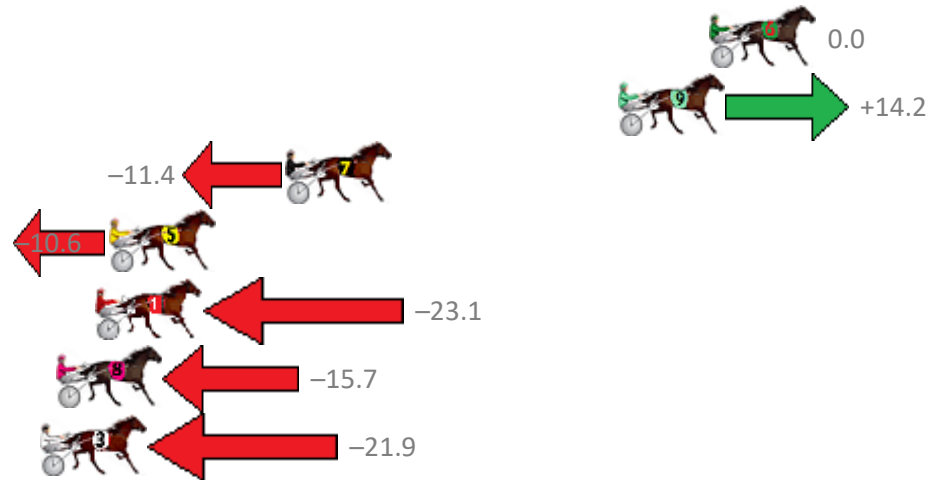

Redcliffe Race 5 Distance 2040m

Thursday, 13 February 2020

Gross Time: 2:29.80   MileRate: 1:58.20   LeadTime: 31.20s   First Qtr: 30.10s   Second Qtr: 29.90s   Third Qtr: 29.10s   Fourth Qtr: 29.50s

NoHorse	Plc	Margin	Time	800Time (W)	400 Time (W)
6 DOLLARBILL	1	0.0m	2:29.80	58.60s (1)	29.50s (1)
9 ANDREW JAY	2	3.6m	2:30.07	57.56s (1)	29.31s (2)
7 BUSTN FEELZ GOOD	3	16.8m	2:31.04	59.44s (0)	30.22s (0)
5 BARA JAYLA	4	23.8m	2:31.56	59.38s (1)	30.30s (2)
1 DONT CALL ME	5	24.3m	2:31.59	60.29s (0)	31.09s (0)
8 BURMACH	6	25.9m	2:31.71	59.75s (0)	30.57s (0)
3 MYBELLA ROSE	7	26.5m	2:31.75	60.20s (1)	31.07s (1)

Finish Position and metres gained from 800m

Sectionals
Powered by

Home of Australian Harness Sectionals

Get your sectionals delivered to your inbox daily

Check out www.pjdata.com.au

The Racing Queensland Board (trading as Racing Queensland) and provider are not responsible for the completeness or accuracy of any of the information contained herein, and makes no representations about its suitability for any purpose.