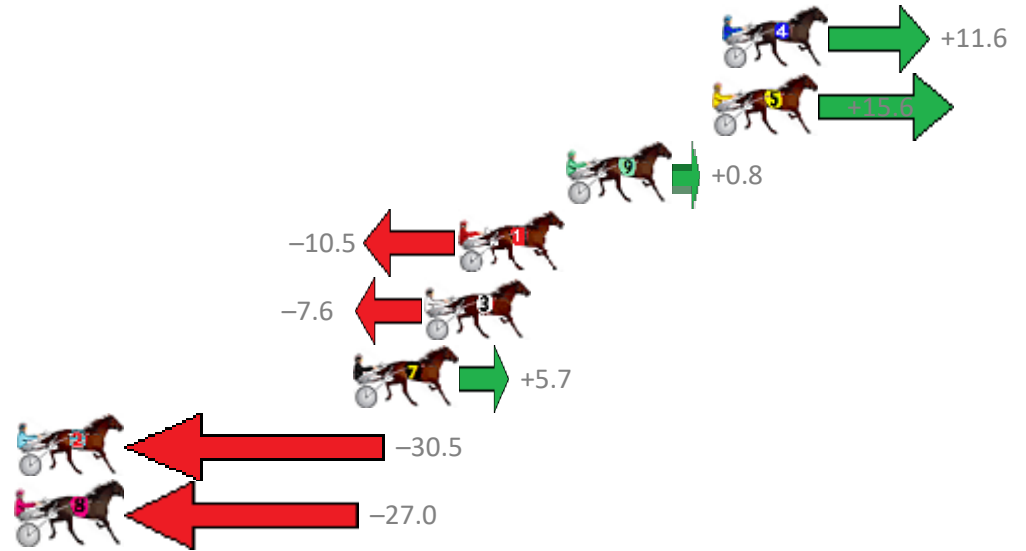

Albion Park Race 7 Distance 2138m

Friday, 24 January 2020

Gross Time: 2:34.40 MileRate: 1:56.20 LeadTime: 36.90s First Qtr: 29.80s Second Qtr: 29.60s Third Qtr: 29.10s Fourth Qtr: 29.00s

No Horse	Plc	Margin	Time	800Time (W)	400 Time (W)
4 KURAHAUPO GAMBLER	1	0.0m	2:34.40	57.26s (1)	28.35s (2)
5 HAVANA MOON	2	0.4m	2:34.43	56.97s (1)	28.06s (2)
9 STORMONT STAR	3	6.2m	2:34.85	58.04s (1)	29.12s (2)
1 KEAYANG SPONGE BOB	4	10.5m	2:35.16	58.86s (0)	29.76s (0)
3 SOULWRITER	5	11.8m	2:35.26	58.65s (0)	29.52s (0)
7 PAY ME INTEREST	6	14.7m	2:35.47	57.69s (1)	28.79s (1)
2 MY SECRET BEACH	7	33.3m	2:36.81	60.32s (1)	31.36s (1)
8 WILLS	8	35.4m	2:36.97	60.06s (0)	30.81s (0)

Finish Position and metres gained from 800m

Sectionals
Powered by

Home of Australian Harness Sectionals

Get your sectionals delivered to your inbox daily

Check out www.pjdata.com.au

The Racing Queensland Board (trading as Racing Queensland) and provider are not responsible for the completeness or accuracy of any of the information contained herein, and makes no representations about its suitability for any purpose.