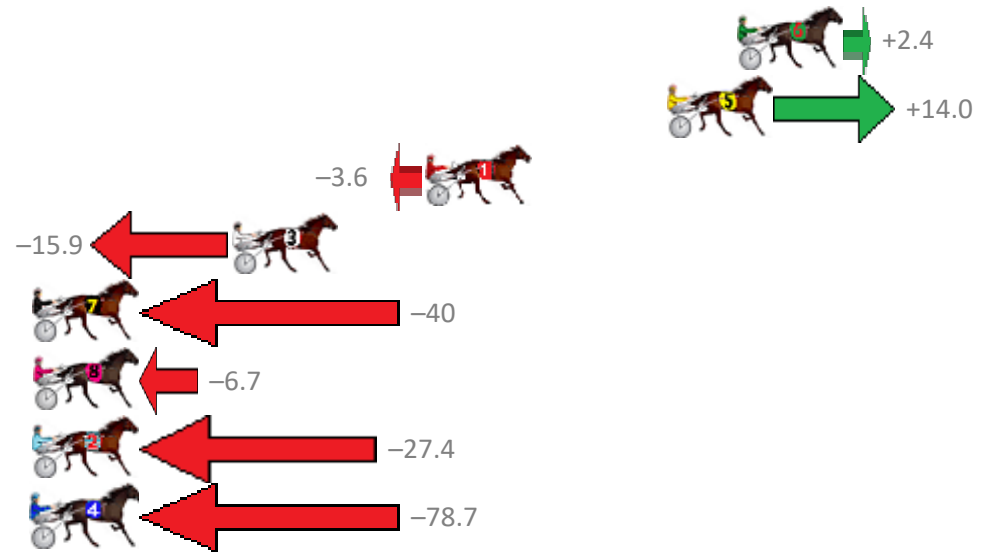

Albion Park Race 3 Distance 2138m

Friday, 24 January 2020

Gross Time: 2:38.70 MileRate: 1:59.40 LeadTime: 38.00s First Qtr: 30.30s Second Qtr: 30.90s Third Qtr: 29.70s Fourth Qtr: 29.80s

No Horse	Plc	Margin	Time	800Time (W)	400 Time (W)
6 MATATOKI	1	0.0m	2:38.70	59.32s (1)	29.80s (0)
5 LAVROS TEXAS	2	2.8m	2:38.91	58.46s (0)	29.14s (1)
1 ROSEHILL MAGIC	3	12.4m	2:39.62	59.77s (1)	30.10s (2)
3 MONORAIL	4	20.1m	2:40.20	60.68s (0)	30.49s (0)
7 MISTER GUNSEN	5	39.2m	2:41.62	62.42s (0)	32.23s (0)
8 HELLBOUND	6	39.7m	2:41.66	60.00s (0)	30.90s (1)
2 DAVEYS GIFT	7	41.0m	2:41.75	61.54s (1)	31.72s (2)
4 REDRIVERDEBBA	8	168.7m	2:51.27	65.35s (0)	33.06s (0)

Finish Position and metres gained from 800m

Sectionals
Powered by

Home of Australian Harness Sectionals

Get your sectionals delivered to your inbox daily

Check out www.pjdata.com.au

The Racing Queensland Board (trading as Racing Queensland) and provider are not responsible for the completeness or accuracy of any of the information contained herein, and makes no representations about its suitability for any purpose.