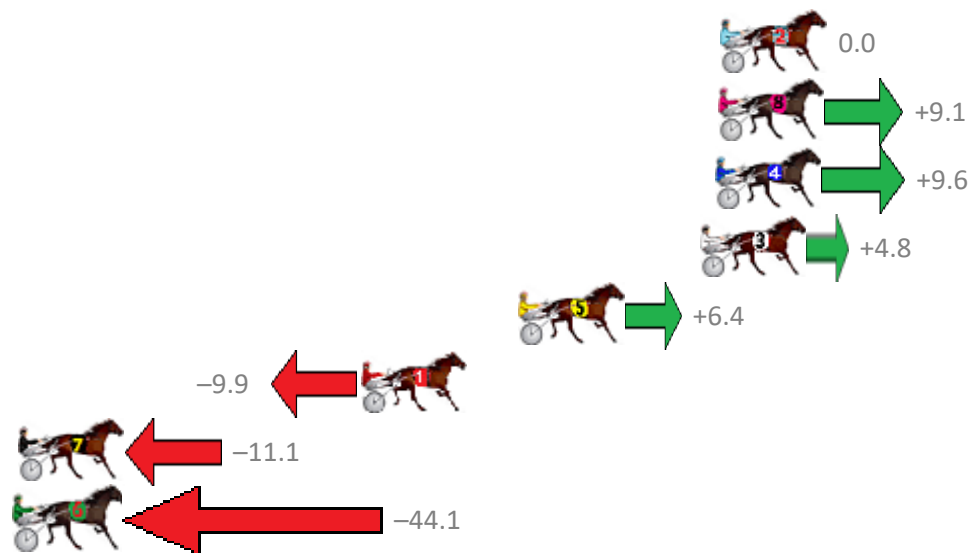

Albion Park Race 4 Distance 1660m

Friday, 24 January 2020

Gross Time: 1:58.80 MileRate: 1:55.10 LeadTime: 3.60s First Qtr: 27.70s Second Qtr: 29.60s Third Qtr: 28.40s Fourth Qtr: 29.50s

No Horse	Plc	Margin	Time	800Time (W)	400 Time (W)
2 SIR JUJON	1	0.0m	1:58.80	57.90s (0)	29.50s (0)
8 SOMEHOWSOMEWAY	2	0.1m	1:58.81	57.24s (0)	28.53s (1)
4 FEEL THE THUNDER	3	0.2m	1:58.81	57.21s (1)	28.87s (1)
3 IL MAXIMUS	4	0.8m	1:58.86	57.55s (1)	29.25s (0)
5 FAVOURITEHIGHLIGHT	5	8.0m	1:59.39	57.44s (1)	28.97s (2)
1 BARA HALLEY	6	14.3m	1:59.85	58.62s (0)	29.86s (0)
7 IM SANDY BAY	7	27.9m	2:00.86	58.70s (2)	30.07s (2)
6 FRANCO NEVAEH	8	94.1m	2:05.74	61.09s (0)	30.91s (0)

Finish Position and metres gained from 800m

Sectionals
Powered by

Home of Australian Harness Sectionals

Get your sectionals delivered to your inbox daily

Check out www.pjdata.com.au

The Racing Queensland Board (trading as Racing Queensland) and provider are not responsible for the completeness or accuracy of any of the information contained herein, and makes no representations about its suitability for any purpose.