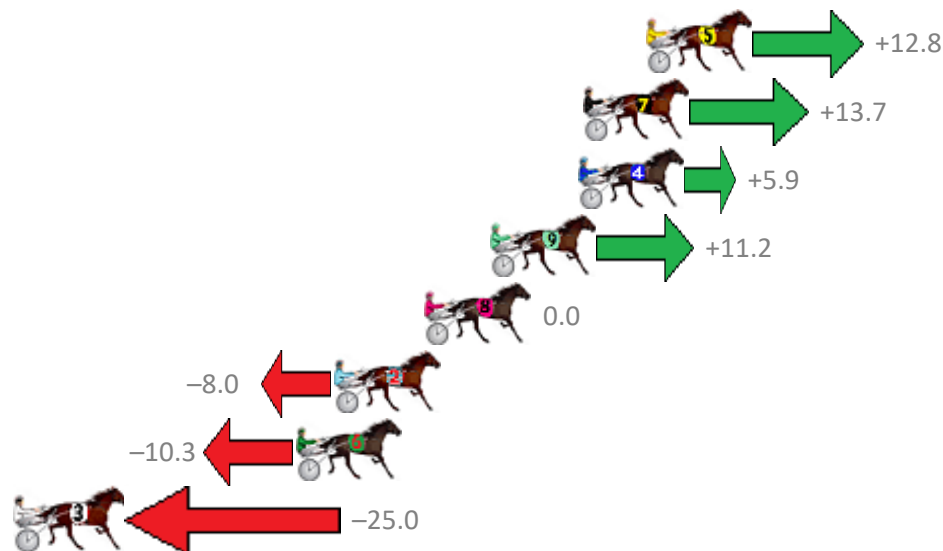

Albion Park Race 5 Distance 1660m

Friday, 24 January 2020

Gross Time: 1:59.70 MileRate: 1:56.10 LeadTime: 3.30s First Qtr: 27.90s Second Qtr: 30.30s Third Qtr: 29.00s Fourth Qtr: 29.20s

No Horse	Plc	Margin	Time	800Time (W)	400 Time (W)
5 GOLIGHTLY	1	0.0m	1:59.70	57.27s (1)	28.37s (1)
7 MISTER ARTIKULATE	2	2.5m	1:59.88	57.20s (0)	28.38s (0)
4 BEAUDACIOUS	3	2.7m	1:59.90	57.77s (1)	28.89s (1)
9 GOJOE	4	6.2m	2:00.15	57.39s (1)	28.46s (1)
8 COULDNTMISAFALCON	5	8.8m	2:00.34	58.20s (0)	29.21s (0)
2 NESTERS HILL	6	12.4m	2:00.61	58.78s (0)	29.78s (0)
6 FEEL THE THRILL	7	13.9m	2:00.71	58.95s (1)	30.04s (1)
3 GIDUP DARCY	8	25.0m	2:01.52	60.02s (0)	31.03s (0)

Finish Position and metres gained from 800m

Sectionals
Powered by

Home of Australian Harness Sectionals

Get your sectionals delivered to your inbox daily

Check out www.pjdata.com.au

The Racing Queensland Board (trading as Racing Queensland) and provider are not responsible for the completeness or accuracy of any of the information contained herein, and makes no representations about its suitability for any purpose.