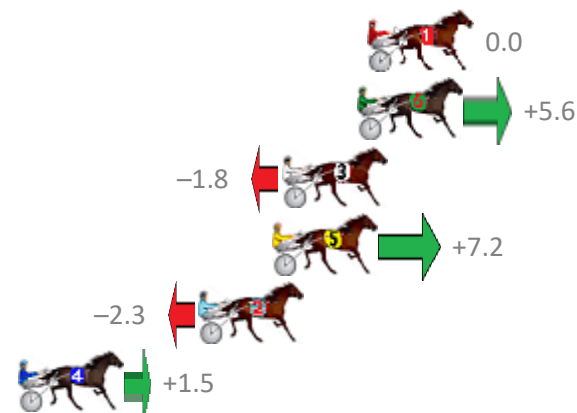

Albion Park Race 1 Distance 2138m

Friday, 24 January 2020

Gross Time: 2:45.30 MileRate: 2:04.40 LeadTime: 43.60s First Qtr: 29.70s Second Qtr: 32.30s Third Qtr: 30.40s Fourth Qtr: 29.30s

No Horse	Plc	Margin	Time	800Time (W)	400 Time (W)
1 MAKIN GOOD	1	0.0m	2:45.30	59.70s (0)	29.30s (0)
6 NORAHS FLING	2	0.4m	2:45.33	59.28s (1)	28.92s (1)
3 CLOVER LOU	3	3.4m	2:45.55	59.83s (1)	29.48s (1)
5 LAVROS SEGIL	4	3.8m	2:45.58	59.16s (1)	28.83s (1)
2 NO TRANSACTIONS	5	6.7m	2:45.79	59.87s (0)	29.45s (0)
4 FULL OF HER SELF	6	13.9m	2:46.32	59.59s (1)	29.25s (1)

Finish Position and metres gained from 800m

Sectionals
Powered by

Home of Australian Harness Sectionals

Get your sectionals delivered to your inbox daily

Check out www.pjdata.com.au

The Racing Queensland Board (trading as Racing Queensland) and provider are not responsible for the completeness or accuracy of any of the information contained herein, and makes no representations about its suitability for any purpose.