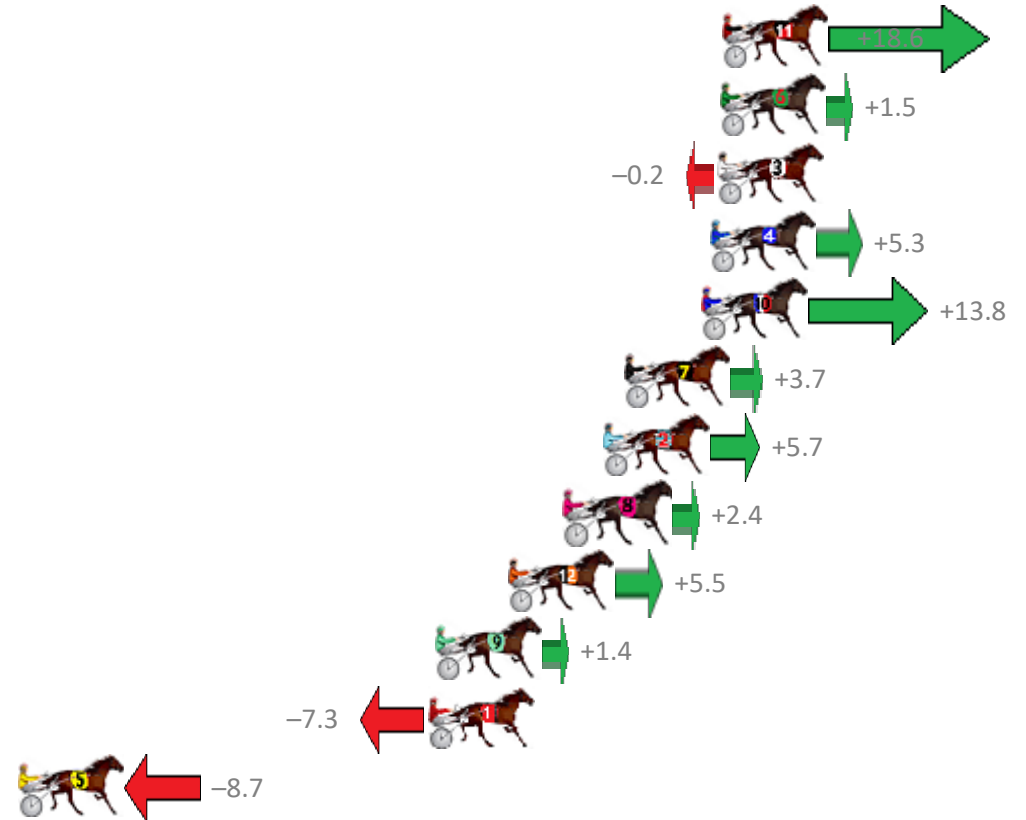

Albion Park Race 9 Distance 1660m

Friday, 24 January 2020

Gross Time: 1:59.00 MileRate: 1:55.30 LeadTime: 3.40s First Qtr: 28.20s Second Qtr: 31.10s Third Qtr: 27.80s Fourth Qtr: 28.50s

No Horse	Plc	Margin	Time	800Time (W)	400 Time (W)
11 CAPTAIN COSMONAUT	1	0.0m	1:59.00	54.99s (2)	27.50s (2)
6 SAINT KILDA BEACH	2	0.1m	1:59.01	56.19s (1)	28.38s (1)
3 LAUGHING EMOJI	3	0.2m	1:59.01	56.31s (0)	28.51s (0)
4 THE DOORMAN	4	0.5m	1:59.04	55.93s (1)	28.11s (1)
10 TWITTER BROMAC	5	0.8m	1:59.06	55.33s (1)	27.49s (1)
7 TEARAWAY DIAMOND	6	3.9m	1:59.28	56.04s (2)	28.46s (2)
2 HADLEY	7	4.7m	1:59.33	55.90s (1)	28.09s (1)
8 IM NO OUTLAW	8	6.2m	1:59.44	56.13s (0)	28.17s (0)
12 ZARAS ALL GOOD	9	8.5m	1:59.61	55.91s (2)	28.42s (2)
9 LIFEINHEAVEN	10	11.4m	1:59.81	56.20s (0)	28.23s (0)
1 UNDERTHEKILT	11	11.7m	1:59.83	56.81s (0)	28.88s (0)
5 RUNFORTHEROSES	12	34.3m	2:01.44	56.91s (0)	29.01s (0)

Finish Position and metres gained from 800m

Sectionals
Powered by

Home of Australian Harness Sectionals

Get your sectionals delivered to your inbox daily

Check out www.pjdata.com.au

The Racing Queensland Board (trading as Racing Queensland) and provider are not responsible for the completeness or accuracy of any of the information contained herein, and makes no representations about its suitability for any purpose.