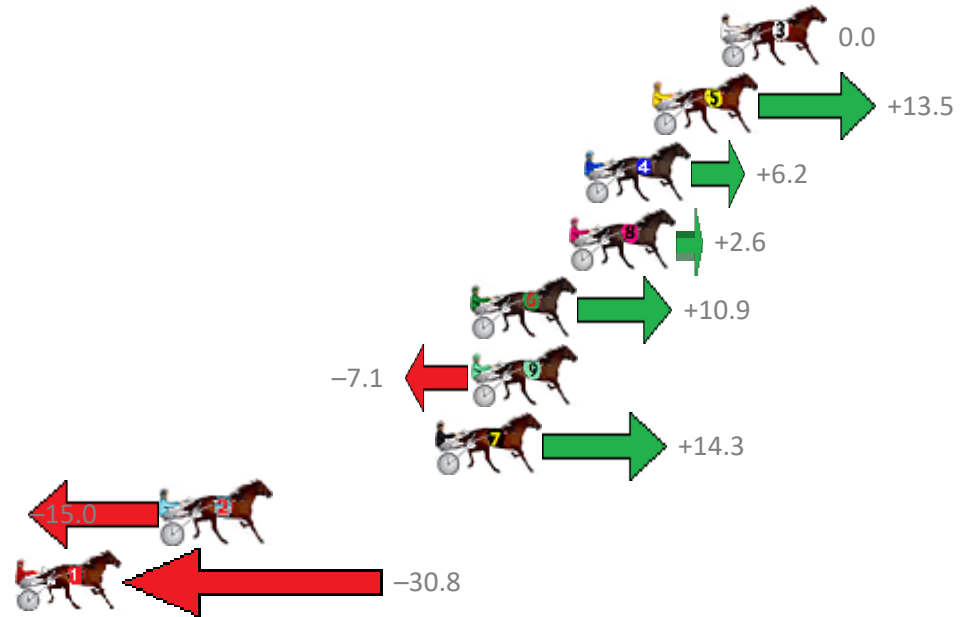

Albion Park Race 6 Distance 2138m

Friday, 24 January 2020

Gross Time: 2:36.50 MileRate: 1:57.80 LeadTime: 38.90s First Qtr: 30.00s Second Qtr: 30.10s Third Qtr: 28.70s Fourth Qtr: 28.80s

No Horse	Plc	Margin	Time	800Time (W)	400 Time (W)
3 JOVIAL JULIE	1	0.0m	2:36.50	57.50s (0)	28.80s (0)
5 ROLL WITH ROCKY	2	2.7m	2:36.69	56.53s (1)	28.13s (2)
4 VICTREE MIKAYLA	3	5.4m	2:36.89	57.05s (1)	28.40s (1)
8 PACIFIC COIN	4	6.0m	2:36.93	57.31s (0)	28.56s (0)
6 GOLD REACTOR	5	9.9m	2:37.21	56.72s (1)	28.36s (1)
9 REGAL NIGHTSHADE	6	9.9m	2:37.21	58.01s (1)	29.28s (1)
7 FEEL LIKE DANCIN	7	11.3m	2:37.31	56.47s (1)	28.13s (1)
2 PRINCE JOY	8	22.2m	2:38.10	58.58s (1)	29.87s (2)
1 RAINBOW STYLING	9	35.0m	2:39.02	59.71s (0)	30.95s (0)

Finish Position and metres gained from 800m

Sectionals
Powered by

Home of Australian Harness Sectionals

Get your sectionals delivered to your inbox daily

Check out www.pjdata.com.au

The Racing Queensland Board (trading as Racing Queensland) and provider are not responsible for the completeness or accuracy of any of the information contained herein, and makes no representations about its suitability for any purpose.