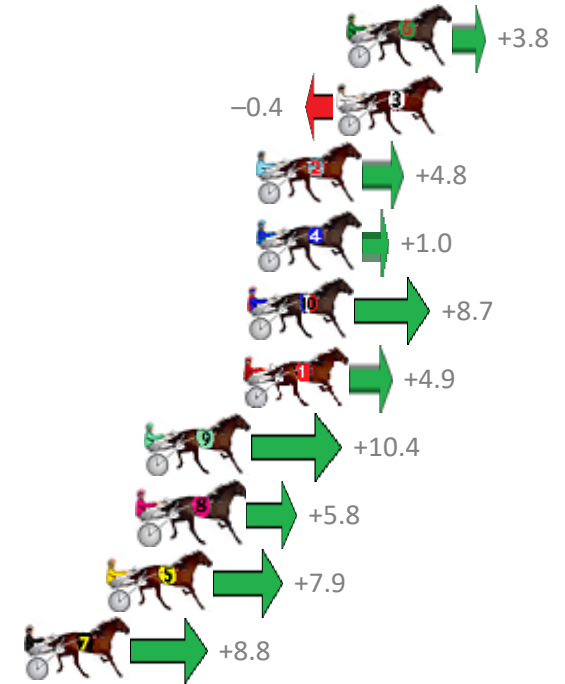

Albion Park Race 8 Distance 1660m

Friday, 24 January 2020

Gross Time: 1:57.30 MileRate: 1:53.70 LeadTime: 3.50s First Qtr: 27.10s Second Qtr: 29.90s Third Qtr: 28.90s Fourth Qtr: 27.90s

No Horse	Plc	Margin	Time	800Time (W)	400 Time (W)
6 SOLE AMBITION	1	0.0m	1:57.30	56.53s (1)	27.73s (1)
3 AT WEST POINT	2	0.4m	1:57.33	56.83s (0)	27.93s (0)
2 COMIGAL	3	3.6m	1:57.55	56.46s (1)	27.57s (1)
4 FEELINGFORAMIRACLE	4	3.6m	1:57.55	56.73s (0)	27.82s (0)
10 SWEET AS	5	3.9m	1:57.57	56.18s (1)	27.29s (1)
1 RECIPE FOR DREAMING	6	4.1m	1:57.59	56.45s (0)	27.52s (0)
9 TAKITIMU EXPRESS	7	8.0m	1:57.86	56.06s (0)	27.19s (0)
8 HANDSOME HERO	8	8.2m	1:57.87	56.39s (0)	27.50s (0)
5 THE HARLEM HAMMER	9	9.5m	1:57.96	56.24s (1)	27.35s (1)
7 KAPOW SHANNON	10	12.8m	1:58.19	56.18s (1)	27.29s (1)

Finish Position and metres gained from 800m

Sectionals
Powered by

Home of Australian Harness Sectionals

Get your sectionals delivered to your inbox daily

Check out www.pjdata.com.au

The Racing Queensland Board (trading as Racing Queensland) and provider are not responsible for the completeness or accuracy of any of the information contained herein, and makes no representations about its suitability for any purpose.